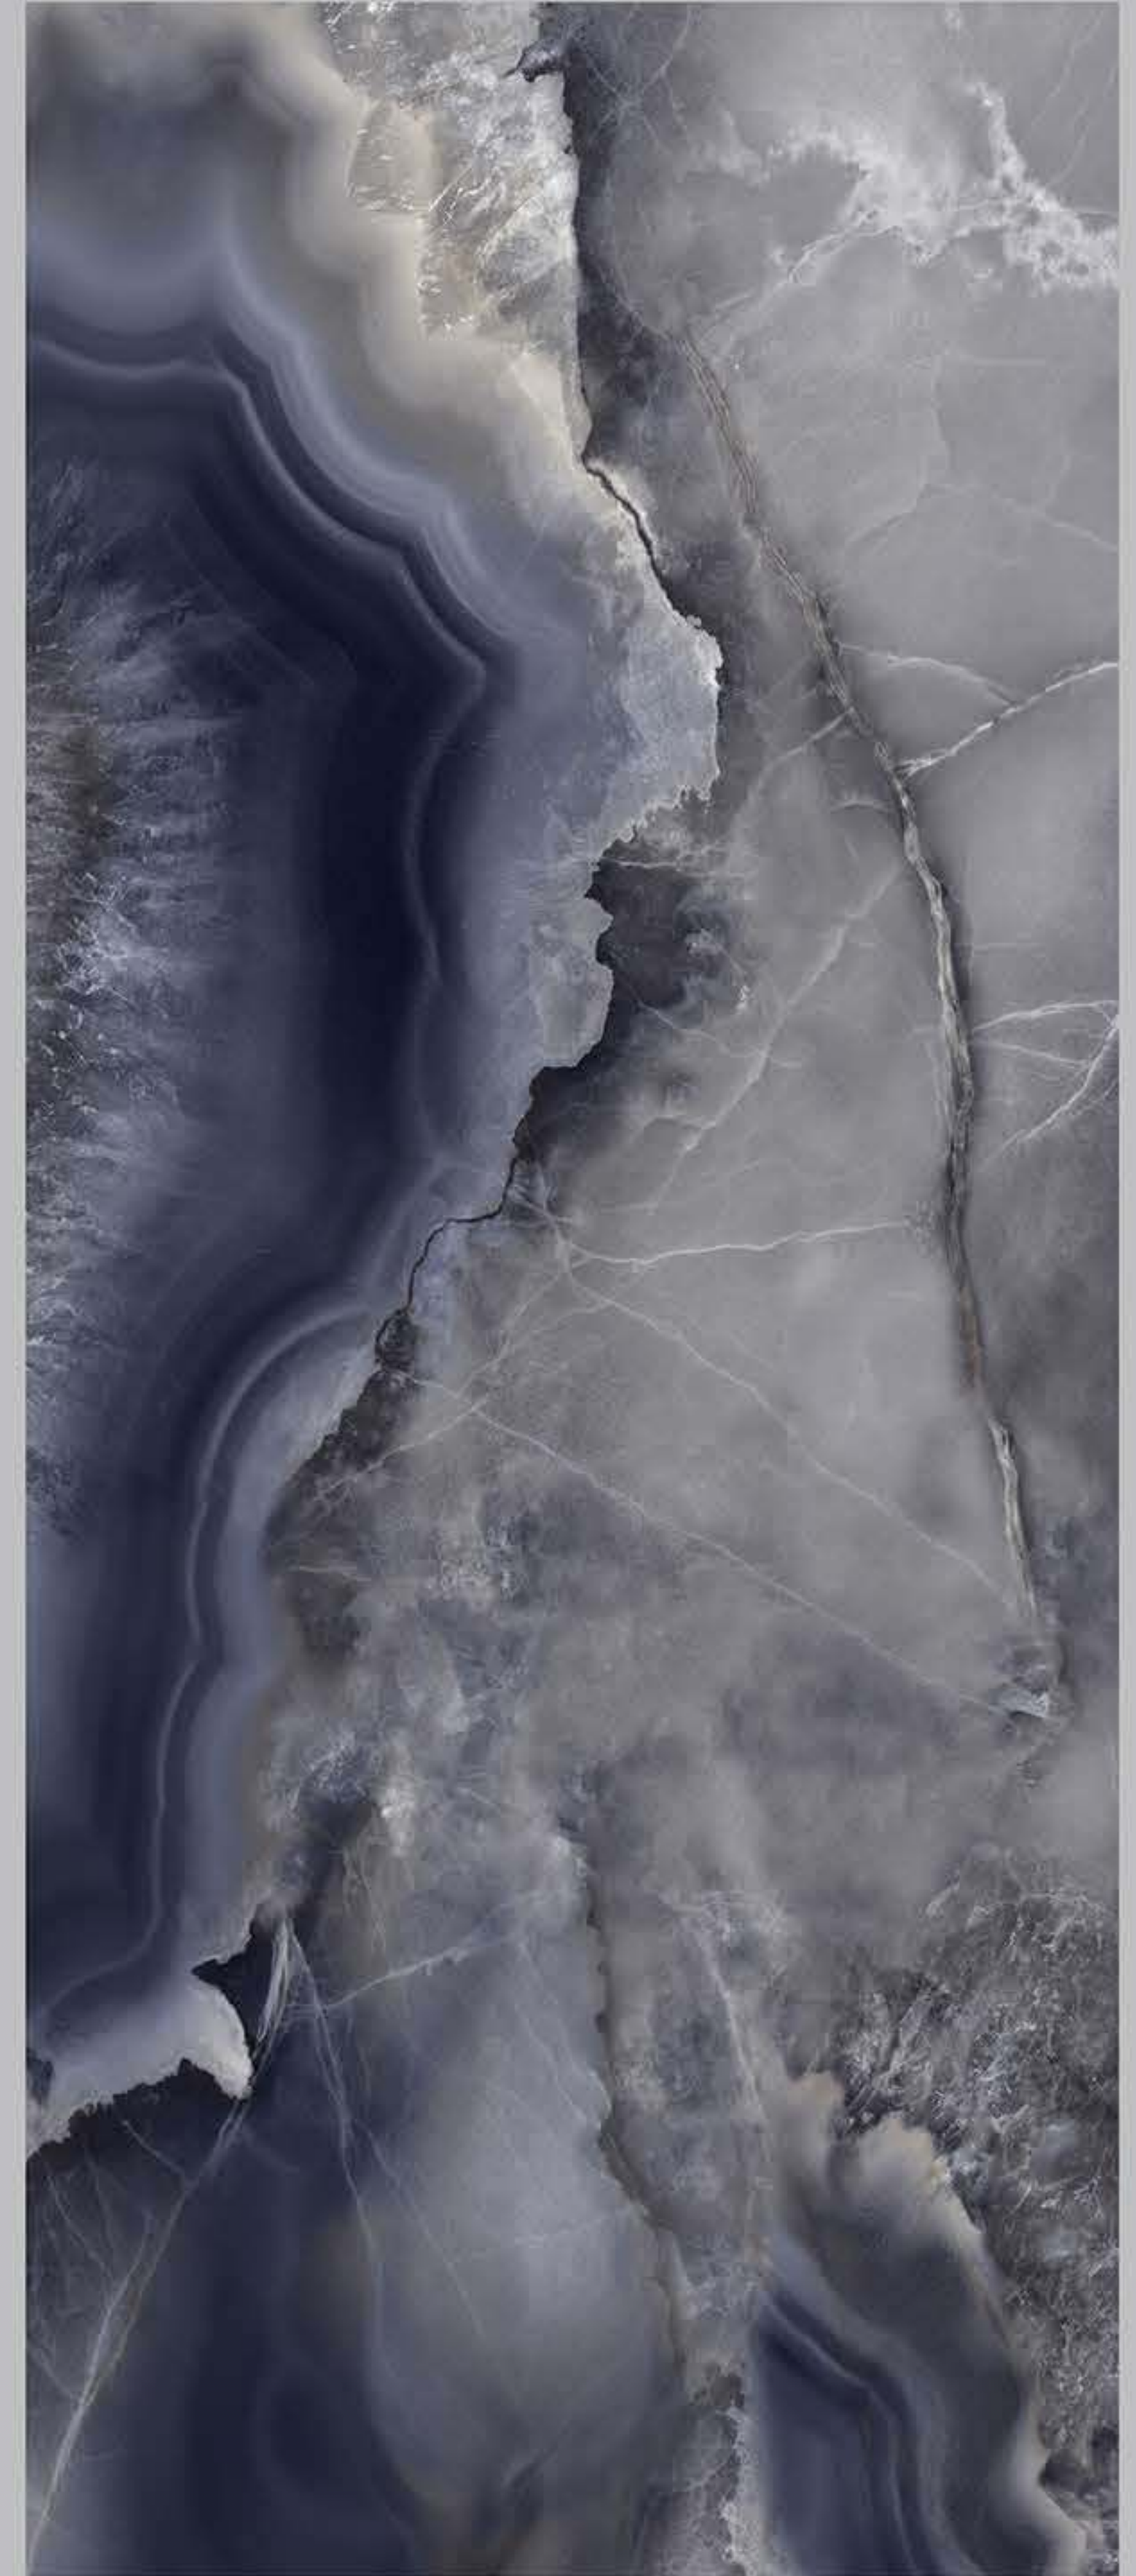

Botanic Black

Size	Surface	Random	Thickness	Type
1200X2800mm	LAGECY	2	6mm	GVT Body
	PULIDO		9mm