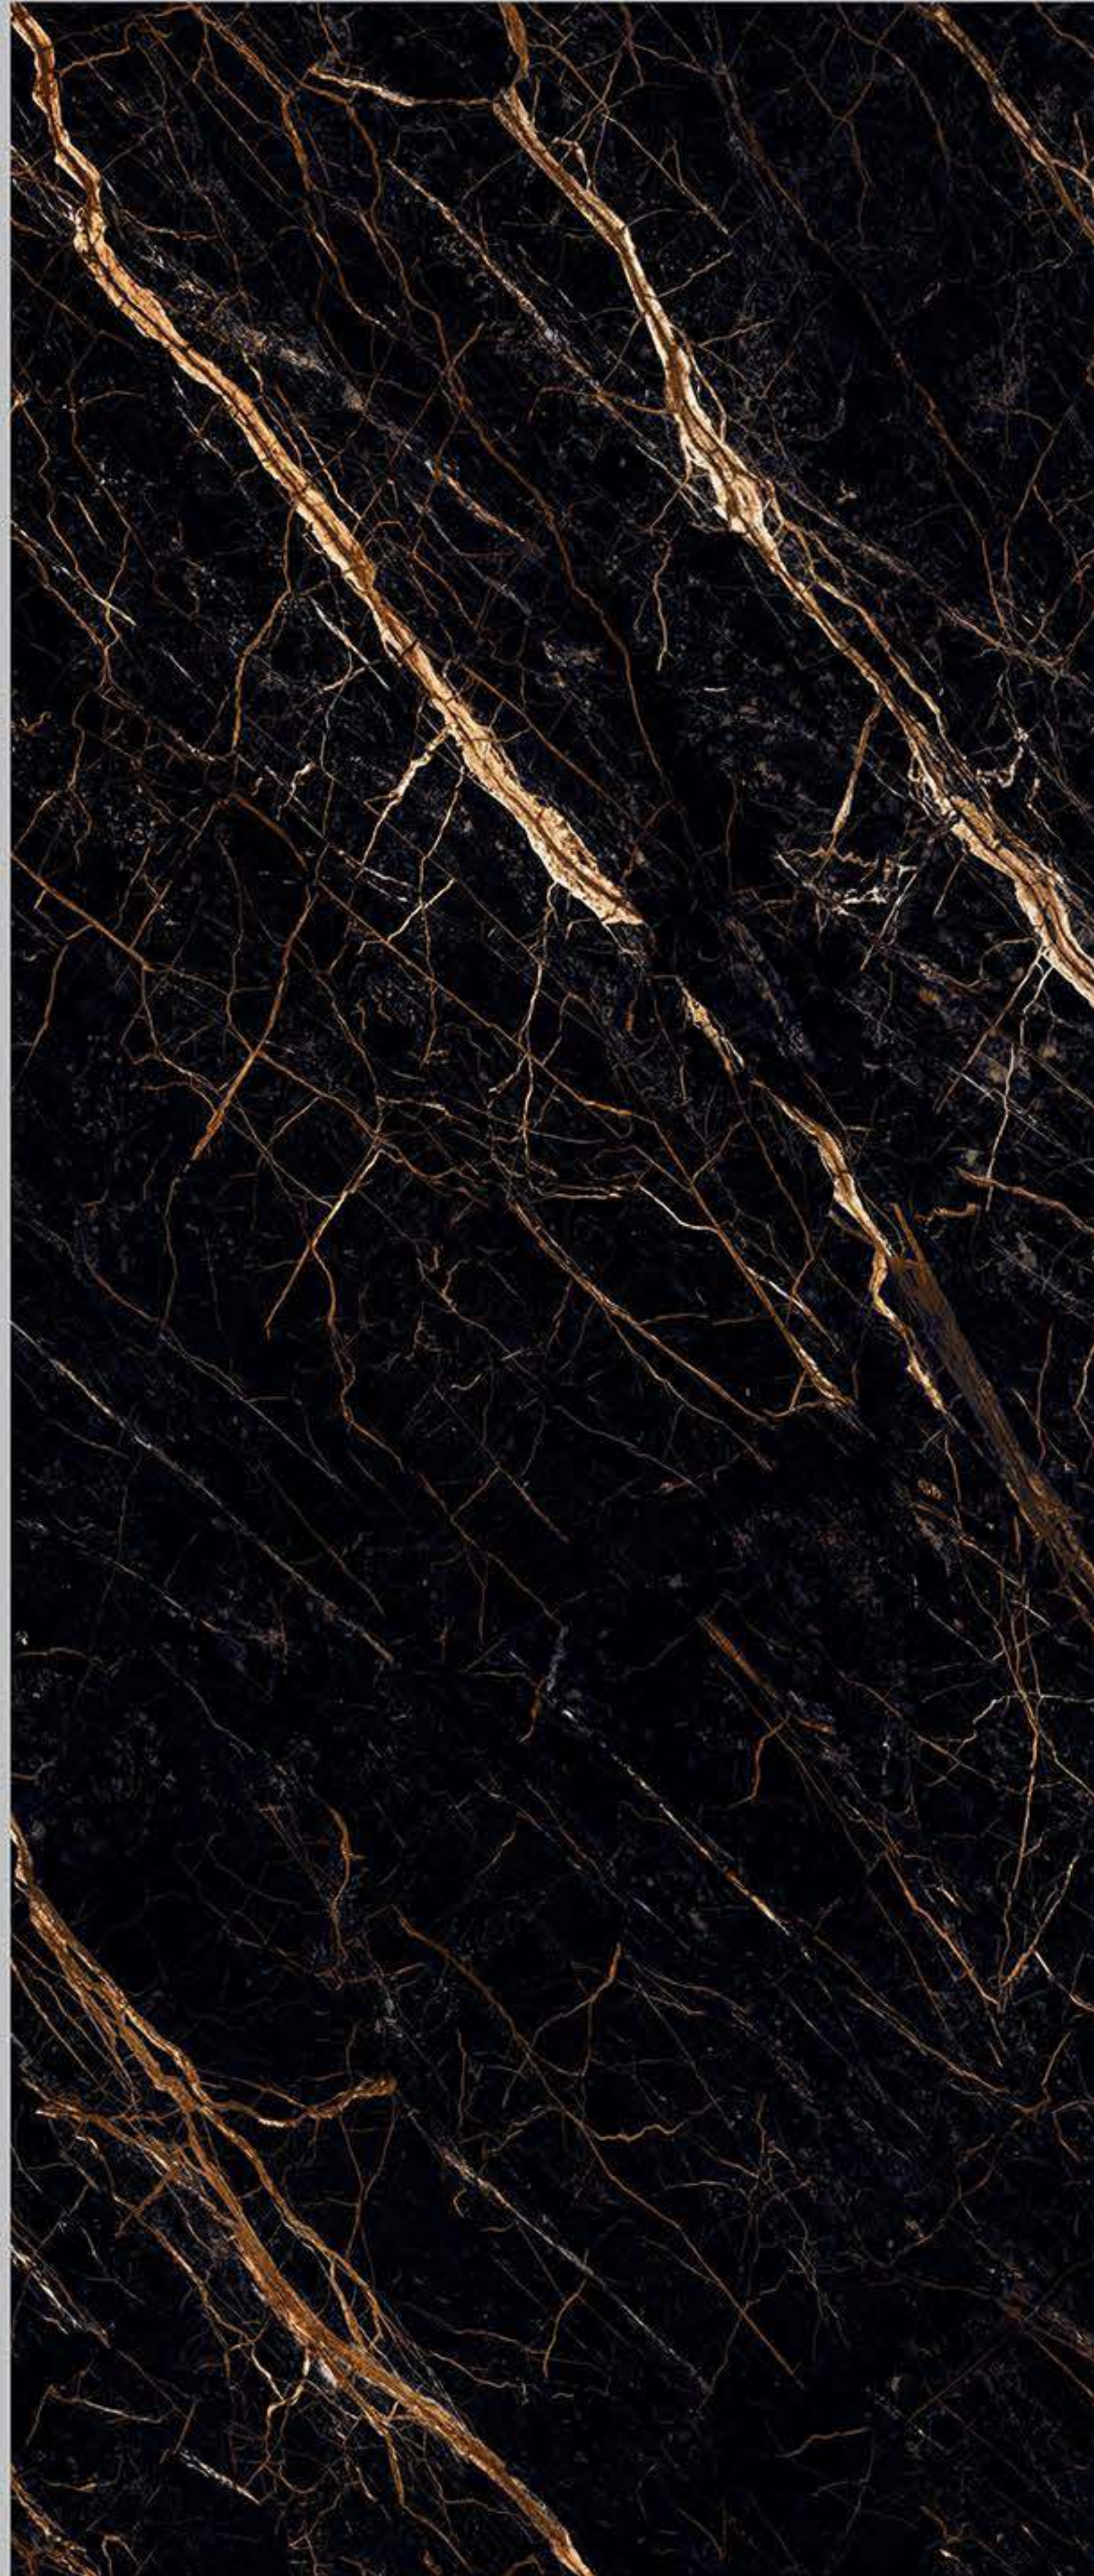

Magma Black BOOK MACTH

Size	Surface	Random	Thickness	Type
1200X2800mm	LAGECY	2	6mm	GVT Body
	PULIDO		9mm