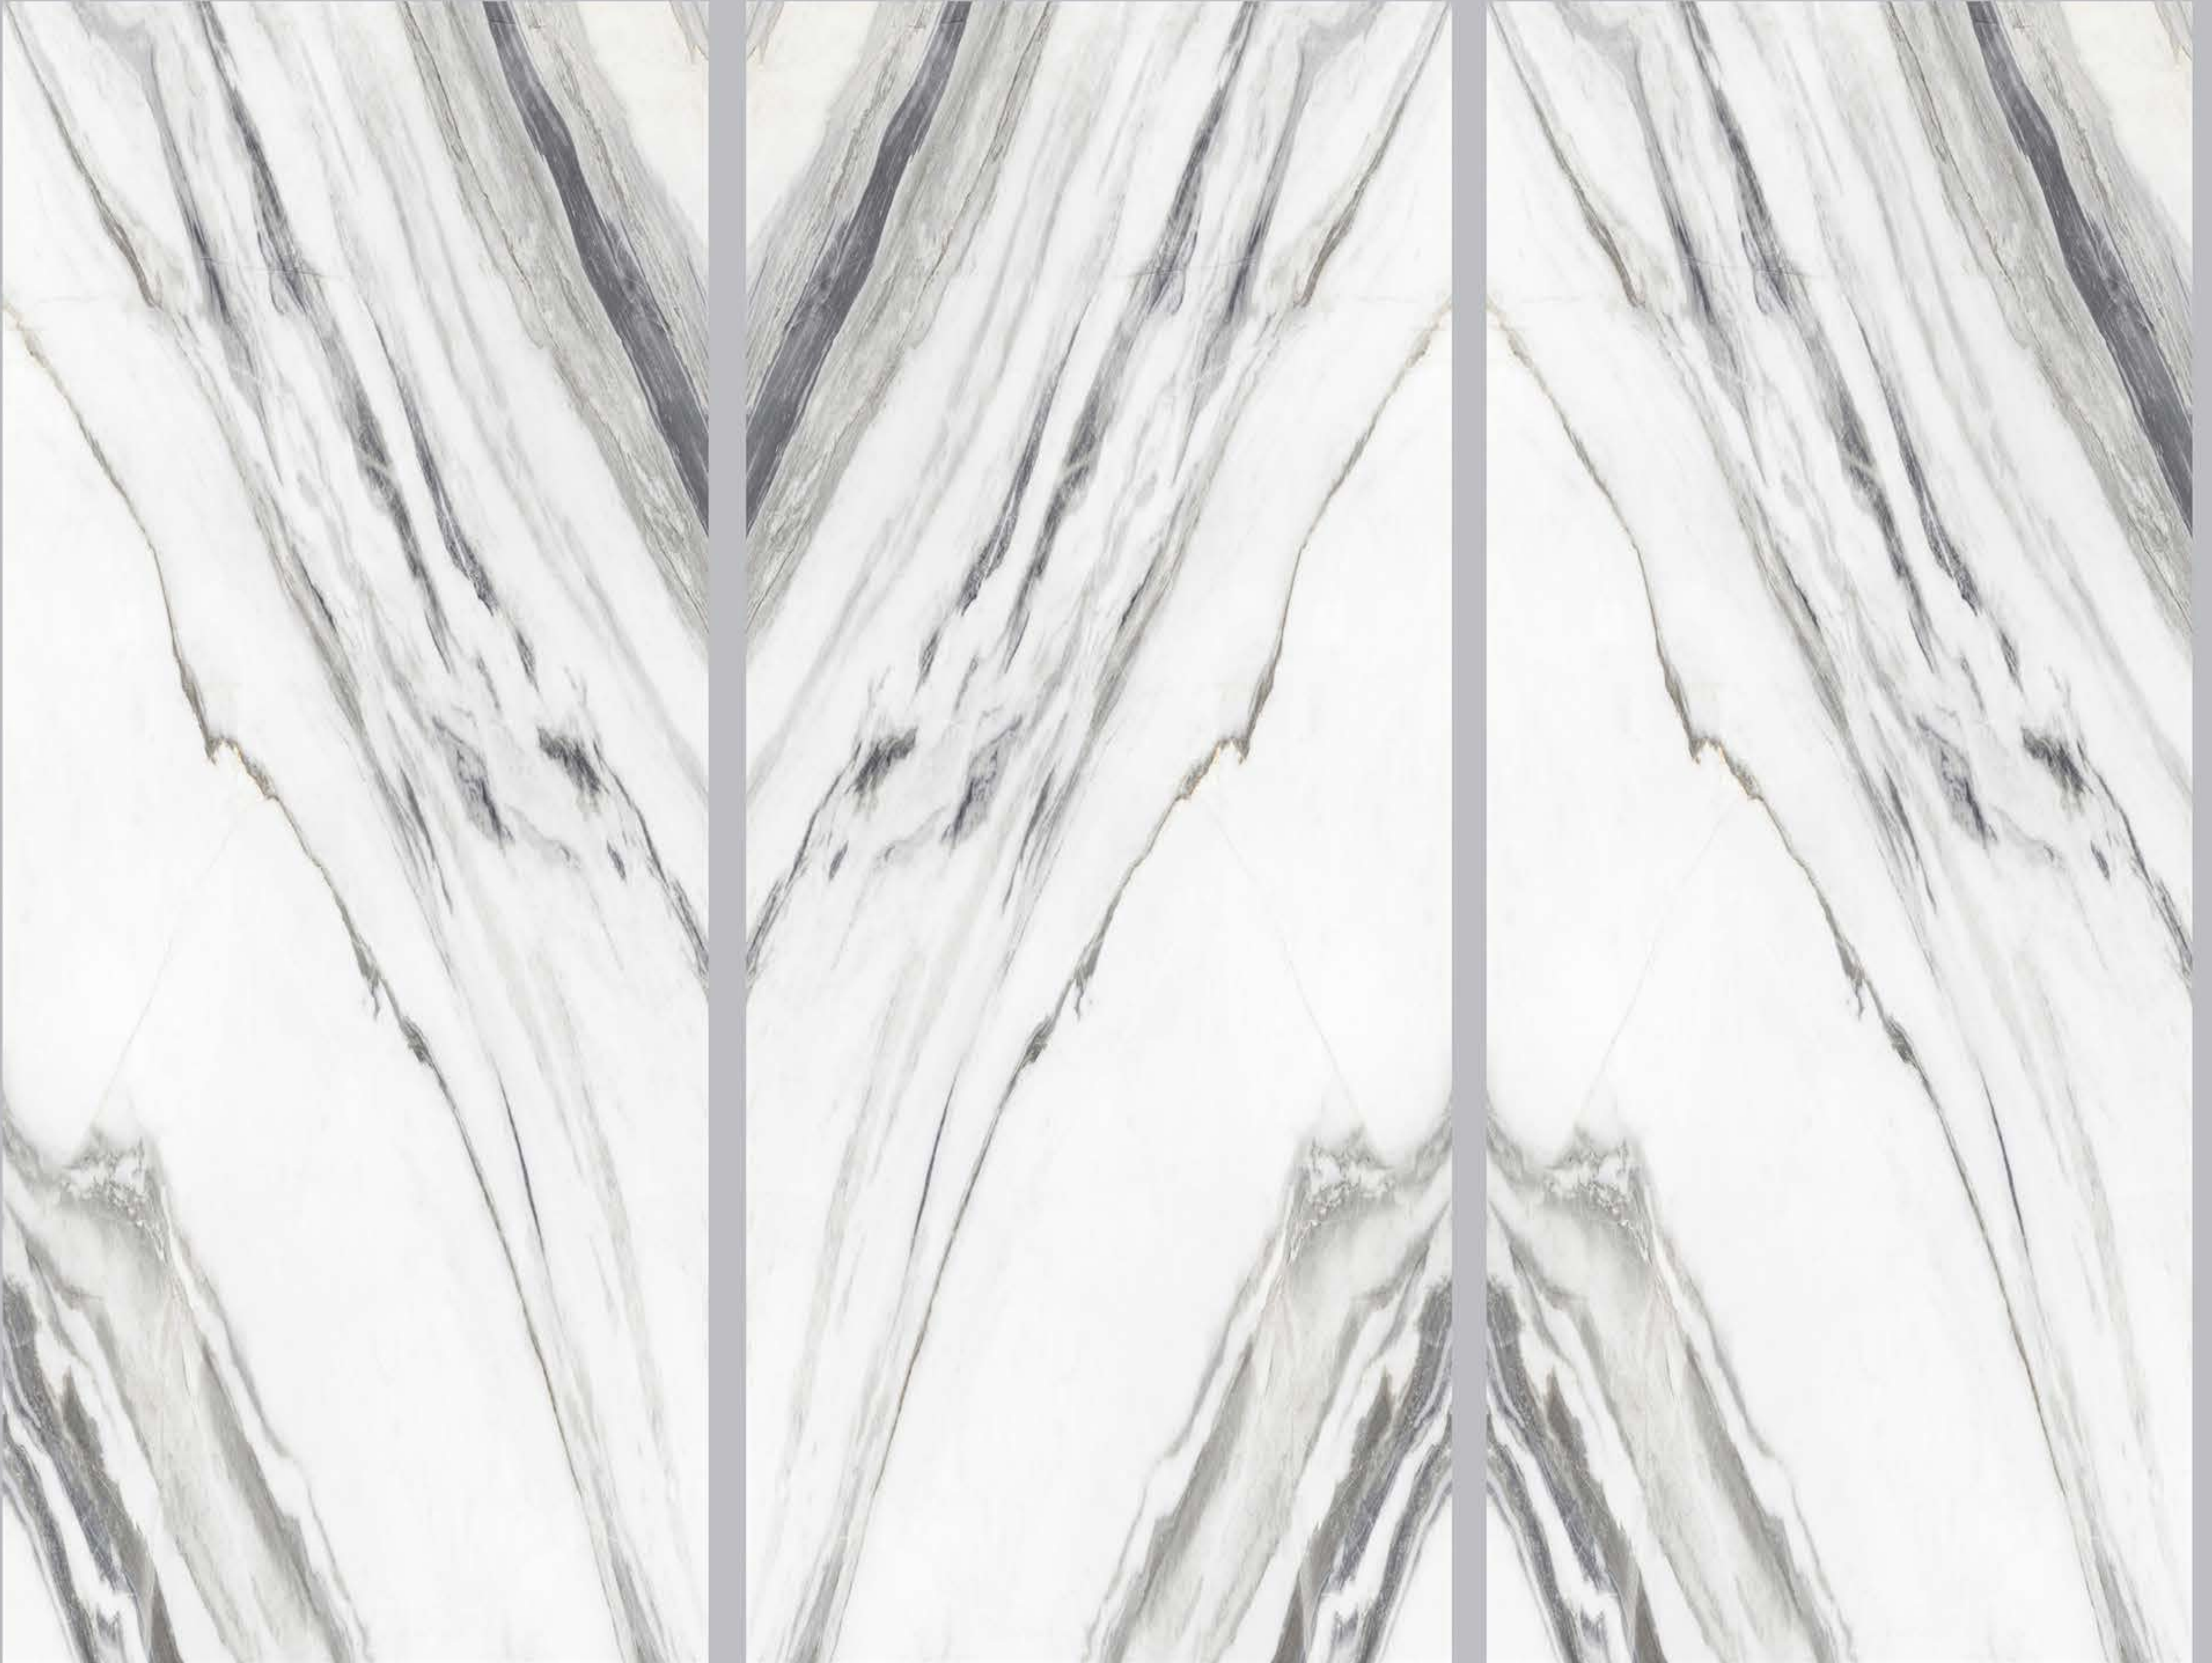

Statuario Symphony BOOK MATCH

Size	Surface	Random	Thickness	Type
1200X2800mm	LAGECY	2	6mm	GVT Body
	PULIDO		9mm