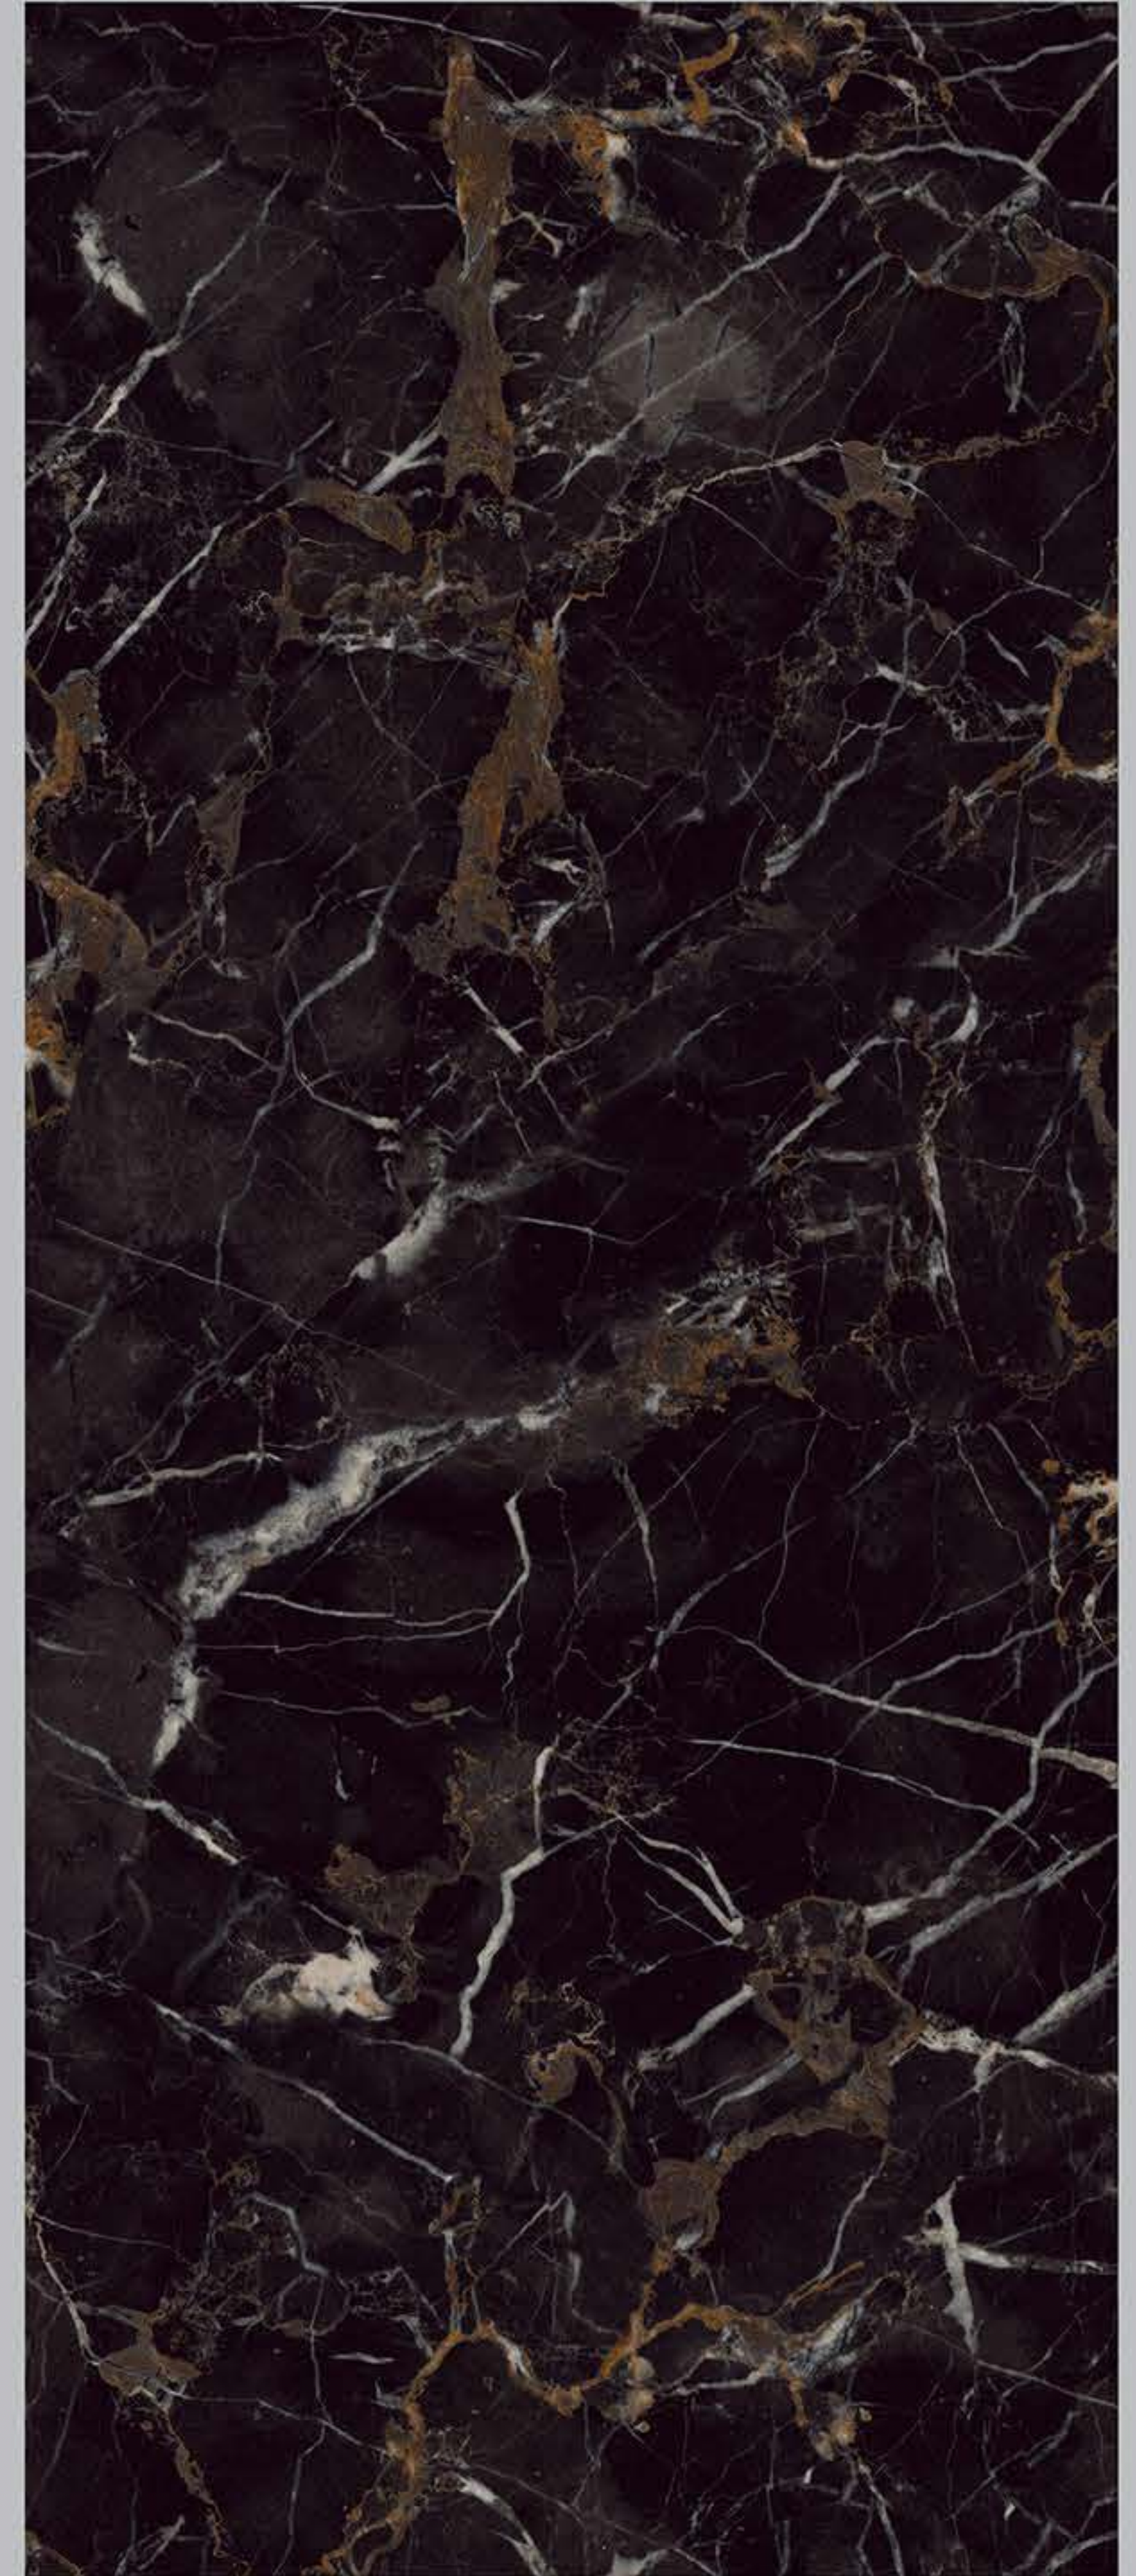

Infito

Size	Surface	Random	Thickness	Type
1200X2800mm	LAGECY	2	6mm	GVT Body
	PULIDO		9mm