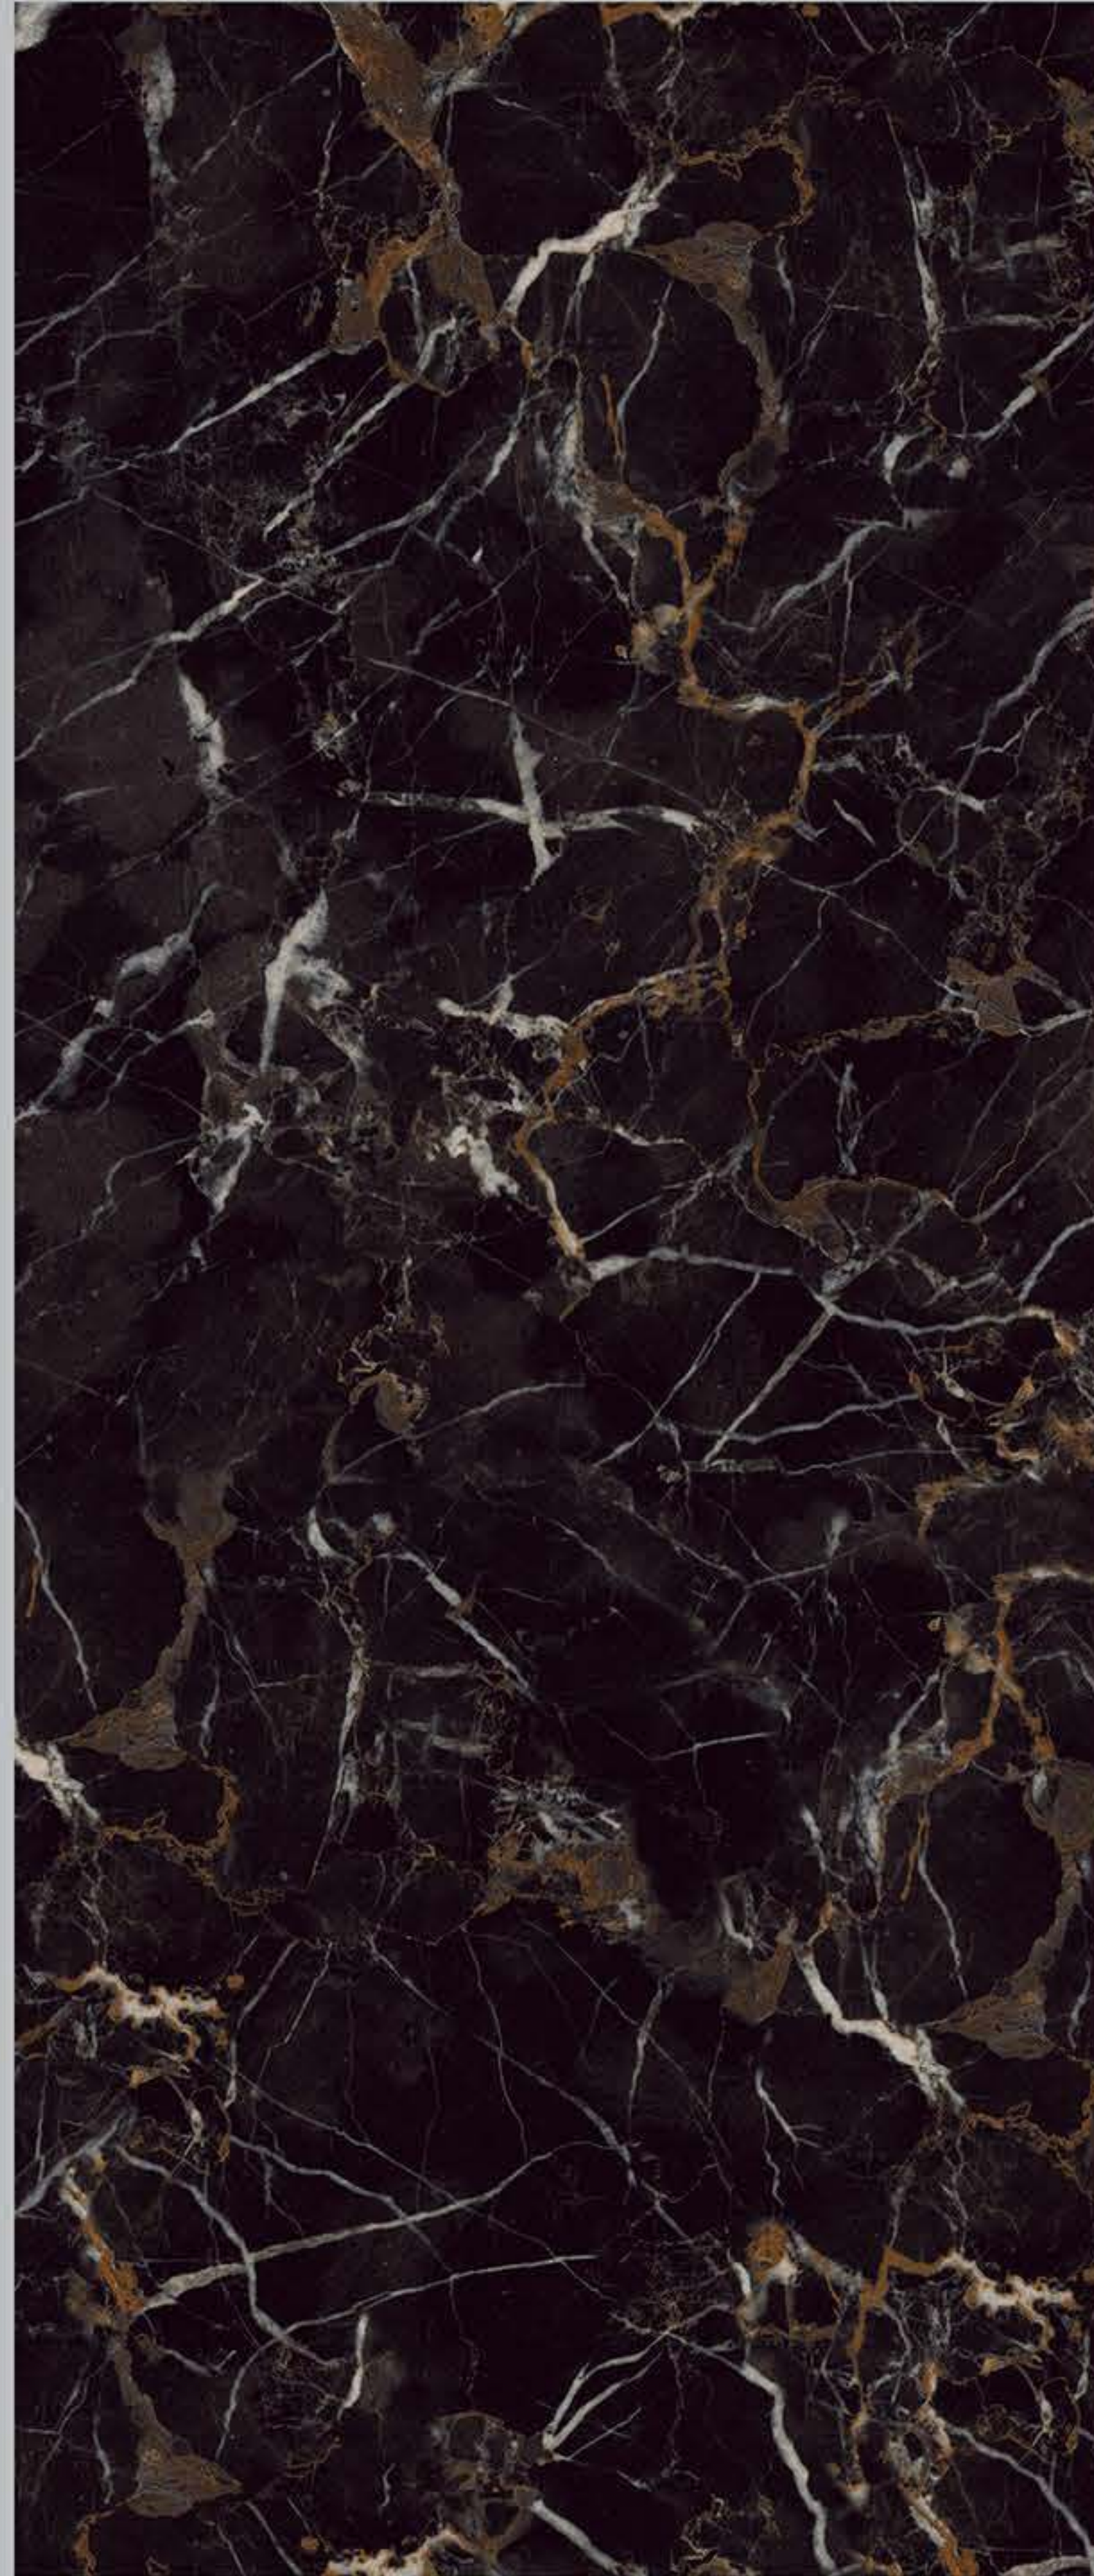

Infito

Size	Surface	Random	Thickness	Type
1200X2800mm	LAGECY	2	6mm	GVT Body
	PULIDO		9mm