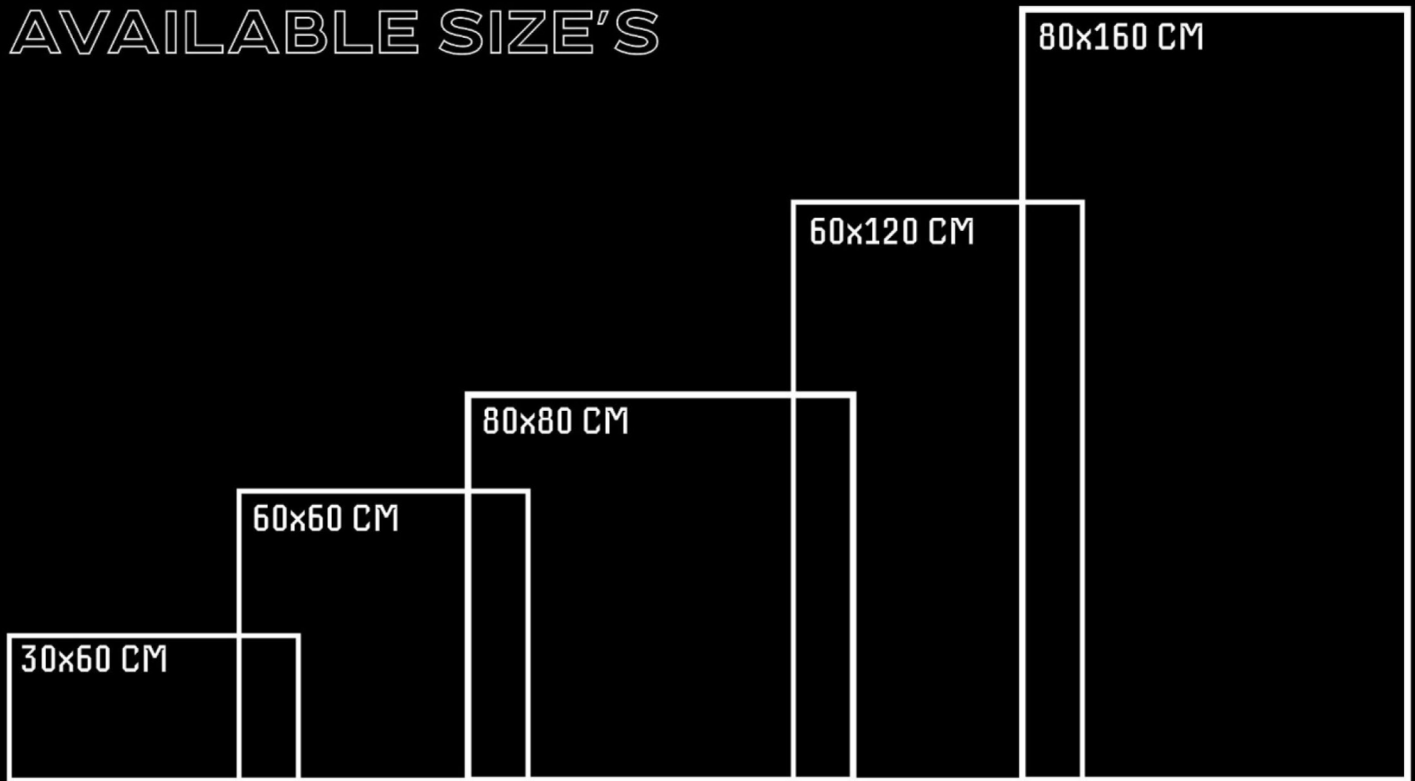

AVAILABLE SIZE'S

ADVANTAGE & FEATURES

Nature, technology, science and design. Top quality ceramic surfaces by our Ceramic are compact and impermeable, because they're made from pure minerals pressed and sintered at more than 1200°C. The best choice, for durability, safety, hygiene and beauty.