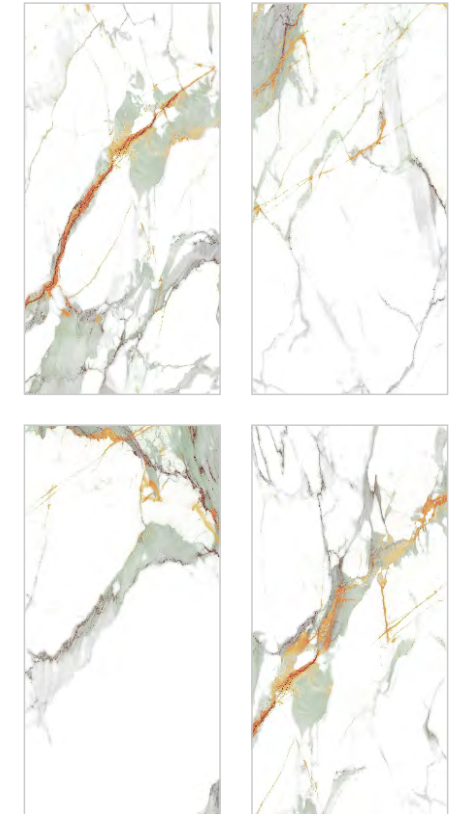

**DIGITAL
PRESENTATION**

RANDOM DETAIL
3D PREVIEW

DIGITAL
PRESENTATION

RANDOM DETAIL
3D PREVIEW

DANBY

AVAILABLE SIZES:

FINISH: **GLOSSY** | THICKNESS: **9MM** | RANDOM: **8**

**DIGITAL
PRESENTATION**