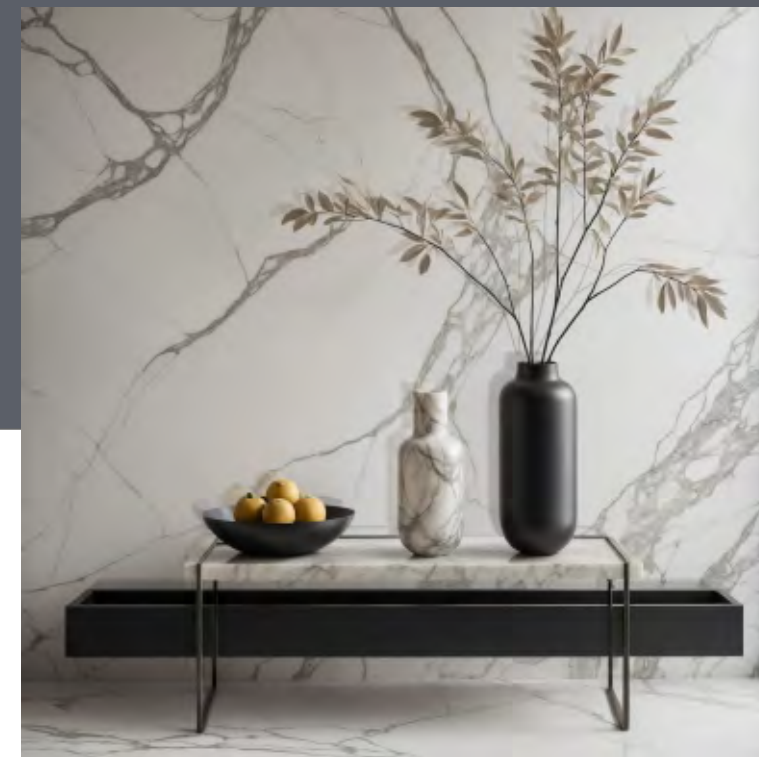

dureza
GRANITO

The Statuario Collection embodies timeless beauty and refined elegance, transforming any space into a sanctuary of luxury. Inspired by the grace of marble, each tile in this collection showcases delicate veining and a polished surface that exudes sophistication. The stunning patterns create an aura of grandeur, elevating both modern and classic interiors. With its pure, luminous finish, the Statuario Collection reflects light in mesmerizing ways, adding depth and vibrancy to your surroundings.