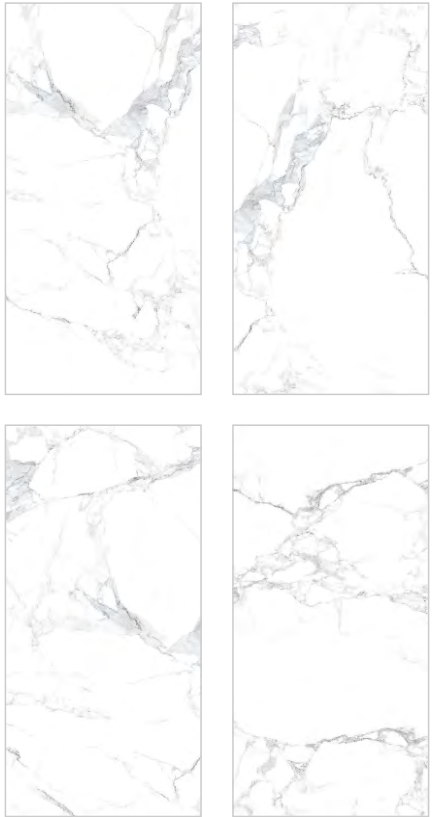

FINISH: **GLOSSY** | THICKNESS: **9MM** | RANDOM: **6**

**DIGITAL
PRESENTATION**

RANDOM DETAIL
3D PREVIEW

DIGITAL
PRESENTATION

RANDOM DETAIL
3D PREVIEW

ARBESCATO

AVAILABLE SIZES:

300x 600MM	800x 800MM
600x 600MM	800x 1600MM
600x 1200MM	