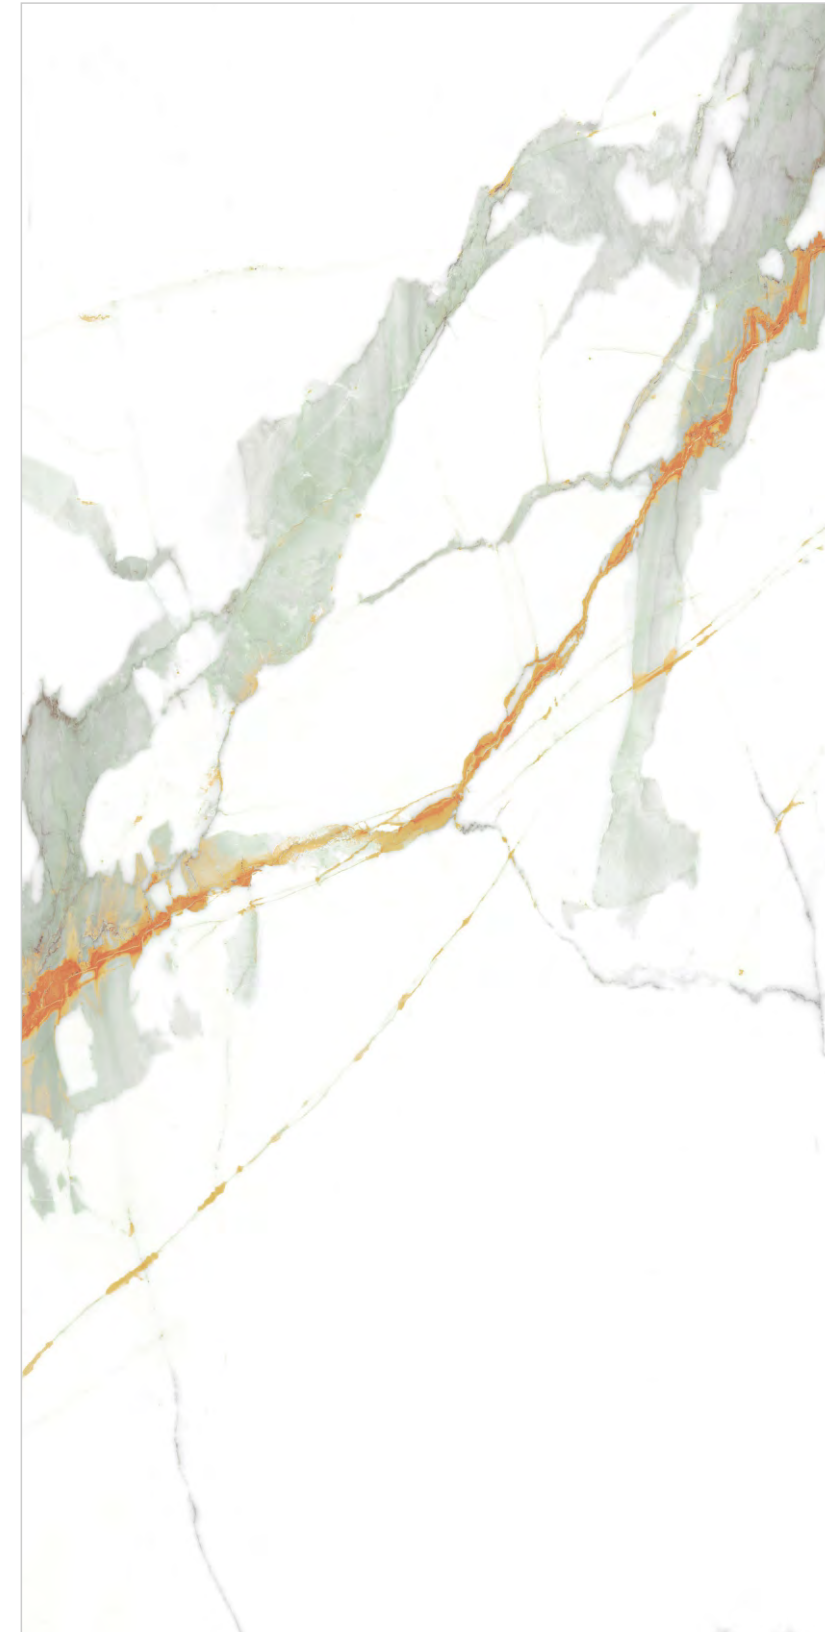

DANBY

AVAILABLE SIZES:

FINISH: **GLOSSY** | THICKNESS: **9MM** | RANDOM: **8**

**DIGITAL
PRESENTATION**

RANDOM DETAIL
3D PREVIEW