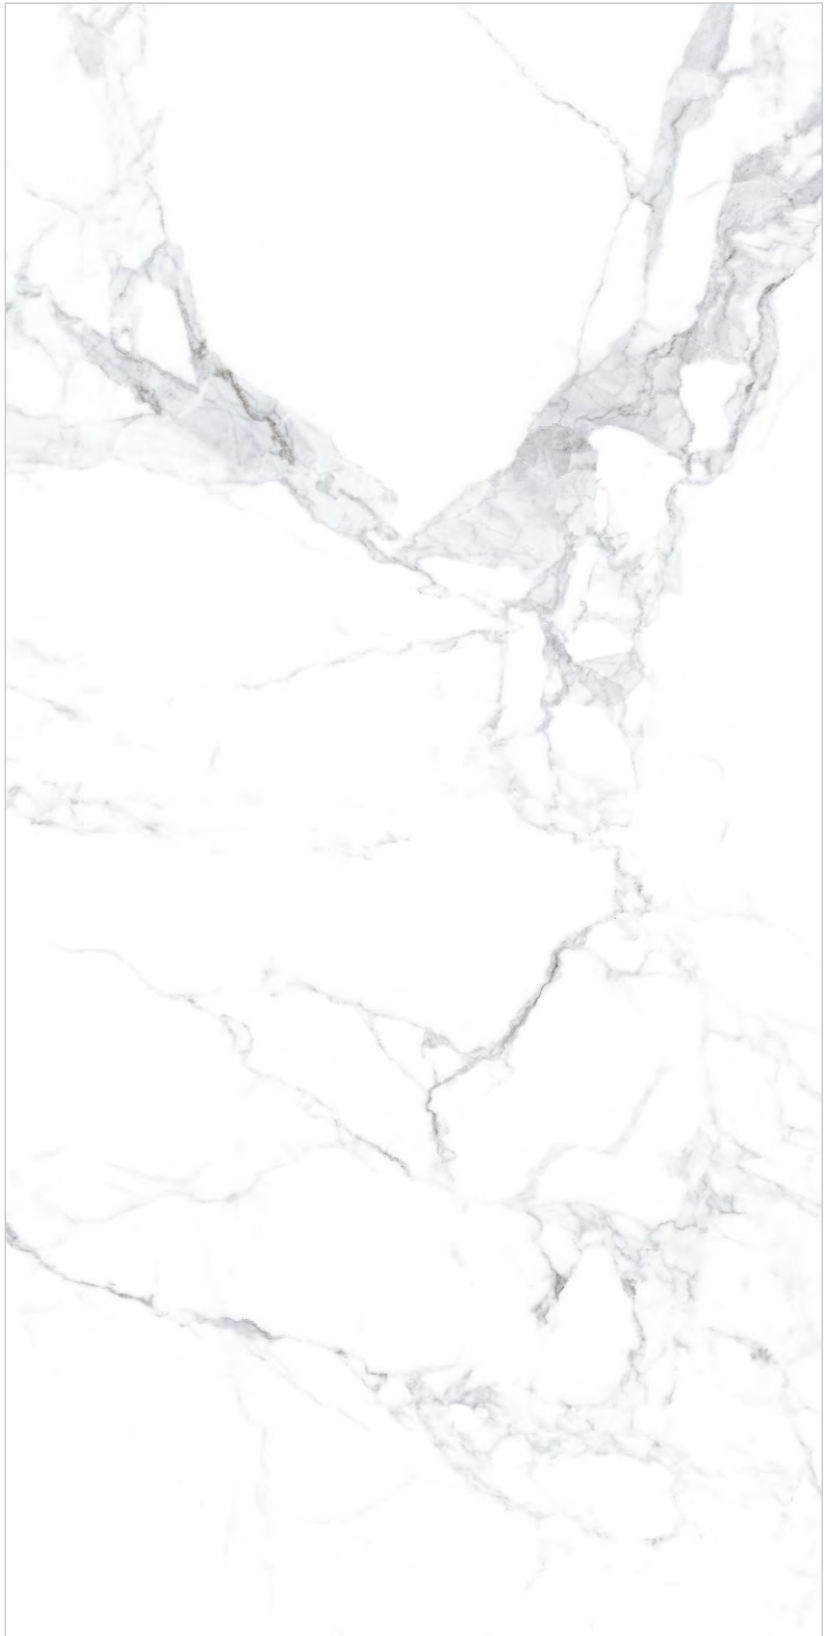

FINISH: **GLOSSY** | THICKNESS: **9MM** | RANDOM: **6**

**DIGITAL
PRESENTATION**

RANDOM DETAIL
3D PREVIEW

DIGITAL
PRESENTATION

RANDOM DETAIL
3D PREVIEW

ARBESCATO

AVAILABLE SIZES:

300x 600MM	800x 800MM
600x 600MM	800x 1600MM
600x 1200MM	