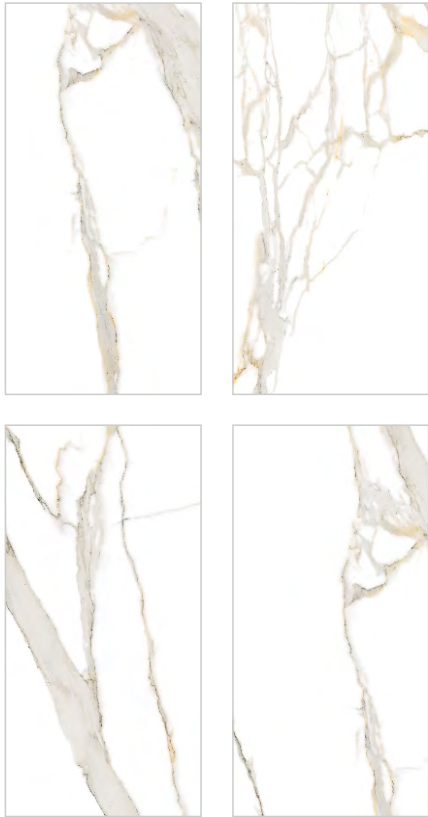

AVAILABLE SIZES:

FINISH: **GLOSSY** | THICKNESS: **9MM** | RANDOM: **6**

DIGITAL
PRESENTATION

RANDOM DETAIL
3D PREVIEW

IMPERIAL GOLD

AVAILABLE SIZES:

FINISH: **GLOSSY** | THICKNESS: **9MM** | RANDOM: **6**

IMPERIAL GREY