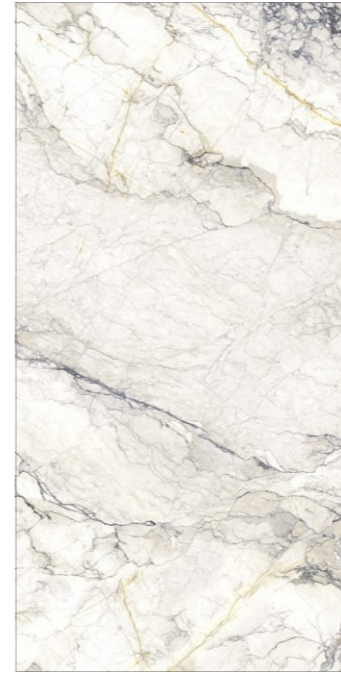

**VELVET** TOUCH  
COLLECTION

**ureza**  
GRANITO

600 X 1200 MM

RANDOM 04

DESIGN

**ADMIRA  
WHITE**

SIZE

**600X  
1200MM**