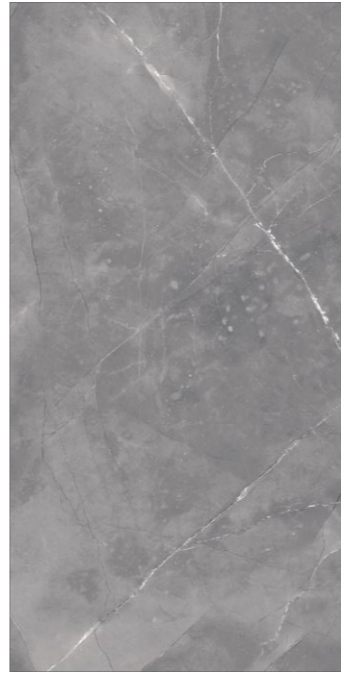

RANDOM 04

DESIGN

**KIBONE
GARY**

SIZE

**600X
1200MM**

FINISH

**VELVET
FINISH**

VELVET TOUCH
COLLECTION