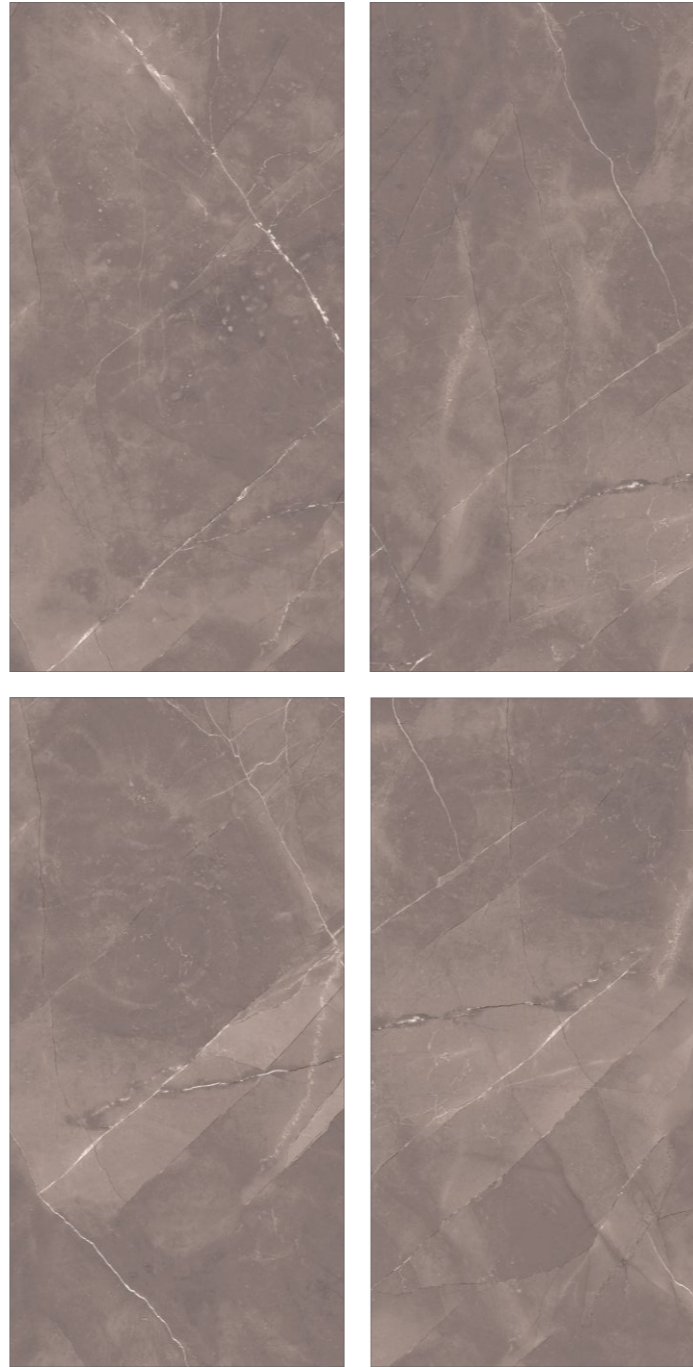

RANDOM 04

DESIGN

**KIBONE
TAUPE**

SIZE

**600X
1200MM**

FINISH

**VELVET
FINISH**

VELVET TOUCH
COLLECTION