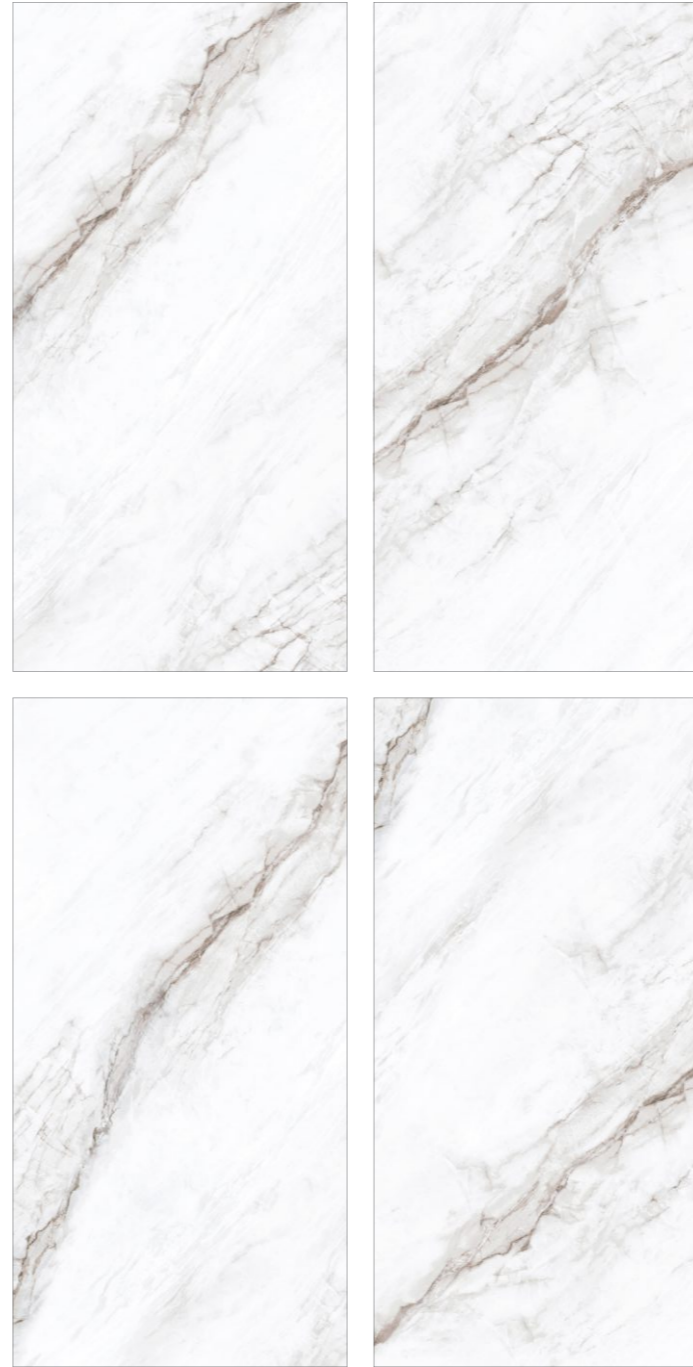

RANDOM 04

DESIGN

**ANGELO
WHITE**

SIZE

**600X
1200MM**

FINISH

**VELVET
FINISH**

VELVET TOUCH
COLLECTION