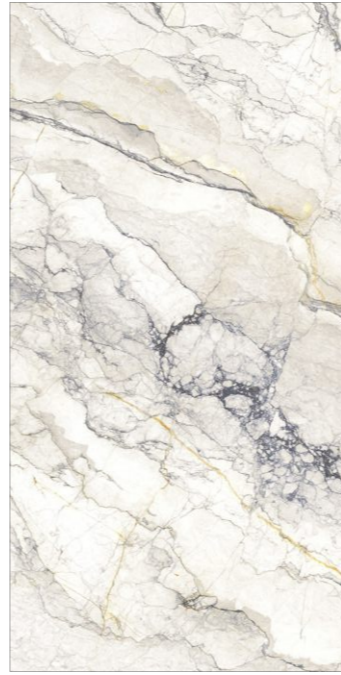

**VELVET** TOUCH  
COLLECTION

**ureza**  
GRANITO

600 X 1200 MM

RANDOM 04

DESIGN

**ADMIRA  
WHITE**

SIZE

**600X  
1200MM**

FINISH

**VELVET  
FINISH**

**VELVET** TOUCH  
COLLECTION

RANDOM 04

DESIGN

**ANGELO  
WHITE**

SIZE

**600X  
1200MM**