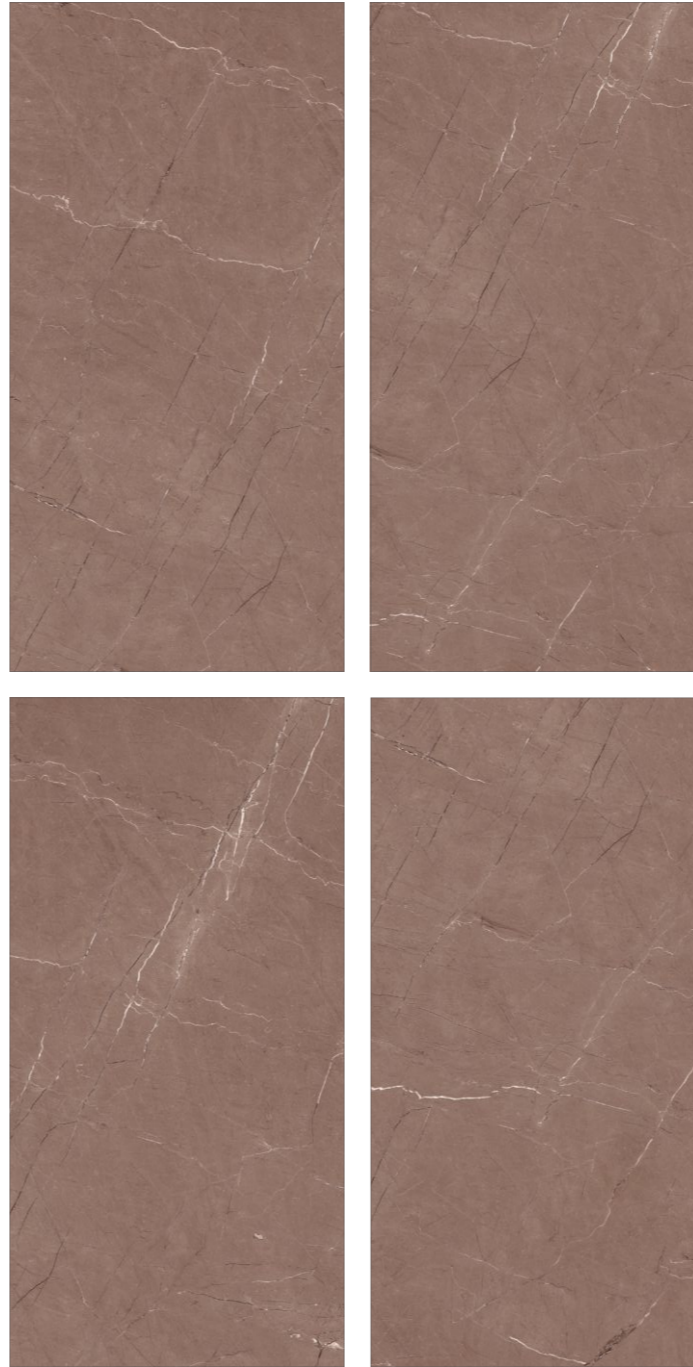

RANDOM 05

DESIGN

**FUSINO
TAUPE**

SIZE

**600X
1200MM**

FINISH

**VELVET
FINISH**

VELVET TOUCH
COLLECTION