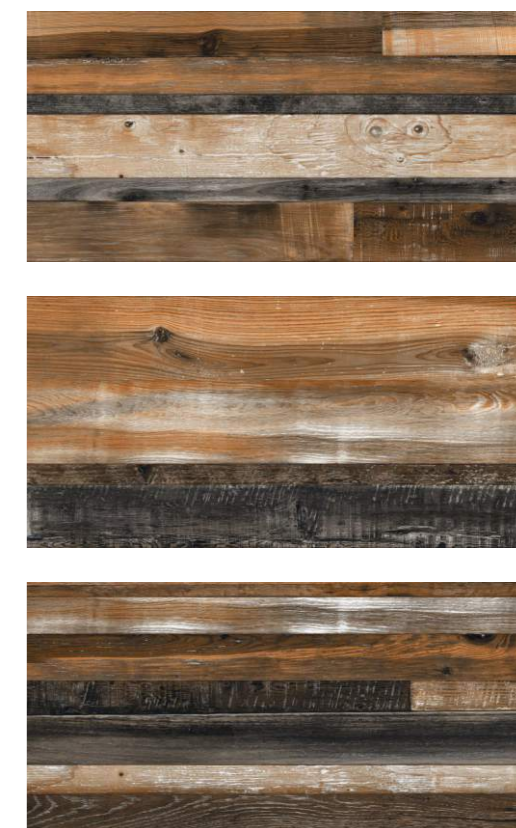

Informations

Size:
600x1200mm
60x120cm / 2'x4'

Surface:
Matt Surface

Informations

Size:
600x1200mm
60x120cm / 2'x4'

Surface:
Matt Surface

COSTER WOOD COPPER
(Random-4)

Informations