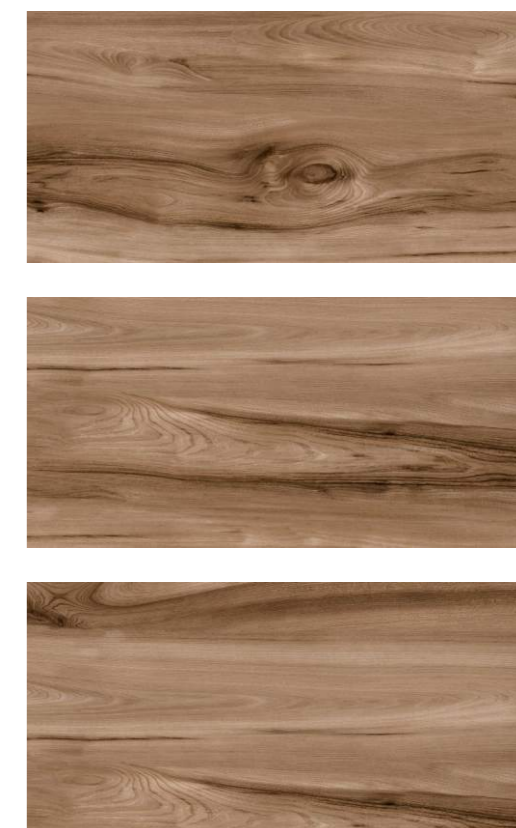

DENVOR BROWN
(Random-4)

DENVOR SEPIA
(Random-4)

Informations

Size:
600x1200mm
60x120cm / 2'x4'

Surface:
Matt Surface

Informations

Size:
600x1200mm
60x120cm / 2'x4'

Surface:
Matt Surface