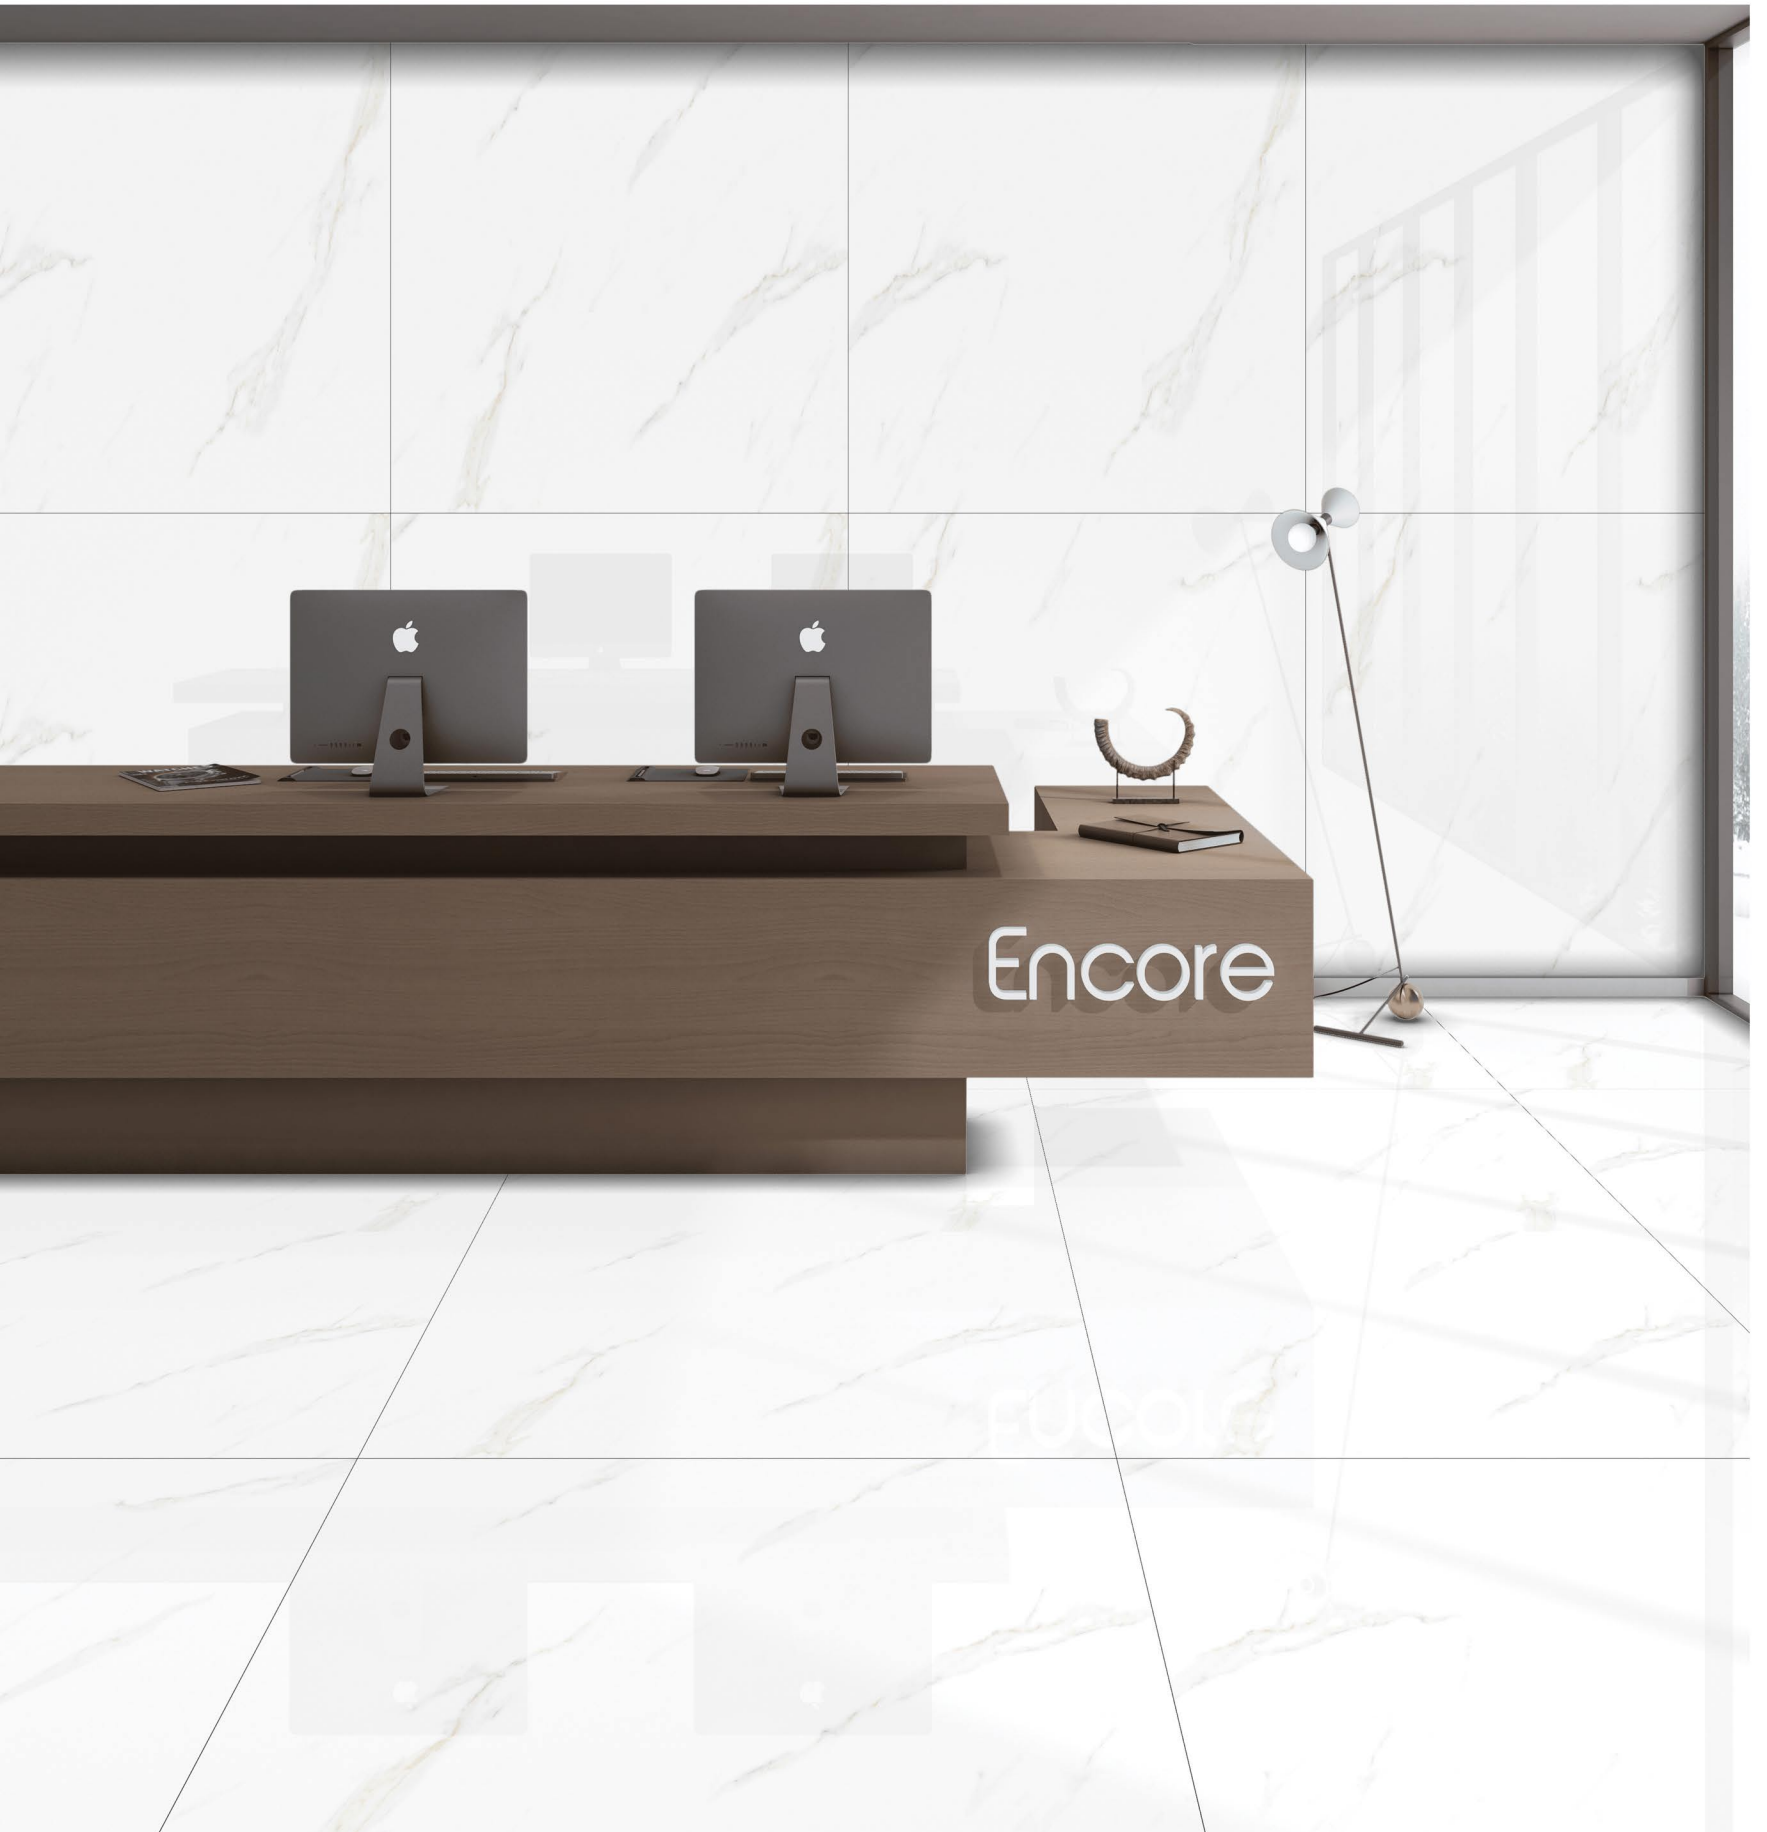

RANDOM

1200 x 1200 mm

SIGNETIC WHITE

RANDOM

G
GLOSSY

1200 x 1200 mm

CONCEPT OF SMOKE WHITE

1200 x 1200 mm

SMOKE WHITE

12000 x 12000

RANDOM

GLOSSY

1200 x 1200 mm

SMOOTH ONYX

RANDOM

GLOSSY