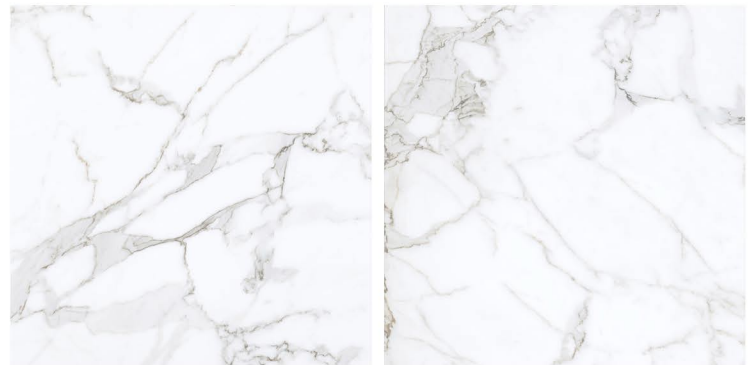

1200 x 1200 mm

OXY GREY

RANDOM

GLOSSY