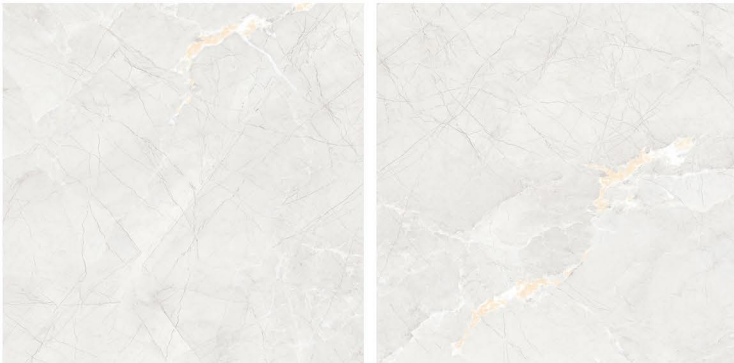

1200 x 1200 mm

CERRIBEAN BEIGE

RANDOM

GLOSSY

1200 x 1200 mm

dureza
GRANITO

CONCEPT OF CORE SHARP

1200 x 1200 mm