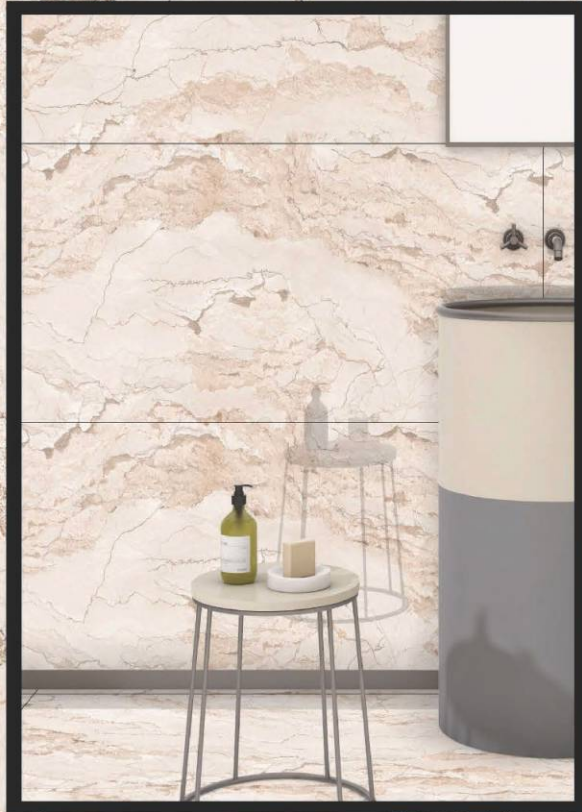

GS MG RODONTTA BROWN

SIZE :-
600x1200 mm

FINISH :-
GLOSSY CARVIN