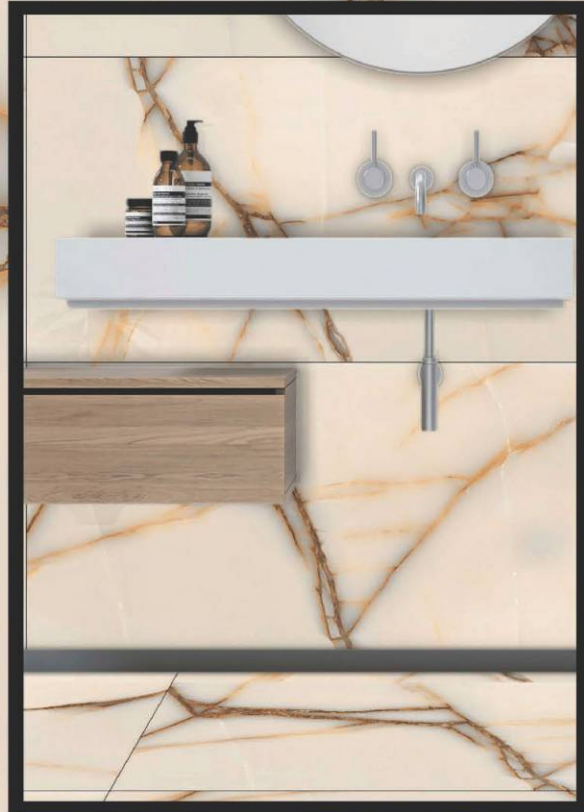

**GS MG VINNY BEIGE**

**SIZE :-**  
600x1200 mm

**FINISH :-**  
GLOSSY CARVIN

**GS/SS MG\_WAVY SNOW**

**SIZE :-**  
600x1200 mm

**FINISH :-**  
GLOSSY CARVIN

**GS ANTIQUE ONYX**

**SIZE :-**  
600x1200 mm