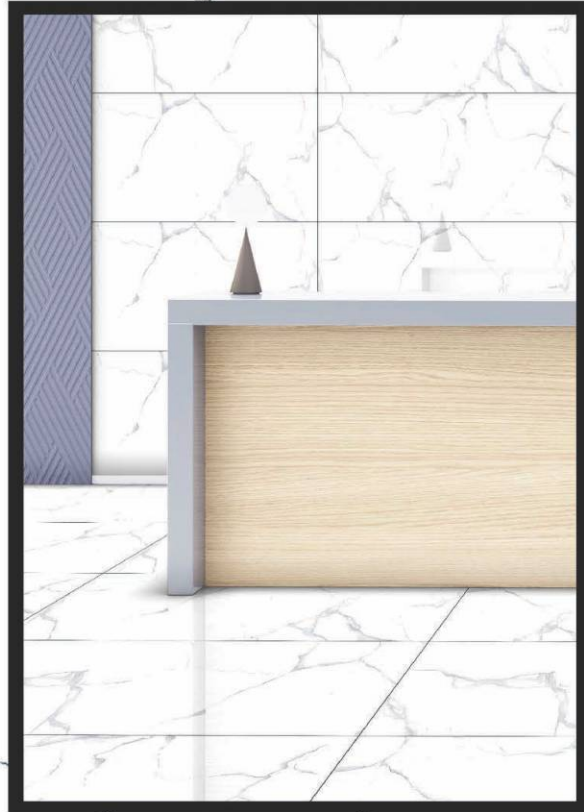

GS COLA SATAVARIO

SIZE :-
600x1200 mm

FINISH :-
GLOSSY CARVIN