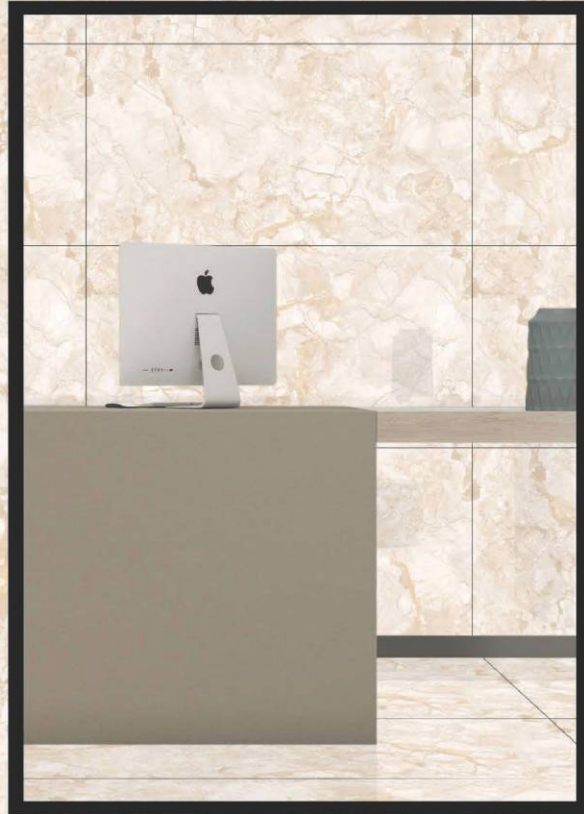

GS/SS MG FLEMINGO IVORY

SIZE :-
600x1200 mm

FINISH :-
GLOSSY CARVIN