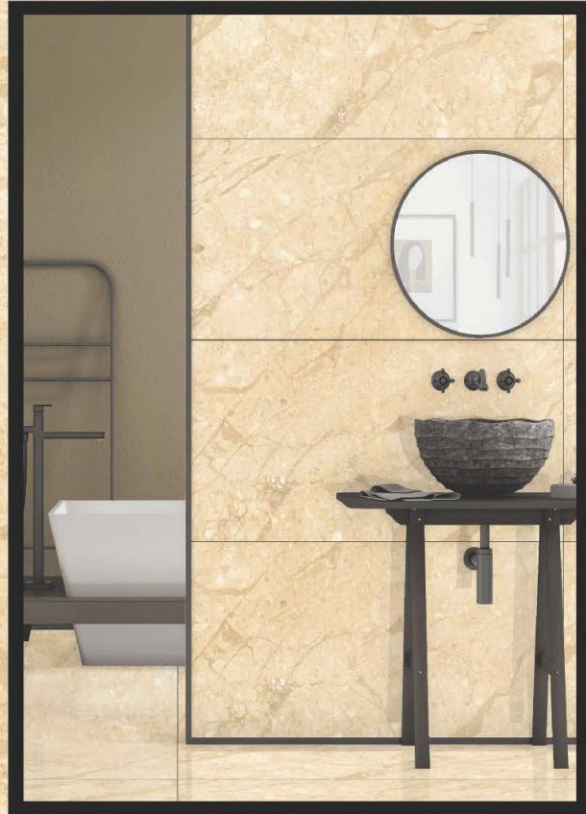

**SIZE :-**  
600x1200 mm

**FINISH :-**  
GLOSSY CARVIN

**GS/SS ATLANTA WHITE**

**SIZE :-**  
600x1200 mm

**FINISH :-**  
GLOSSY CARVIN

**GS BENTON BEIGE**

**SIZE :-**  
600x1200 mm

**FINISH :-**  
GLOSSY CARVIN