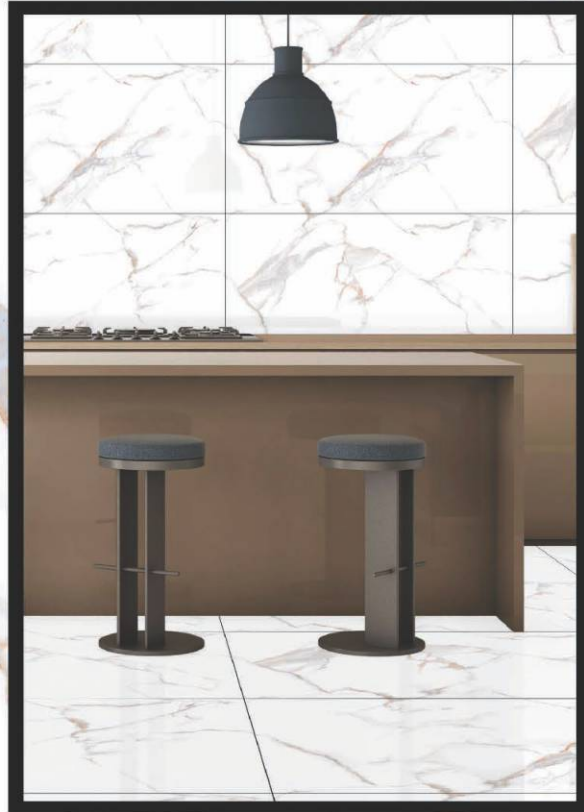

# STEP AHEAD WITH TECHNOLOGY

**GS/SS MG BEATRIX WHITE**

**SIZE :-**  
600x1200 mm

**FINISH :-**  
GLOSSY CARVIN

**GS/SS MG CHRISTY WHITE**

**SIZE :-**  
600x1200 mm

**FINISH :-**  
GLOSSY CARVIN

**GS MG ERA STONE BEIGE**