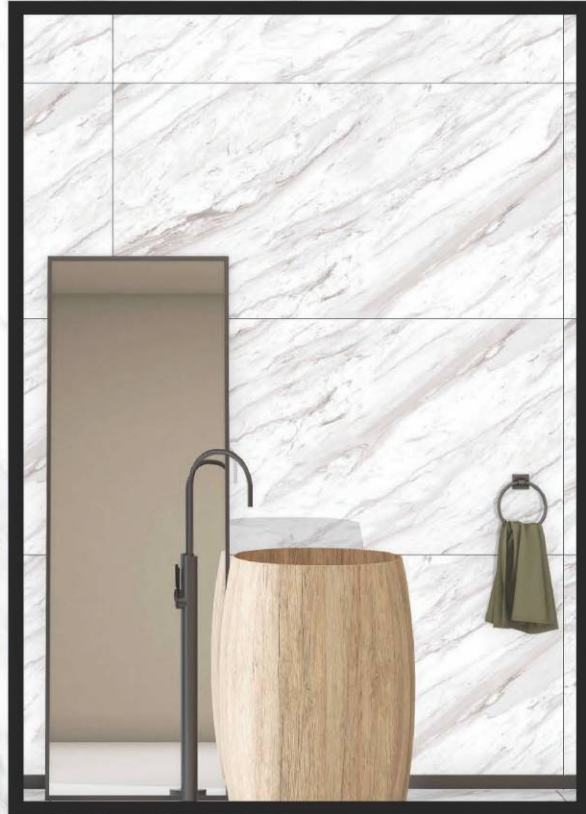

GS/SS ATLANTA WHITE

SIZE :-
600x1200 mm

FINISH :-
GLOSSY CARVIN