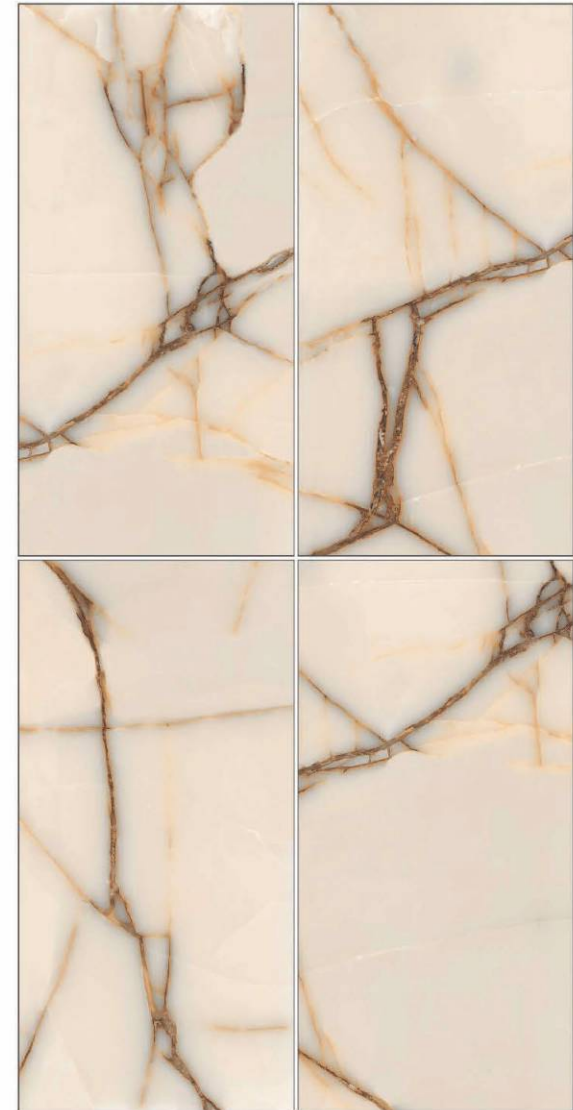

**GS MG VINNY BEIGE**

**SIZE :-**  
600x1200 mm

**FINISH :-**  
GLOSSY CARVIN

**GS/SS MG\_WAVY SNOW**

**SIZE :-**  
600x1200 mm

**FINISH :-**  
GLOSSY CARVIN

**GS ANTIQUE ONYX**

**SIZE :-**  
600x1200 mm