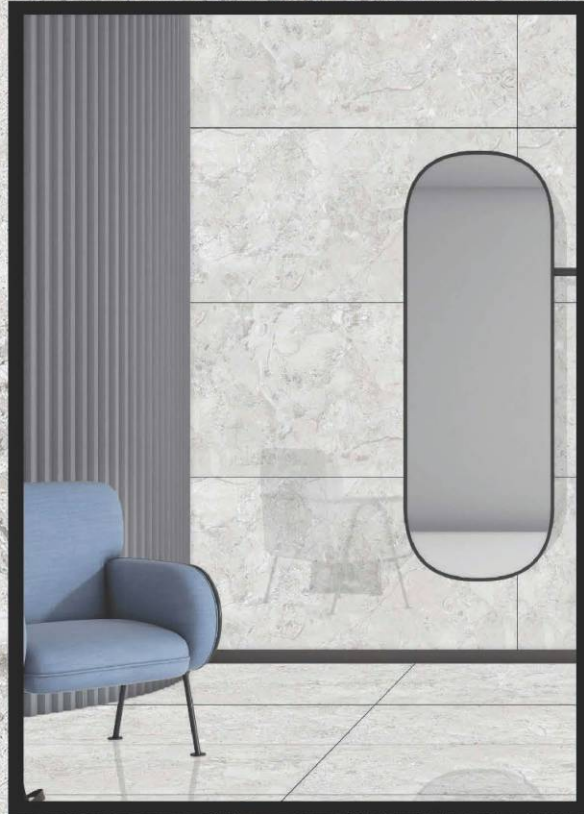

GS/SS ELEGANCE GREY

SIZE :-
600x1200 mm

FINISH :-
GLOSSY CARVIN