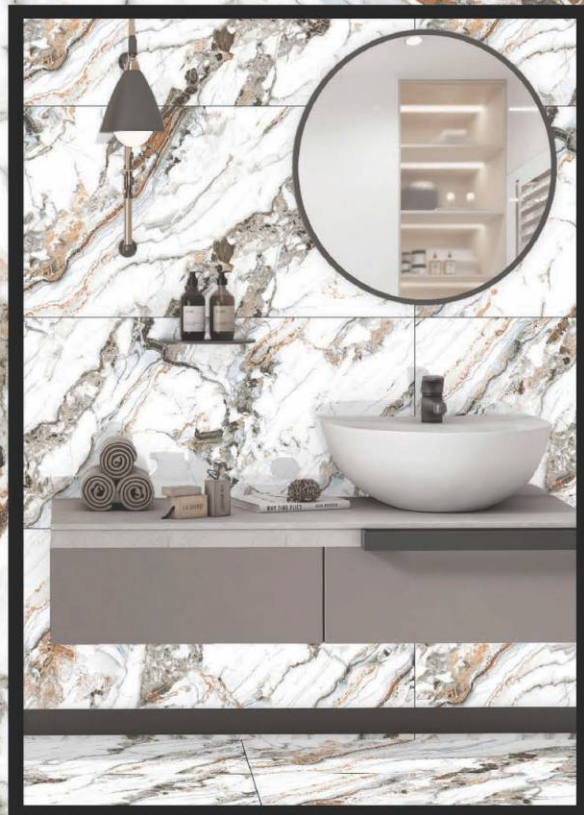

GS/SS PATRIS MULTY

SIZE :-
600x1200 mm

FINISH :-
GLOSSY CARVIN