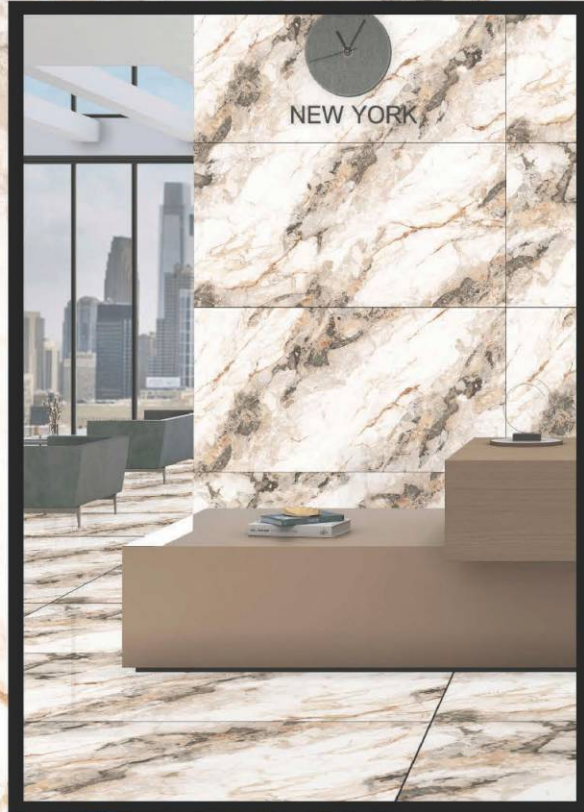

GS CAMEL GOLD

SIZE :-
600x1200 mm

FINISH :-
GLOSSY CARVIN