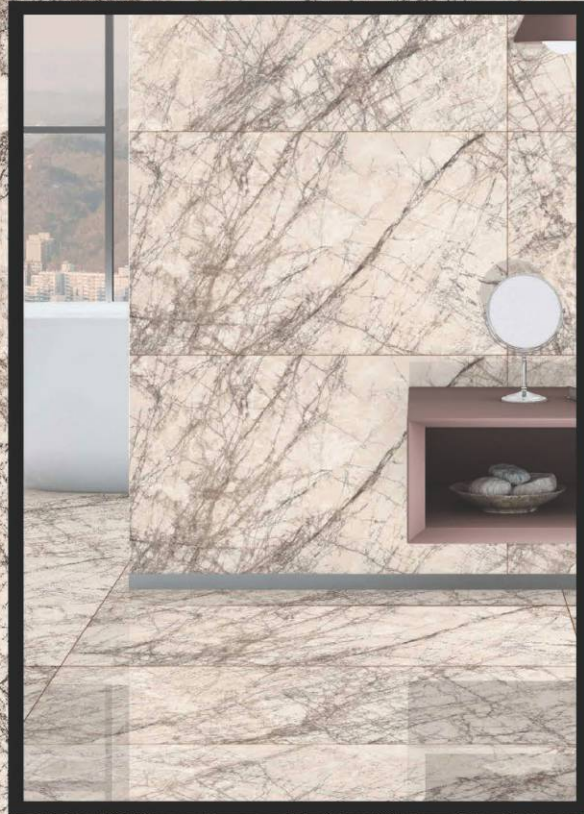

GS FLORIDA BROWN

SIZE :-
600x1200 mm

FINISH :-
GLOSSY CARVIN