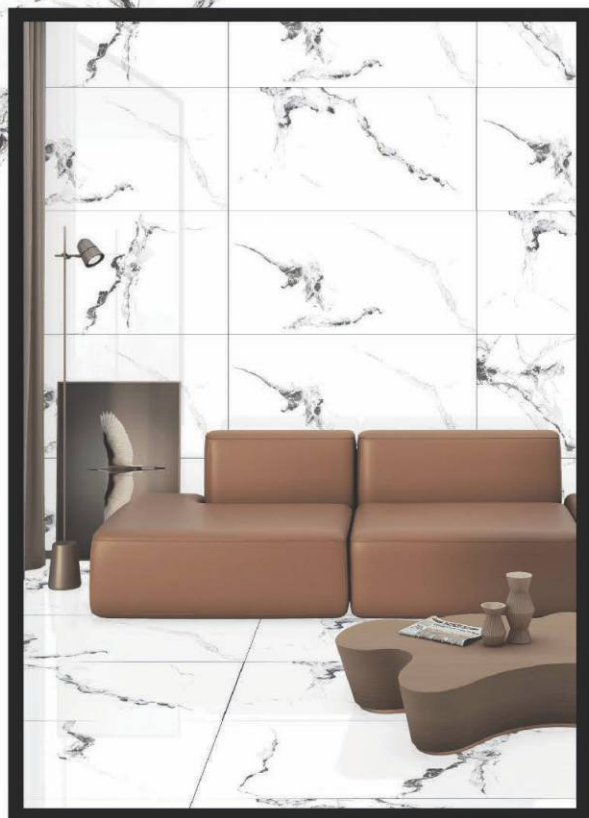

GS/SS ANTIQUE STATUARIO

SIZE :-
600x1200 mm

FINISH :-
GLOSSY CARVIN