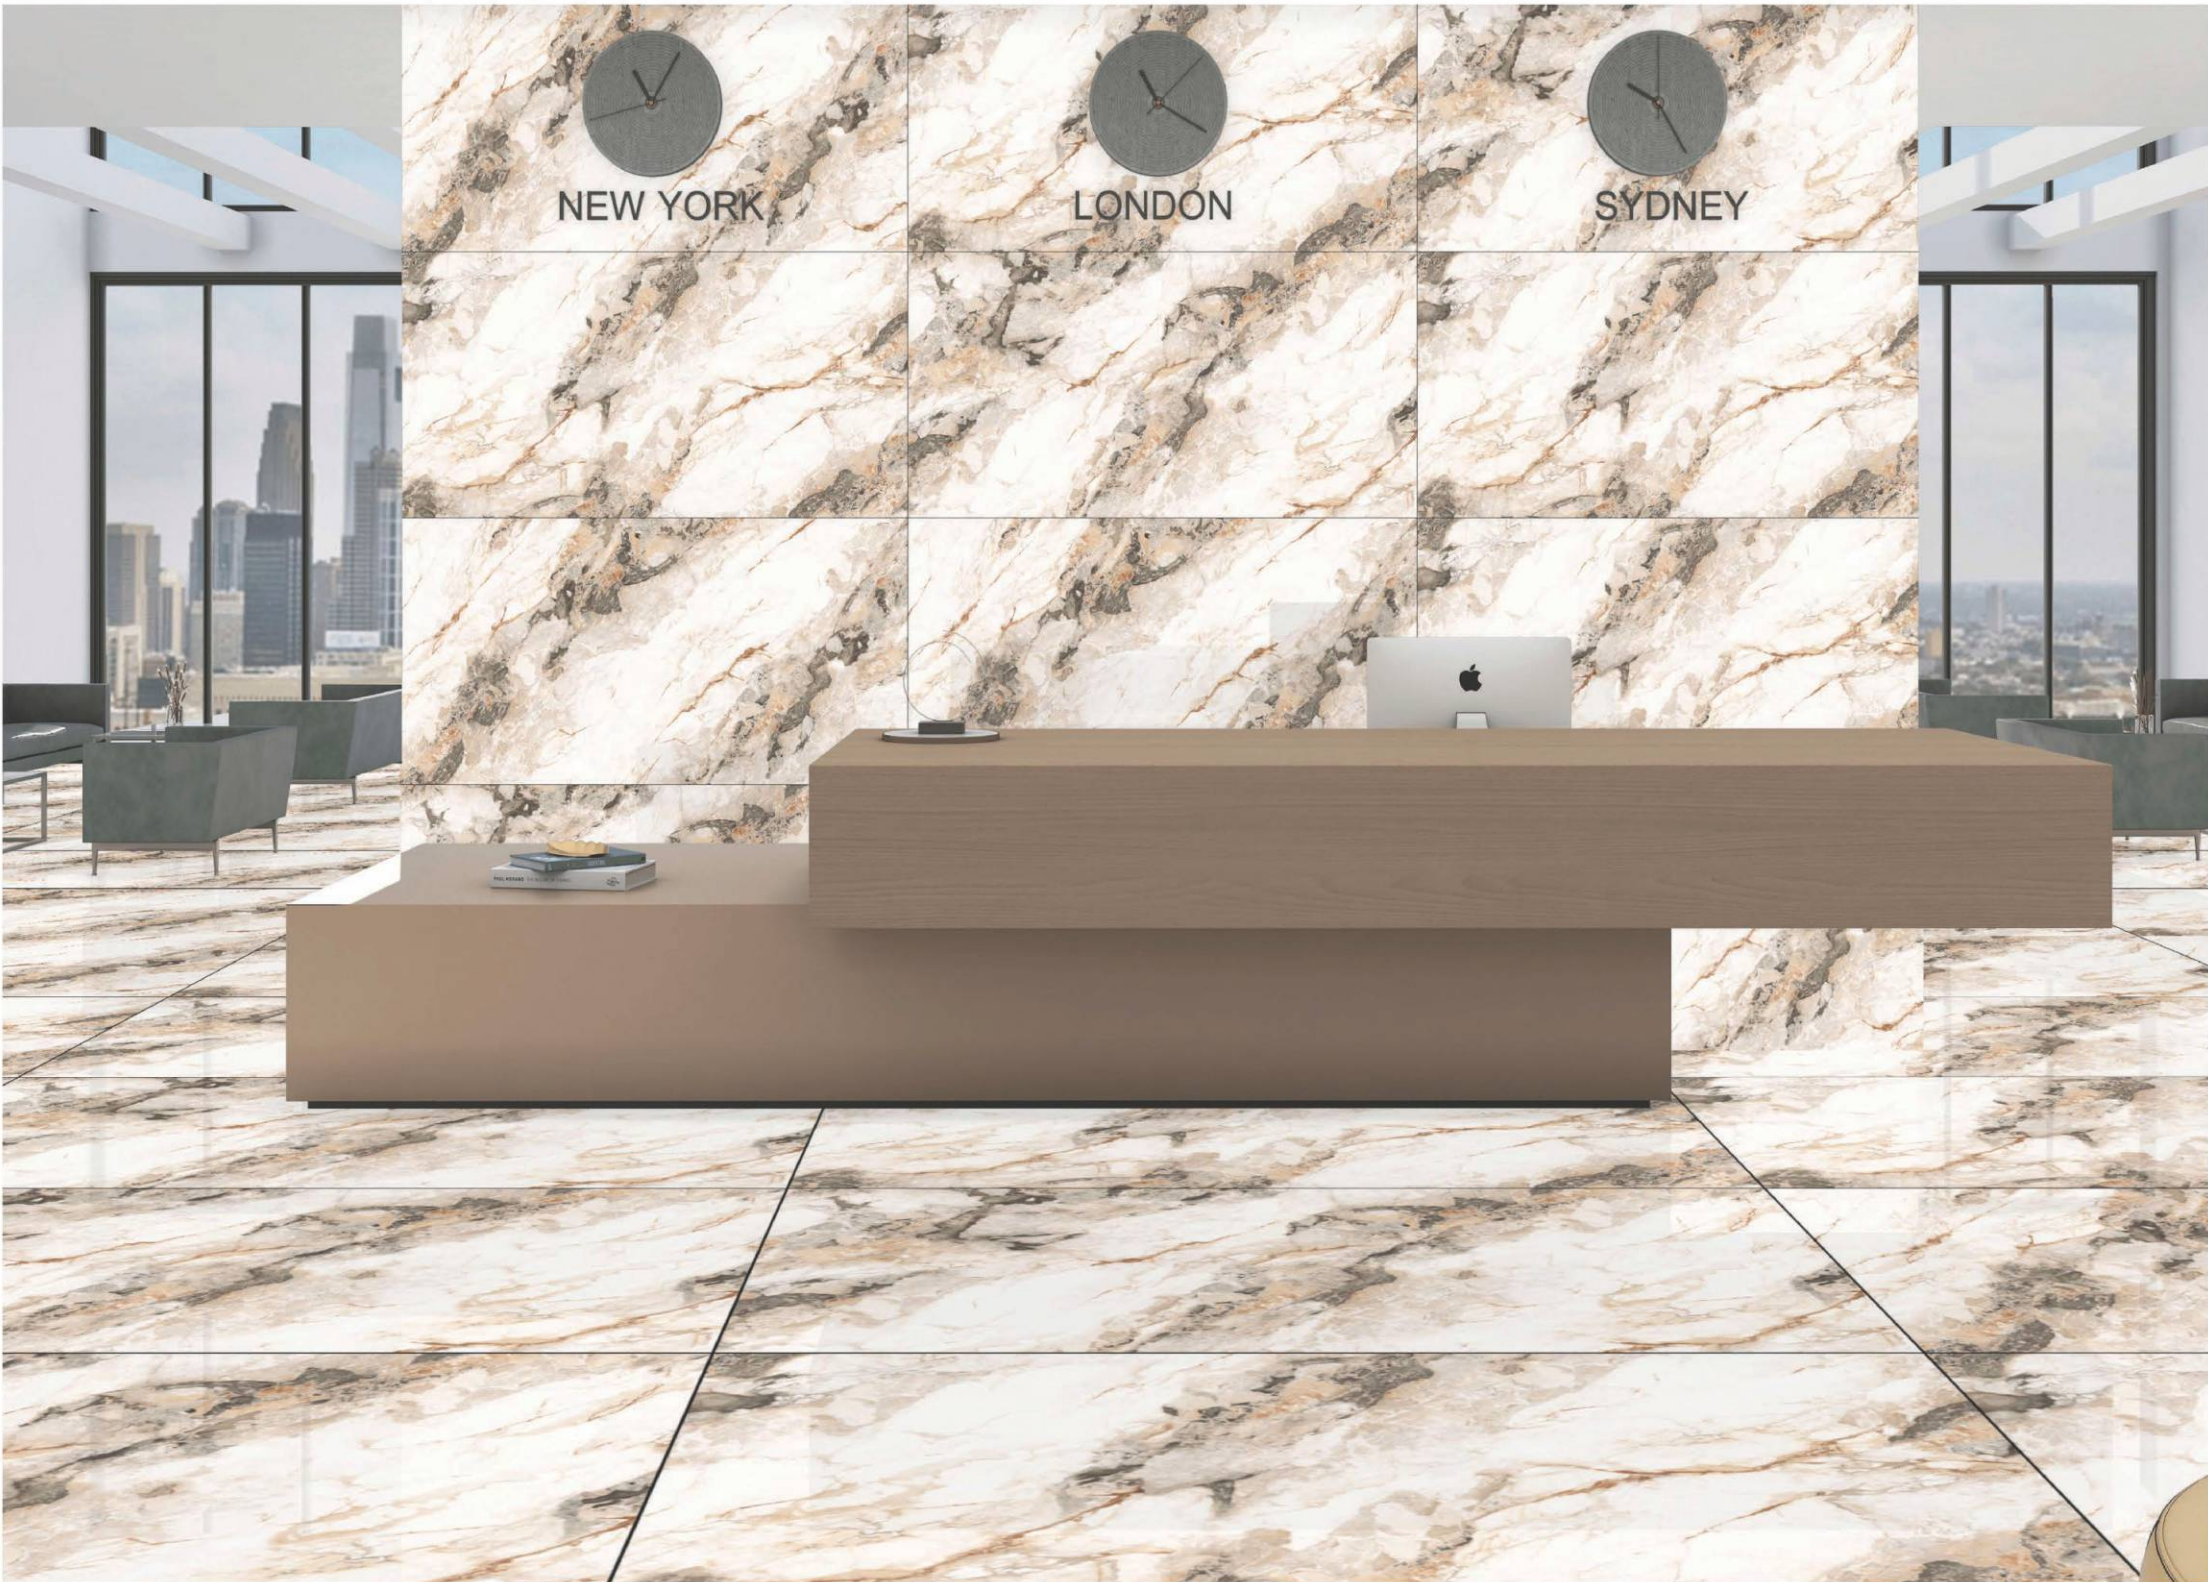

**SIZE :-**  
600x1200 mm

**FINISH :-**  
GLOSSY CARVIN

**GS/SS ATLANTA WHITE**

**SIZE :-**  
600x1200 mm

**FINISH :-**  
GLOSSY CARVIN

**GS BENTON BEIGE**

**SIZE :-**  
600x1200 mm

**FINISH :-**  
GLOSSY CARVIN