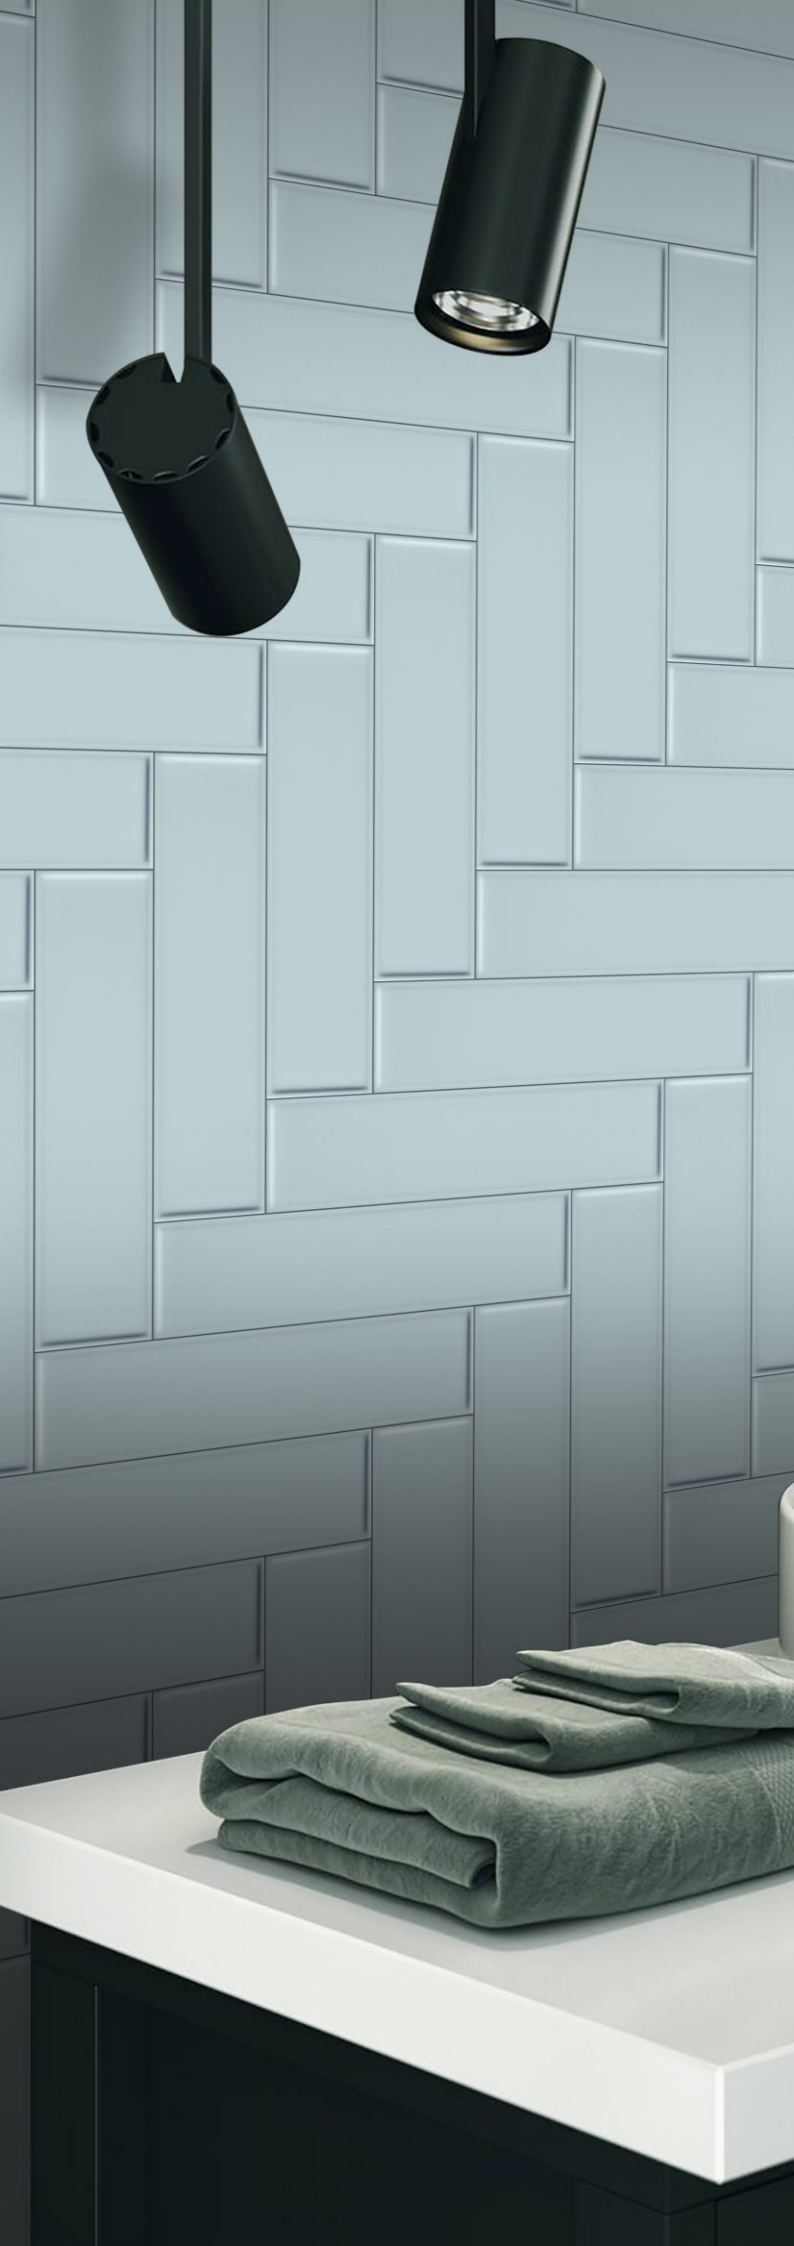

FOREST GREEN

CLOUDY PUNCH - (75x150)

SHALLOW PUNCH - (65x260)

MATT

GLOSSY

FOREST GREEN

WHITE

FOREST GREEN