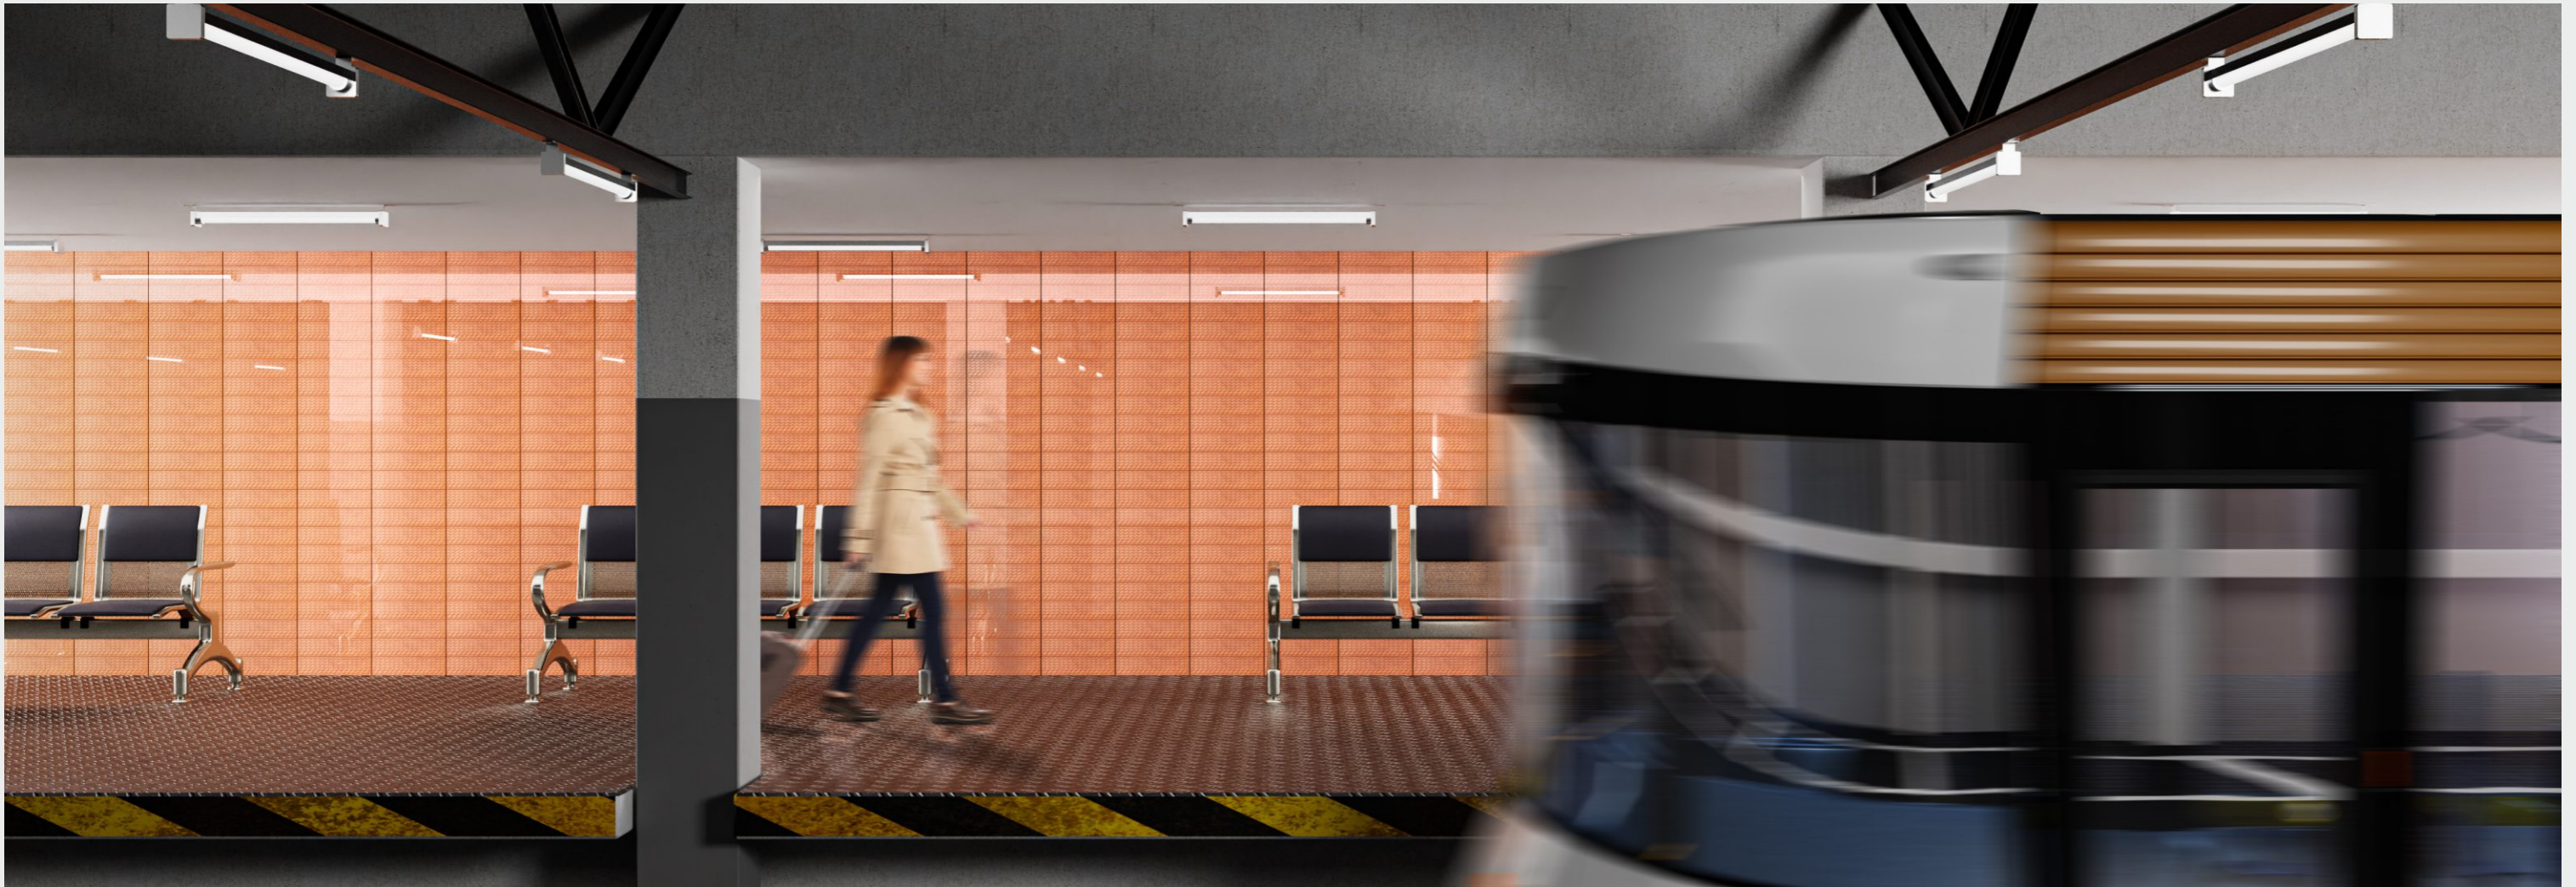

EXCEPTIONAL BEYOND IMAGINATION

www.durezagrano.com

SUBWAY
COLLECTION 2022

SUBWAY DESIGN

Discover the world of Tile

Subway tile has a timeless and unobtrusive appearance that works well in various settings, from ultra-modern to traditional. In general, subway tiles are rectangular and tiny to medium in size. In glossy, undulated, matte, and beveled surfaces, we provide the broadest selection of subway/metro tiles. These tiles are perfect for any space because it gives a luxurious feel.

GLOSSY FINISH

Something you cannot Forget

MATT FINISH

Beautiful tiles like never Before

FINISHES

All of the Magnificence is Yours

One of the most popular tiles for home décor and some commercial areas is the distinctive matte tile because of its matte finish, rough surface to suit a slippery environment, and sturdy and durable qualities. Installing Matte tiles on a wall or floor can provide a trendy and beautiful appearance to any space.