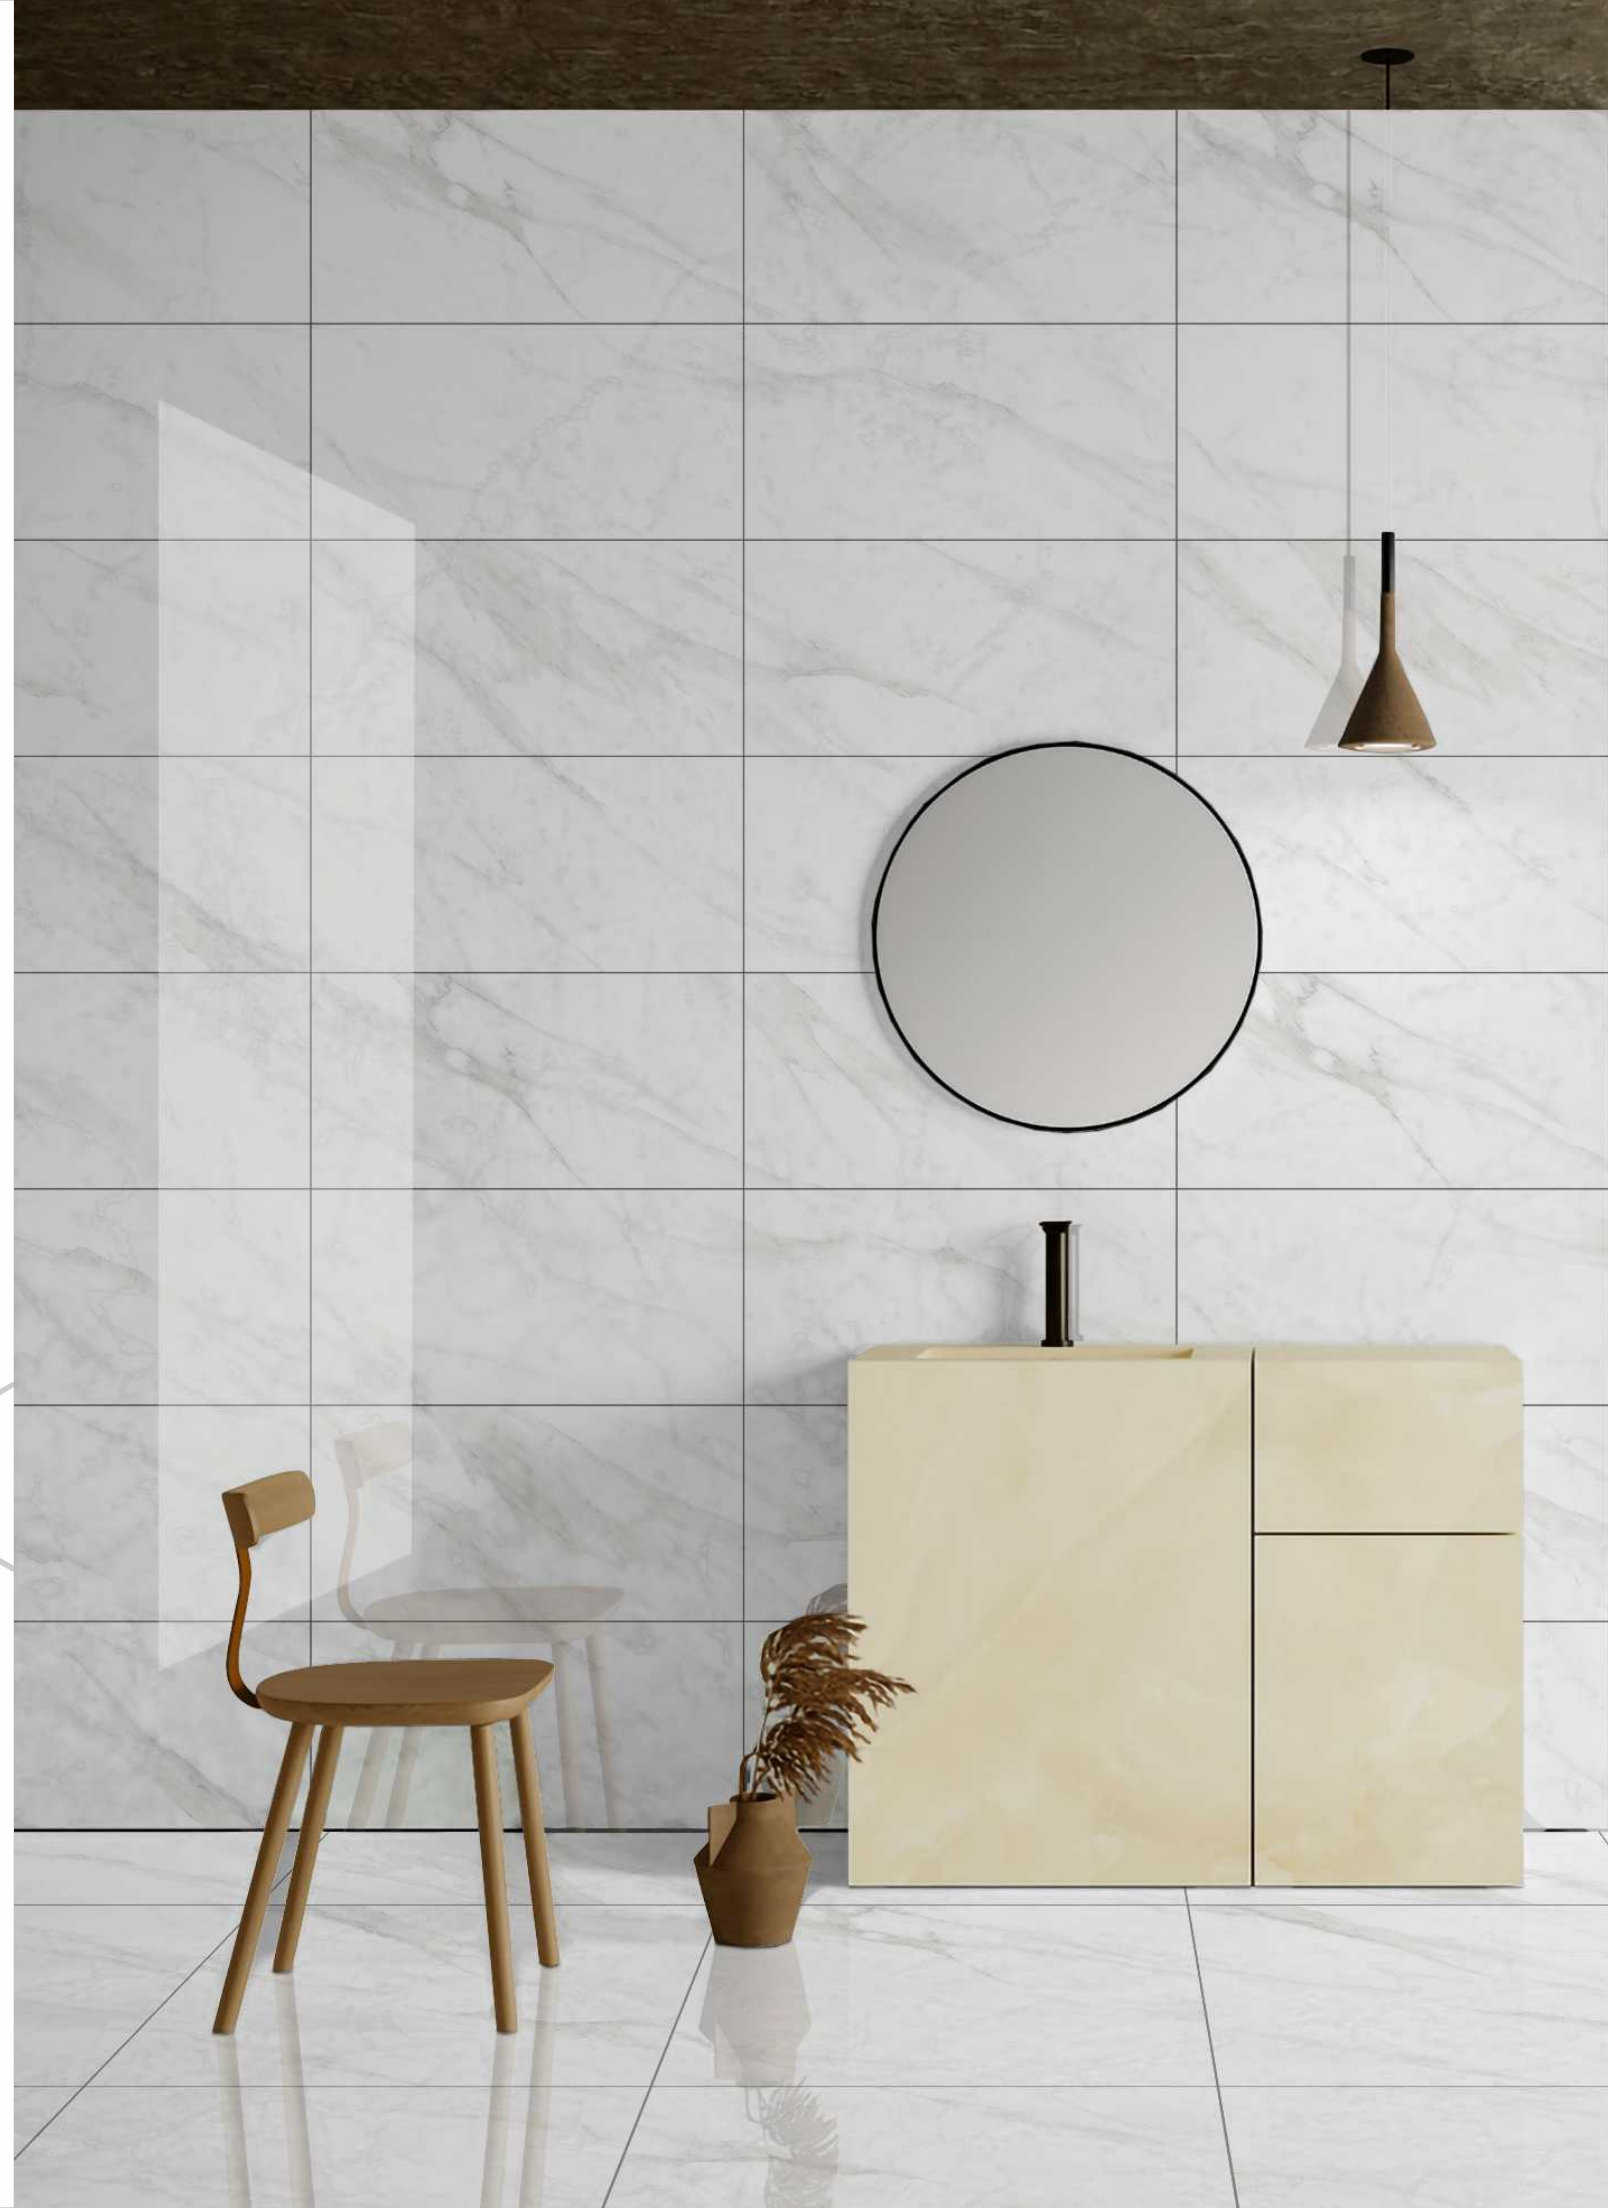

5001

Surfaces:
GLOSSY

dureza
GRANITO

30x60cm

60x60cm

www.durezagrano.com