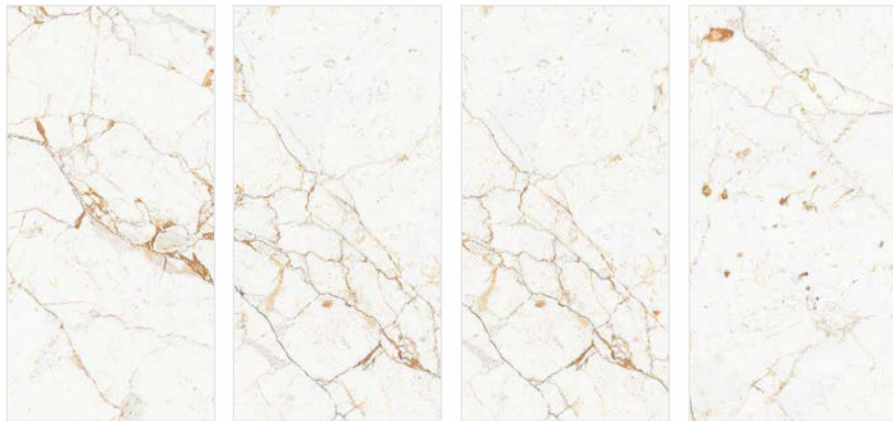

**Pristain Crema**

Surfaces:  
**GLOSSY**

30x60cm

60x60cm

**Prod Diana Yellow**

Surfaces:  
**GLOSSY**

30x60cm

60x60cm