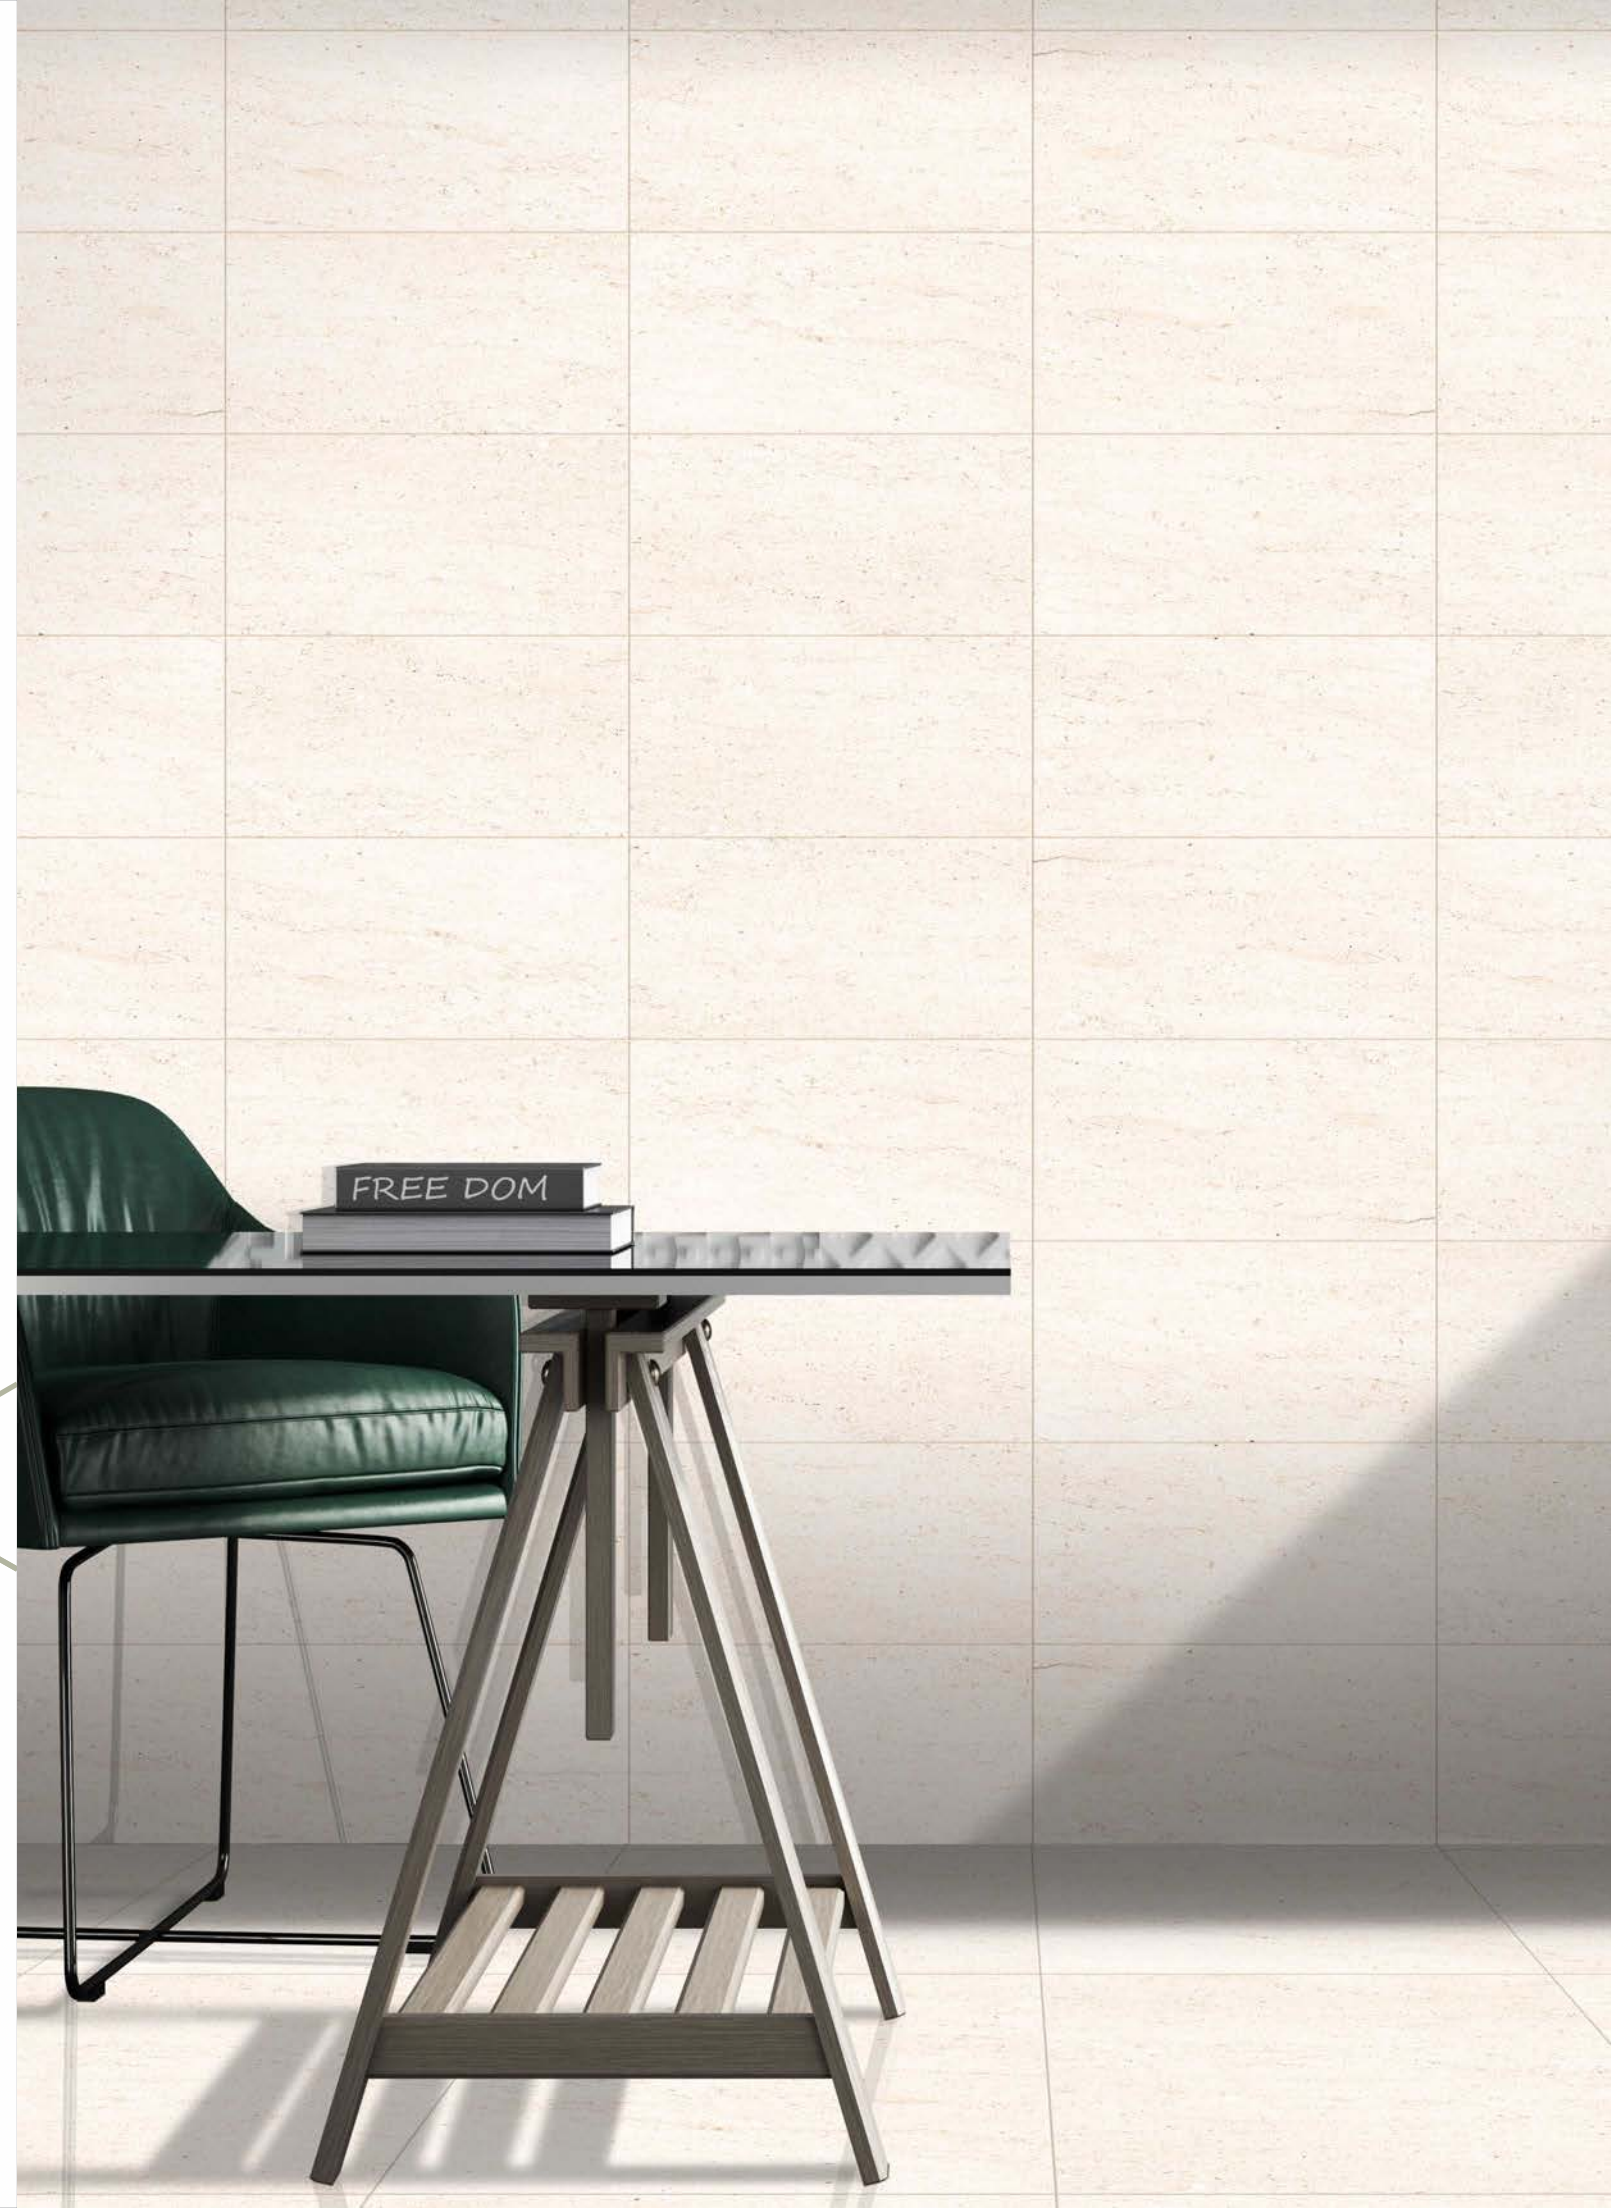

Crate White

Surfaces:
GLOSSY