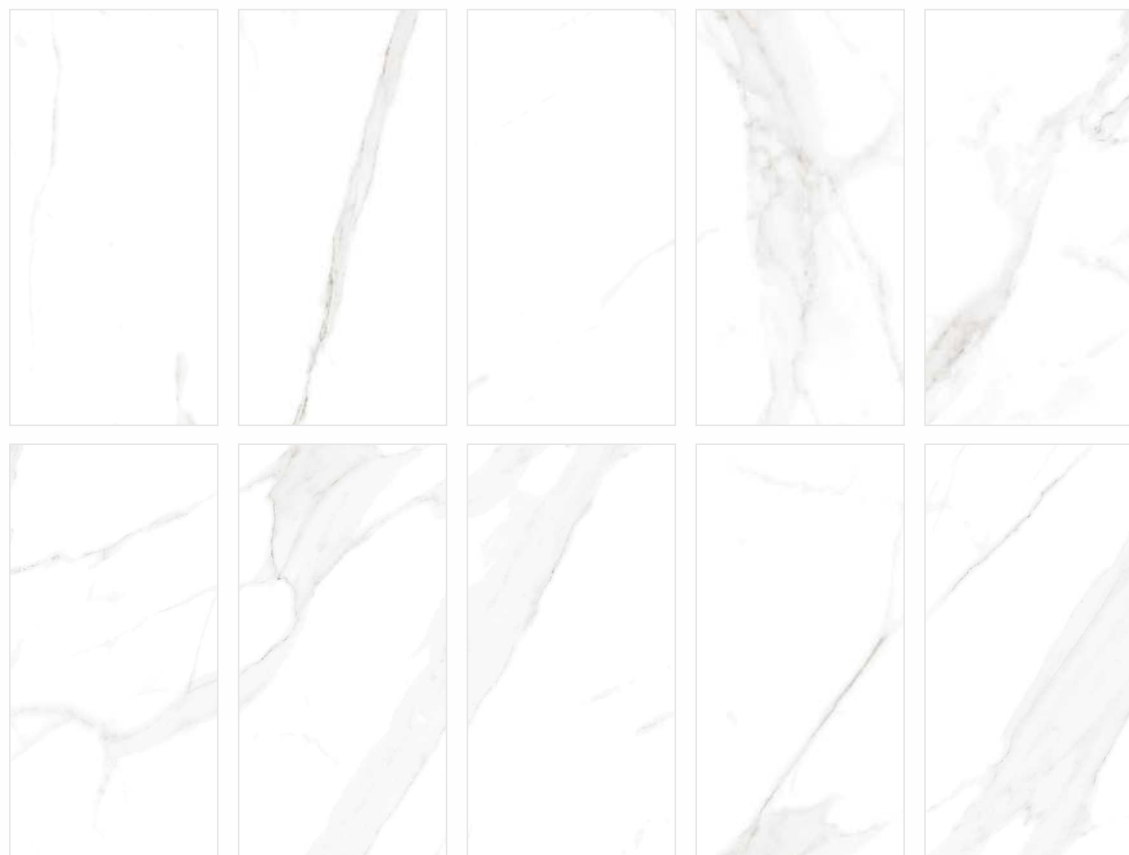

Miami Bianco

Surfaces:
GLOSSY