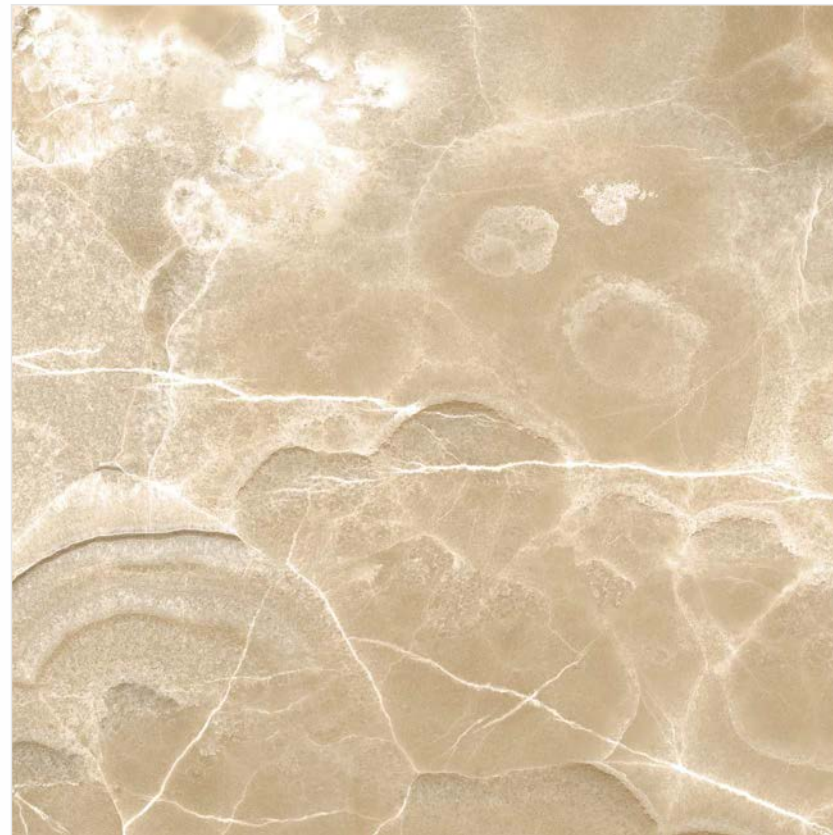

Lugano Brown

Surfaces:
GLOSSY

60x60cm

www.durezagrano.com