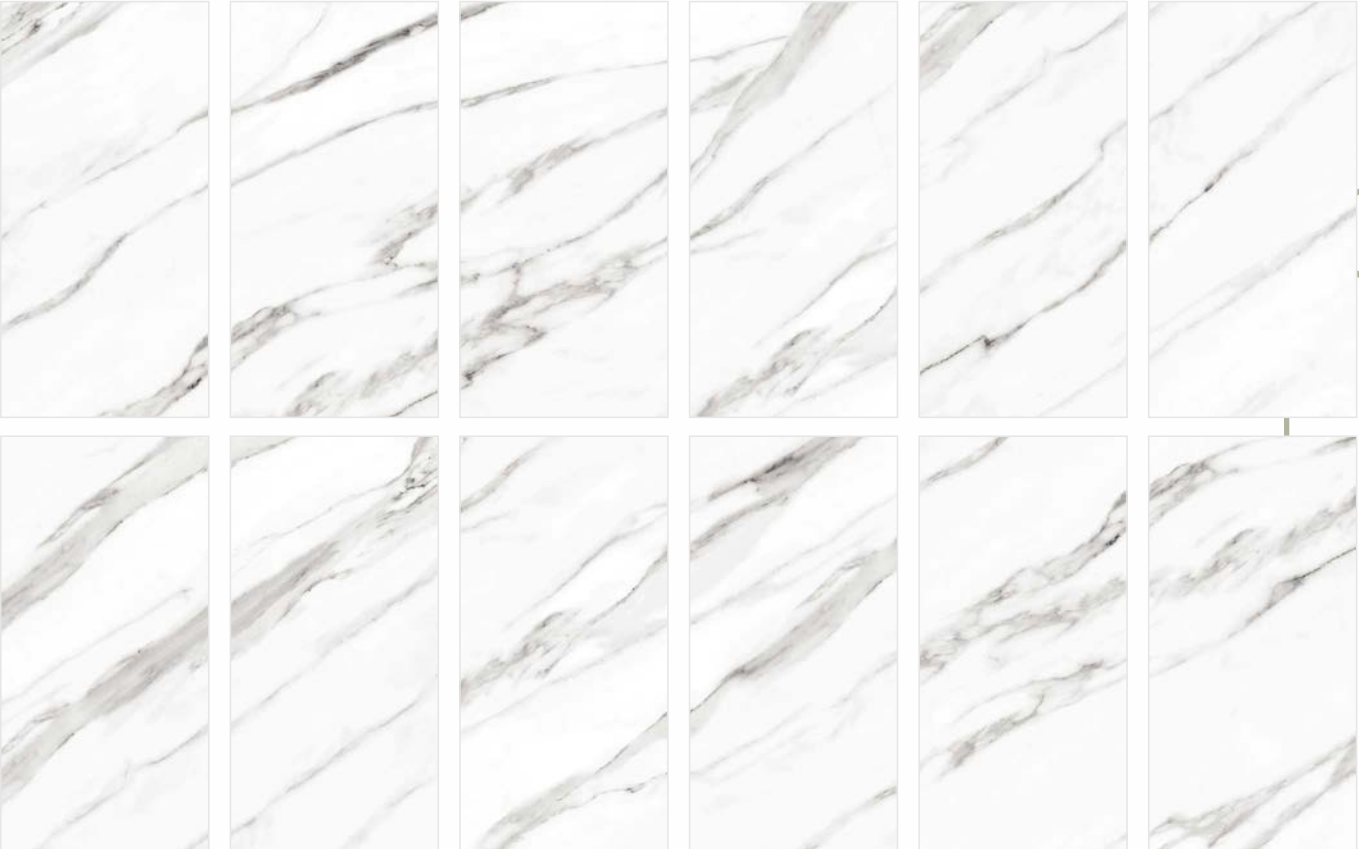

Morphin White

Surfaces:
GLOSSY