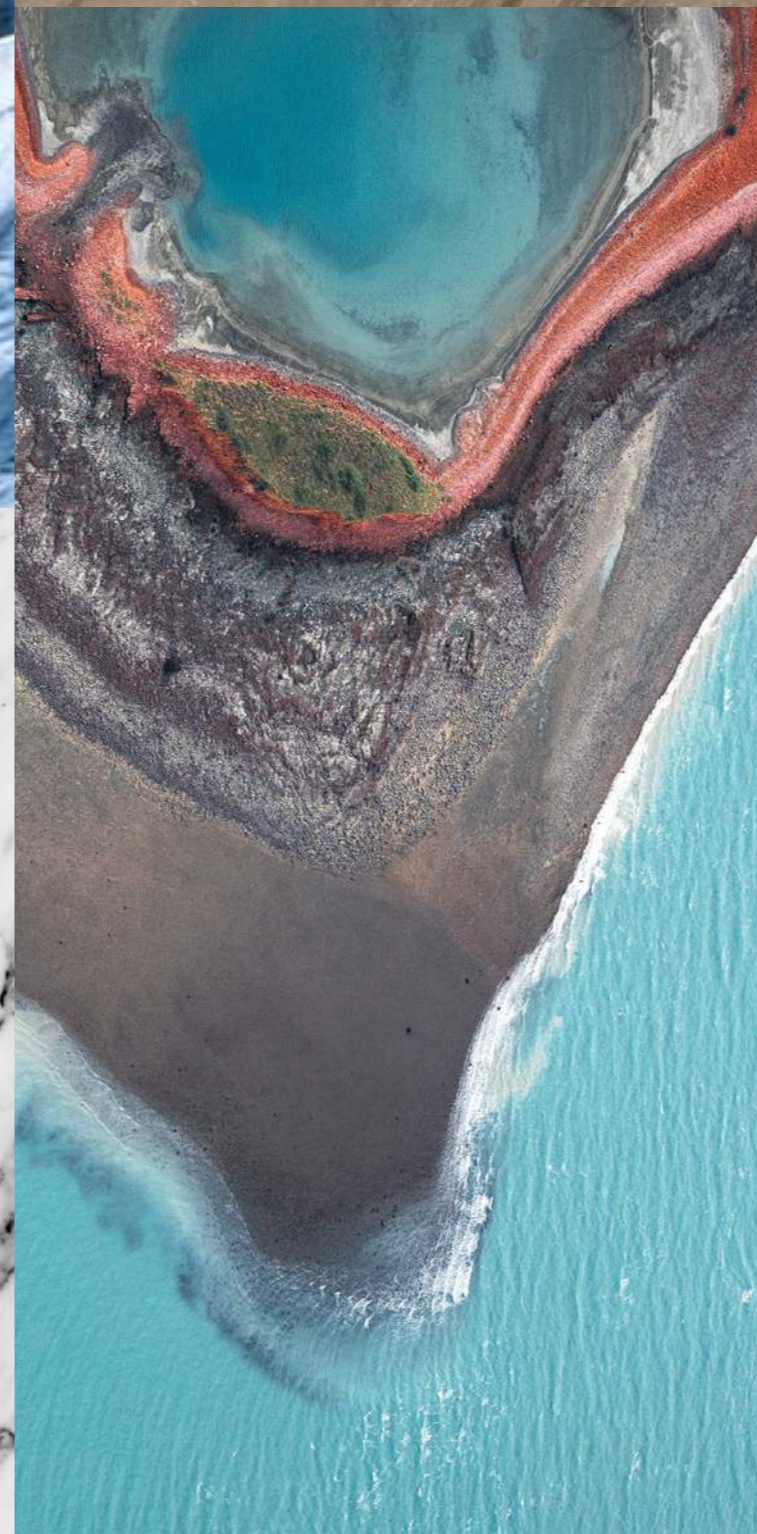

30x60cm
60x60cm
GVT
PGVT