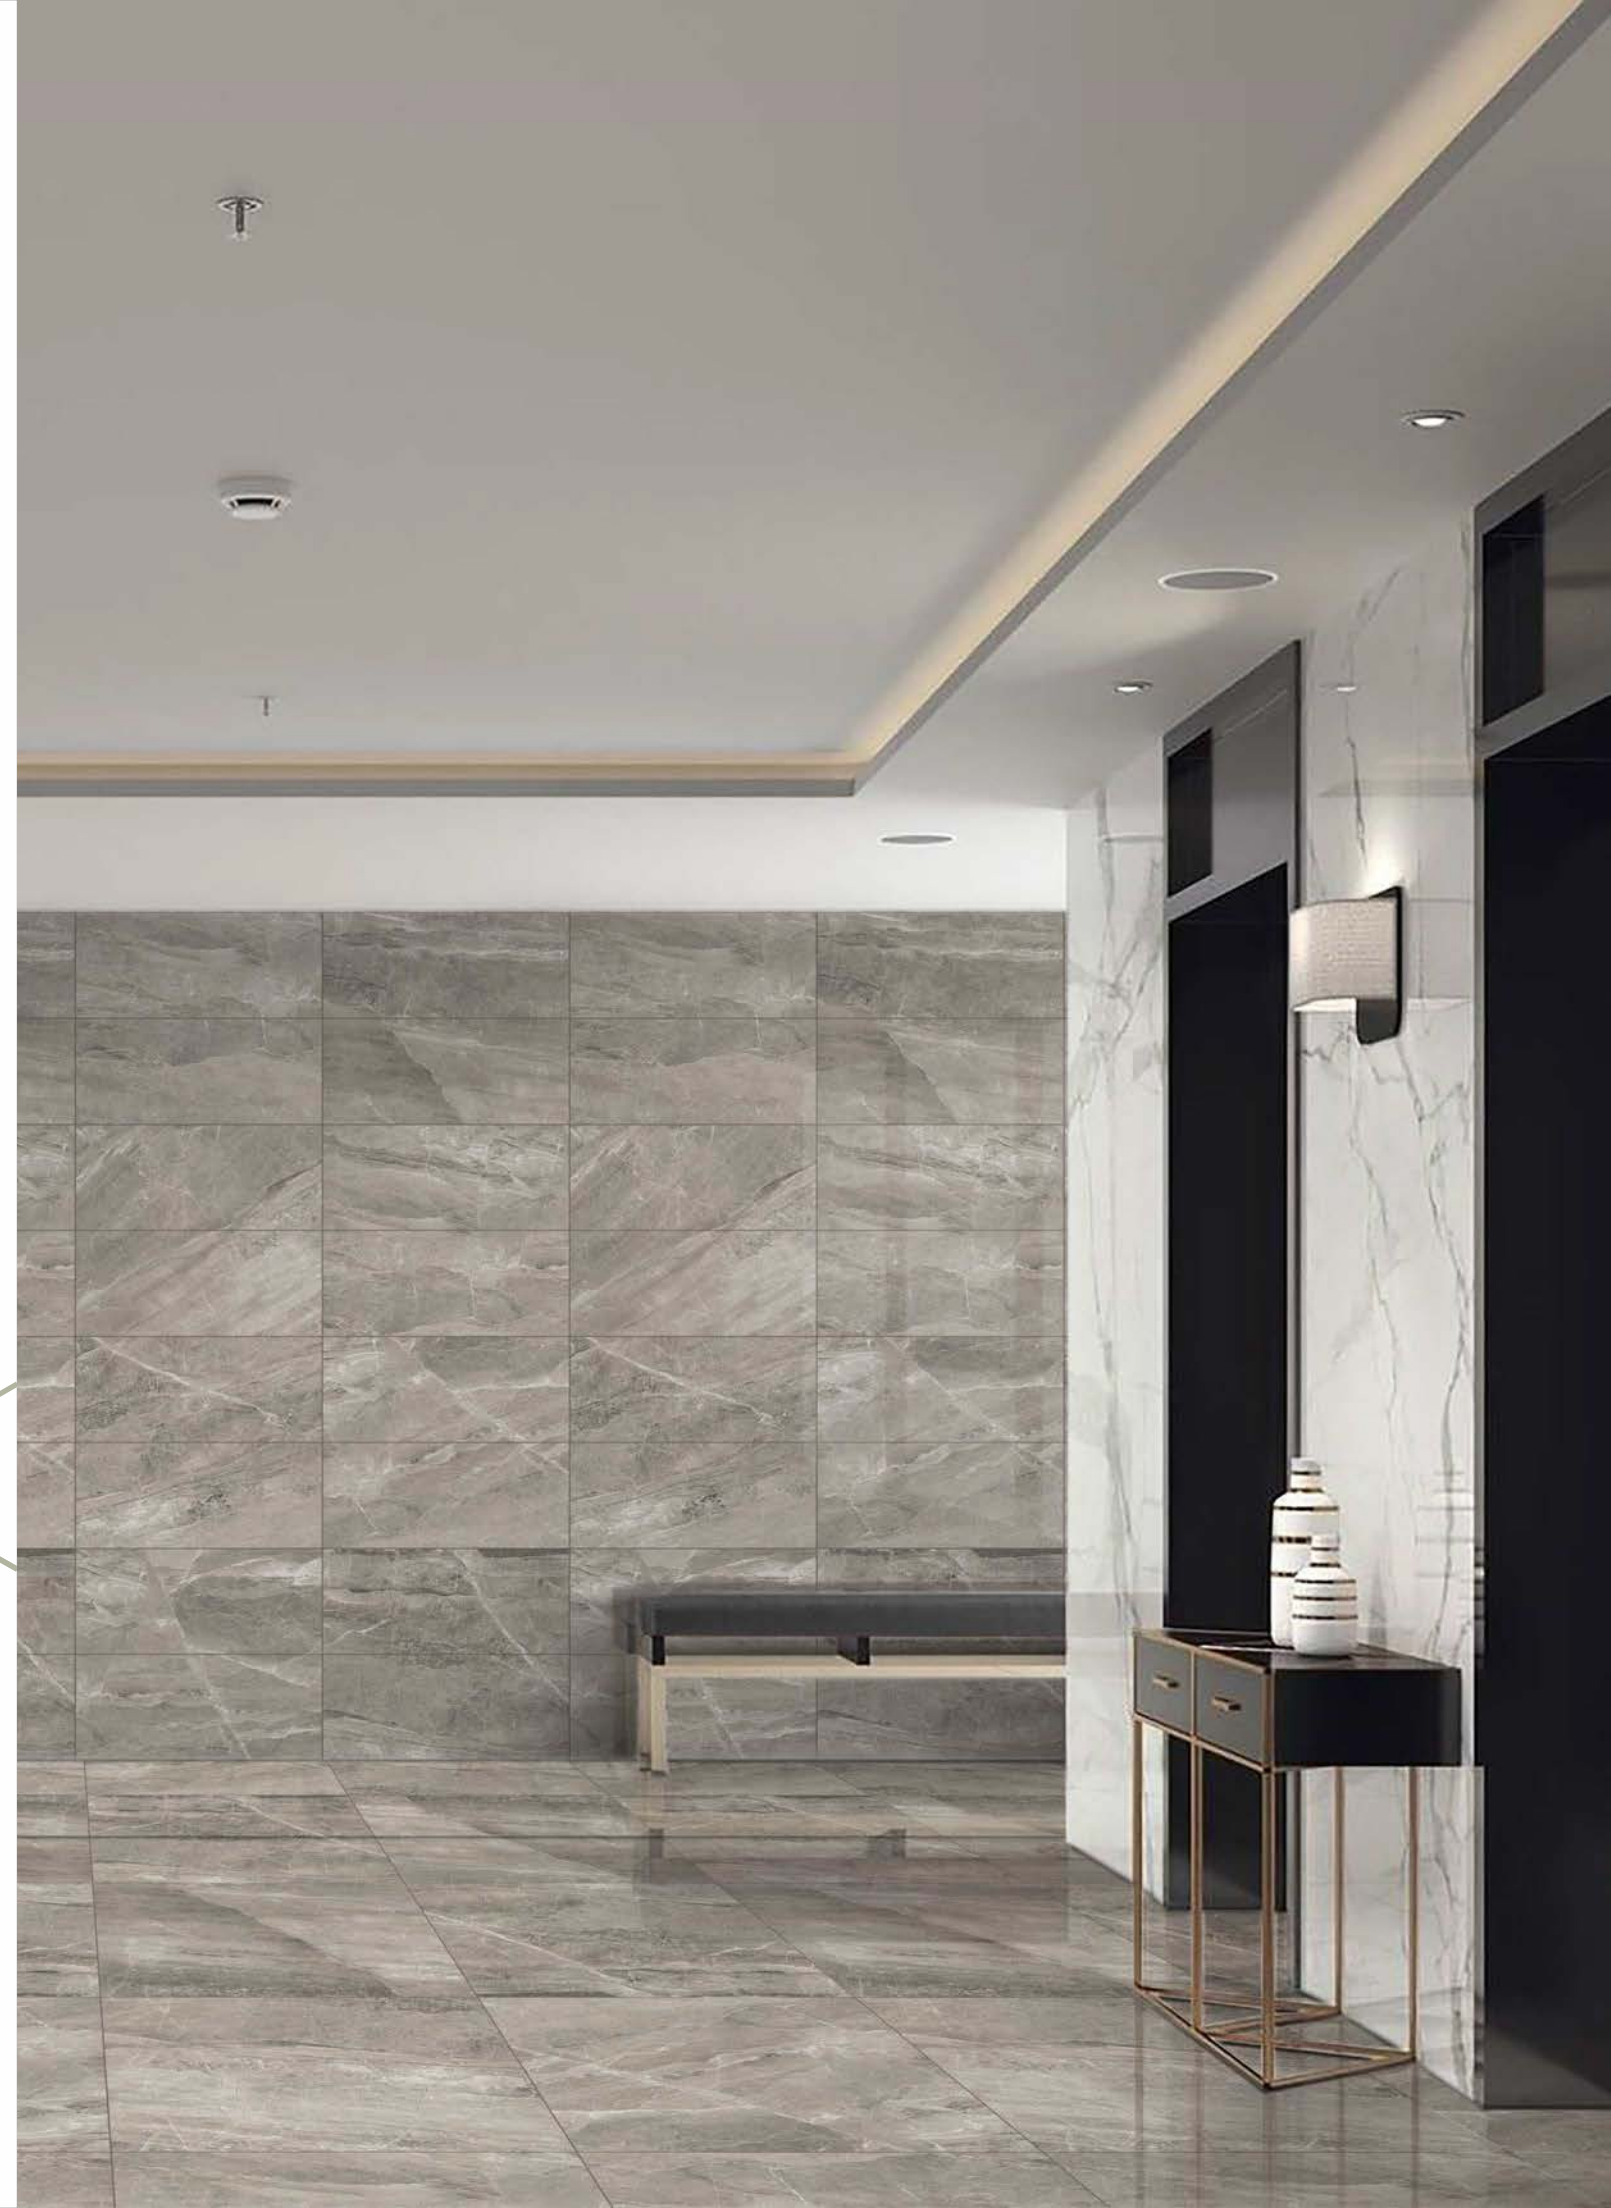

Mainstream Grey Pulido

Surfaces:
GLOSSY