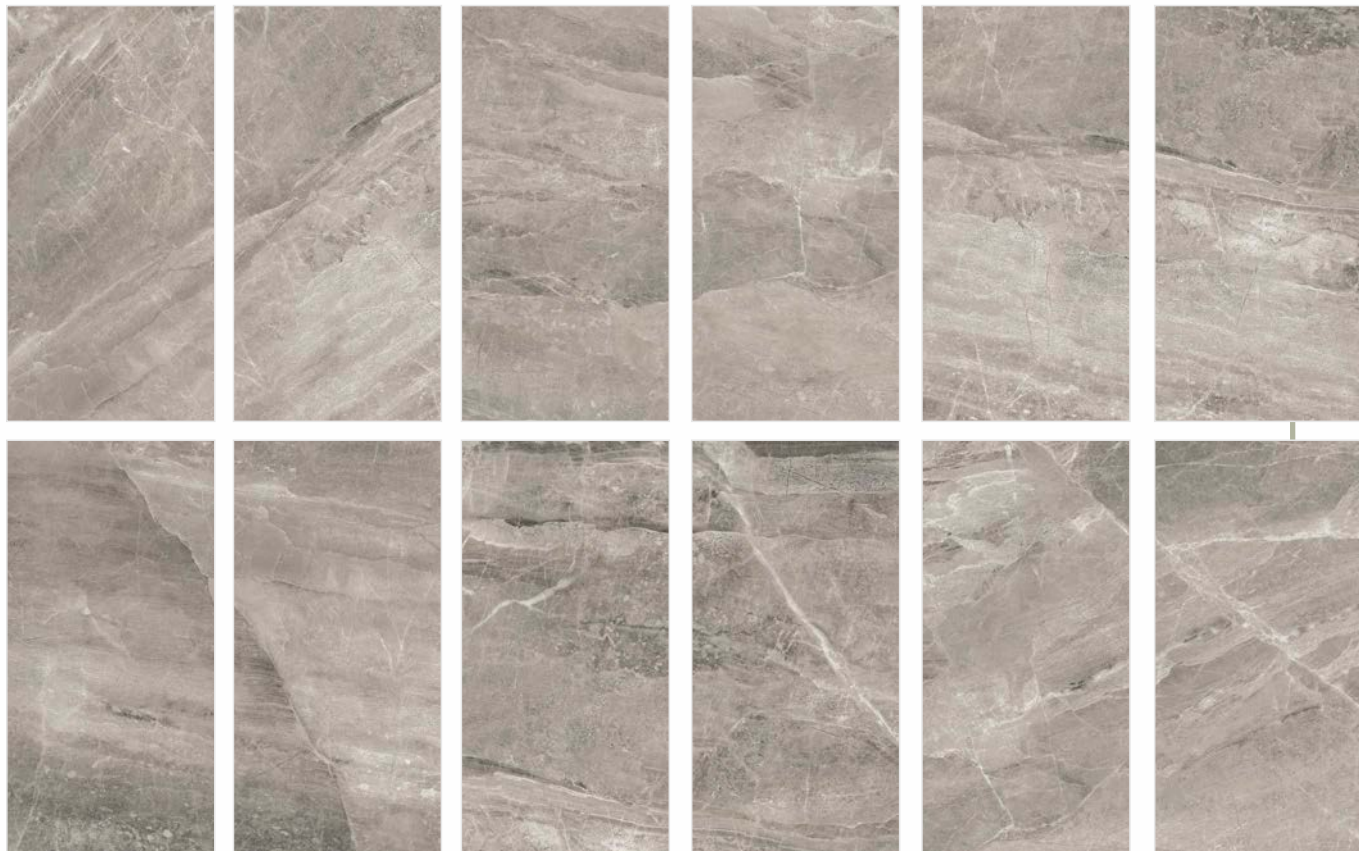

Mainstream Grey Pulido

Surfaces:
GLOSSY