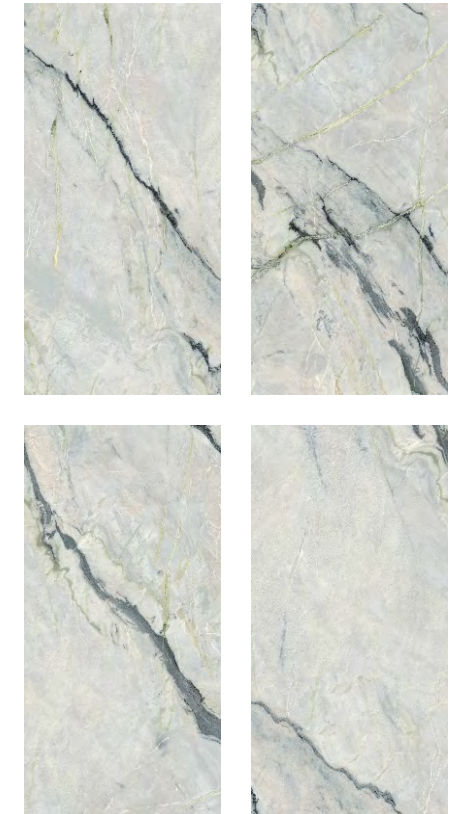

AVAILABLE SIZES:

FINISH: **GLOSSY** | THICKNESS: **9MM** | RANDOM: **4**

ARACTIC NATURAL

AVAILABLE SIZES:

FINISH: **GLOSSY** | THICKNESS: **9MM** | RANDOM: **8**

PERLATO AQUA

AVAILABLE SIZES:

300x 600MM	
	800x 800MM
600x 600MM	
	800x 1600MM
600x 1200MM	