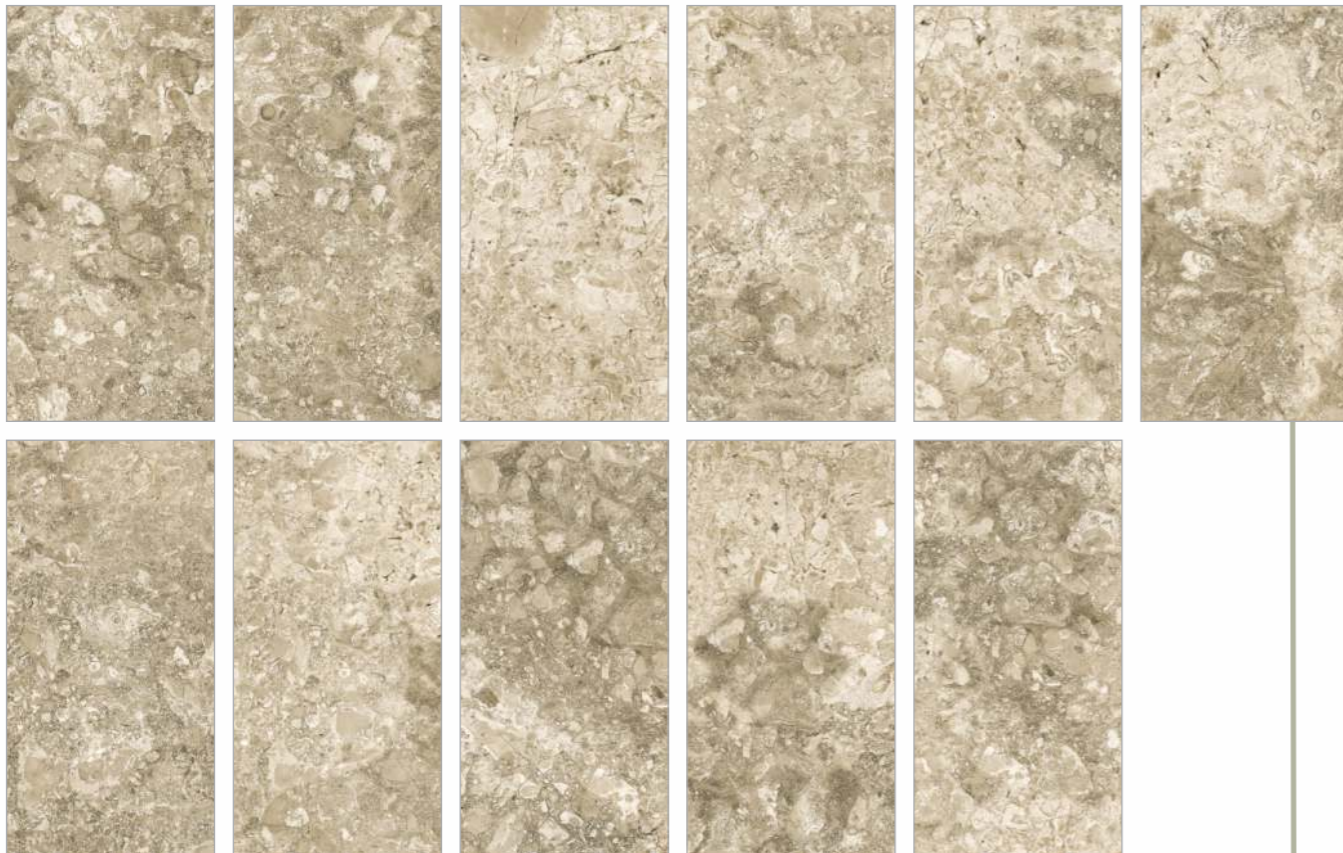

**stoney
brown**

Surfaces:
MATT

dureza
GRANITO