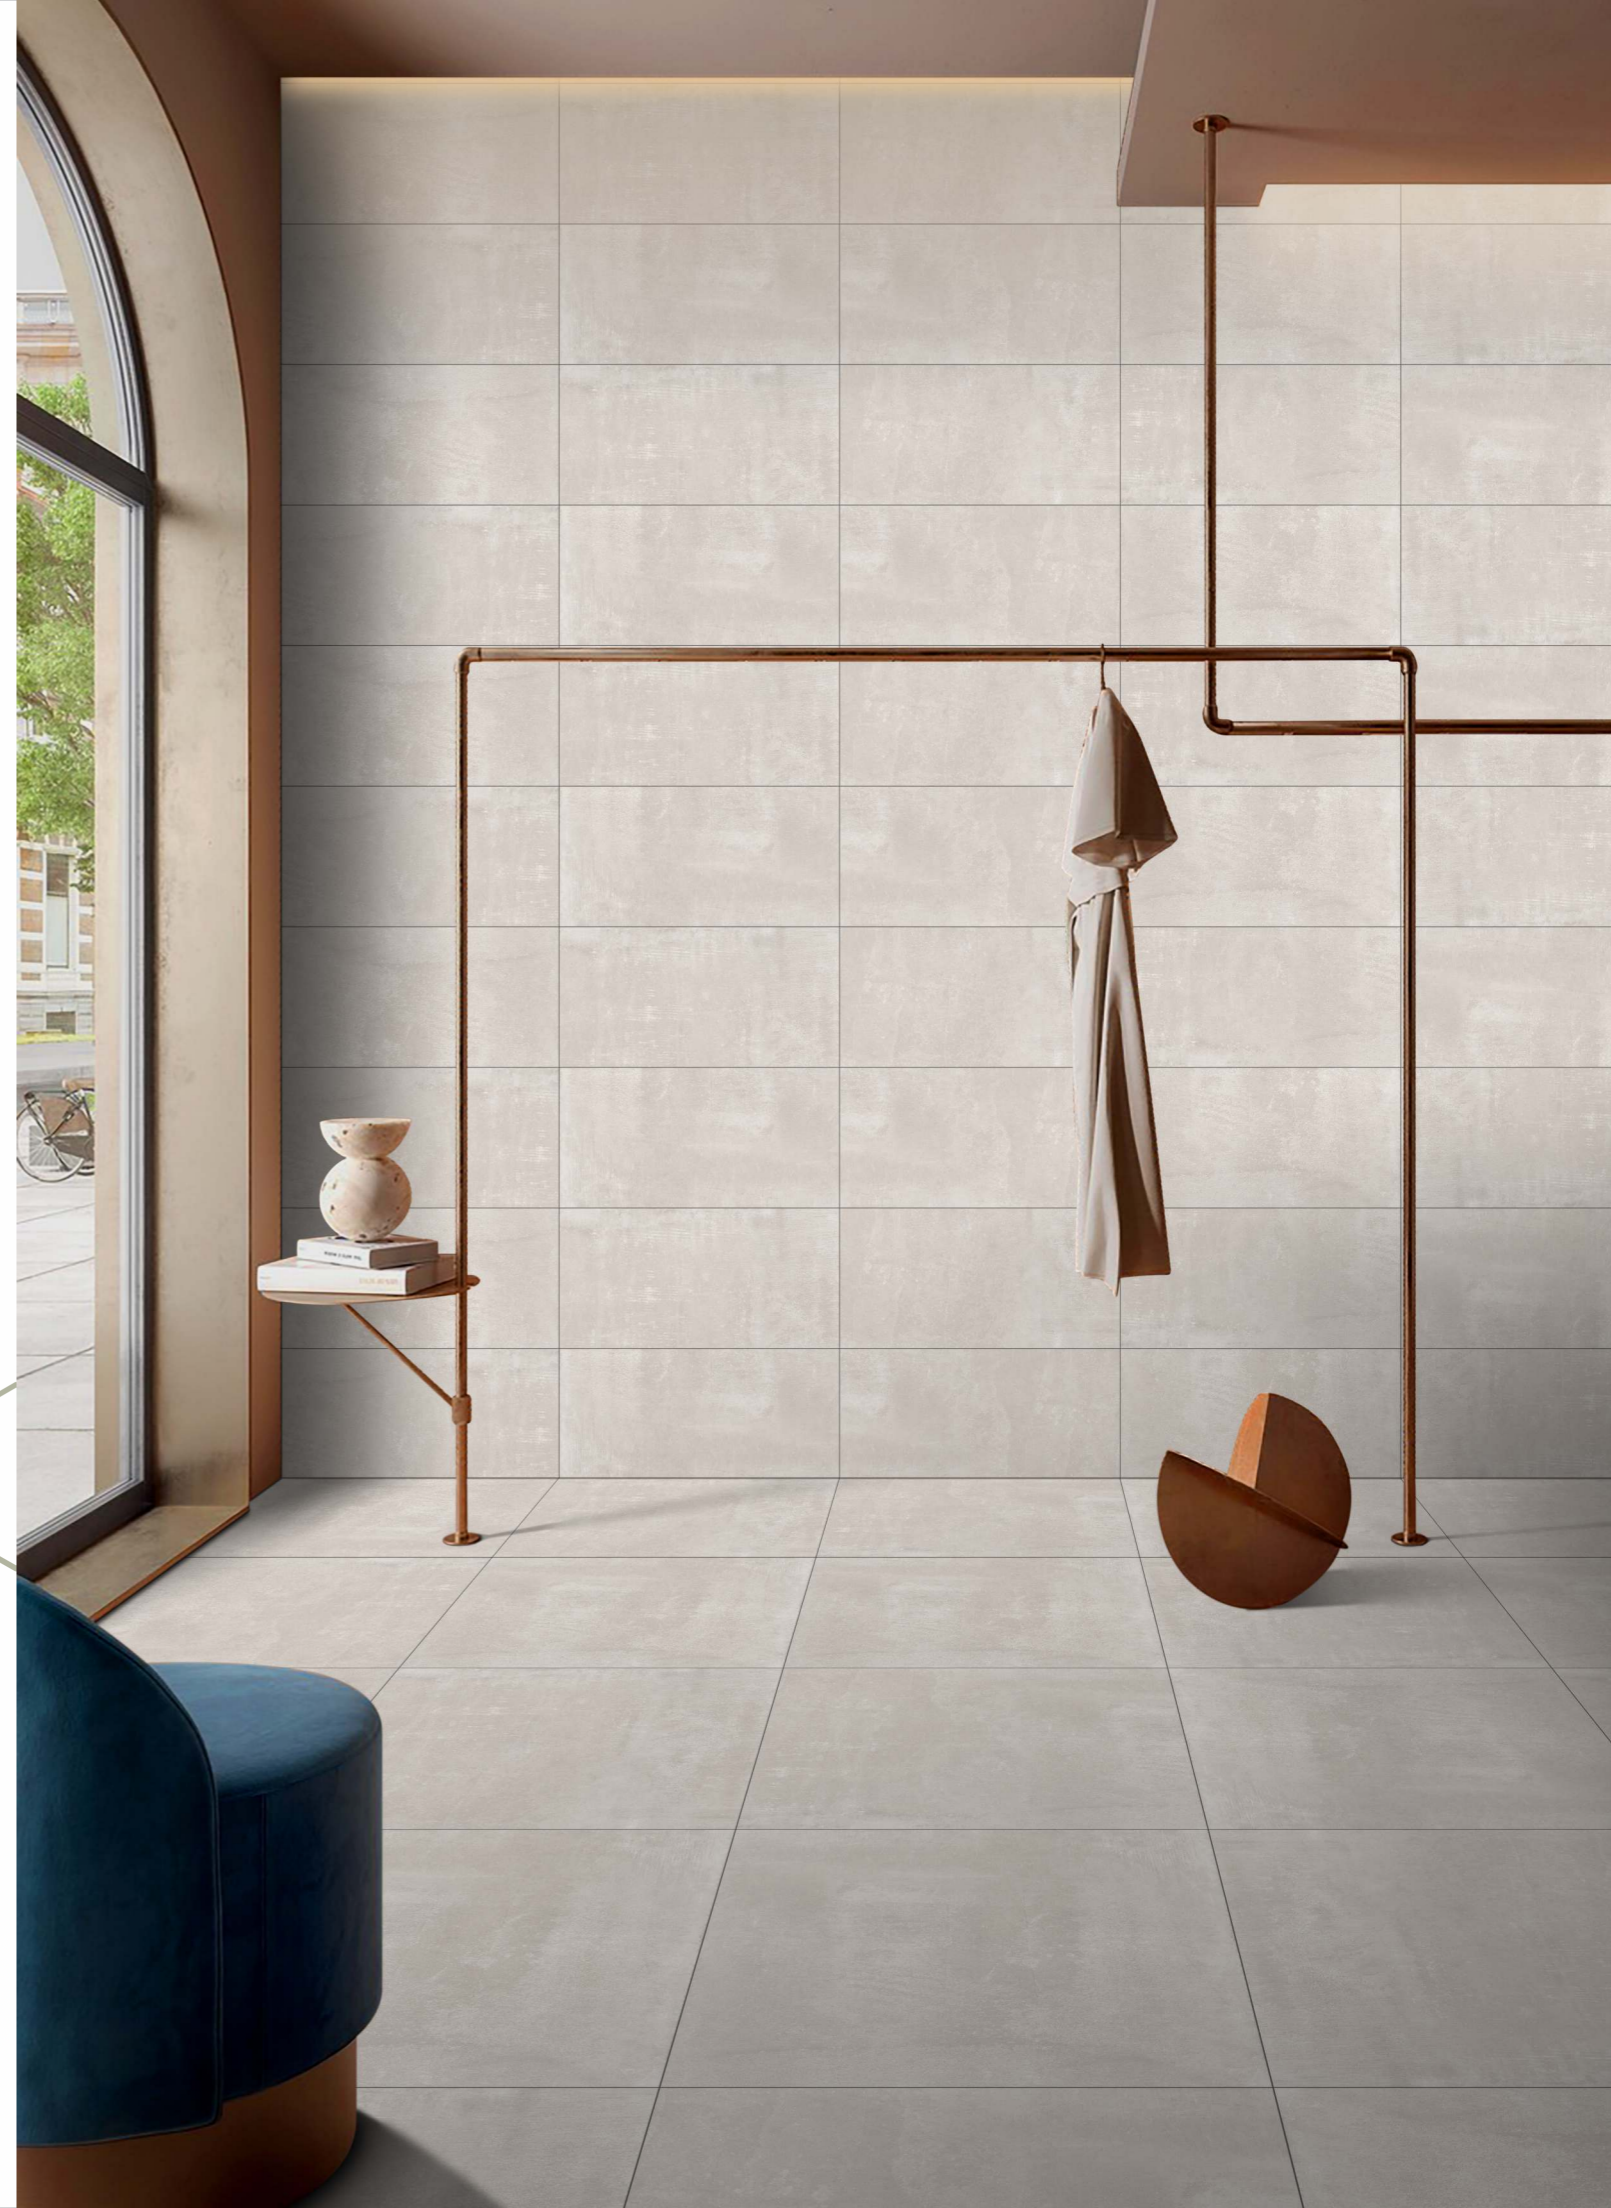

Cavga
Grey

Surfaces:
MATT

dureza
GRANITO