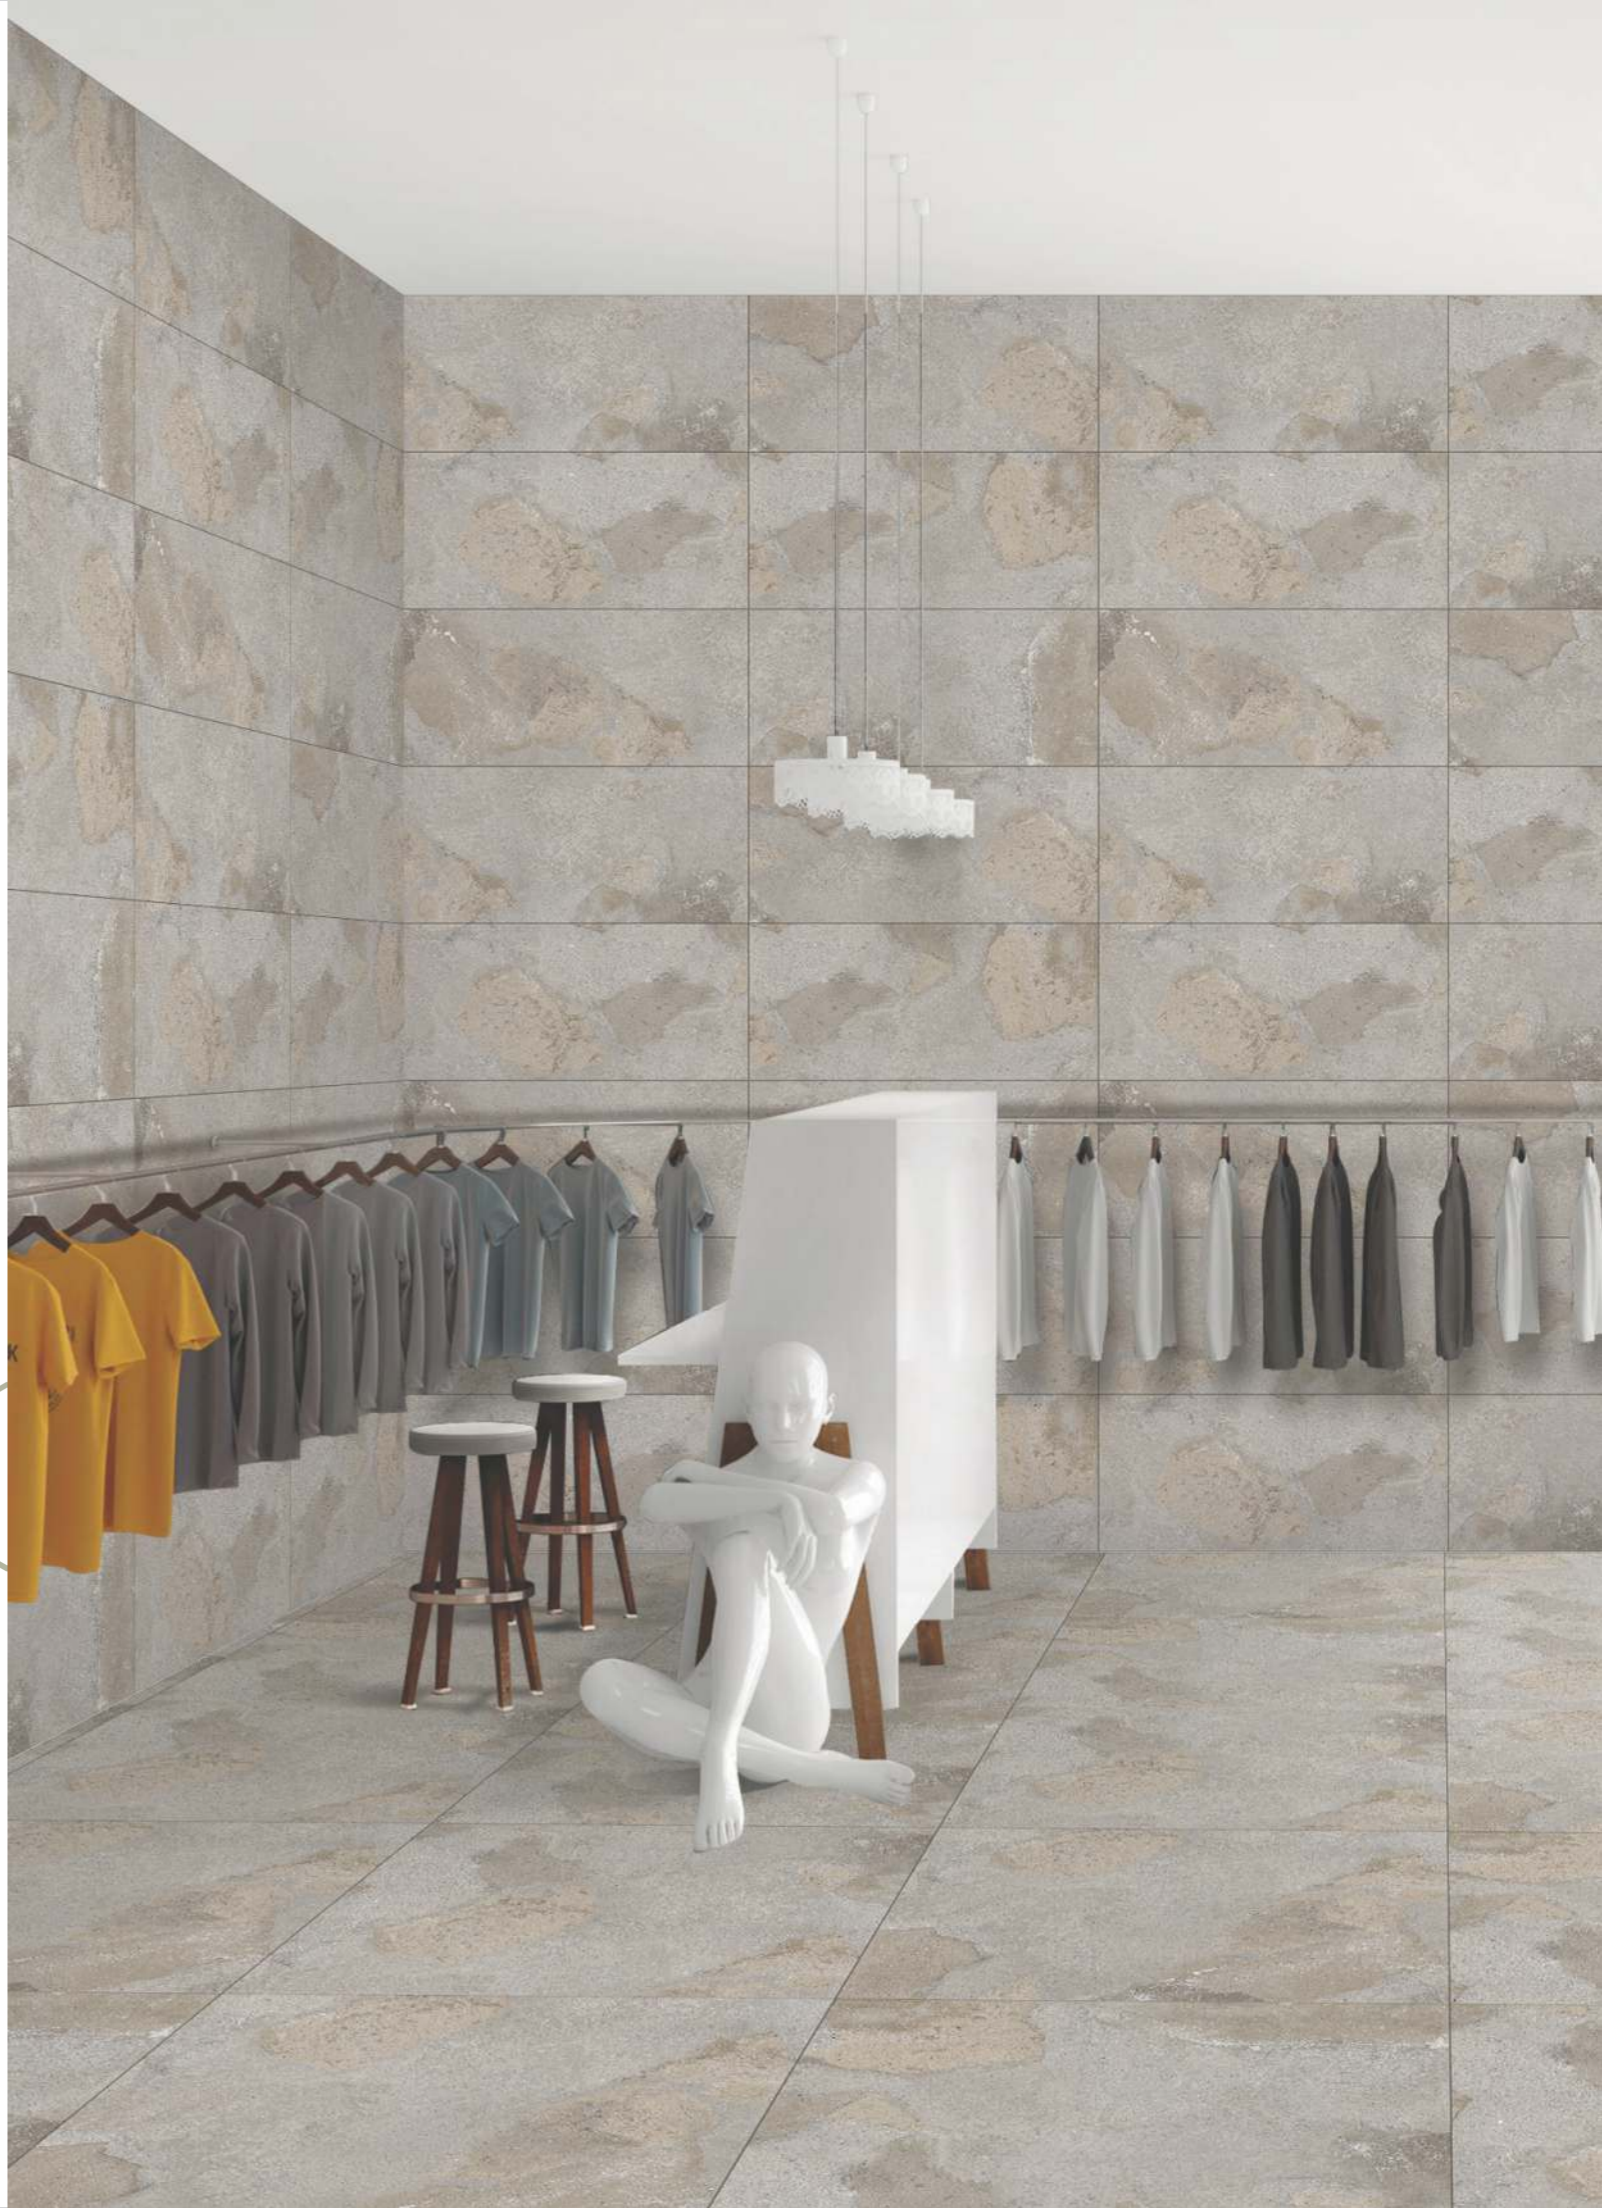

ureza
GRANITO

GVT / PGVT