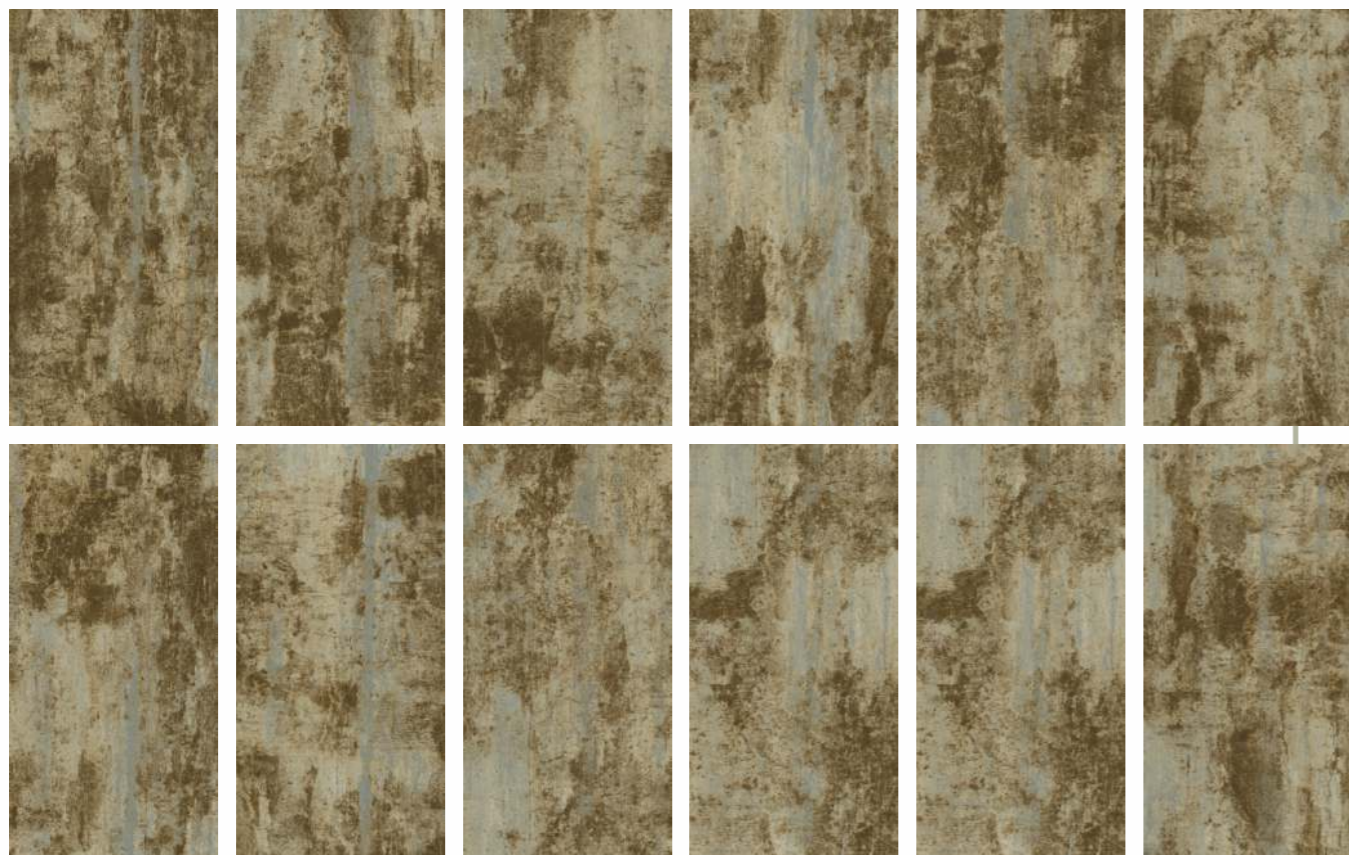

metal
oxide green

Surfaces:
MATT