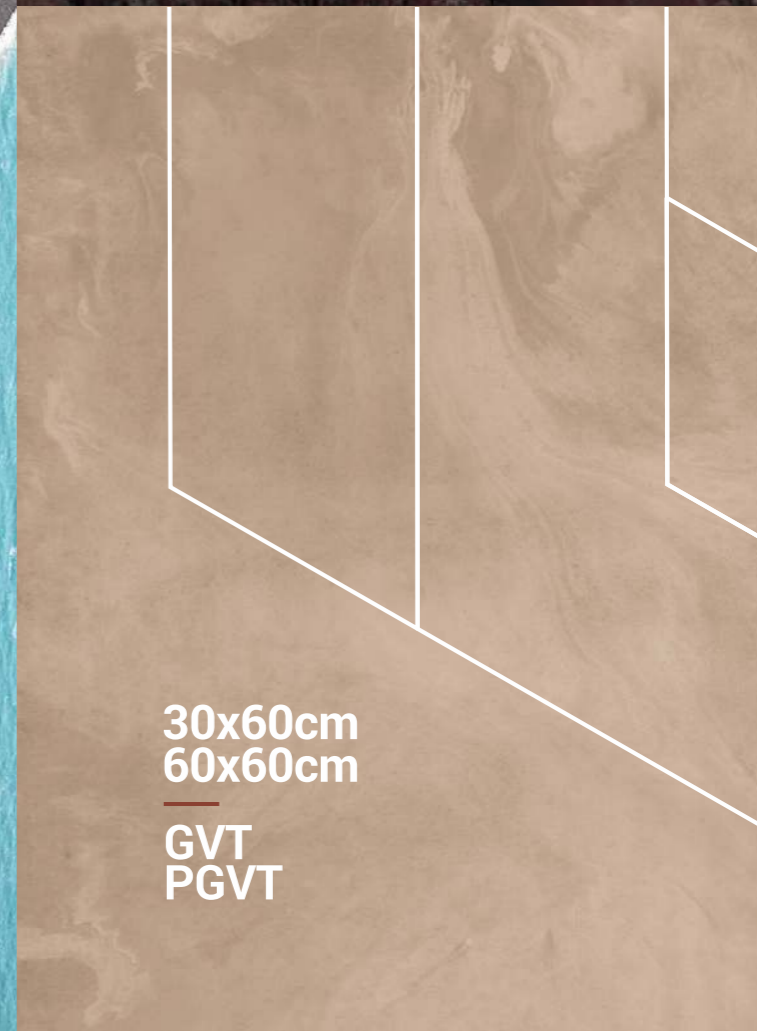

30x60cm
60x60cm

GVT
PGVT