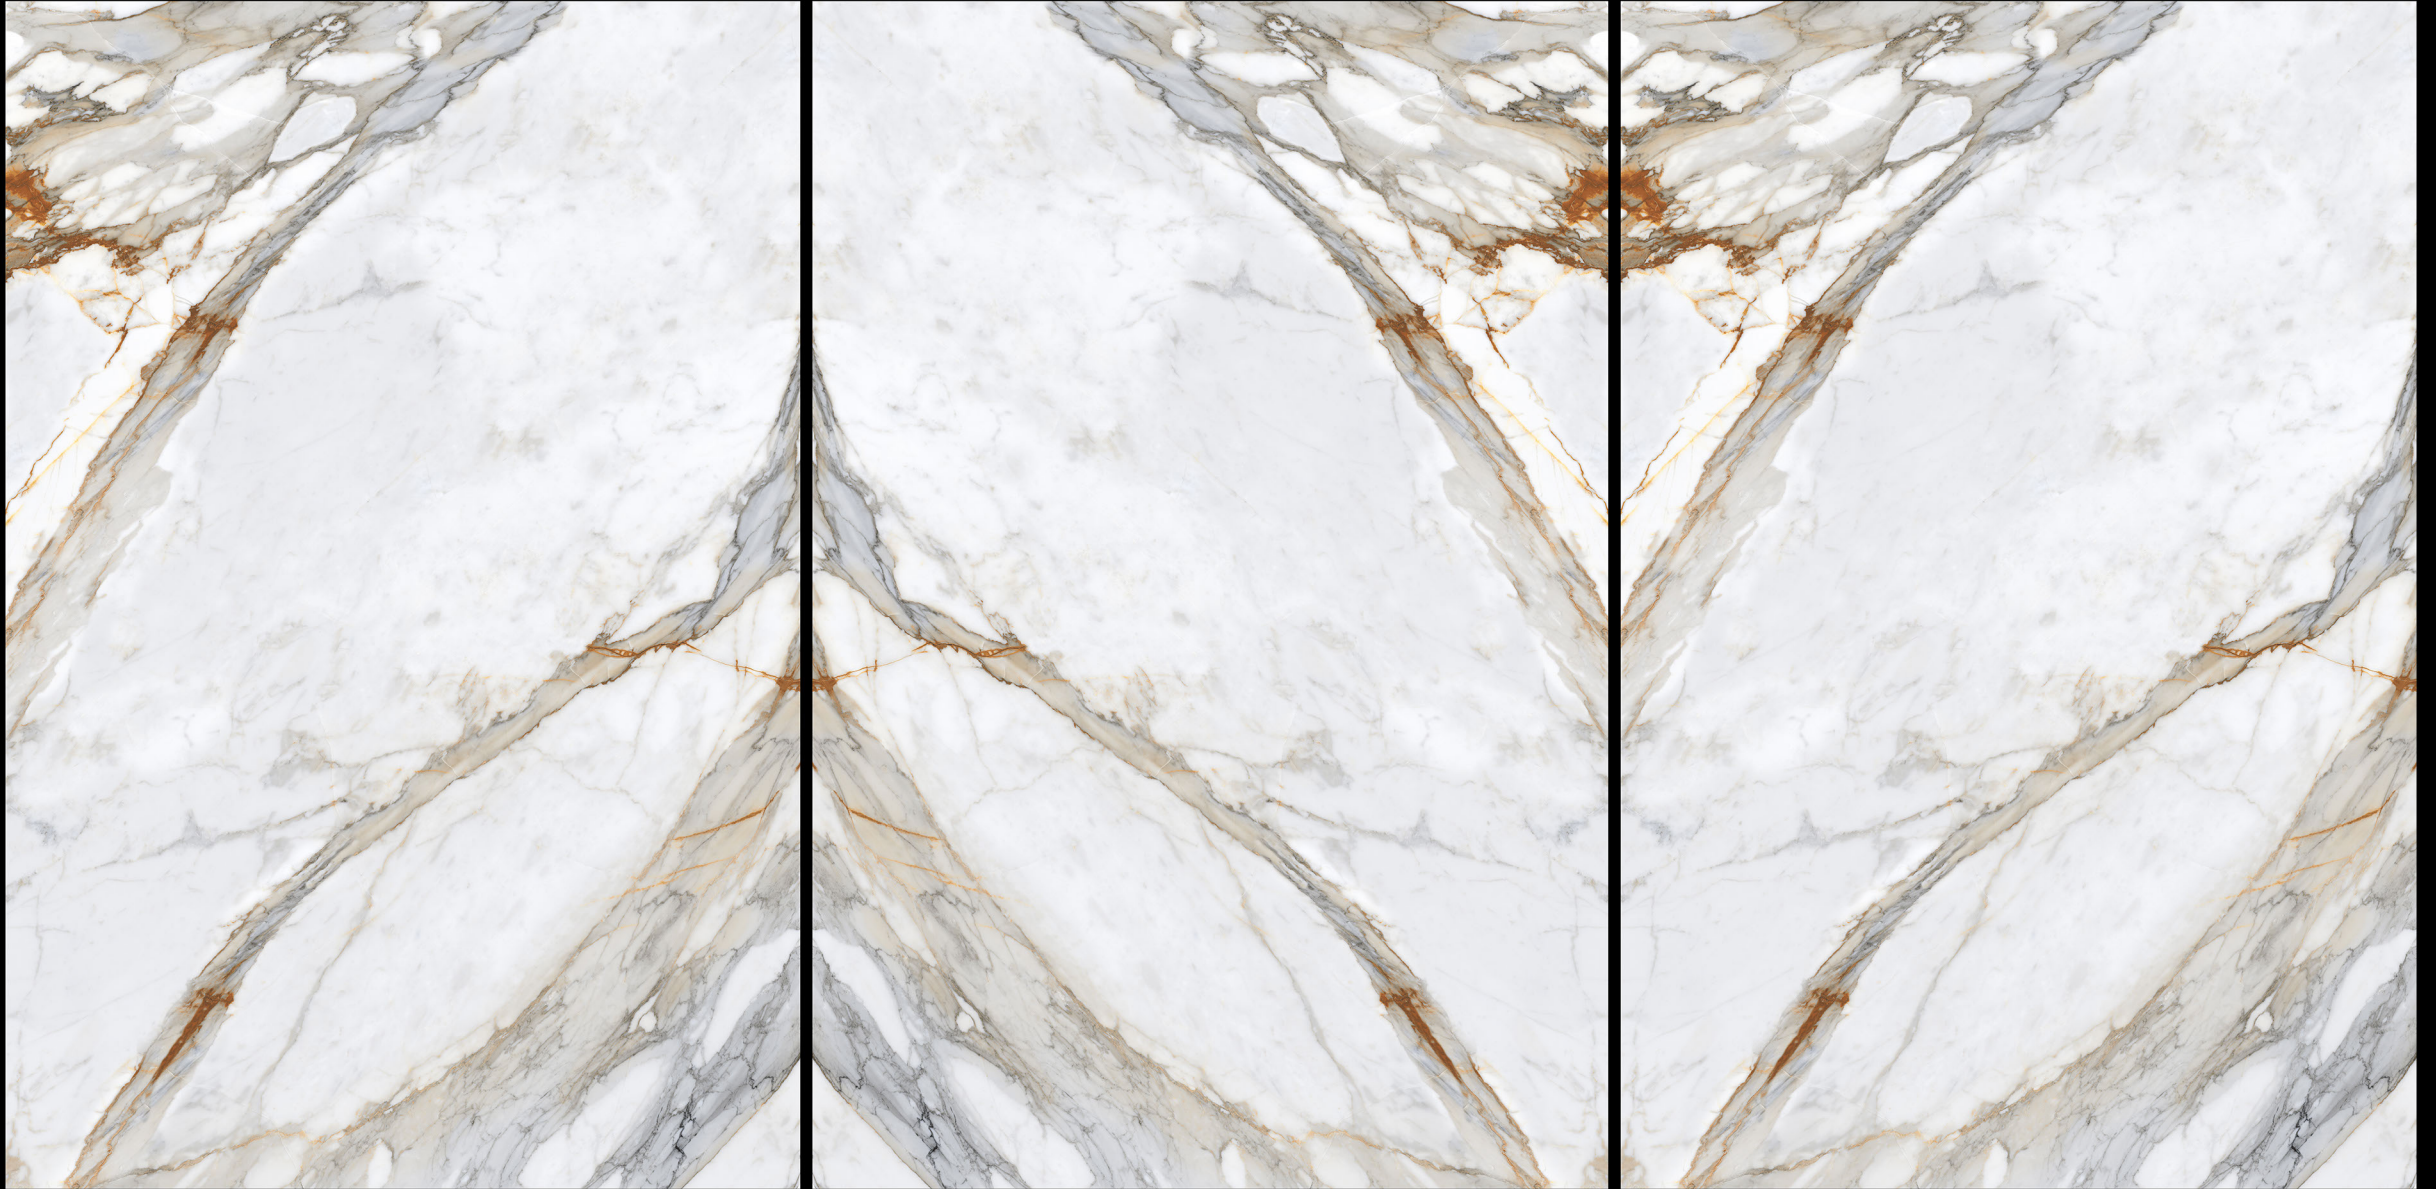

1200x1800 MM

 CALACUTTA BORGHINI-A&B

LIGHT POLISHED

1200x1800 MM

ORIENTAL WHITE-A&B

LIGHT POLISHED

1200x1800 MM

SILKEN BROWN-A&B