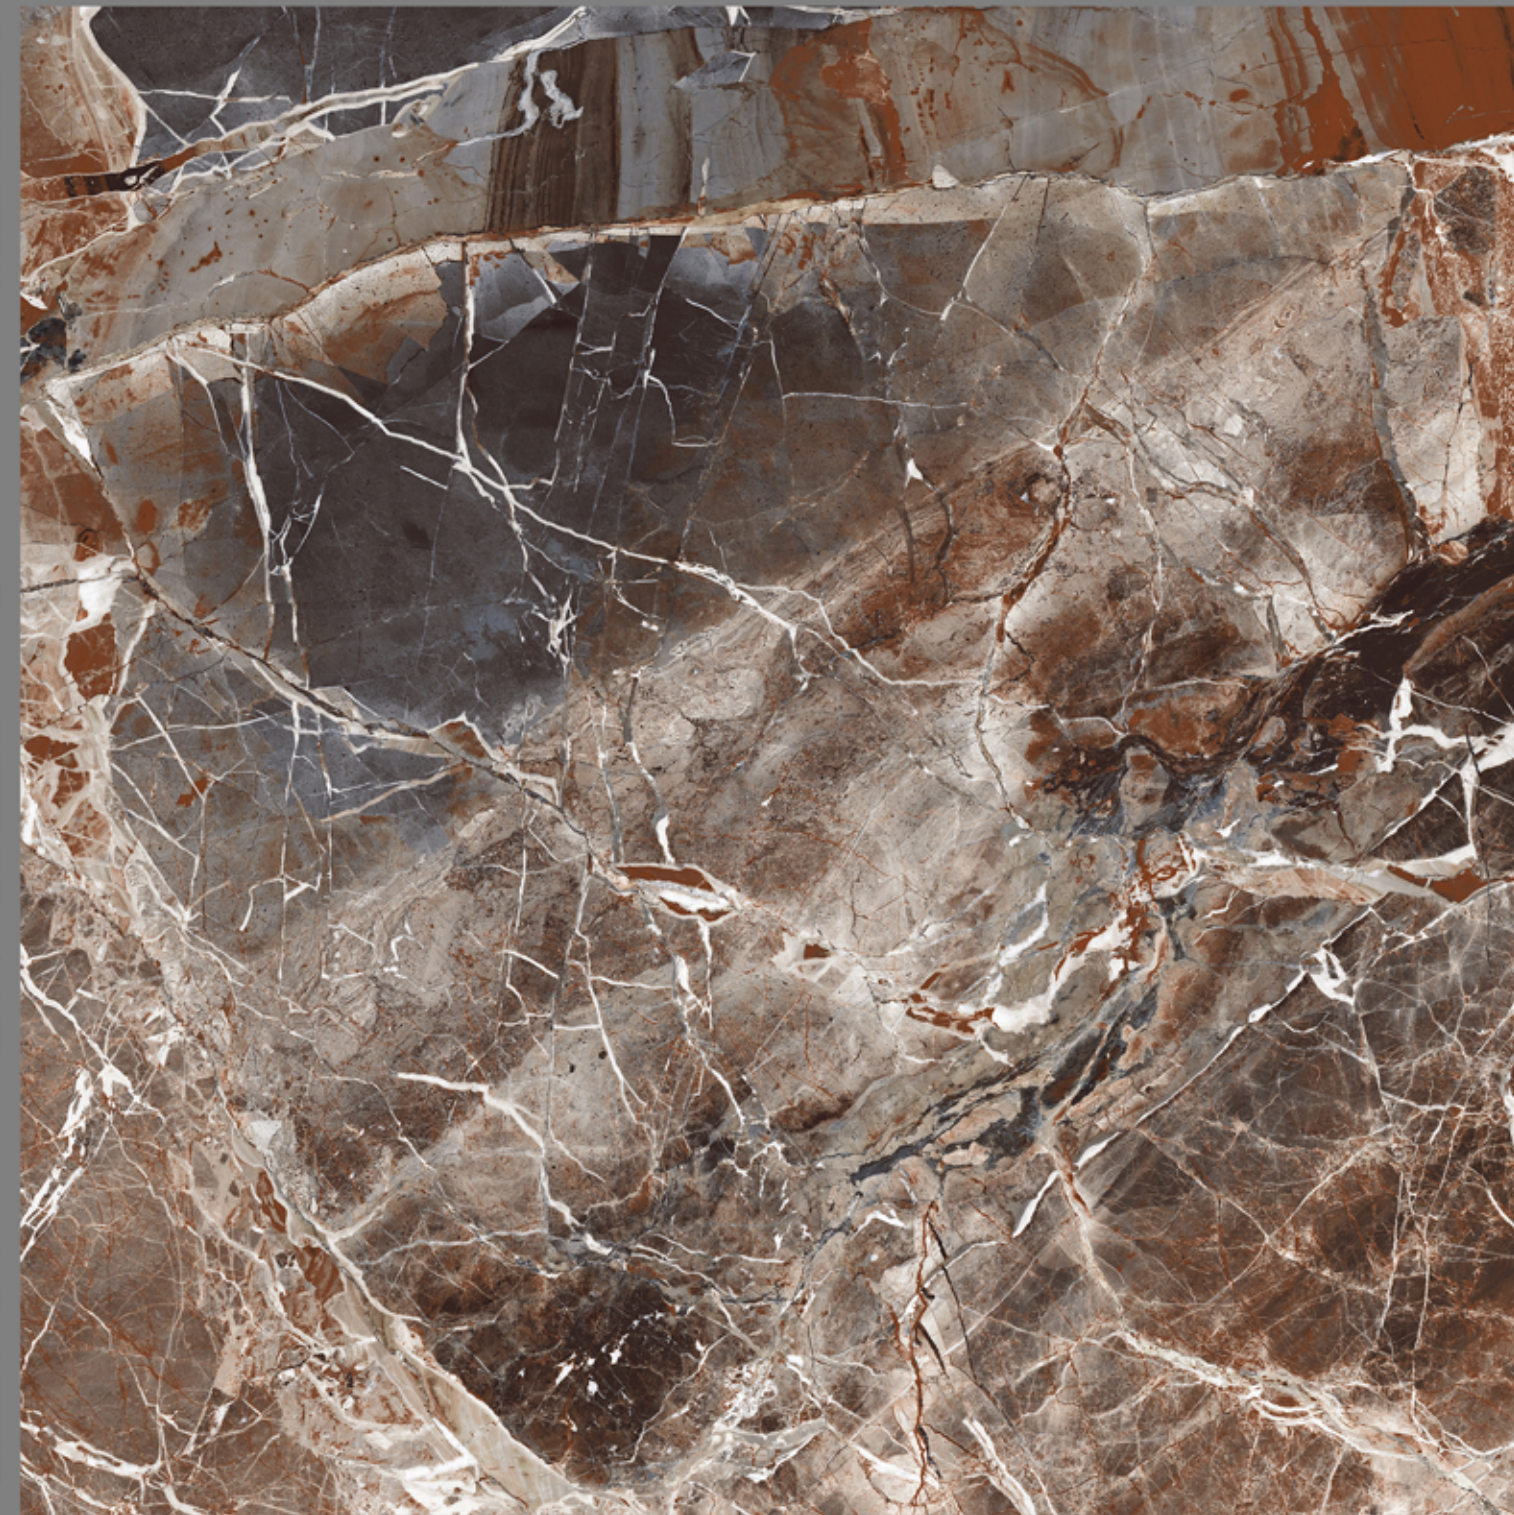

**1200X1200 MM**

**■ BIANCO LASA**

**HIGH GLOSSY**

**1200X1200 MM**

**BRECCIA FANTASTICO**

**HIGH GLOSSY**

**1200X1200 MM**

**■ BROKEN SIATE**