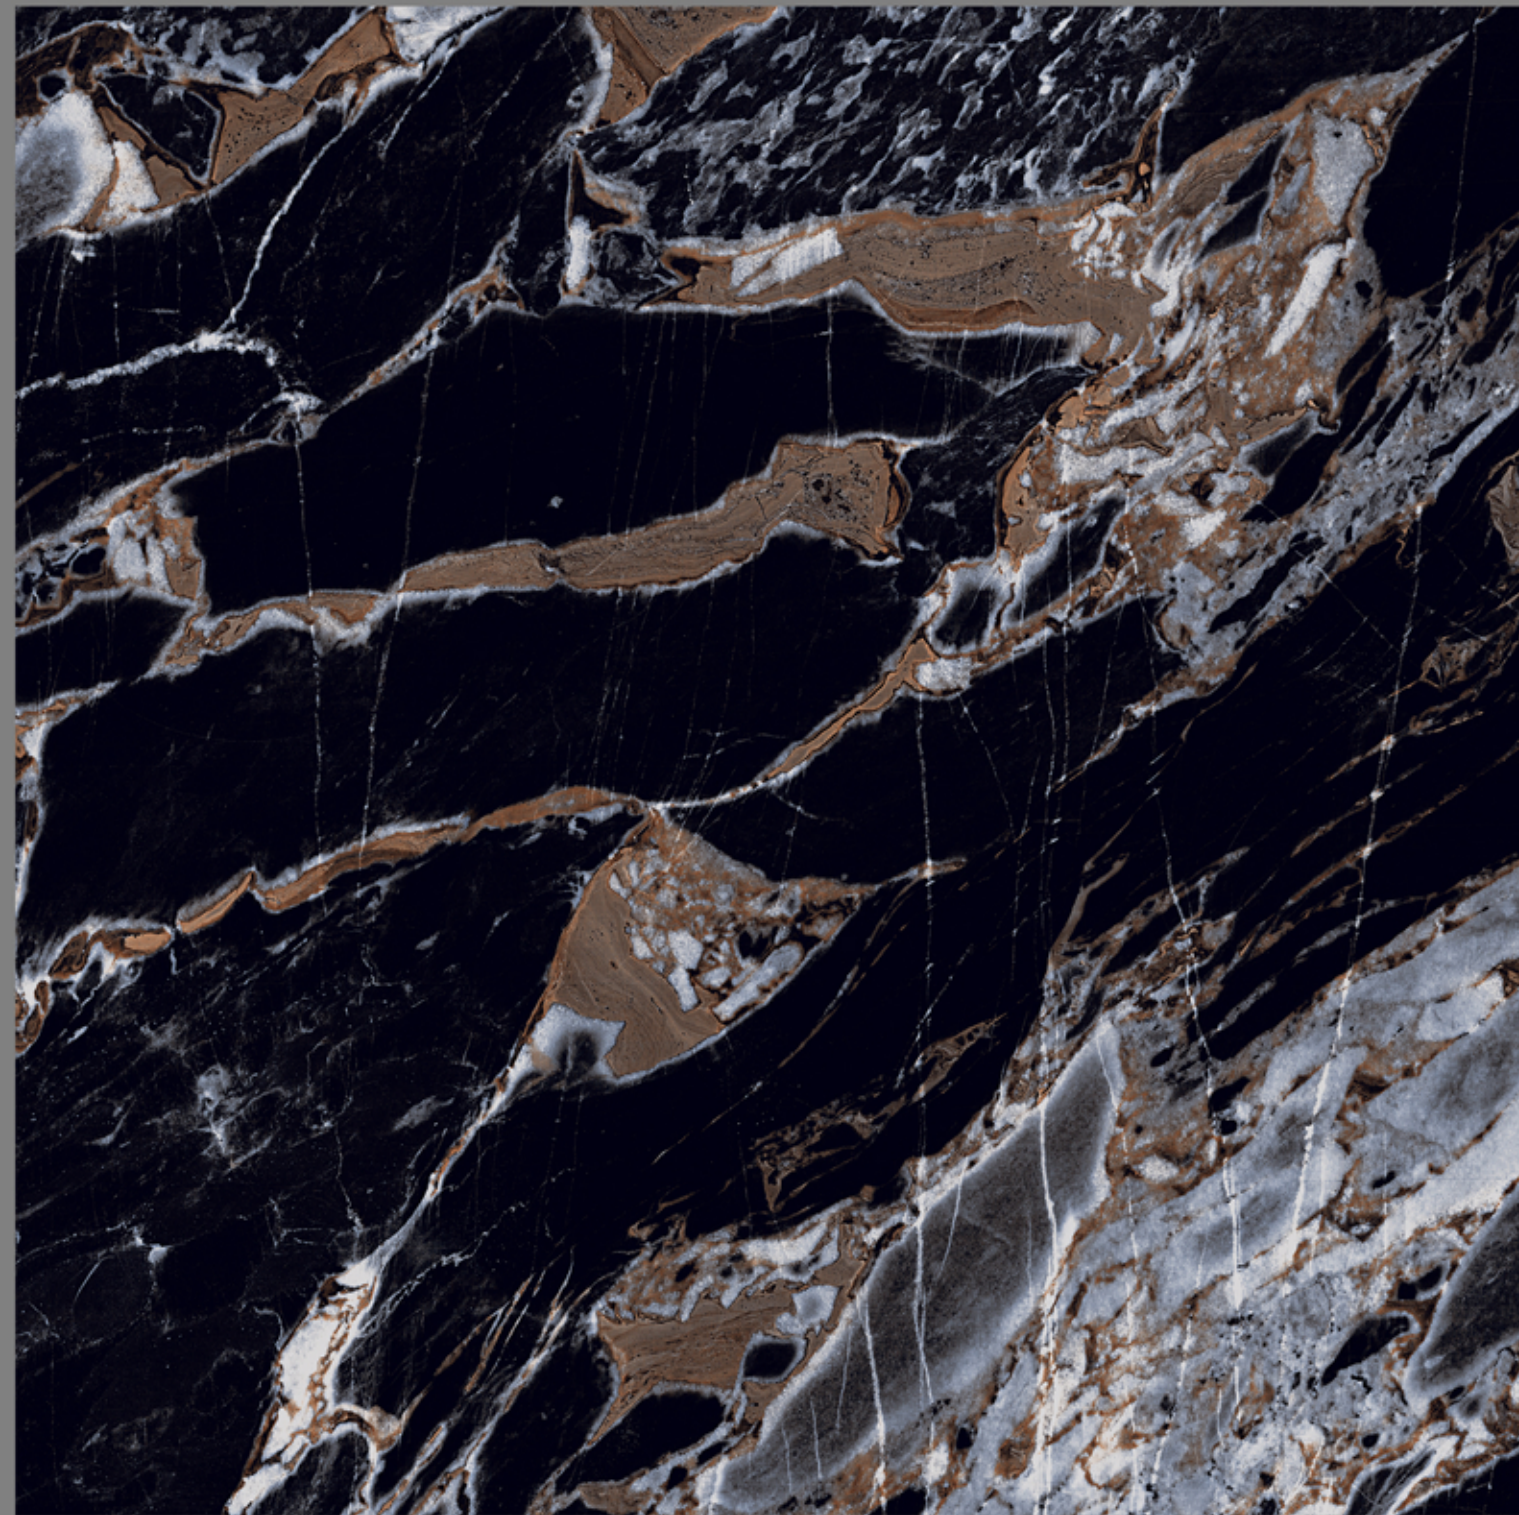

**■ GOLDEN PORTRO**

**HIGH GLOSSY**

**1200X1200 MM**

**MARTINA BROWN**

**HIGH GLOSSY**

**1200X1200 MM**

**■ MEXP CRULT**

**HIGH GLOSSY**