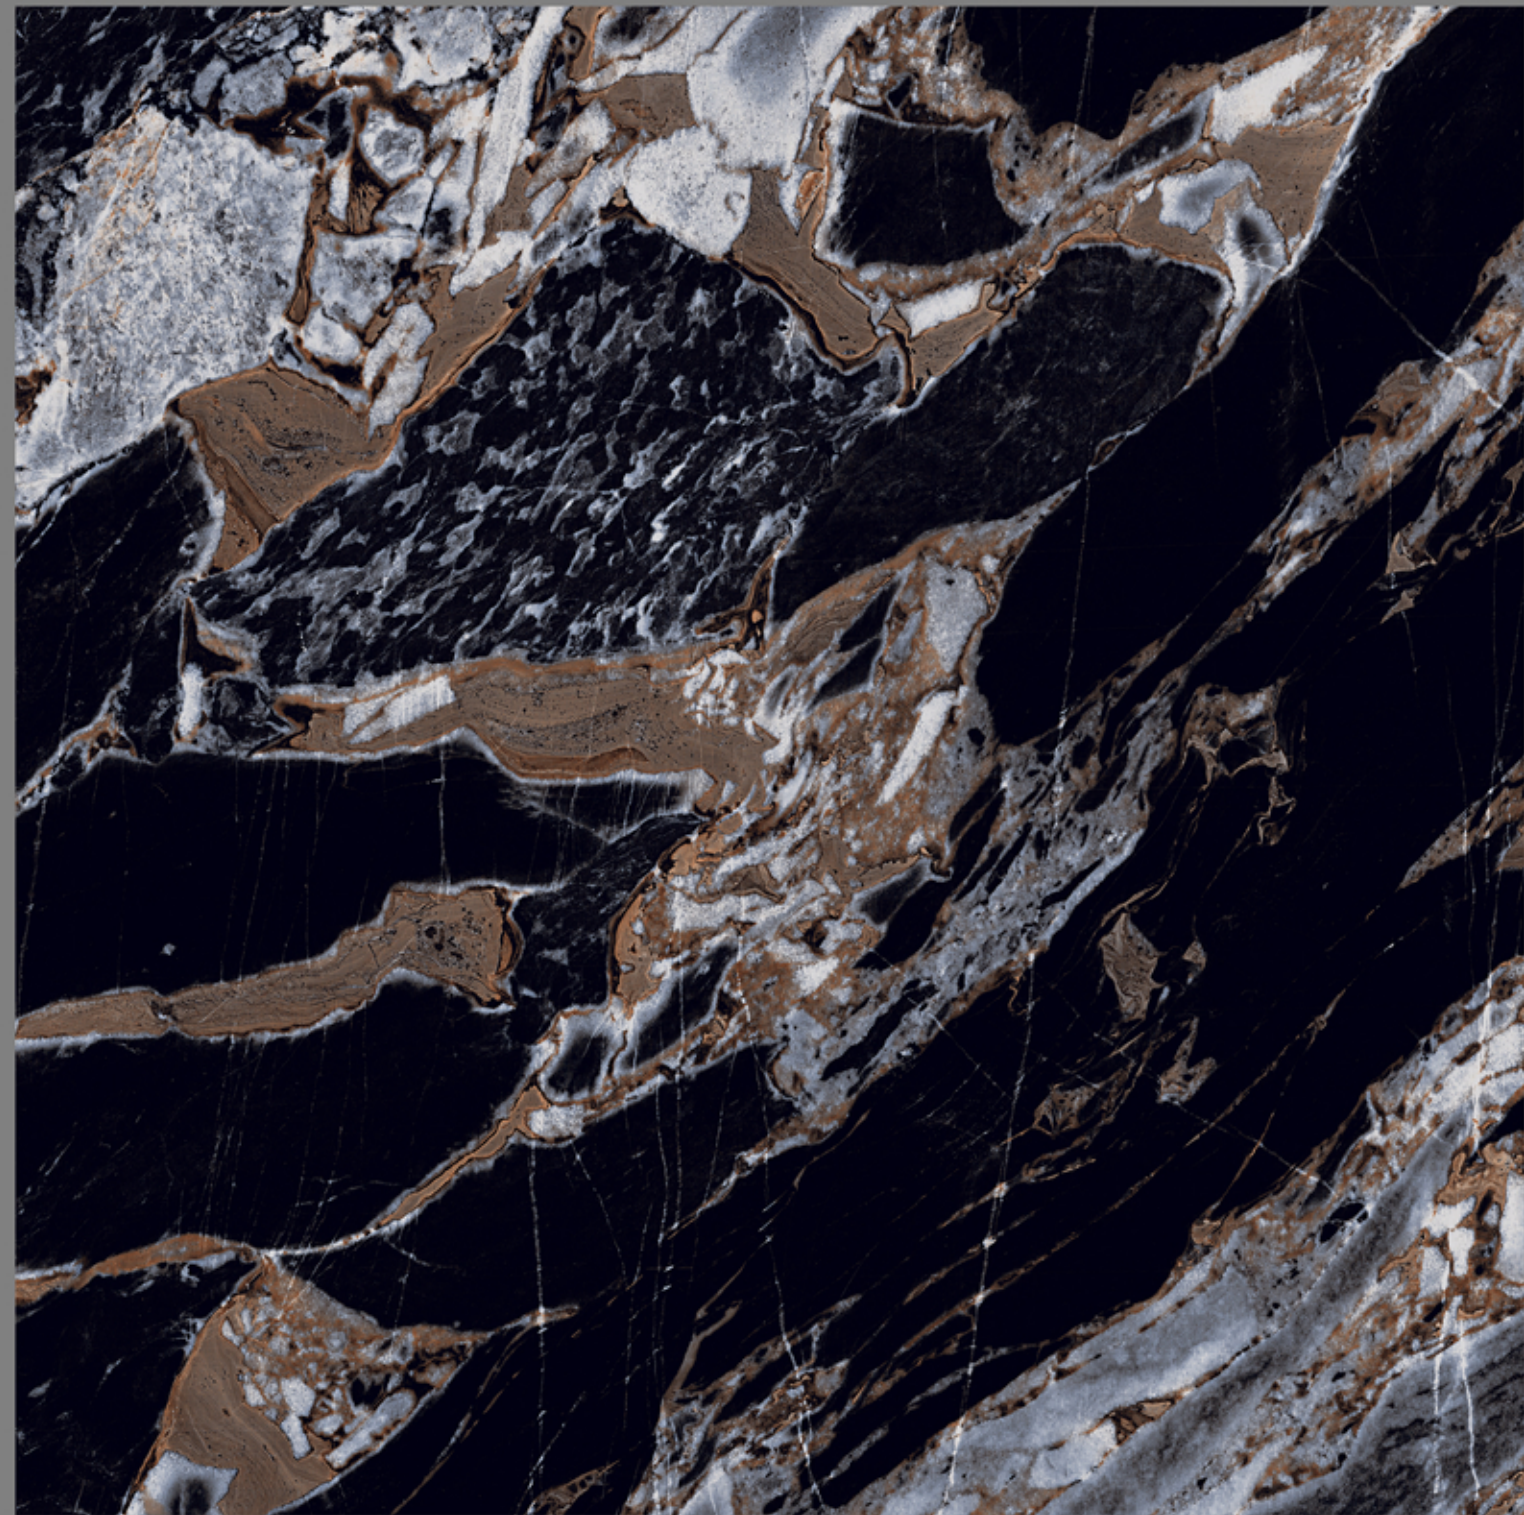

**■ GOLDEN PORTRO**

**HIGH GLOSSY**

**1200X1200 MM**

**MARTINA BROWN**

**HIGH GLOSSY**

**1200X1200 MM**

**■ MEXP CRULT**

**HIGH GLOSSY**