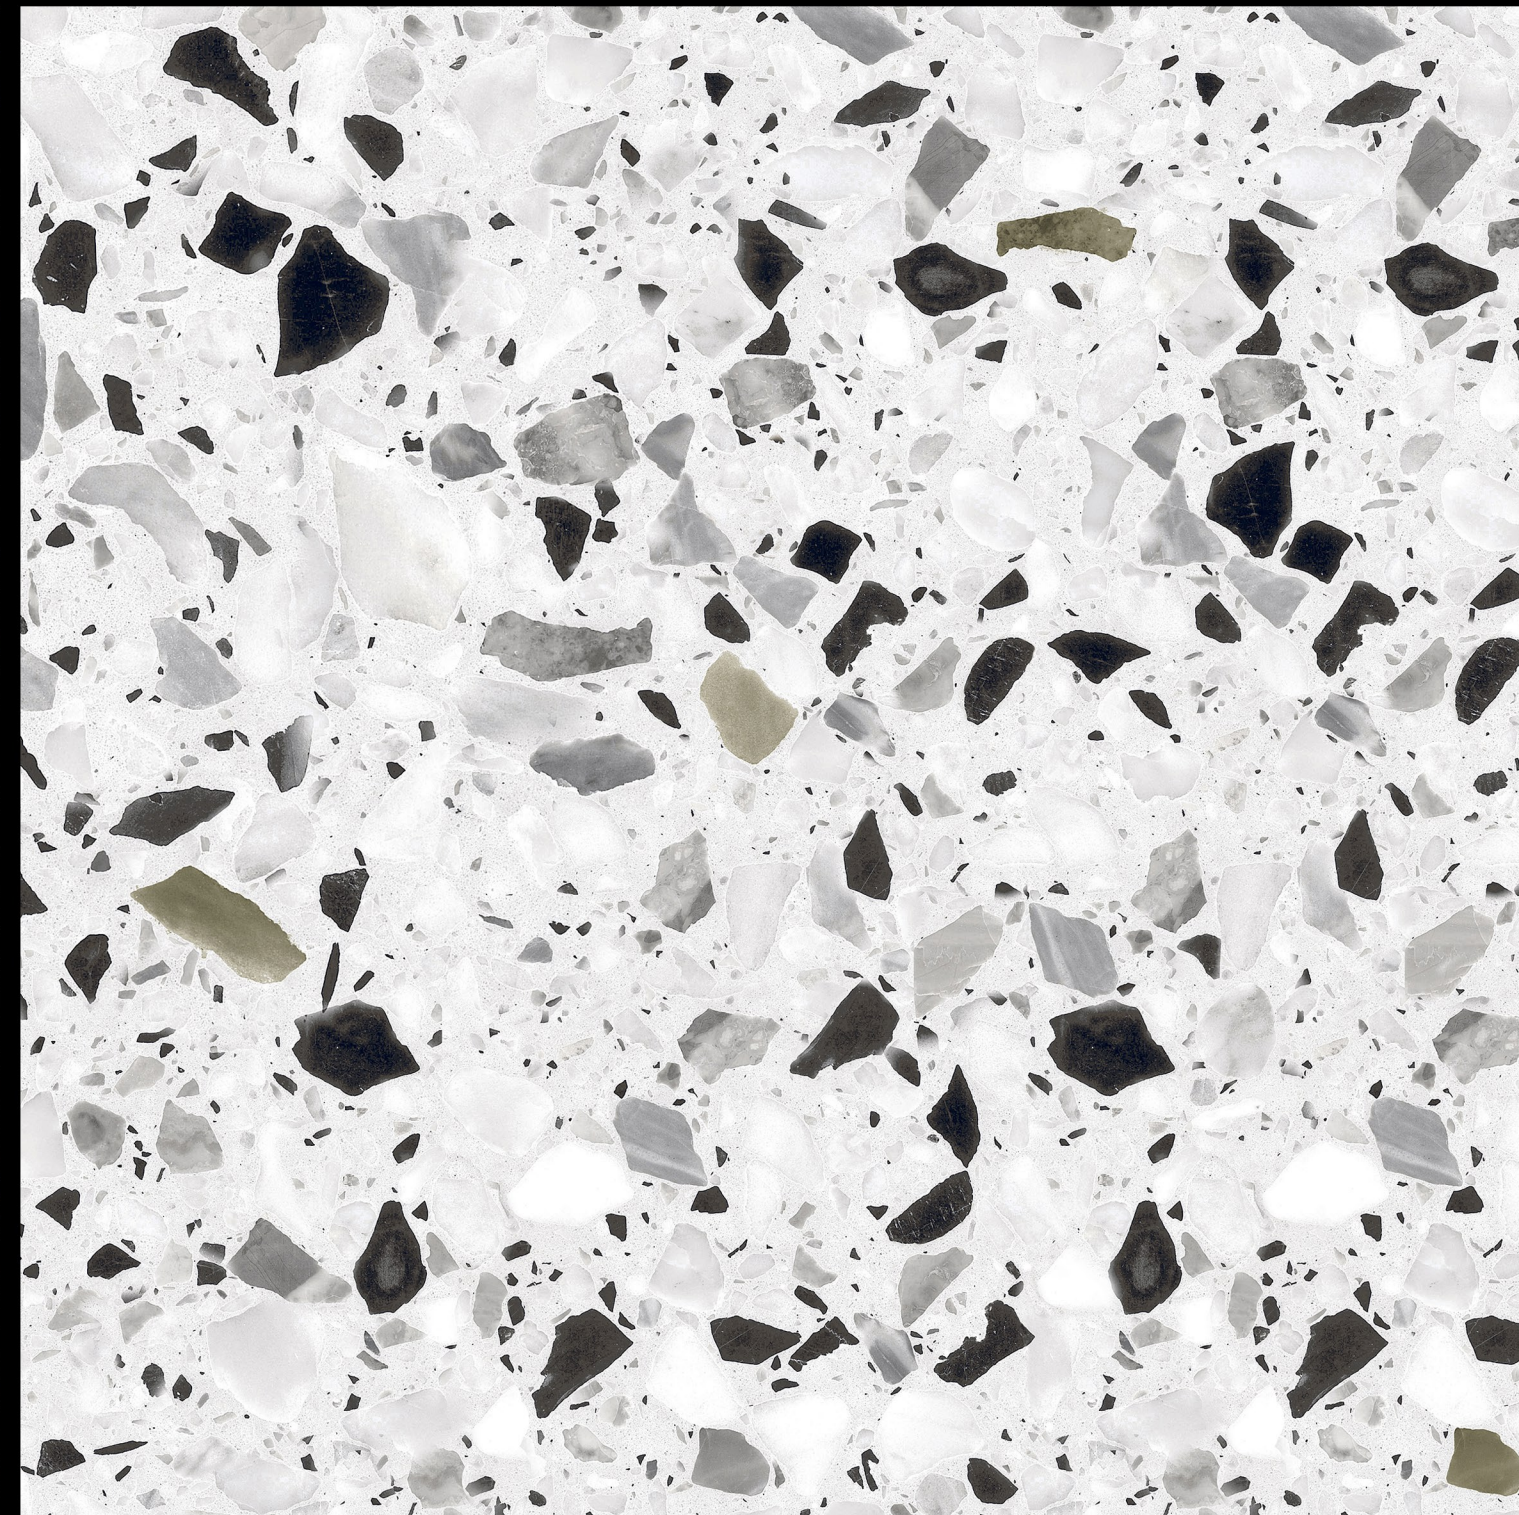

1200X1200 MM

■ NORWAY LIGHT

MATT

1200X1200 MM

 OYSTER WHITE

MATT

1200X1200 MM

■ SIERRA BLACK