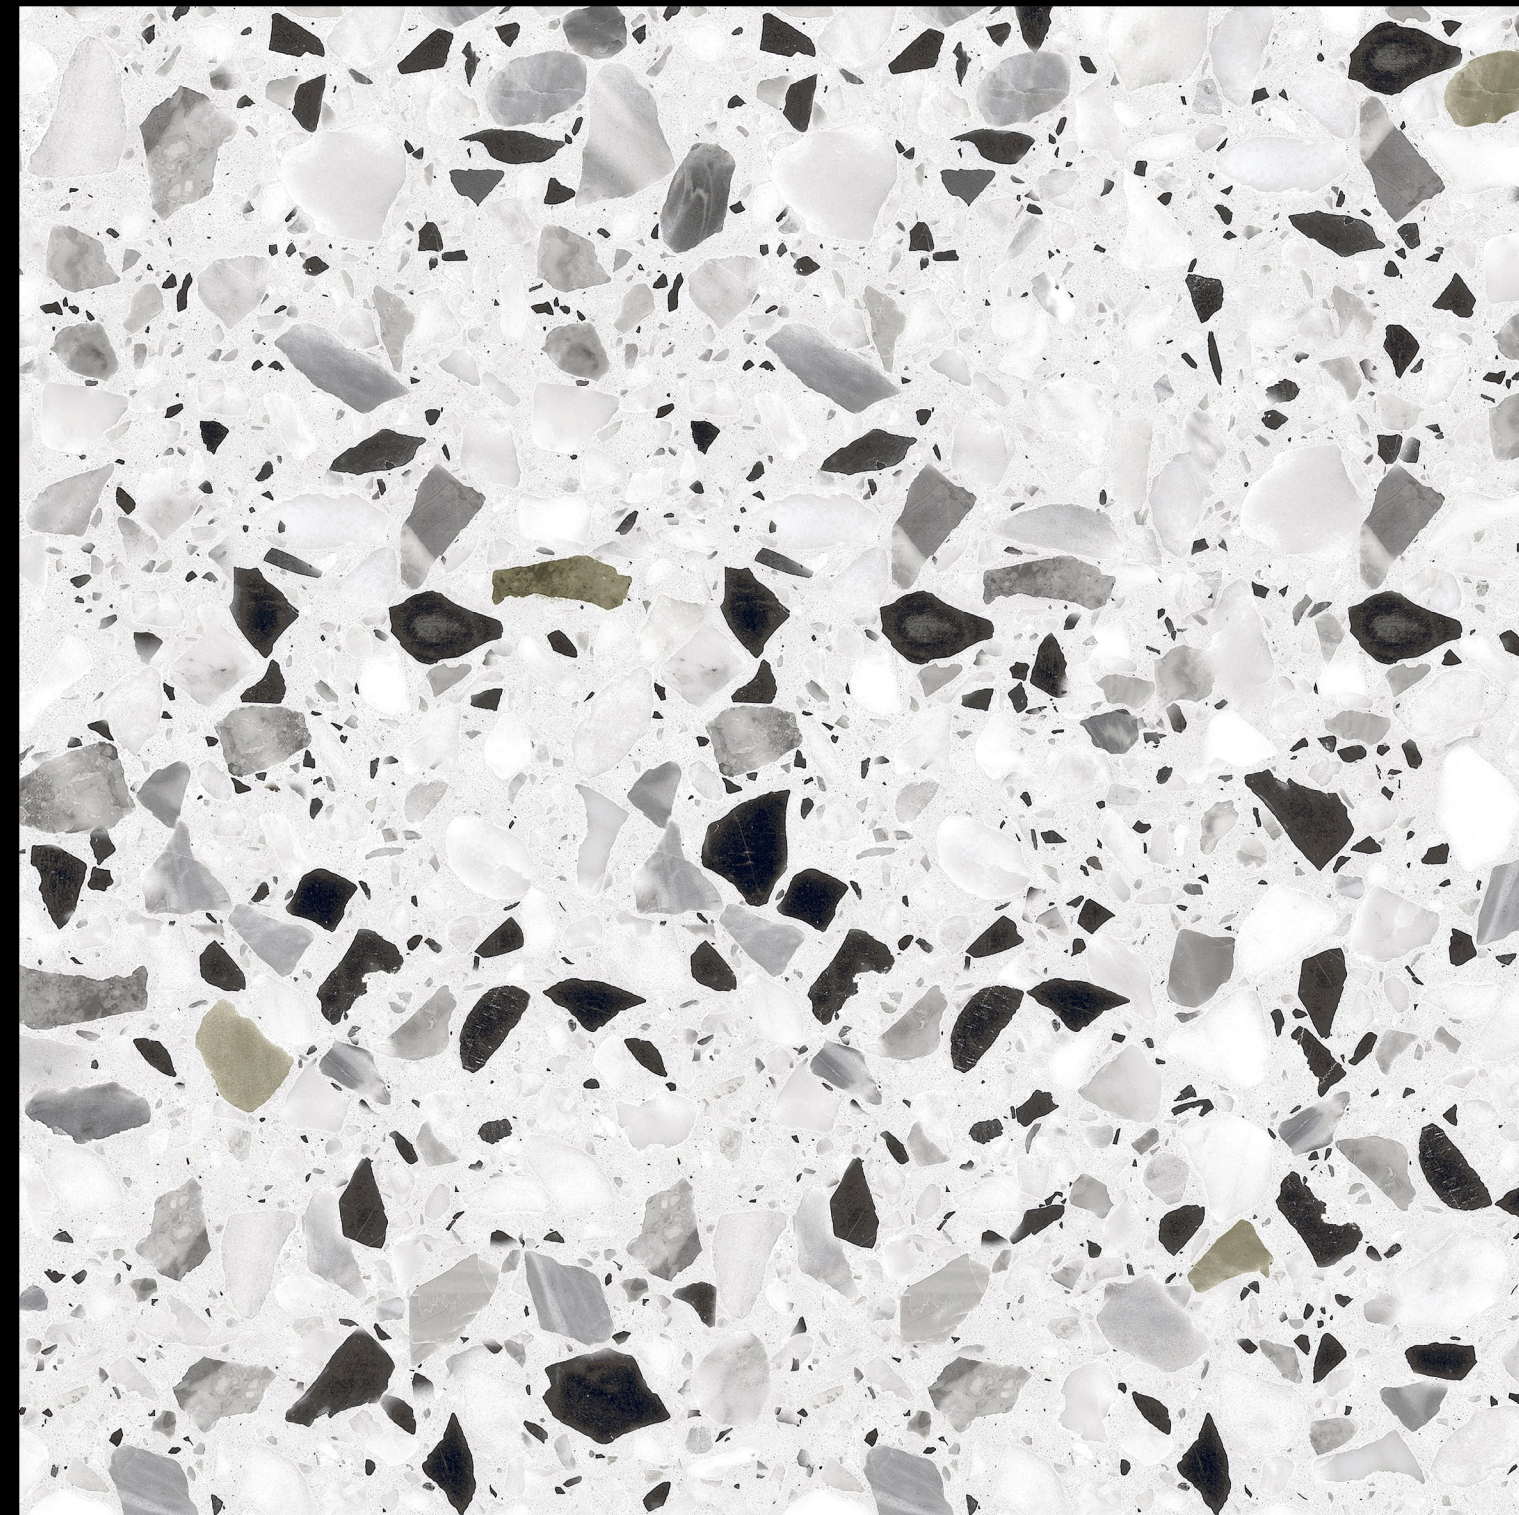

1200X1200 MM

■ NORWAY LIGHT

MATT

1200X1200 MM

 OYSTER WHITE

MATT

1200X1200 MM

■ SIERRA BLACK