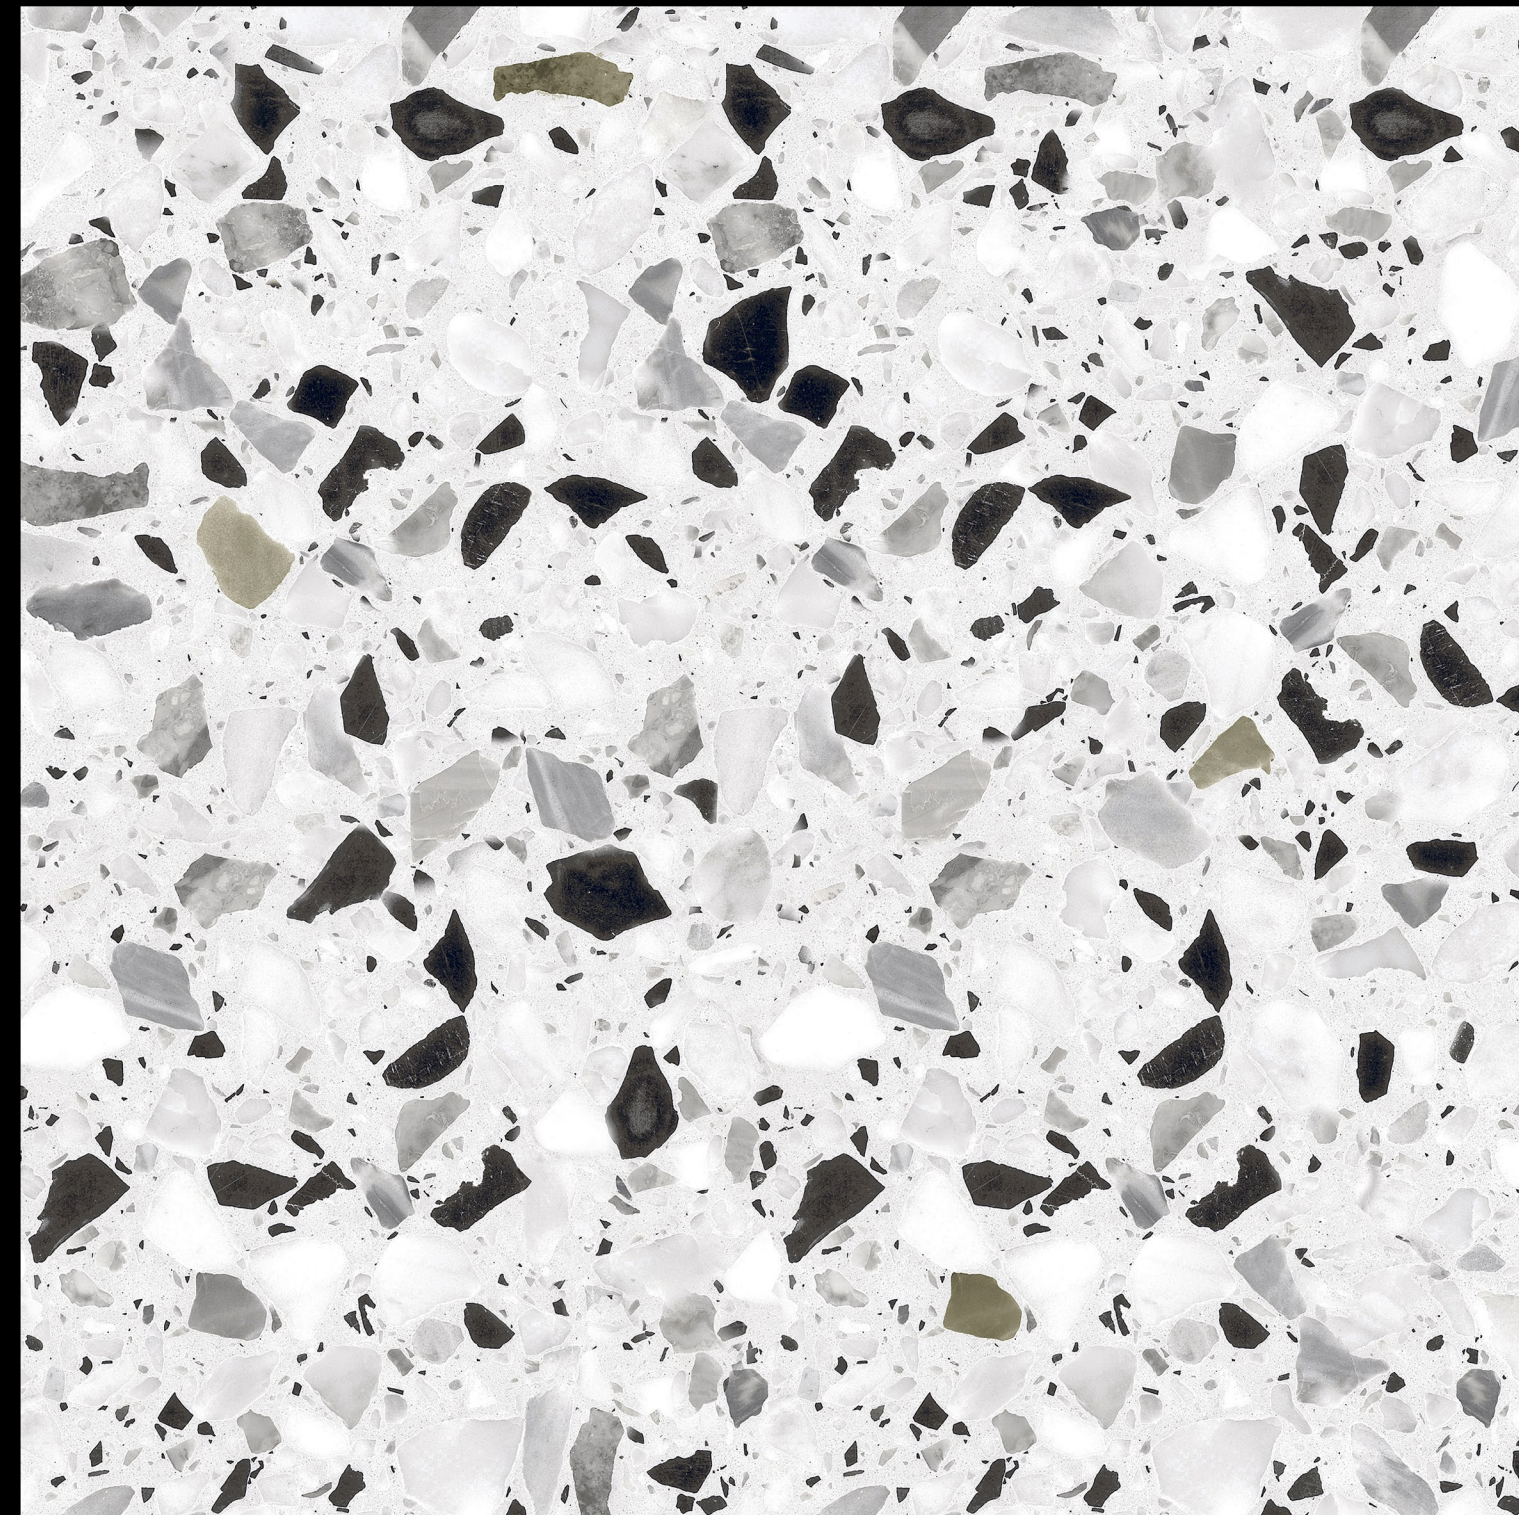

1200X1200 MM

■ NORWAY LIGHT

MATT

1200X1200 MM

 OYSTER WHITE

MATT

1200X1200 MM

■ SIERRA BLACK