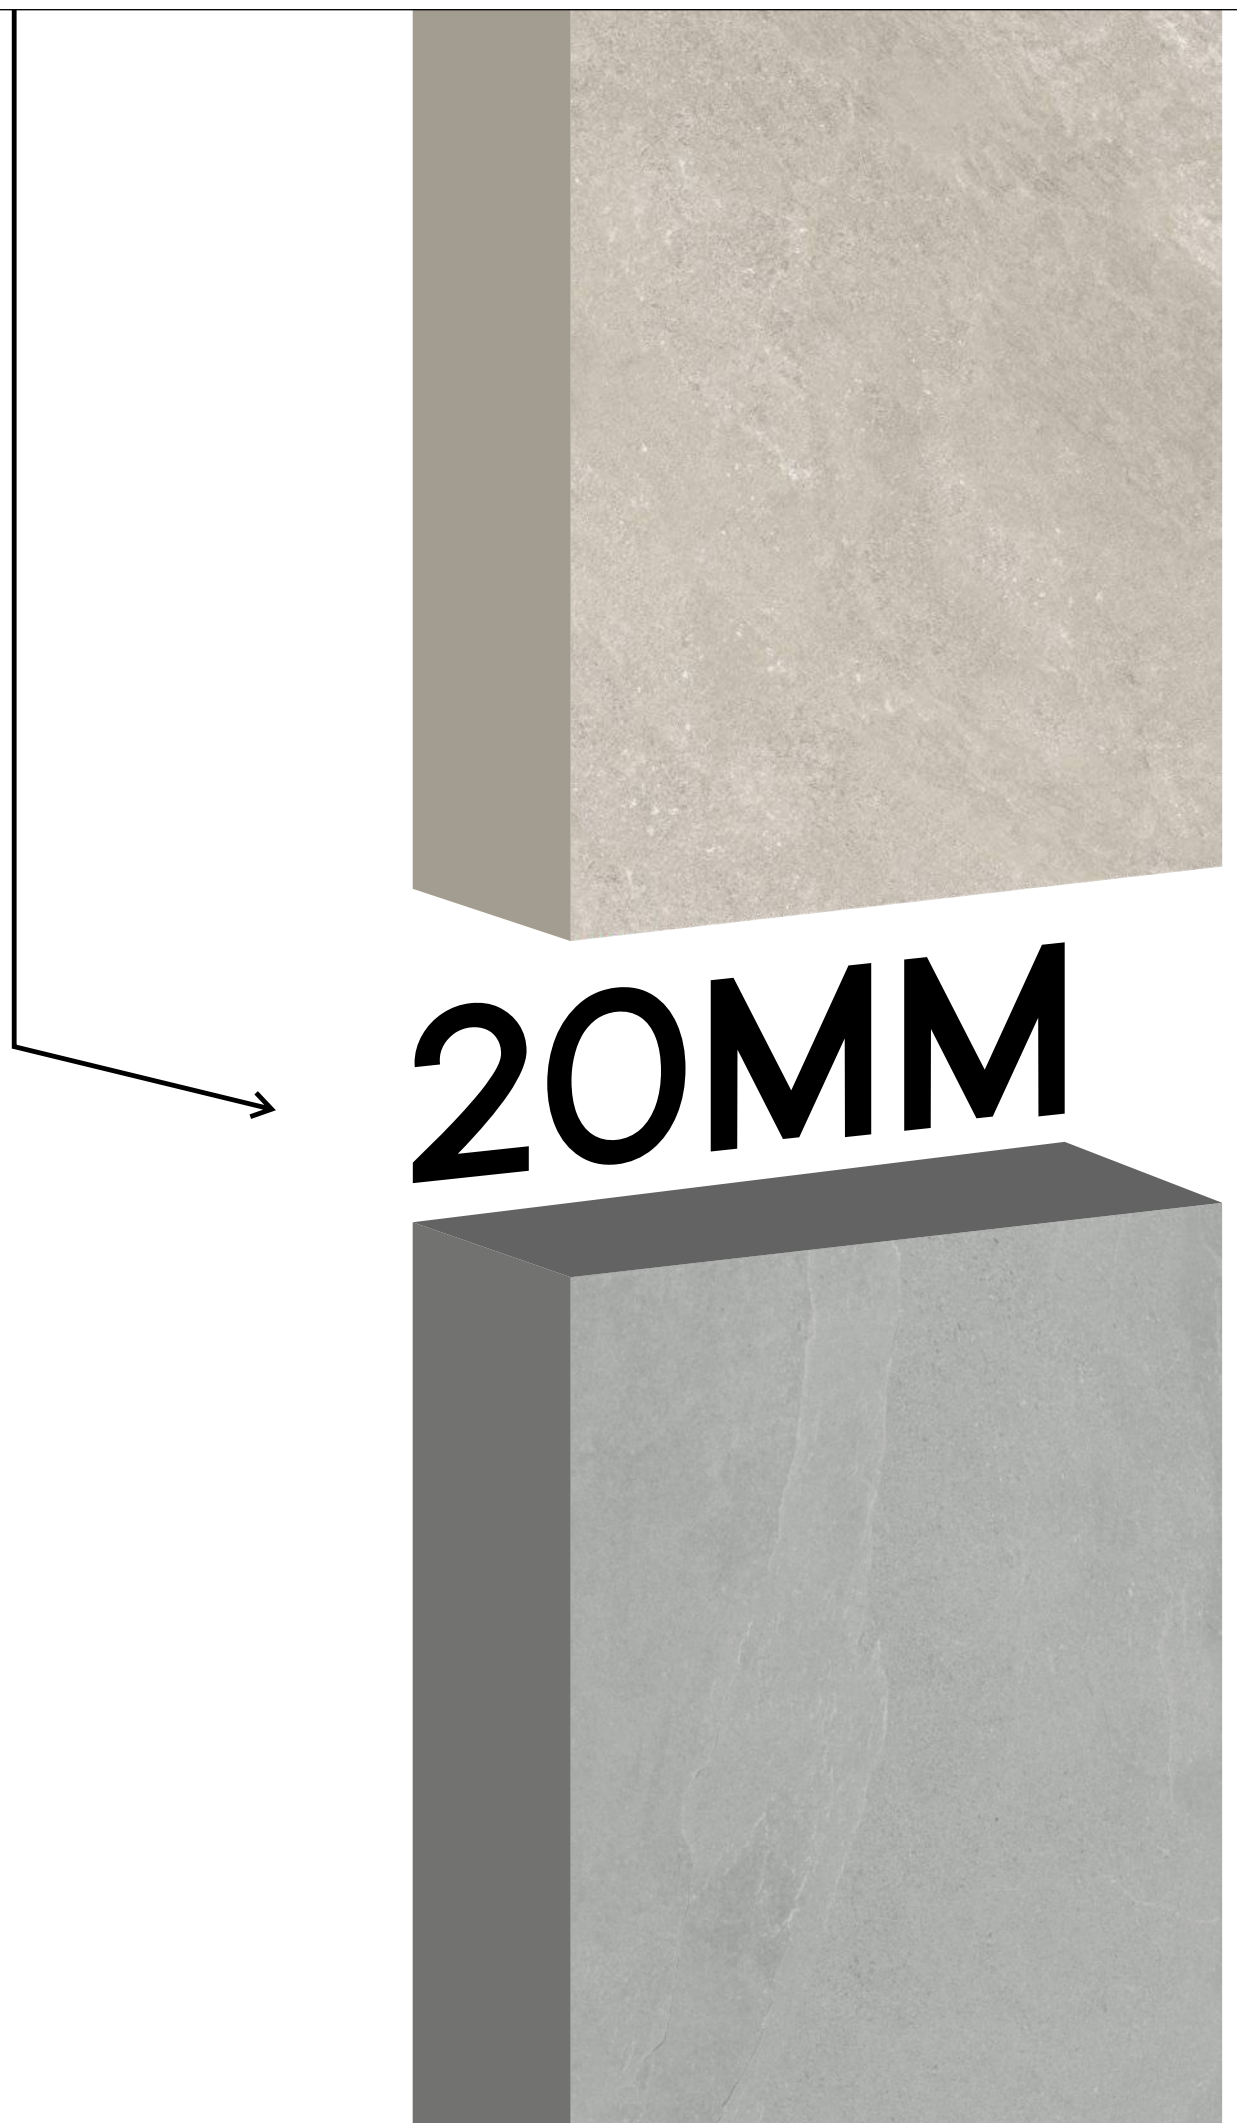

OUR IDENTITY

The Blending of various Natural Resources in a Sustainable Manner. For Instance, integrating Forest Management with Water Conservation Practices Ensures That The Needs of Both Ecosystems are met While Maintaining Balance.