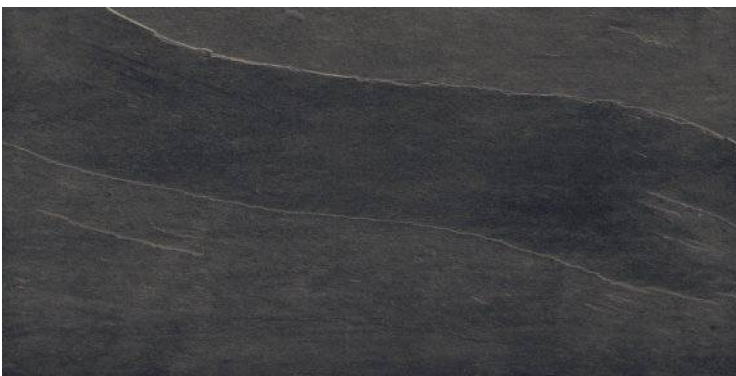

Size : 600 x 1200mm
FINISH : R11

IMAGE VARIATIONS

This collection has a wide variety of tile facings by size to maximize the realism it can convey within a design space.