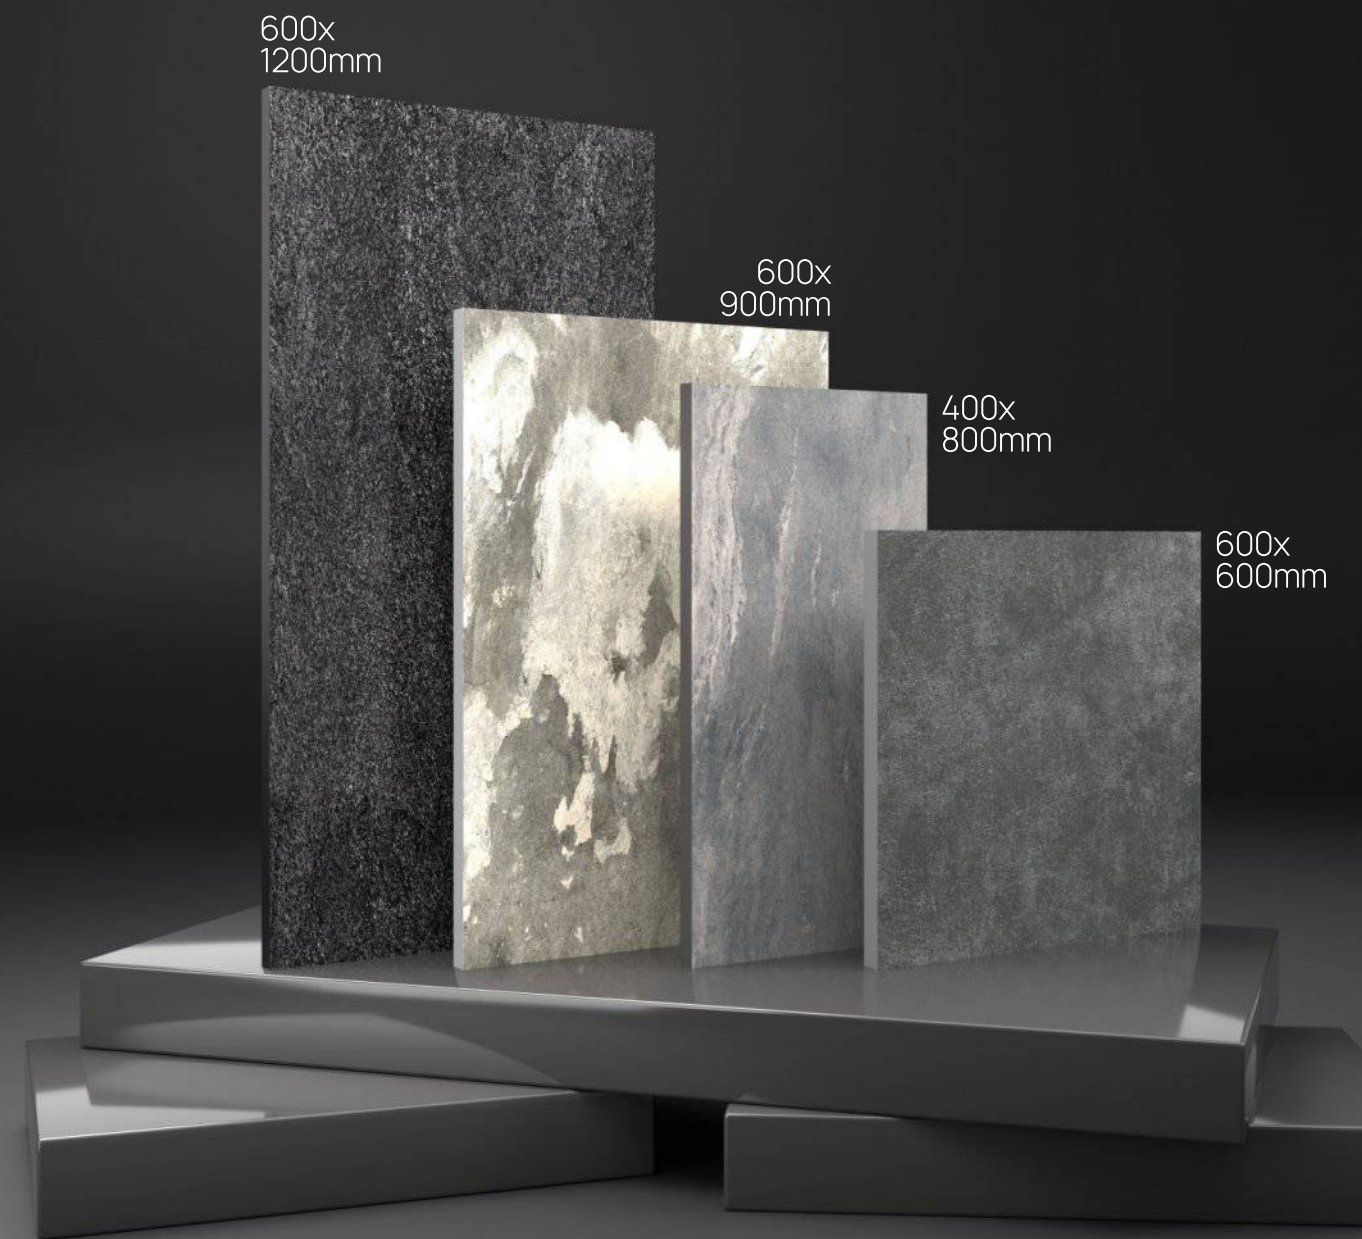

that will not let you compromise on the outdoor tiling of your spaces and transform those areas in practical and presentable spaces. The exclusive collection offers outdoor colorbody tiles in robust 20mm thickness and four versatile sizes 600x1200mm, 600x900mm, 600x600mm, and 400x800mm that cater to every tiling need. Packed with a plethora of features the collection blends strength, style, and resilience in your spaces.