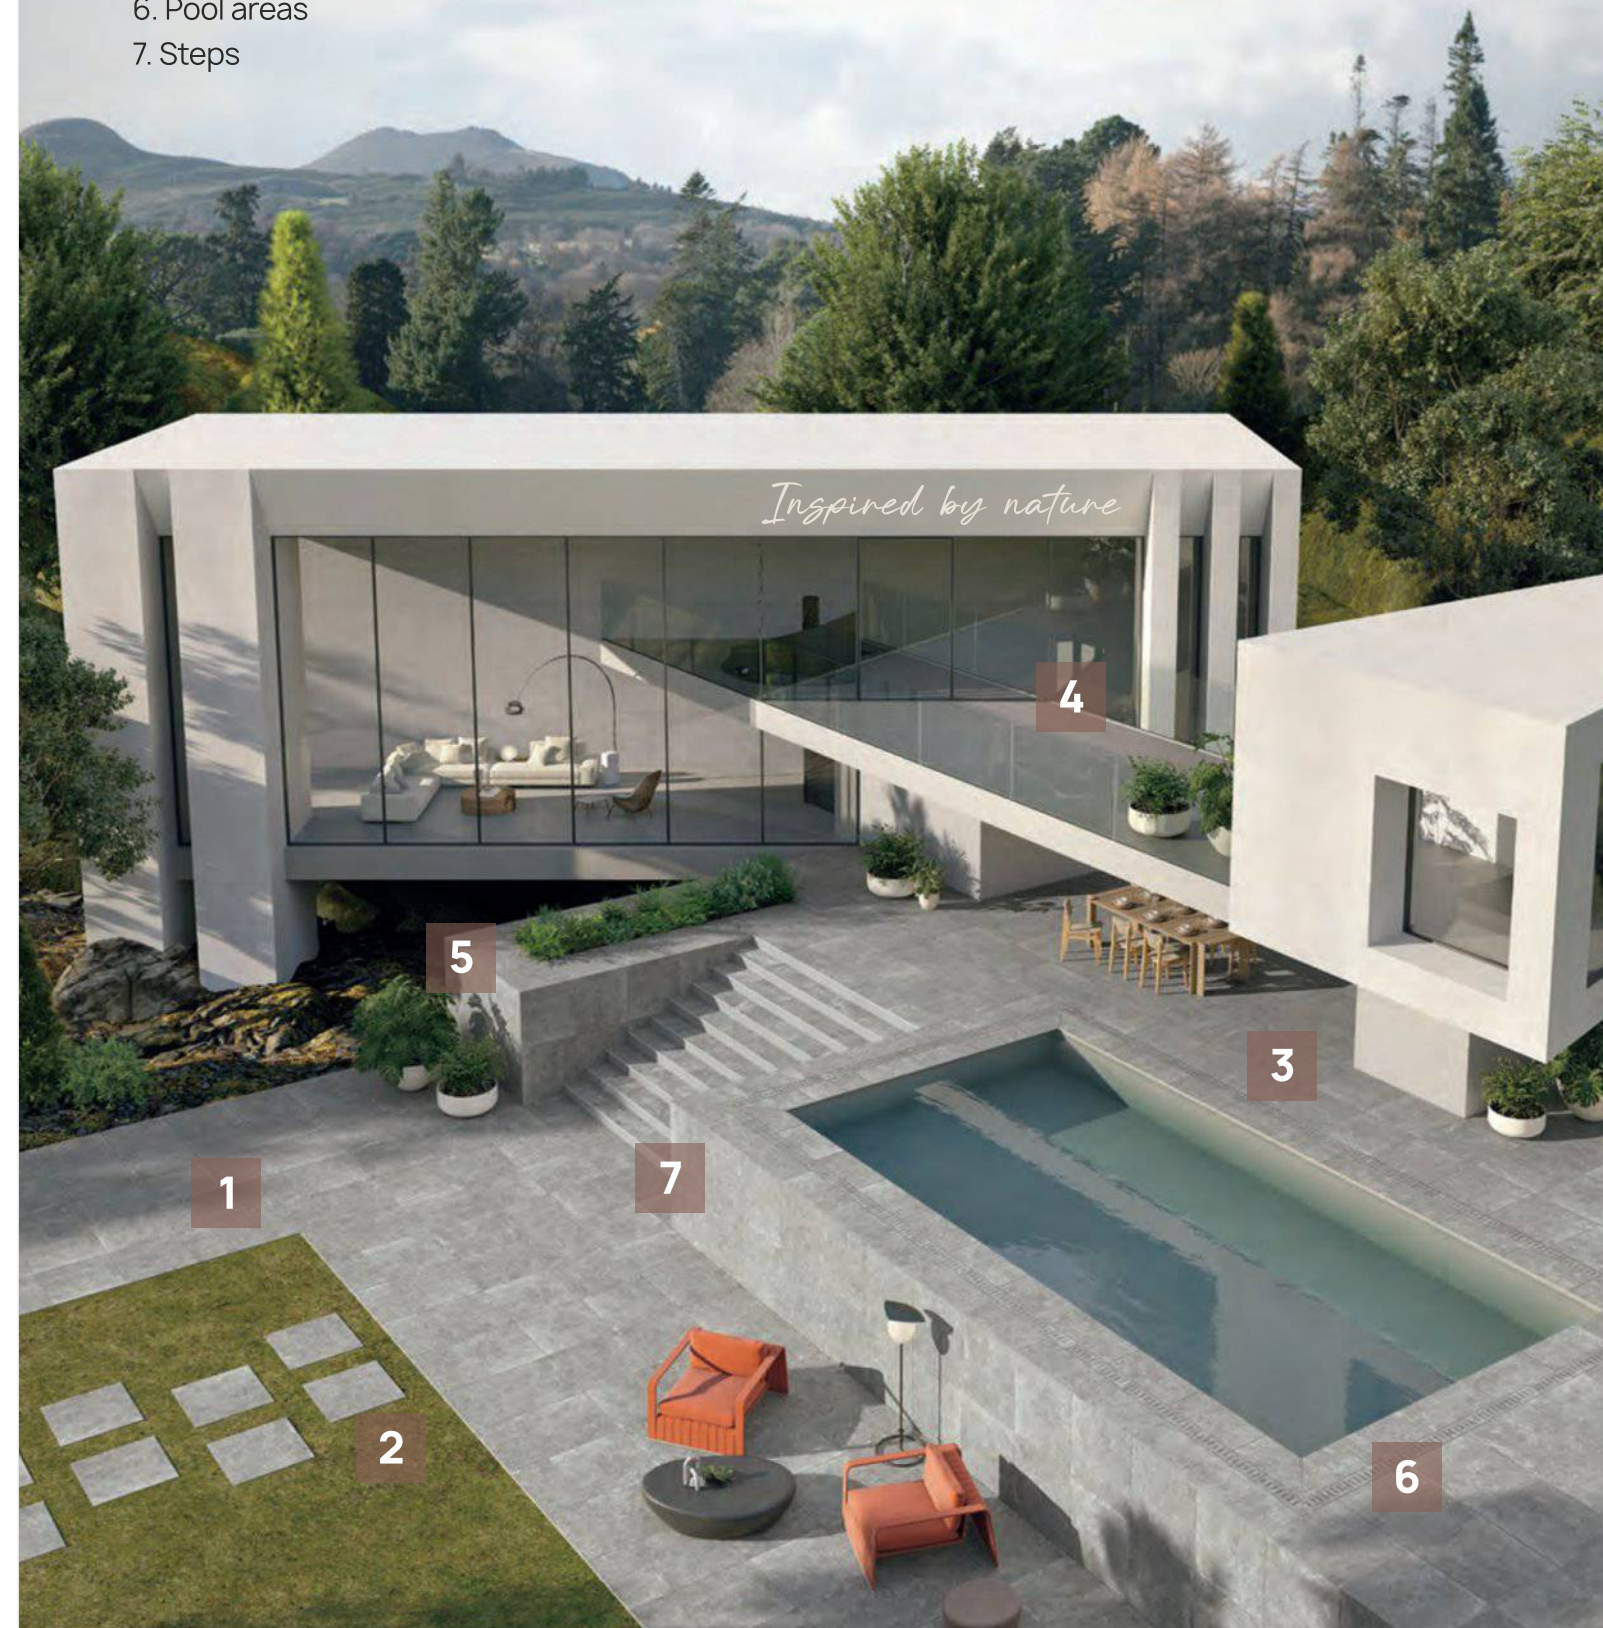

Laying on Gravel

The robust and resilient collection is ideal for laying directly on gravel in your outdoors with or without adhesive. Create a stepping stone path, patio, and more by just laying the thick tiles on the gravel in your outdoors.

Dry laying on The grass

Shape elegant pathways, outdoor leisure areas, and more by dry laying the 20mm outdoor tiles on the grass in your gardens and other areas surrounding the building. The laying possibility opens door to fuss-free outdoor tiling.

Small Space,
Big Impact.

Create your
Style with us

With the freedom of expression offered by Simstone, any outdoor zone can be transformed into a living space to be enjoyed and shared, a genuine extension of your home. The aesthetic range of the collections, which combine to perfection with the indoor surfaces, and the rich assortment of trims, enable interpretation of any aesthetic style and meet any architectural requirements with no trade-off between performance and appearance.

20MM OUTDOOR
PORCELAIN TILE

Ideas and Inspirations

1. Driveways and parking areas
2. Stepping stones and lawn walkways
3. Courtyards and outdoor living areas
4. Terraces with a raised laying system
5. Street furniture and planters
6. Pool areas
7. Steps