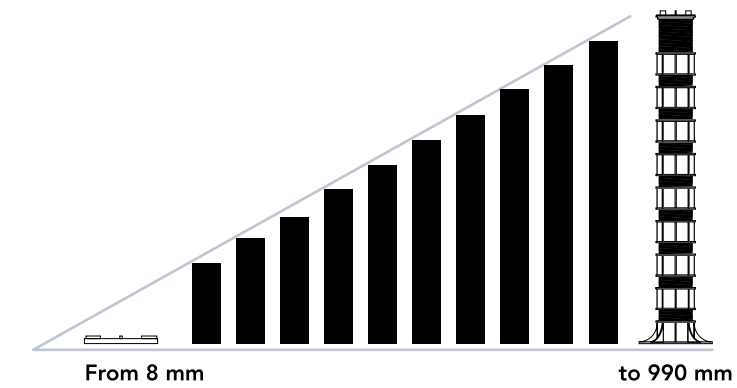

ELEVATED FLOOR INSTALLATION - SUPPORTS

Fixed supports and self-levelling adjustable supports

The structure of the supports consists of a base (which rests on the slab), a central screw adjustable in height and a head (on which the tile rests) which can be fixed or self-levelling with a self-adjustment system to alter inclination by up to 5°.

Technical characteristics of the supports

	They are made entirely of recycled and recyclable material
	Resistant to both acidic and alkaline solutions
	Resistant to atmospheric agents
	Resistant to temperatures of between -30 °C and +120°C
	Resistant to the crushing test with a load superior to 1 tonne
	Made of polypropylene
	Noise reduction of up to 25dB
	Possibility of using supports made with self-extinguishing material, which prevents the propagation of flames

Format	Elevated floor installation up to 2cm	Elevated floor installation 2-10cm	Elevated floor installation 10-30cm	Elevated floor installation 30-99cm
60x60cm	4 SUPPORTS 3+4 sup/m²	4 SUPPORTS 3+4 sup/m²	4 SUPPORTS + Reinforcement system or substructure of aluminium beams 3+4 sup/m²	4 SUPPORTS + Reinforcement system or substructure of aluminium beams 3+4 sup/m²
60x90cm	6 SUPPORTS 3+4 sup/m²	6 SUPPORTS + Reinforcement system or substructure of aluminium beams 3+4 sup/m²	6 SUPPORTS + Reinforcement system or substructure of aluminium beams 3+4 sup/m²	6 SUPPORTS + Reinforcement system or substructure of aluminium beams 3+4 sup/m²
60x120cm	6 SUPPORTS 3+4 sup/m²	6 SUPPORTS + Reinforcement system or substructure of aluminium beams 3+4 sup/m²	6 SUPPORTS + Reinforcement system or substructure of aluminium beams 3+4 sup/m²	6 SUPPORTS + Reinforcement system or substructure of aluminium beams 3+4 sup/m²