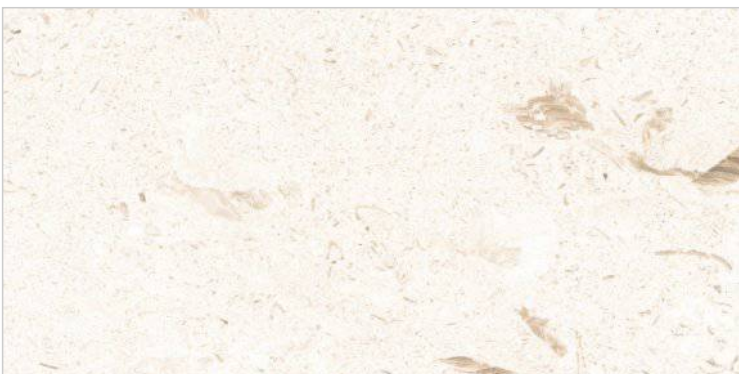

Size : 600 x 1200mm
FINISH : R11

IMAGE VARIATIONS

This collection has a wide variety of tile facings by size to maximize the realism it can convey within a design space.