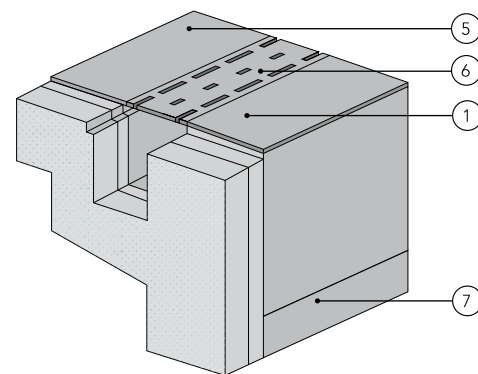

SWIMMING POOL EDGE

- ① Stair tile with straight edge
- ② Stair tile with rounded edge
- ③ Adhesive
- ④ Screed
- ⑤ Flooring
- ⑥ Grid
- ⑦ Swimming pool covering

CAUTION

The images are to be taken as an indication, and have the sole purpose of showing how to obtain a correct flooring. It is recommended to always refer to the specific norms and regulations in each individual country and the instructions of the project supervisor.

TECHNICAL SPECIFICATIONS

TEST DESCRIPTION	ISO-13006/EN176 GROUP BIA	MEAN VALUE OF OUR	TEST METHOD
Length & width	±0.6 %	±0.3mm	Passed
thickness 20mm	±5 %	±0.3mm	Passed
Straightness of side	±0.5 %	±0.3 %	Passed
Rectangularity	±0.6 %	±0.3 %	Passed
Surface flatness	±0.5 %	+0.35mm to -0.1mm	Passed
Surface quality	Minimum 95 %	Minimum 95 %	Passed
Water absorption	< 0.5 %	< 0.04 %	Passed
Breaking strength	> 1300N	> 1500N	Passed
Flexural strength (Average)	> 35N/mm²	> 40N/mm²	Passed
Scratch hardness of surface (Moh's scale)	> 6	> 6	Passed
Resistance to deep abrasion	<175mm³	<144mm³	Passed
Skid Resistance (Friction coefficient)	>0.4	>0.4	Passed
Bulk Density, in (g/cc)	>2	>2	Passed
Linear Thermal expansion	Max. 9.0⁻⁴ x K⁻¹, Max	Max. 9.0⁻⁴ x K⁻¹, Max	Passed
Thermal shock resistance	No damage	No damage	Passed
Frost resistance	Frost proof	Frost proof	Passed
Resistance to Chemical	Resistance	Resistance	Passed
Resistance to Stain	Resistant	Resistant	Passed
Moisture expansion	Nil	Nil	Passed
Colour resistance	Resistant	Resistant	Passed
Glossiness (Polished)	-	-	Passed

PACKING DETAILS

Size	Pcs/Box	Sqm/Box	Weight/Box	Box/Pallet	Pallet/Cont.	Boxes/Cont.	Sqm/Cont.	Type of Pallet
600x600mm (20mm)	2	0.72	30.5kg	32	28	896	645.12	Pine Wood or Eclipse Wood Pallet
600x900mm (20mm)	1	0.54	23.5kg	40	30	1200	648	Pine Wood or Eclipse Wood Pallet
400x800mm (20mm)	2	0.64	27kg	46	22	1012	647.68	Pine Wood or Eclipse Wood Pallet
600x1200mm (20mm)	1	0.72	30.5kg	30	30	900	648	Pine Wood or Eclipse Wood Pallet

PACKING DETAILS (PATIOPACK)

Size	Pcs/Paller	Sqm/Pcs	Mrt/Pallet	Sqm/Cont	Pallet/Cont.	Weight/Cont.	Type of Pallet
600x900mm (20mm)	17	0.54	9.18	641.52	33	27900kg	Pine Wood or Eclipse Wood Pallet
600x600mm (20mm)	17	0.36	6.12				Pine Wood or Eclipse Wood Pallet
296x600mm (20mm)	16	0.18	2.88				Pine Wood or Eclipse Wood Pallet
296x296mm (20mm)	14	0.09	1.26				Pine Wood or Eclipse Wood Pallet
Total	64		19.44