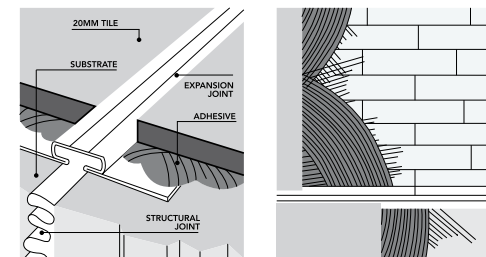

Expansion joints

1/2

In correspondence with a structural or dividing joint in the screed, it is mandatory to provide an expansion joint with a width that is at least the size of the existing one. If there are joints between different surface types, it is mandatory to provide an expansion joint.