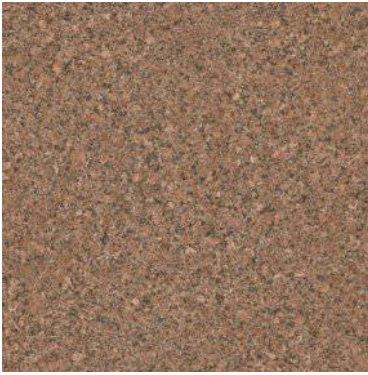

Size : 600 x 600mm
FINISH : R11

Size : 600 x 900mm
FINISH : R11

Size : 400 x 800mm
FINISH : R11

Size : 600 x 1200mm
FINISH : R11

600 x 600 mm image variations

DESERT GOLD

Great for accent walls or kitchen backsplashes, adding texture and style.