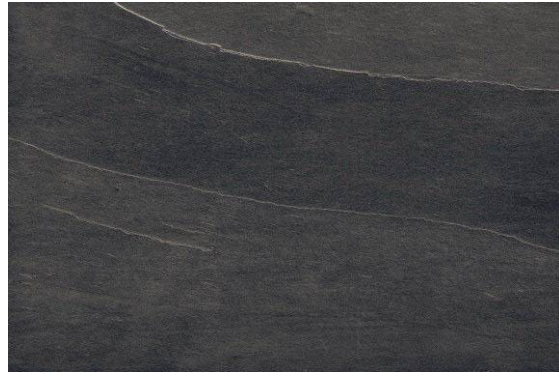

Size : 600 x 900mm
FINISH : R11