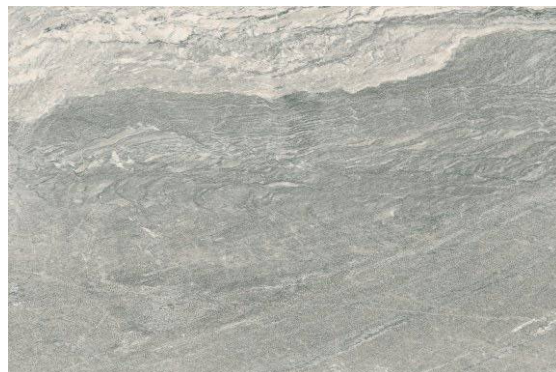

Size : 600 x 600mm
FINISH : R11

Size : 600 x 900mm
FINISH : R11

Size : 400 x 800mm
FINISH : R11

Size : 600 x 1200mm
FINISH : R11

IMAGE VARIATIONS

This collection has a wide variety of tile facings by size to maximize the realism it can convey within a design space.