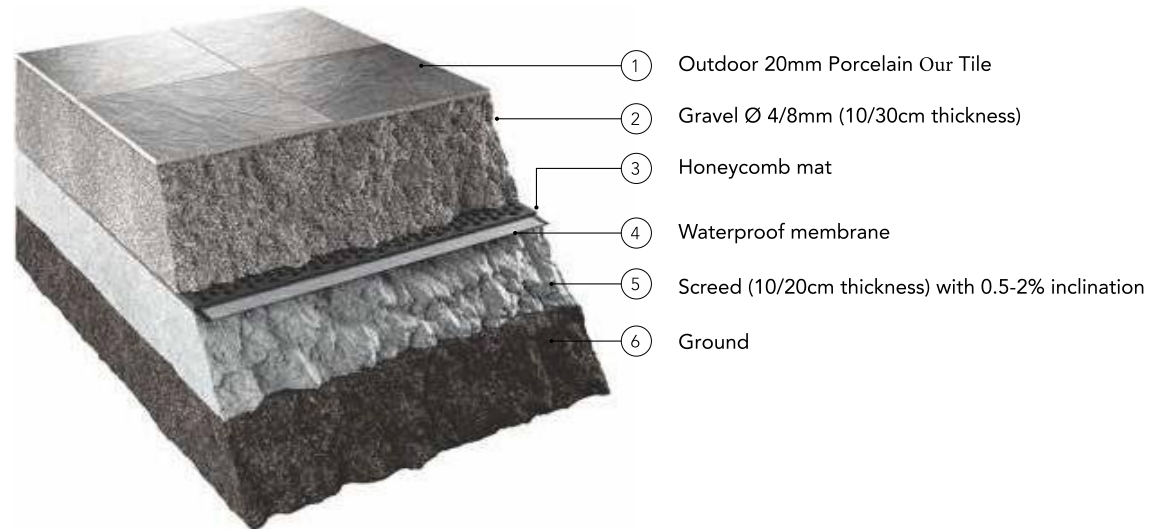

DRY INSTALLATION ON GRAVEL / SAND

For installation on sand it is good to remember to place a geotextile on the gravel, on which to spread out a layer (from 2 to 5cm thick) of dry sand with a grain size of 0/2mm. It is necessary to compact the sand with a vibro-compacting plate

before proceeding with the installation of the tiles. For particular uses and for stressful loads, it is advisable to consult a technician in order to calculate precisely the thicknesses of the various layers of the substrate.

SAFE AND STABLE

LONG-LASTING

EASY TO CLEAN

DRAINS

CAUTION

The application layers proposed are to be taken as an indication, and have the sole purpose of showing how to obtain a correct flooring. It is recommended to always refer to the specific norms and regulations in each individual country and the instructions of the project supervisor.