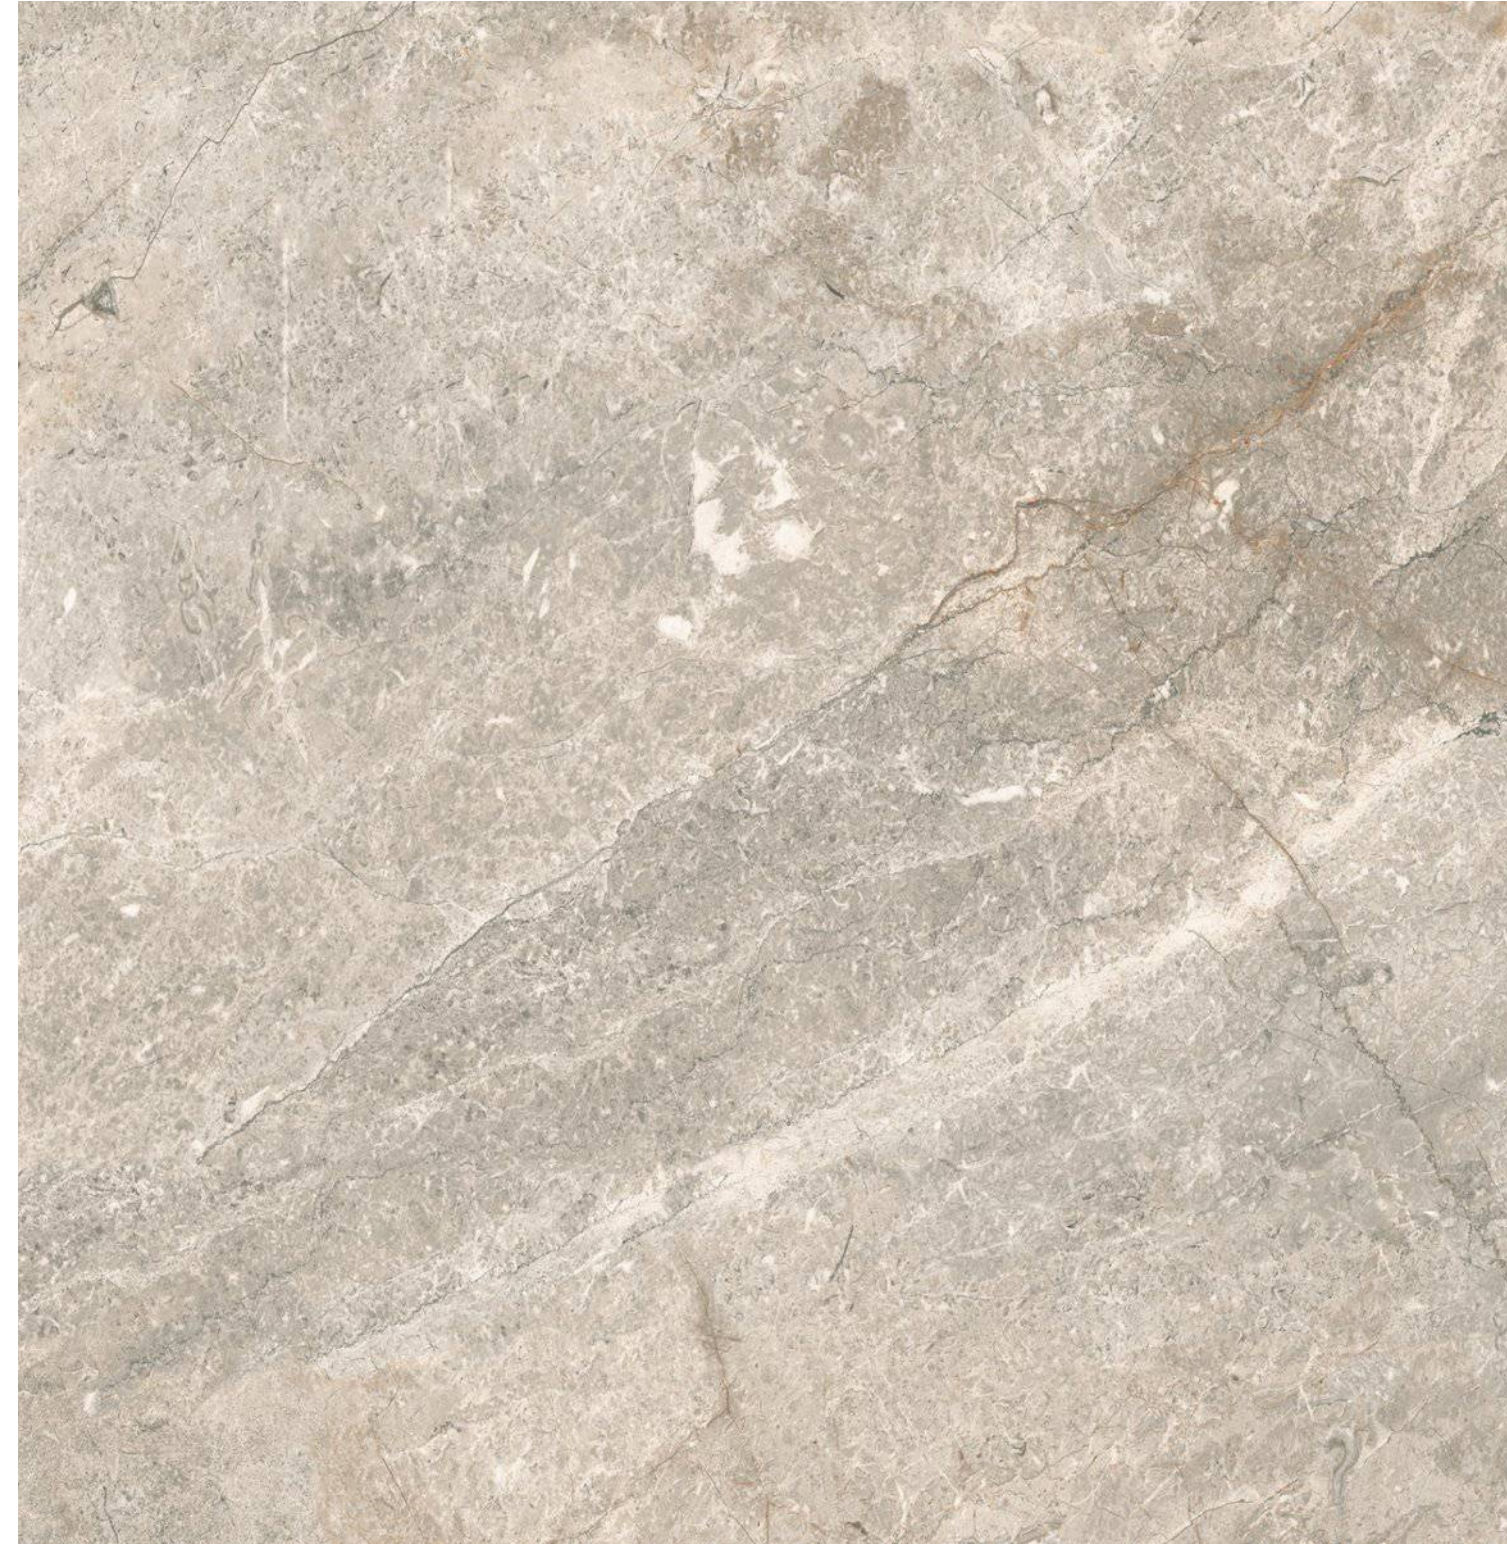

Size : 600 x 600mm
FINISH : R11

Size : 600 x 900mm
FINISH : R11

Size : 400 x 800mm
FINISH : R11

Size : 600 x 1200mm
FINISH : R11

600 x 600 mm image variations

CANYON SAND

Great for accent walls or kitchen backsplashes, adding texture and style.