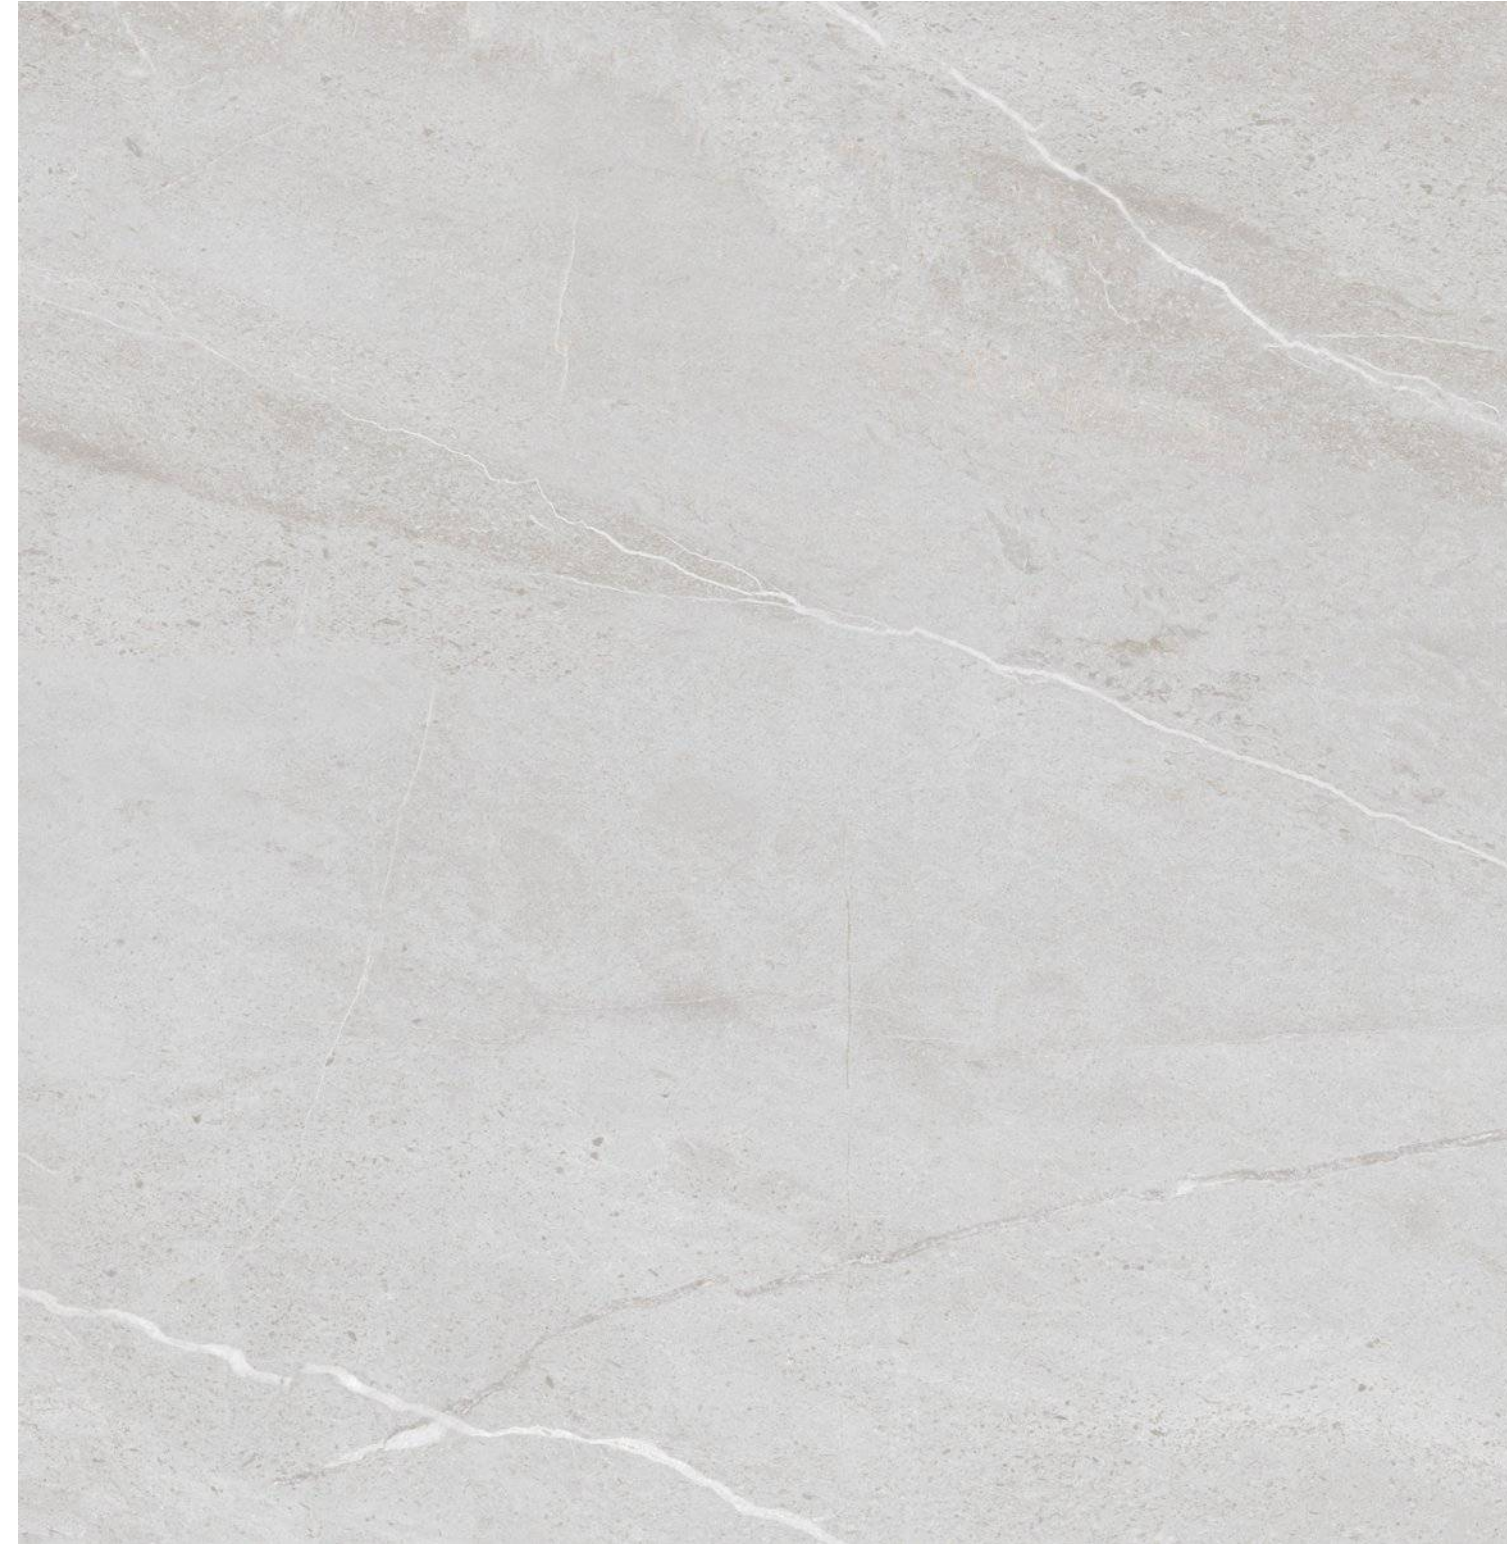

Size : 600 x 600mm
FINISH : R11

Size : 600 x 900mm
FINISH : R11

Size : 400 x 800mm
FINISH : R11

Size : 600 x 1200mm
FINISH : R11

600 x 600 mm image variations