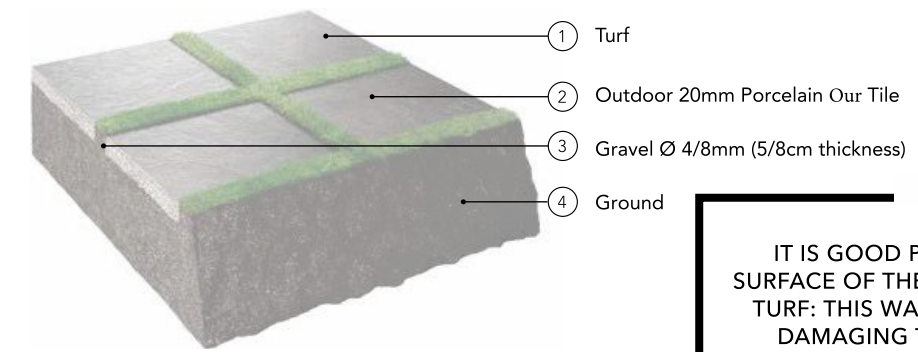

IT IS GOOD PRACTICE TO LAY THE SURFACE OF THE TILES IN LINE WITH THE TURF: THIS WAY THERE IS NO RISK OF DAMAGING THE LAWN MOWERS.