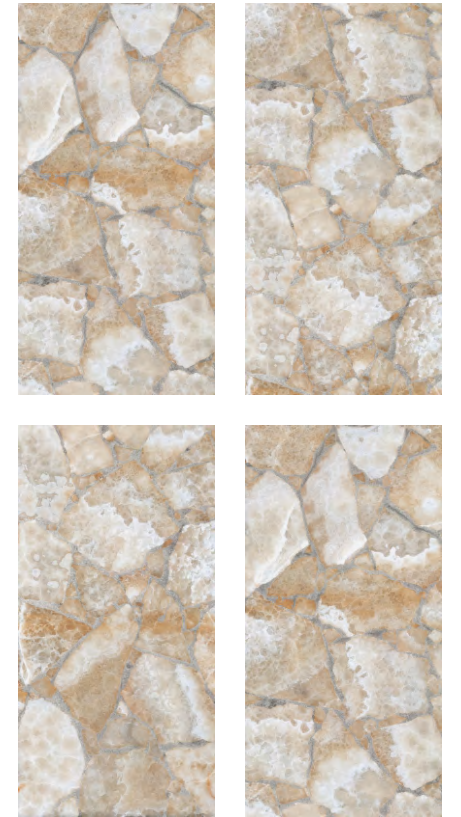

TZ-TESLA BEIGE