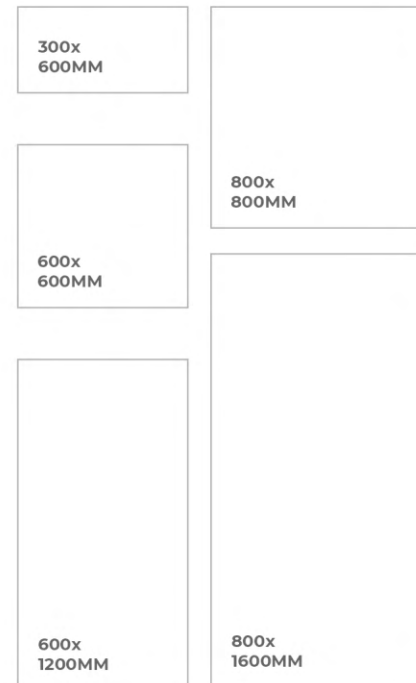

AVAILABLE SIZES:

FINISH: **MATT** | THICKNESS: **9MM** | RANDOM: **5**