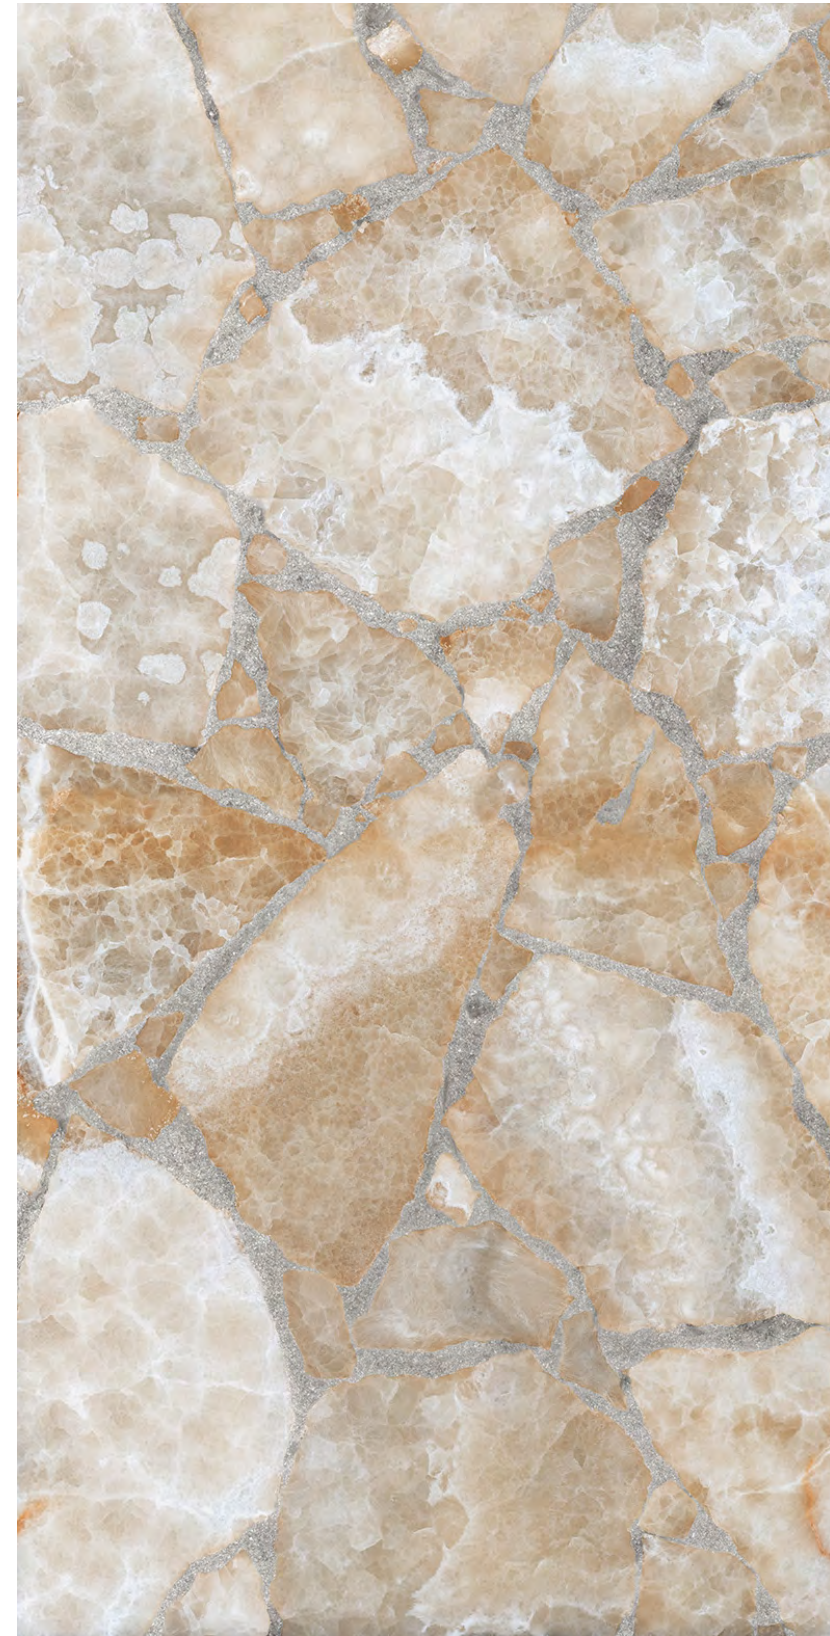

TZ-TESLA BEIGE