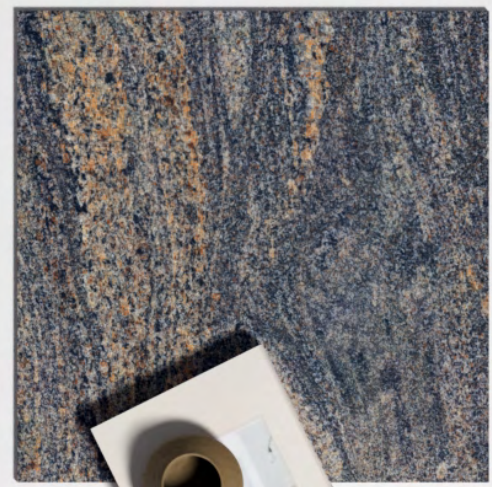

600X600MM

TRANSFORM ANY SPACE WITH THE RIGHT SIZE

The Matt Finish collection comes in a variety of sizes to suit any design. Whether for large expanses or detailed accents, our tiles offer flexibility and style. Crafted to fit both residential and commercial spaces, these sizes ensure seamless, elegant solutions for all your projects

Applications

Residences

Hotel

Shops

Restaurants

Airports

Malls

Railway Stations

interiors

Kitchens