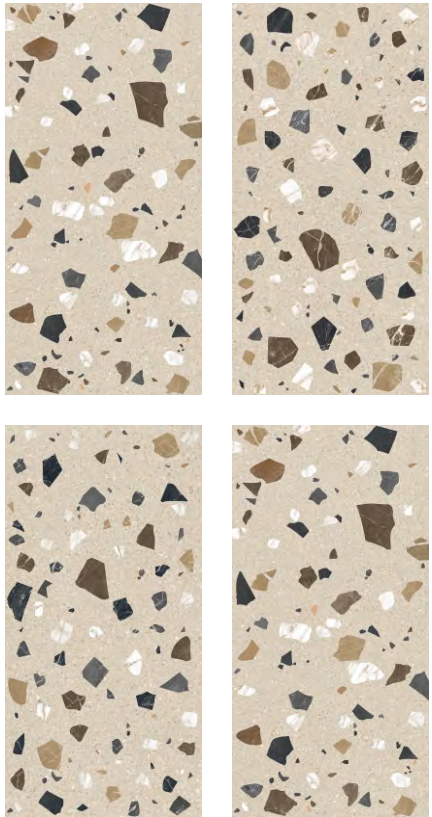

TZ-LILANZ BEIGE