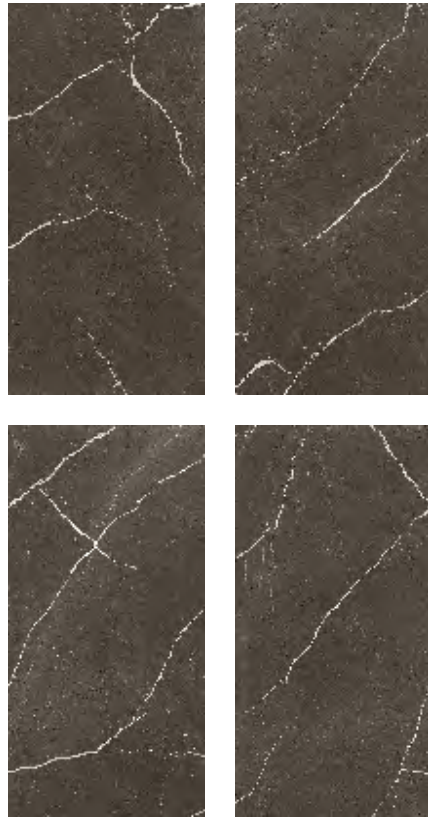

LUXOR CHOCO