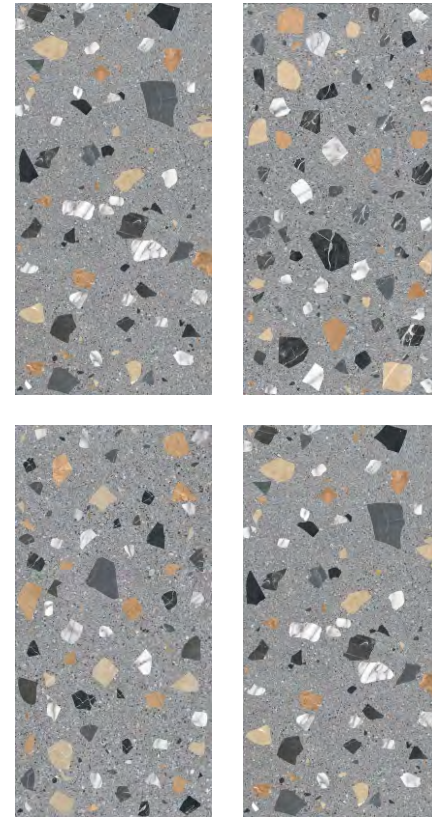

TZ-LILANZ GREY