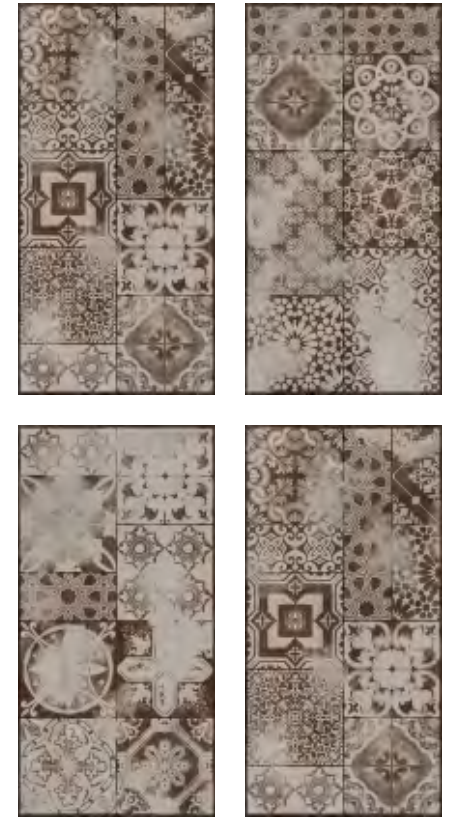

**DIGITAL
PRESENTATION**

**RANDOM DETAIL
3D PREVIEW**

DIGITAL
PRESENTATION

RANDOM DETAIL
3D PREVIEW

HERITAGE SILVER

AVAILABLE SIZES:

FINISH: **MATT** | THICKNESS: **9MM** | RANDOM: **6**

HERITAGE SILVER ARTE