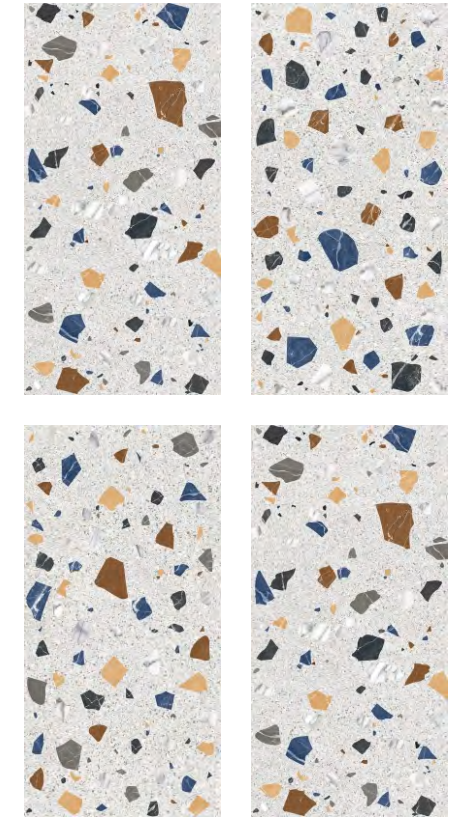

TZ-LILANZ GREY

AVAILABLE SIZES:

FINISH: **MATT** | THICKNESS: **9MM** | RANDOM: **3**

TZ-LILANZ MULTI

AVAILABLE SIZES:

FINISH: **MATT** | THICKNESS: **9MM** | RANDOM: **3**

TZ-MEDI

AVAILABLE SIZES: