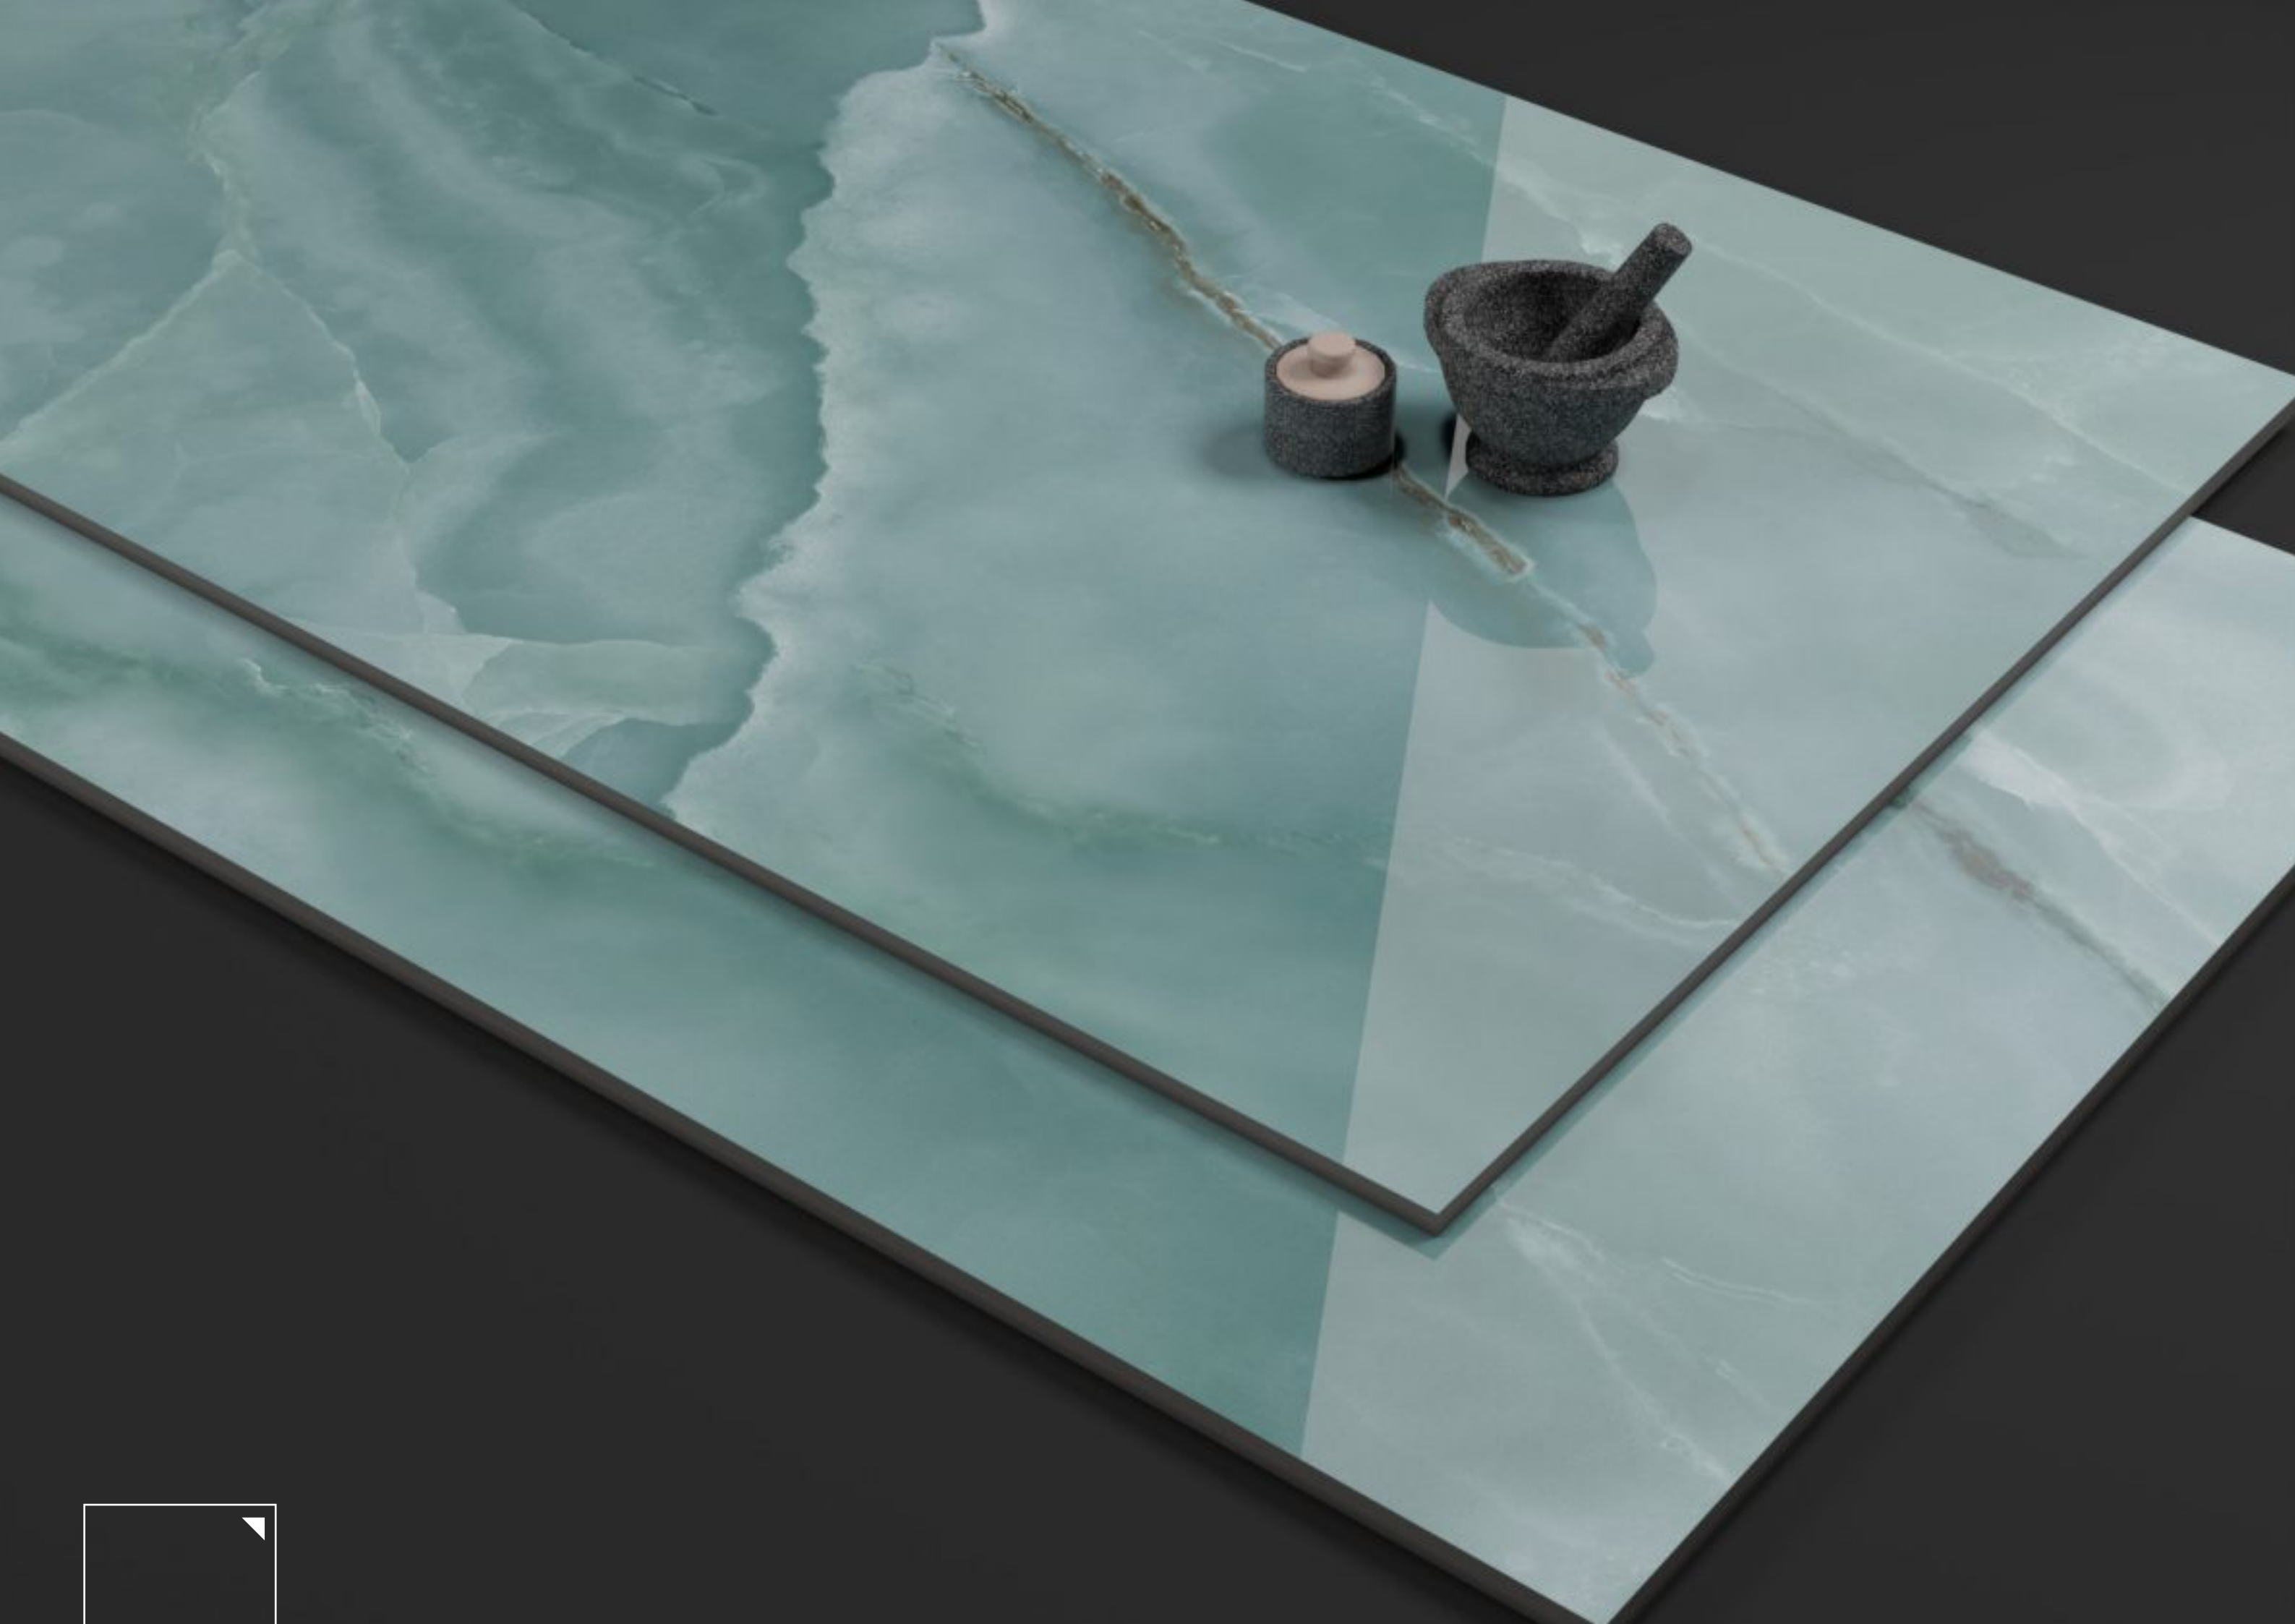

DESIGN
ONYXO RECLAIR

DESIGN
ONYXO WAU

SIZE
**600X
1200MM**

FINISH
**SUPER
HIGH GLOSS**

| RANDOM 04

RANDOM 04

DESIGN

**ONYXO
LIME**