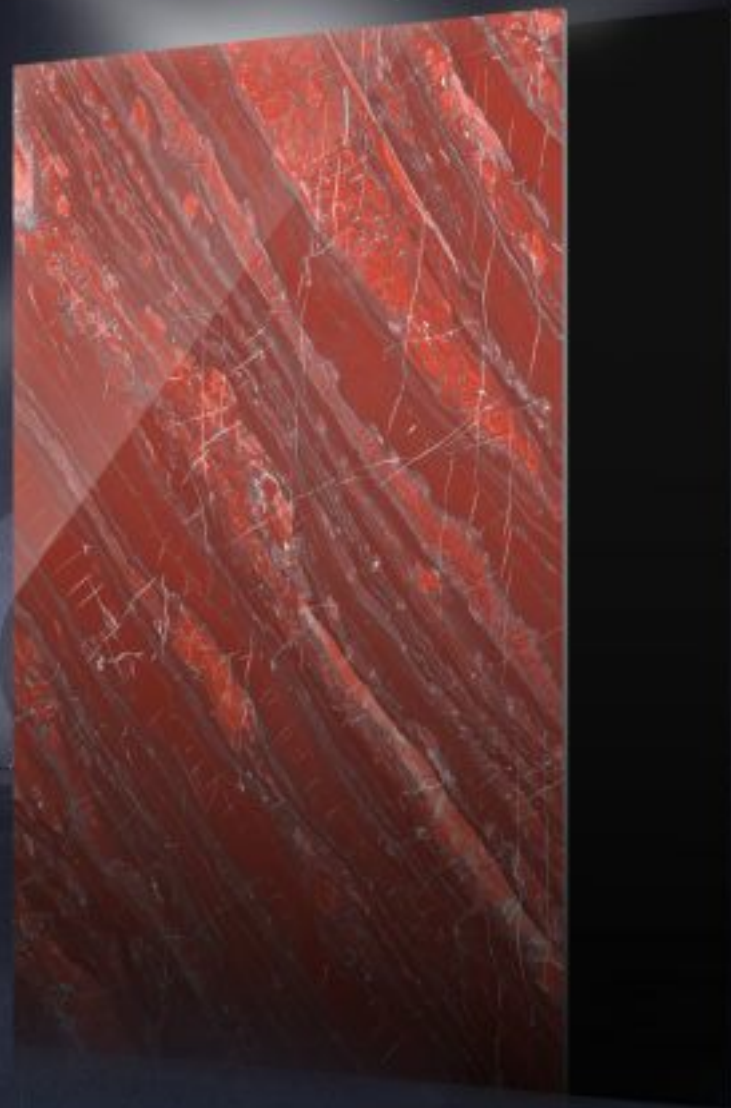

HIGH GLOSS

**SUPER
HIGH GLOSS**