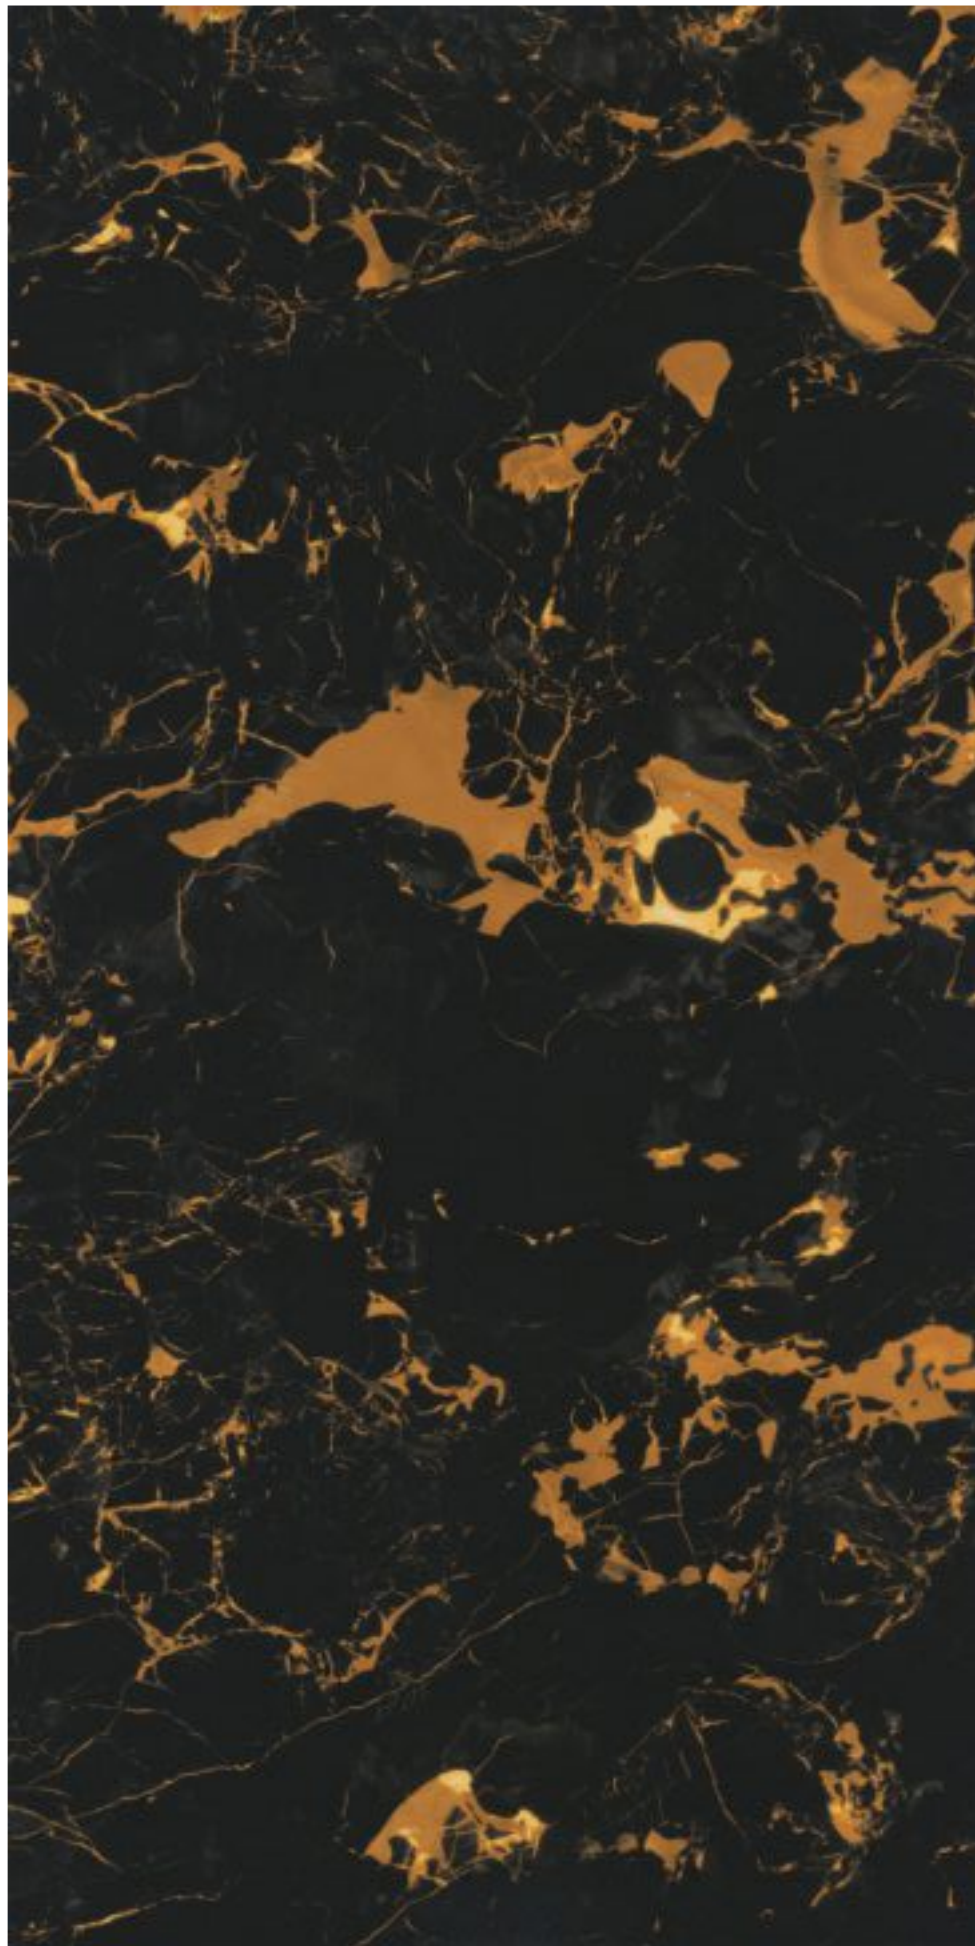

RANDOM 03

DESIGN

**PORTORO
GOLD**

SIZE

**600X
1200MM**

FINISH

**SUPER
HIGH GLOSS**

**SUPER
HIGH GLOSS**