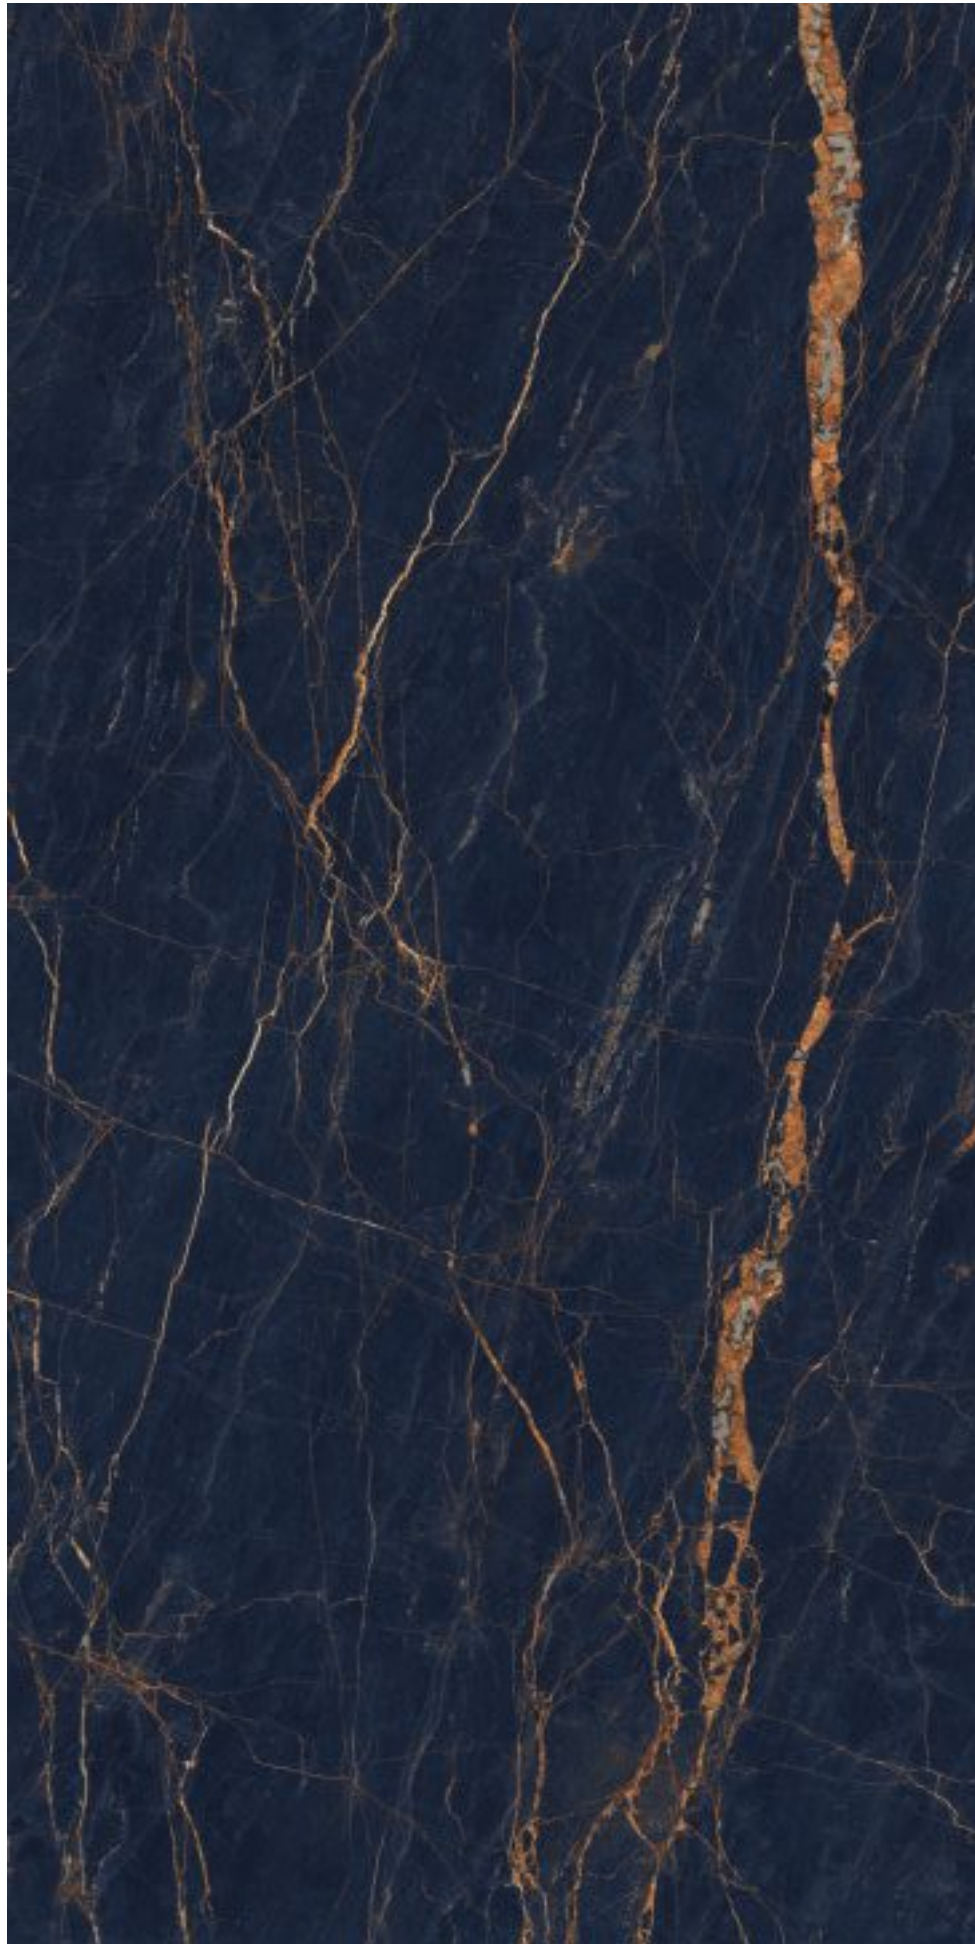

RANDOM 03

DESIGN

**NOFER
BLUE**

SIZE

**600X
1200MM**

FINISH

**SUPER
HIGH GLOSS**

**SUPER
HIGH GLOSS**