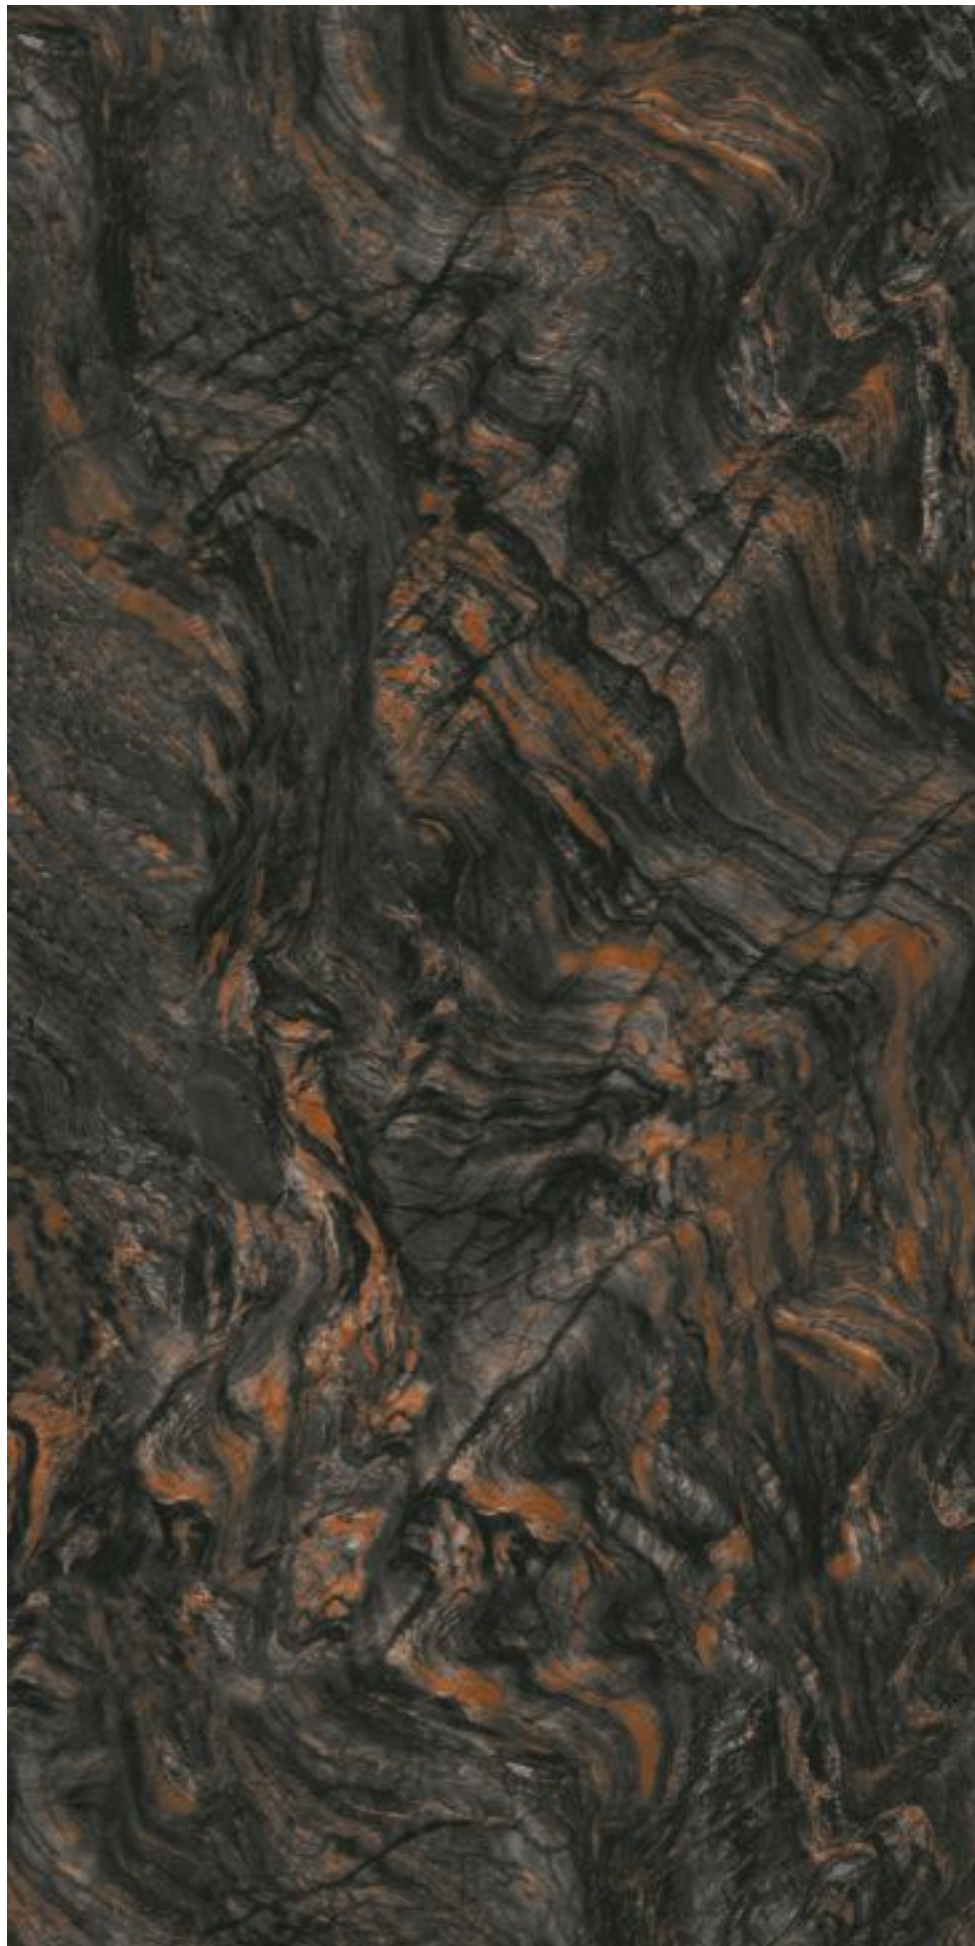

DESIGN
FELICITA BLACK

RANDOM 03

DESIGN

**FELICITA
BLACK**

SIZE

**600X
1200MM**

FINISH

**SUPER
HIGH GLOSS**

**SUPER
HIGH GLOSS**