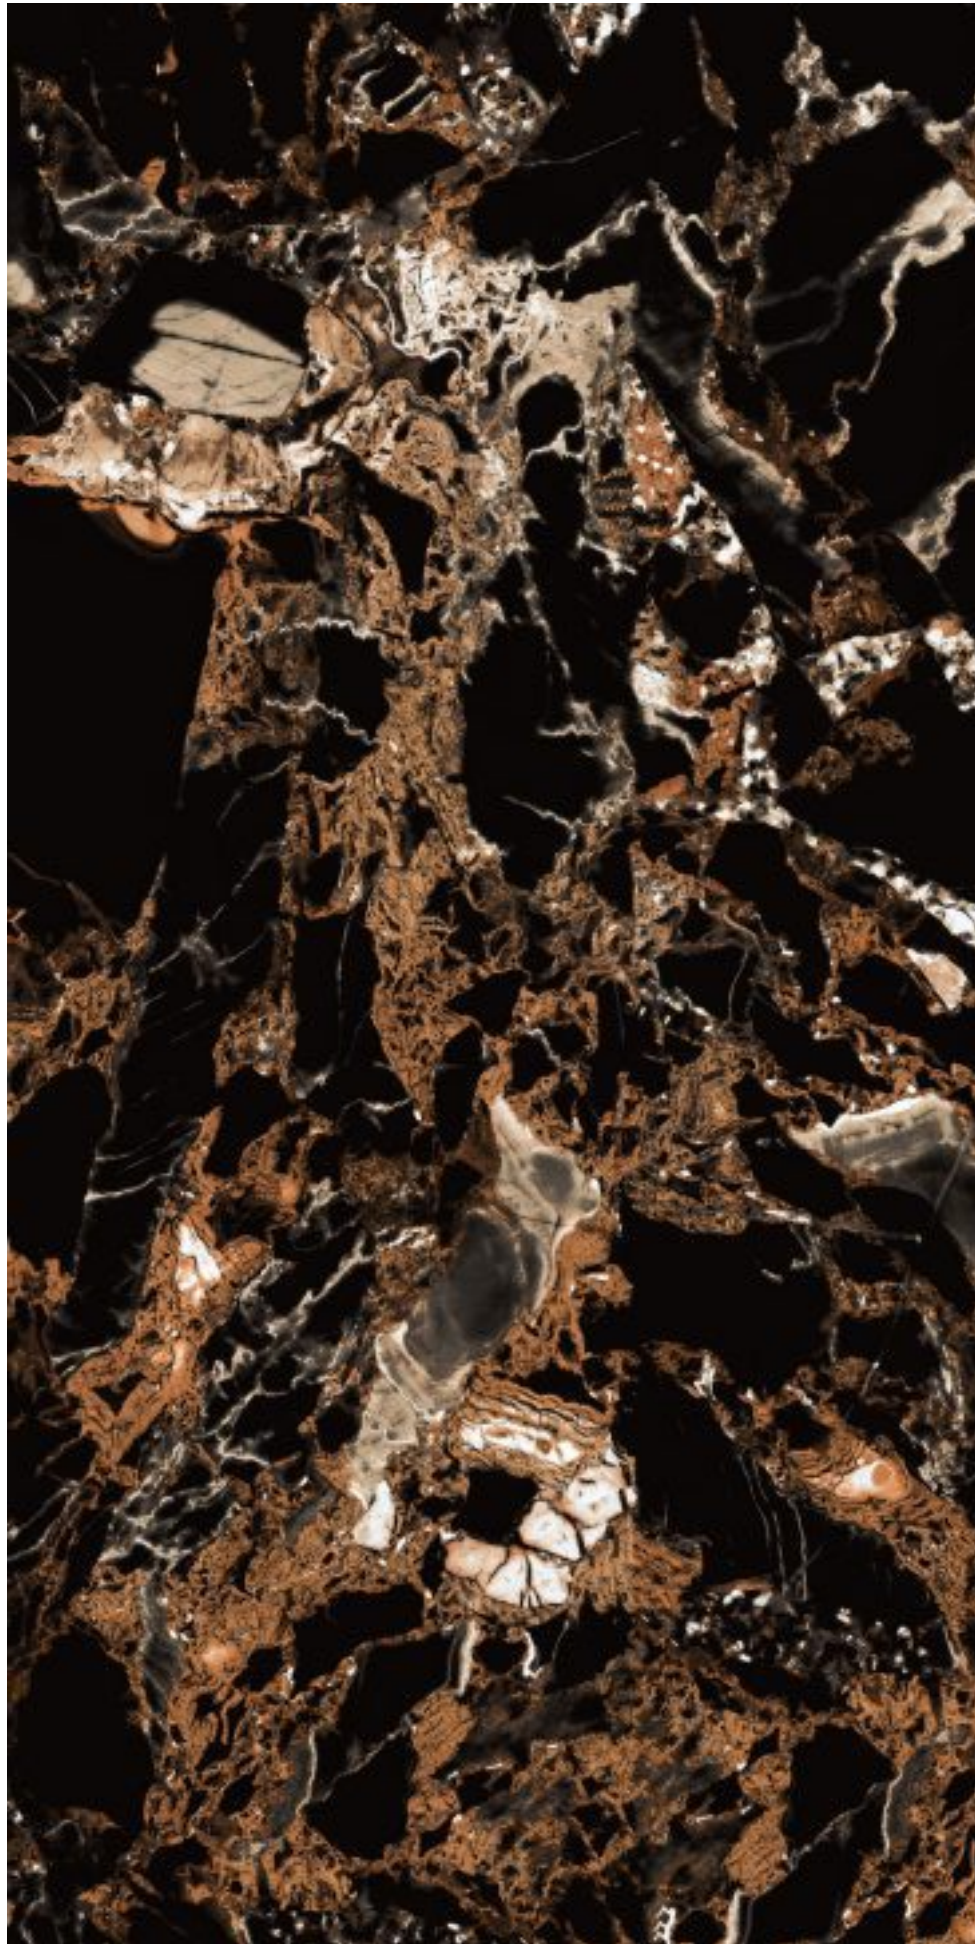

DESIGN

**COSMIC
OCEAN**

SIZE

**600X
1200MM**

FINISH

**SUPER
HIGH GLOSS**

**SUPER
HIGH GLOSS**

COSMIC OCEAN