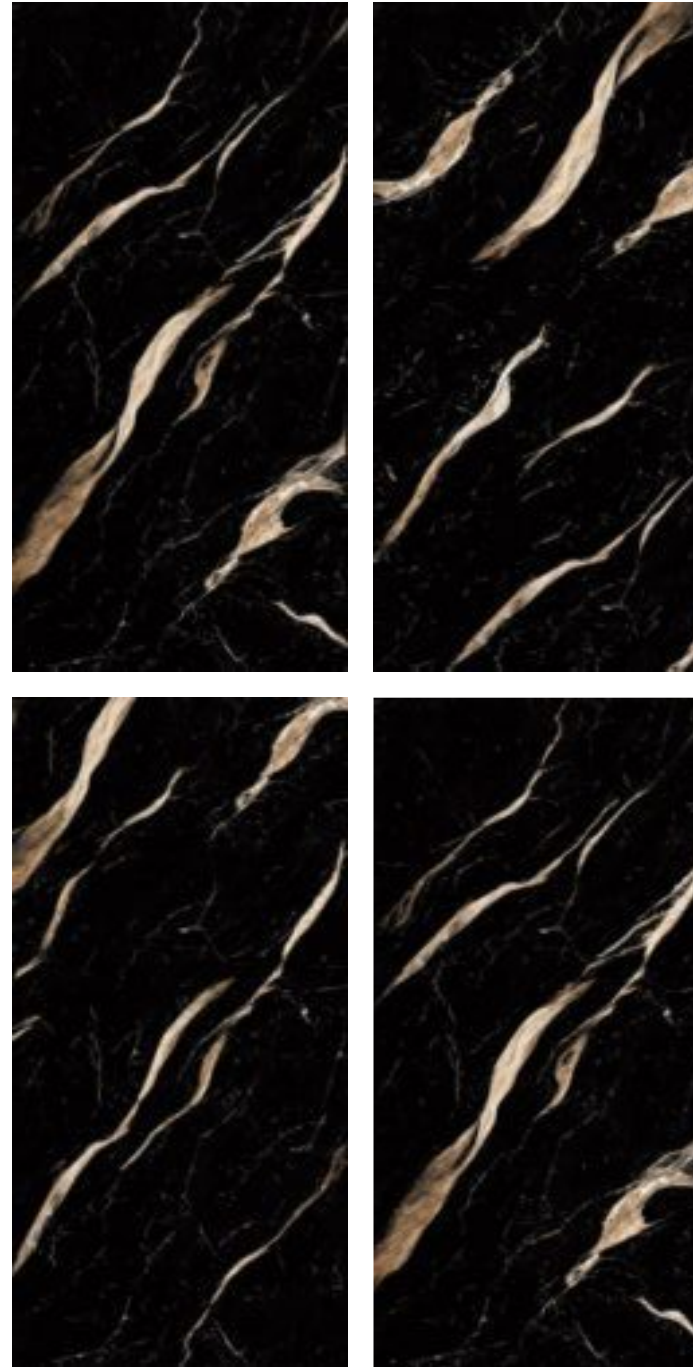

RANDOM 03

DESIGN

**AURA
BLACK**

SIZE

**600X
1200MM**

FINISH

**SUPER
HIGH GLOSS**

**SUPER
HIGH GLOSS**