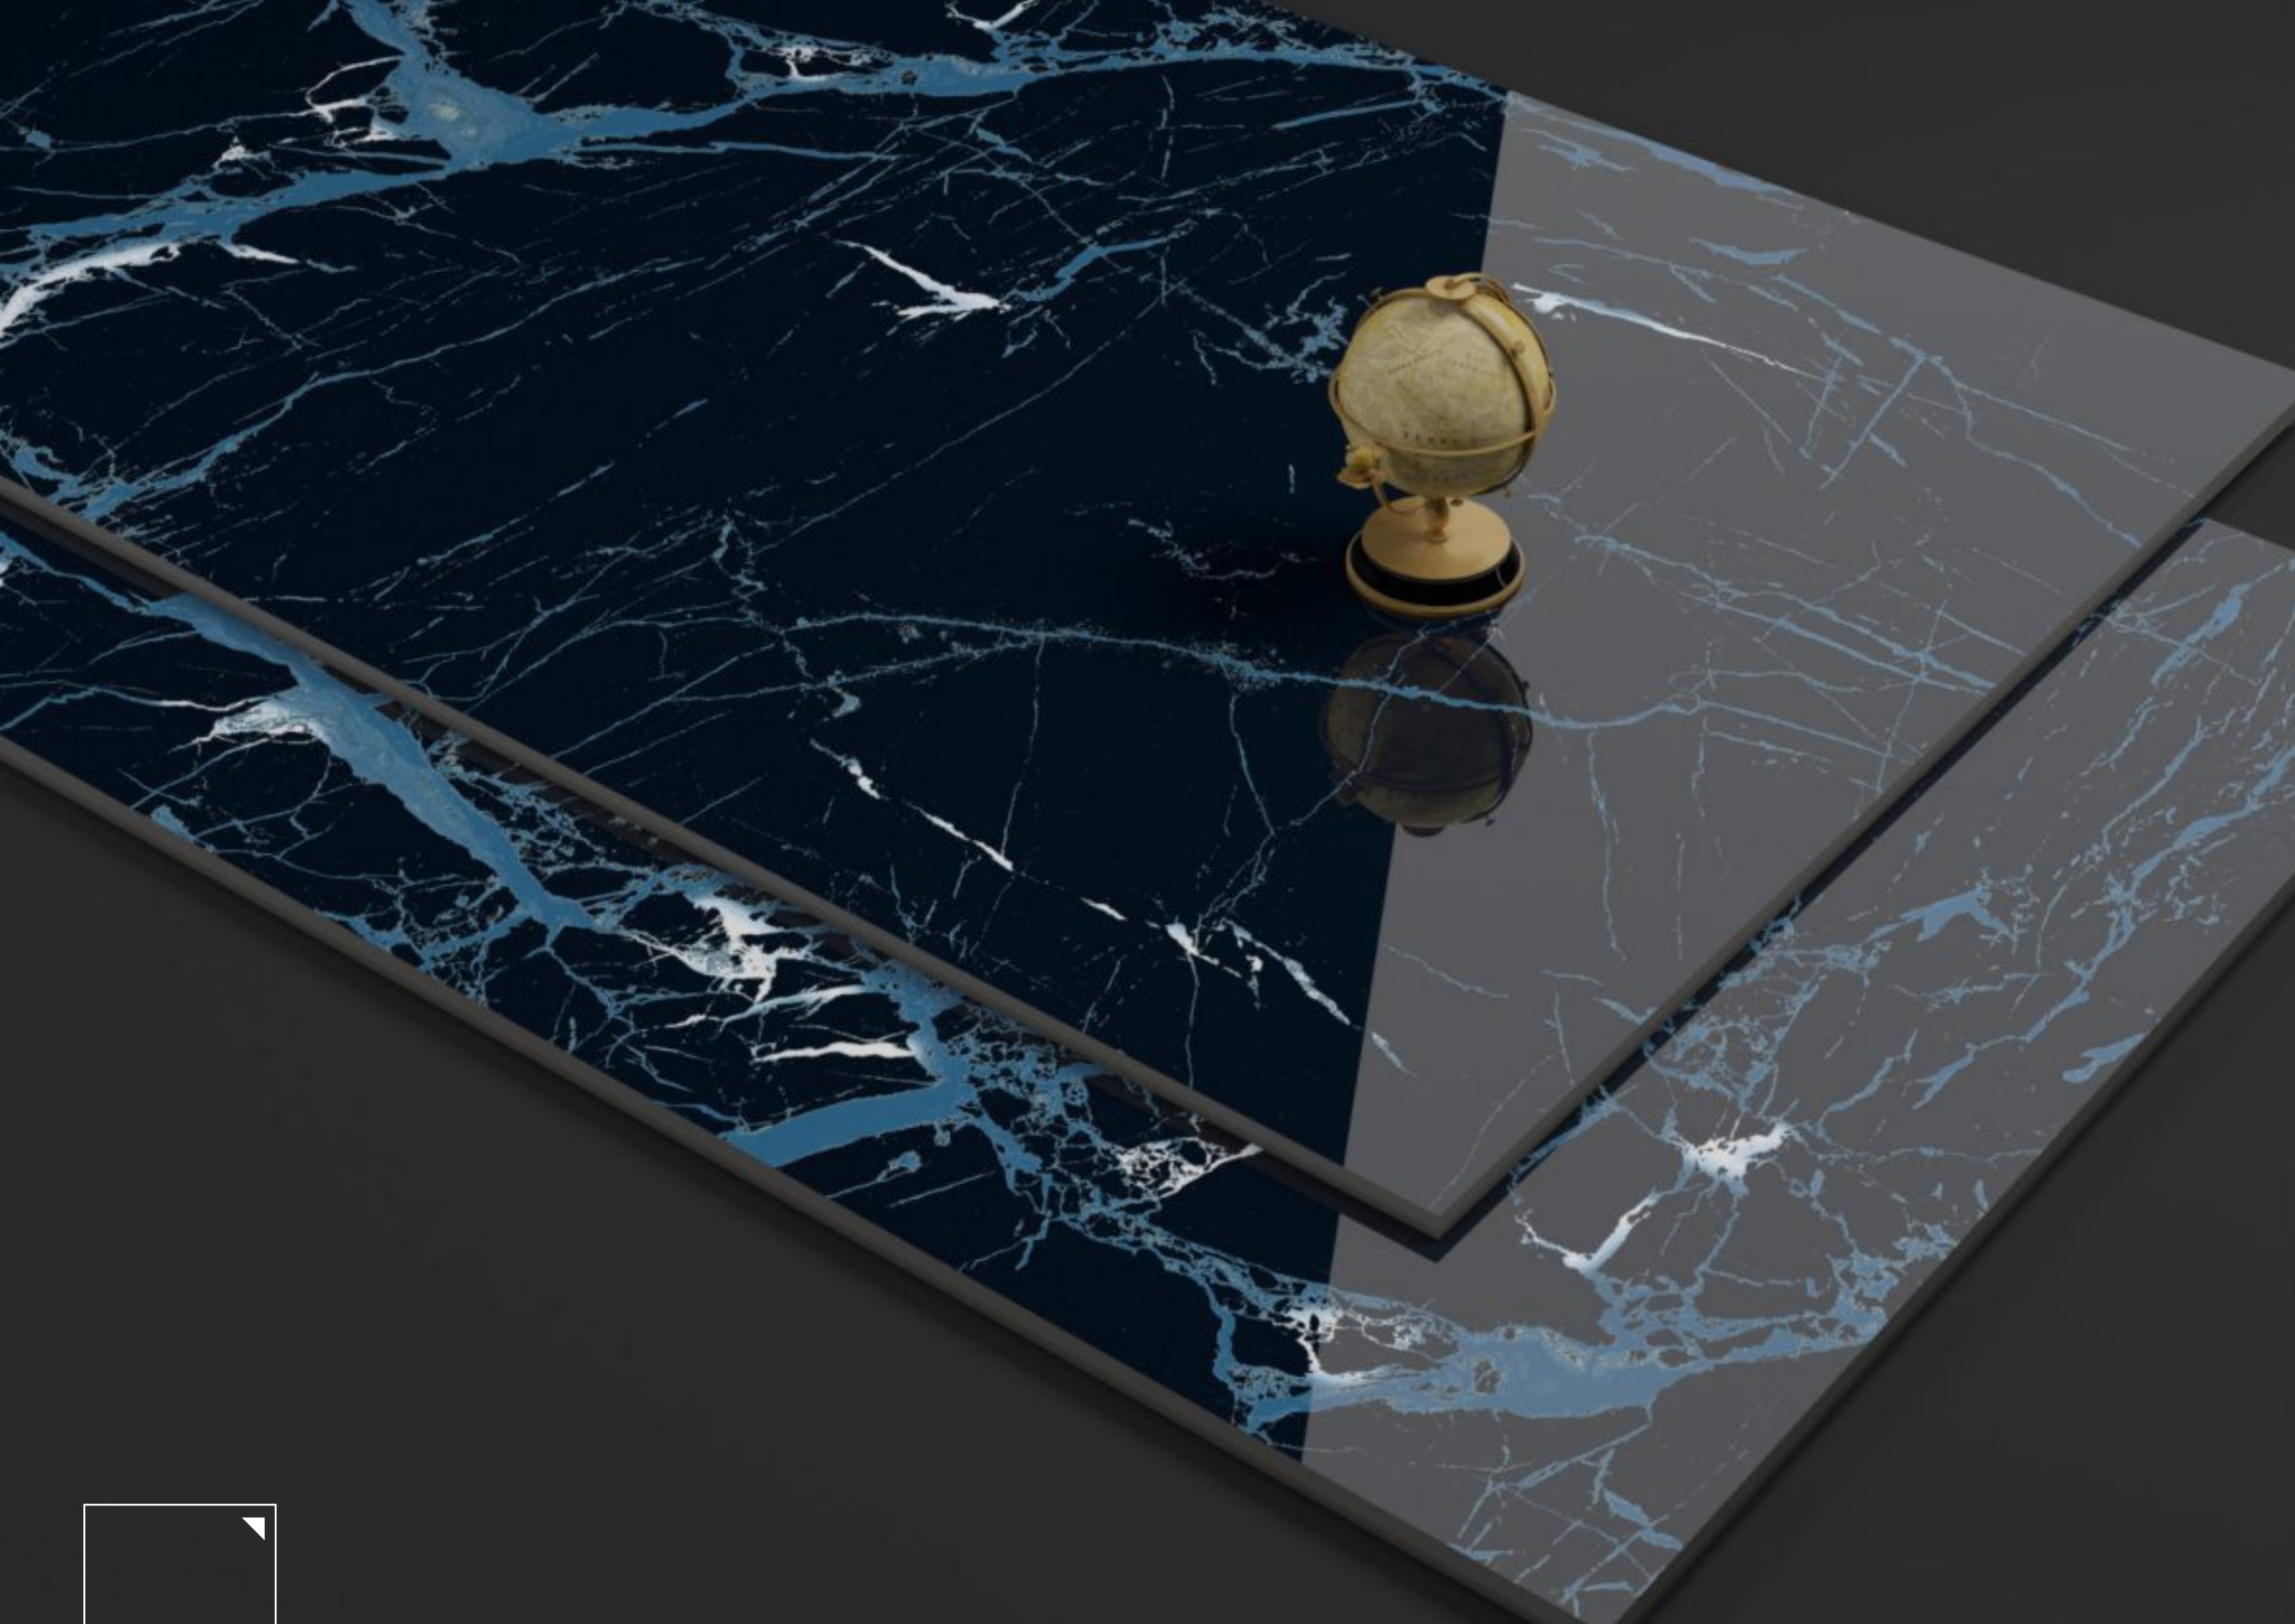

DESIGN

**VOLCANO
BLUE**

SIZE

**600X
1200MM**

FINISH

**SUPER
HIGH GLOSS**

**SUPER
HIGH GLOSS**

VOLCANO BLUE