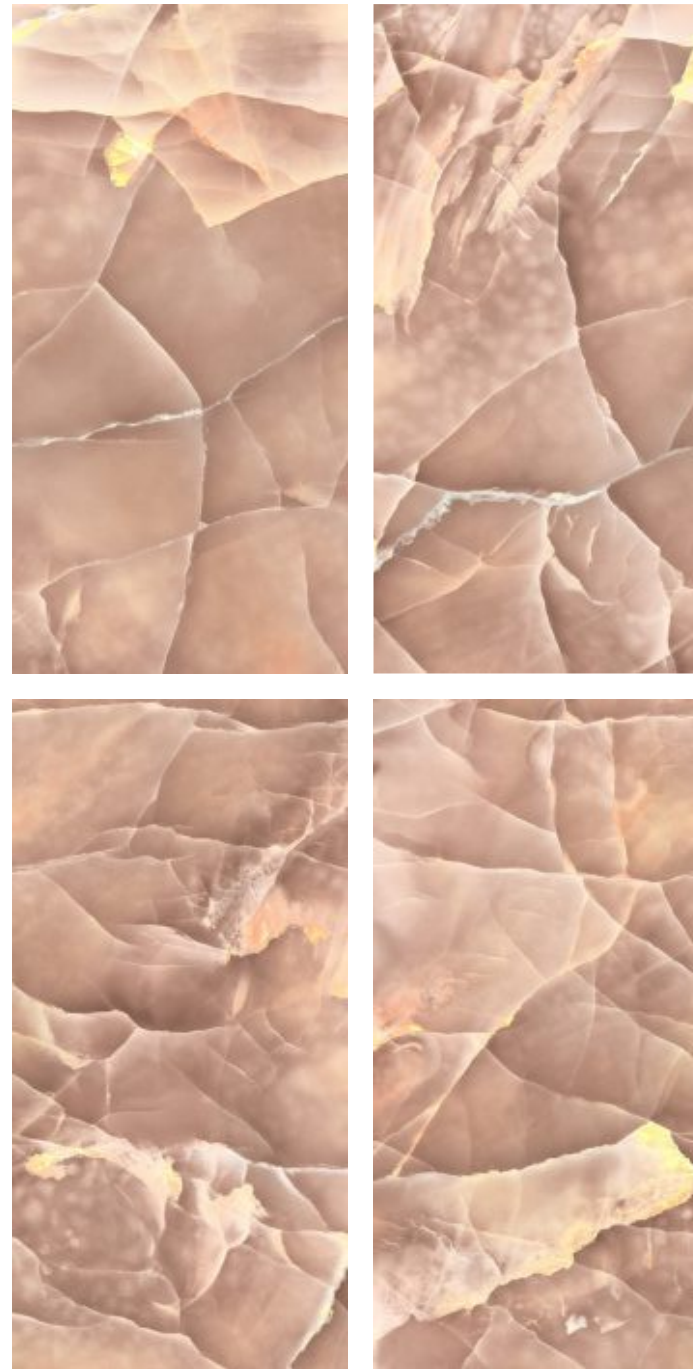

**600X
1200MM**

FINISH

**SUPER
HIGH GLOSS**

**SUPER
HIGH GLOSS**

ONICE COBALT

RANDOM 04

DESIGN

**ONICE
RED**