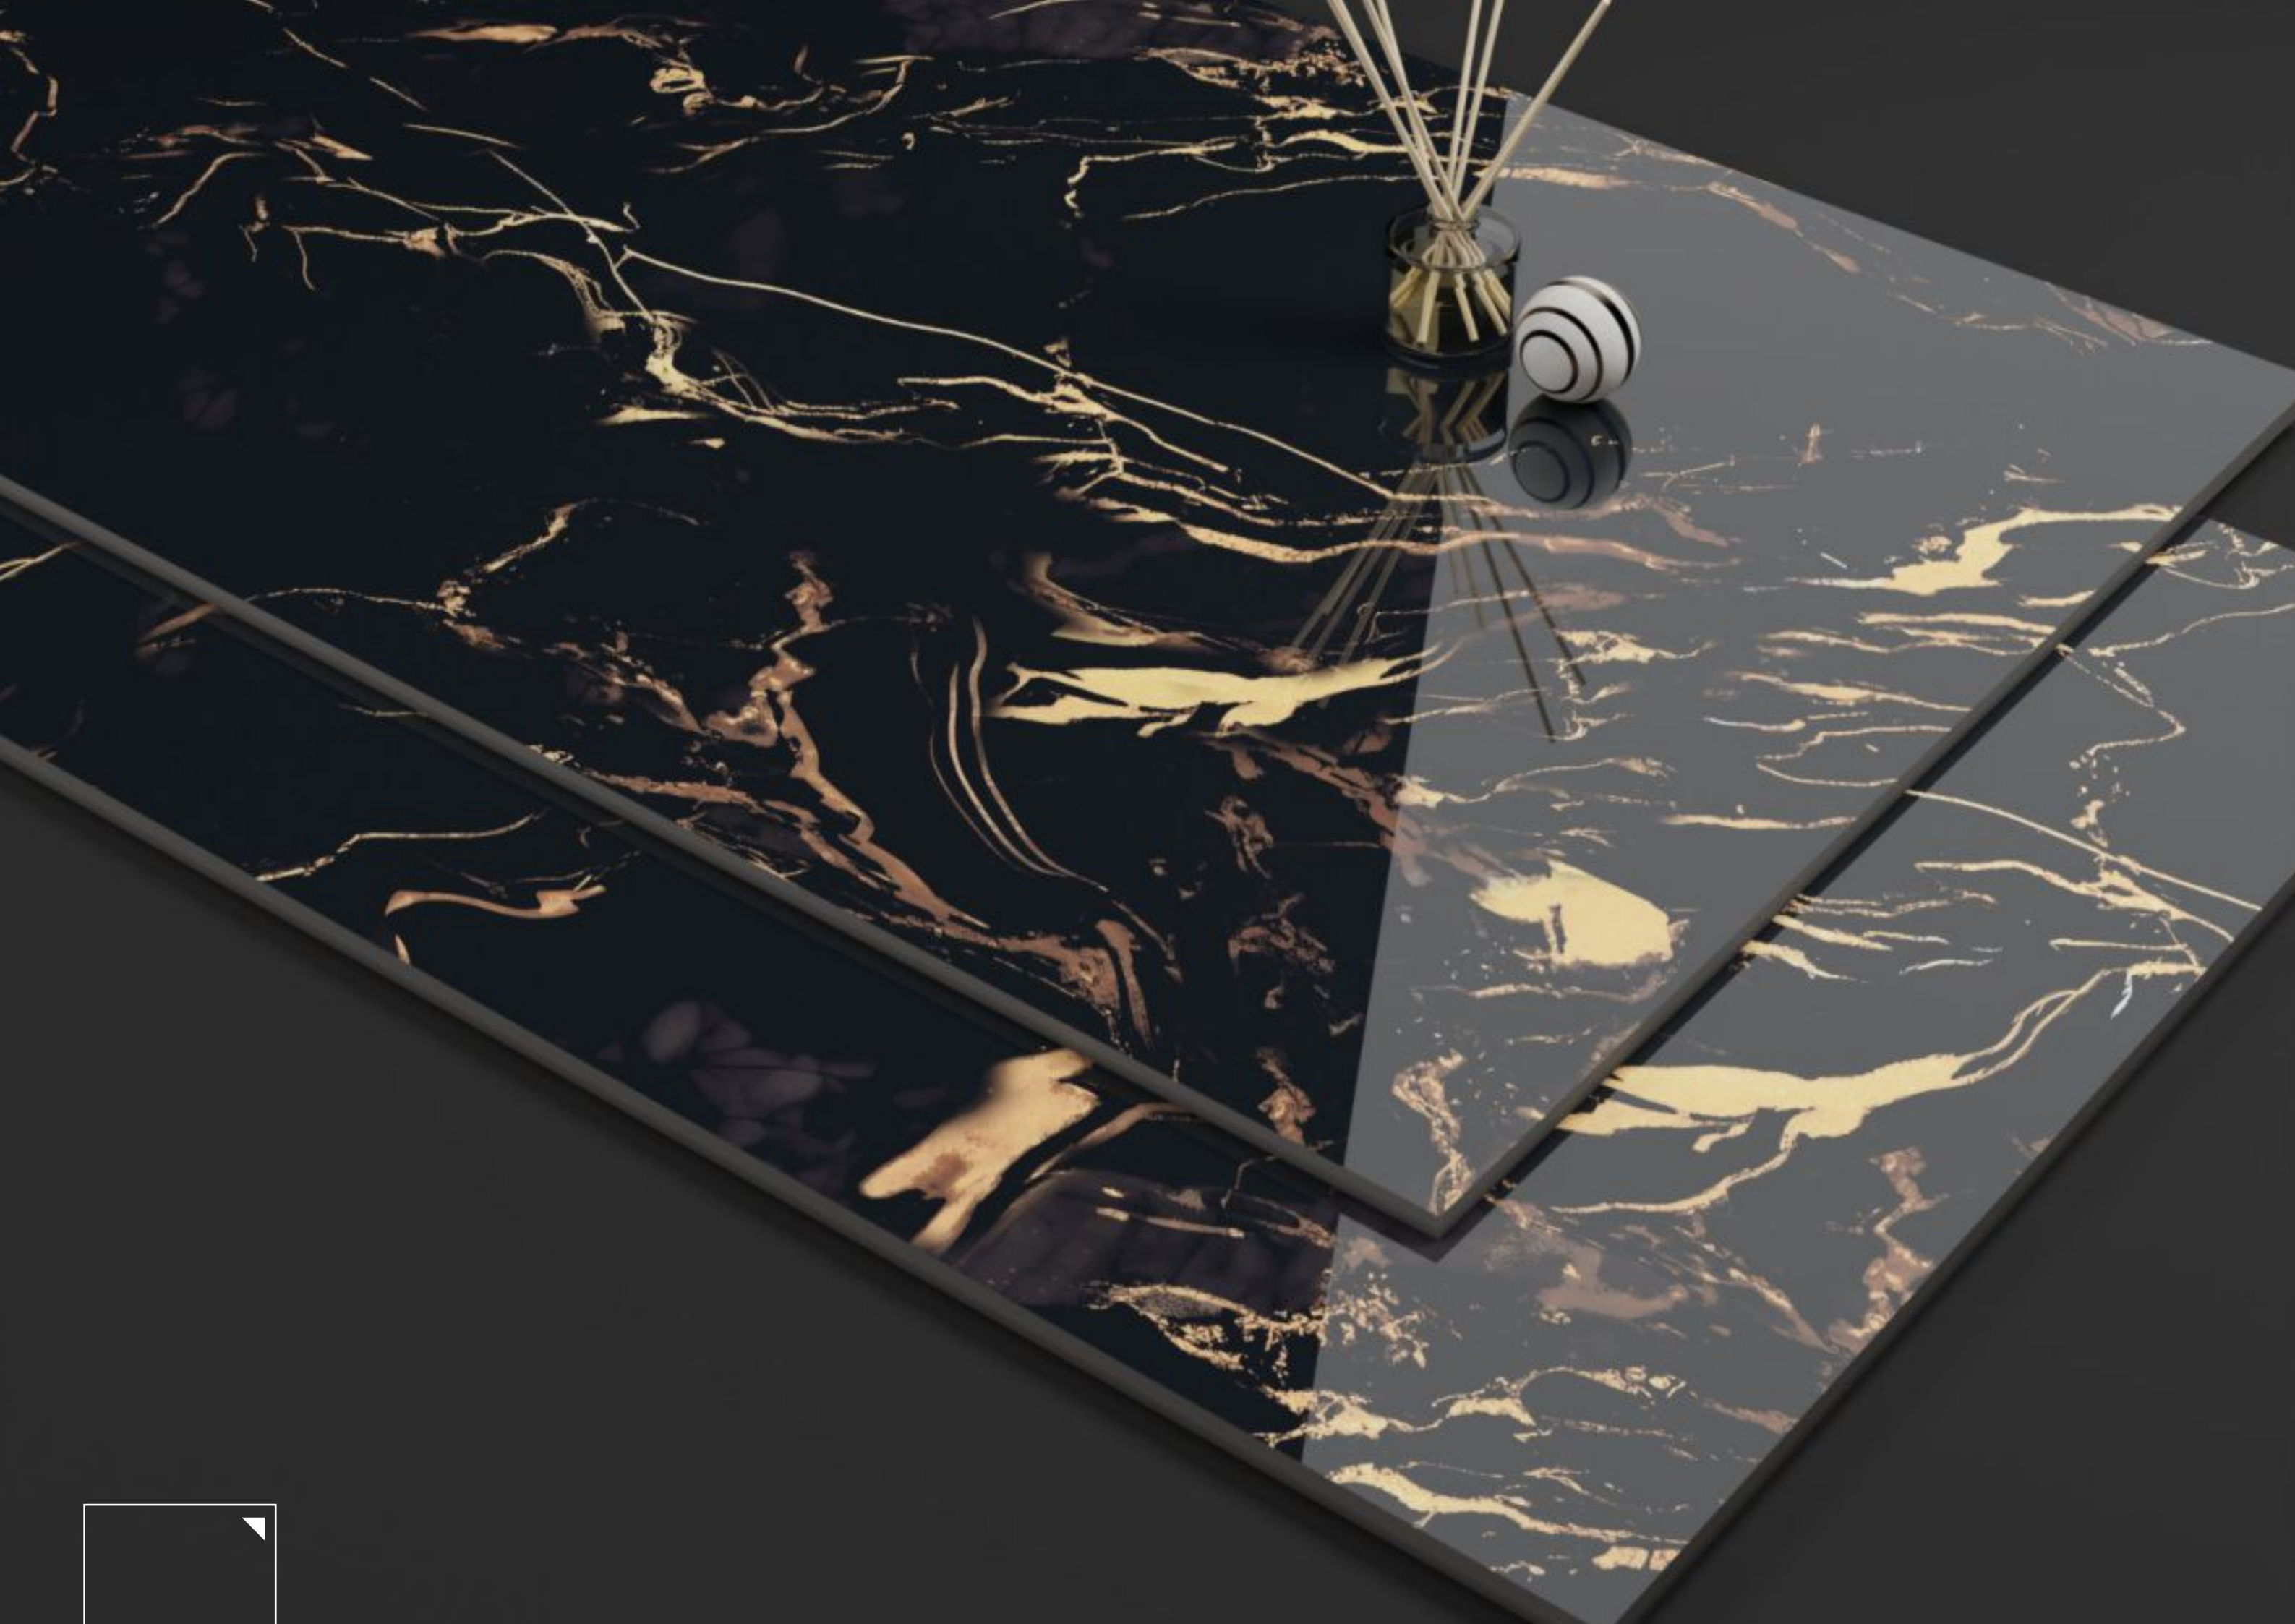

DESIGN

**FELICITA
BLUE**

SIZE

**600X
1200MM**

FINISH

**SUPER
HIGH GLOSS**

**SUPER
HIGH GLOSS**

FELICITA BLUE