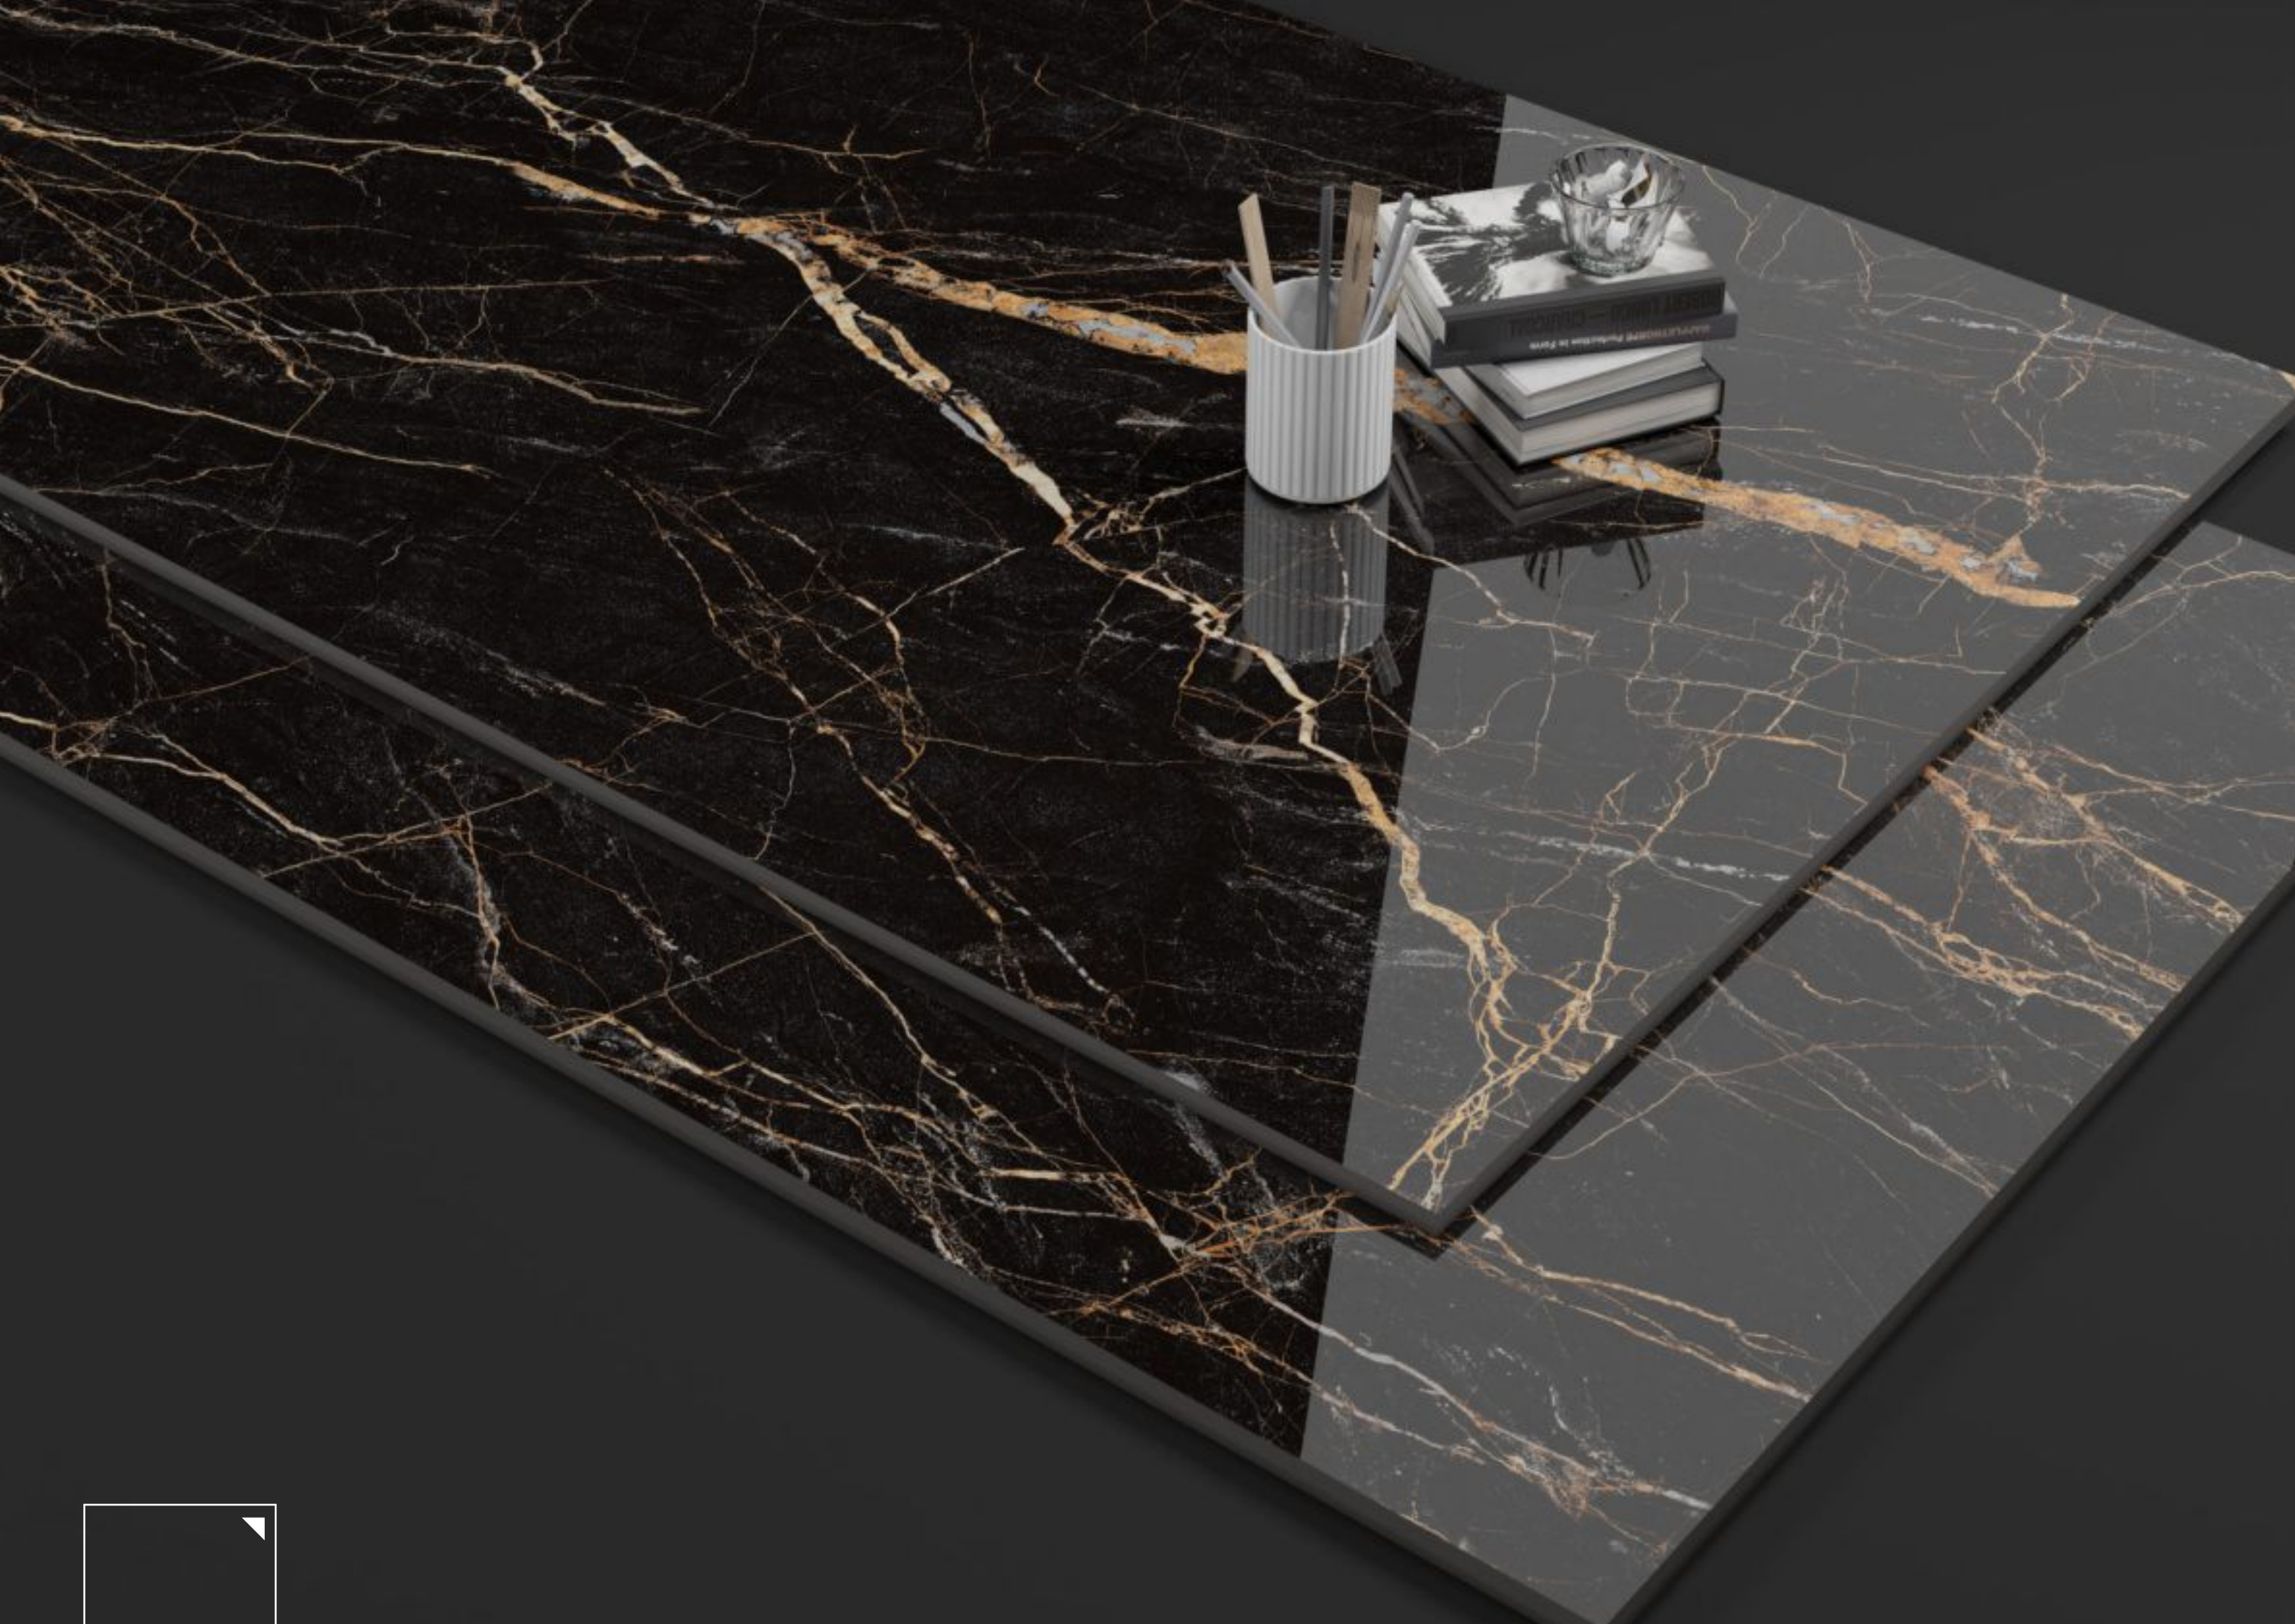

DESIGN

**NOFER
GREEN**

SIZE

**600X
1200MM**

FINISH

**SUPER
HIGH GLOSS**

**SUPER
HIGH GLOSS**

NOFER GREEN