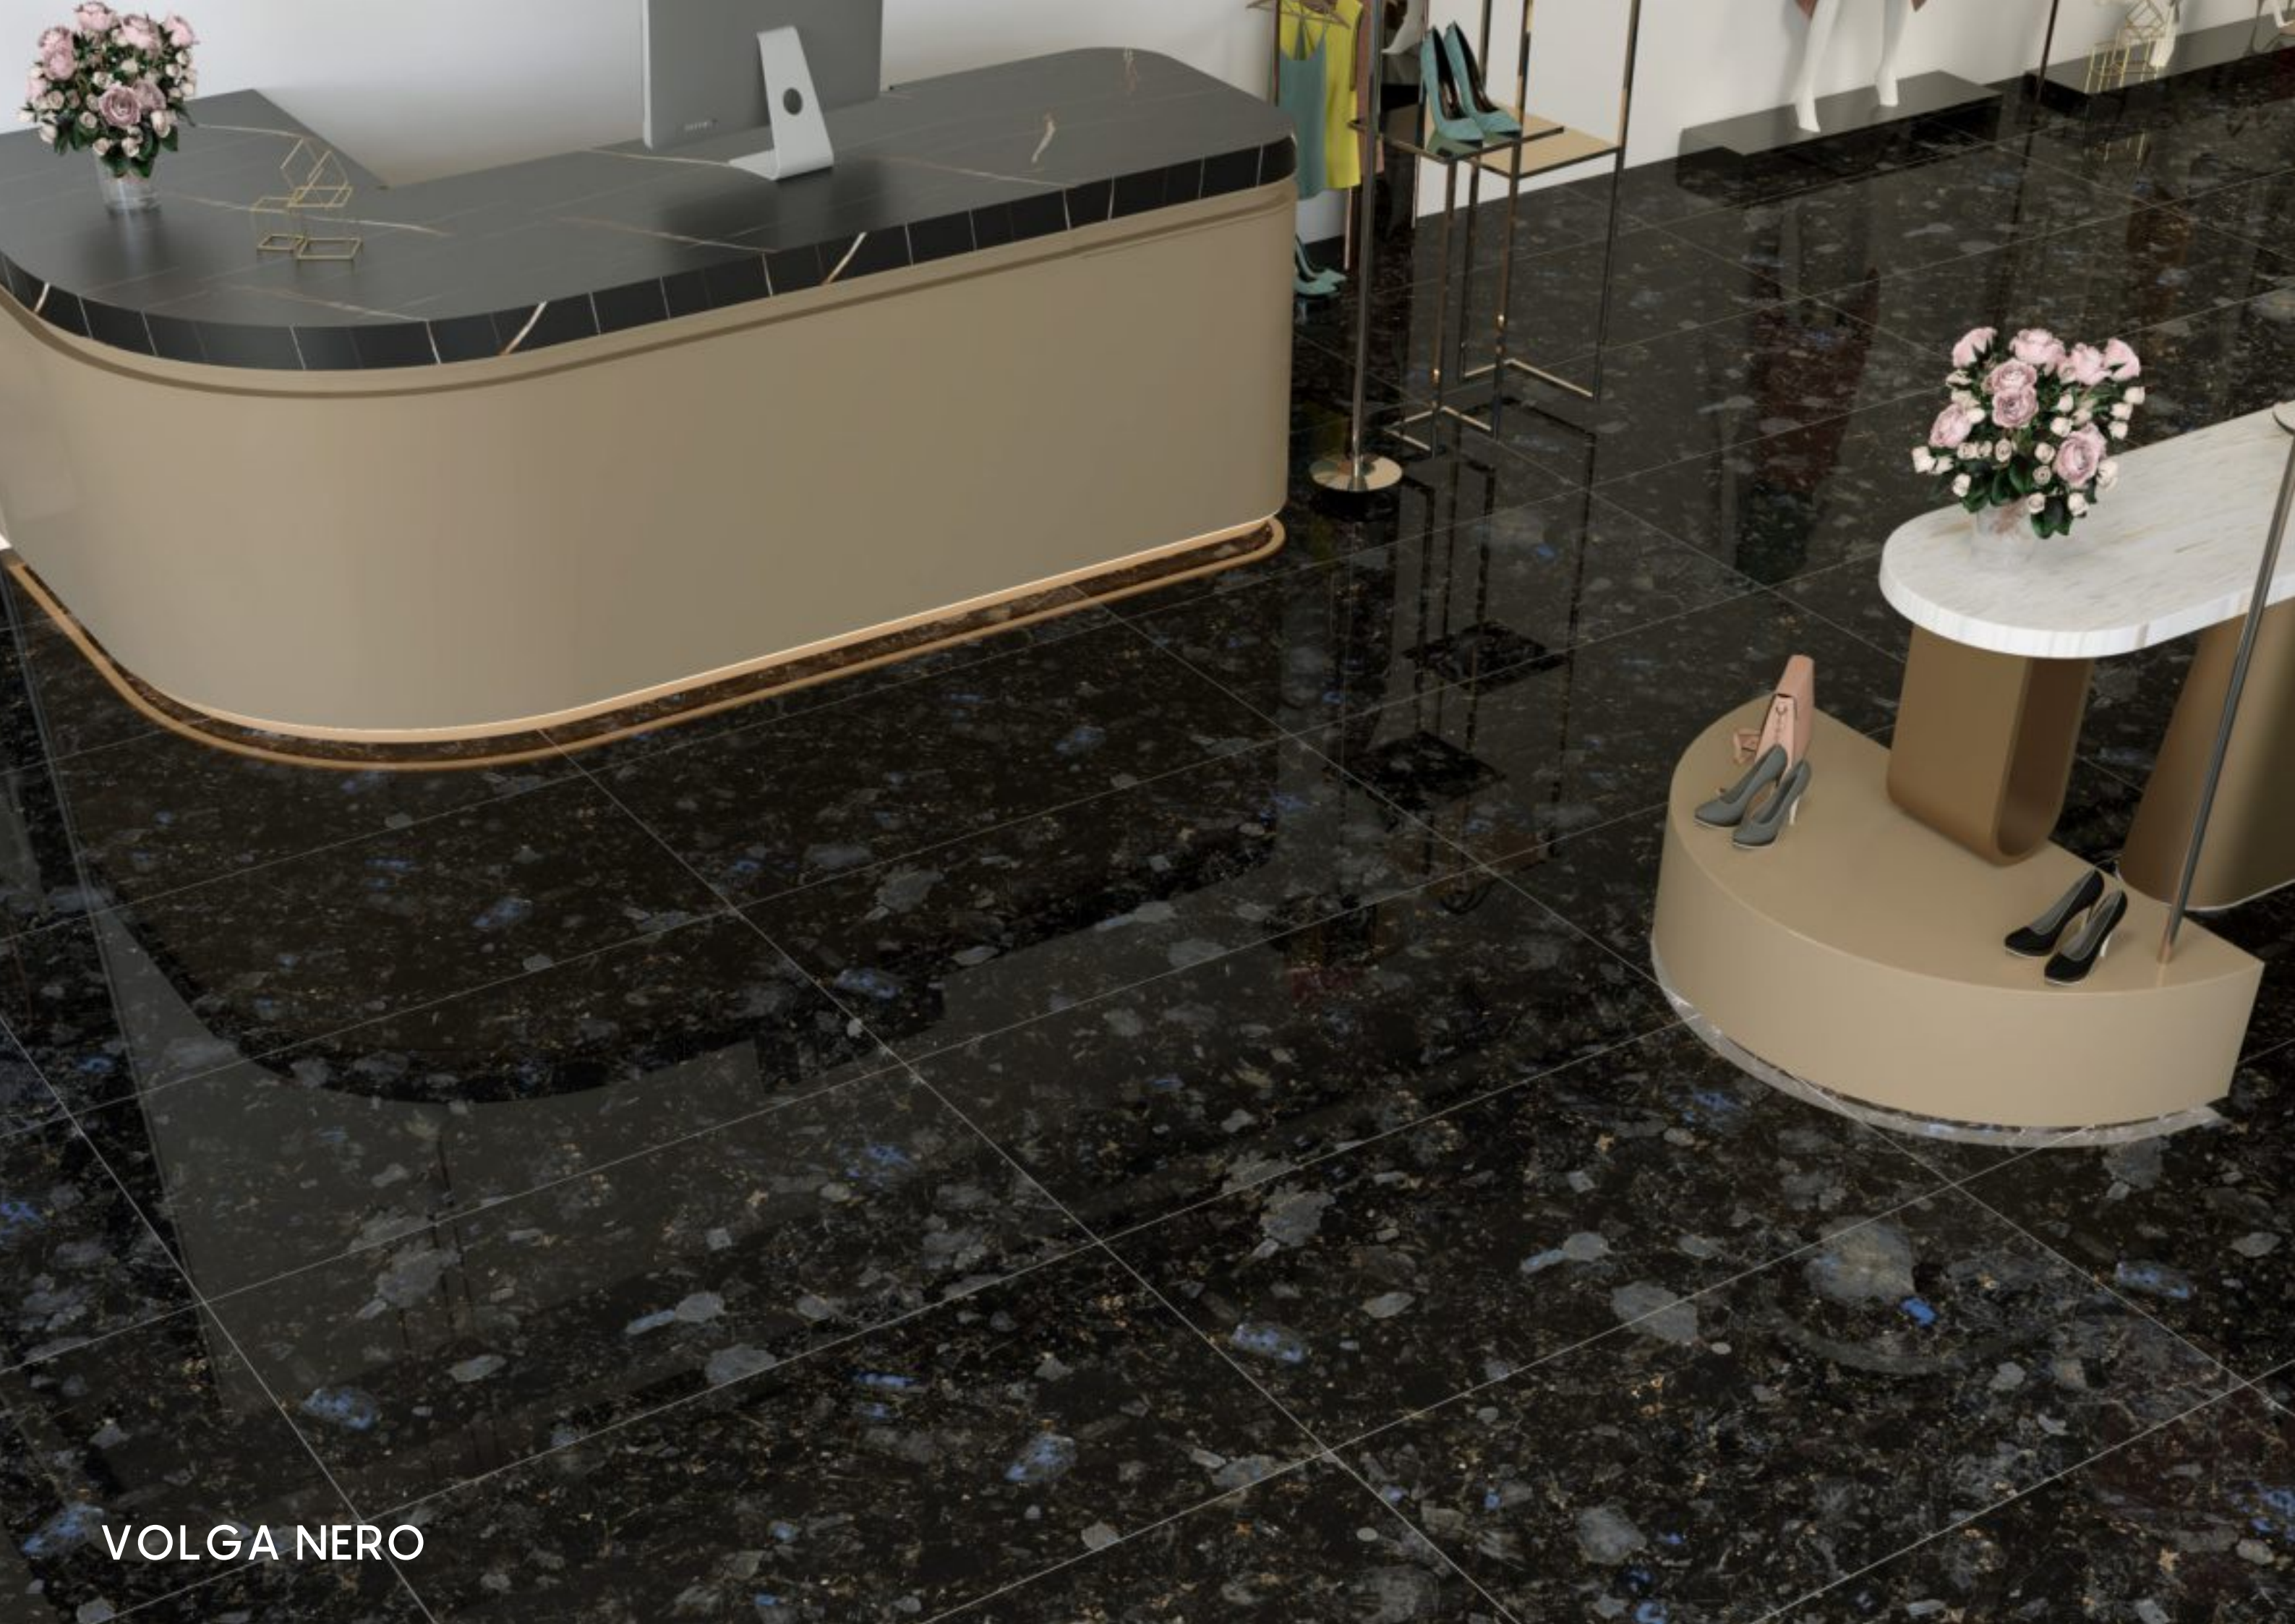

**VOLGA
NERO**

SIZE

**600X
1200MM**

FINISH

**SUPER
HIGH GLOSS**

**SUPER
HIGH GLOSS**

VOLGA NERO

RANDOM 04

DESIGN

**VOLCANO
BLUE**

SIZE

**600X
1200MM**

FINISH

**SUPER
HIGH GLOSS**

**SUPER
HIGH GLOSS**

VOLCANO BLUE