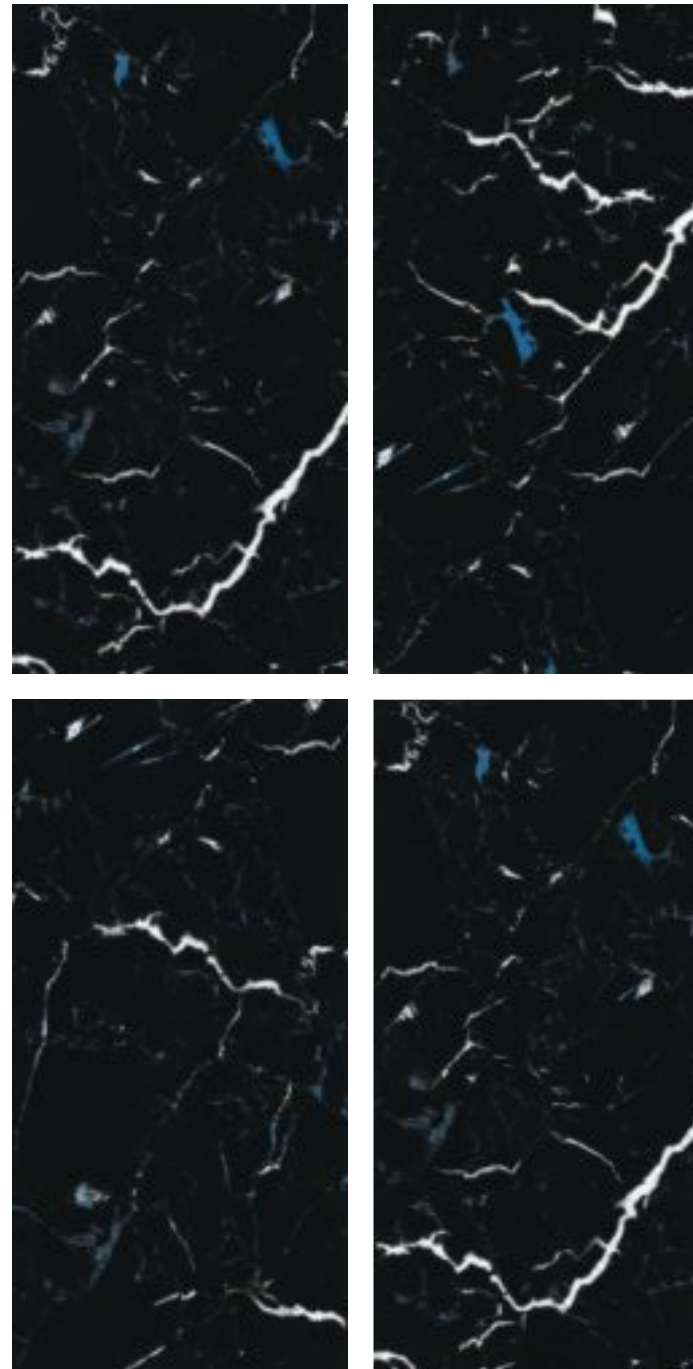

**ONYXO
RECLAIR**

SIZE

**600X
1200MM**

FINISH

**SUPER
HIGH GLOSS**

**SUPER
HIGH GLOSS**

ONYXO RECLAIR

RANDOM 04

DESIGN

**ONYXO
WAU**

SIZE

**600X
1200MM**

FINISH

**SUPER
HIGH GLOSS**

**SUPER
HIGH GLOSS**

ONYXO WAU