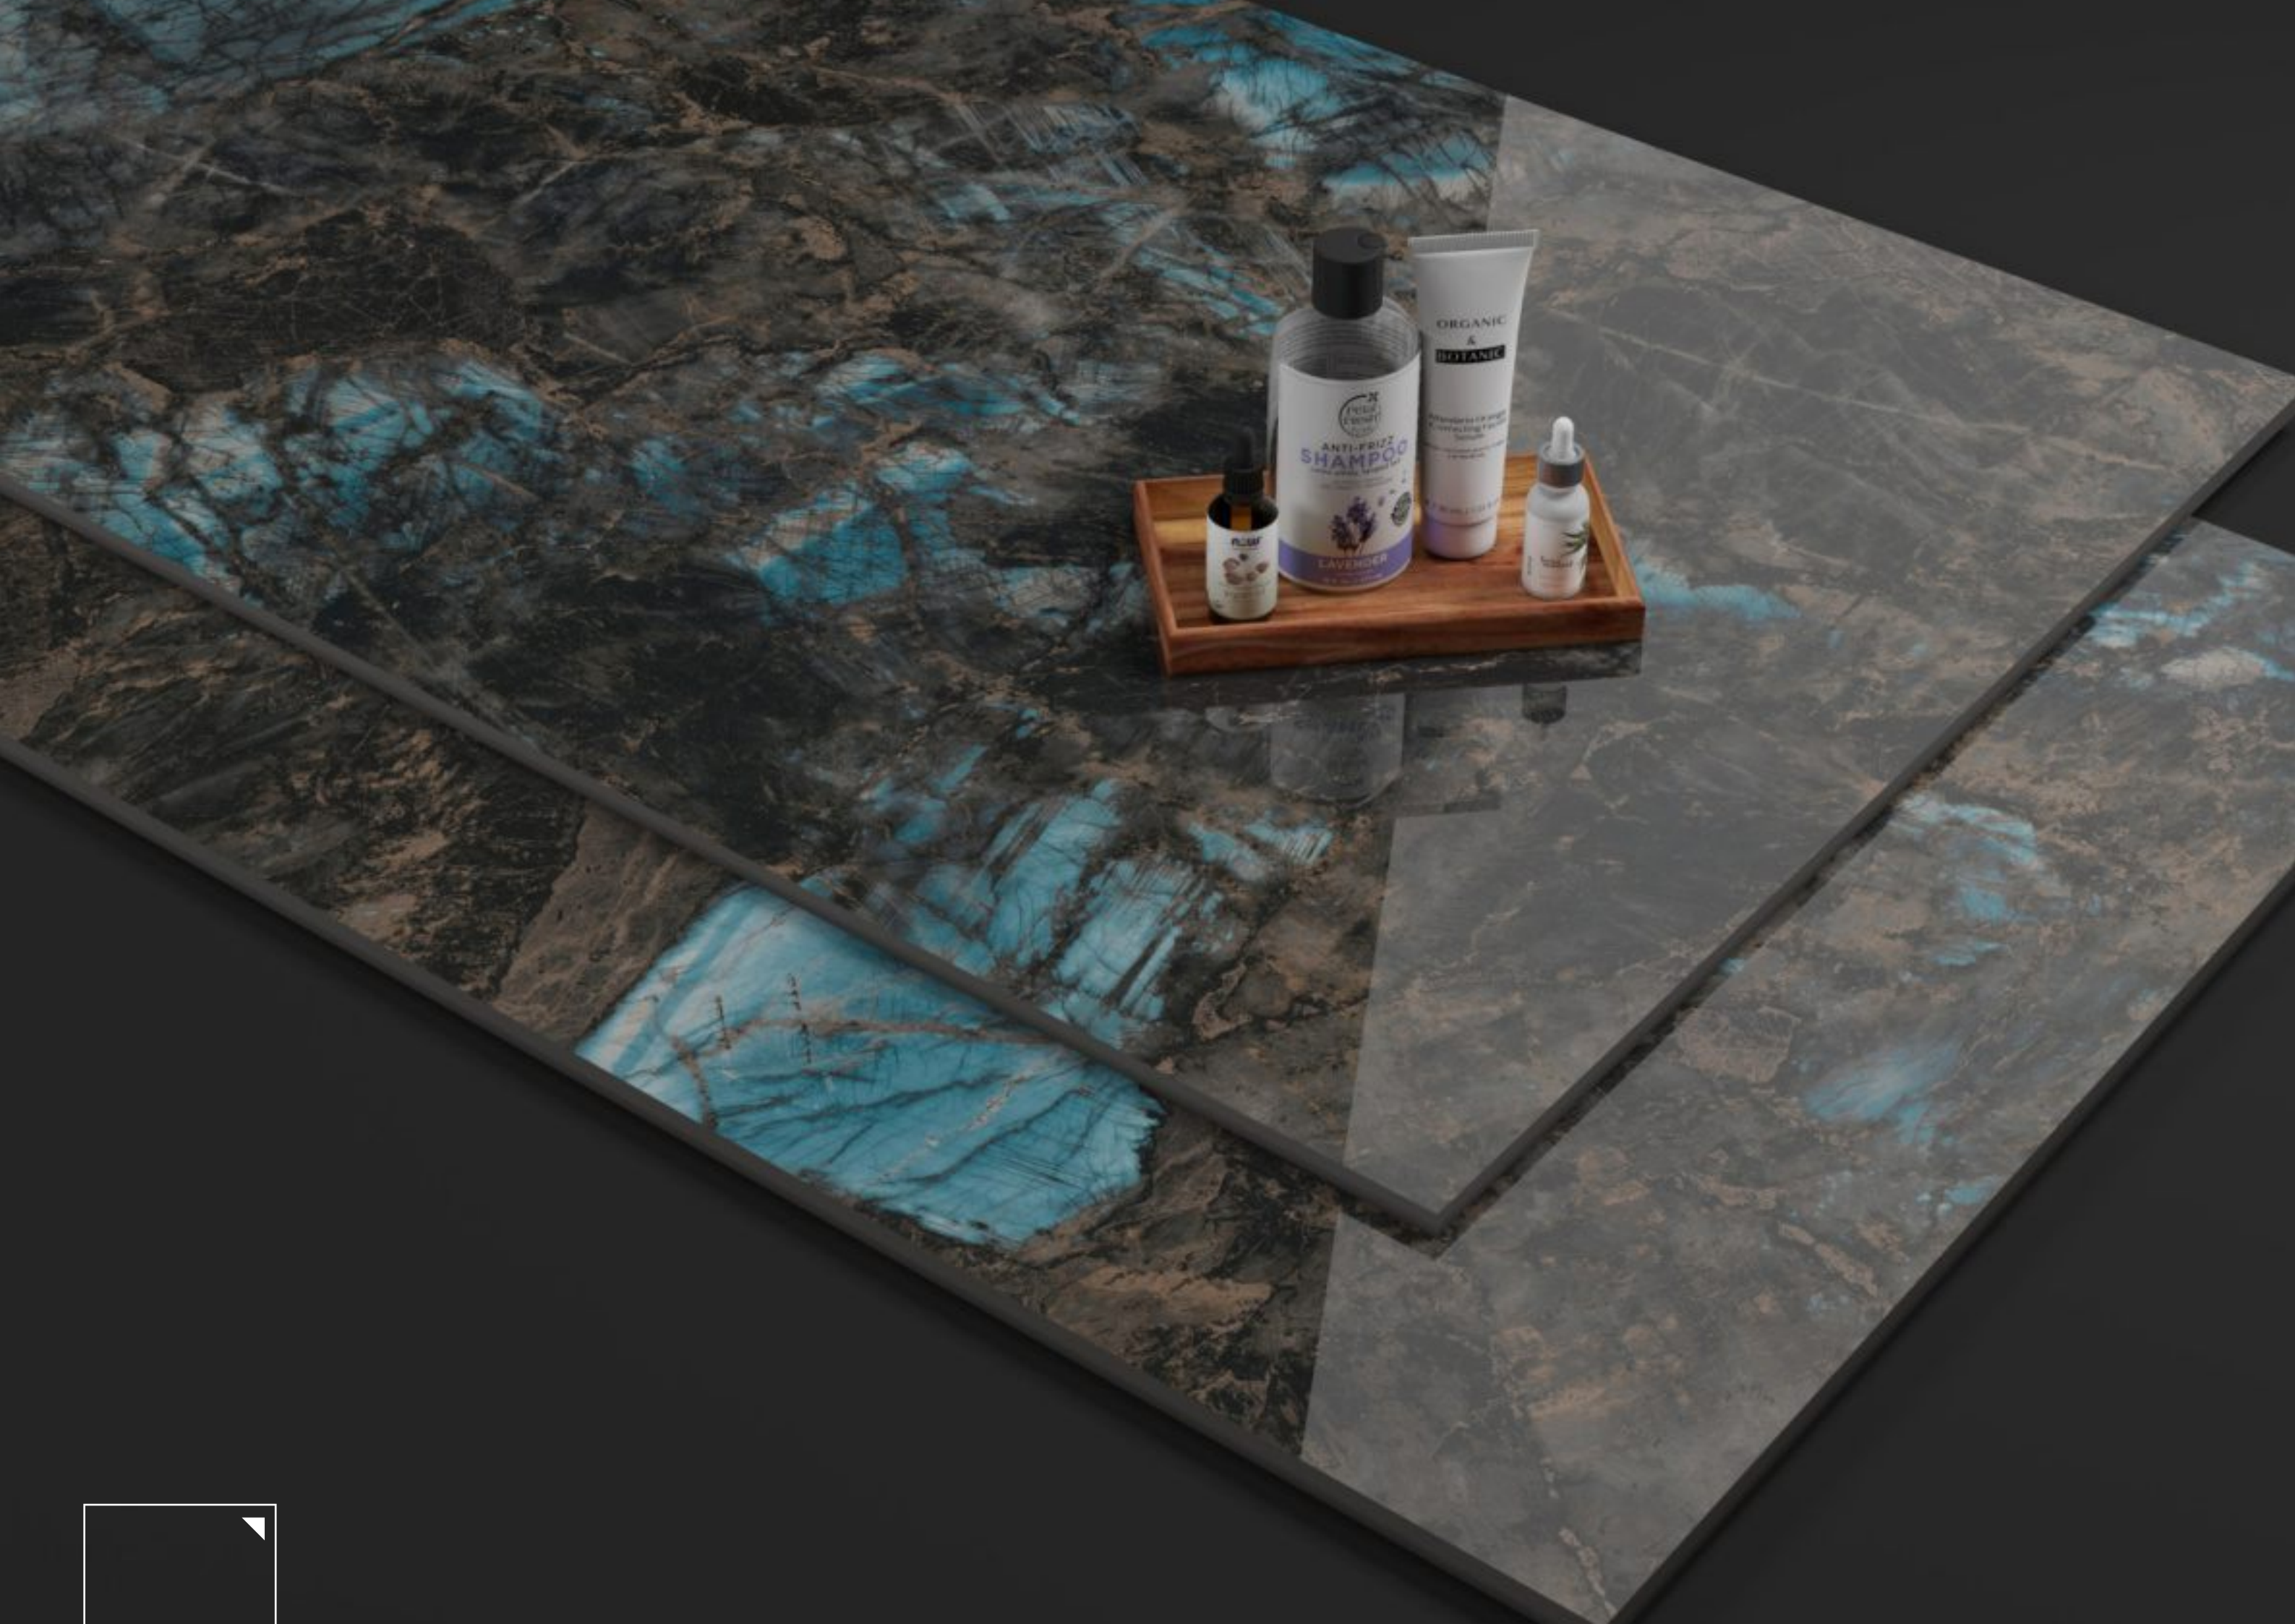

SIZE

**600X
1200MM**

FINISH

**SUPER
HIGH GLOSS**

**SUPER
HIGH GLOSS**

MARINE AQUA

RANDOM 04

DESIGN