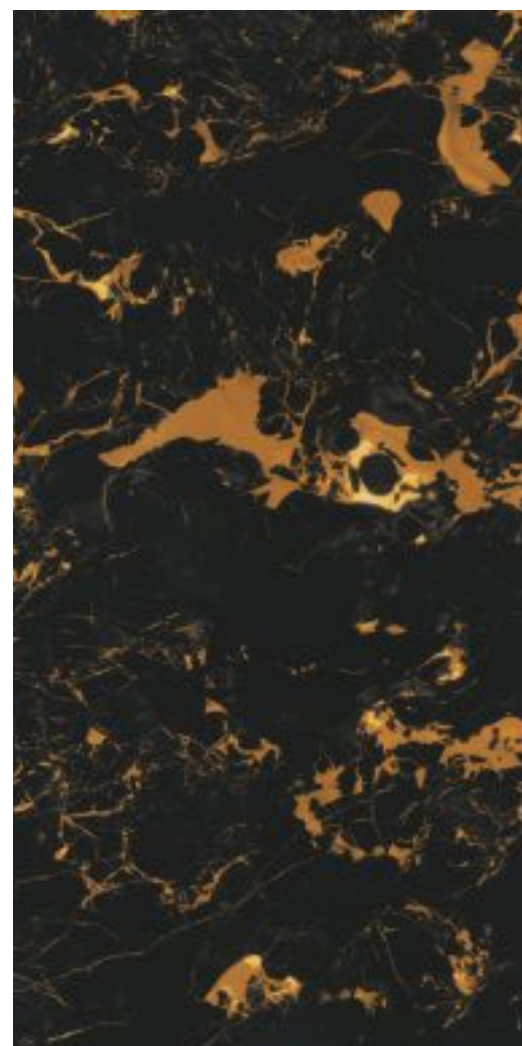

DESIGN

PORTORO GOLD