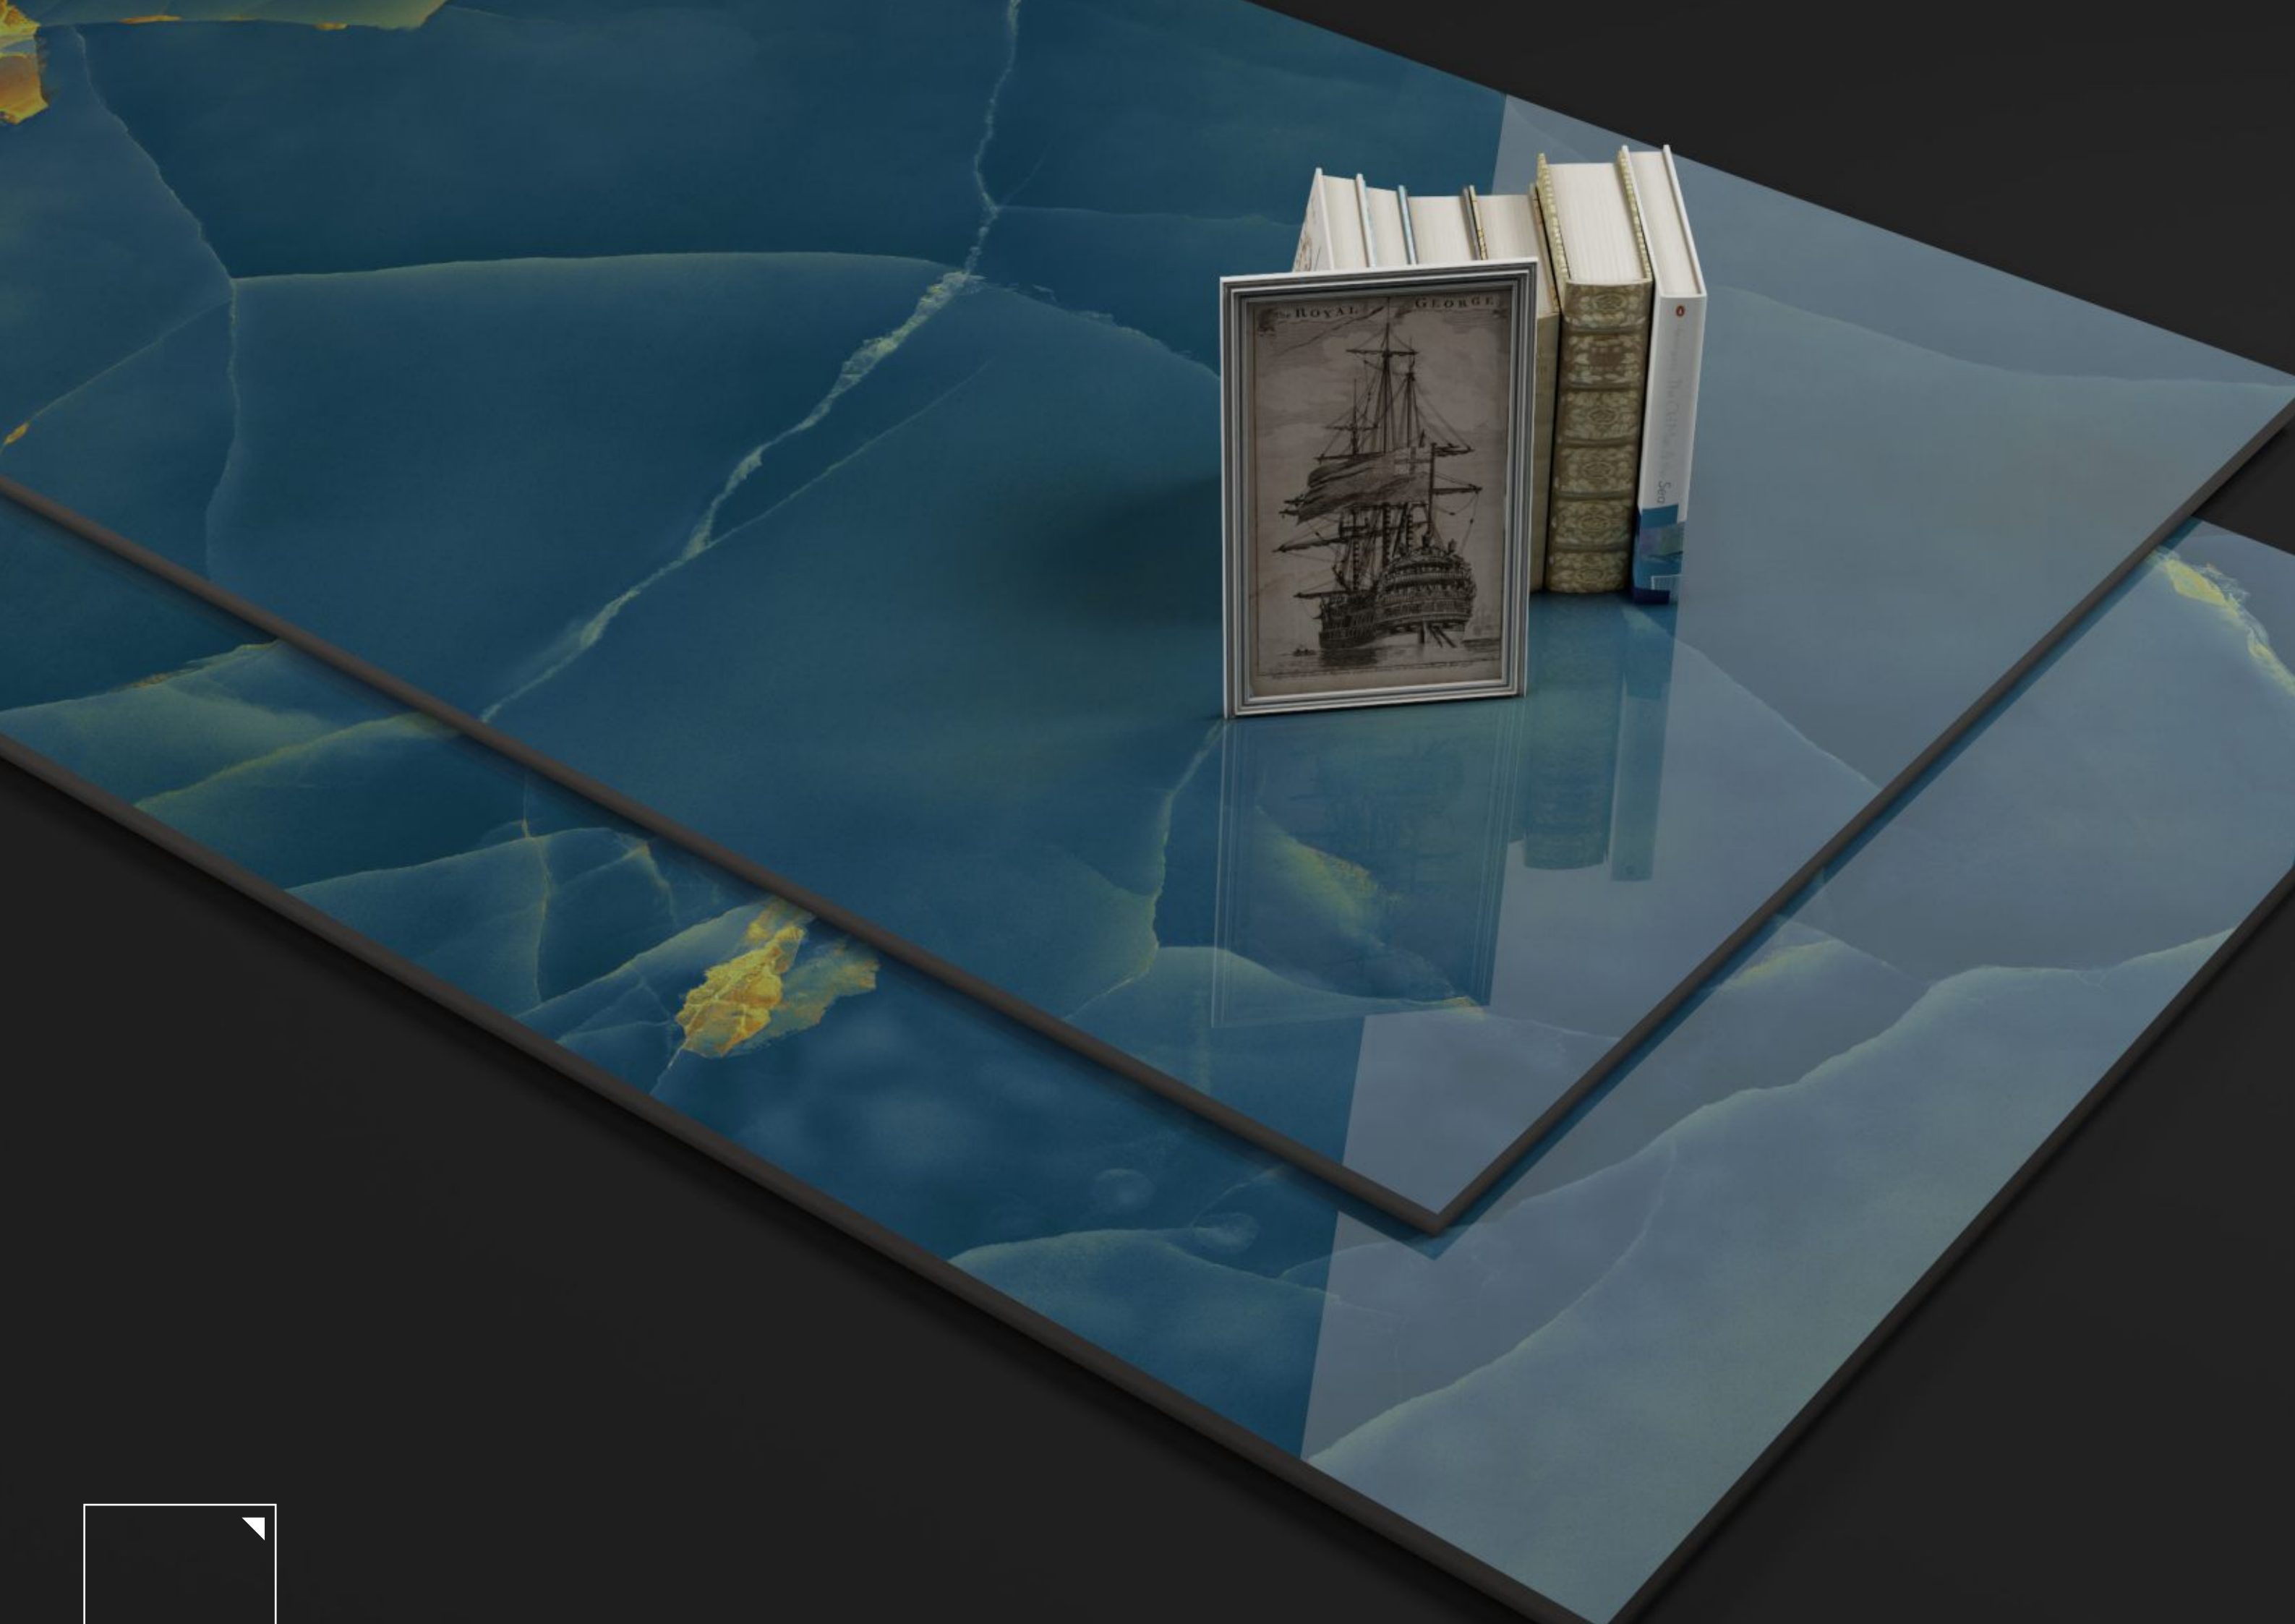

SIZE

**600X
1200MM**

FINISH

**SUPER
HIGH GLOSS**

**SUPER
HIGH GLOSS**

ONICE RED

RANDOM 04

DESIGN