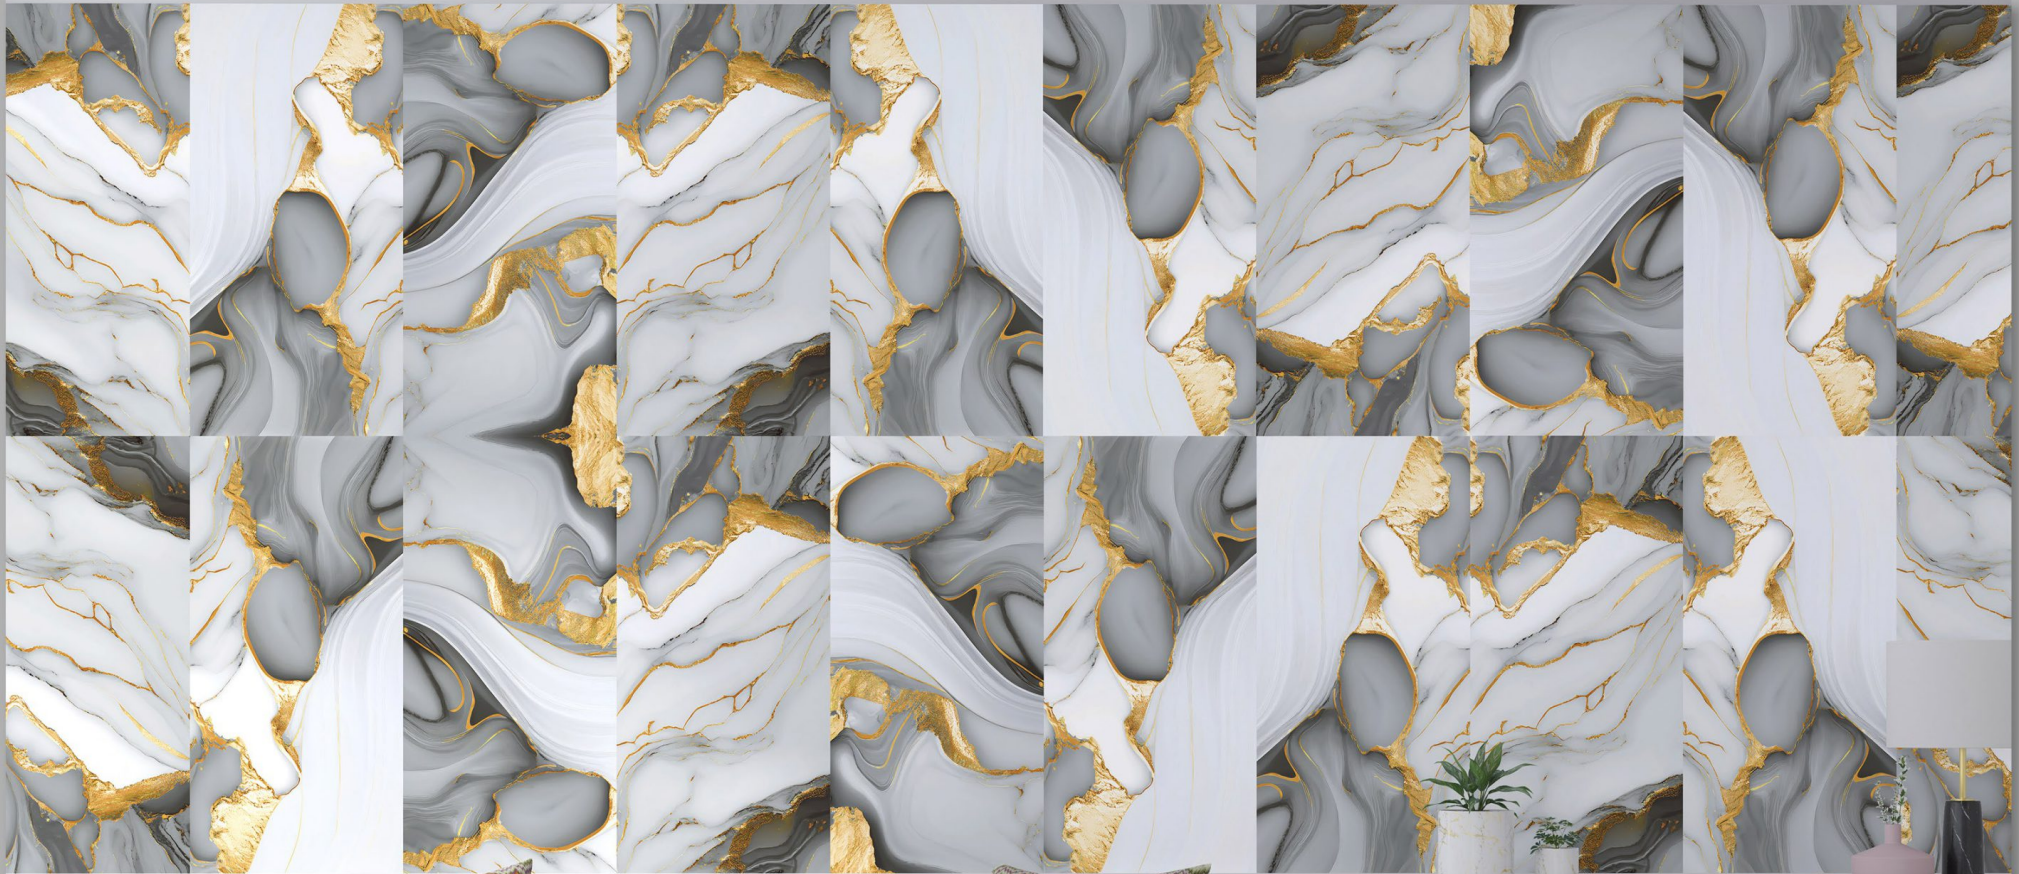

600x
1200 mm.

Polished

 **ureza**
GRANITO

3003

■ 3 random

APPLICATION

Residential

Hotel &
Restaurant