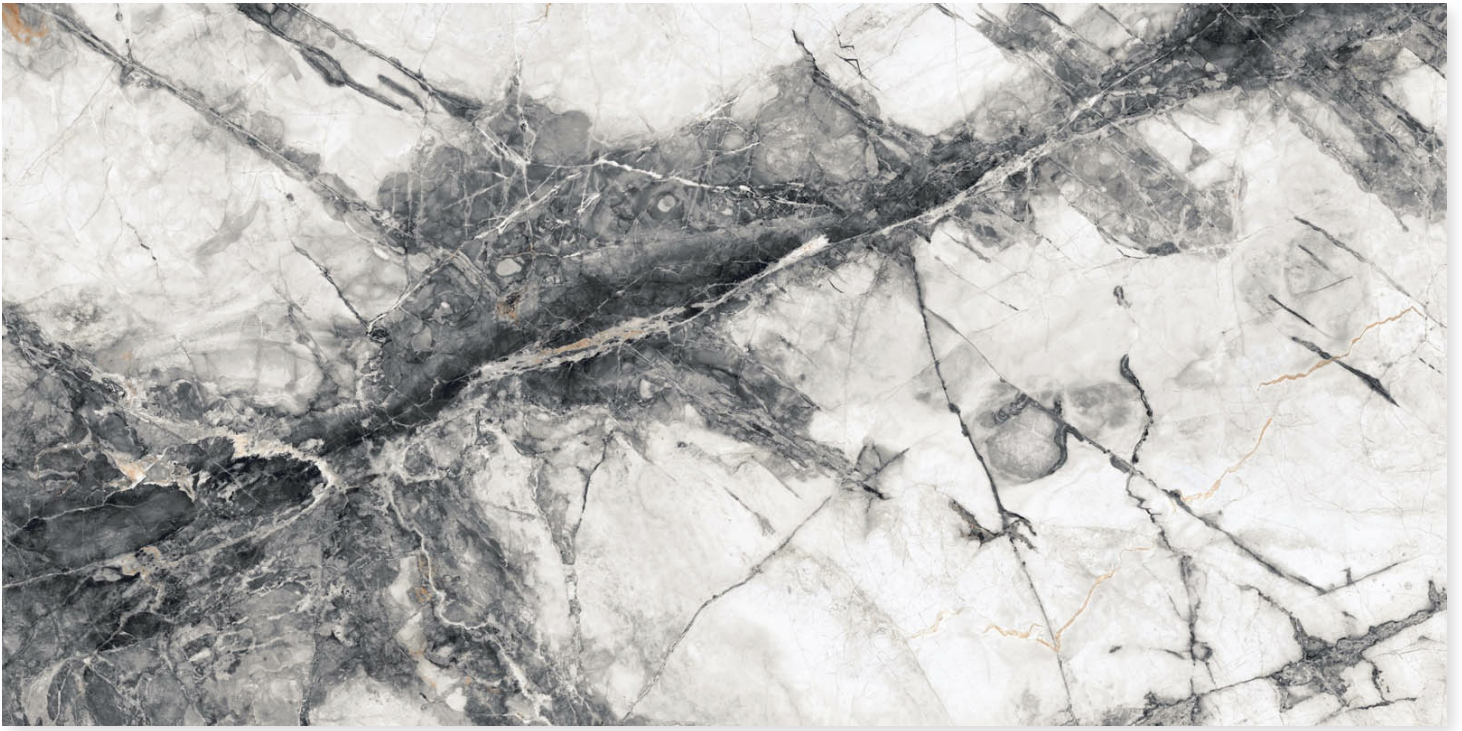

RANDOM
4

SIZE
800 X 1600MM

THICKNESS
9MM

SMOKE BLUE

FINISH
LIGHT GLASS

RANDOM
2

SIZE
800 X 1600MM

THICKNESS
9MM