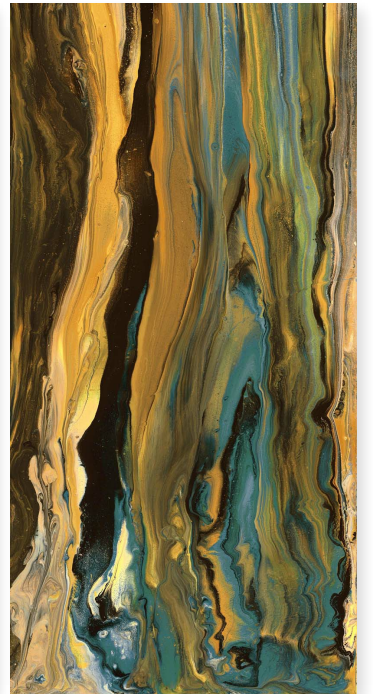

SIZE
800 X 1600MM

THICKNESS
9MM

MARGIE MULTY

FINISH
LIGHT GLASS

RANDOM
4