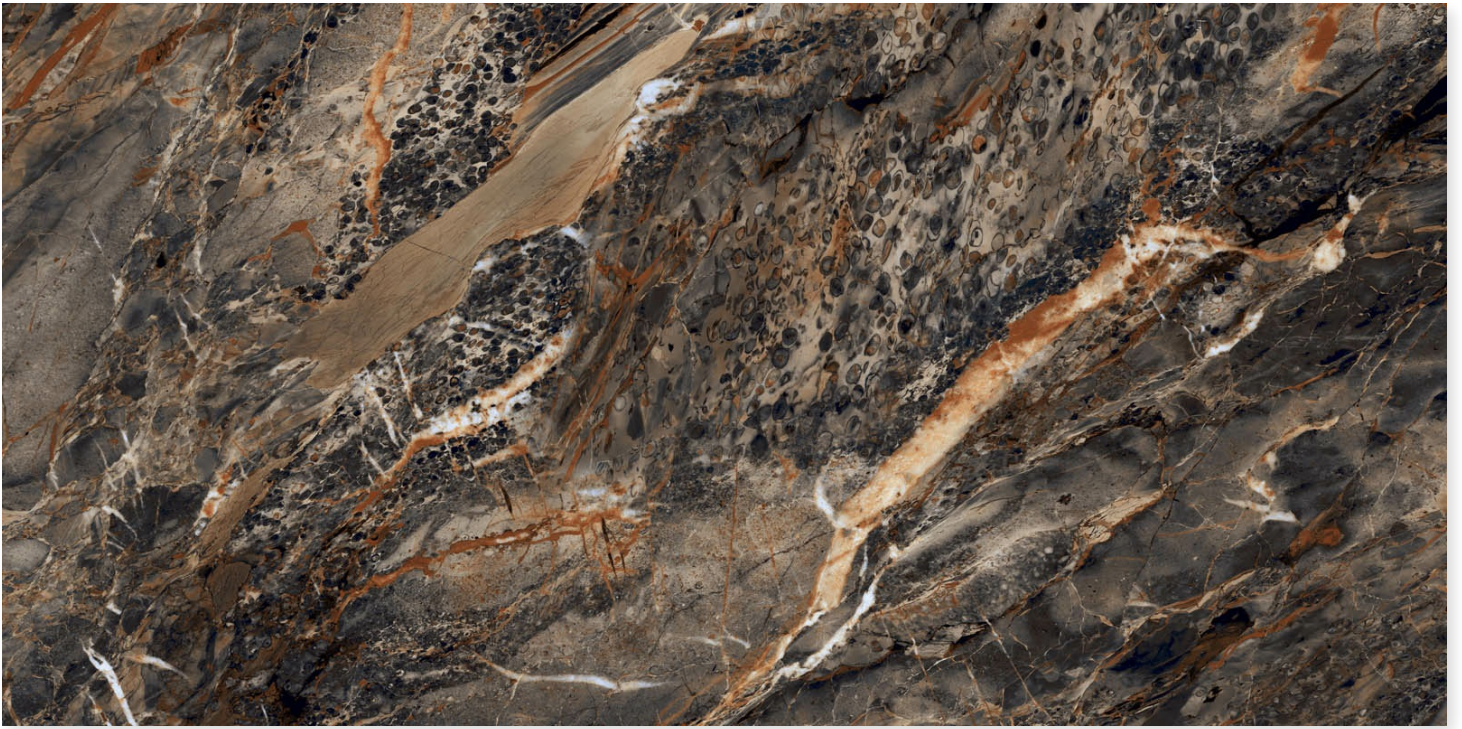

RANDOM
4

SIZE
800 X 1600MM

THICKNESS
9MM

FOSSIL NATURAL

FINISH
LIGHT GLASS

RANDOM
4

SIZE
800 X 1600MM

THICKNESS
9MM