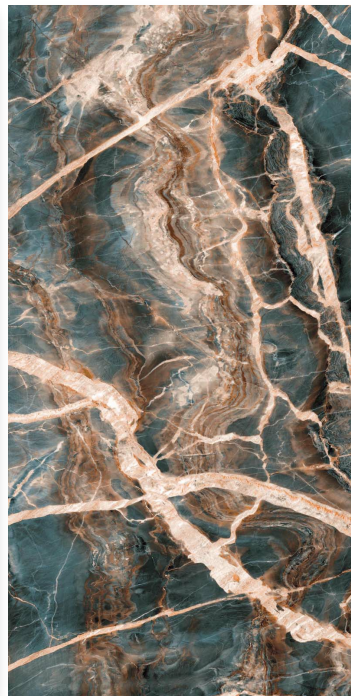

SIZE
800 X 1600MM

THICKNESS
9MM

ONYX JADE

FINISH
LIGHT GLASS

RANDOM
4