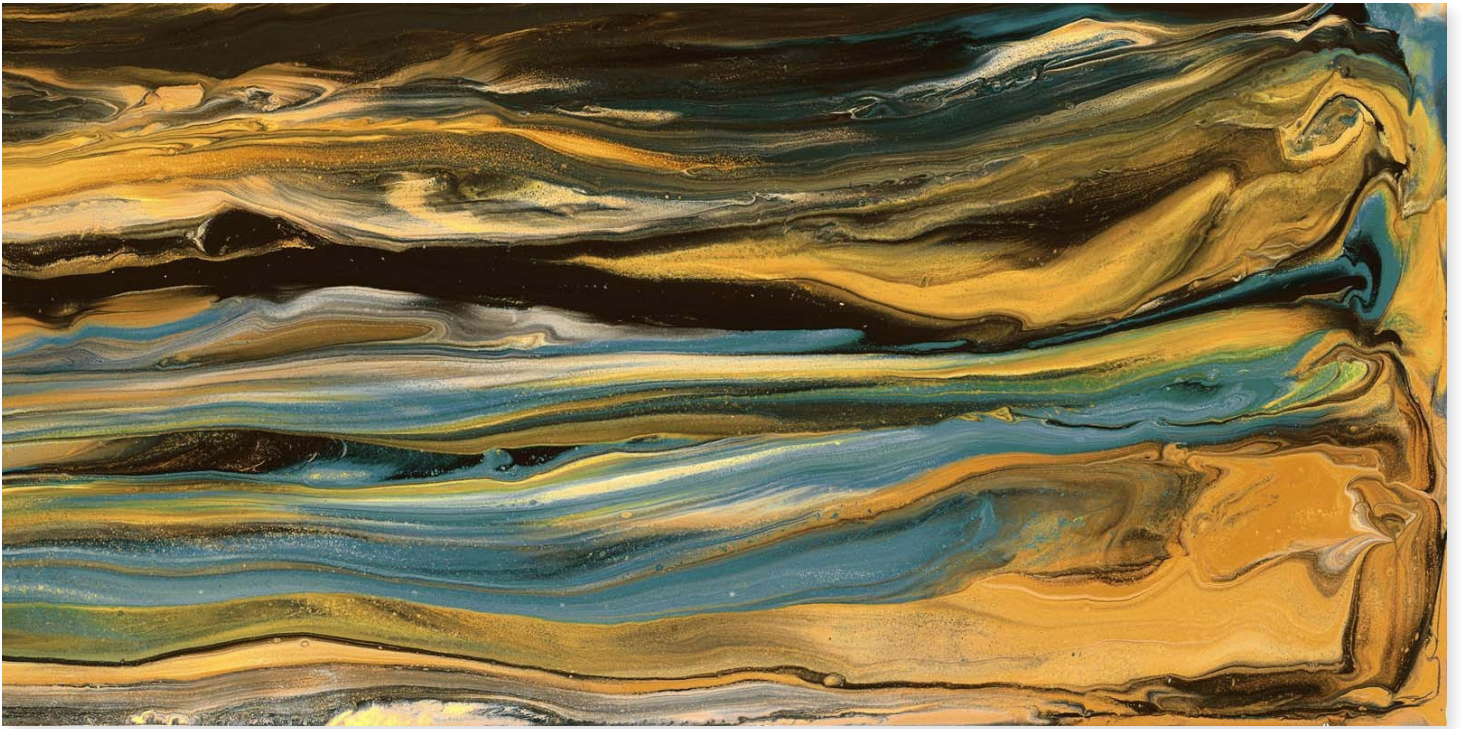

SIZE
800 X 1600MM

THICKNESS
9MM

MARGIE MULTY

FINISH
LIGHT GLASS

RANDOM
4