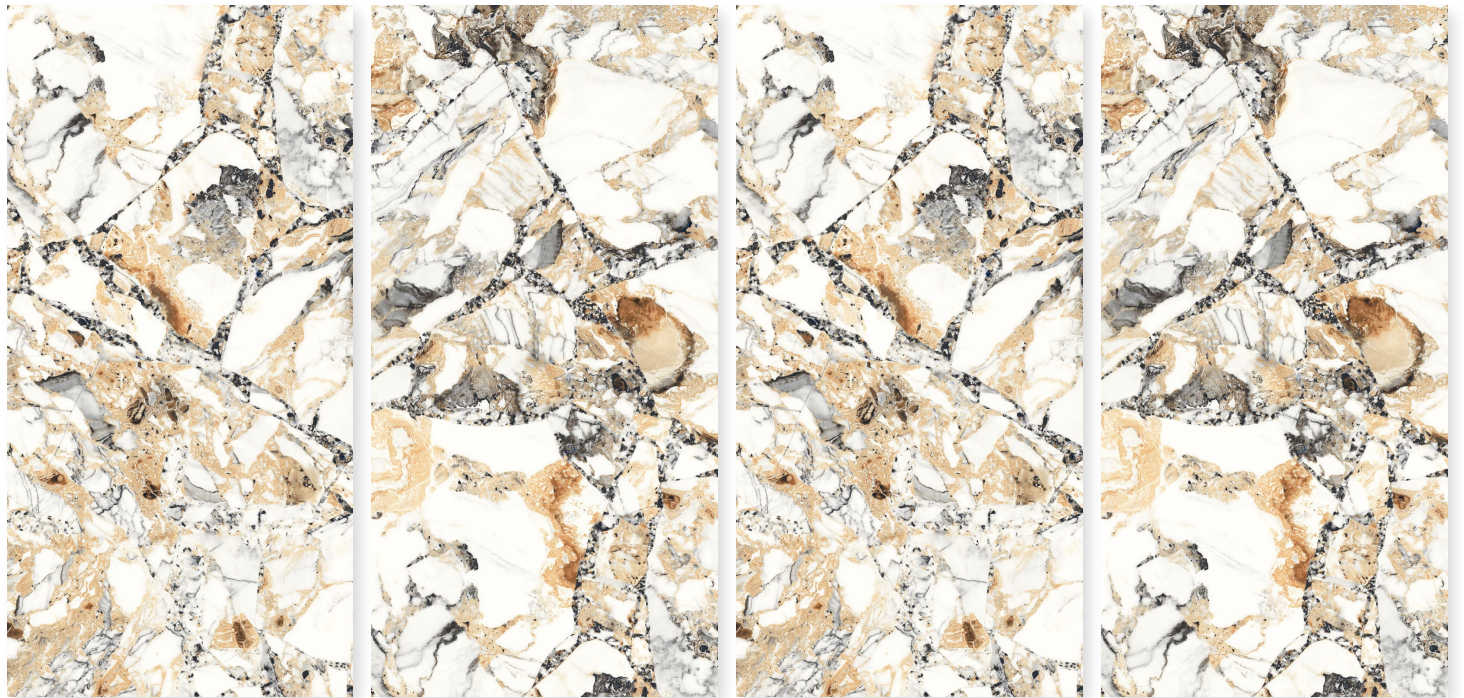

ALMOND BLUE

 **dureza**
GRANITO

FINISH
LIGHT GLASS

RANDOM
4

SIZE
800 X 1600MM

THICKNESS
9MM

ALPINE GOLD

FINISH
LIGHT GLASS