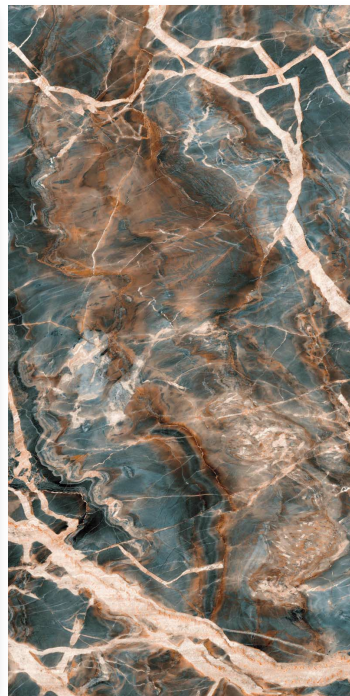

SIZE
800 X 1600MM

THICKNESS
9MM

ONYX JADE

FINISH
LIGHT GLASS

RANDOM
4