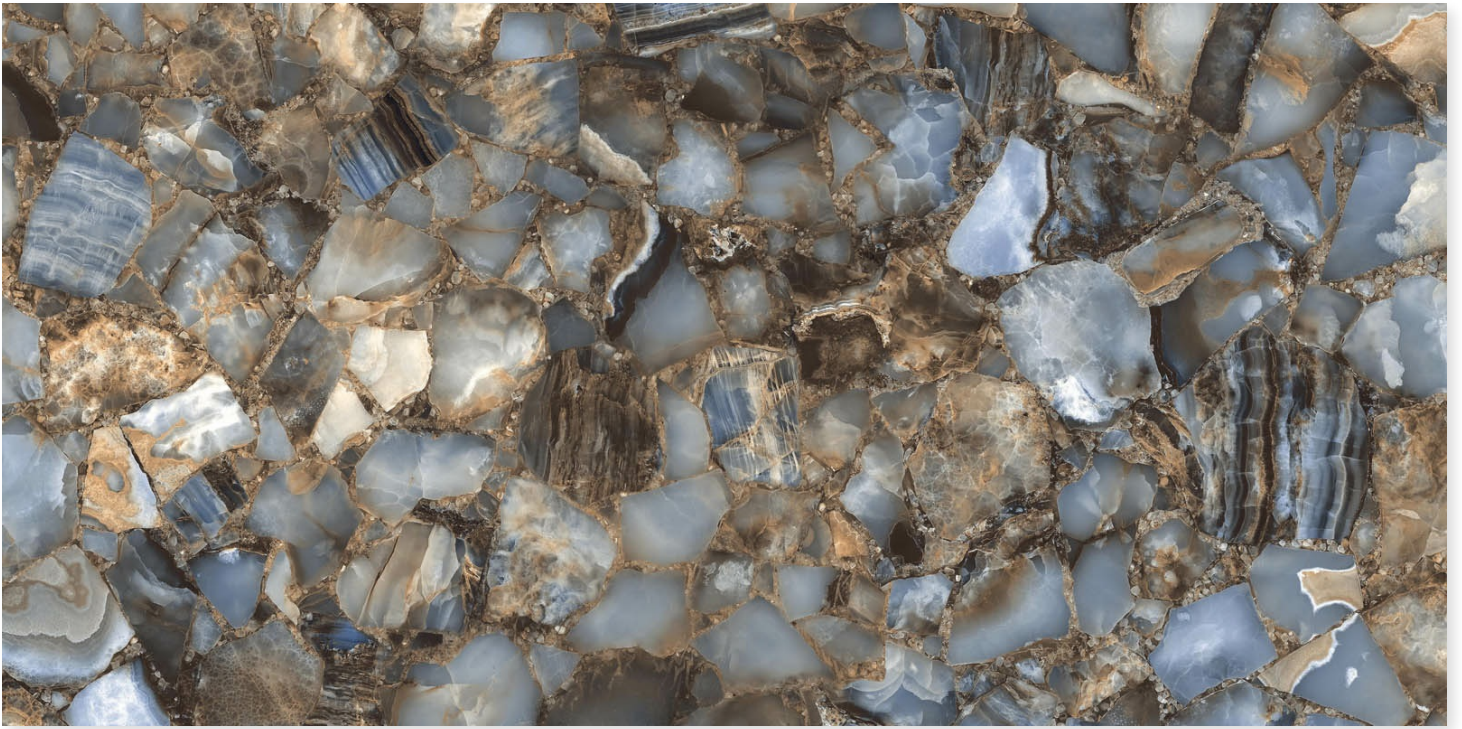

SIZE
800 X 1600MM

THICKNESS
9MM

EMERALD MULTI

FINISH
LIGHT GLASS

RANDOM
2

dureza
GRANITO