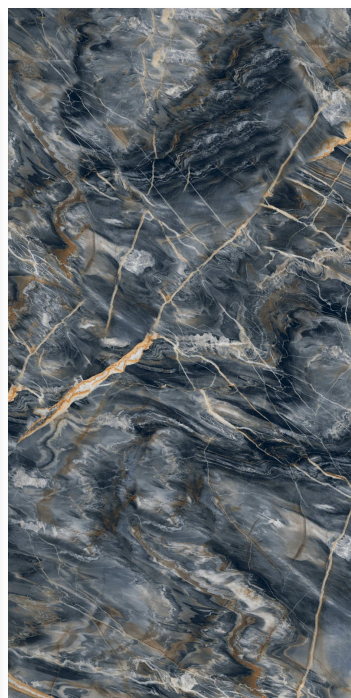

SIZE
800 X 1600MM

THICKNESS
9MM

GENIUS BLUE

dureza
GRANITO

FINISH
LIGHT GLASS

RANDOM
4