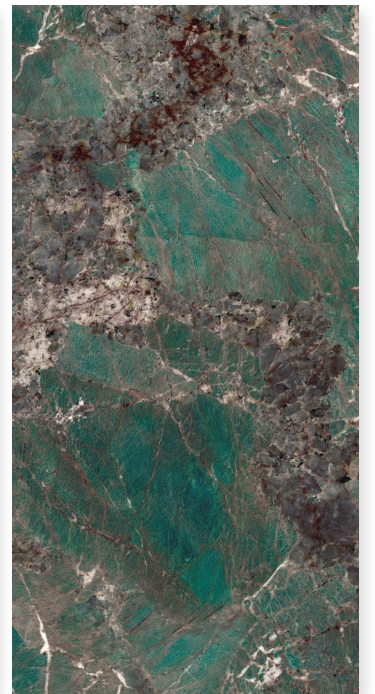

SIZE
800 X 1600MM

THICKNESS
9MM

AMAZONITE

FINISH
LIGHT GLASS

RANDOM
4