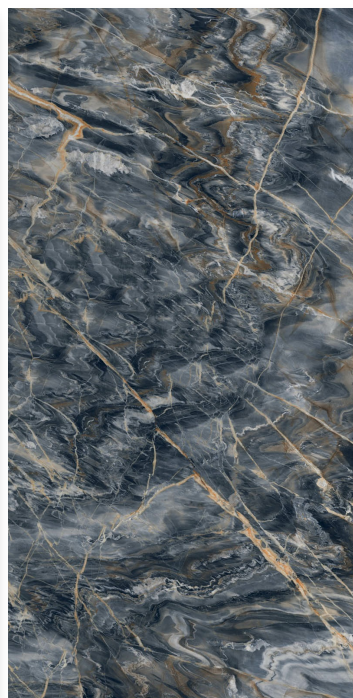

SIZE
800 X 1600MM

THICKNESS
9MM

GENIUS BLUE

dureza
GRANITO

FINISH
LIGHT GLASS

RANDOM
4