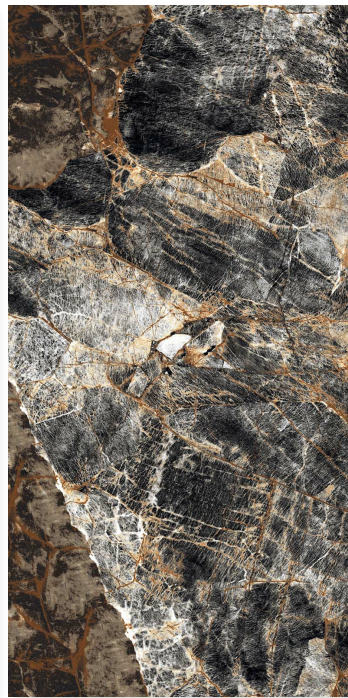

SIZE
800 X 1600MM

THICKNESS
9MM

FOREST BLACK

dureza
GRANITO

FINISH
LIGHT GLASS

RANDOM
4