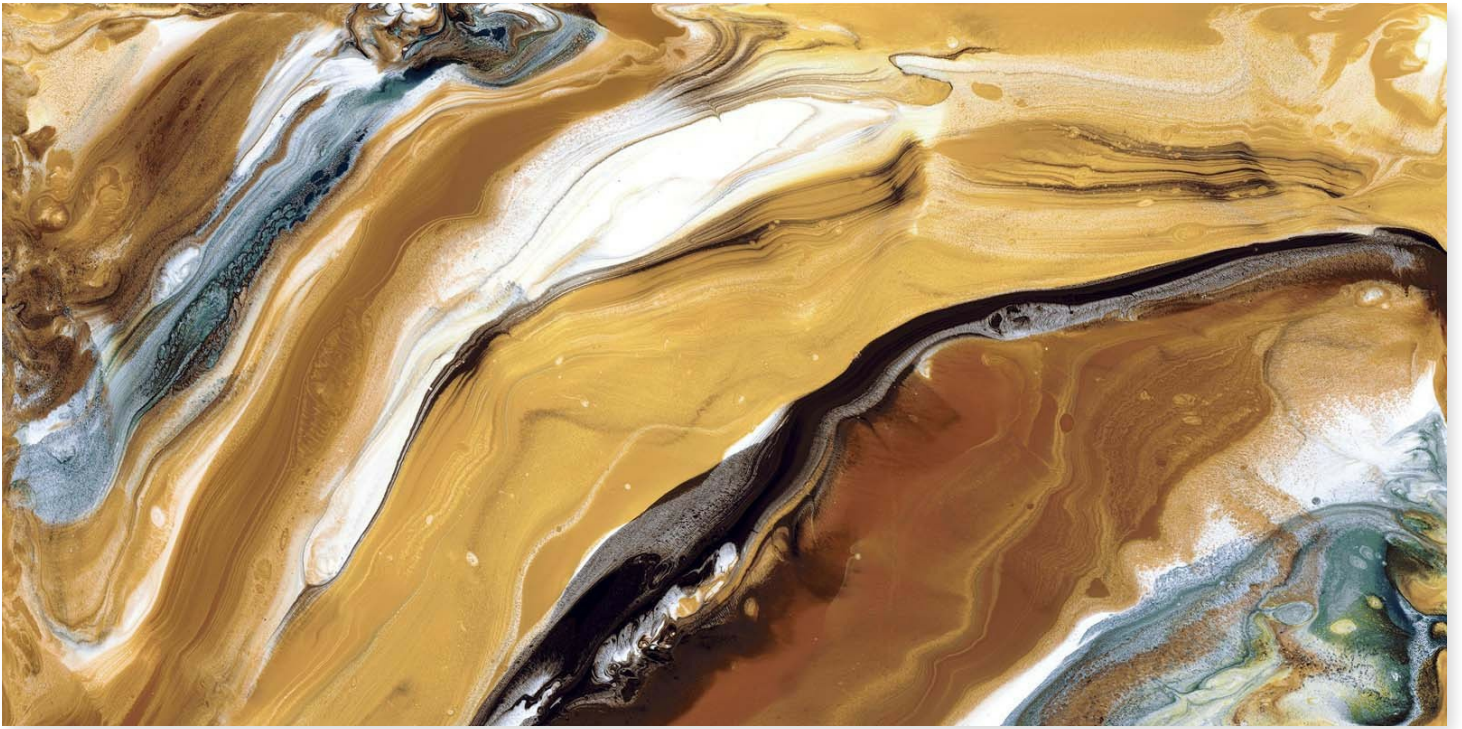

SIZE
800 X 1600MM

THICKNESS
9MM

SESCAPE AQUA

 **dureza**
GRANITO

FINISH
LIGHT GLASS

RANDOM
4

SIZE
800 X 1600MM

THICKNESS
9MM