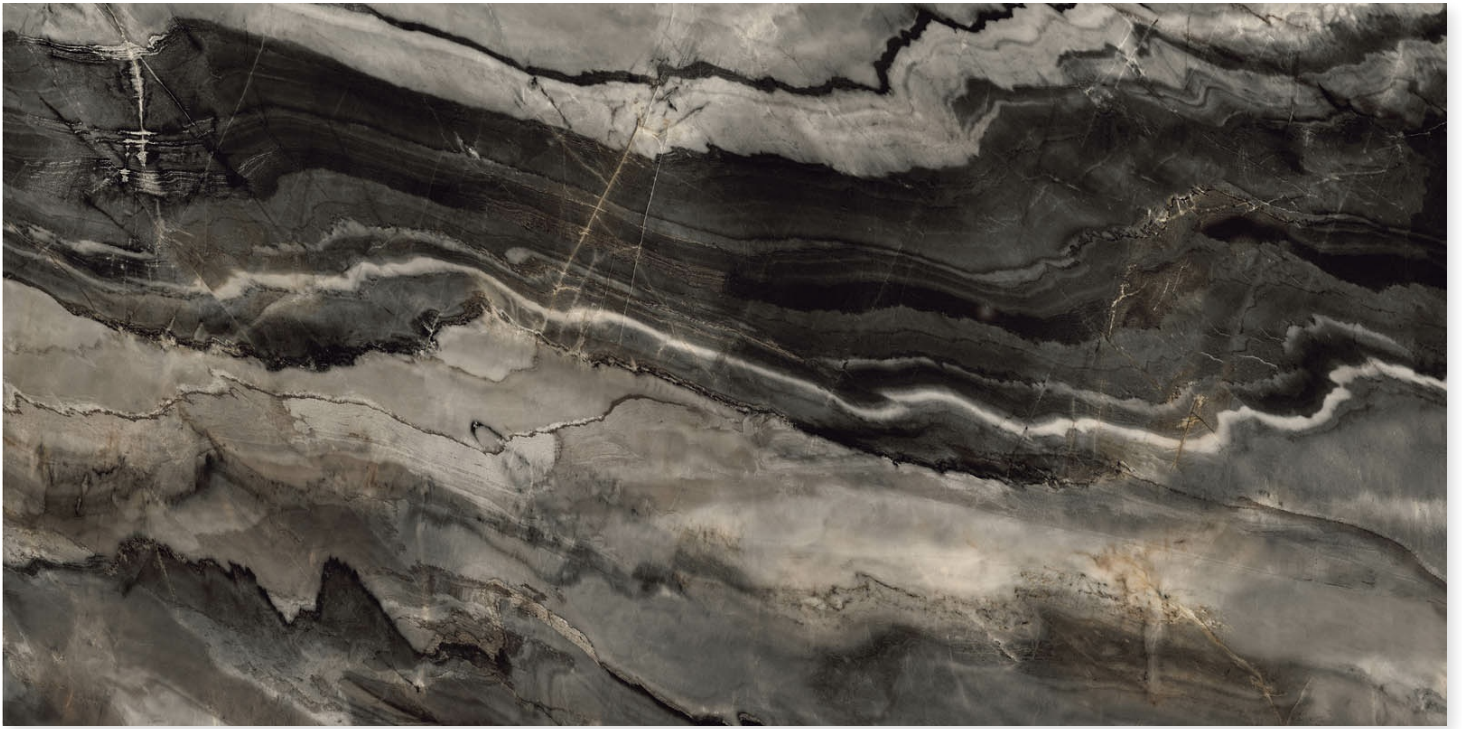

SIZE
800 X 1600MM

THICKNESS
9MM

ALMOND BLACK

FINISH
LIGHT GLASS

RANDOM
4

 **dureza**
GRANITO

SIZE
800 X 1600MM

THICKNESS
9MM