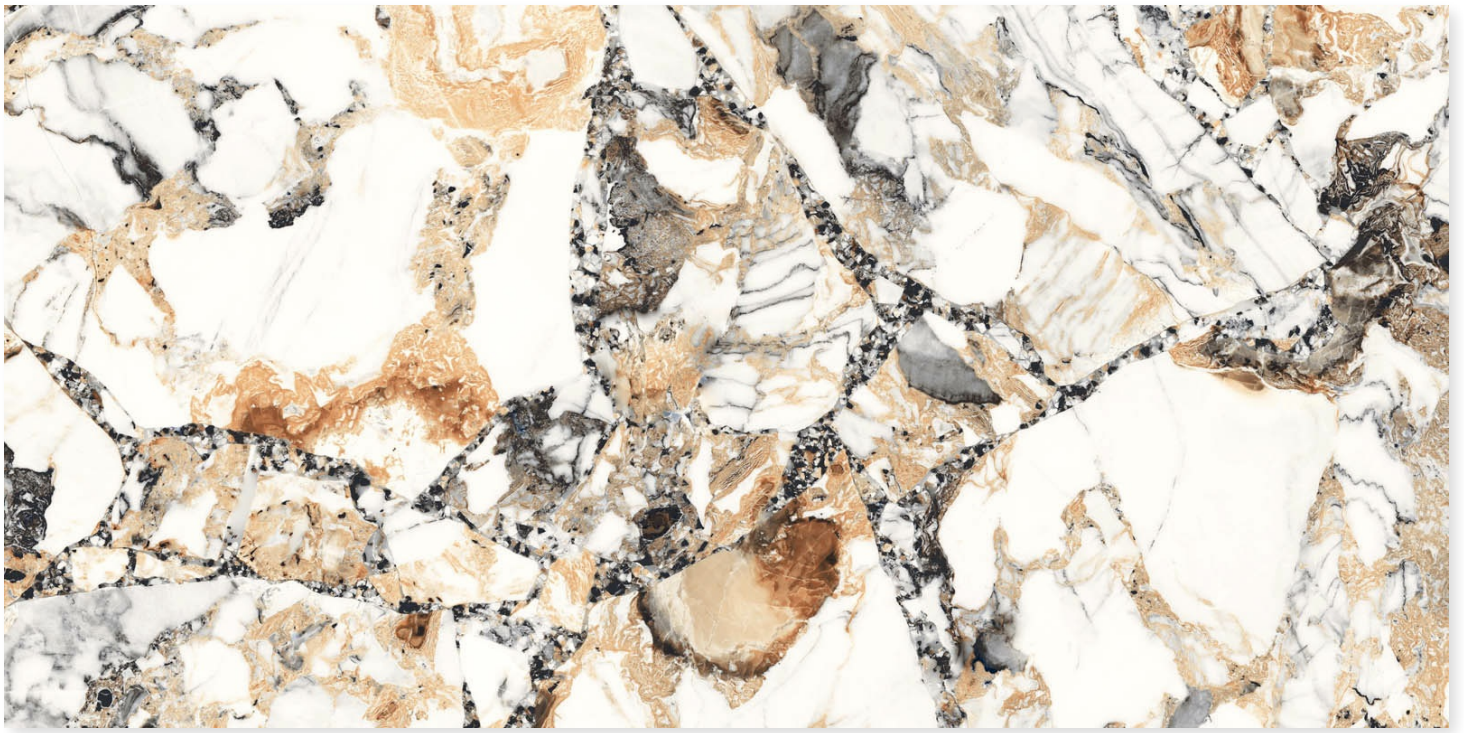

ALMOND BLUE

 **dureza**
GRANITO

FINISH
LIGHT GLASS

RANDOM
4

SIZE
800 X 1600MM

THICKNESS
9MM

ALPINE GOLD

FINISH
LIGHT GLASS