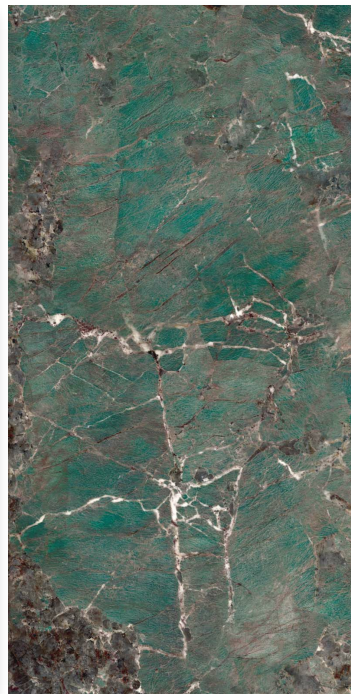

SIZE
800 X 1600MM

THICKNESS
9MM

AMAZONITE

FINISH
LIGHT GLASS

RANDOM
4