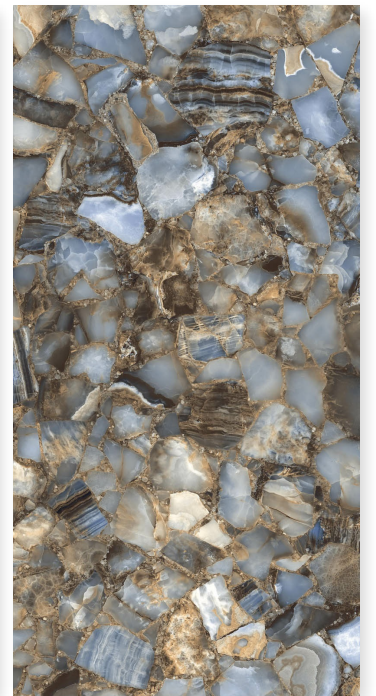

SIZE
800 X 1600MM

THICKNESS
9MM

EMERALD MULTI

FINISH
LIGHT GLASS

RANDOM
2

dureza
GRANITO