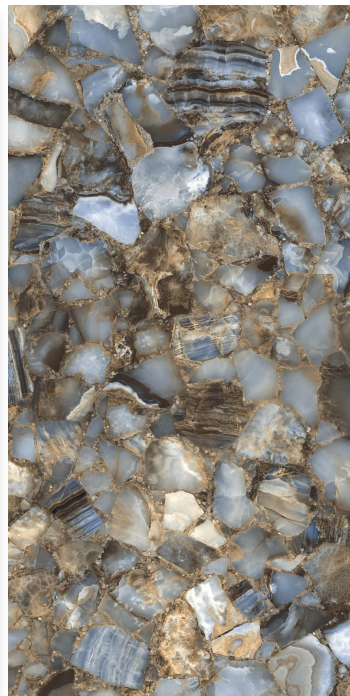

SIZE
800 X 1600MM

THICKNESS
9MM

EMERALD MULTI

FINISH
LIGHT GLASS

RANDOM
2

dureza
GRANITO