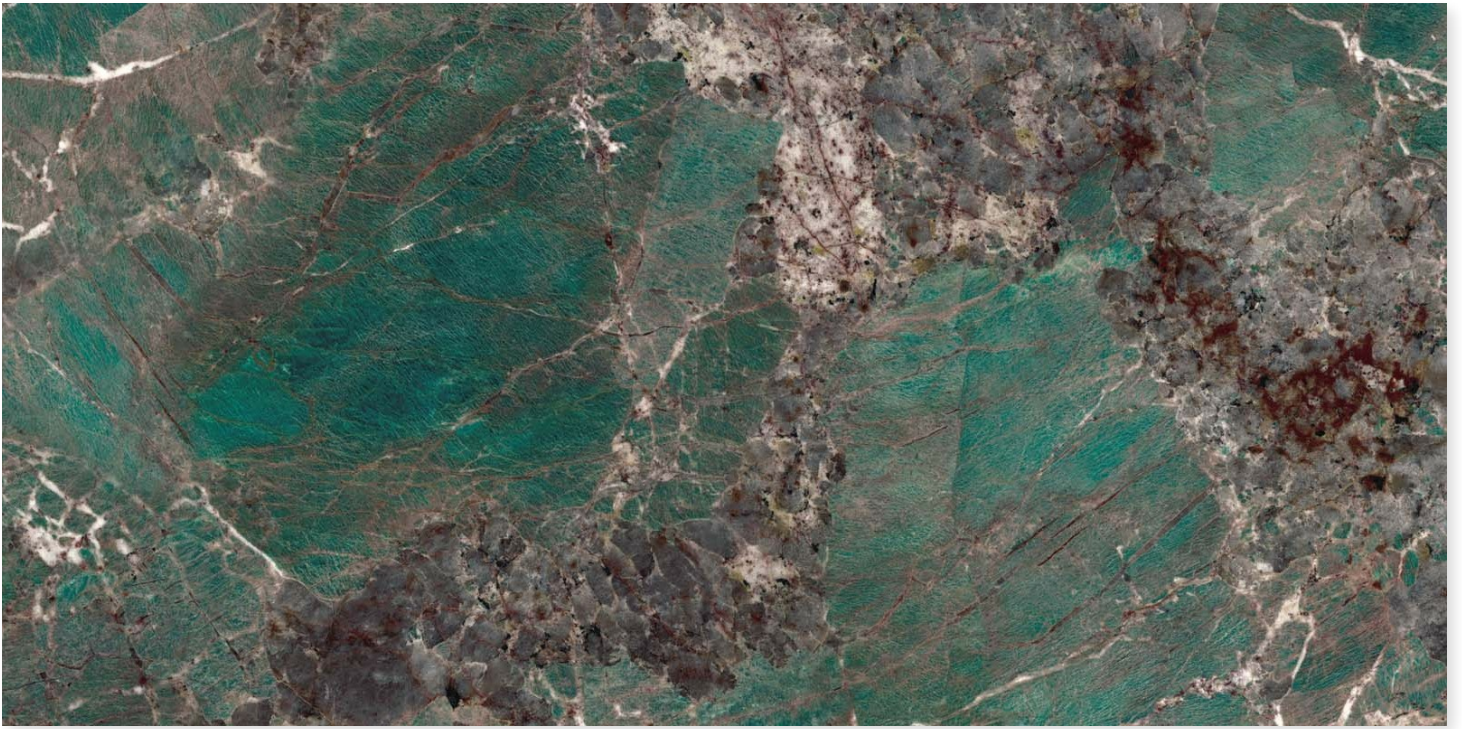

SIZE
800 X 1600MM

THICKNESS
9MM

AMAZONITE

FINISH
LIGHT GLASS

RANDOM
4