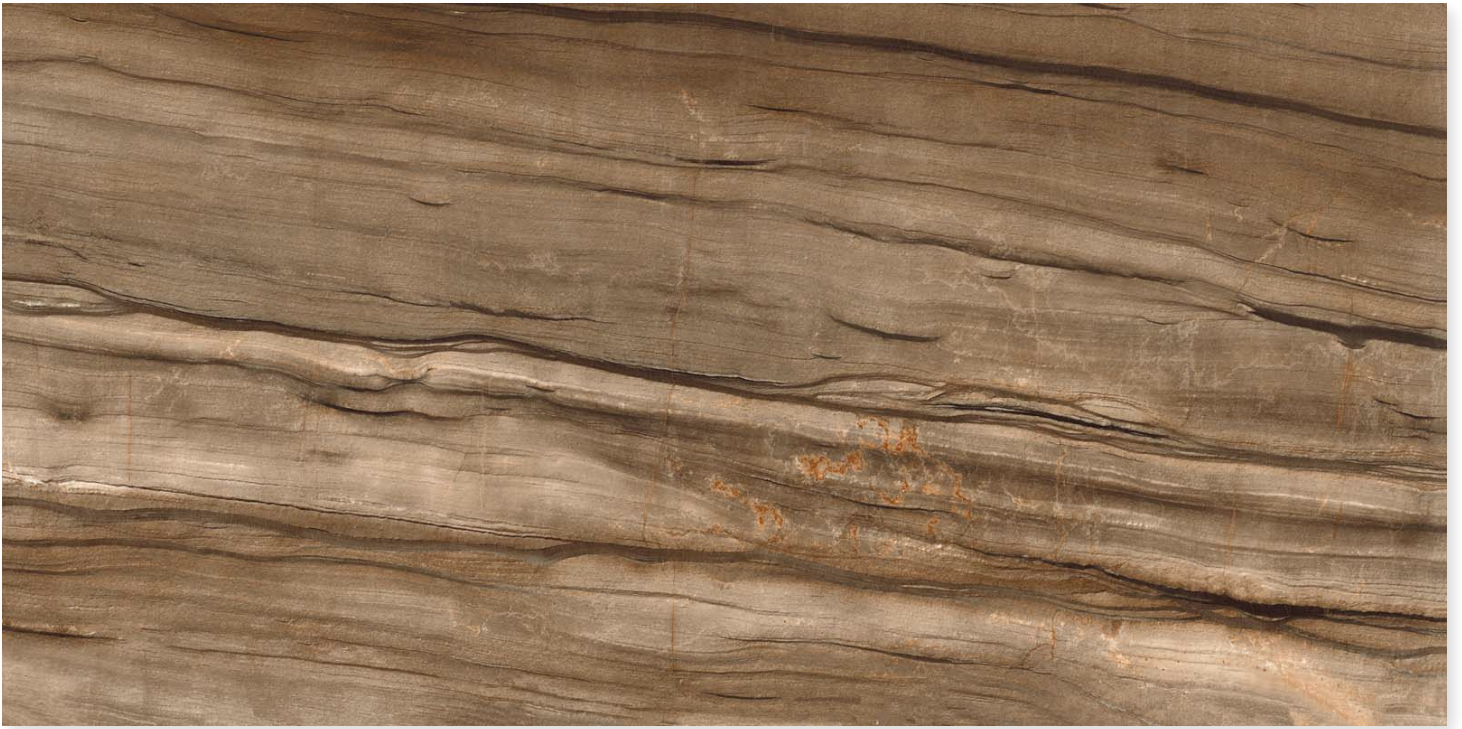

 **dureza**
GRANITO

FINISH
LIGHT GLASS

RANDOM
4

SIZE
800 X 1600MM

THICKNESS
9MM

SEQUIA BROWN

FINISH
LIGHT GLASS

RANDOM
4