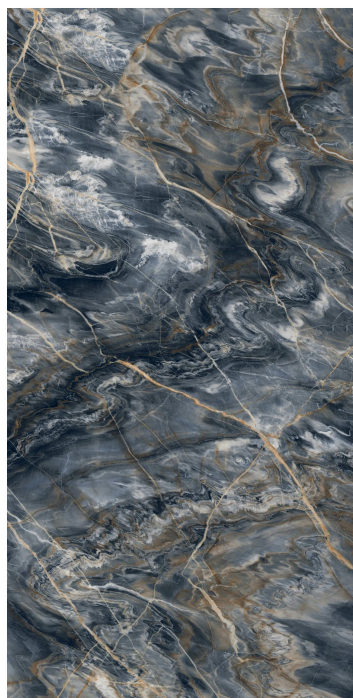

SIZE
800 X 1600MM

THICKNESS
9MM

GENIUS BLUE

dureza
GRANITO

FINISH
LIGHT GLASS

RANDOM
4