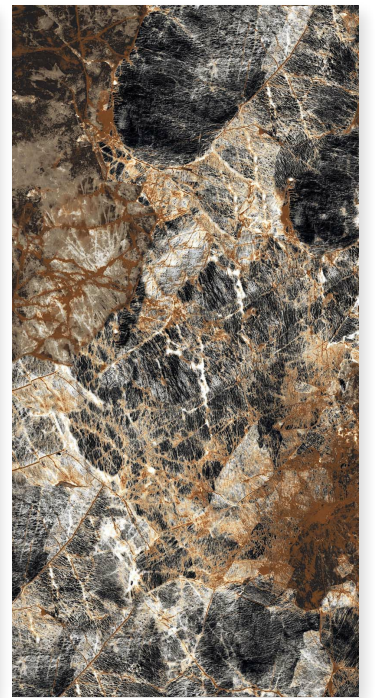

SIZE
800 X 1600MM

THICKNESS
9MM

FOREST BLACK

dureza
GRANITO

FINISH
LIGHT GLASS

RANDOM
4