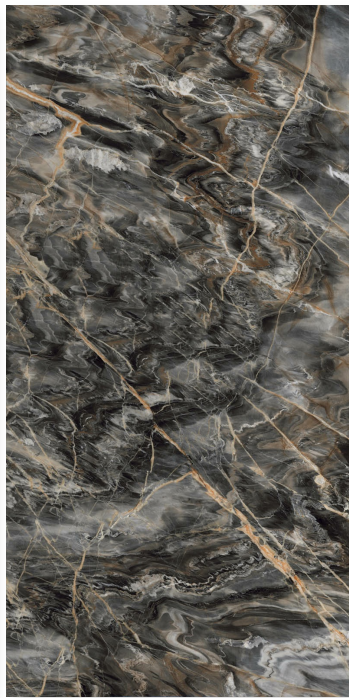

RANDOM
4

SIZE
800 X 1600MM

THICKNESS
9MM

FOSSIL NATURAL

FINISH
LIGHT GLASS

RANDOM
4

SIZE
800 X 1600MM

THICKNESS
9MM