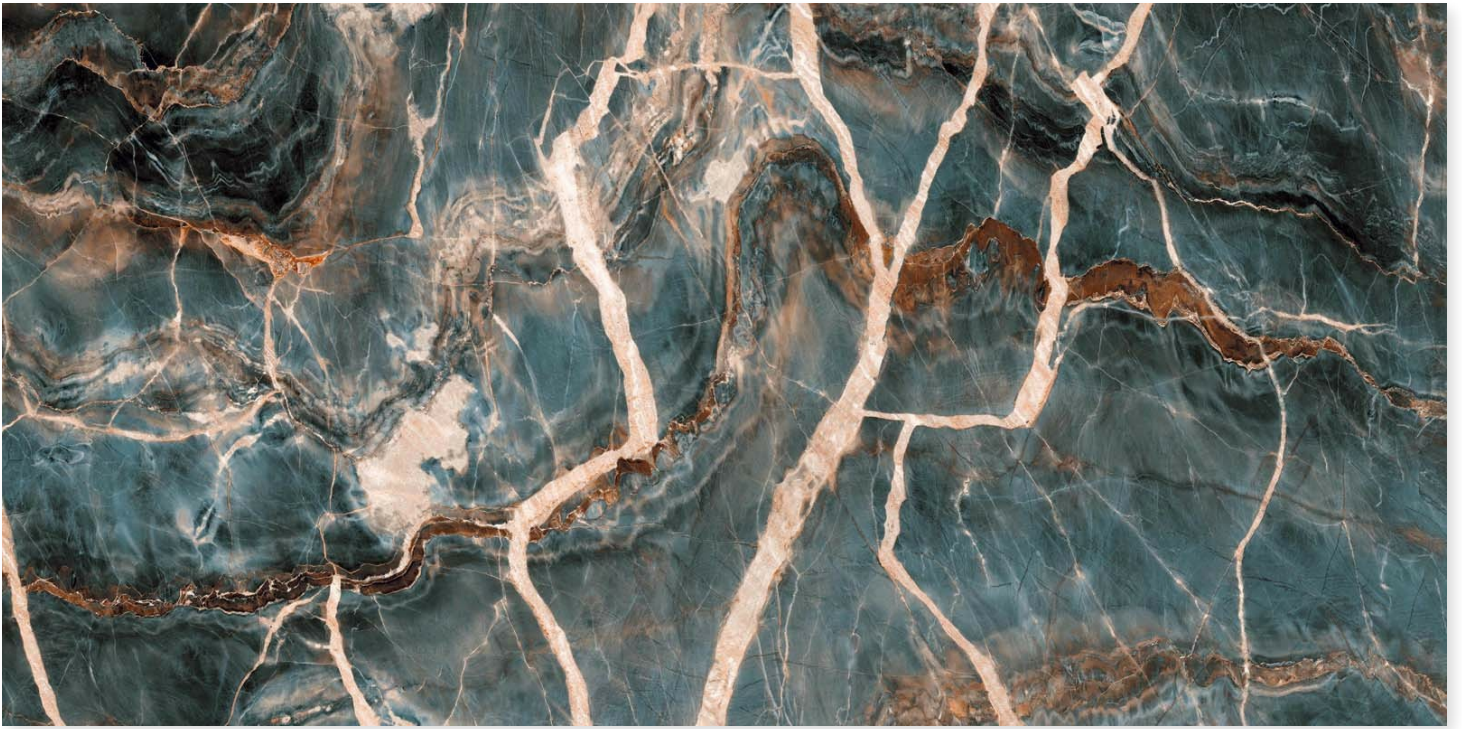

SIZE
800 X 1600MM

THICKNESS
9MM

ONYX JADE

FINISH
LIGHT GLASS

RANDOM
4