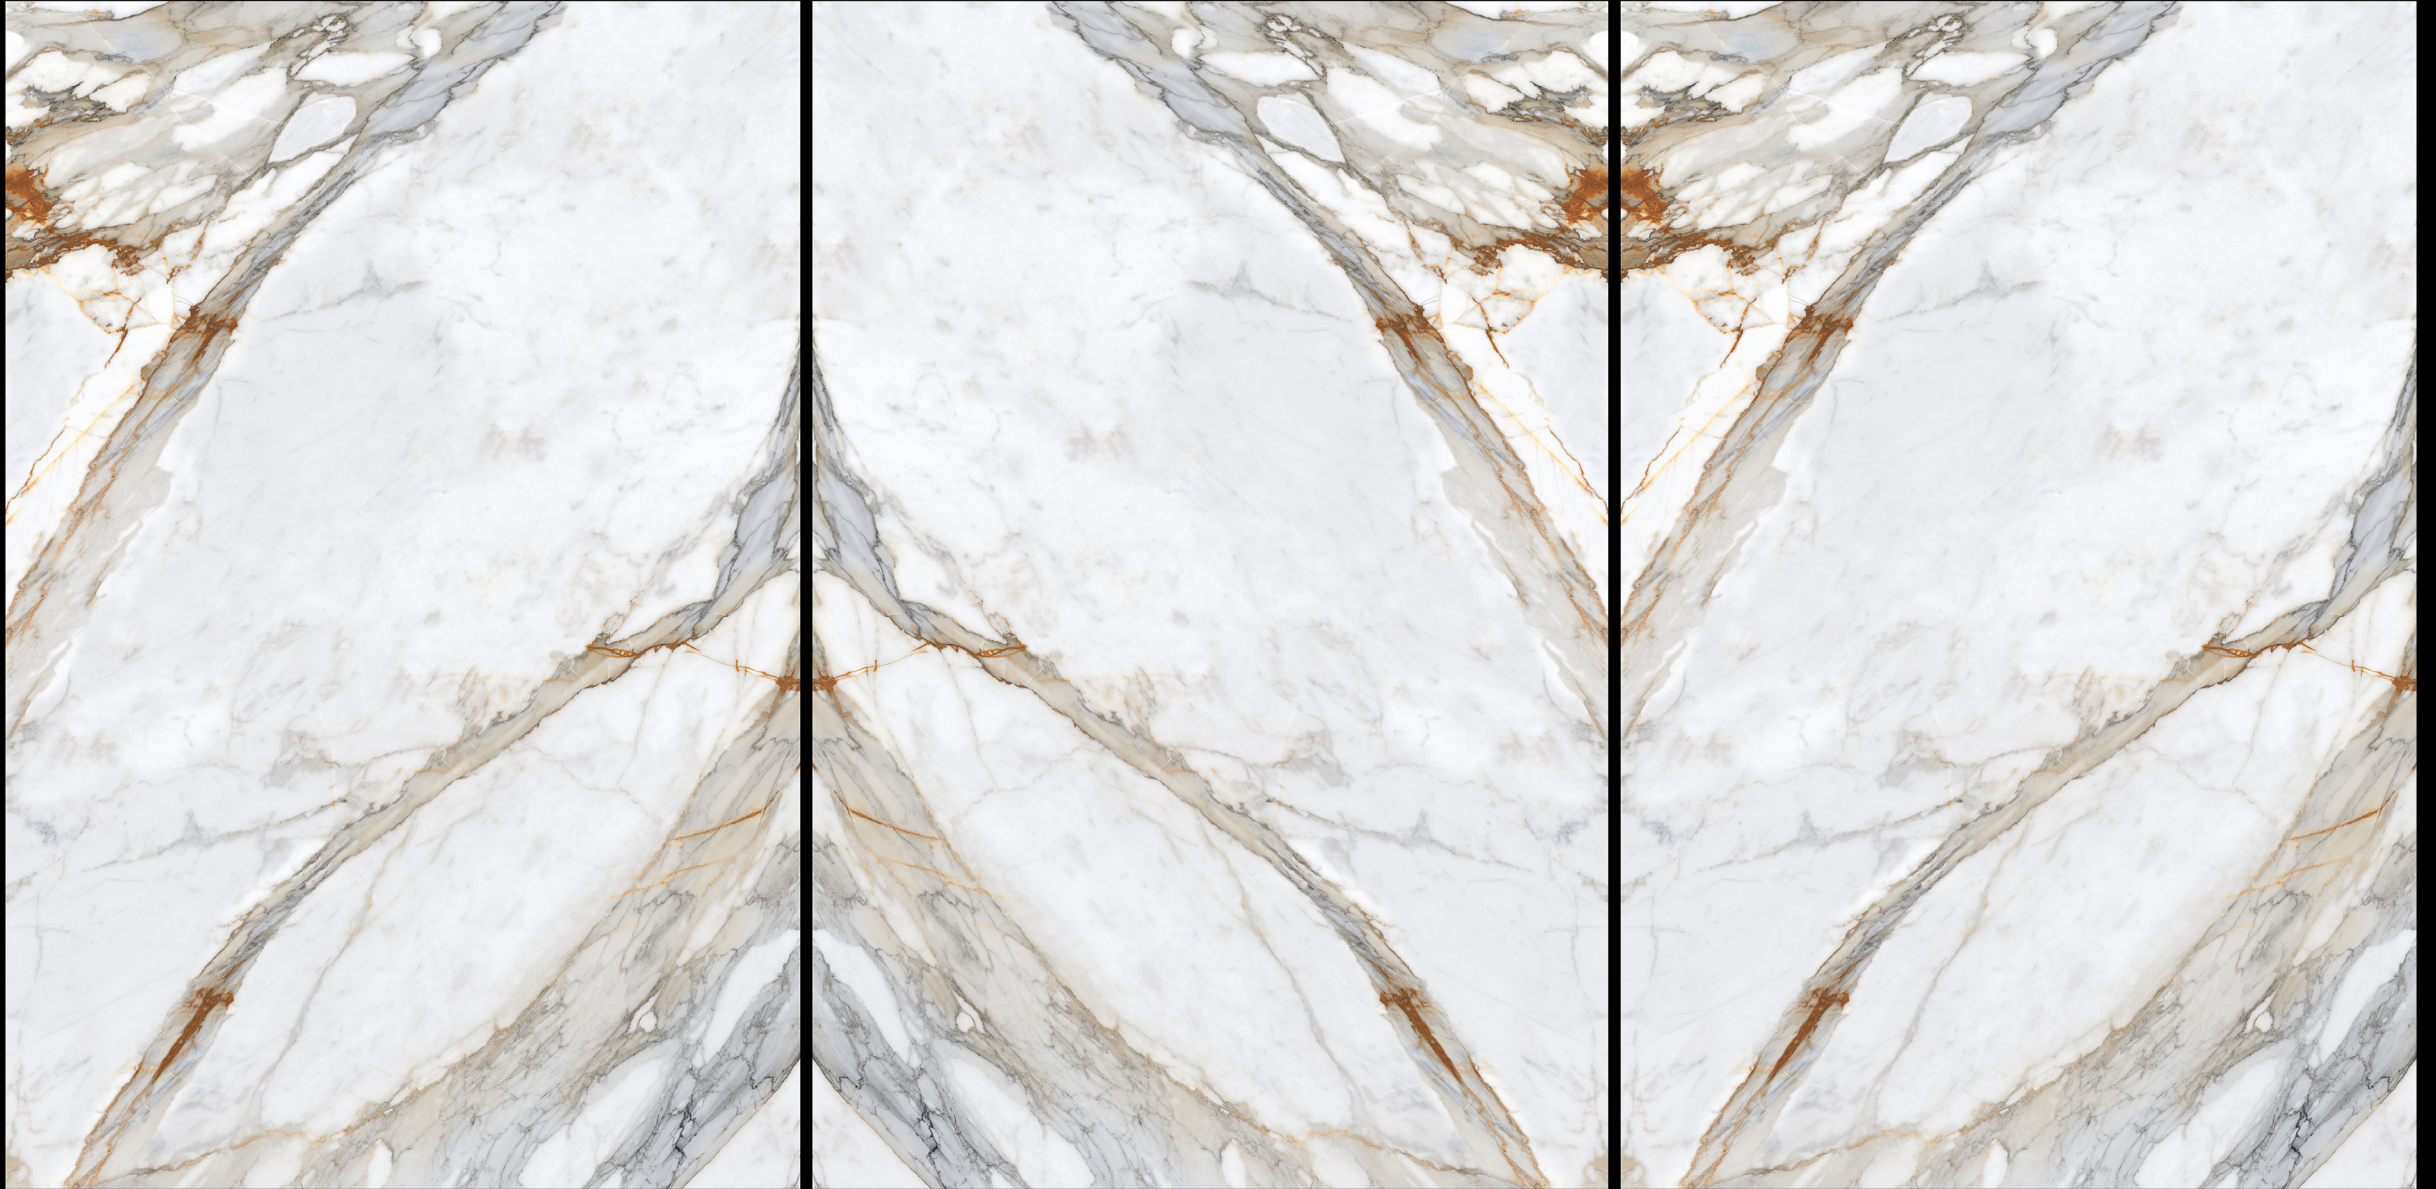

1200x1800 MM

 CALACUTTA BORGHINI-A&B

LIGHT POLISHED

1200x1800 MM

ORIENTAL WHITE-A&B

LIGHT POLISHED

1200x1800 MM

 SILKEN BROWN-A&B