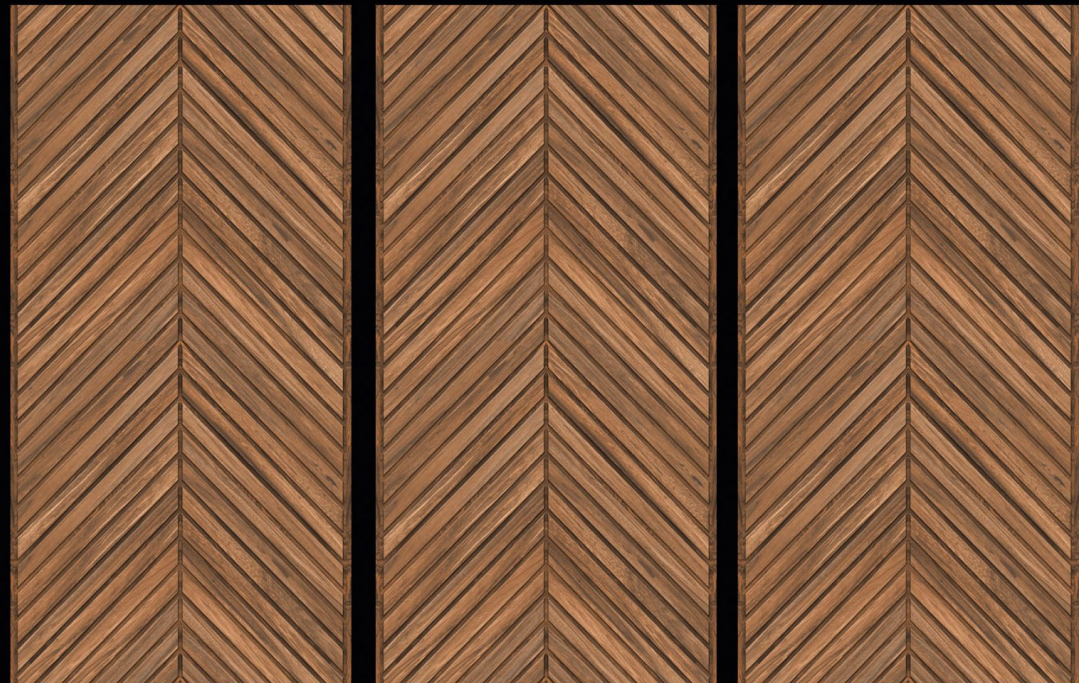

600 x 1200 mm

POLISHED
GLAZED
VITRIFIED
TILES

4615 - KARNI WOOD

MATT

01 Random

APPLICATION

Residential

Public Palaces

Commercial

Religious
Places

Hotel &
Restaurant

Factory

Railway
Station

Airport