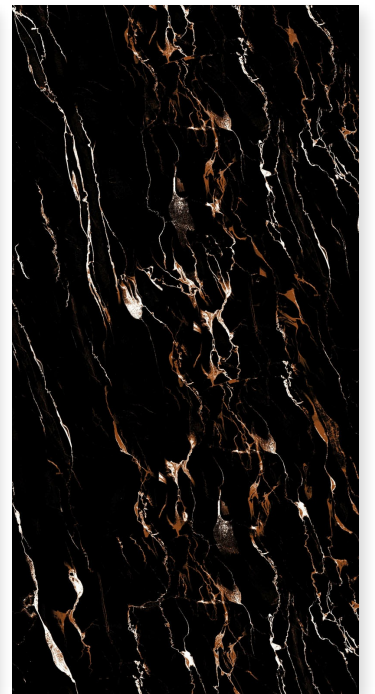

SIZE
800 X 1600MM

THICKNESS
9MM

PORTORO MULTI

FINISH
DARK GLASS

RANDOM
2

dureza
GRANITO