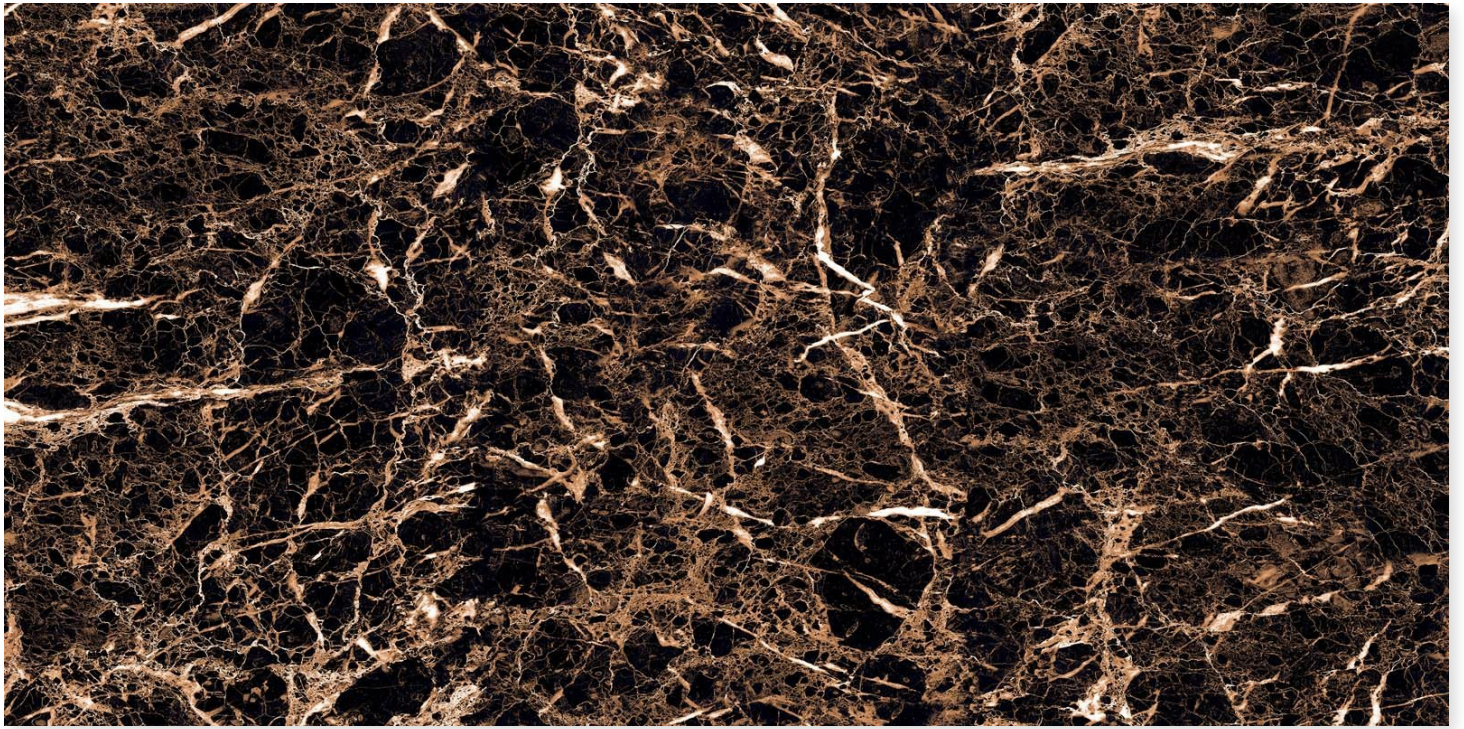

SIZE
800 X 1600MM

THICKNESS
9MM

BLACK RIVER

FINISH
DARK GLASS

RANDOM
3

 **dureza**
GRANITO

SIZE
800 X 1600MM

THICKNESS
9MM