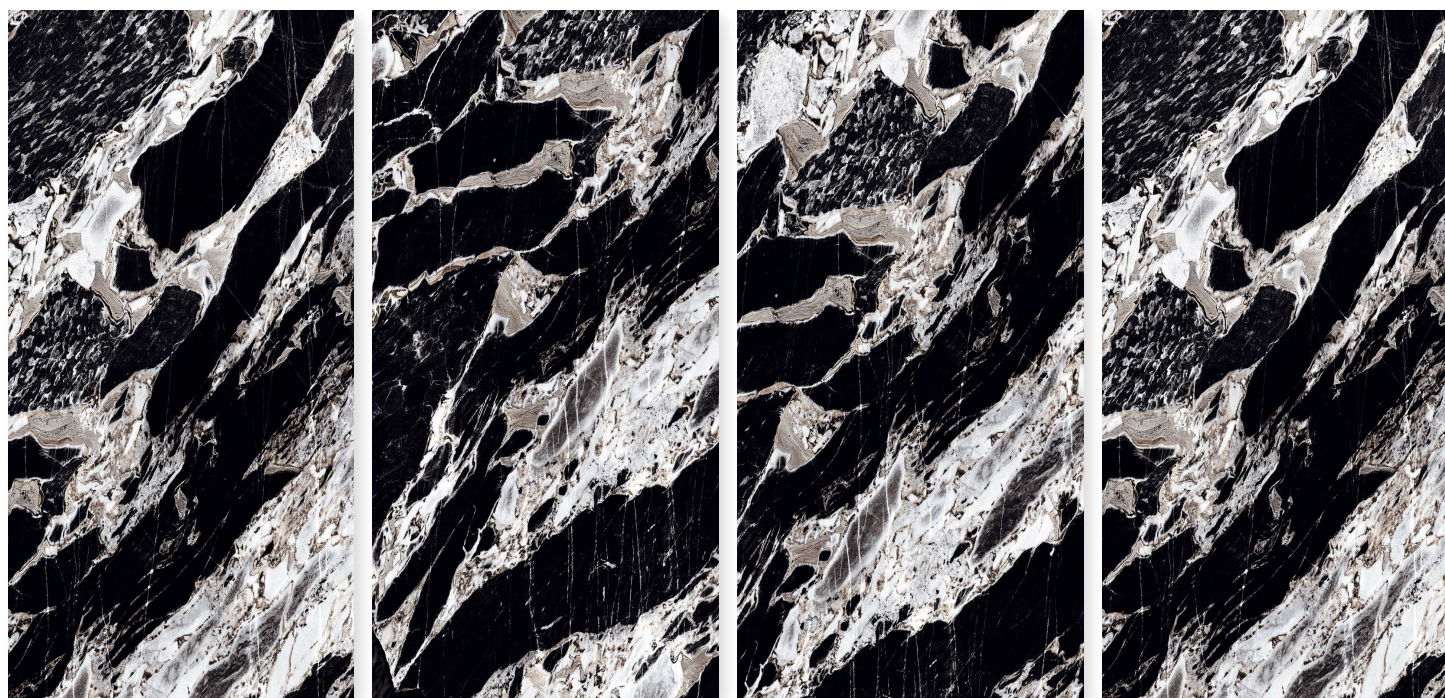

SIZE
800 X 1600MM

THICKNESS
9MM

FELICITA BLACK

dureza
GRANITO

FINISH
DARK GLASS

RANDOM
3