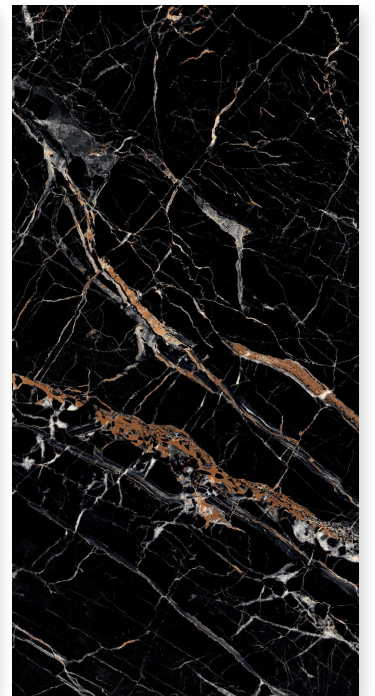

RANDOM
4

SIZE
800 X 1600MM

THICKNESS
9MM

LEGEND BLACK

 **dureza**
GRANITO

FINISH
DARK GLASS

RANDOM
4

SIZE
800 X 1600MM