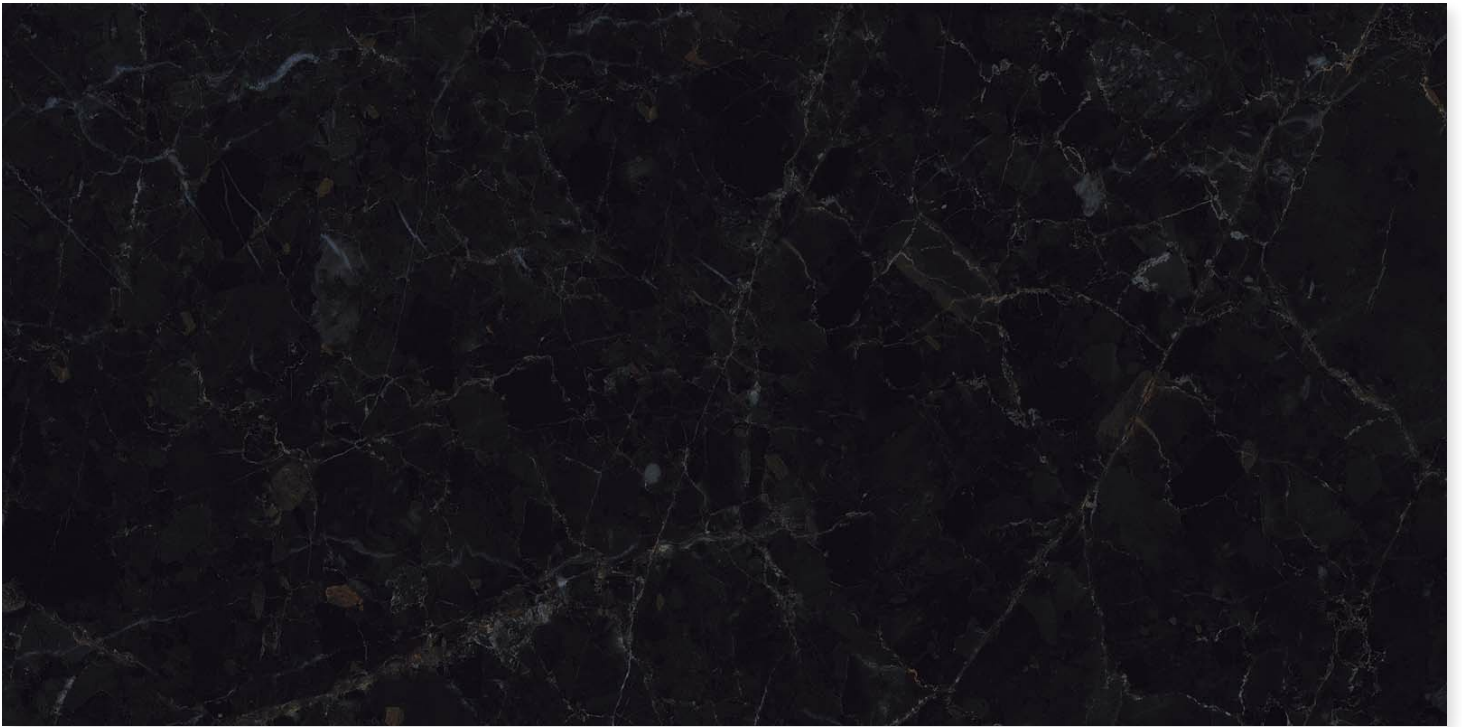

SIZE
800 X 1600MM

THICKNESS
9MM

FOSTER BLACK

FINISH
DARK GLASS

RANDOM
3