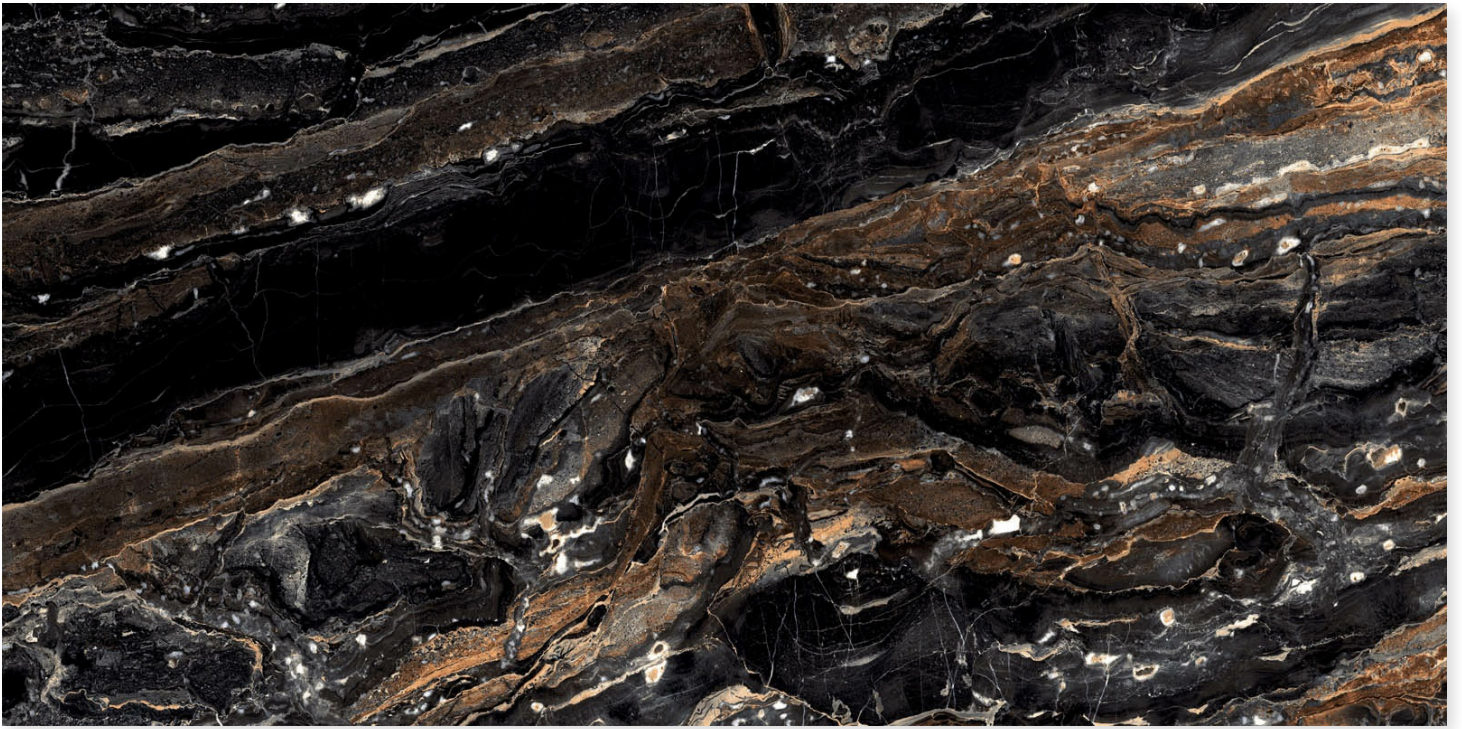

SIZE
800 X 1600MM

THICKNESS
9MM

FLURRY BROWN

FINISH
DARK GLASS

RANDOM
3