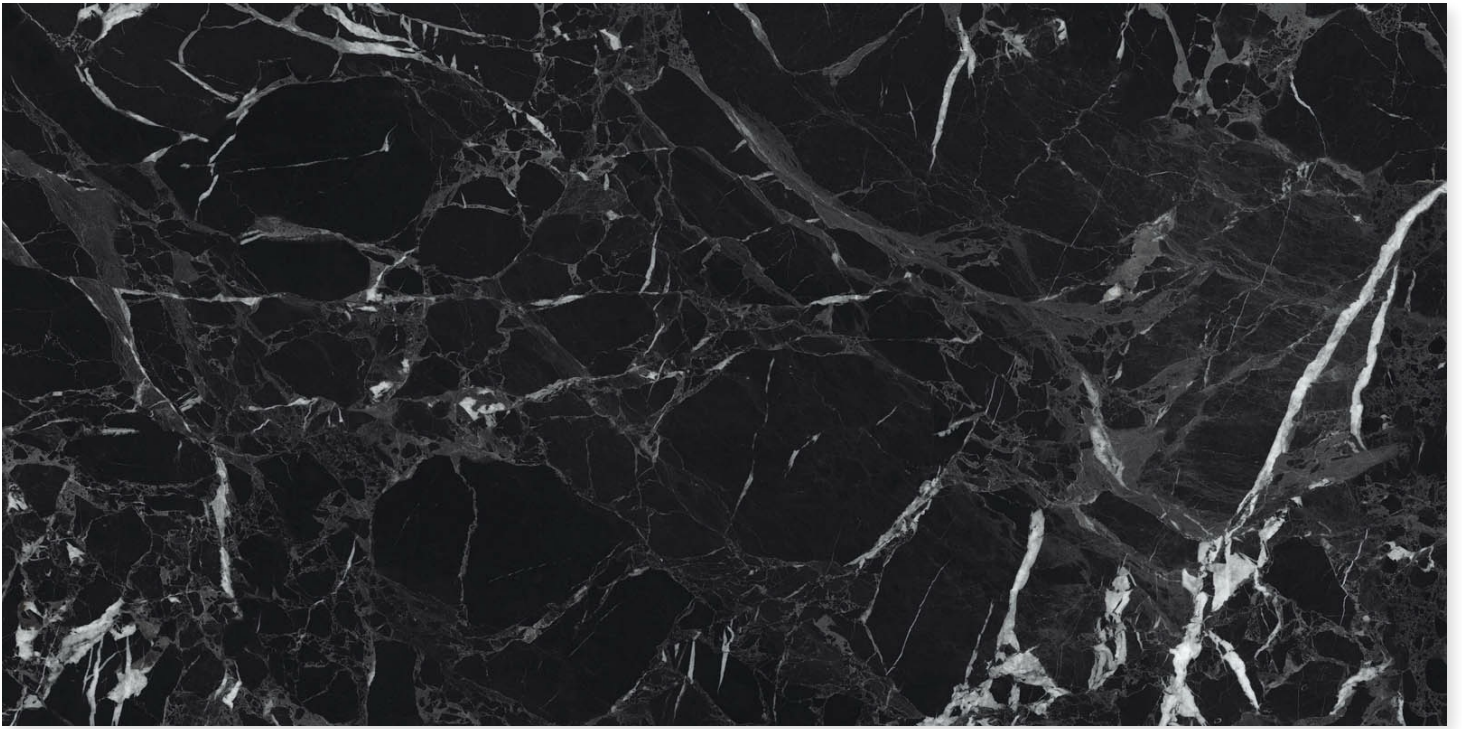

FINISH
DARK GLASS

RANDOM
2

SIZE
800 X 1600MM

THICKNESS
9MM

SENSI BLACK

 **dureza**
GRANITO

FINISH
DARK GLASS

RANDOM
4