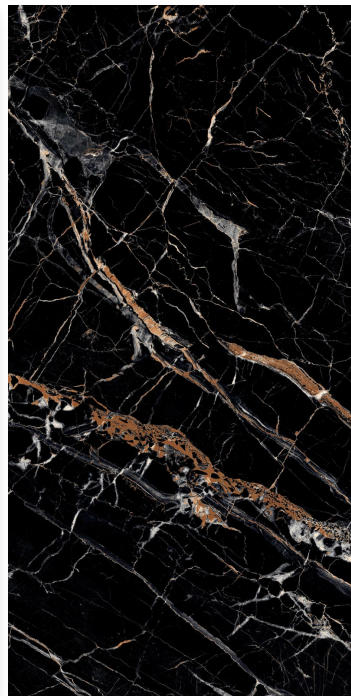

RANDOM
4

SIZE
800 X 1600MM

THICKNESS
9MM

LEGEND BLACK

 **dureza**
GRANITO

FINISH
DARK GLASS

RANDOM
4

SIZE
800 X 1600MM