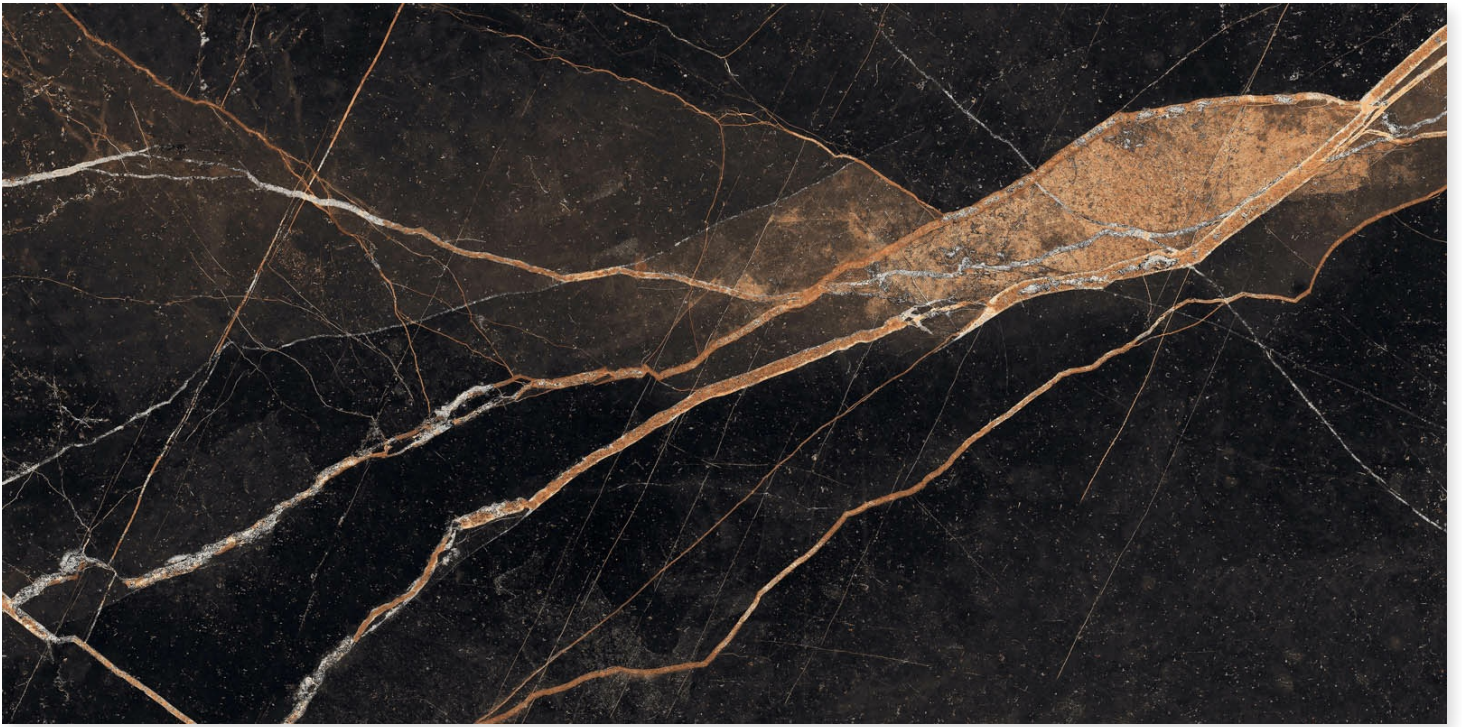

SIZE
800 X 1600MM

THICKNESS
9MM

SAINT LAURENT

FINISH
DARK GLASS

RANDOM
4

SIZE
800 X 1600MM

THICKNESS
9MM

SATA ROYAL