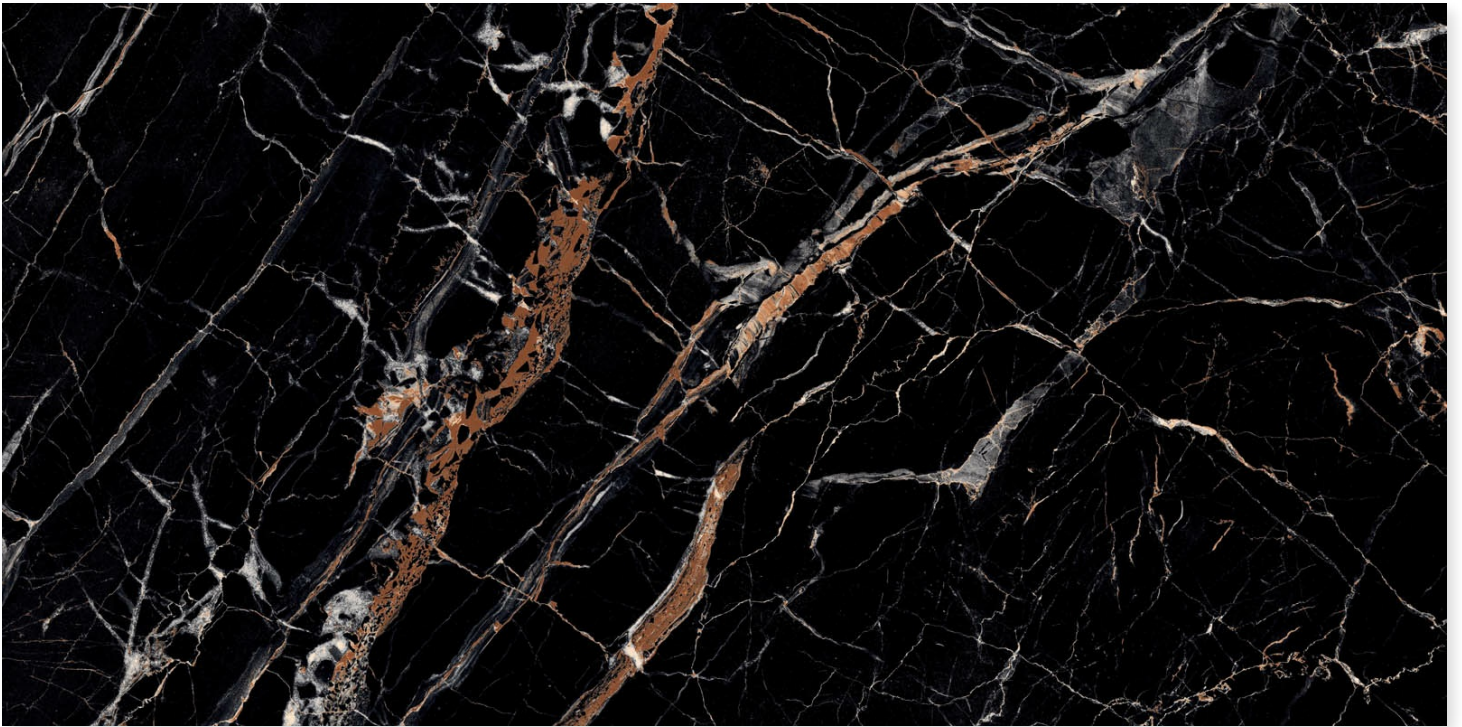

RANDOM
4

SIZE
800 X 1600MM

THICKNESS
9MM

LEGEND BLACK

 **dureza**
GRANITO

FINISH
DARK GLASS

RANDOM
4

SIZE
800 X 1600MM