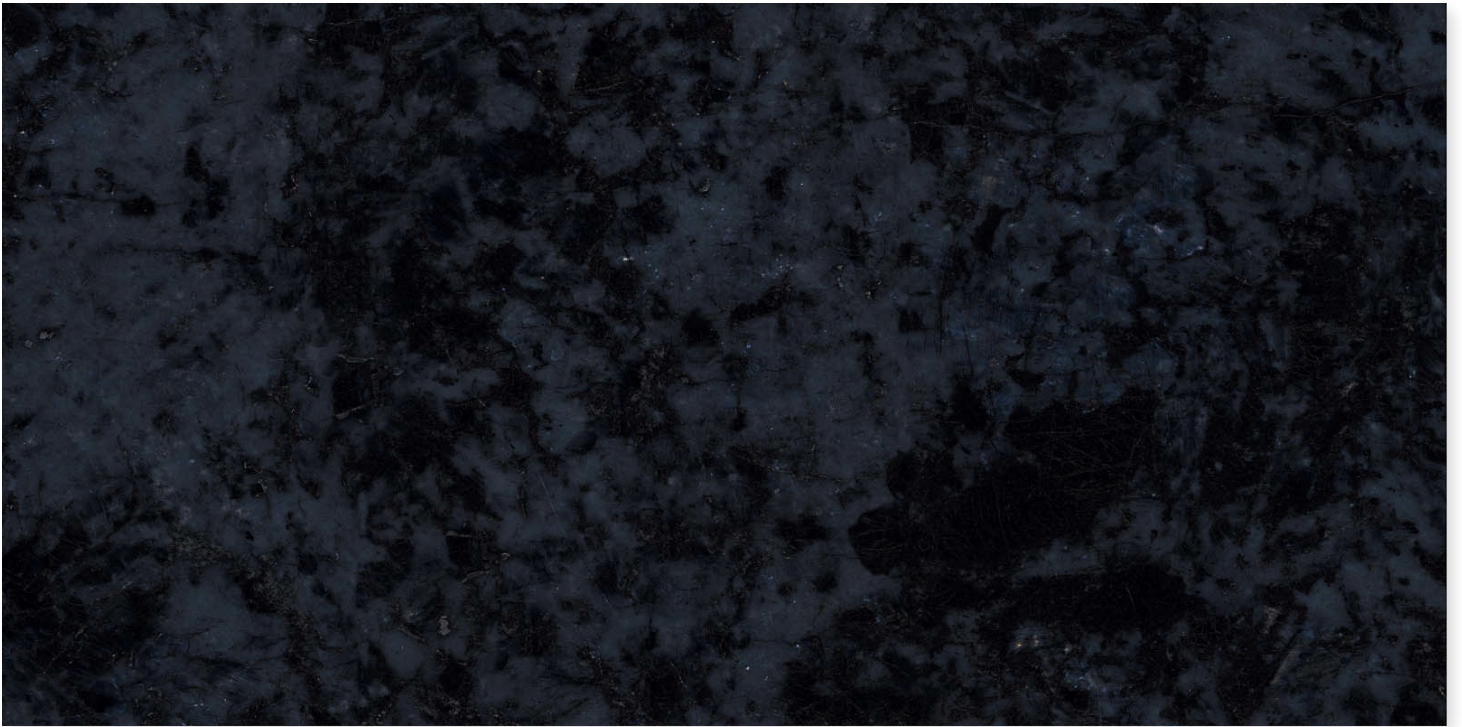

SIZE
800 X 1600MM

THICKNESS
9MM

VOLGA BLUE

FINISH
DARK GLASS

RANDOM
2