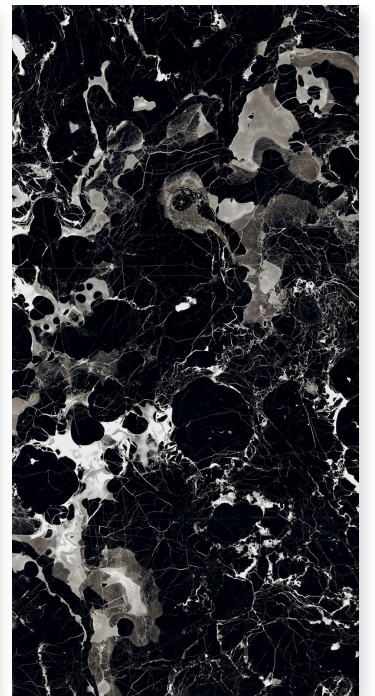

SIZE
800 X 1600MM

THICKNESS
9MM

SPIDER SILVER

FINISH
DARK GLASS

RANDOM
2