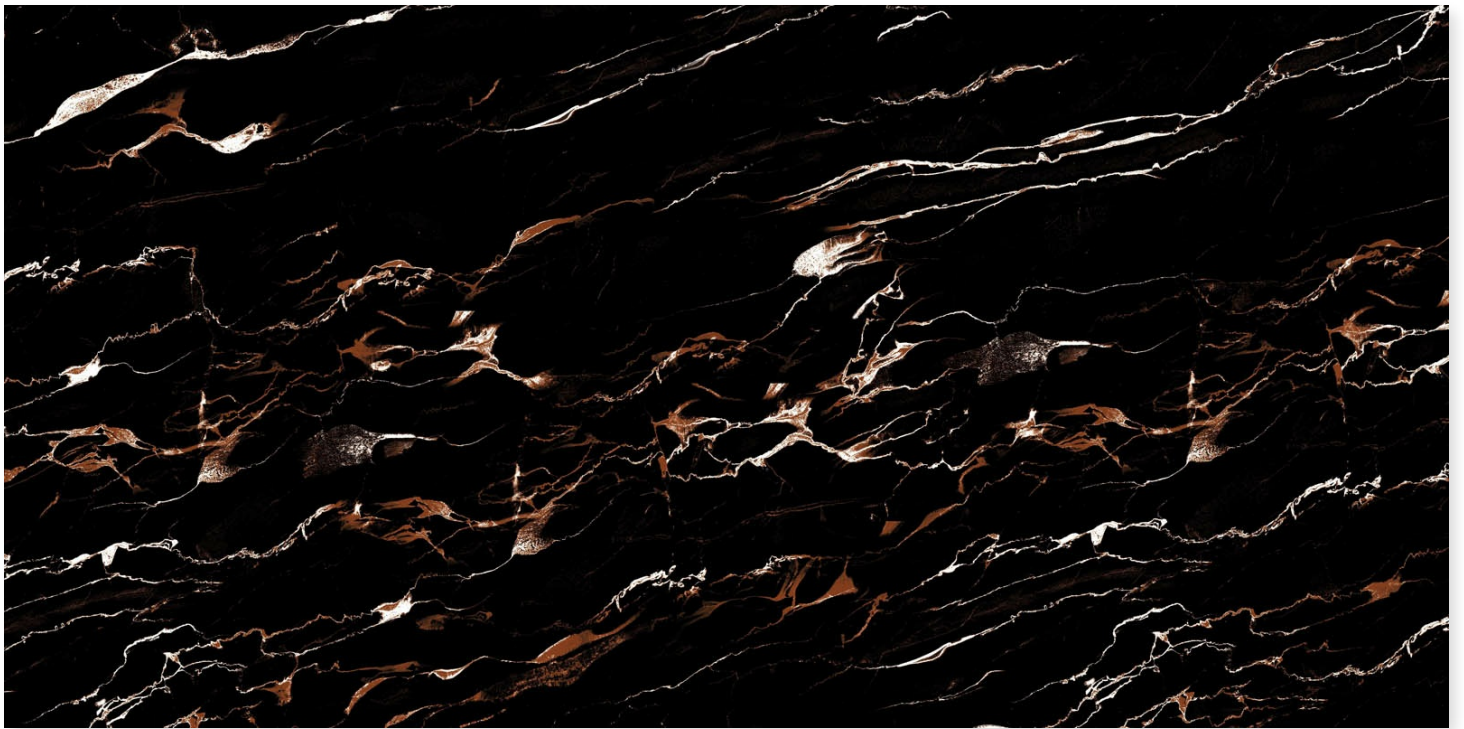

SIZE
800 X 1600MM

THICKNESS
9MM

PORTORO MULTI

FINISH
DARK GLASS

RANDOM
2

dureza
GRANITO