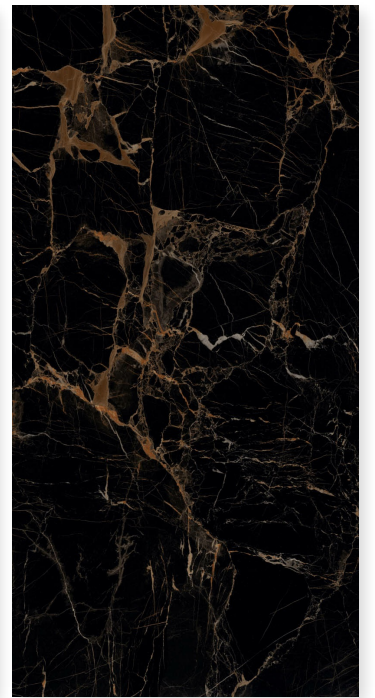

SIZE
800 X 1600MM

THICKNESS
9MM

COSMOS GOLD

dureza
GRANITO

FINISH
DARK GLASS

RANDOM
3