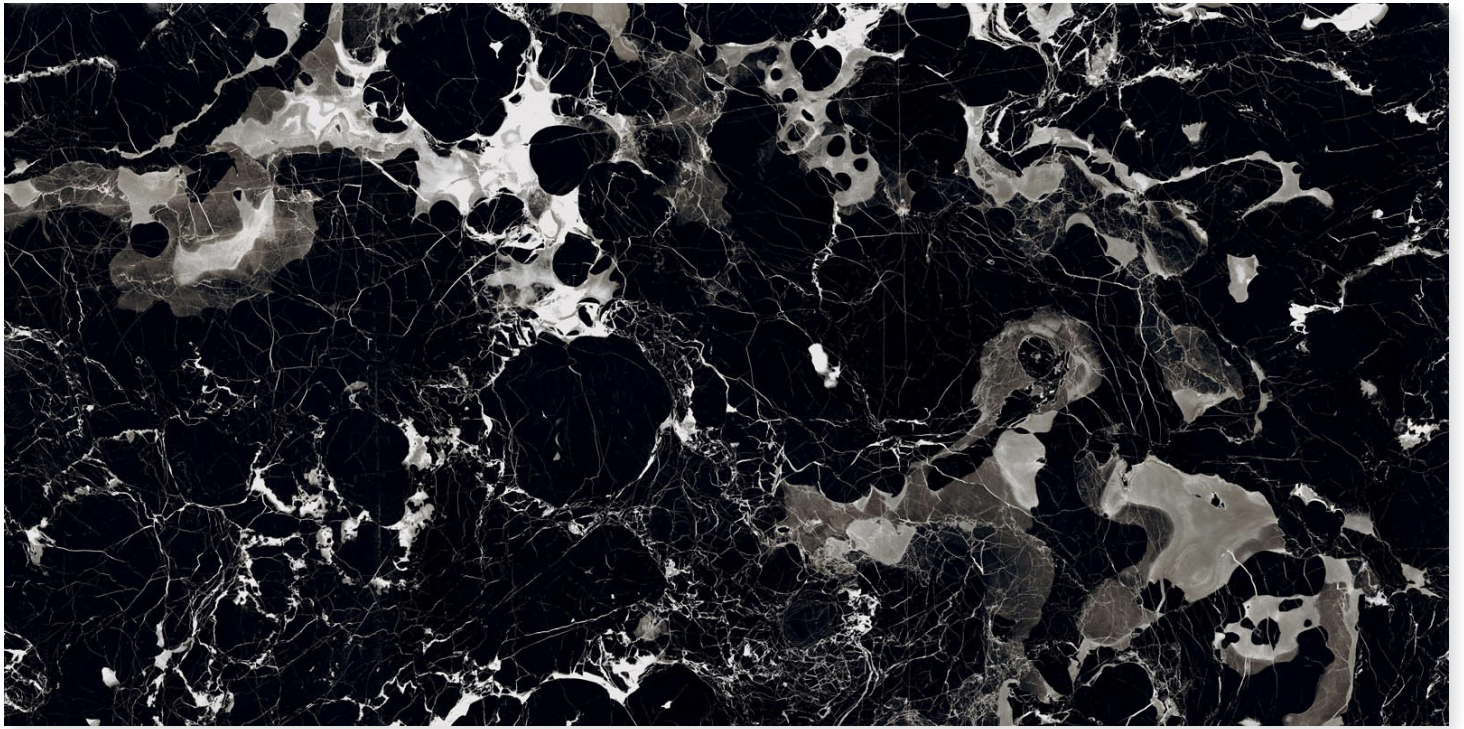

SIZE
800 X 1600MM

THICKNESS
9MM

SPIDER SILVER

FINISH
DARK GLASS

RANDOM
2