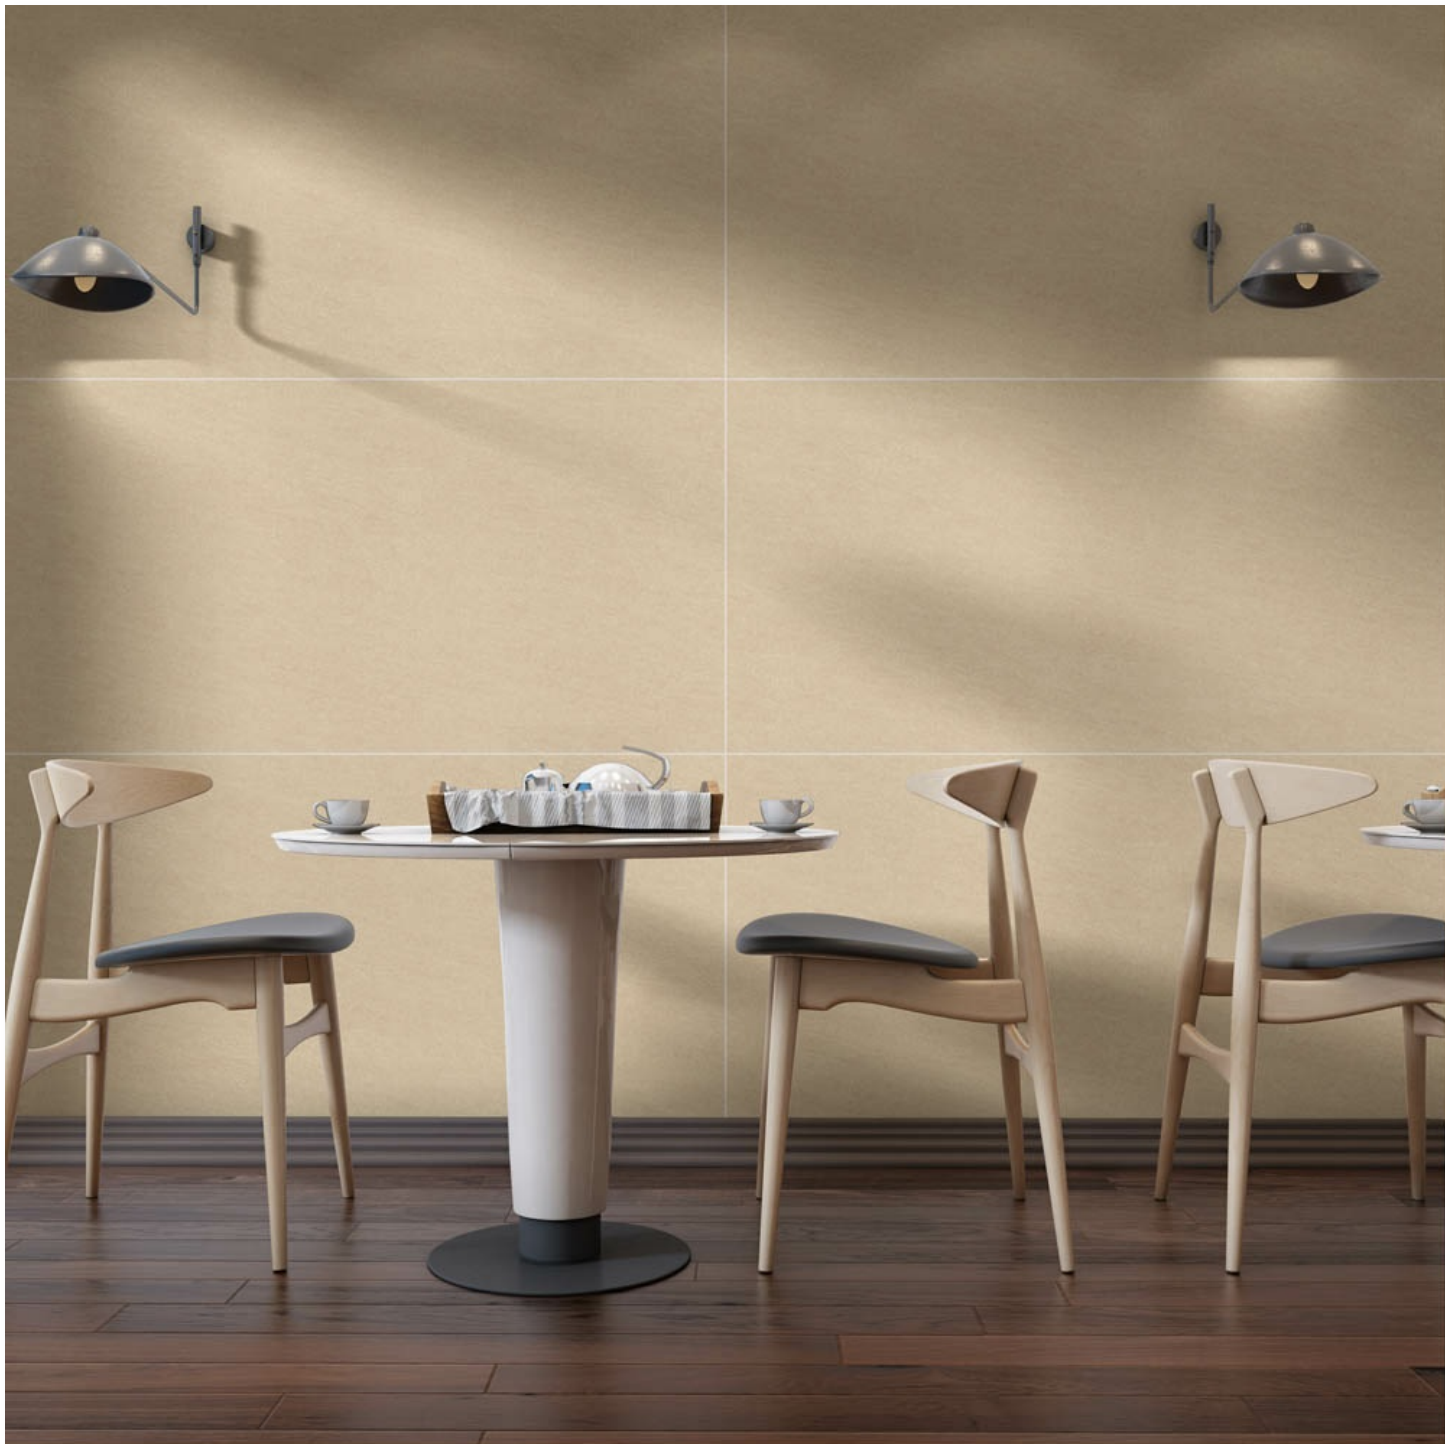

THICKNESS  
9MM

NORWAY DARK BROWN

 **dureza**  
GRANITO

FINISH  
ELECTRA MATT

RANDOM  
2

SIZE  
800 X 1600MM

THICKNESS  
9MM

NORWAY LIGHT