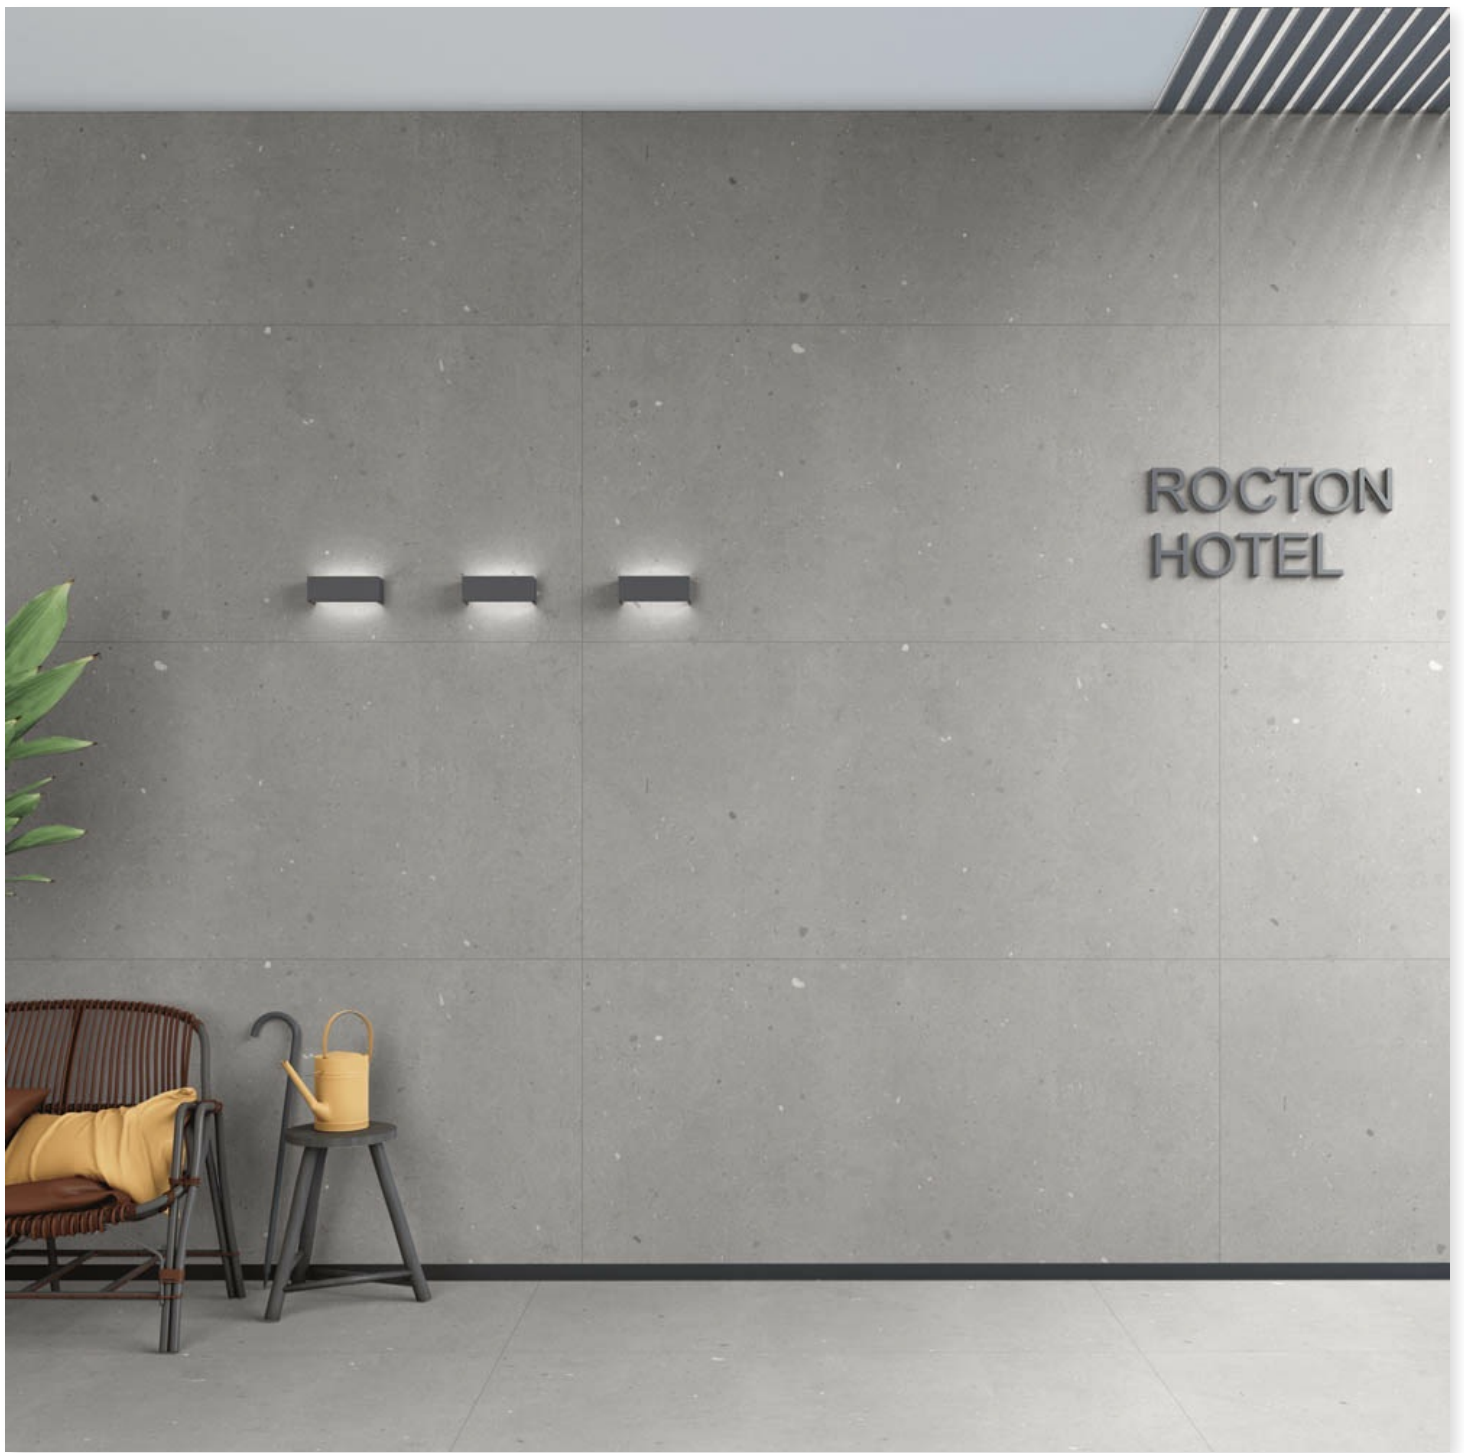

SIZE
800 X 1600MM

THICKNESS
9MM

TOKYO GREY

ureza
GRANITO

FINISH
ELECTRA MATT

RANDOM
2