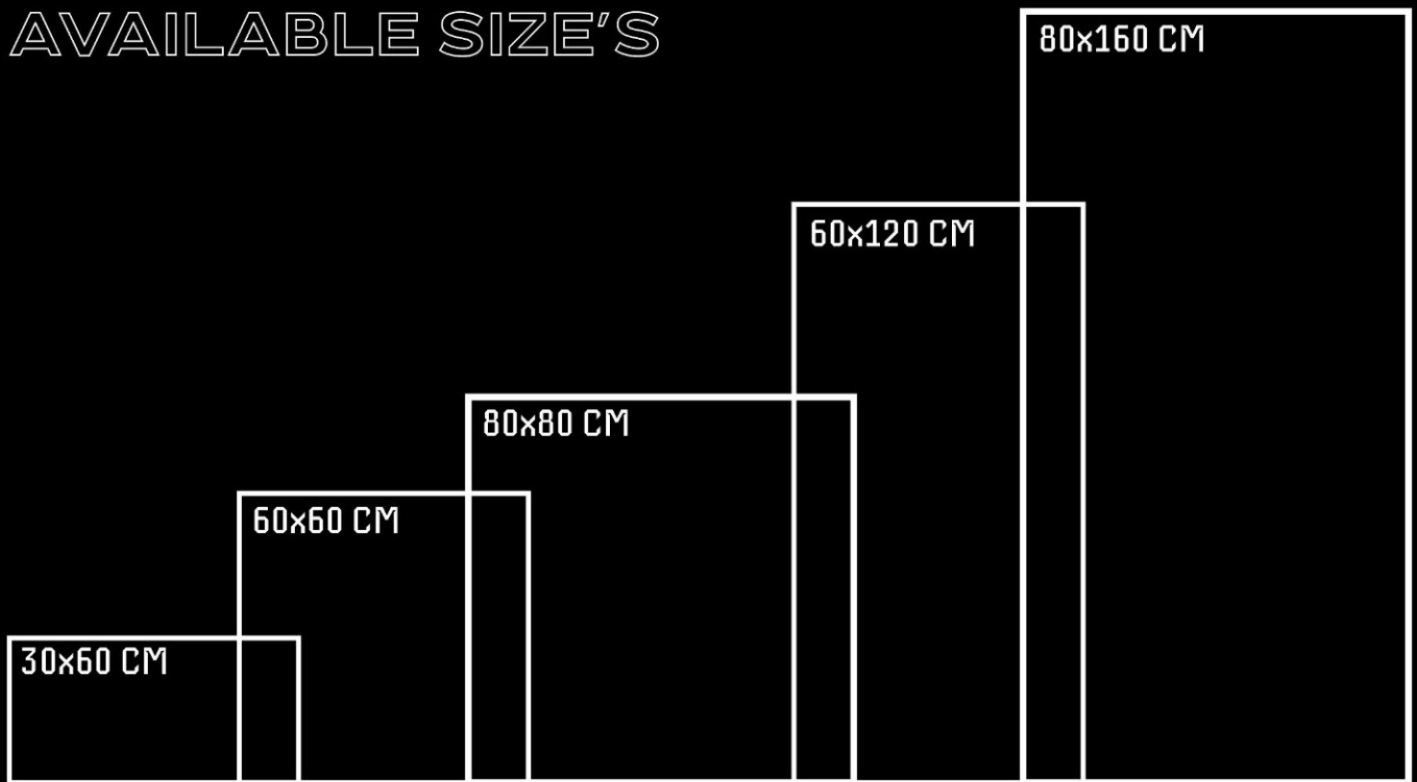

**dureza**  
GRANITO

**80X80 CM / GLOSSY**

An exceptional  
collection

DIMENSIONAL  
STABILITY

## AVAILABLE SIZE'S