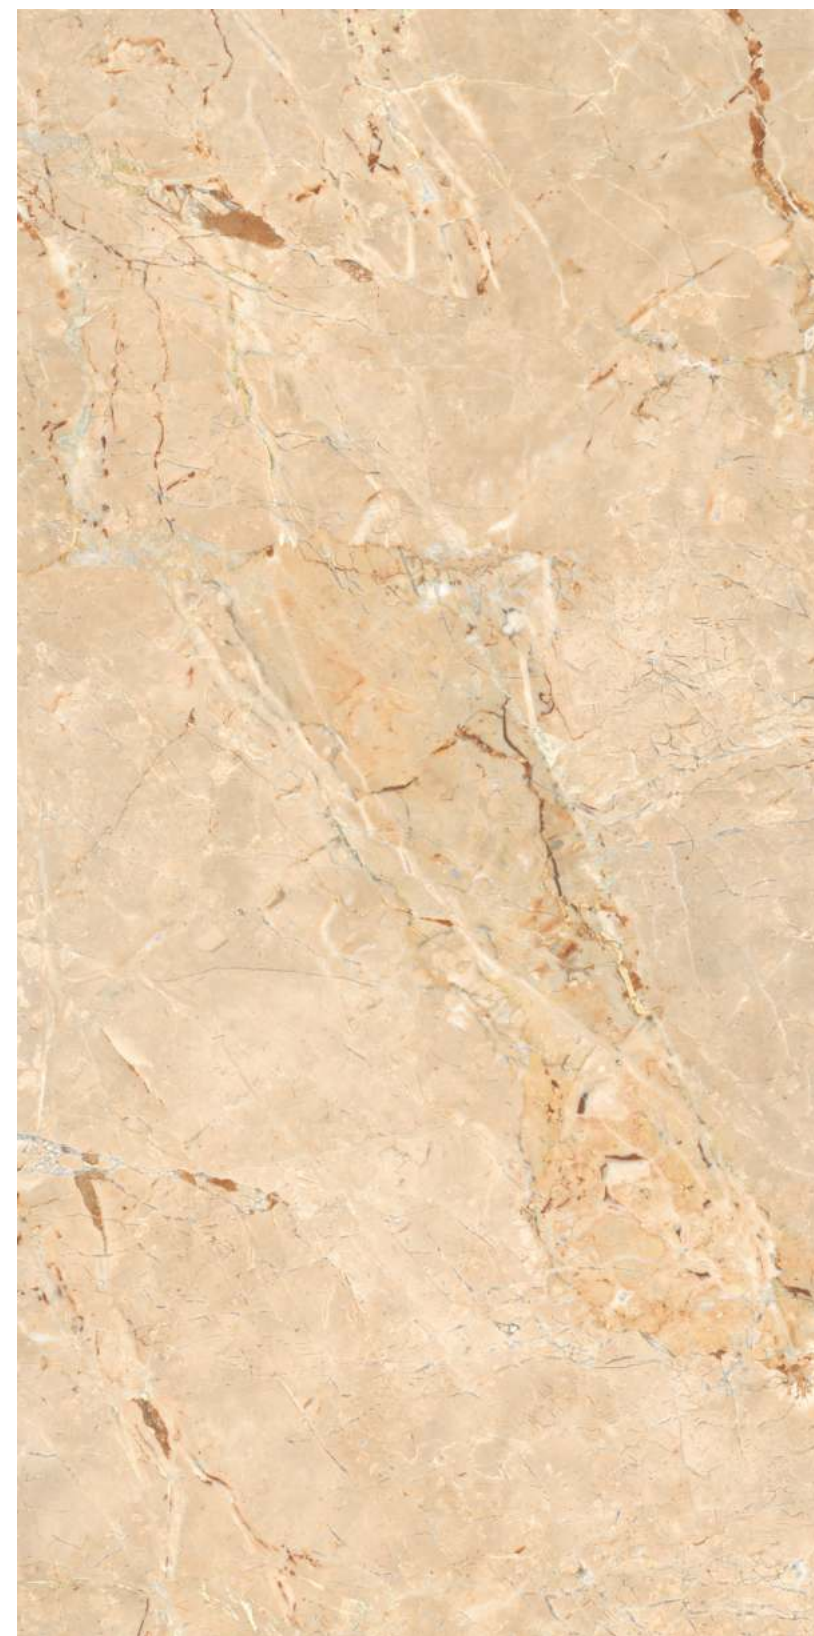

BELINI BEIGE

AVAILABLE SIZES:

FINISH: **GLOSSY** | THICKNESS: **9MM** | RANDOM: **4**

TRANI DUNE

AVAILABLE SIZES:

FINISH: **GLOSSY** | THICKNESS: **9MM** | RANDOM: **6**

NICOLA BRECCIA

AVAILABLE SIZES: