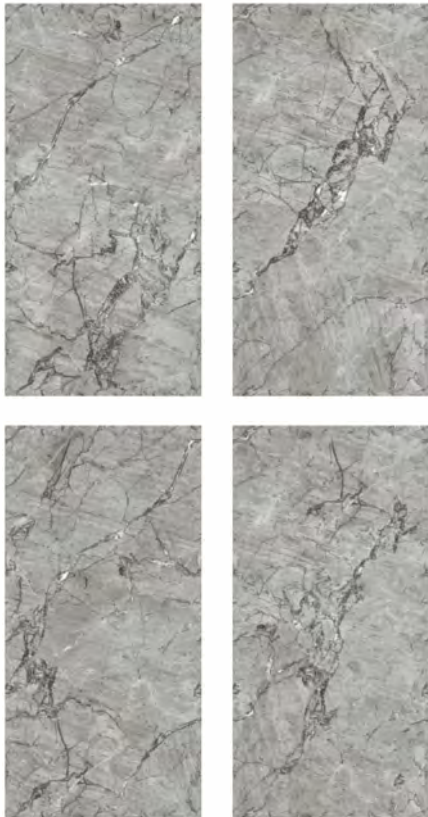

**DIGITAL
PRESENTATION**

RANDOM DETAIL
3D PREVIEW

DIGITAL
PRESENTATION

RANDOM DETAIL
3D PREVIEW

OLIMPIA GREY

AVAILABLE SIZES:

FINISH: **GLOSSY** | THICKNESS: **9MM** | RANDOM: **8**

PRESTIGE CREMA