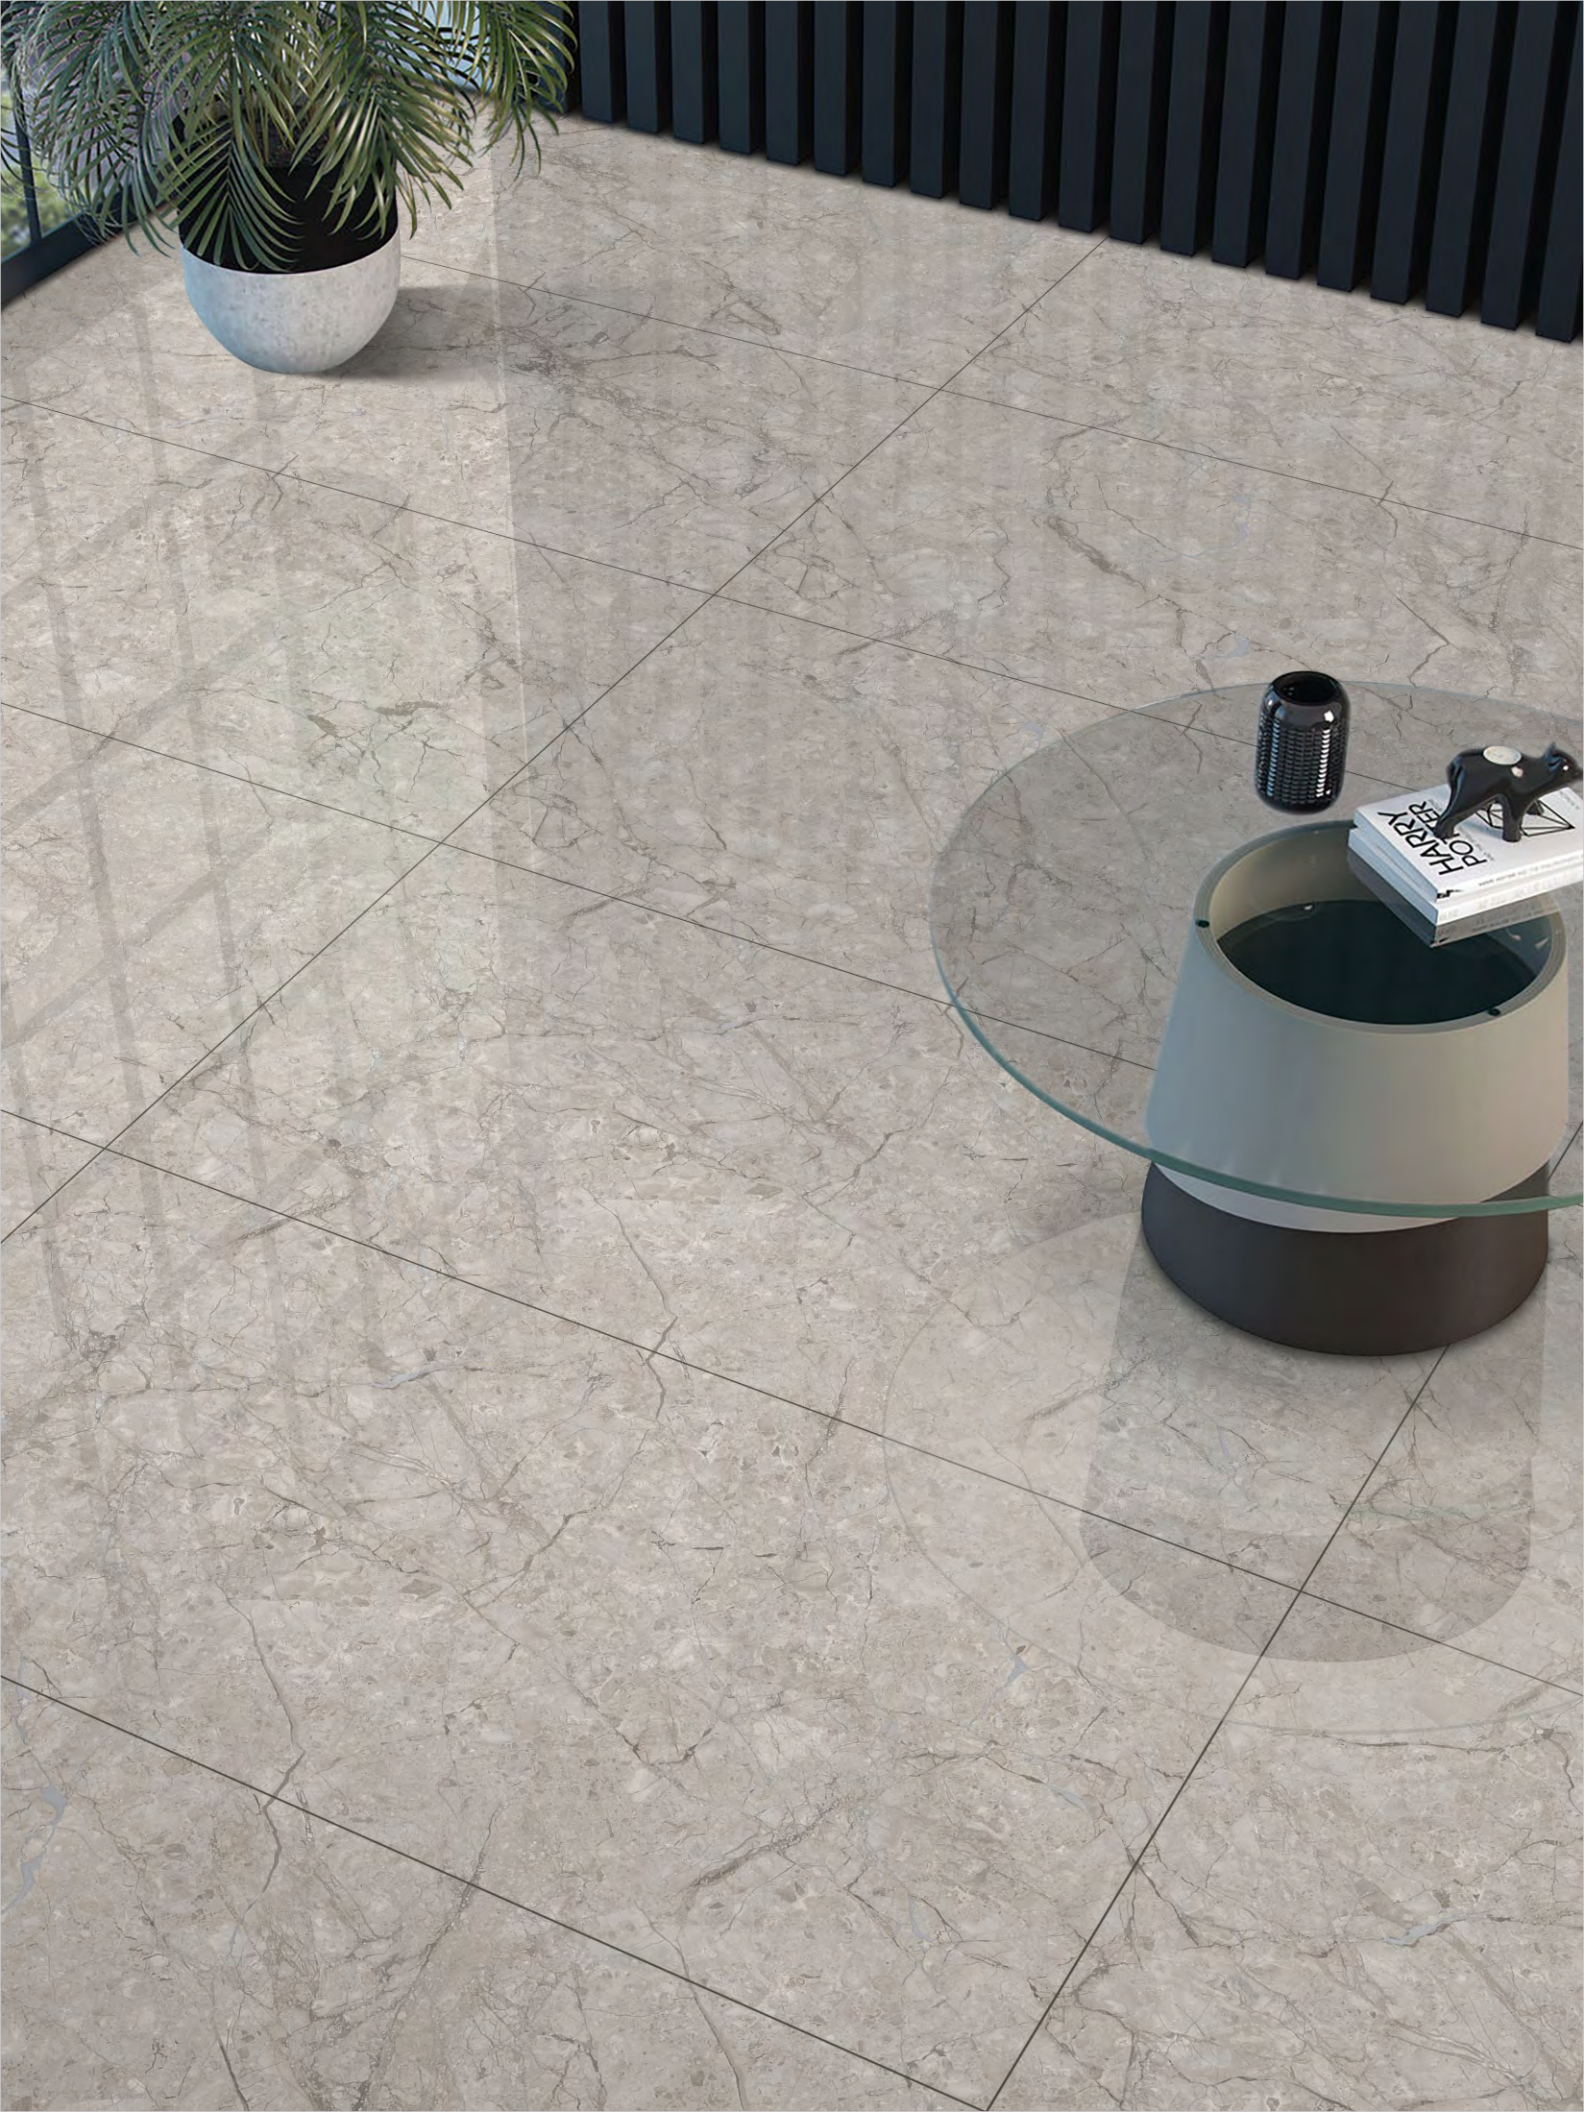

TURKISH WILLIUM DARK

AVAILABLE SIZES:

FINISH: **GLOSSY** | THICKNESS: **9MM** | RANDOM: **6**

TURKISH WILLIUM LIGHT GREY

AVAILABLE SIZES:

300x 600MM	
	800x 800MM
600x 600MM	
600x 1200MM	800x 1600MM

FINISH: **GLOSSY** | THICKNESS: **9MM** | RANDOM: **6**