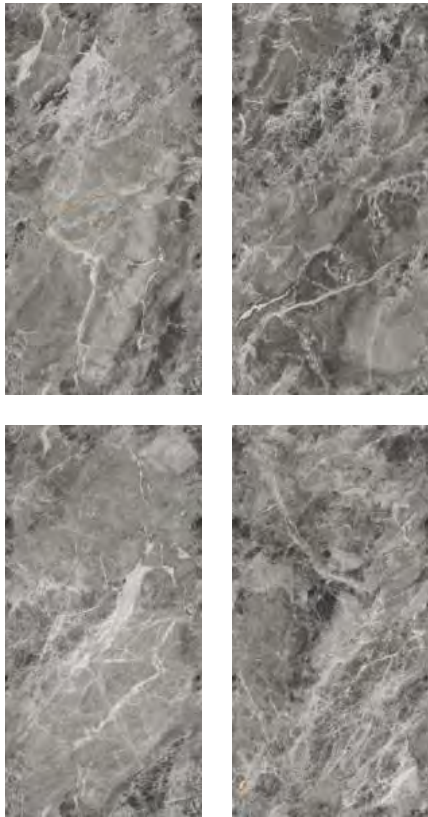

RANDOM DETAIL
3D PREVIEW

DIGITAL
PRESENTATION

RANDOM DETAIL
3D PREVIEW

KREZZY KASHA

AVAILABLE SIZES:

FINISH: **GLOSSY** | THICKNESS: **9MM** | RANDOM: **4**

LAWASA CHOKO

AVAILABLE SIZES: