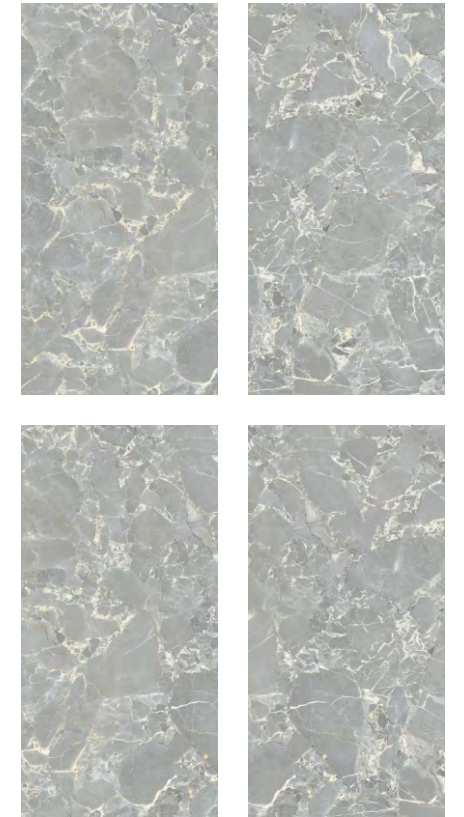

SMOKY ASH

AVAILABLE SIZES:

FINISH: **GLOSSY** | THICKNESS: **9MM** | RANDOM: **5**

SILK GREY

AVAILABLE SIZES:

FINISH: **GLOSSY** | THICKNESS: **9MM** | RANDOM: **4**