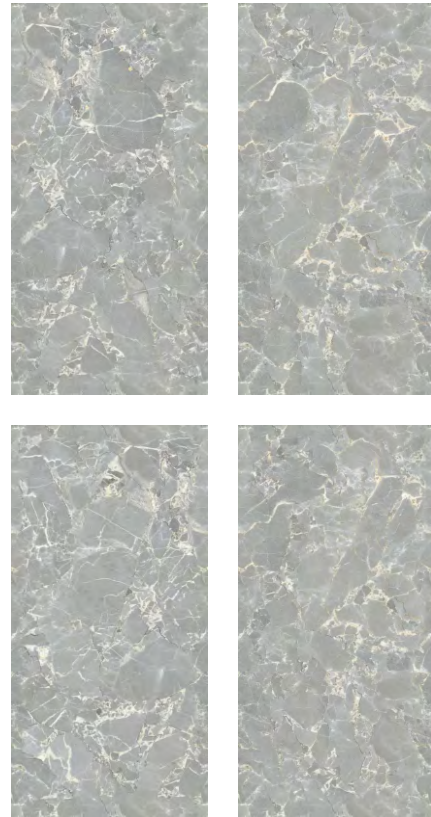

BRECHE GREY