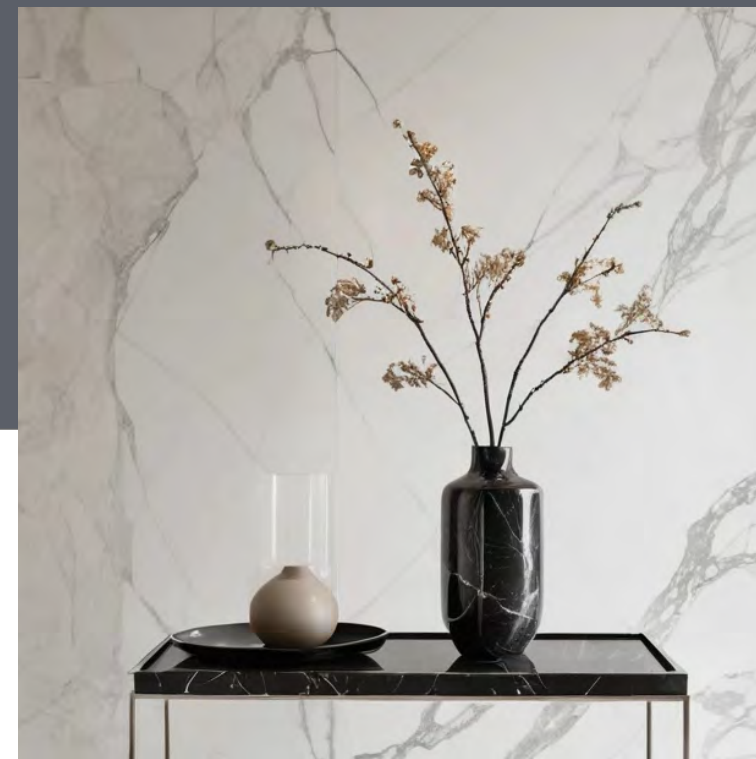

dureza
GRANITO

A glossy finish adds an unmatched touch of elegance to any space, elevating it from ordinary to extraordinary. With its mirror-like sheen and reflective surface, a glossy tile finish not only enhances the brightness of a room but also creates a sense of depth and luxury. This radiant, polished look captures light beautifully, making interiors feel more expansive and sophisticated. Embrace the timeless allure of glossy finishes to transform your living space into a masterpiece of style and sophistication.