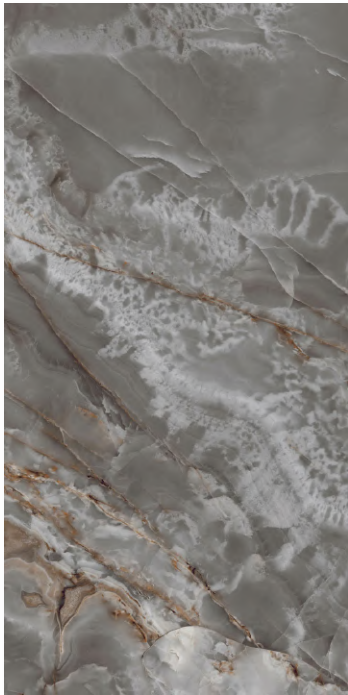

RANDOM
4

SIZE
800 X 1600MM

THICKNESS
9MM

ONYX BROWN

 **dureza**
GRANITO

FINISH
SHINE COLLECTION

RANDOM
2

SIZE
800 X 1600MM