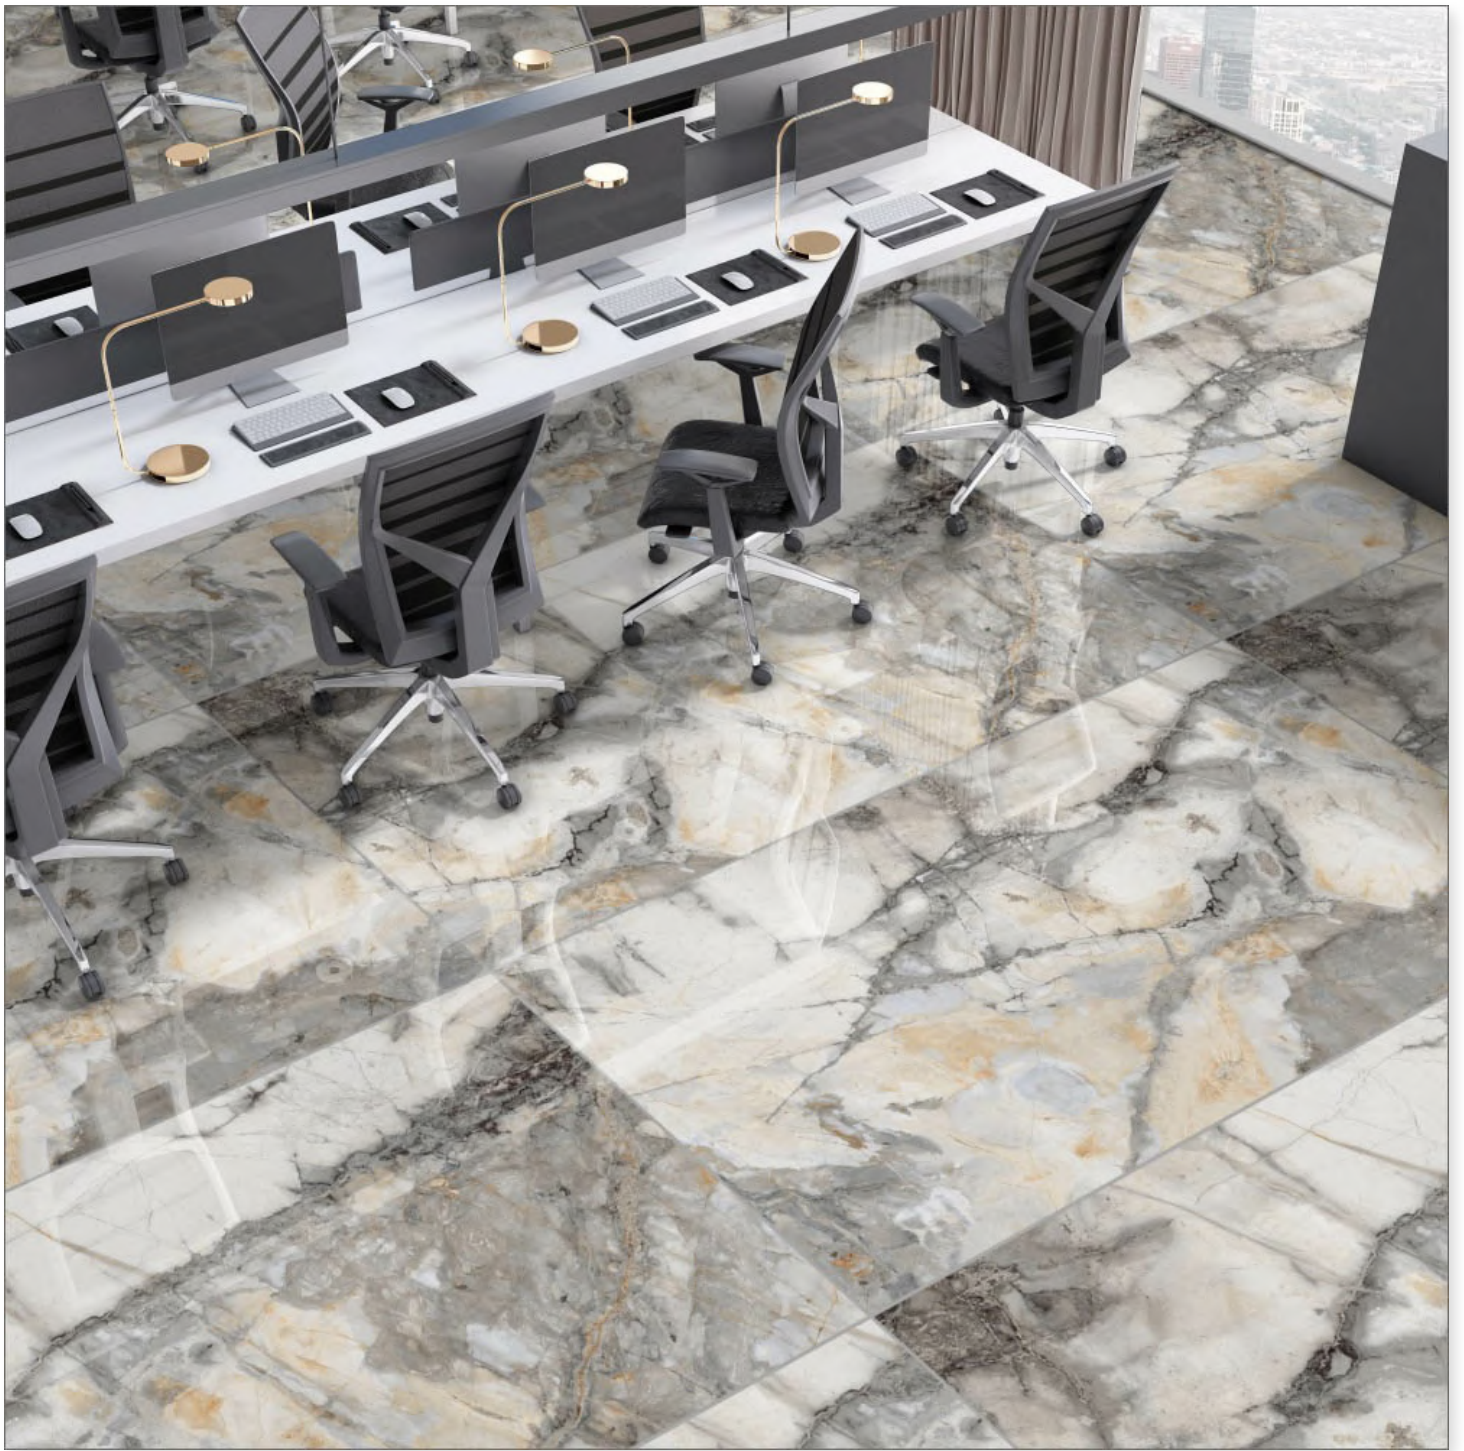

SIZE
800 X 1600MM

THICKNESS
9MM

ONICE BLACK

dureza
GRANITO

FINISH
SHINE COLLECTION

RANDOM
2