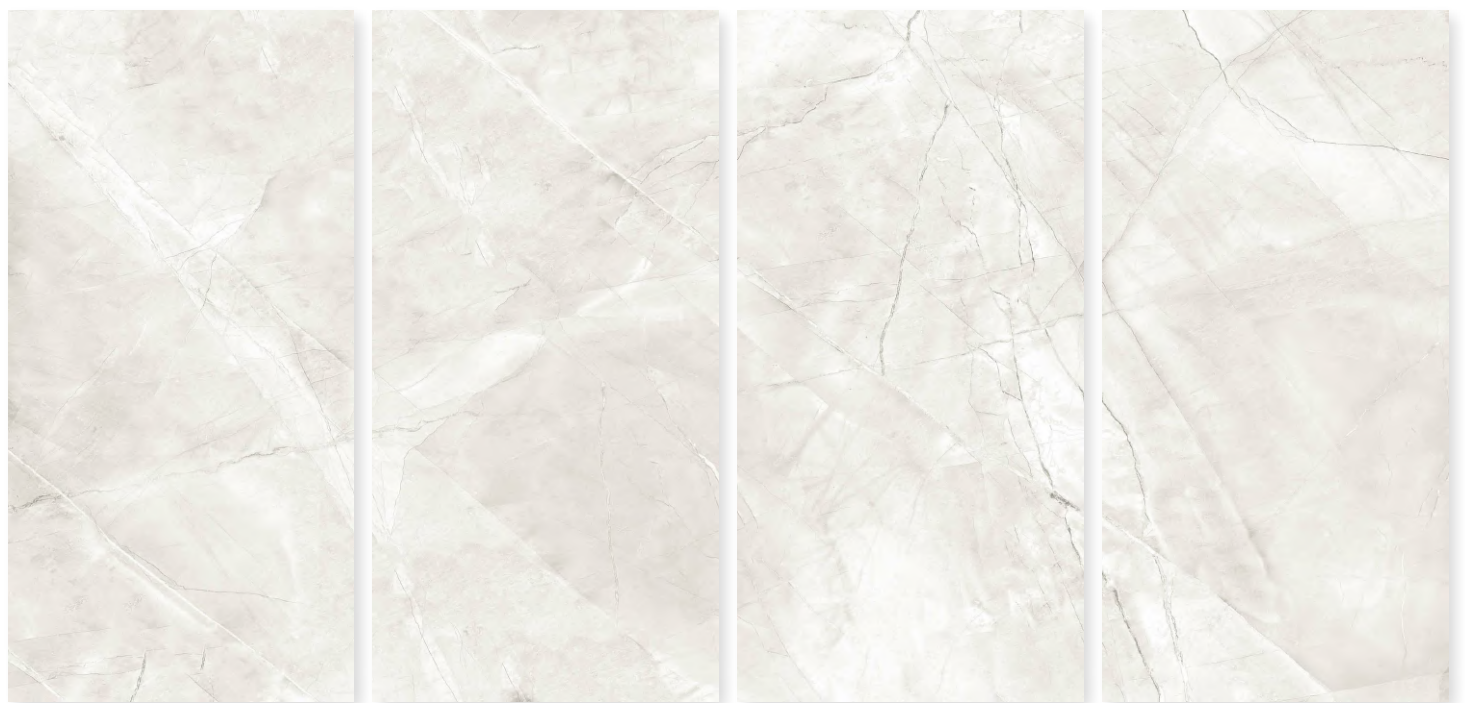

SIZE
800 X 1600MM

THICKNESS
9MM

AMIX SILVER

dureza
GRANITO

FINISH
SHINE COLLECTION

RANDOM
4