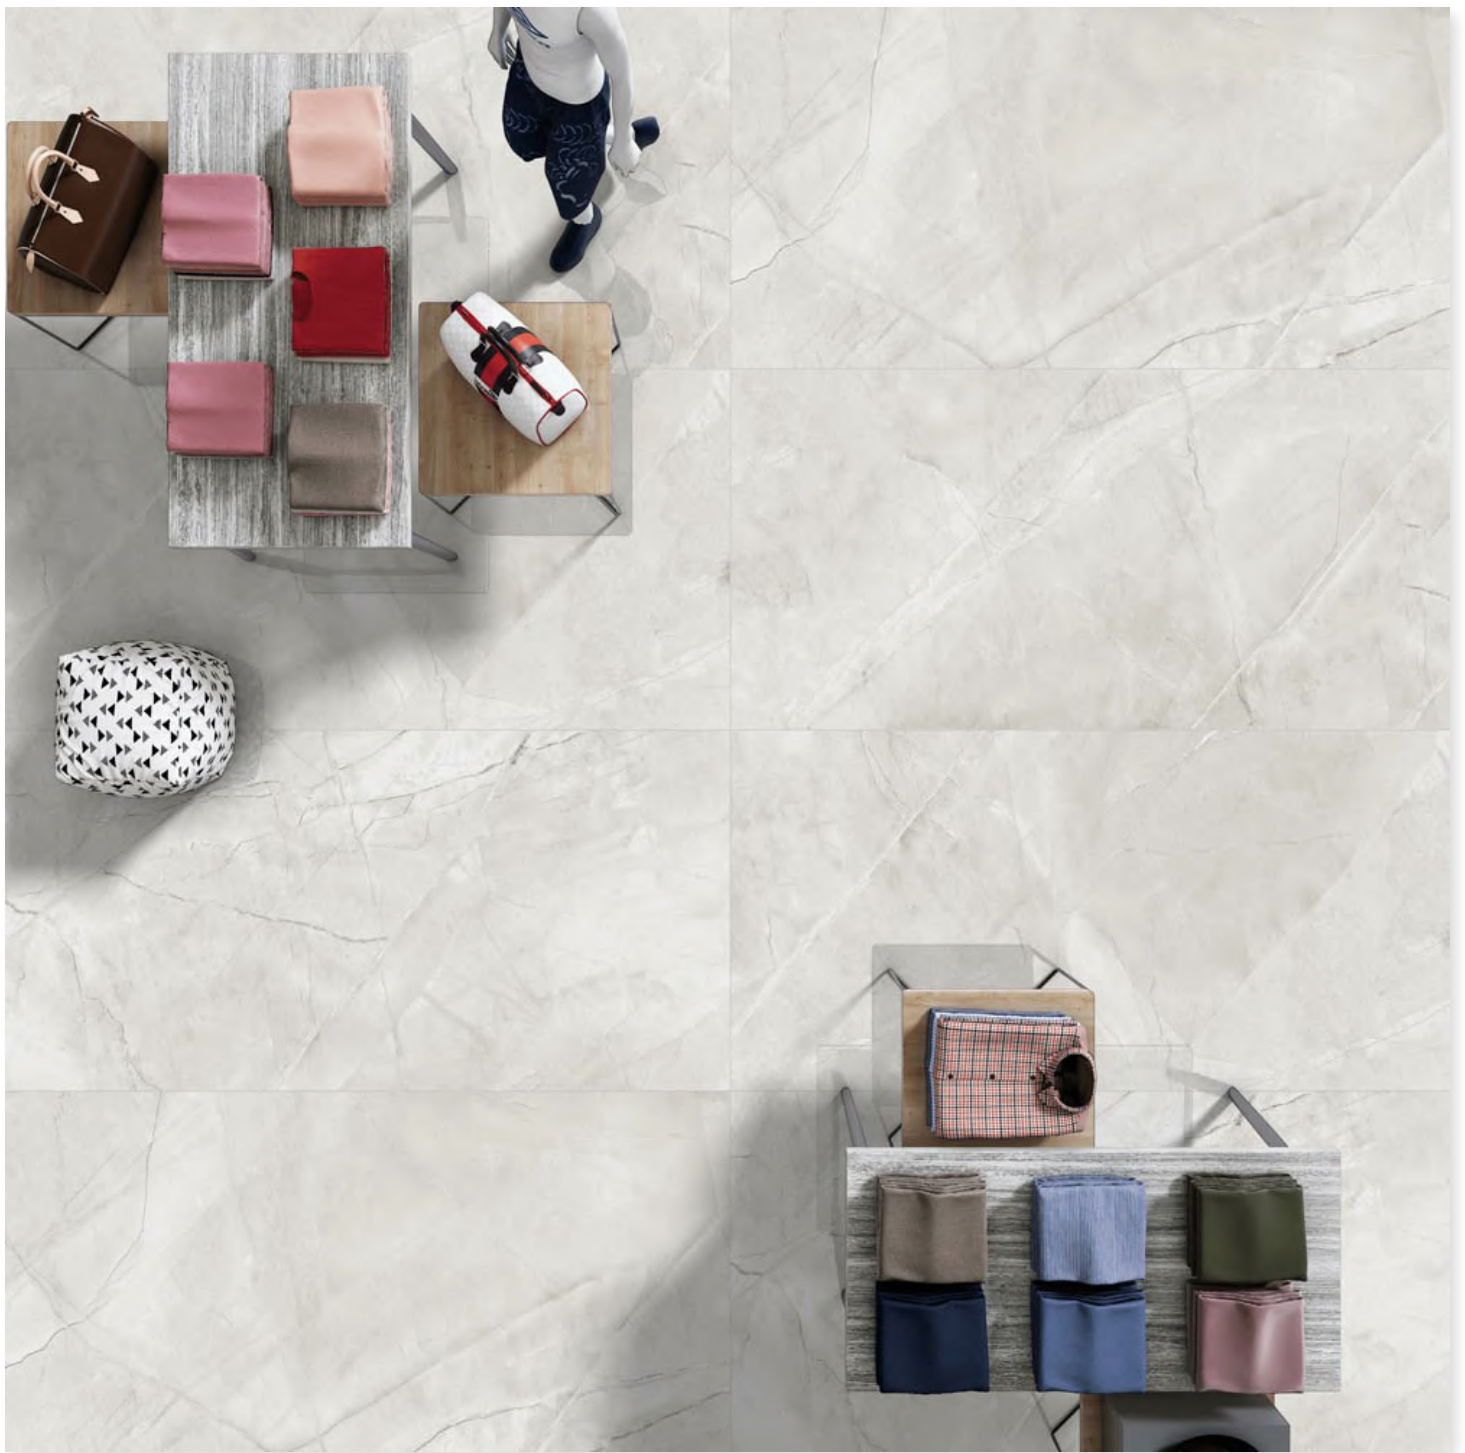

SIZE
800 X 1600MM

THICKNESS
9MM

AMIX SILVER

dureza
GRANITO

FINISH
SHINE COLLECTION

RANDOM
4