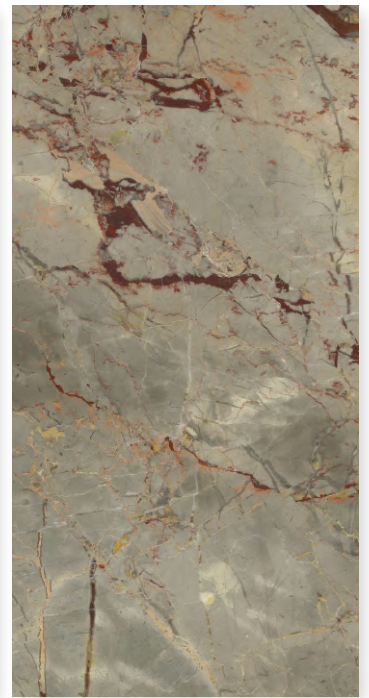

SIZE
800 X 1600MM

THICKNESS
9MM

SARAN COLLIN RED

dureza
GRANITO

FINISH
SHINE COLLECTION

RANDOM
4