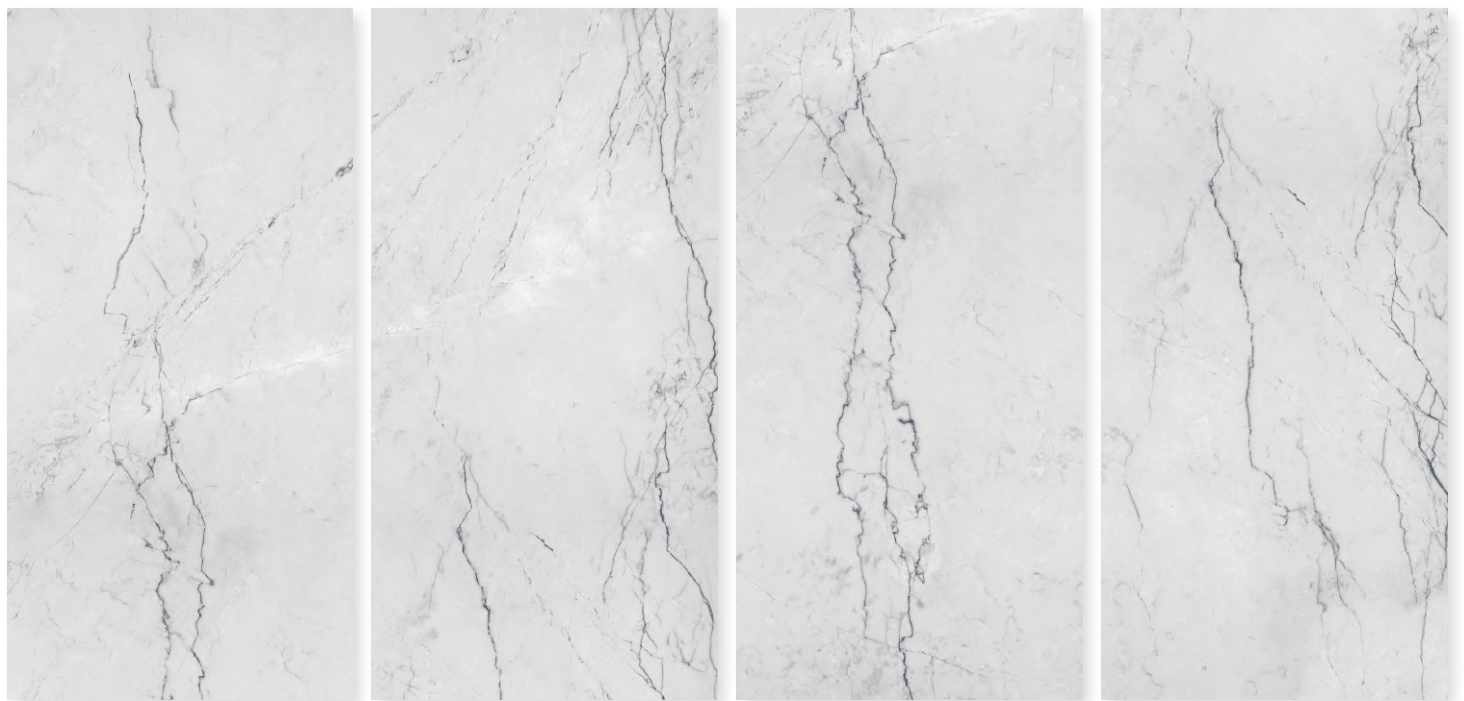

SIZE
800 X 1600MM

THICKNESS
9MM

ALDO GREY

ureza
GRANITO

FINISH
SHINE COLLECTION

RANDOM
4