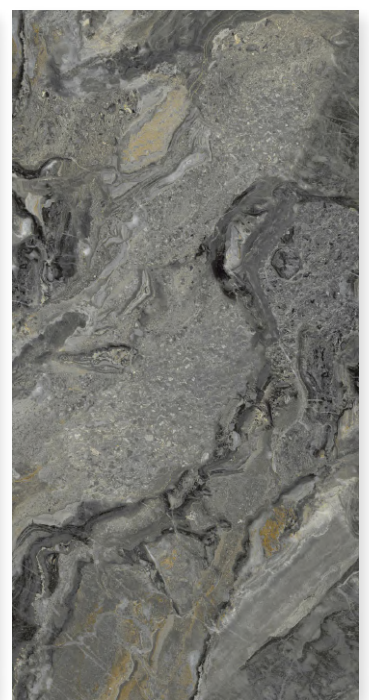

SIZE
800 X 1600MM

THICKNESS
9MM

CRISTONIA

dureza
GRANITO

FINISH
SHINE COLLECTION

RANDOM
4