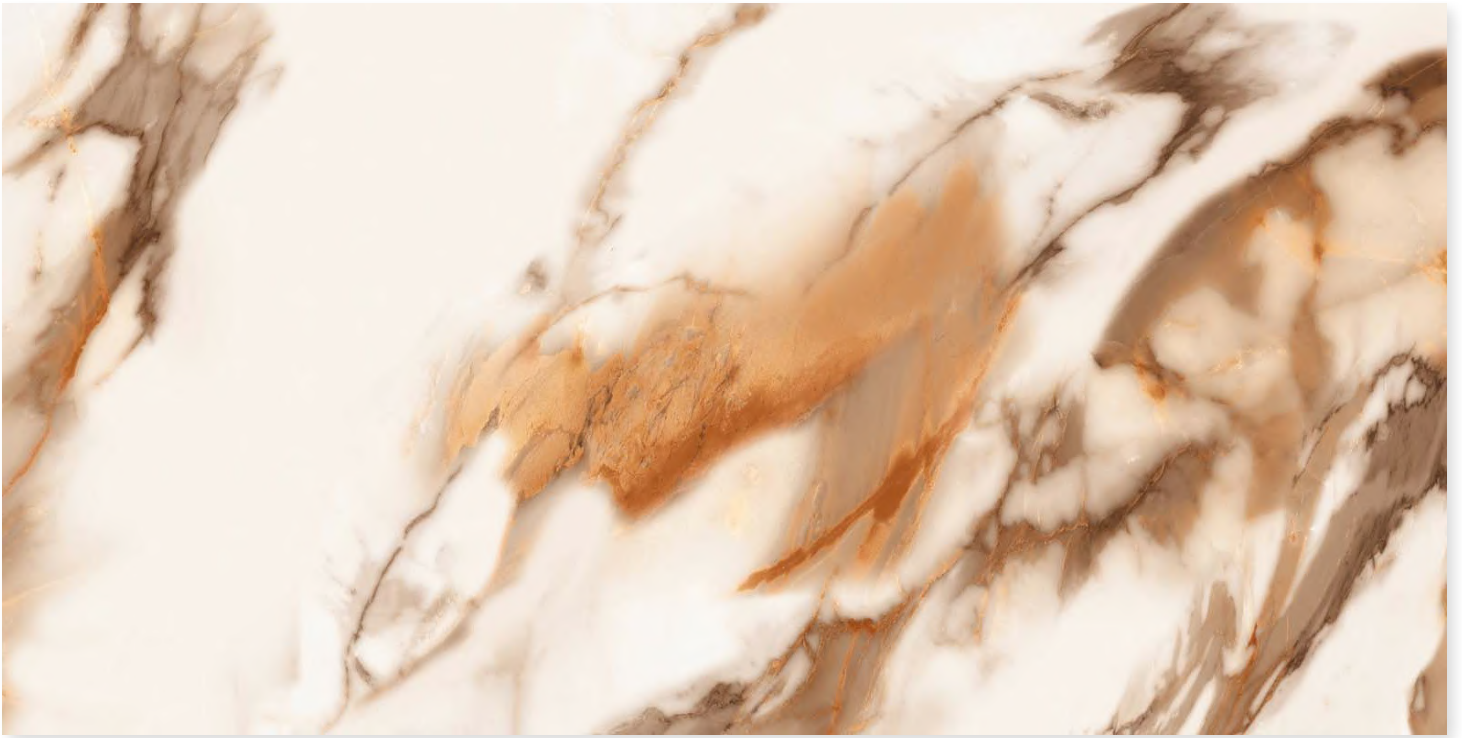

SIZE
800 X 1600MM

THICKNESS
9MM

STATUARIO MACCHIA

FINISH
SHINE COLLECTION

RANDOM
4