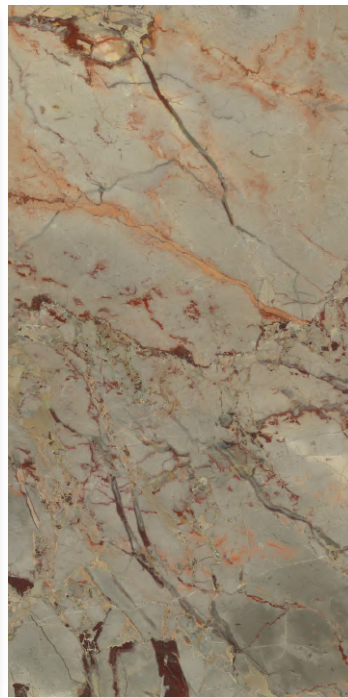

SIZE
800 X 1600MM

THICKNESS
9MM

SARAN COLLIN RED

dureza
GRANITO

FINISH
SHINE COLLECTION

RANDOM
4