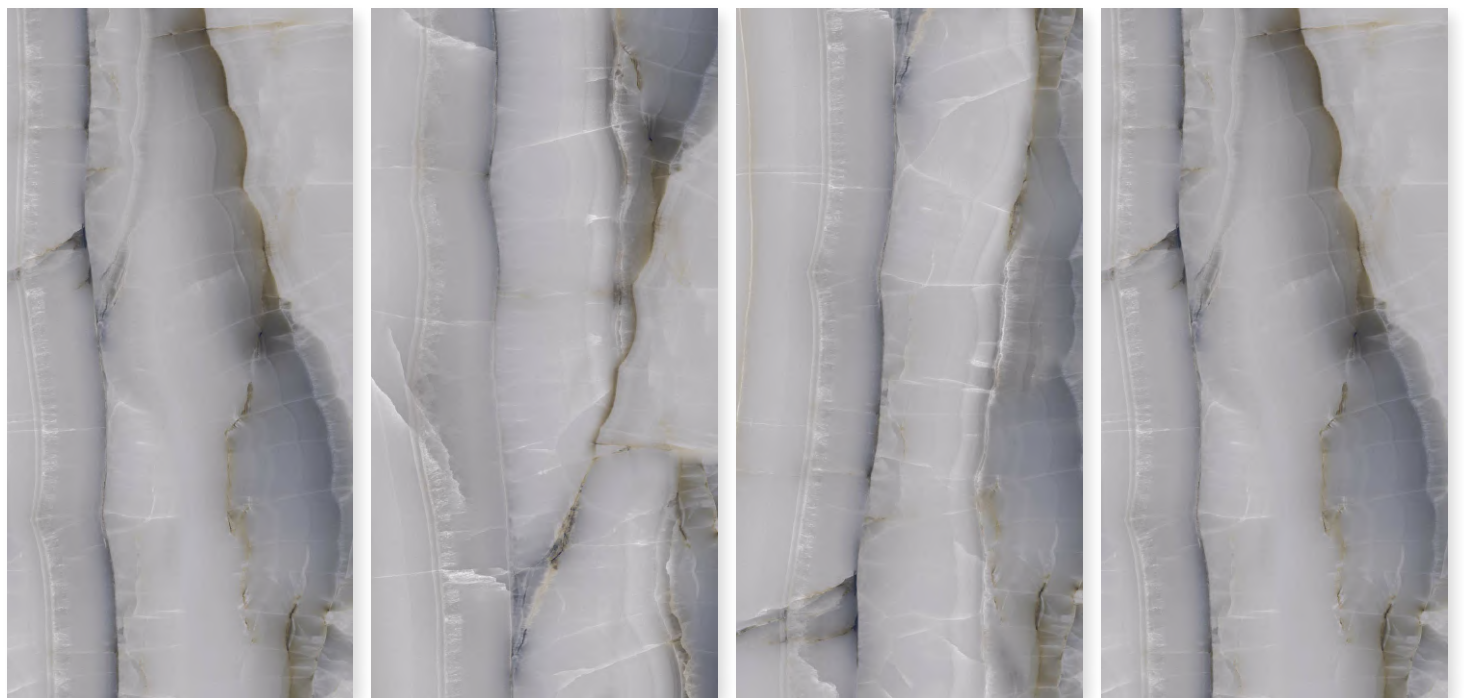

SIZE
800 X 1600MM

THICKNESS
9MM

MOZITTO ONYX GREY

dureza
GRANITO

FINISH
SHINE COLLECTION

RANDOM
3