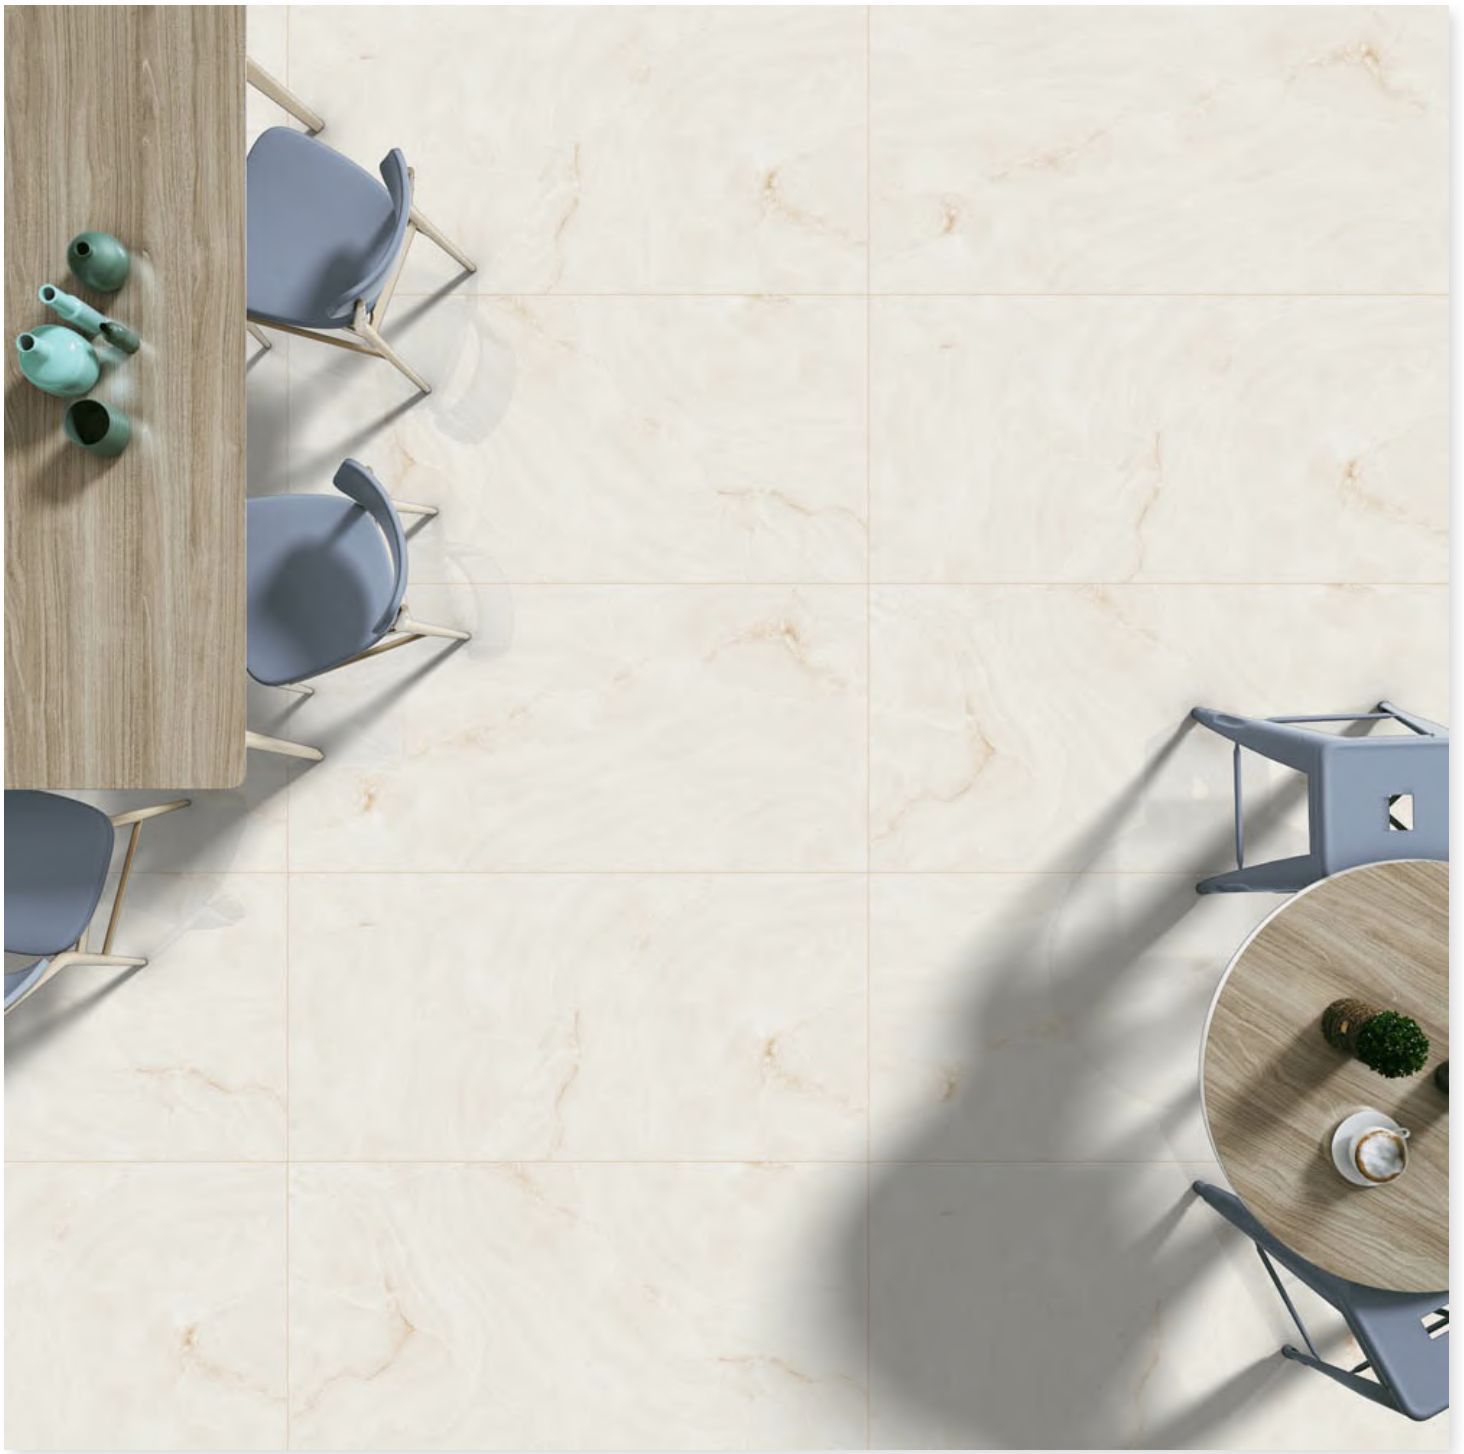

SIZE
800 X 1600MM

THICKNESS
9MM

SG 044 GREY

dureza
GRANITO

FINISH
SHINE COLLECTION

RANDOM
2