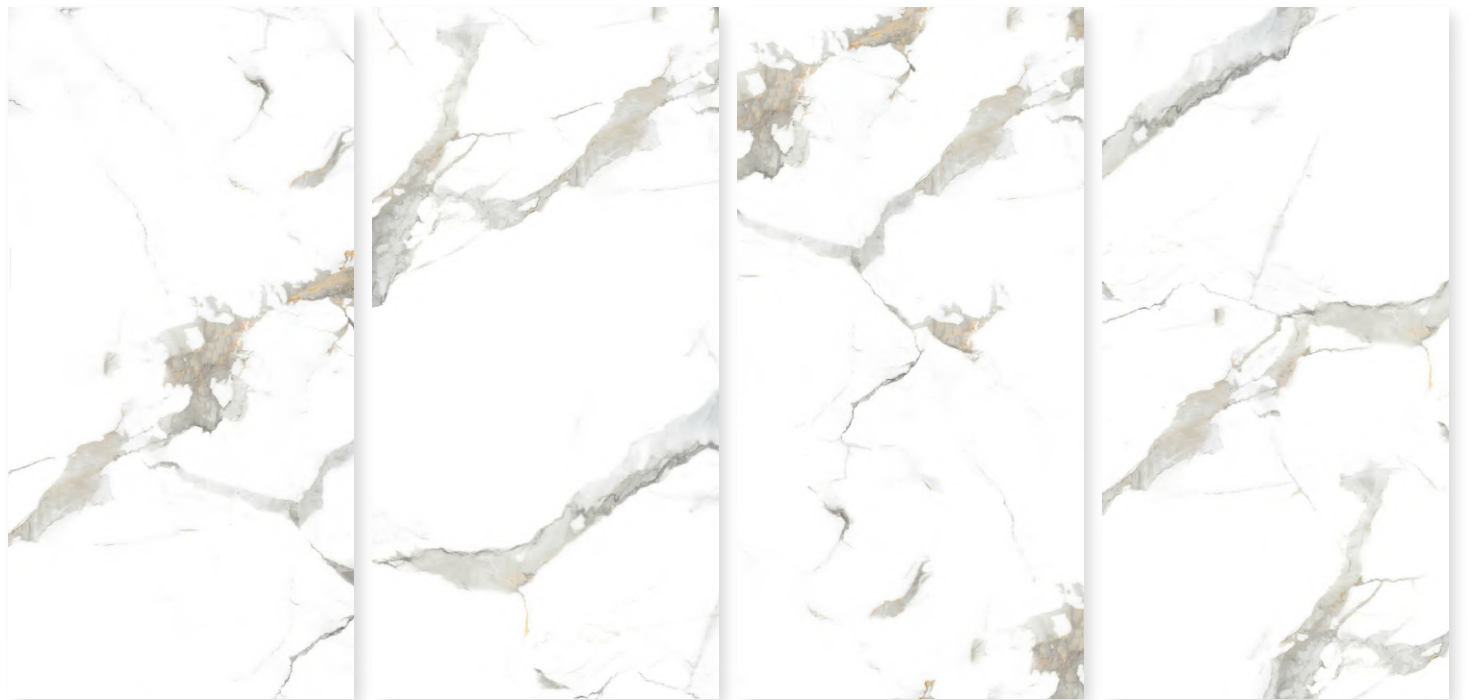

SIZE
800 X 1600MM

THICKNESS
9MM

STATUARIO KASHMIRI

FINISH
SHINE COLLECTION

RANDOM
6