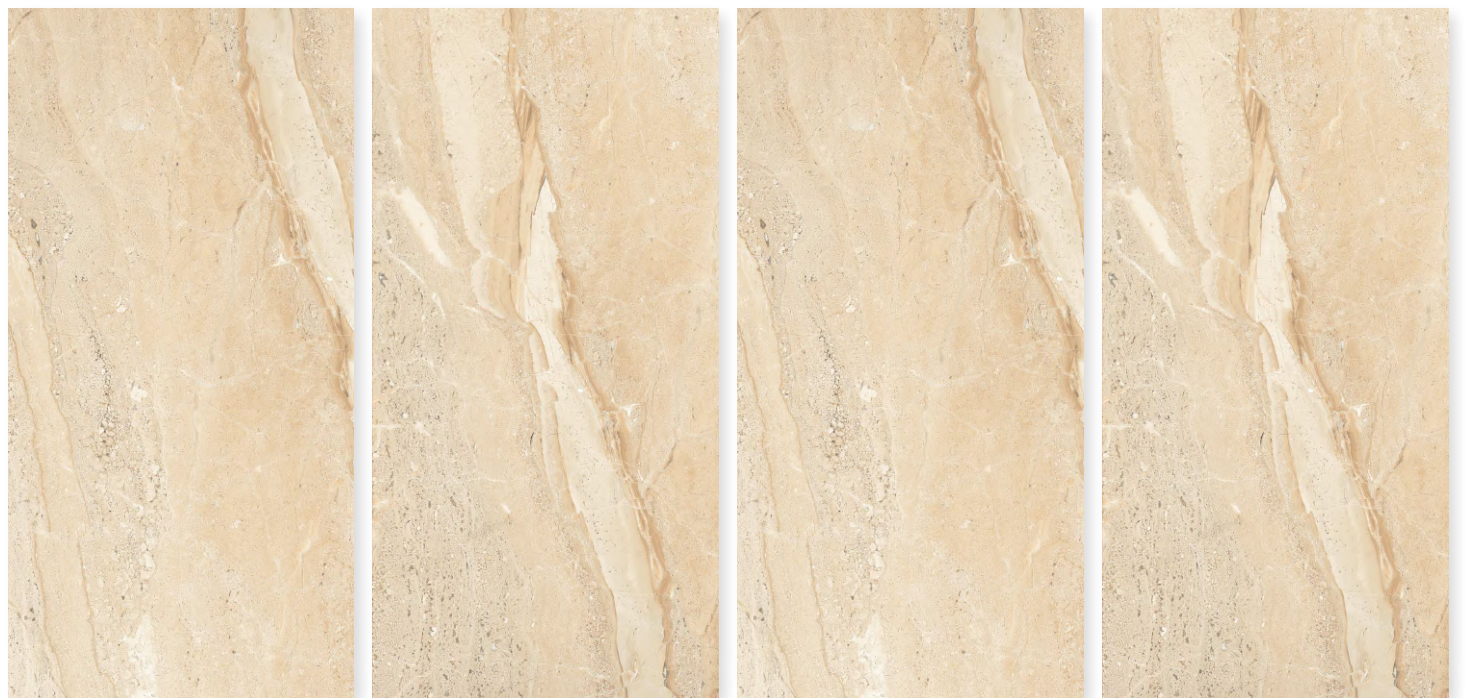

SIZE
800 X 1600MM

THICKNESS
9MM

DAIGONAL CHOCO

 **dureza**
GRANITO

FINISH
SHINE COLLECTION

RANDOM
4

SIZE
800 X 1600MM

THICKNESS
9MM