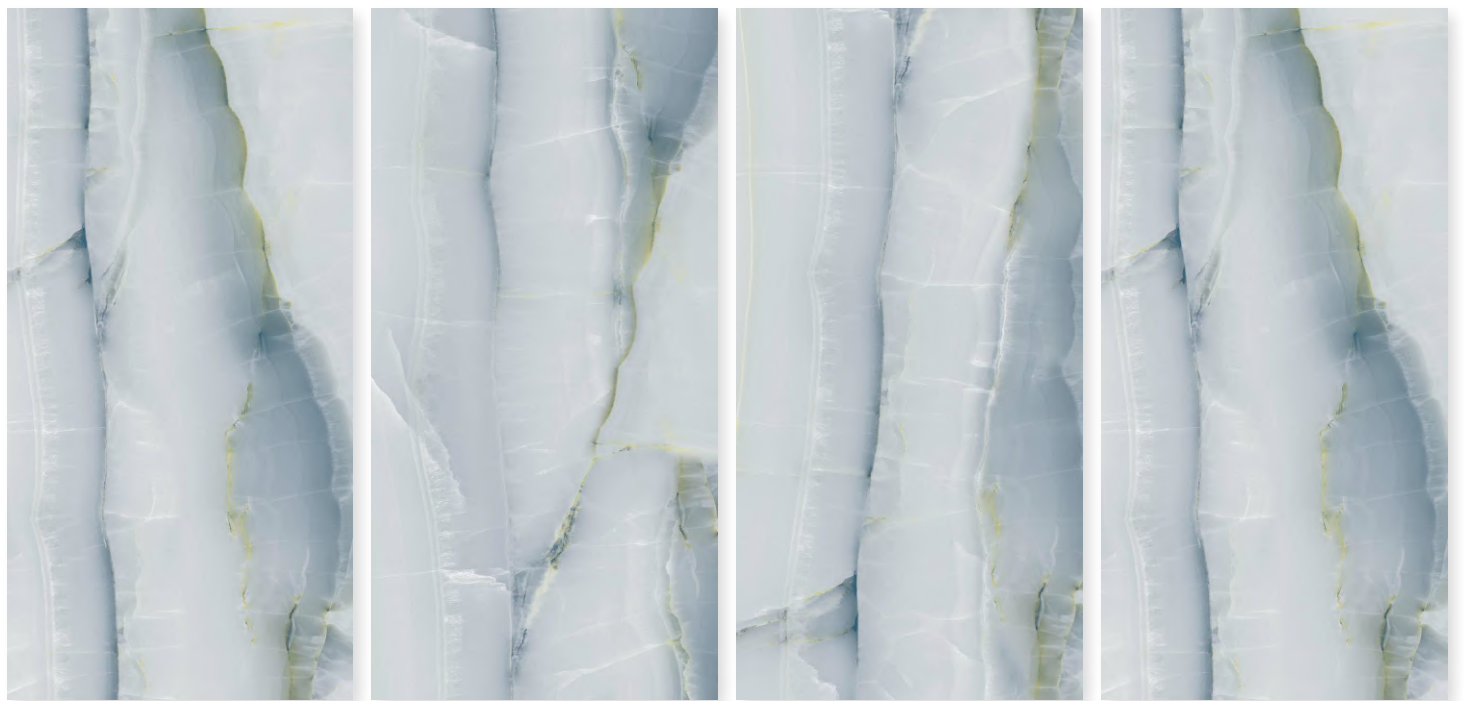

SIZE
800 X 1600MM

THICKNESS
9MM

MOZITTO ONYX AQUA

dureza
GRANITO

FINISH
SHINE COLLECTION

RANDOM
3