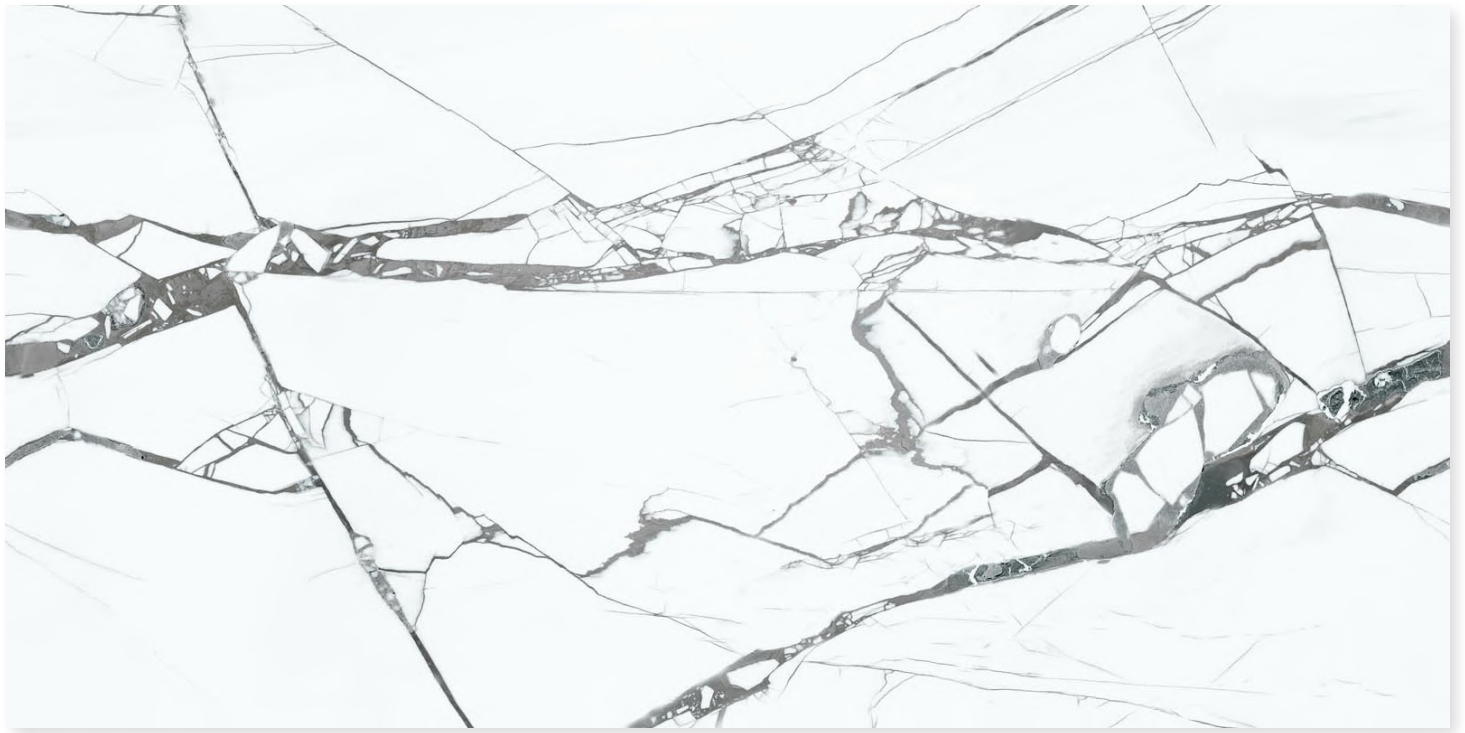

SIZE
800 X 1600MM

THICKNESS
9MM

FLARE WHITE

FINISH
SHINE COLLECTION

RANDOM
4