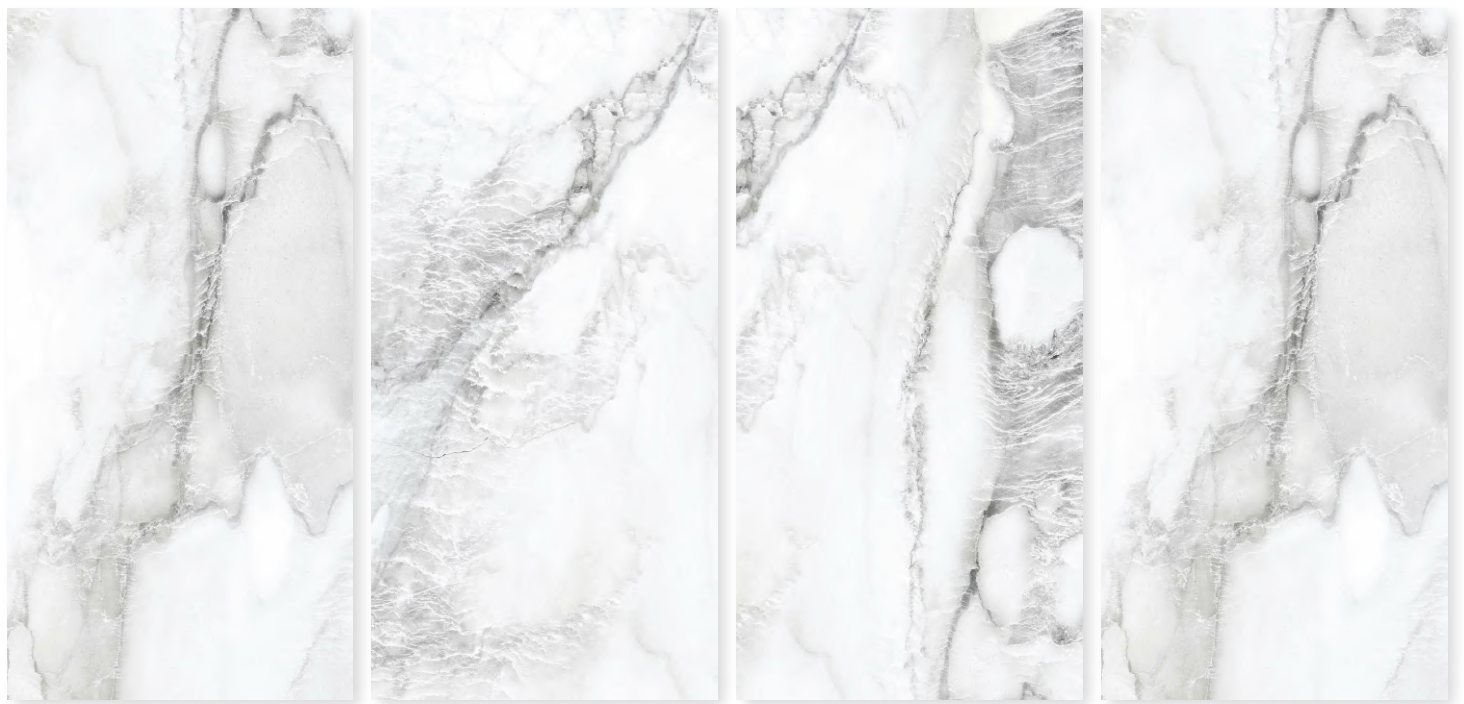

SIZE
800 X 1600MM

THICKNESS
9MM

ROMERO GREY

ureza
GRANITO

FINISH
SHINE COLLECTION

RANDOM
3