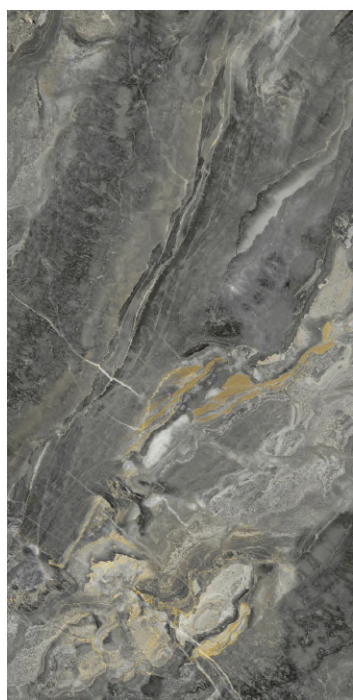

SIZE
800 X 1600MM

THICKNESS
9MM

CRISTONIA

dureza
GRANITO

FINISH
SHINE COLLECTION

RANDOM
4