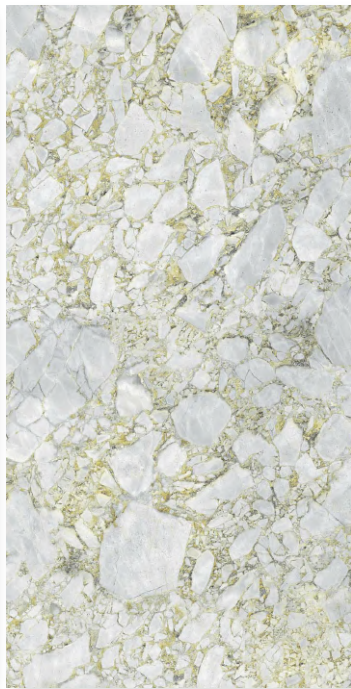

RANDOM
3

SIZE
800 X 1600MM

THICKNESS
9MM

CARNIVAL GREY

FINISH
SHINE COLLECTION

RANDOM
3

SIZE
800 X 1600MM

THICKNESS
9MM