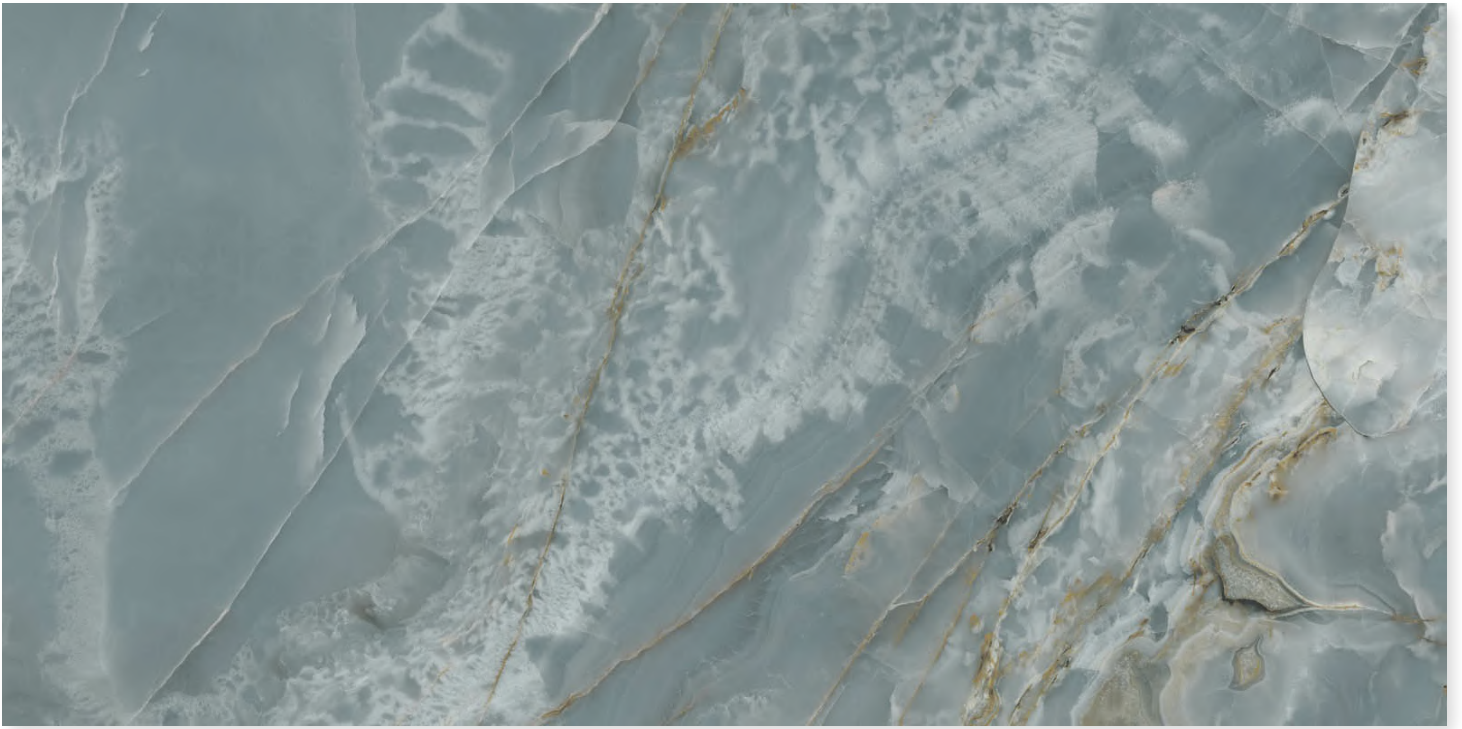

SIZE
800 X 1600MM

THICKNESS
9MM

ONYX ICE SKY

FINISH
SHINE COLLECTION

RANDOM
4