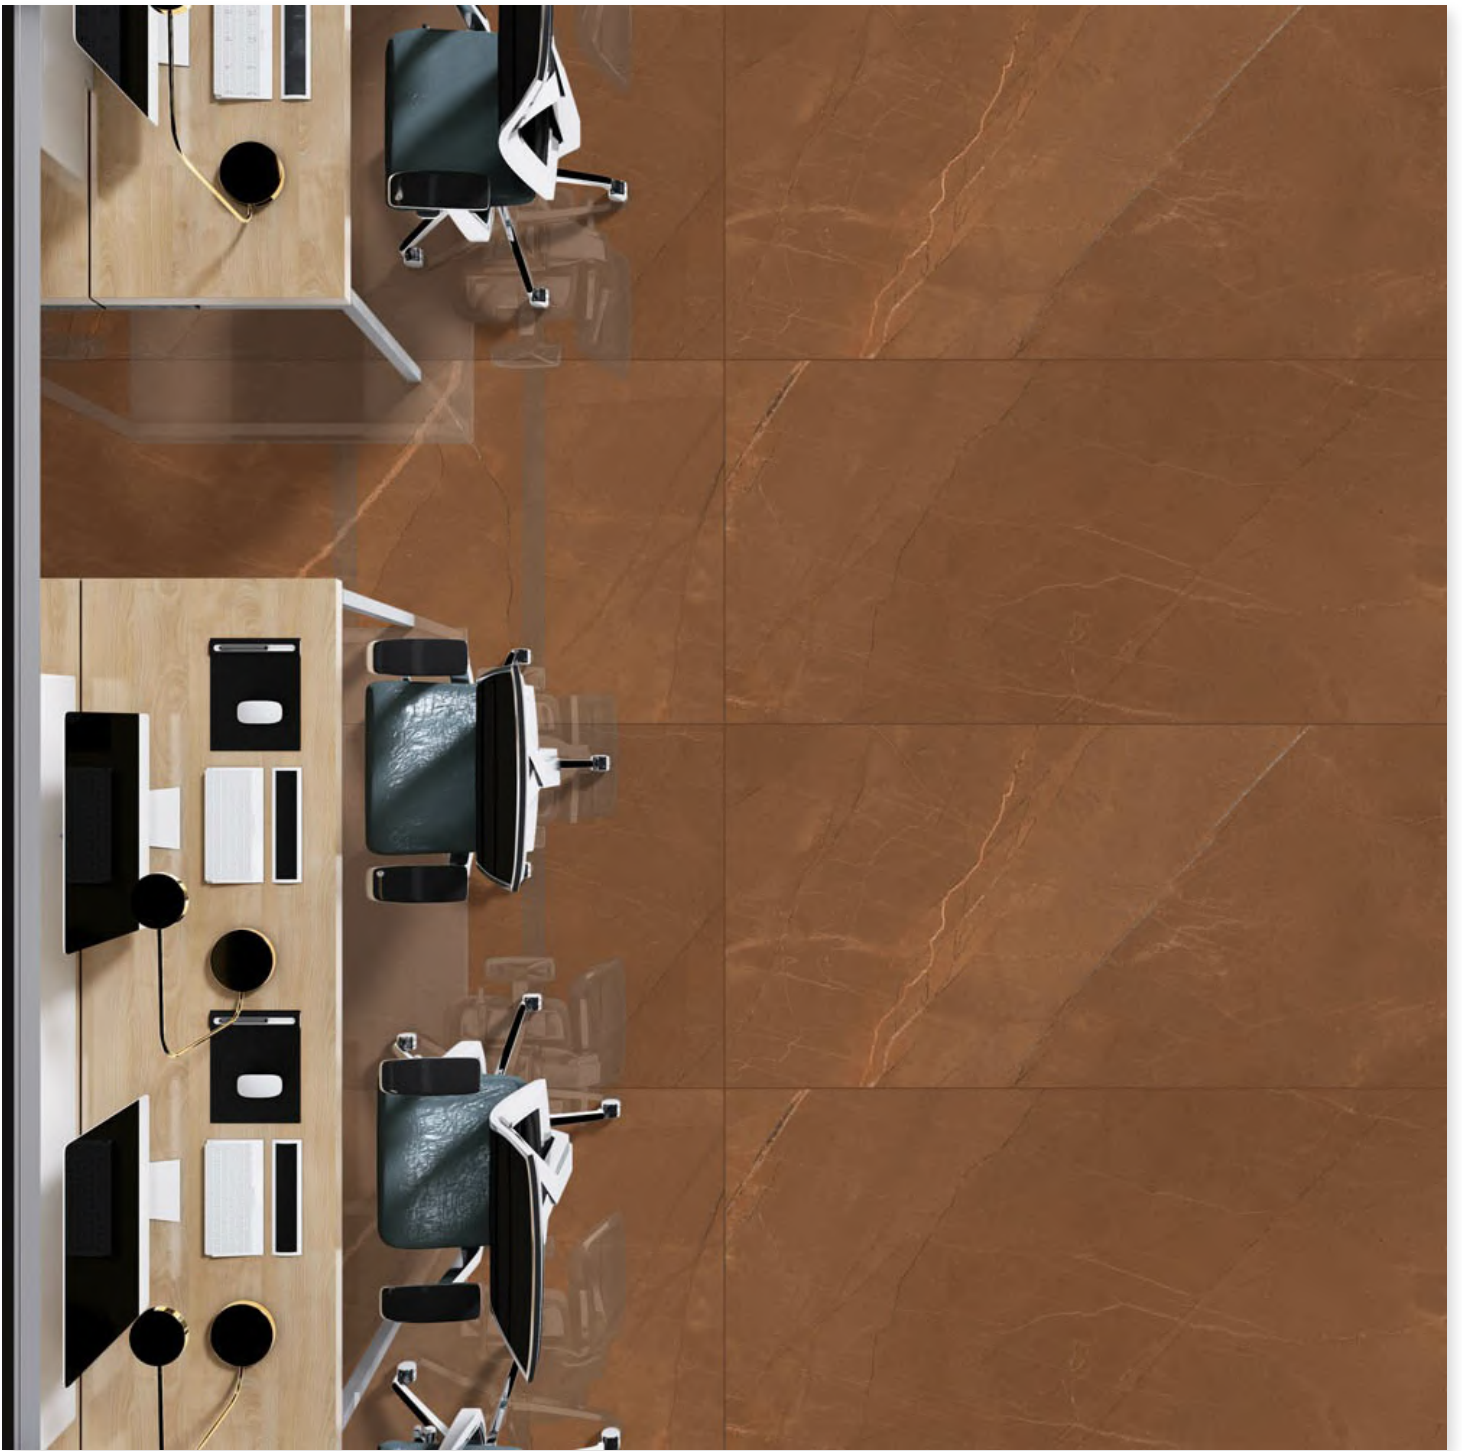

SIZE
800 X 1600MM

THICKNESS
9MM

ARMANI CHOCO

ureza
GRANITO

FINISH
SHINE COLLECTION

RANDOM
4