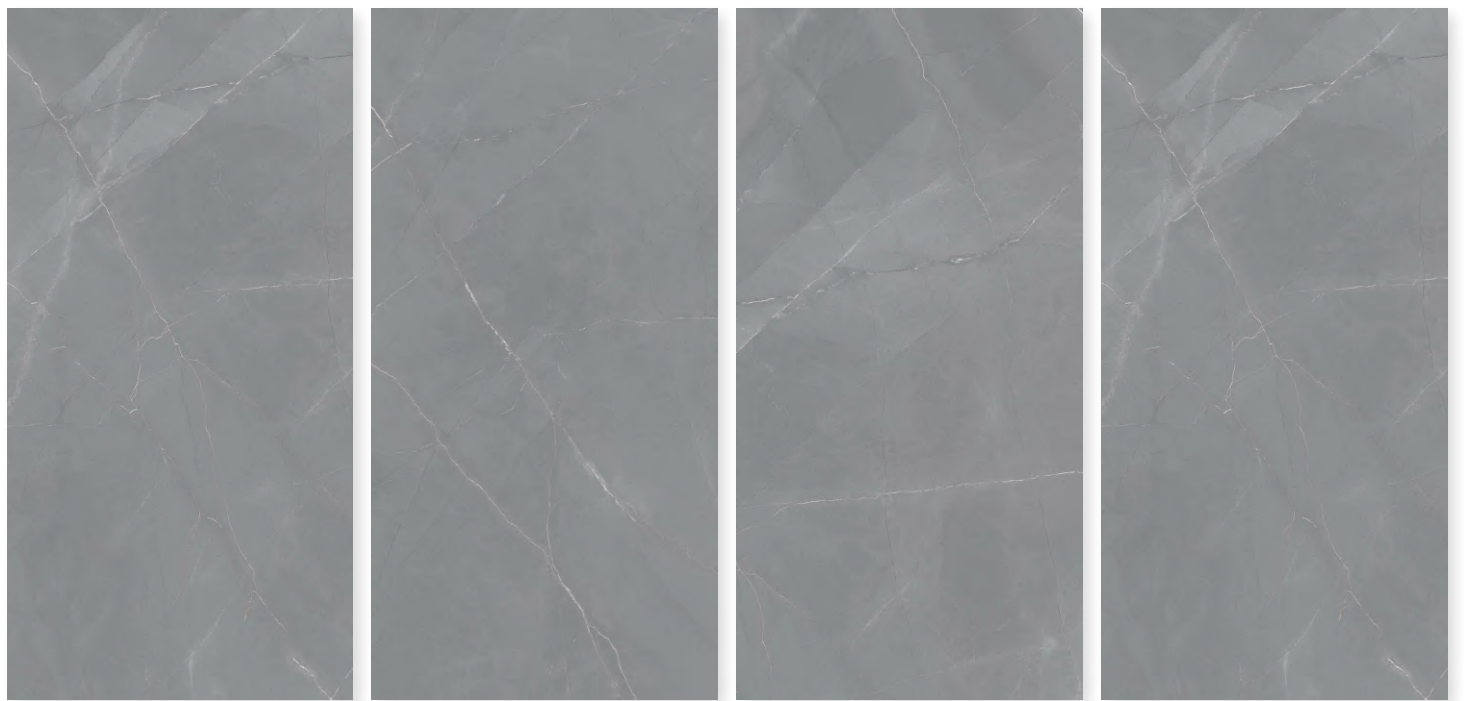

SIZE
800 X 1600MM

THICKNESS
9MM

ARMANI LIGHT GREY

dureza
GRANITO

FINISH
SHINE COLLECTION

RANDOM
3