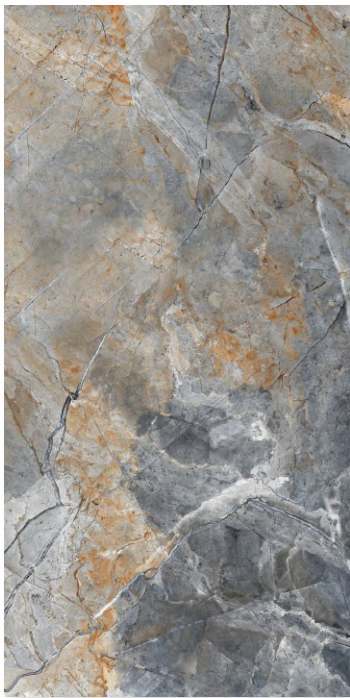

SIZE
800 X 1600MM

THICKNESS
9MM

SARAN BLUE

dureza
GRANITO

FINISH
SHINE COLLECTION

RANDOM
3