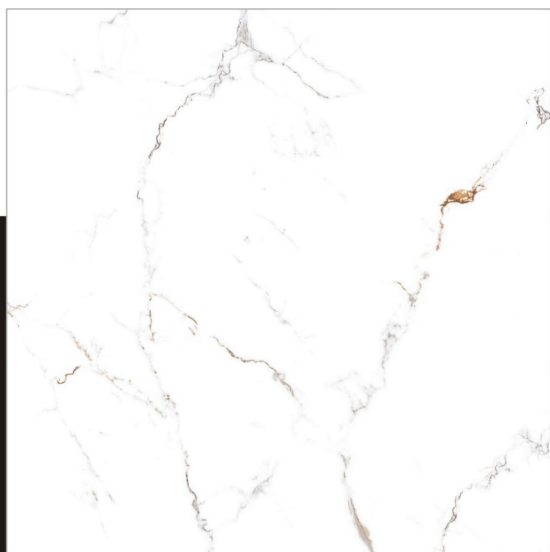

SIVAS SATUARIO

800X
800mm

GLOSS
FINISH

POLISHED
Glazed Vitrified Tiles

LIVING

BATHROOMS

KITCHEN

ROOM