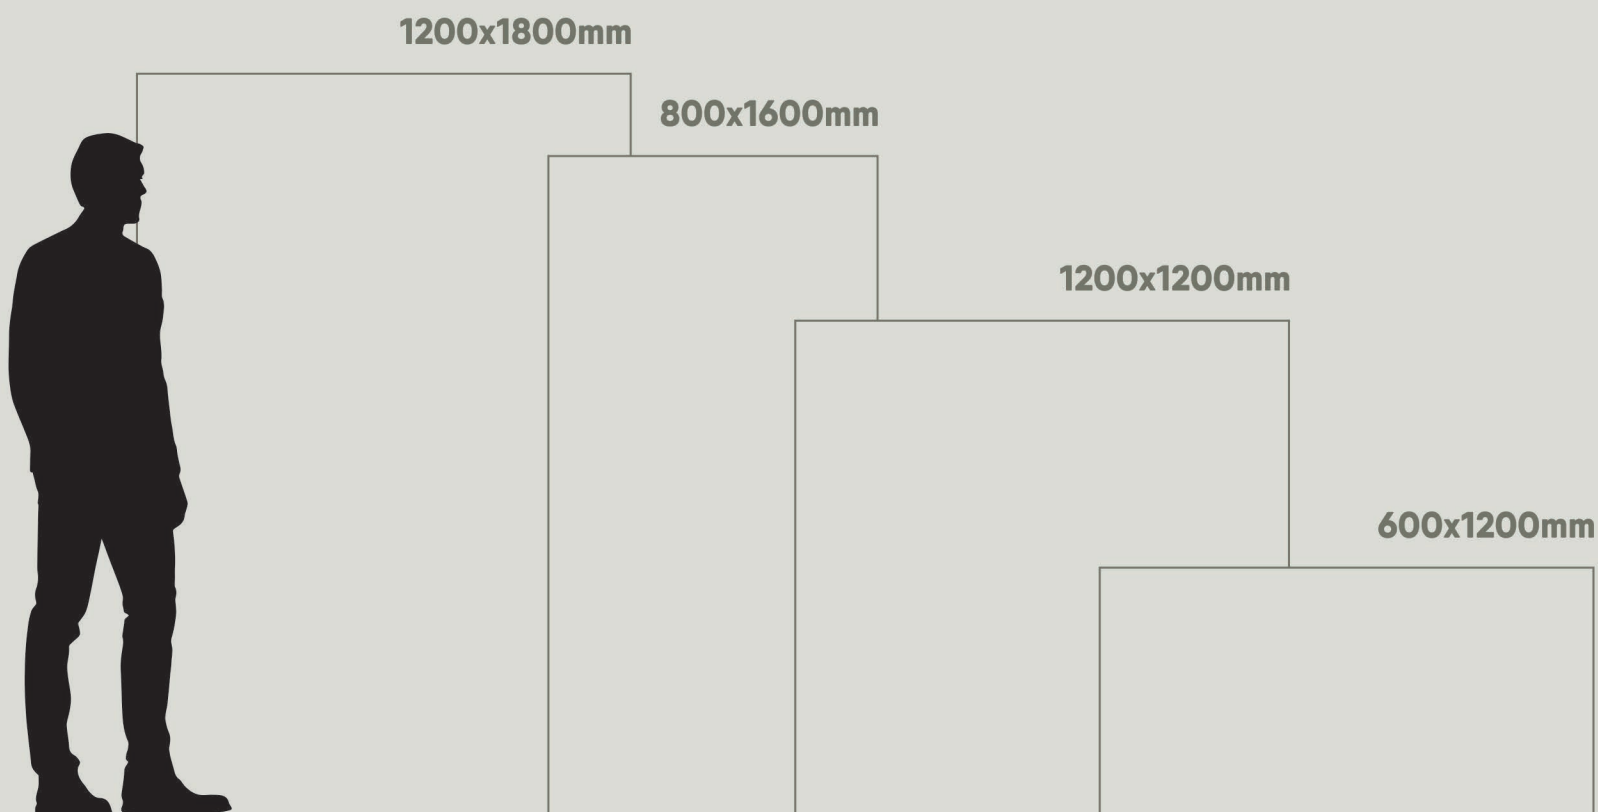

 **dureza**
GRANITO

1200x1200 —

**next
generation
marble
slab**

1200x1200mm
120x120cm

fantastic format

Taking into account the new demands of the world of architecture and interior design, Our launches new formats of slim slab marble tiles in large dimensions with the additions of 1200x1200mm expanding its range of technical solutions & innovation for better lifestyle.

1200 x 1200 mm

ALEXA CREMA

RANDOM

1200 x 1200 mm

 **dureza**
GRANITO

CONCEPT OF ALEXA GREY

1200 x 1200 mm

ALEXA GREY

RANDOM

R
RUSTIC

1200 x 1200 mm

ureza
GRANITO

CONCEPT OF BERKANE BEIGE

1200 x 1200 mm

BERKANE BEIGE

12000 x 12000

ureza
GRANITO

CONCEPT OF TROYAL BIANCO

1200 x 1200 mm

TROYAL BIANCO

12000 x 12000

RANDOM

R
RUSTIC

1200 x 1200 mm