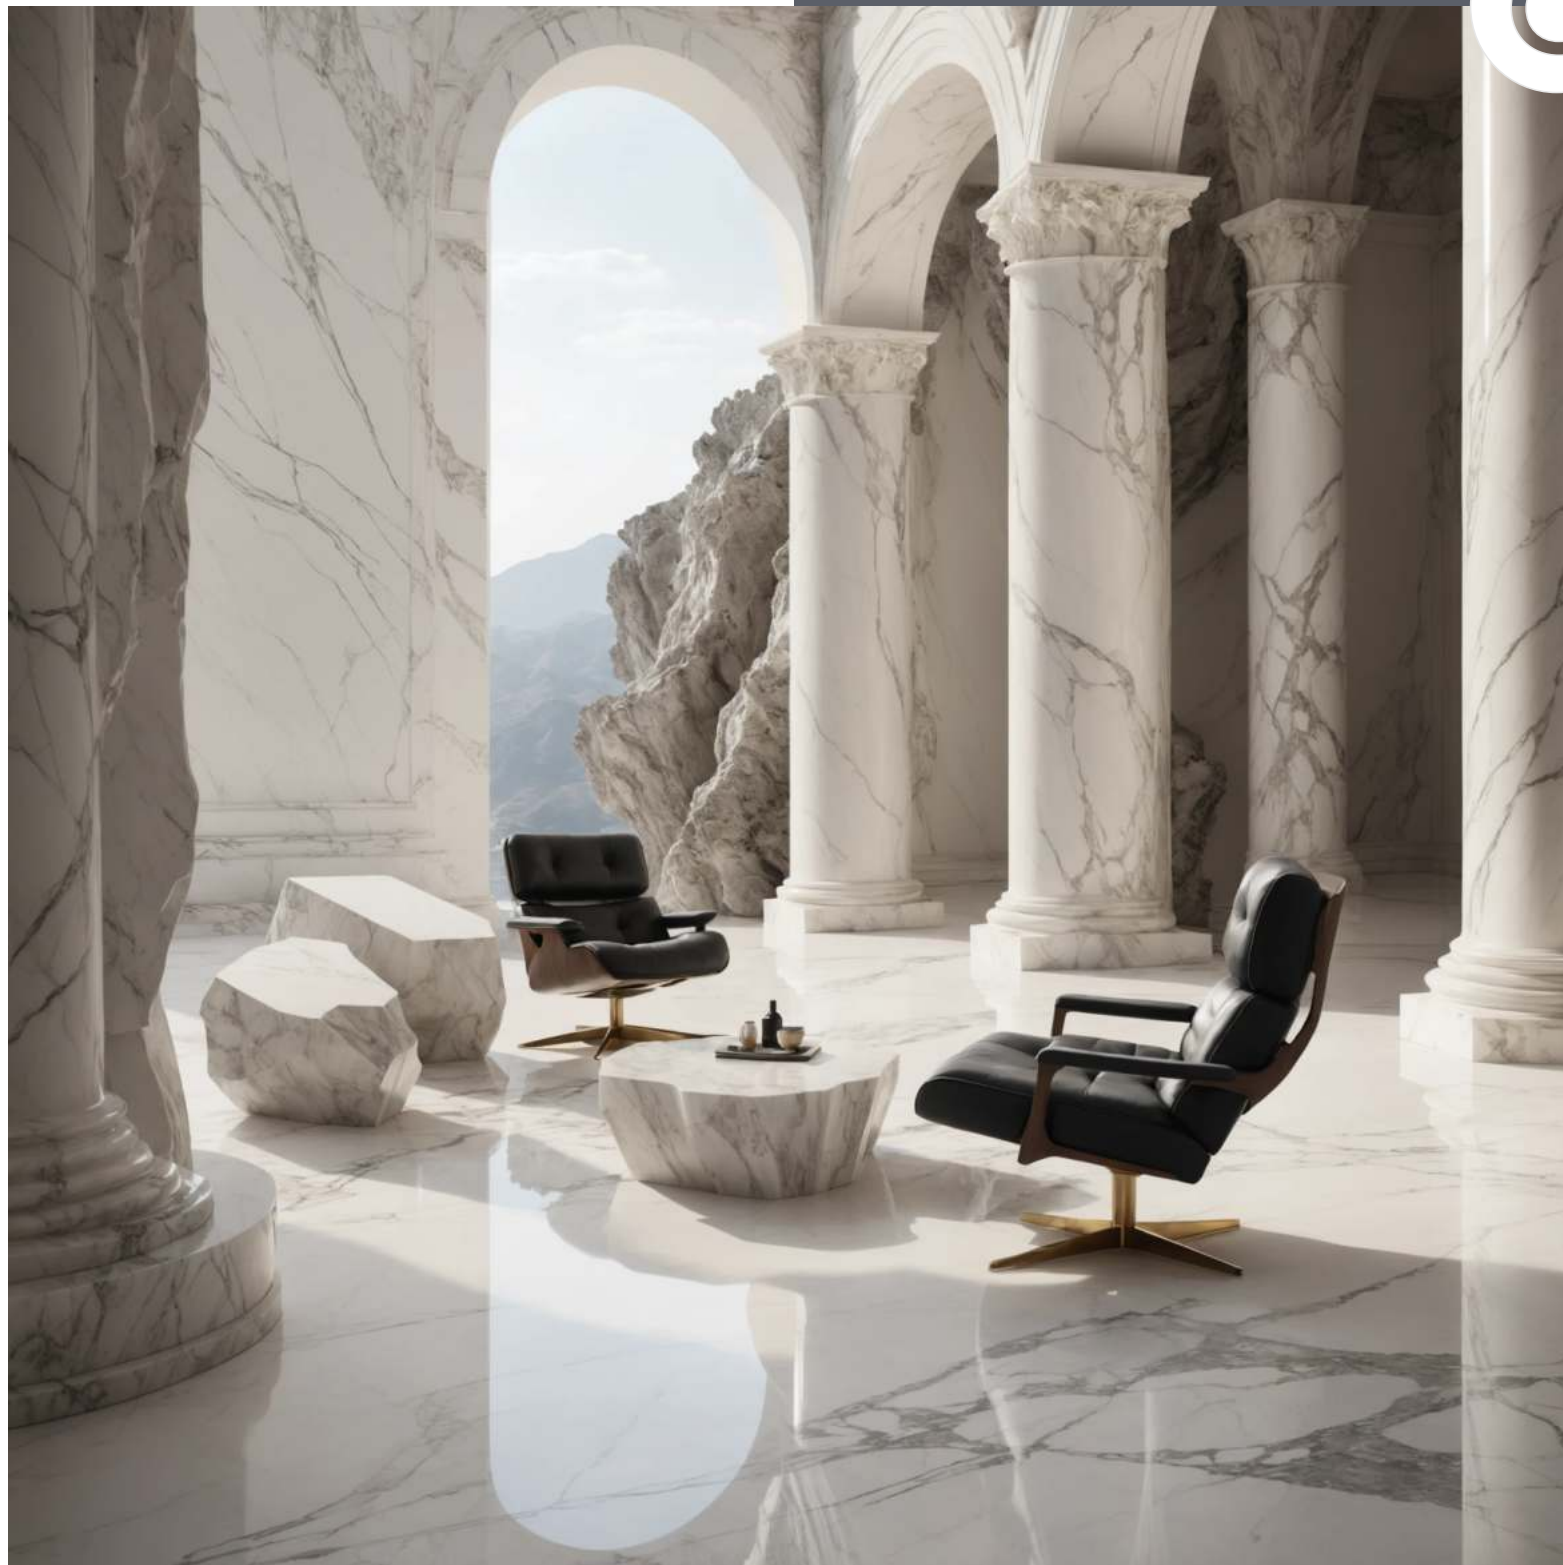

BOLD AND BEAUTIFUL DESIGNS

The Carving Collection, available in large sizes, brings a sense of grandeur and sophistication to your space. Its intricate textures and expansive dimensions create a seamless, flowing look, reducing grout lines for a clean and modern finish. Perfect for making bold statements, the collection adds depth and character, transforming walls into striking works of art.

dureza
GRANITO