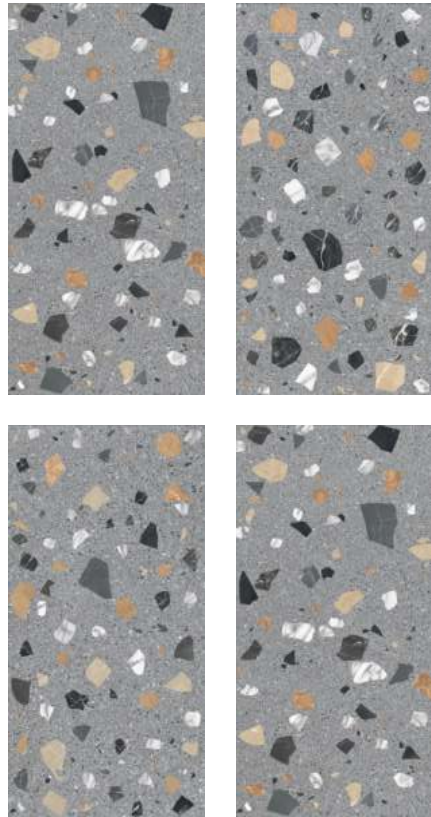

TZ-LILANZ GREY