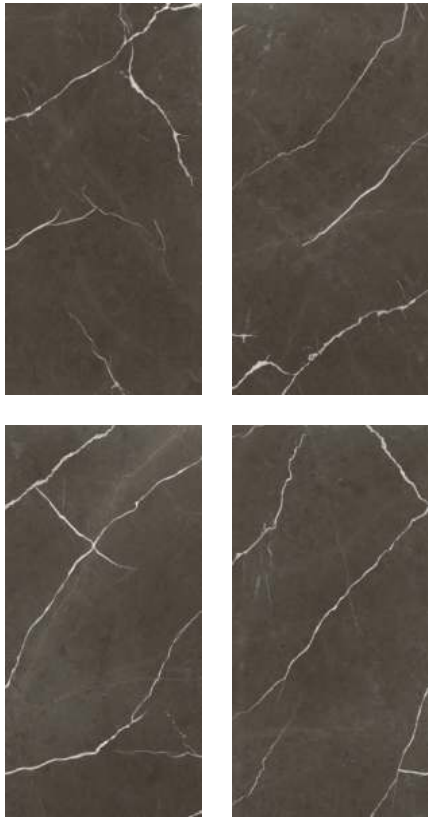

LUXOR CHOCO