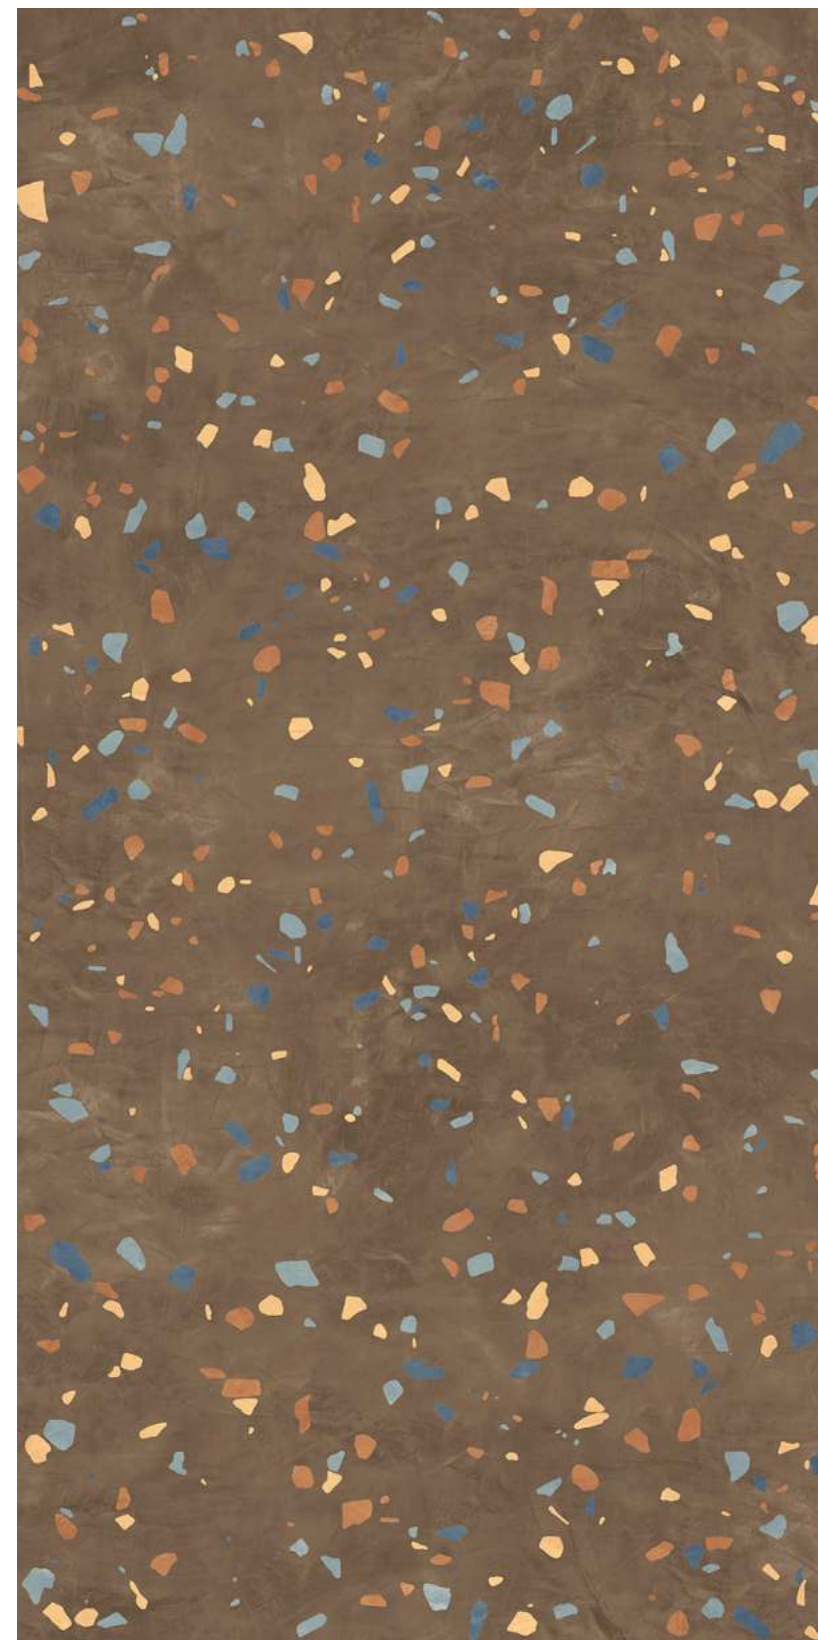

TZ-BASALT CHOCO