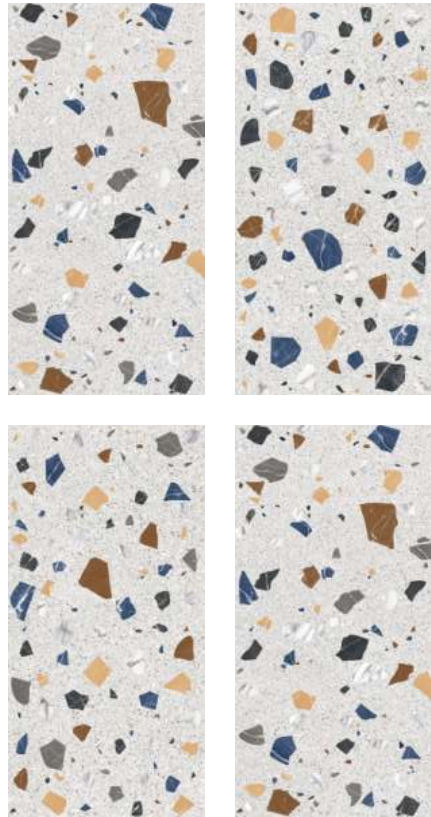

TZ-LILANZ GREY

AVAILABLE SIZES:

FINISH: CARVING | THICKNESS: 9MM | RANDOM: 3

ANTI SLIP R10/ R11 SURFACE 30x60CM, 60x60CM, 60x120CM | GHR & LAPPATO SURFACE 30x60CM, 60x60CM

TZ-LILANZ MULTI

AVAILABLE SIZES:

FINISH: CARVING | THICKNESS: 9MM | RANDOM: 3