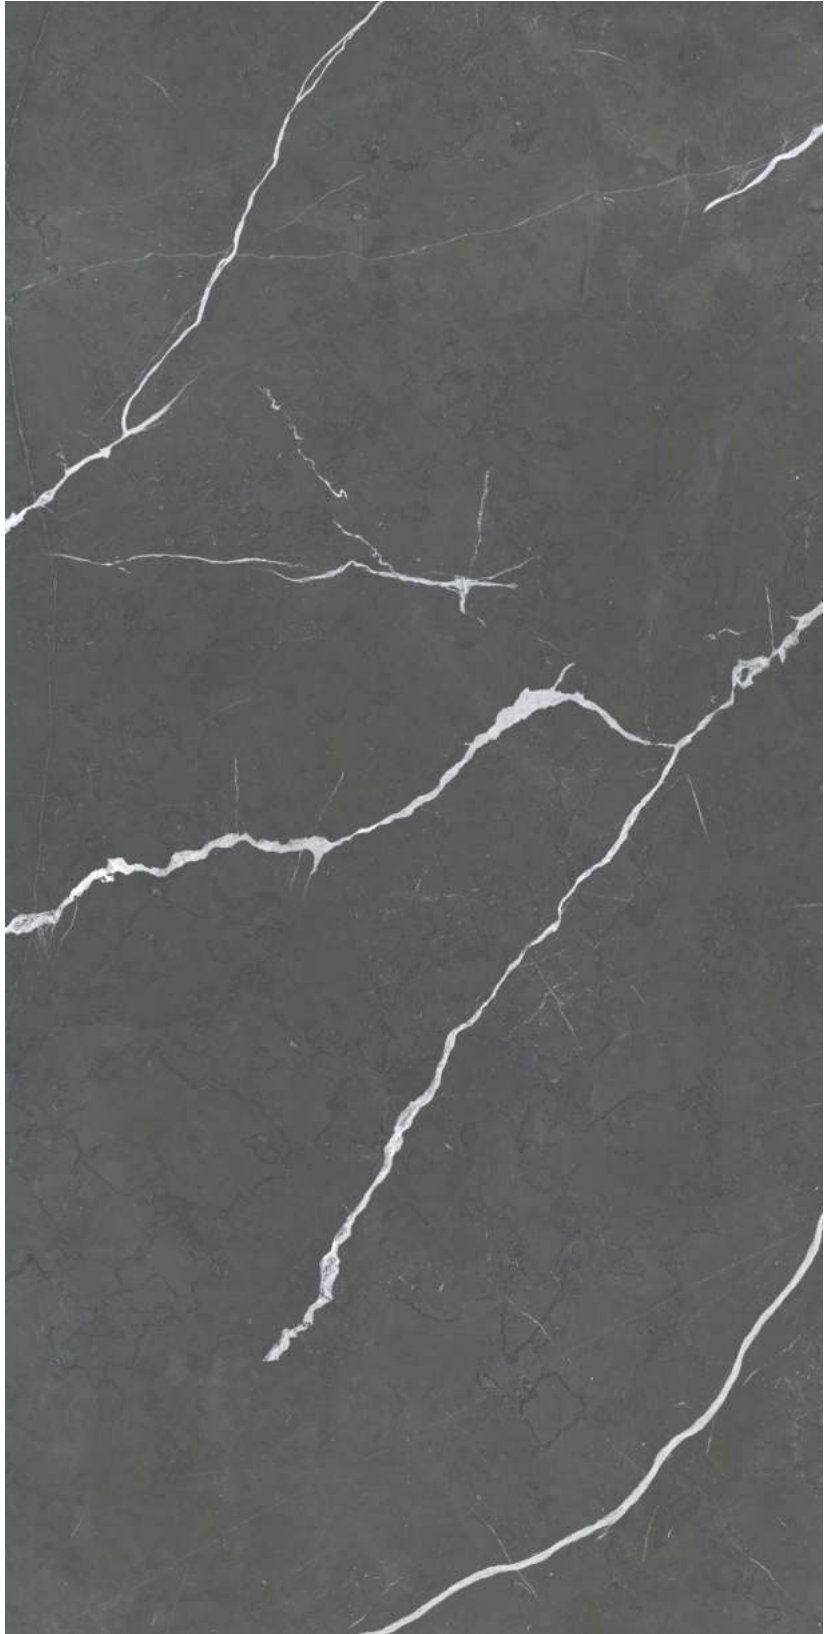

LUXOR NERO

AVAILABLE SIZES:

FINISH: CARVING | THICKNESS: 9MM | RANDOM: 7

LUXOR GRIS

AVAILABLE SIZES:

FINISH: CARVING | THICKNESS: 9MM | RANDOM: 7