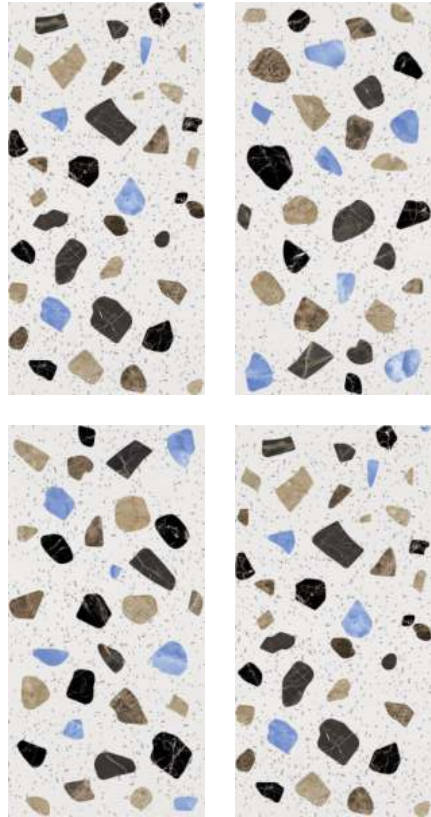

TZ-MEDI

AVAILABLE SIZES:

FINISH: **CARVING** | THICKNESS: **9MM** | RANDOM: **3**

ANTI SLIP R10/ R11 SURFACE
30x60CM, 60x60CM, 60x120CM

GHR & LAPPATO SURFACE
30x60CM, 60x60CM

TZ-TESLA BEIGE

AVAILABLE SIZES:

FINISH: **CARVING** | THICKNESS: **9MM** | RANDOM: **3**

ANTI SLIP R10/ R11 SURFACE
30x60CM, 60x60CM, 60x120CM

GHR & LAPPATO SURFACE
30x60CM, 60x60CM