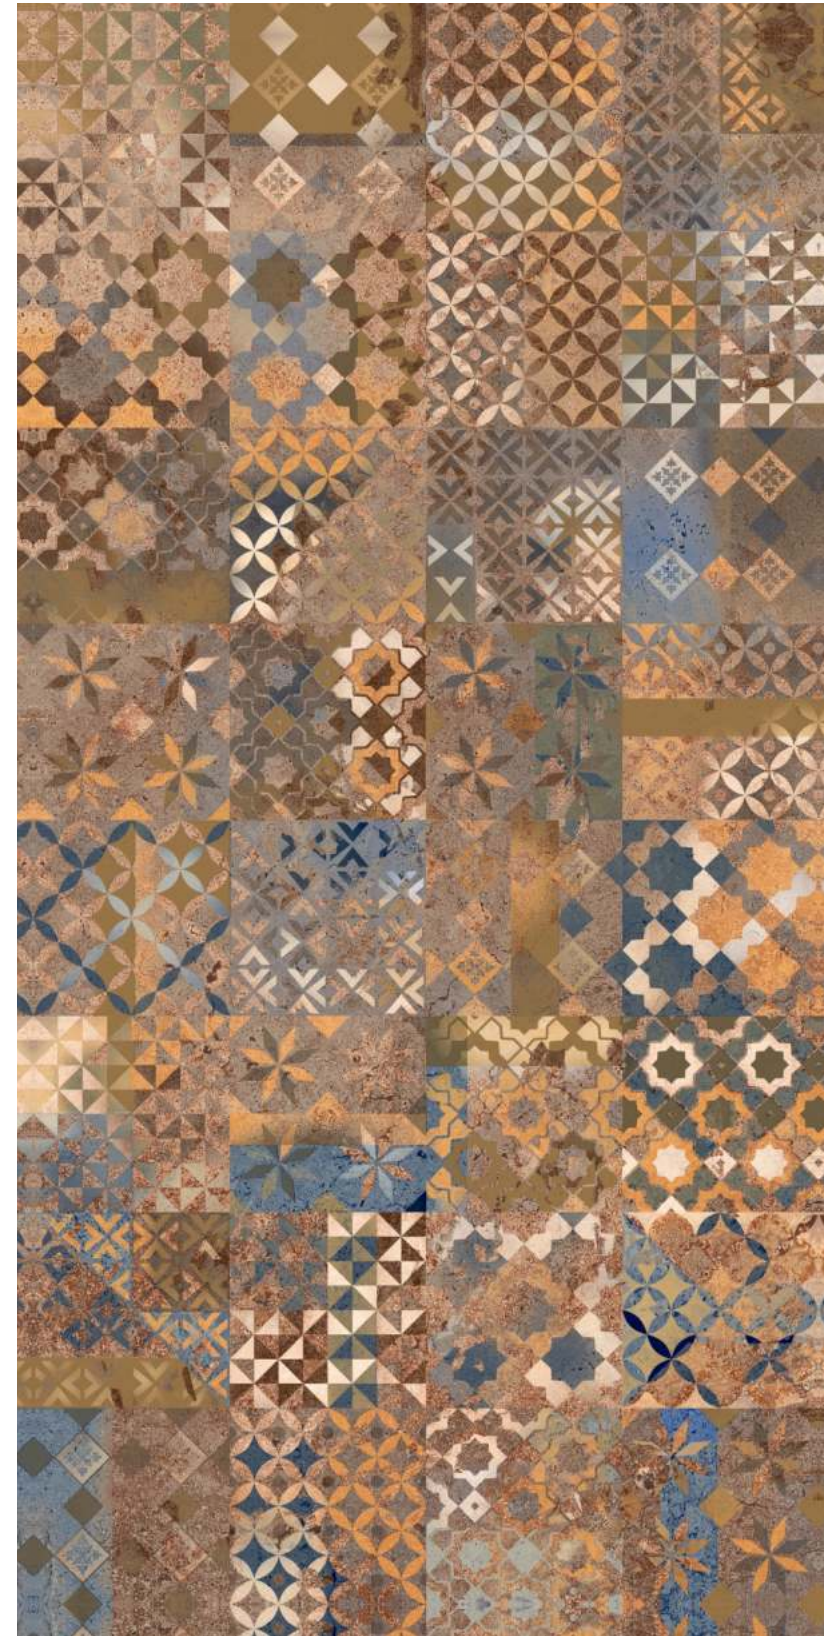

TYPHOON TERRA ARTE