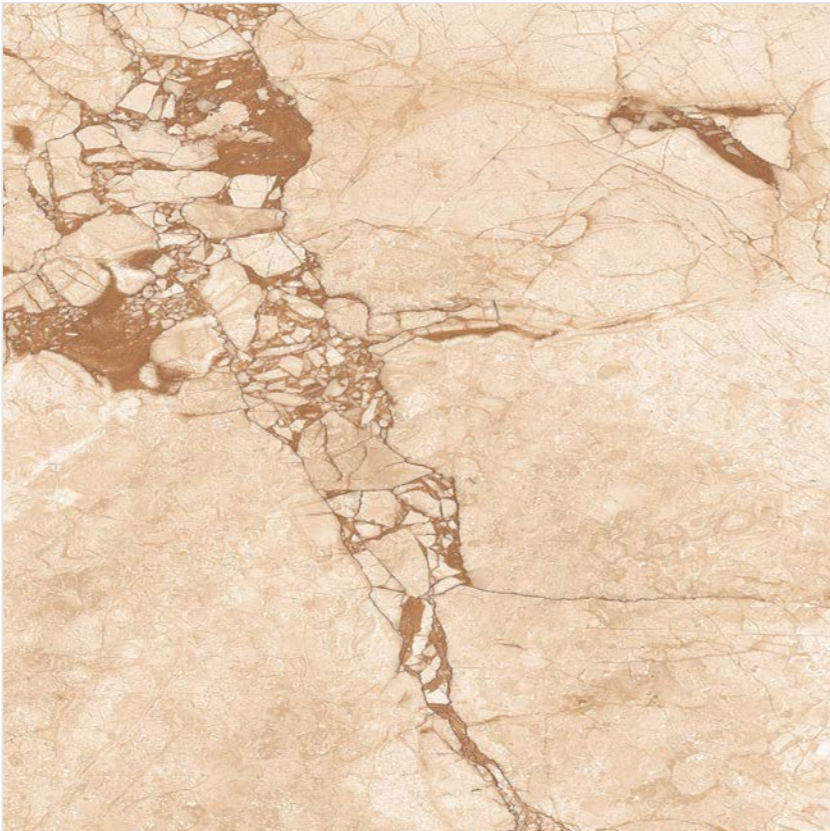

Cicilia Marble

Surfaces:
GLOSSY

60x60cm

www.durezagrano.com