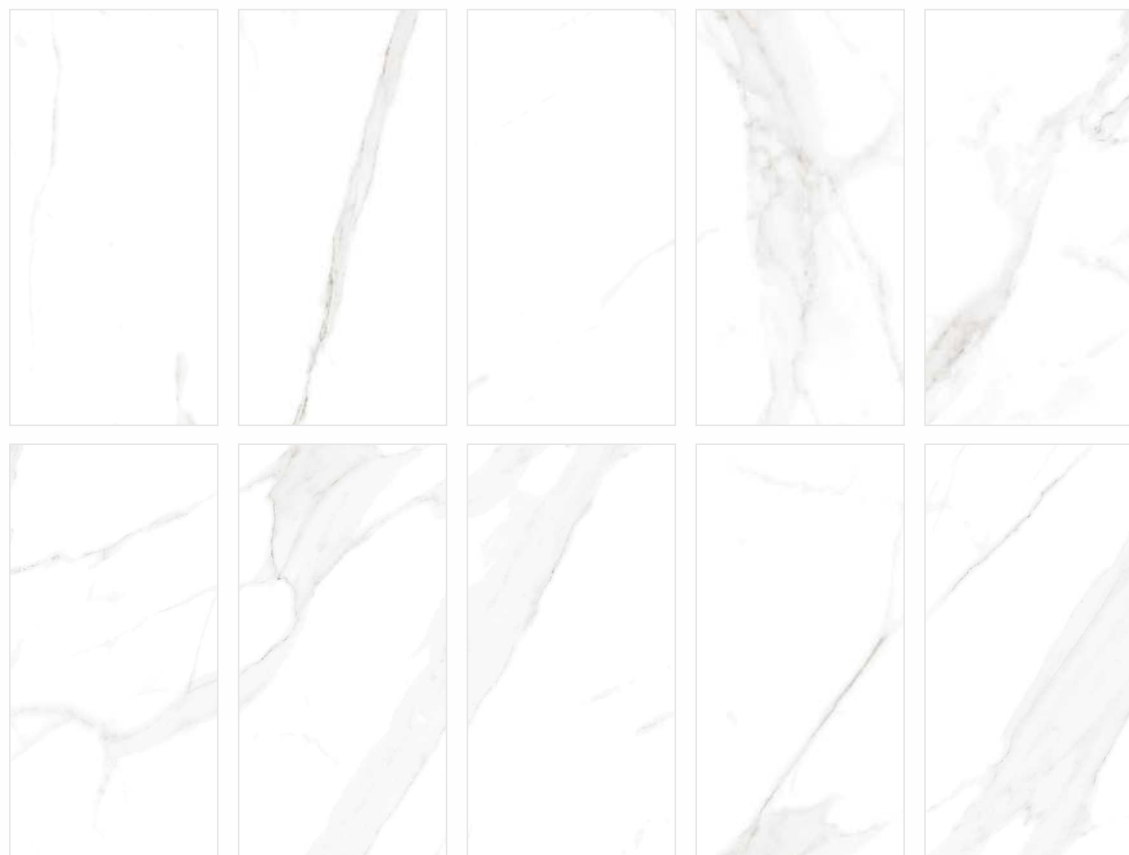

Medtic Brown

Surfaces:
GLOSSY

30x60cm

60x60cm

Miami Bianco

Surfaces:
GLOSSY

30x60cm

60x60cm