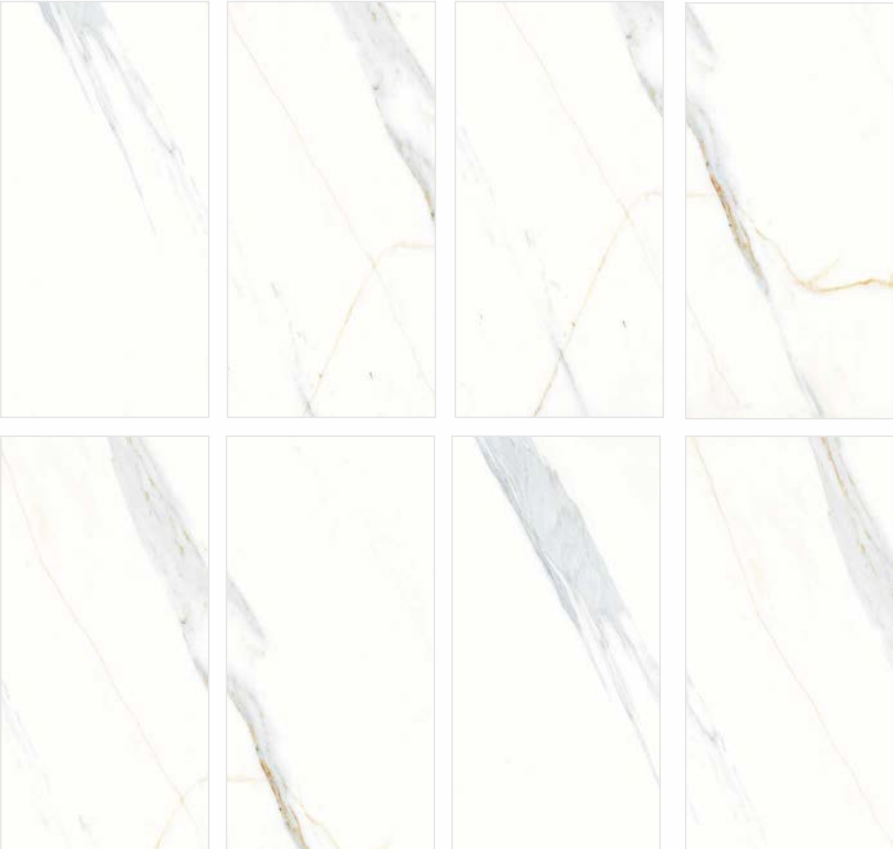

60x60cm

Satvario Marmi

Surfaces:
GLOSSY

30x60cm

60x60cm

Satvario Multi

Surfaces:
GLOSSY

30x60cm