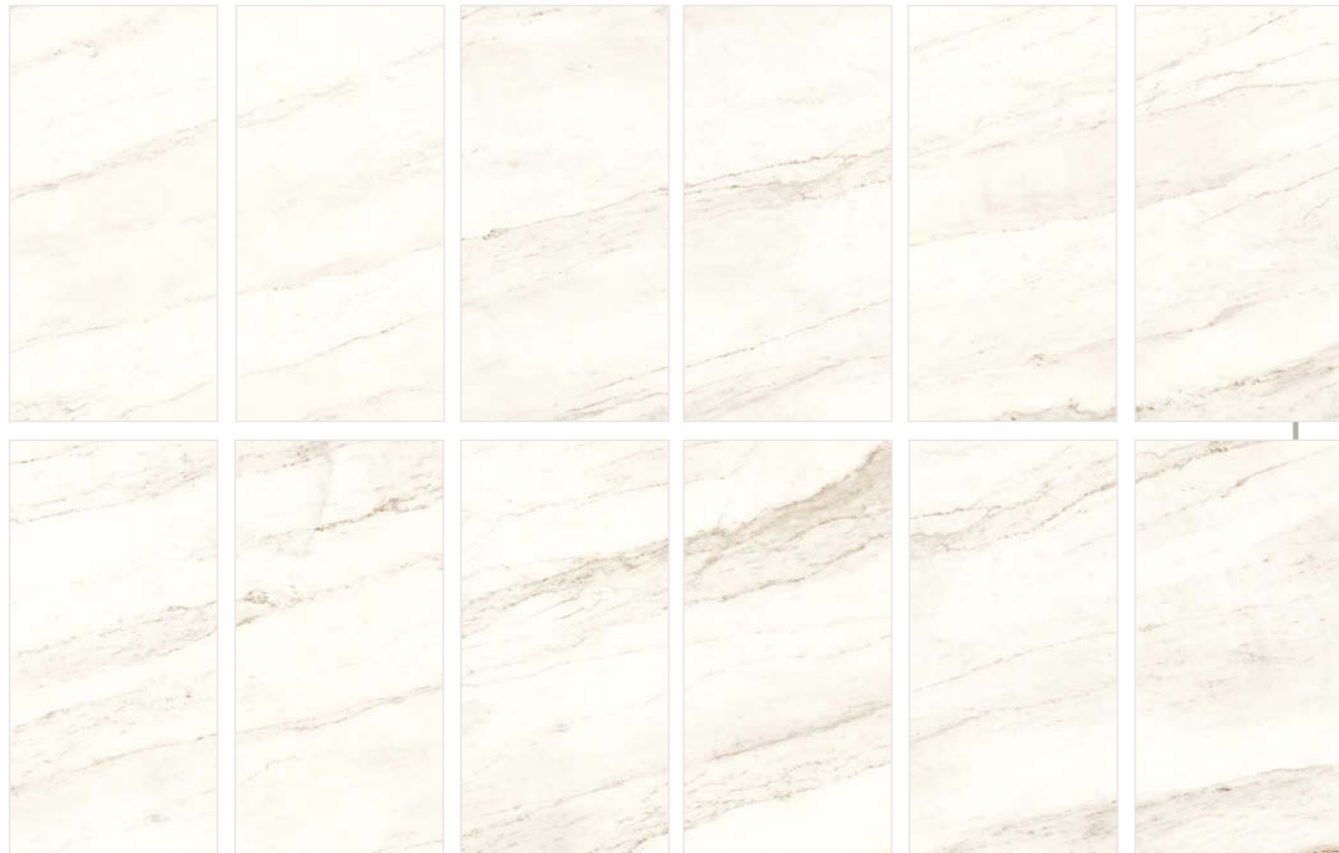

Calacatta

Surfaces:
GLOSSY