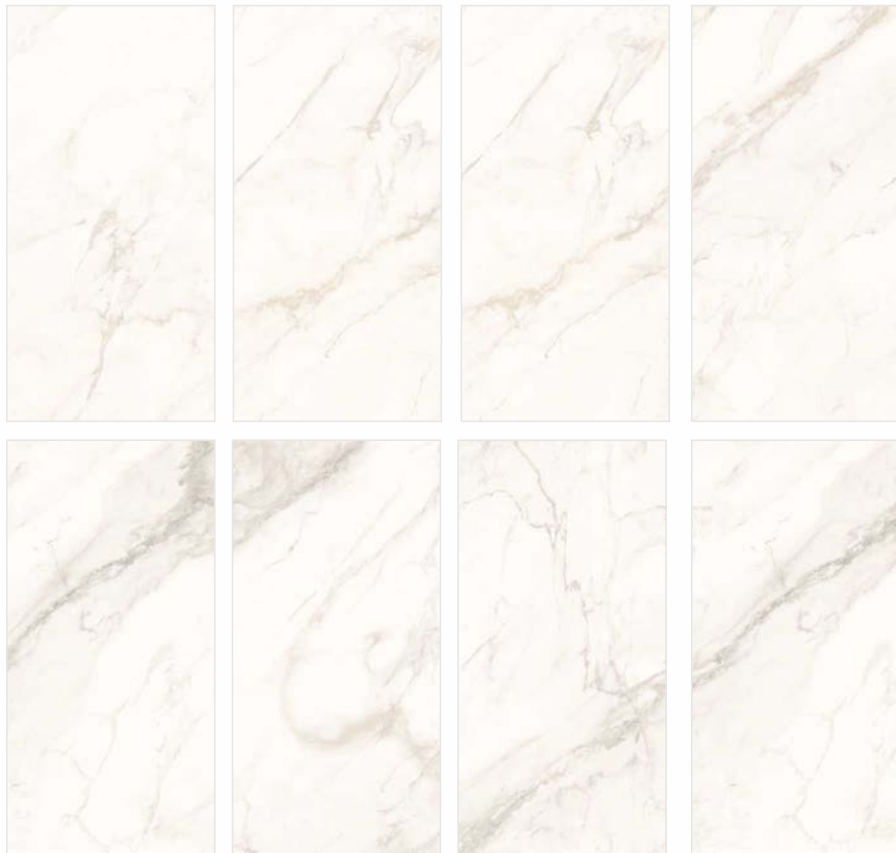

Surfaces:
GLOSSY

30x60cm

60x60cm

www.durezagrano.com

Natural Marble

Surfaces:
GLOSSY

30x60cm

60x60cm