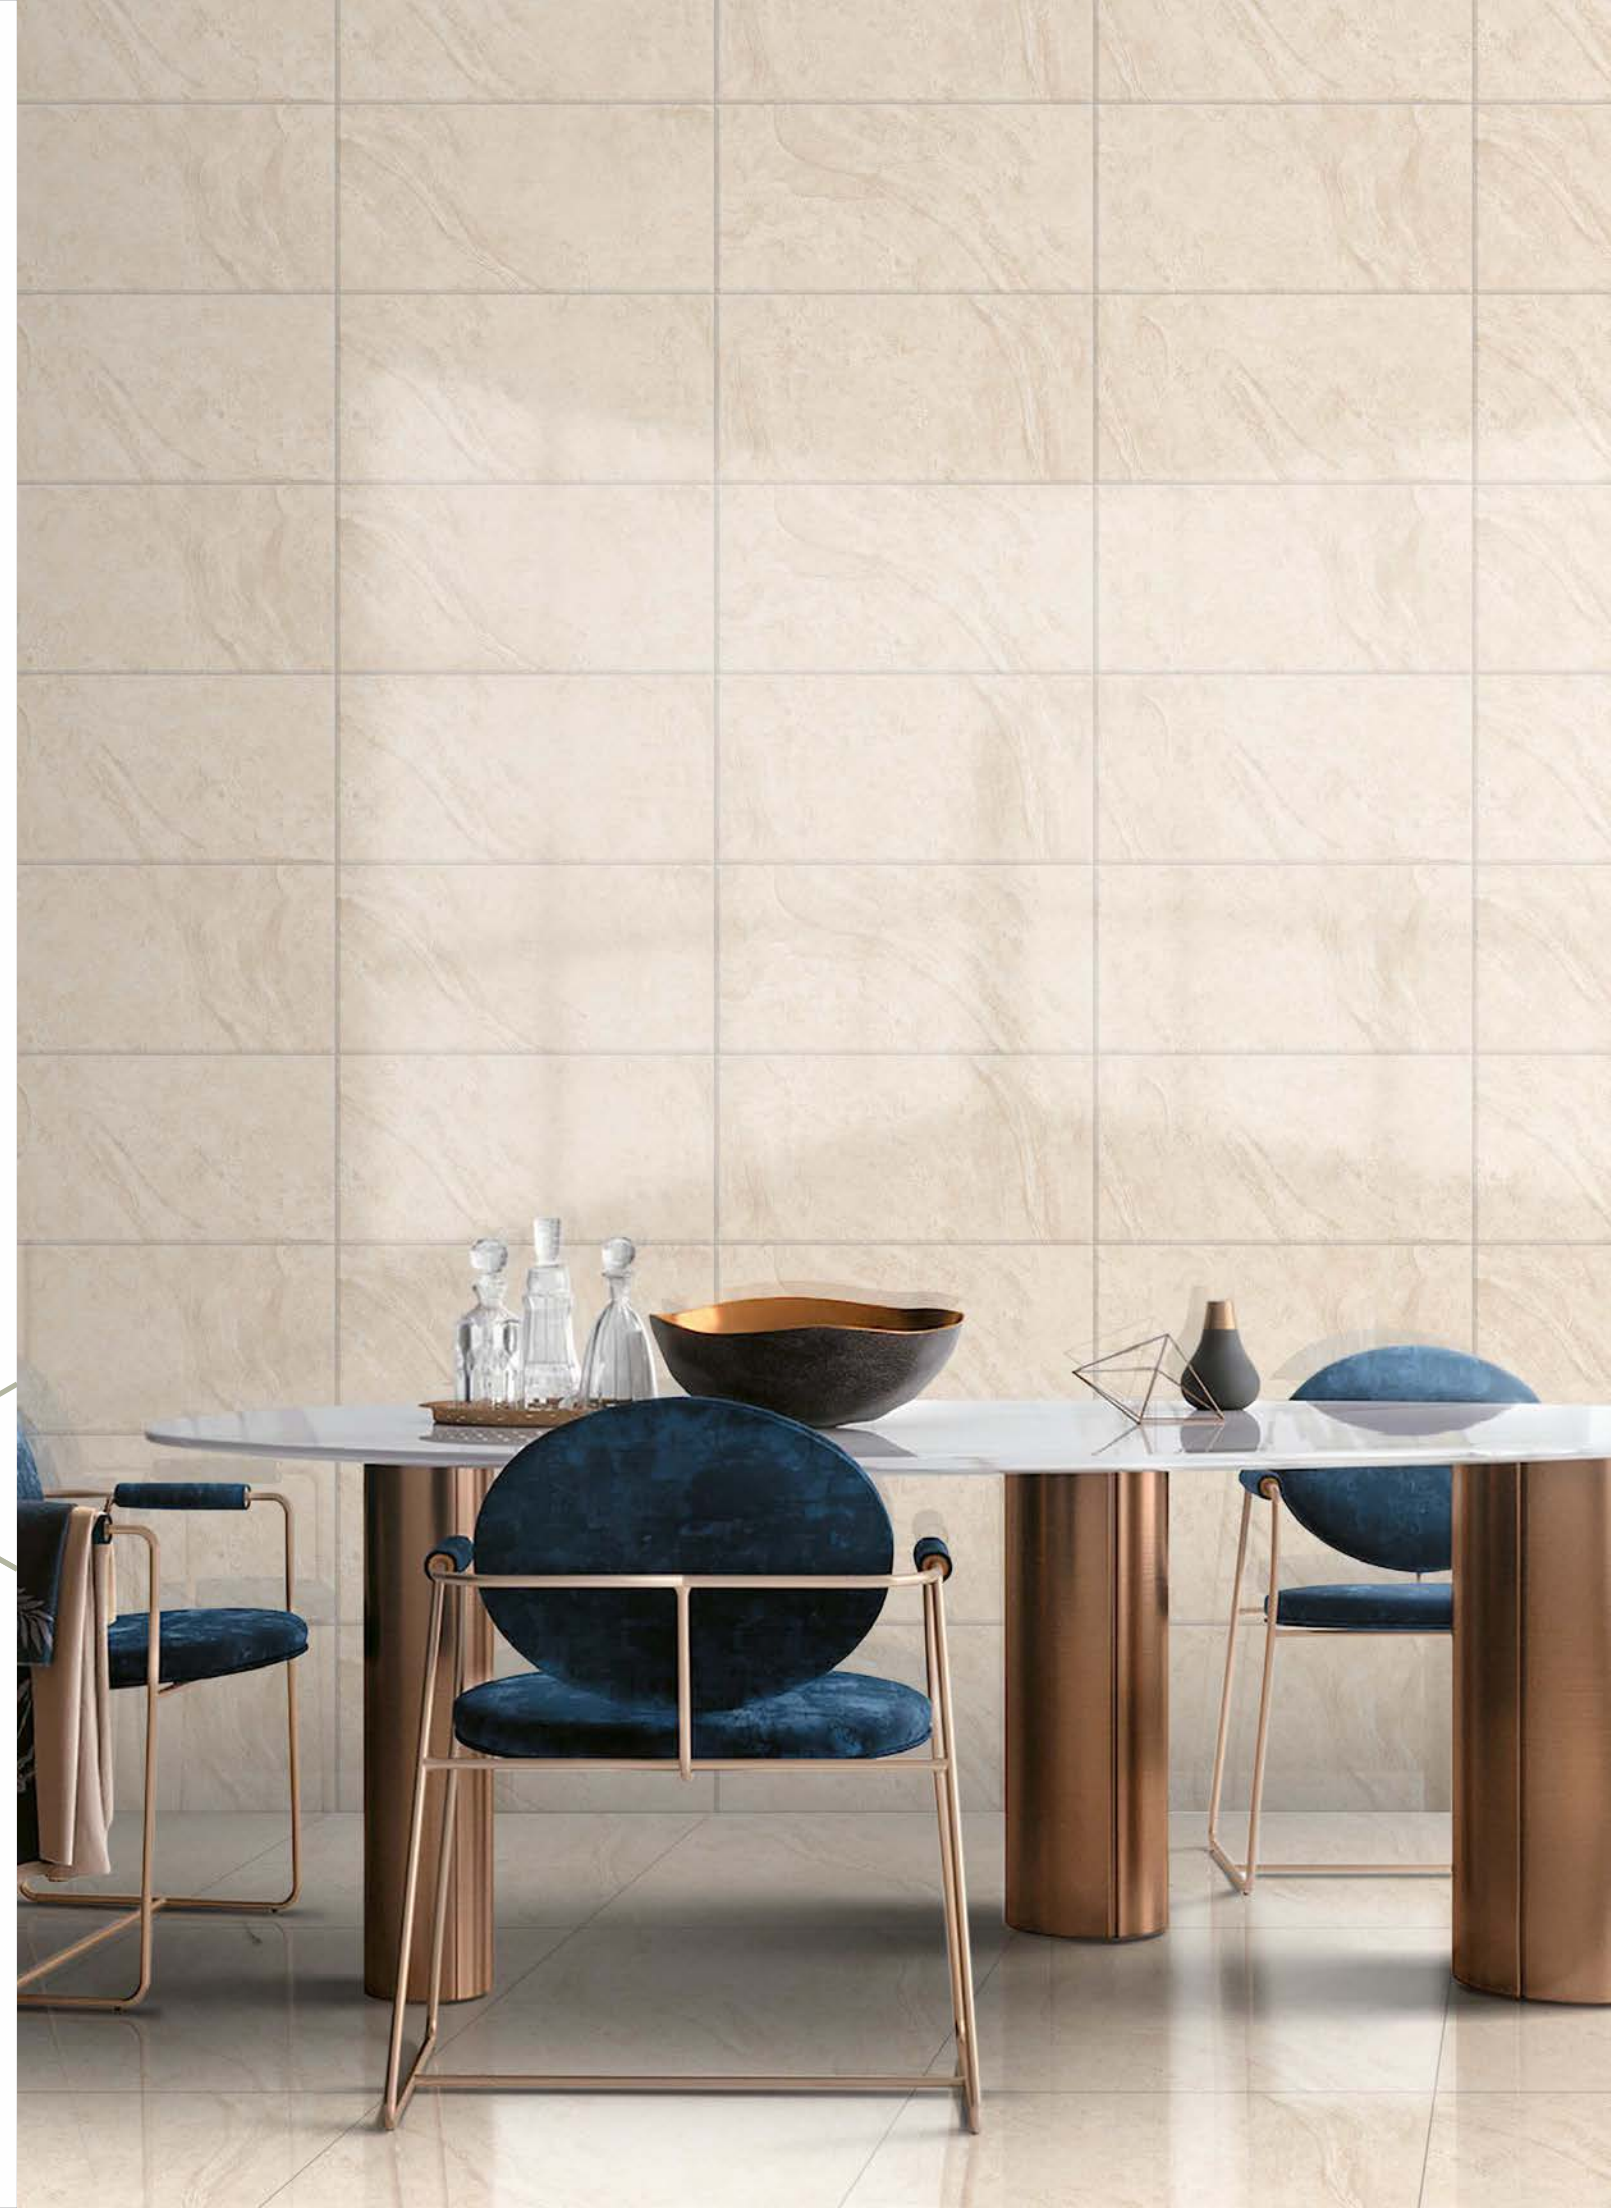

Rivera Brown

Surfaces:
GLOSSY