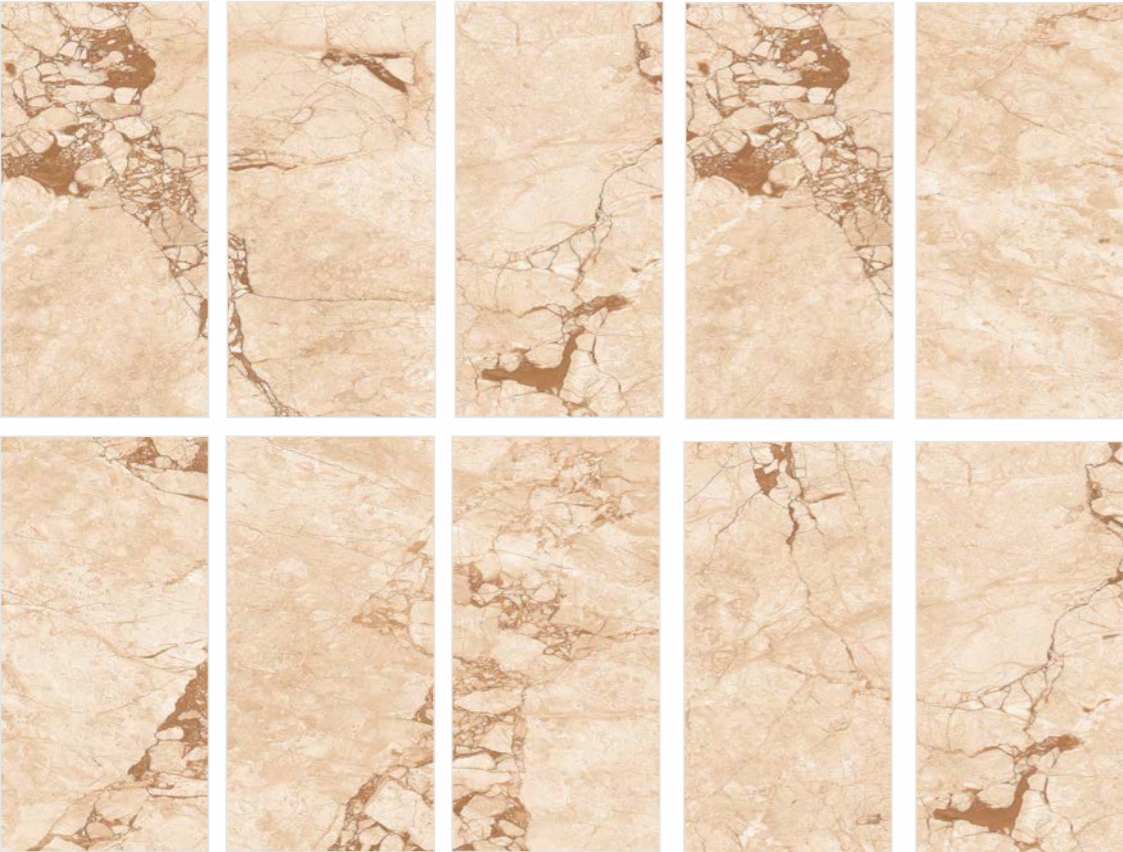

www.durezagrano.com

Classic Marble

Surfaces:
GLOSSY

30x60cm

60x60cm

Carmella Silver

Surfaces:
GLOSSY

30x60cm