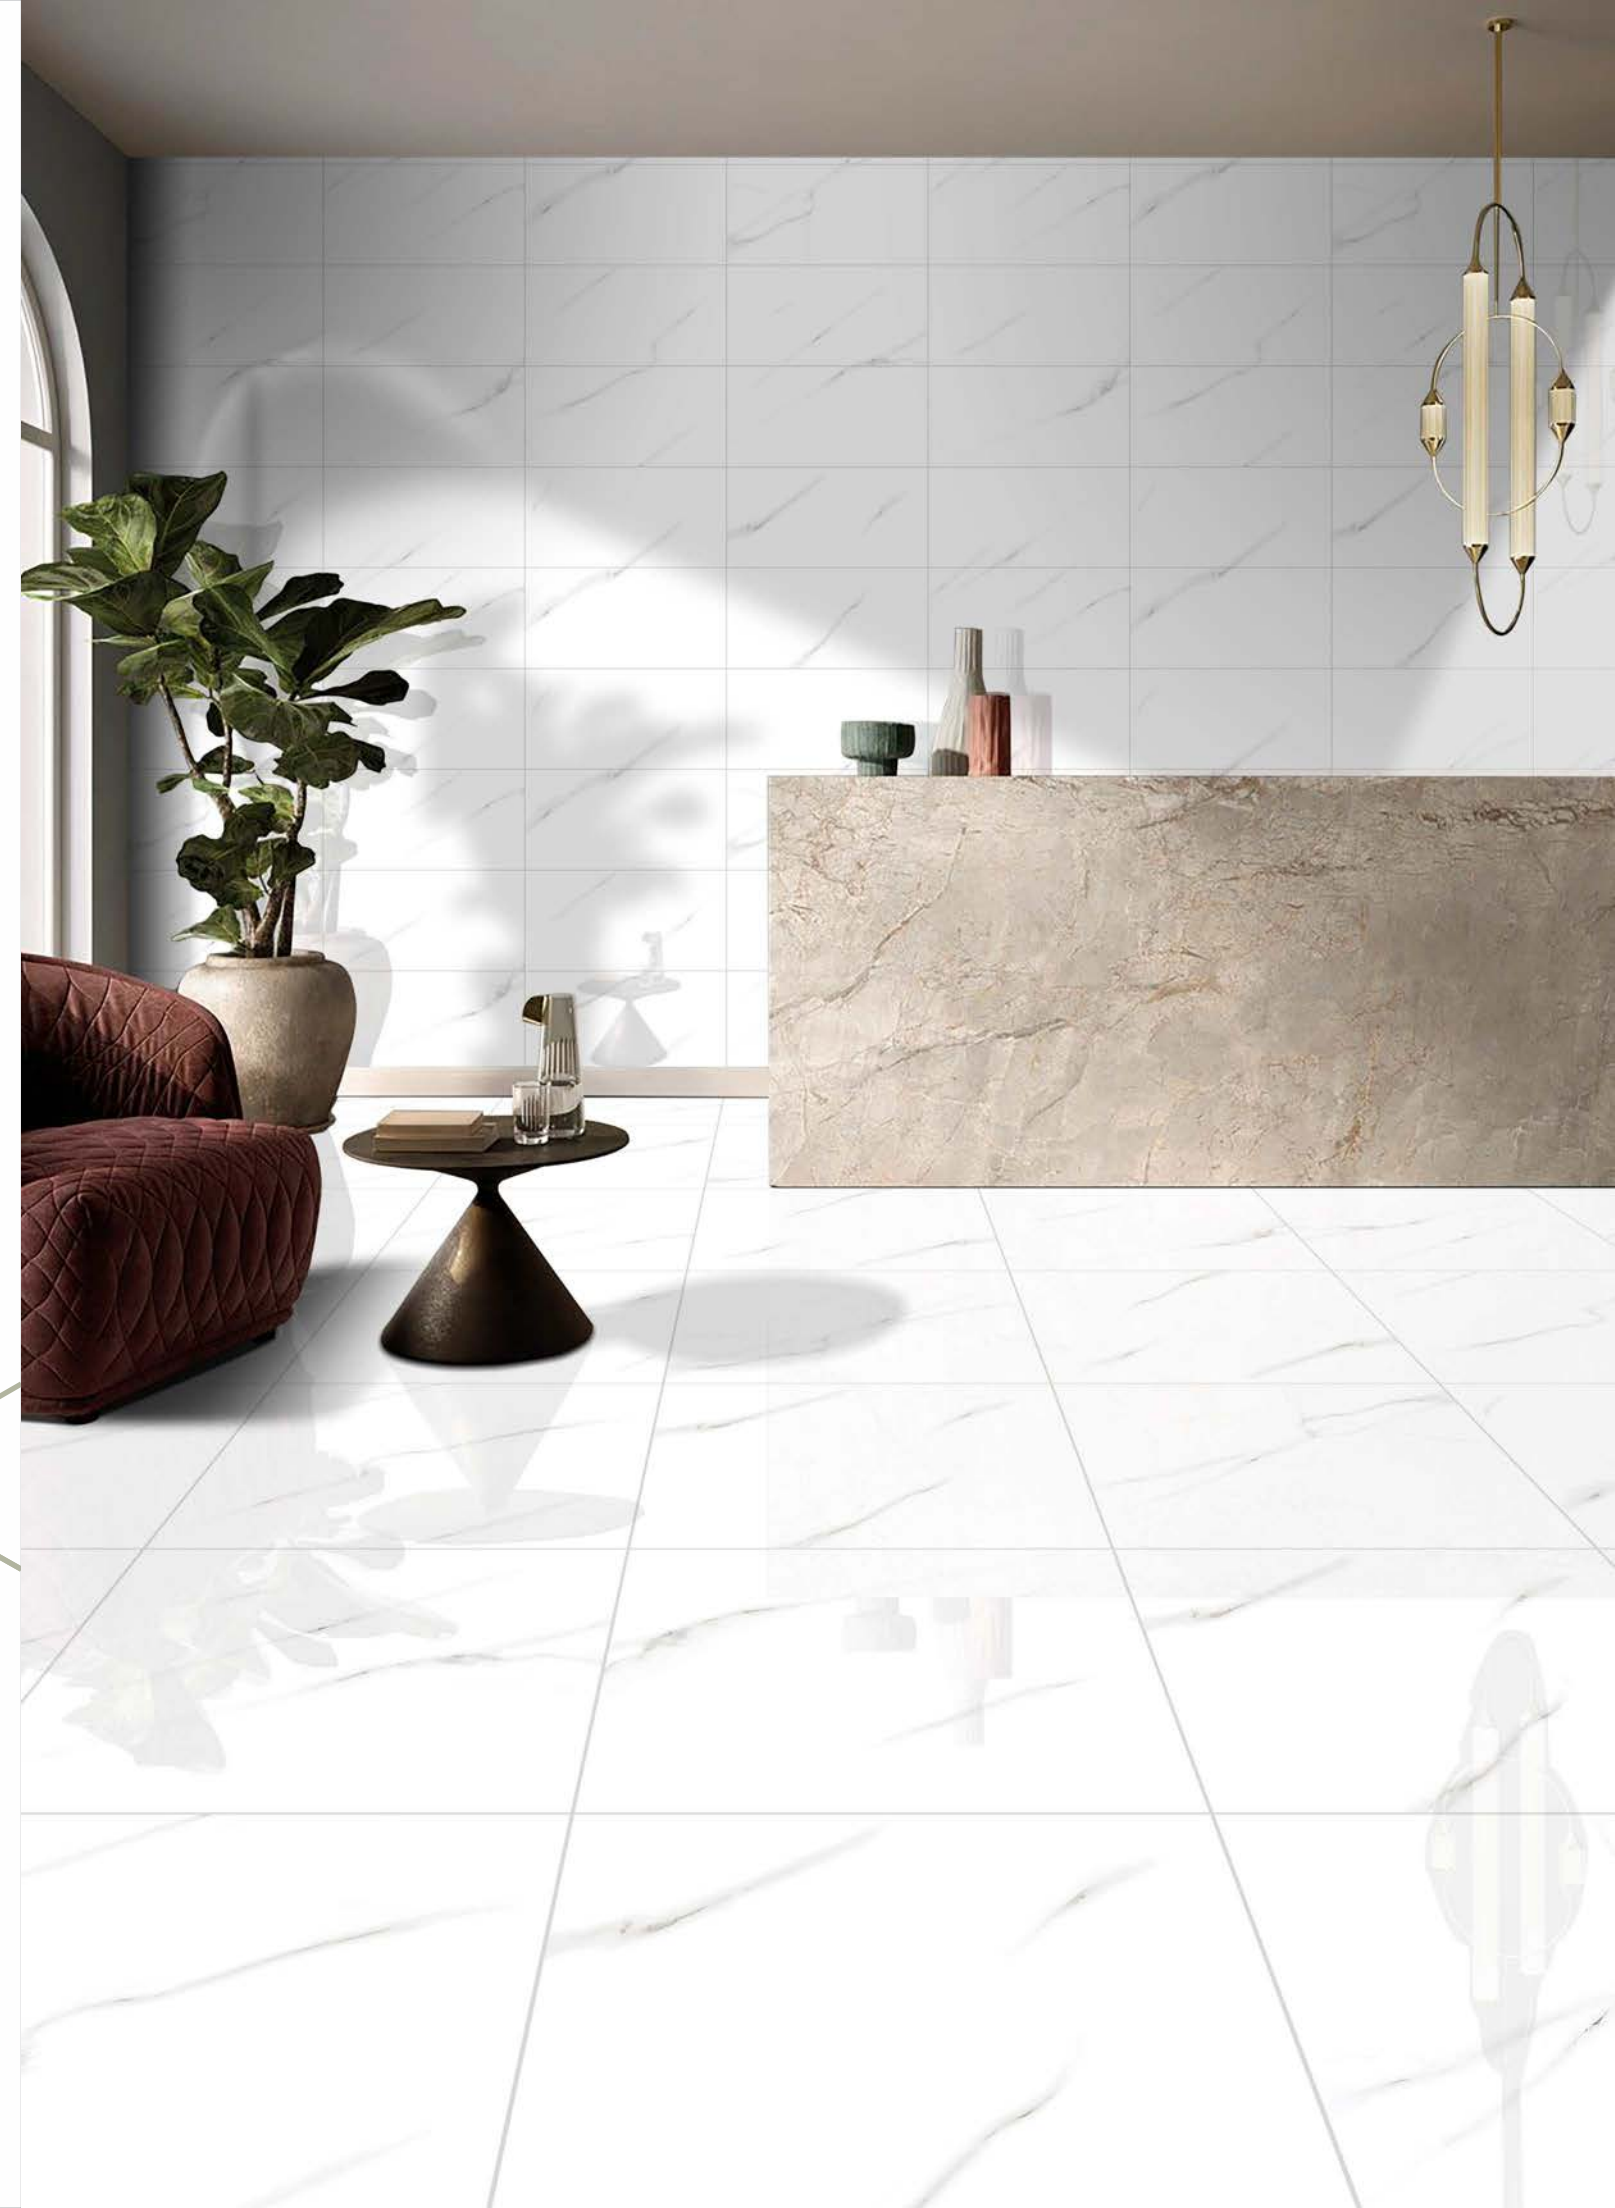

Diamond Carrara

Surfaces:
GLOSSY