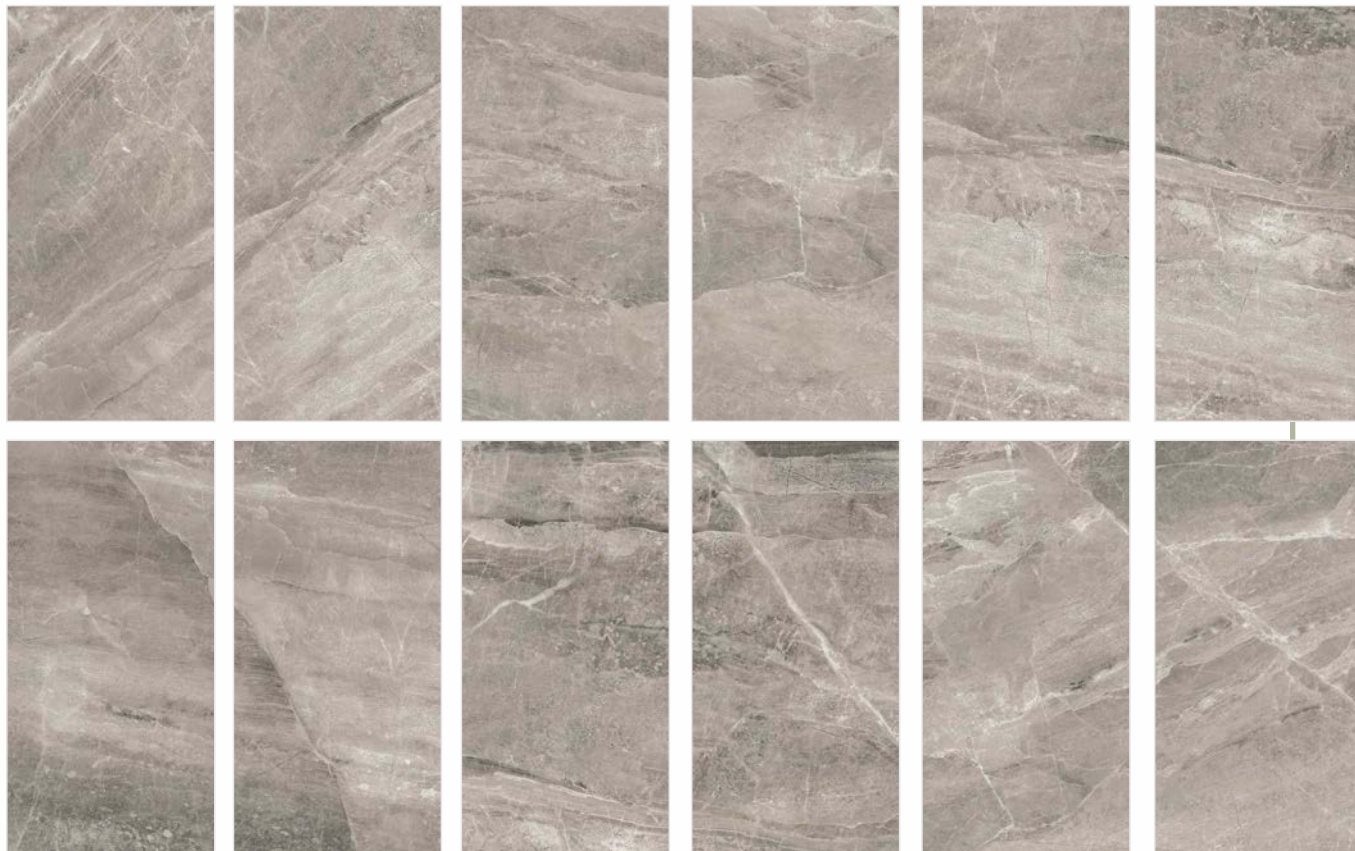

Surfaces:
GLOSSY

30x60cm

60x60cm

Mainstream Sand Pulido

Surfaces:
GLOSSY

30x60cm

60x60cm

www.durezagrano.com