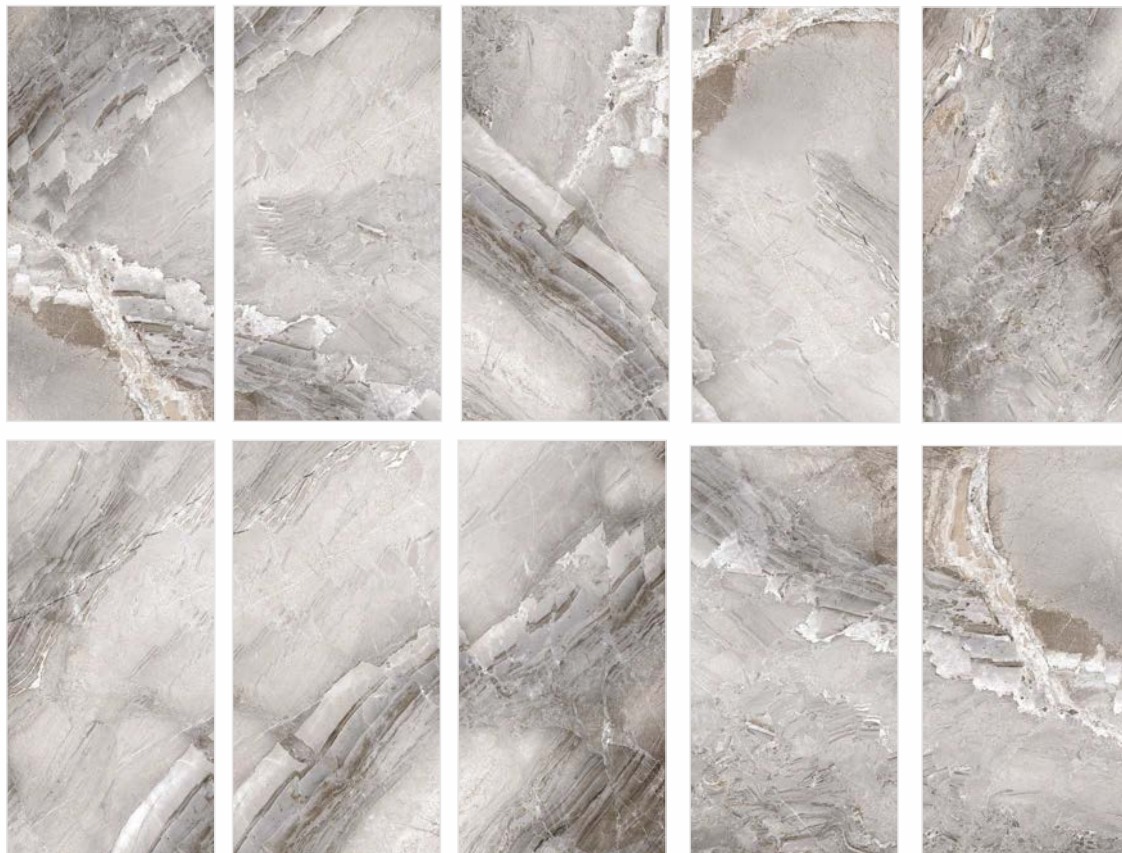

Surfaces:
GLOSSY

30x60cm

60x60cm

Sea Wave Grey

Surfaces:
GLOSSY

30x60cm

60x60cm

Serenia

Surfaces:
GLOSSY

30x60cm

60x60cm

www.durezagrano.com

Severe Onyx Beige

Surfaces:
GLOSSY

30x60cm

60x60cm