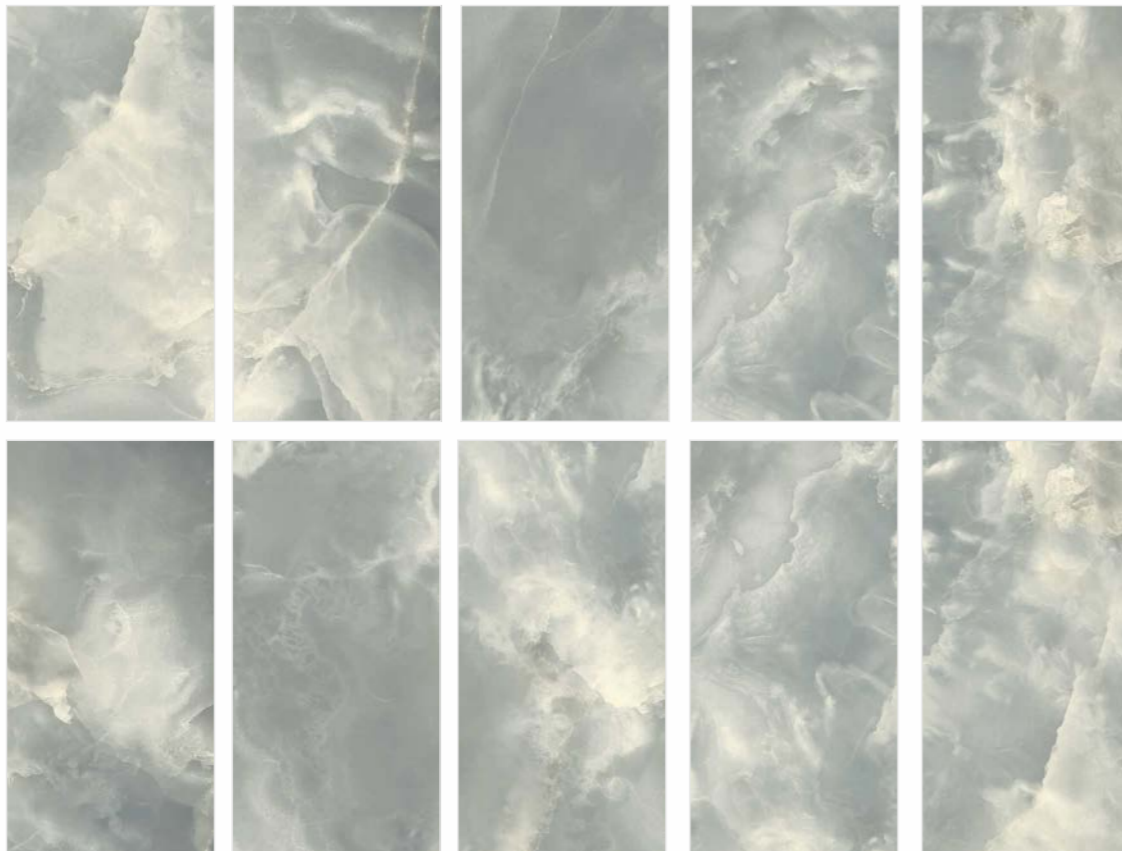

Surfaces:
GLOSSY

30x60cm

60x60cm

www.durezagrano.com

Cloud Onyx Multi

Surfaces:
GLOSSY

30x60cm

60x60cm