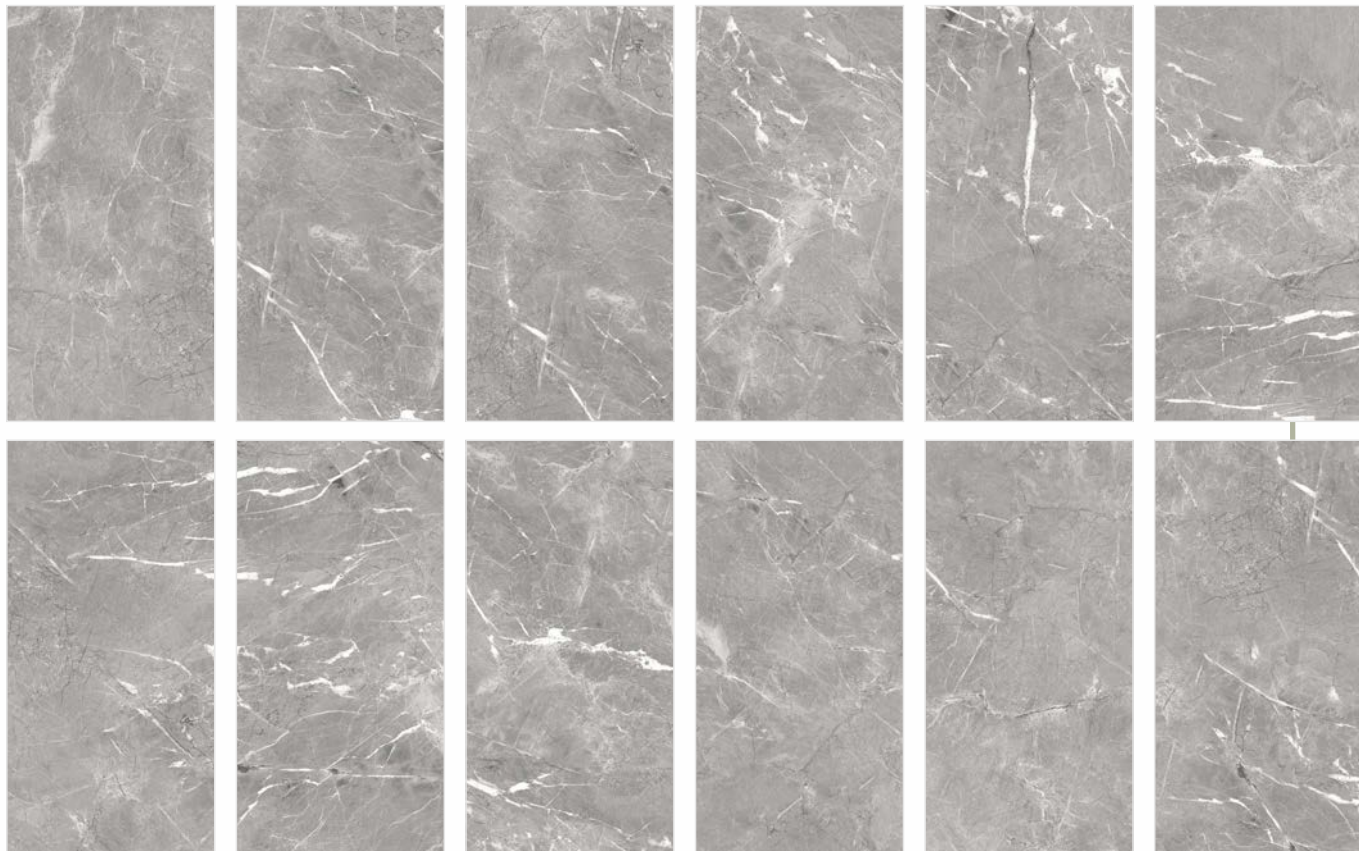

www.durezagrano.com