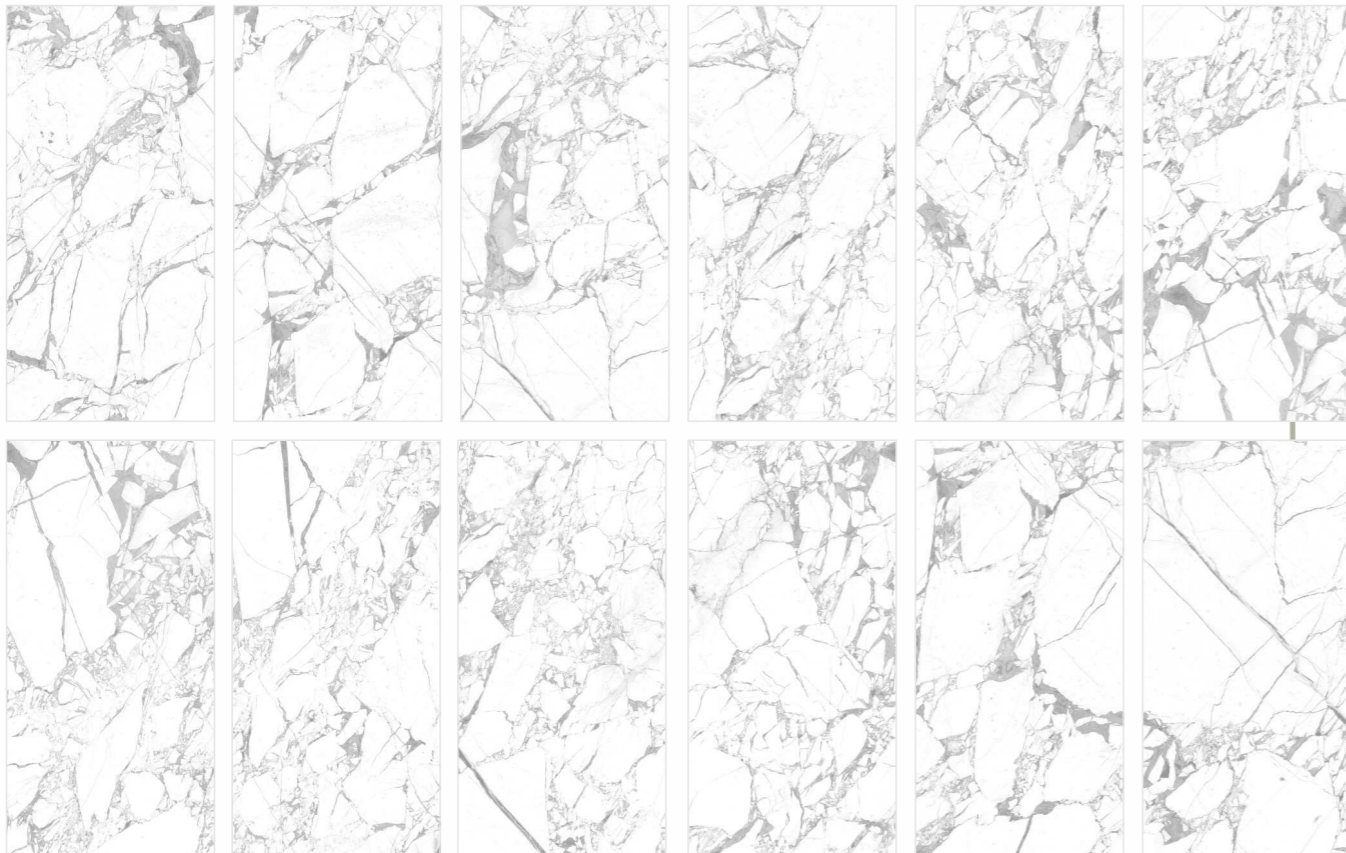

Surfaces:
GLOSSY

30x60cm

60x60cm

Calcutta Natural

Surfaces:
GLOSSY

30x60cm

60x60cm

Carara