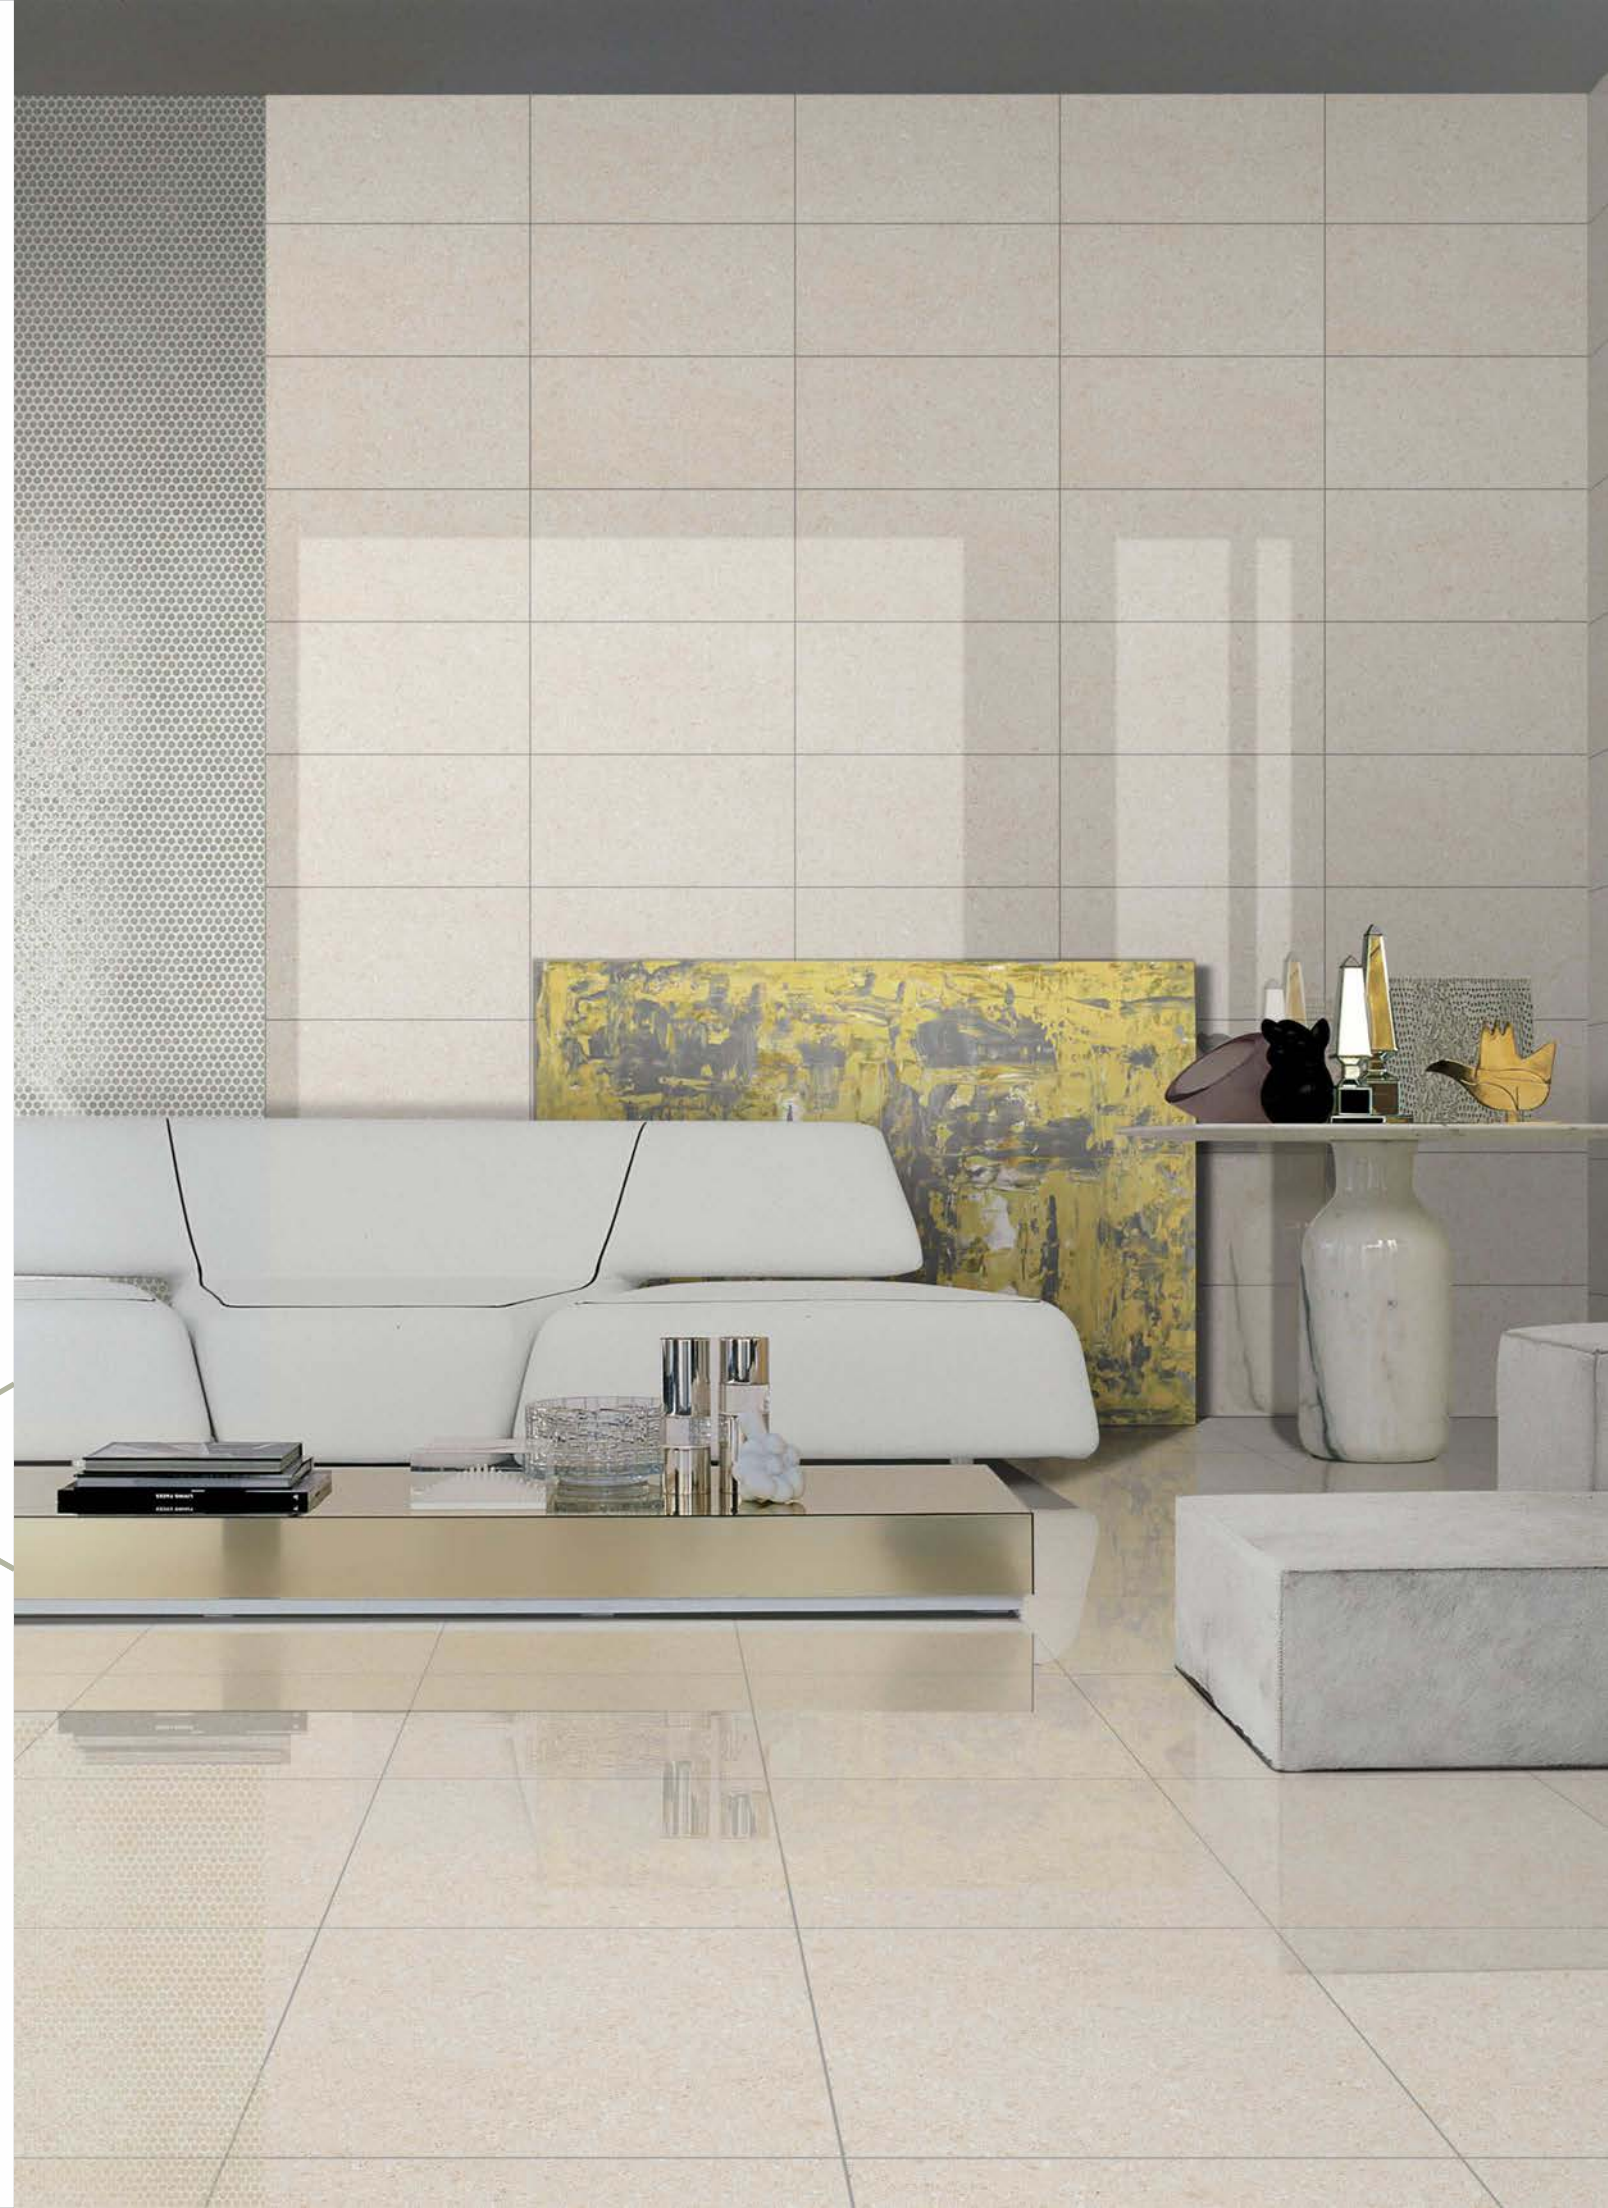

Avery Ivory

Surfaces:
GLOSSY