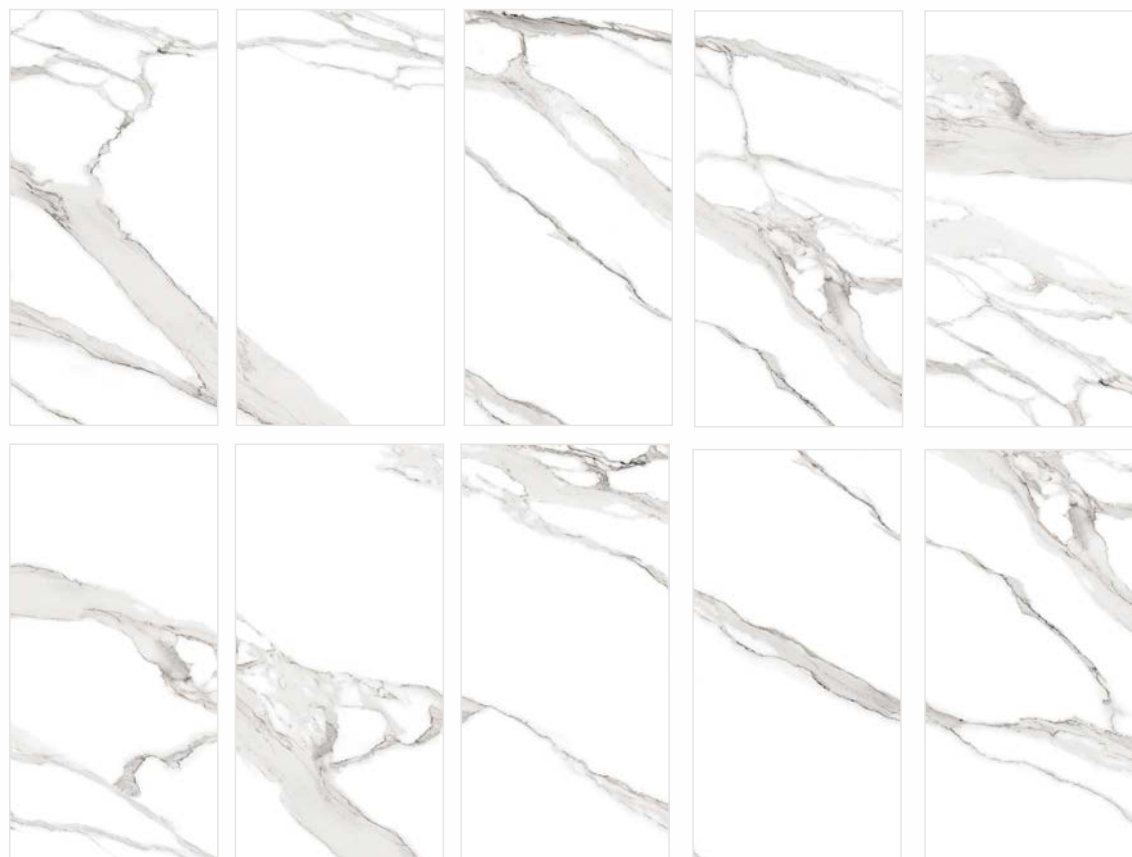

www.durezagrano.com