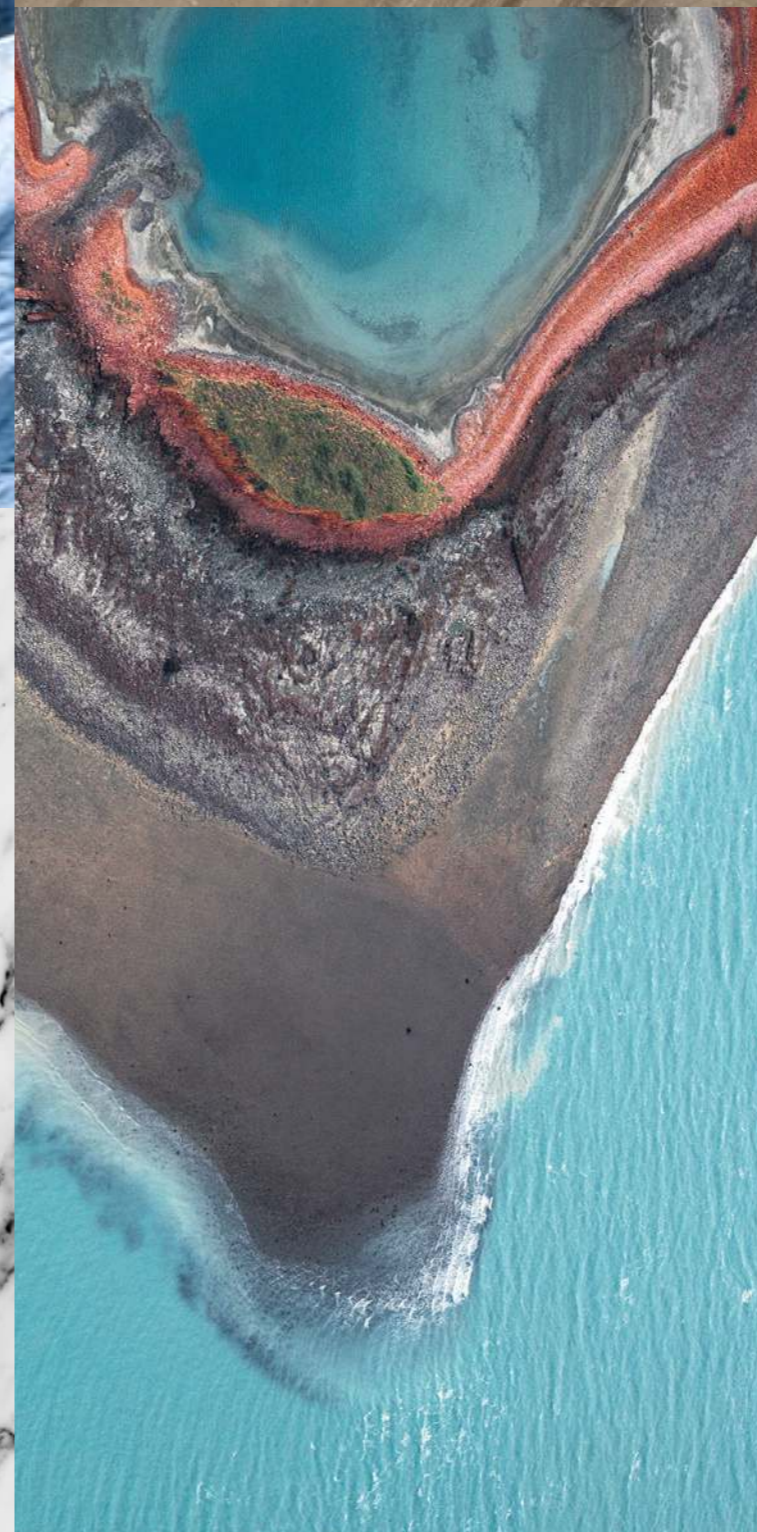

30x60cm
60x60cm
GVT
PGVT