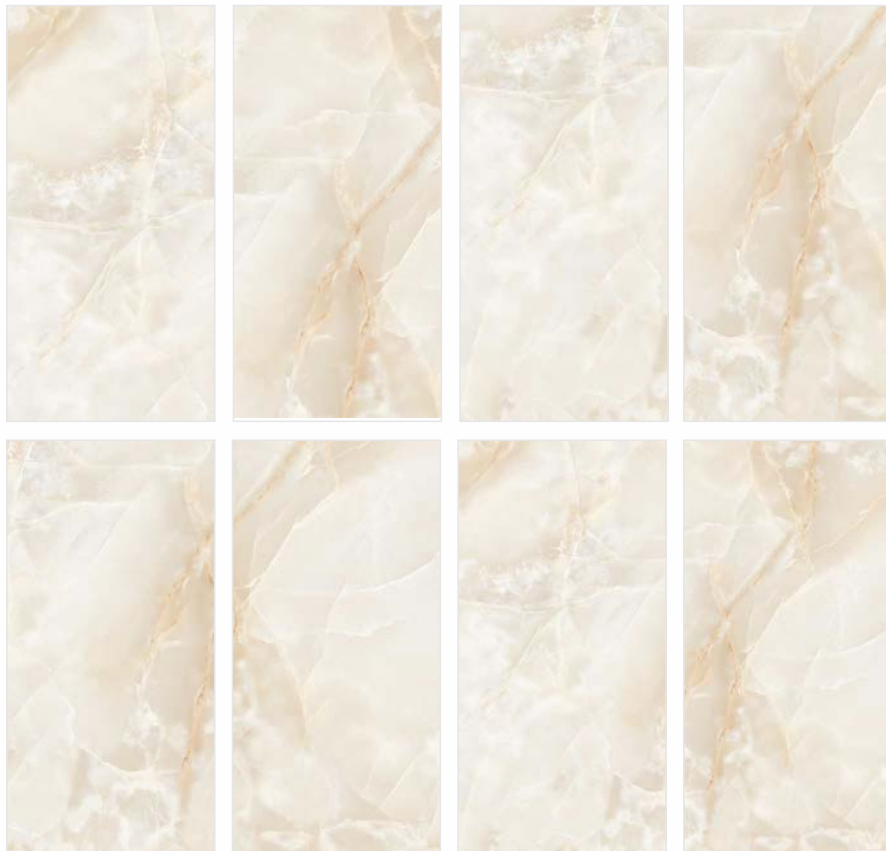

Bianco Stone

Surfaces:
GLOSSY

30x60cm

60x60cm

Bicato Onyx

Surfaces:
GLOSSY

30x60cm

60x60cm