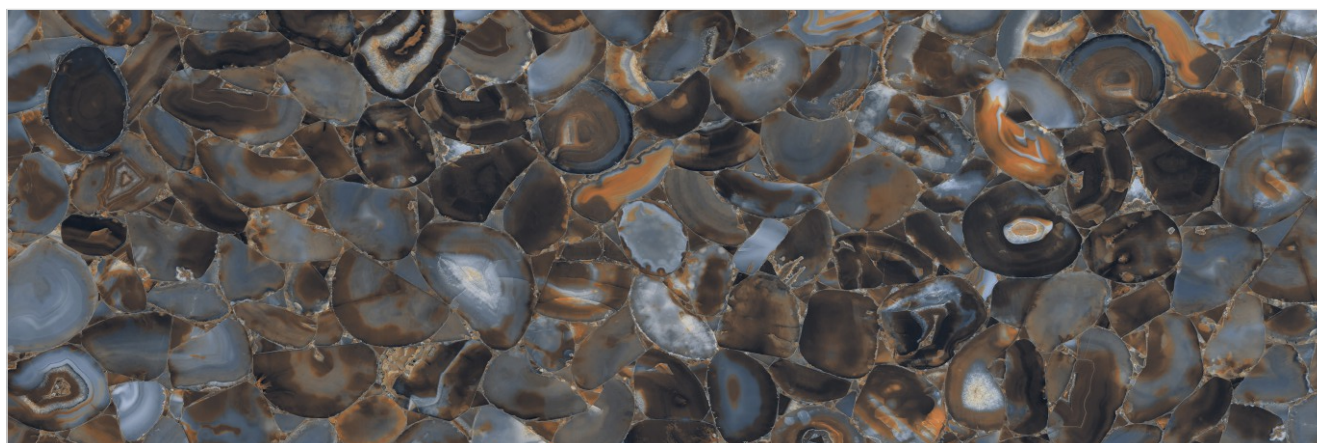

Flooring Heavy Traffic Area

Step & Riser

Wash Basin Top

Table Top

Ocean Blue

Opal Blue

<u>Size</u>	<u>Thickness</u>	<u>Finish</u>	<u>Typology</u>	Face 1
800x2400mm	15mm	Glossy	Colorbody	

Portoro Gold