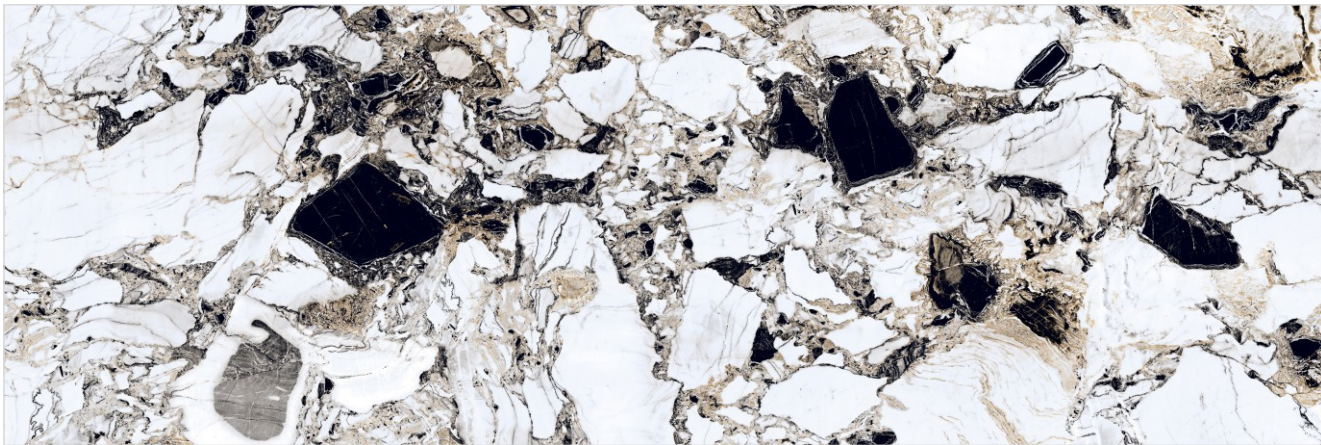

Matrix White

Size
800x2400mm

Thickness
15mm

Finish
Glossy

Typology
Colorbody

Face 1