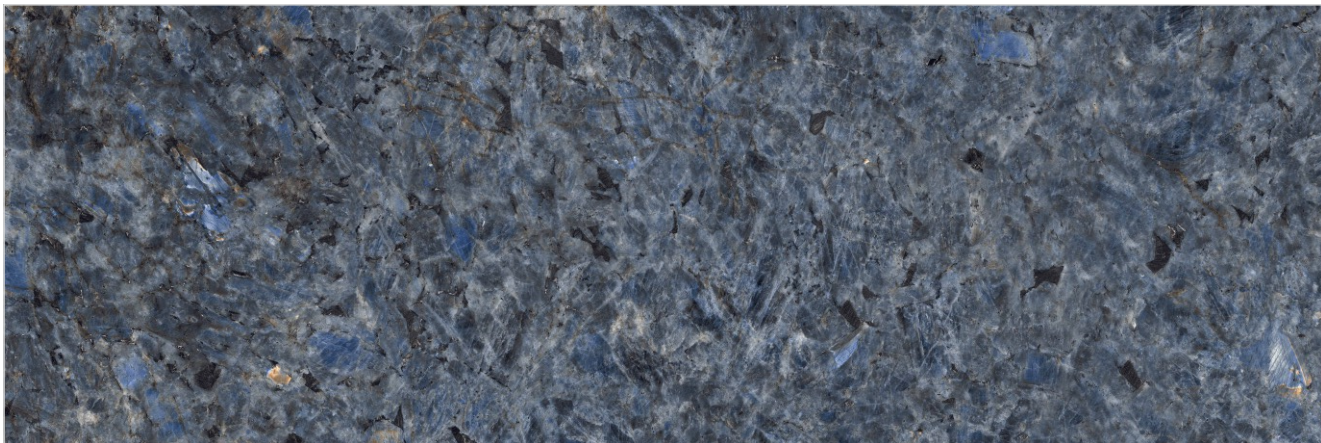

Blue Diamond

Size
800x2400mm

Thickness
15mm

Finish
Glossy

Typology
Colorbody

Face 3