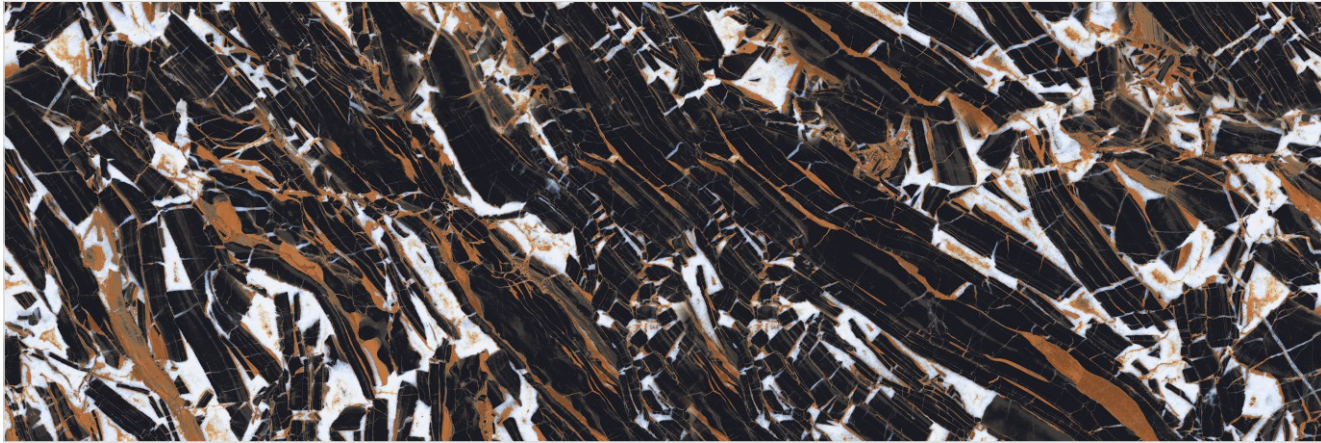

Table Top

Aspen Pine

BLACK COLOR BODY

AN IMPRESSIVE
IMPACT
GIVEN BY
CLASSY SHADES

Black Tiger

Size
800x2400mm

Thickness
15mm

Finish
Glossy