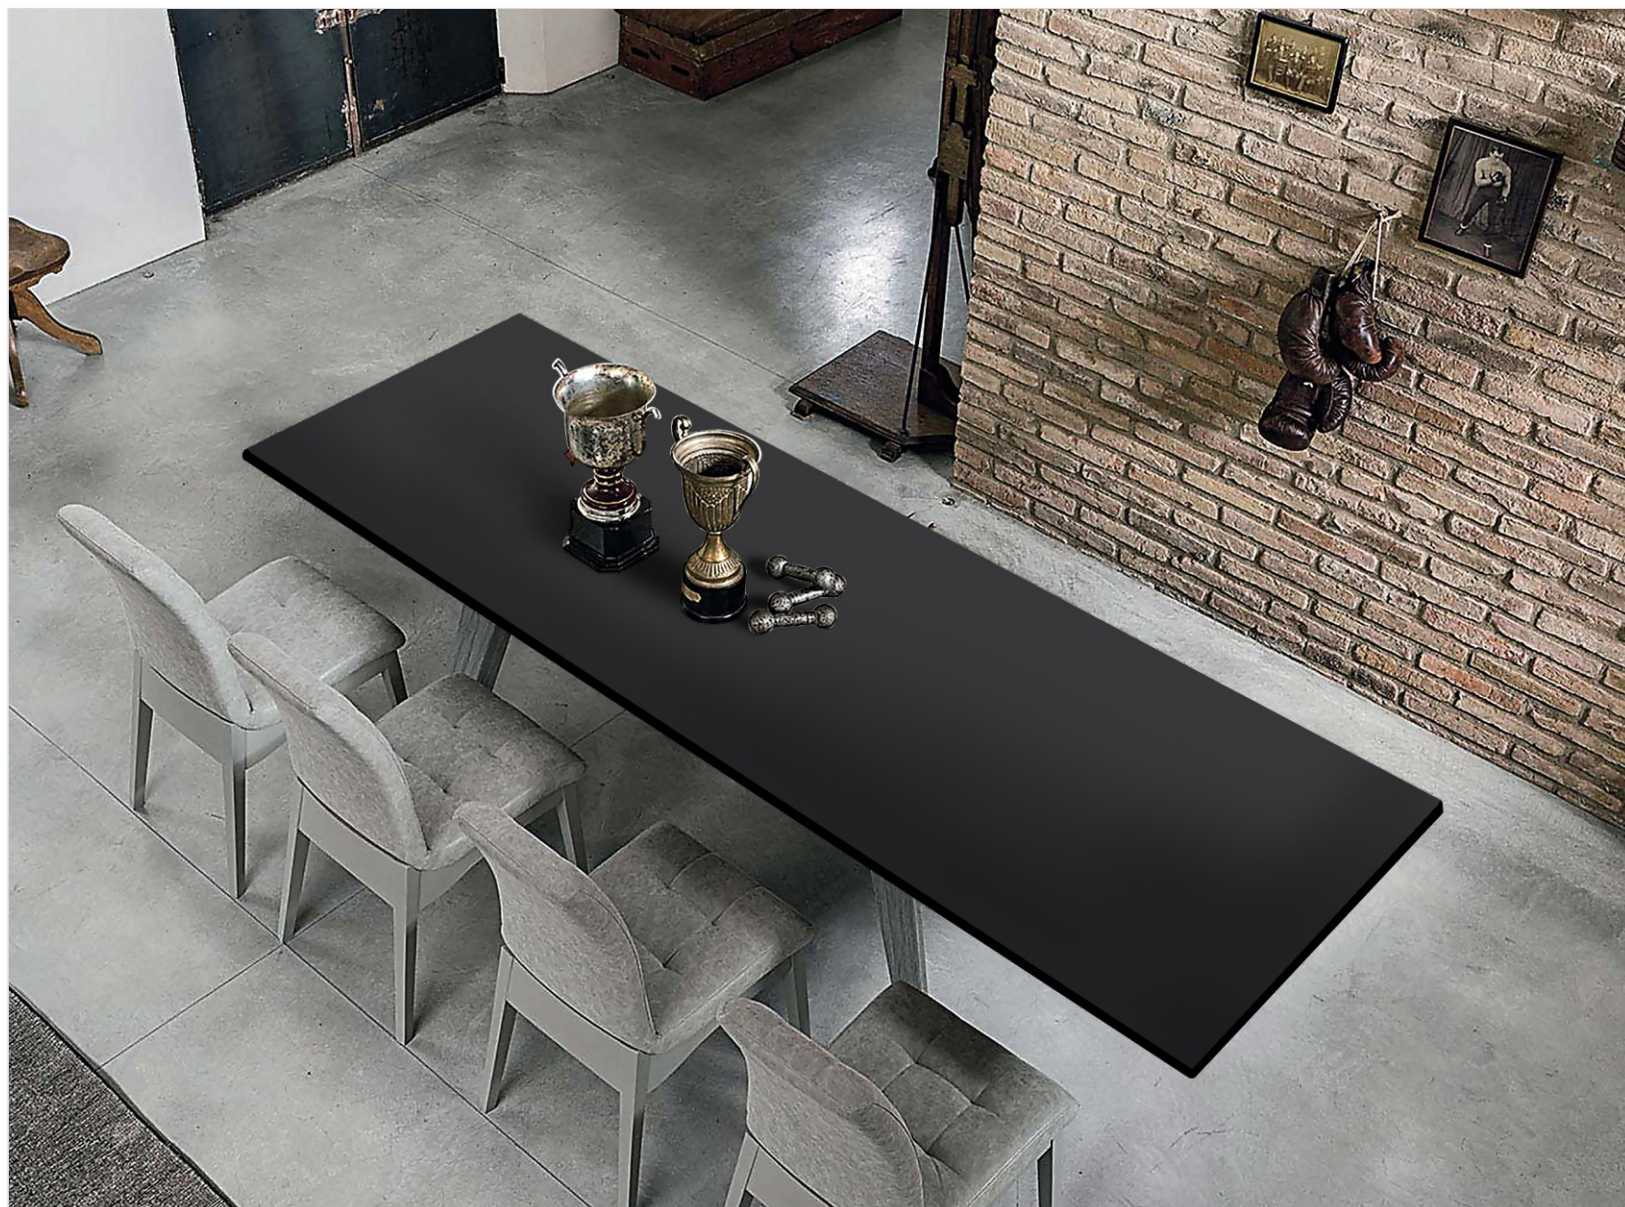

Size
800x2400mm

Thickness
15mm

Finish
Matt

Typology
Fullbody

Wash Basin

Door/Window
Frame

Kitchen
Unit Top

Flooring Heavy
Traffic Area

Step & Riser

Wash Basin
Top

Table Top