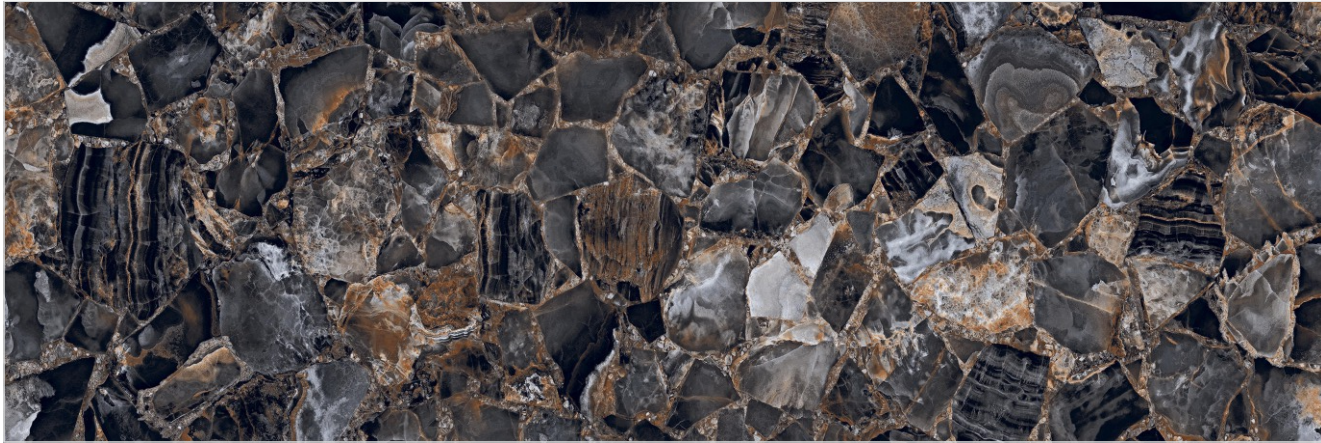

Door/Window Frame

Kitchen Unit Top

Flooring Heavy Traffic Area

Step & Riser

Wash Basin Top

Table Top

Cosmos Black

Emirald Quartz