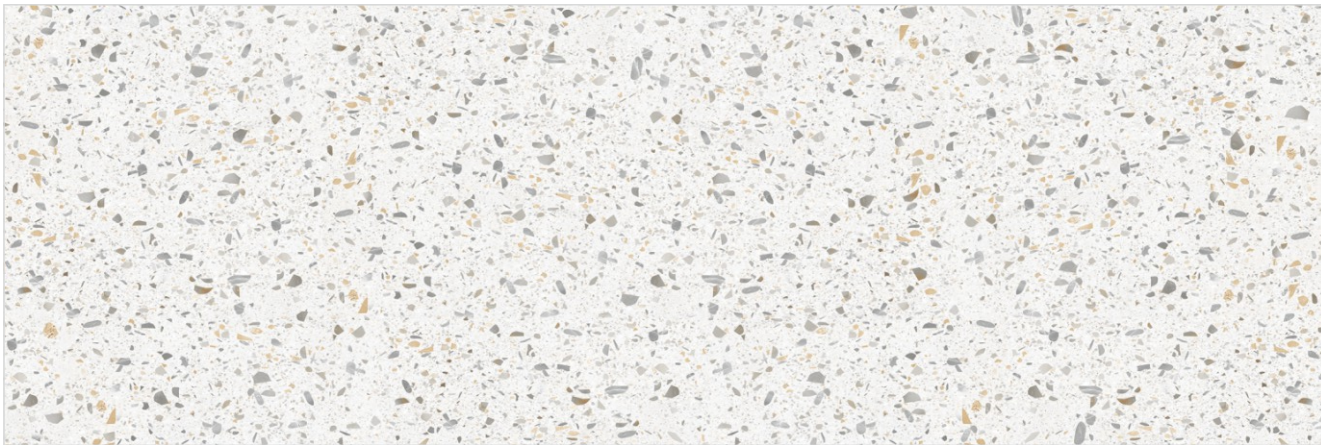

M Topaz White

<u>Size</u>	<u>Thickness</u>	<u>Finish</u>	<u>Typology</u>	Face 1
800x2400mm	15mm	Carving	Colorbody