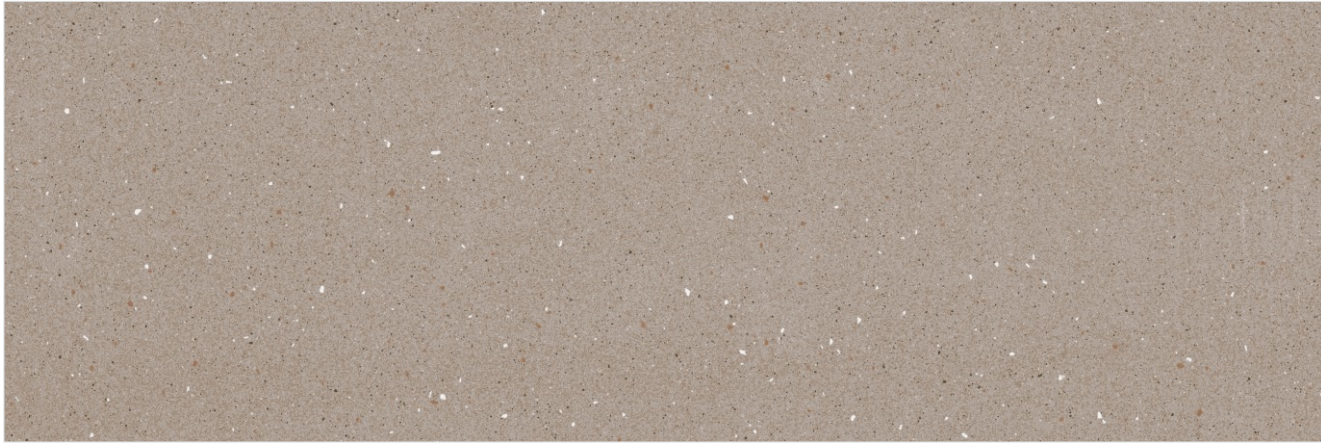

Flooring Heavy
Traffic Area

Step & Riser

Wash Basin
Top

Table Top

Pearl Barley

Size
800x2400mm

Thickness
15mm

Finish
Glossy