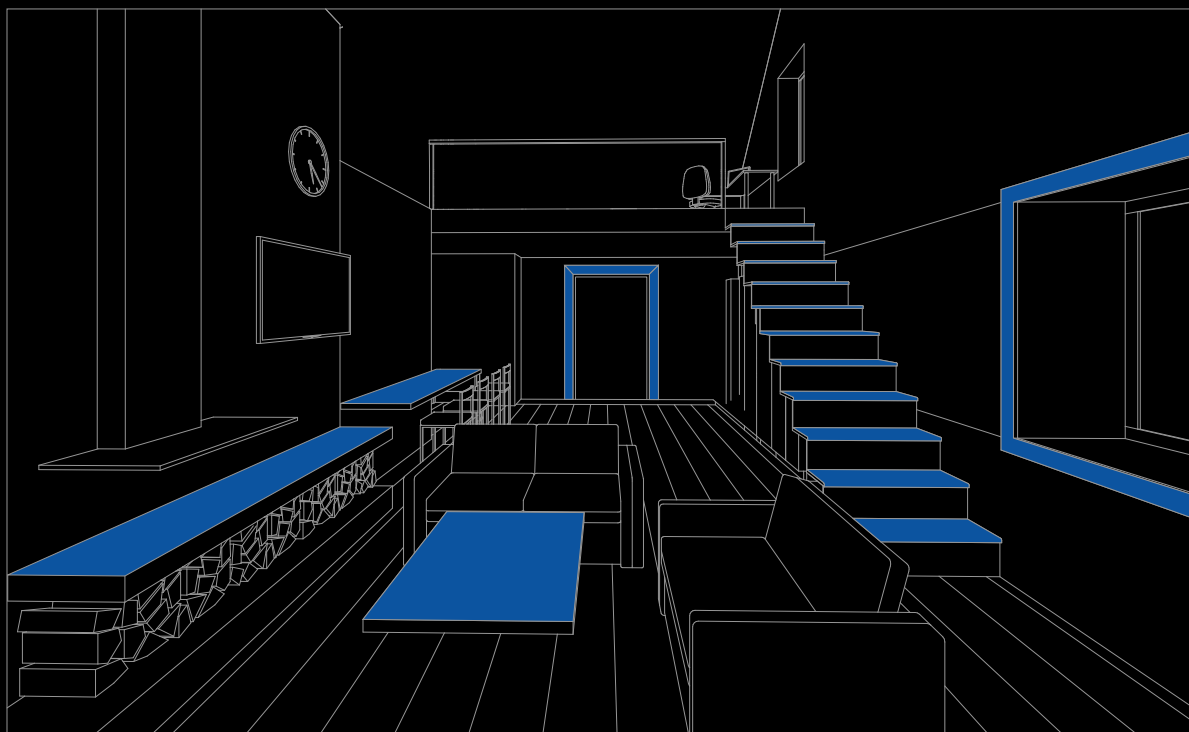

FULLBODY

APPLICATIONS