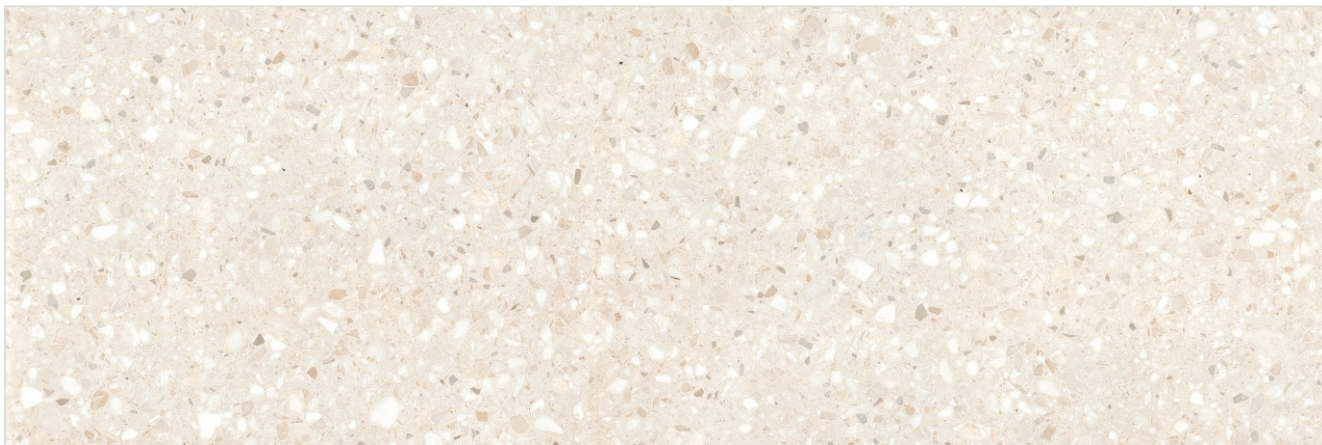

Face 1

Breccia Max

Size
800x2400mm

Thickness
15mm

Finish
Glossy

Typology
Colorbody

Face 1

Cosmic Beige