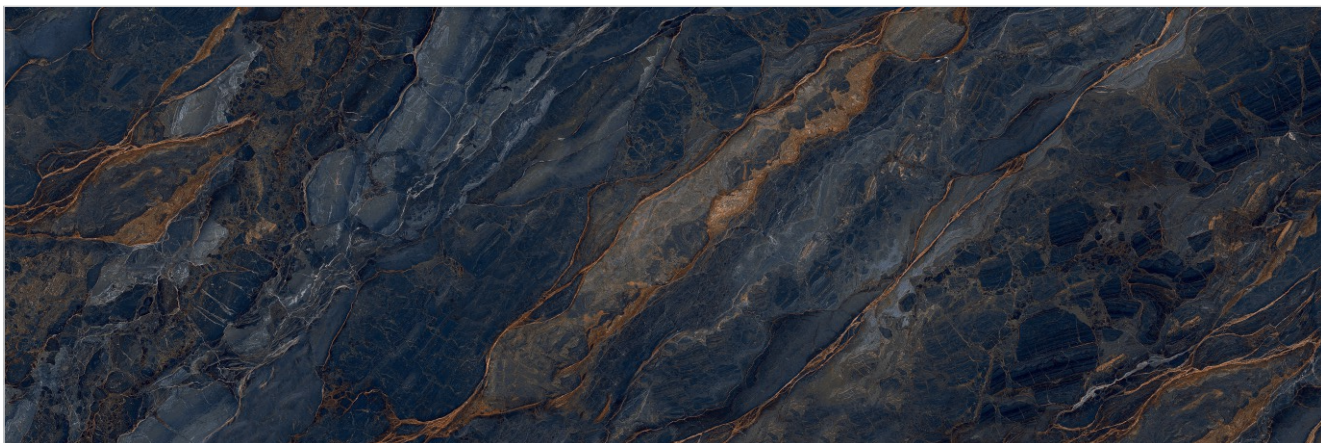

Monet Black

Size
800x2400mm

Thickness
15mm

Finish
Glossy

Typology
Colorbody

Face 1

BLACK BODY