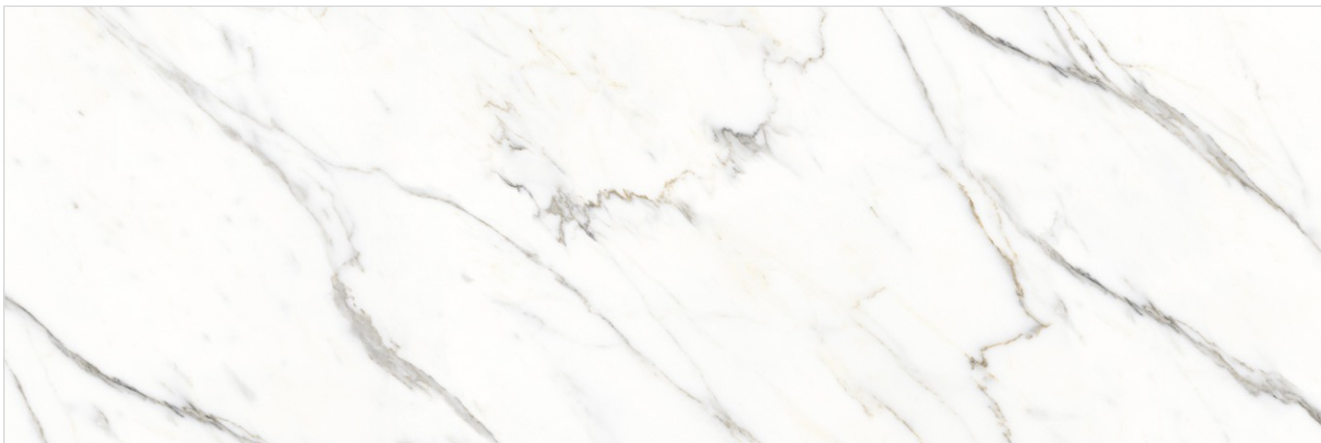

Pacific White

<u>Size</u>	<u>Thickness</u>	<u>Finish</u>	<u>Typology</u>	Face 1
800x2400mm	15mm	Carving	Colorbody	

WHITE BODY