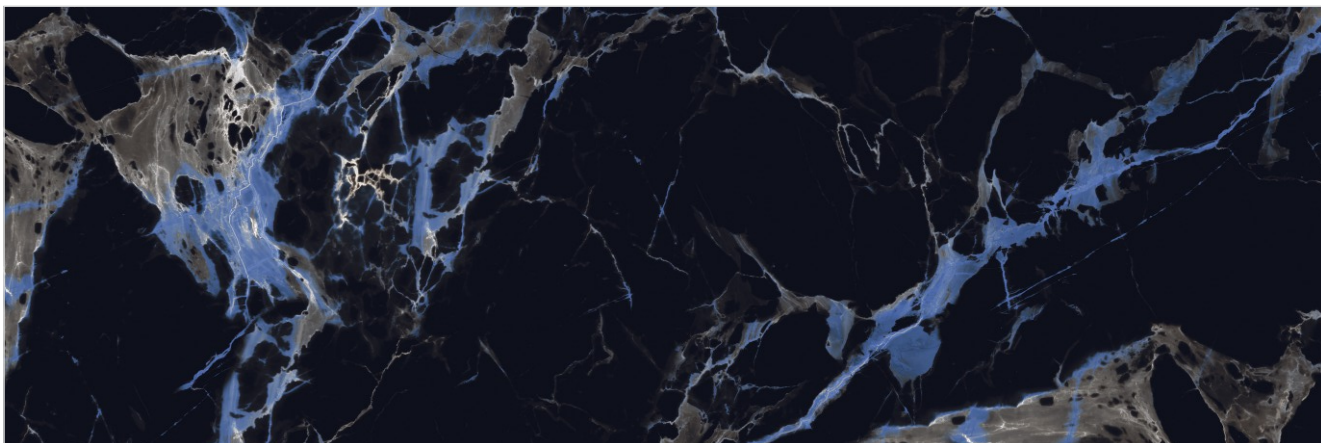

Nero Marquina

Size
800x2400mm

Thickness
15mm

Finish
Glossy

Typology
Colorbody

Face 1

Ocean Blue

Size
800x2400mm