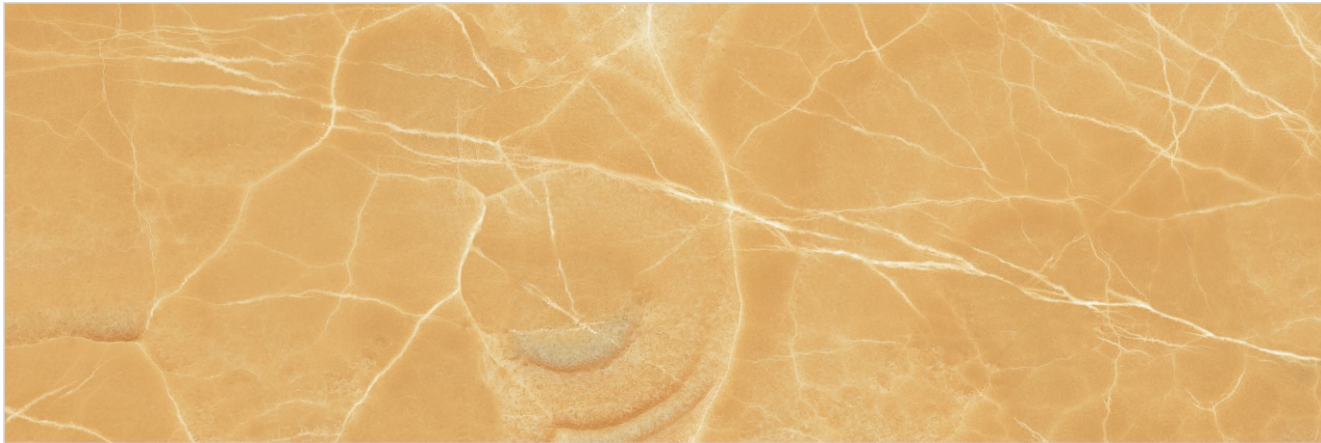

Mango Onyx

<u>Size</u>	<u>Thickness</u>	<u>Finish</u>	<u>Typology</u>	Face 1
800x2400mm	15mm	Glossy	Colorbody