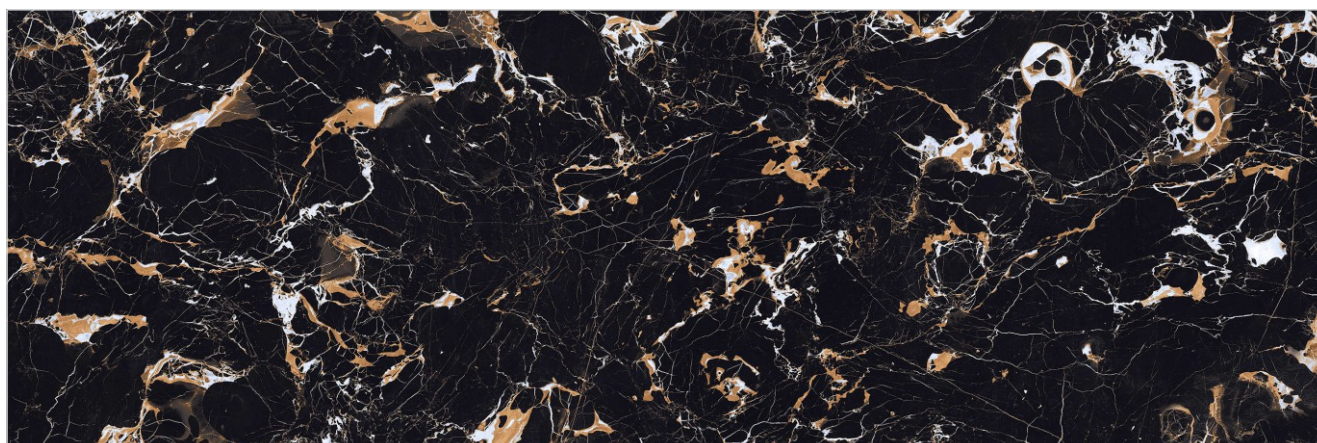

Flooring Heavy Traffic Area

Step & Riser

Wash Basin Top

Table Top

Ocean Blue

Opal Blue

<u>Size</u>	<u>Thickness</u>	<u>Finish</u>	<u>Typology</u>	Face 1
800x2400mm	15mm	Glossy	Colorbody	

Portoro Gold