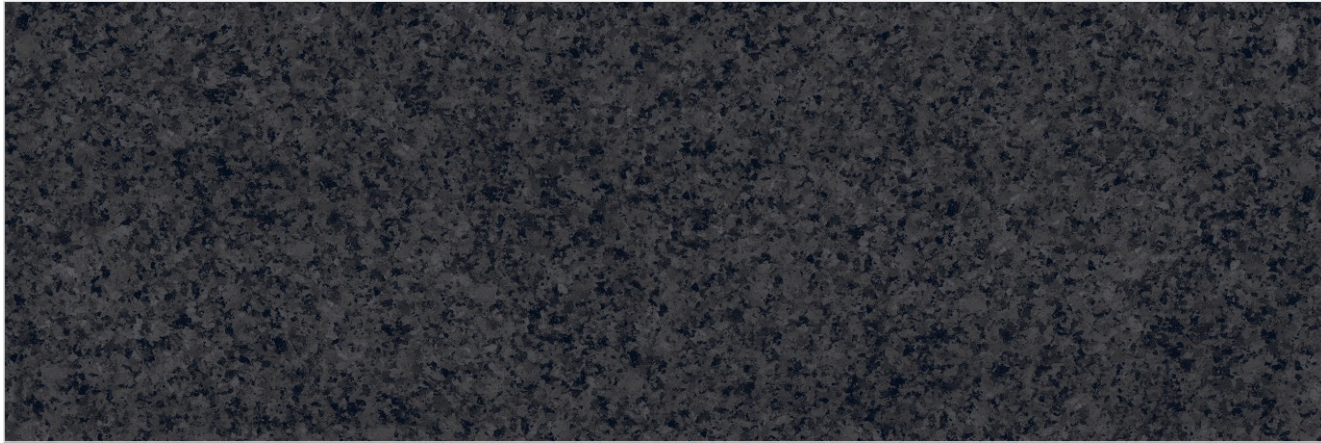

Mushroom Black

Size
800x2400mm

Thickness
15mm

Finish
Glossy

Typology
Colorbody

Face 1