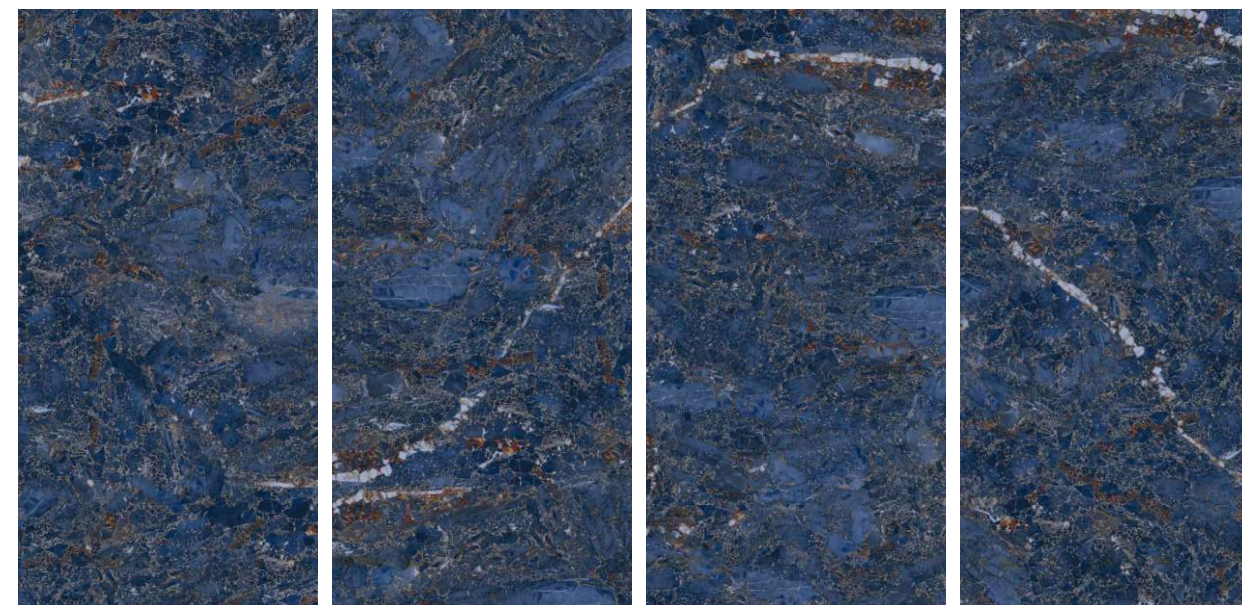

MADISON

4
RANDOMS

**Technical
Characteristics**