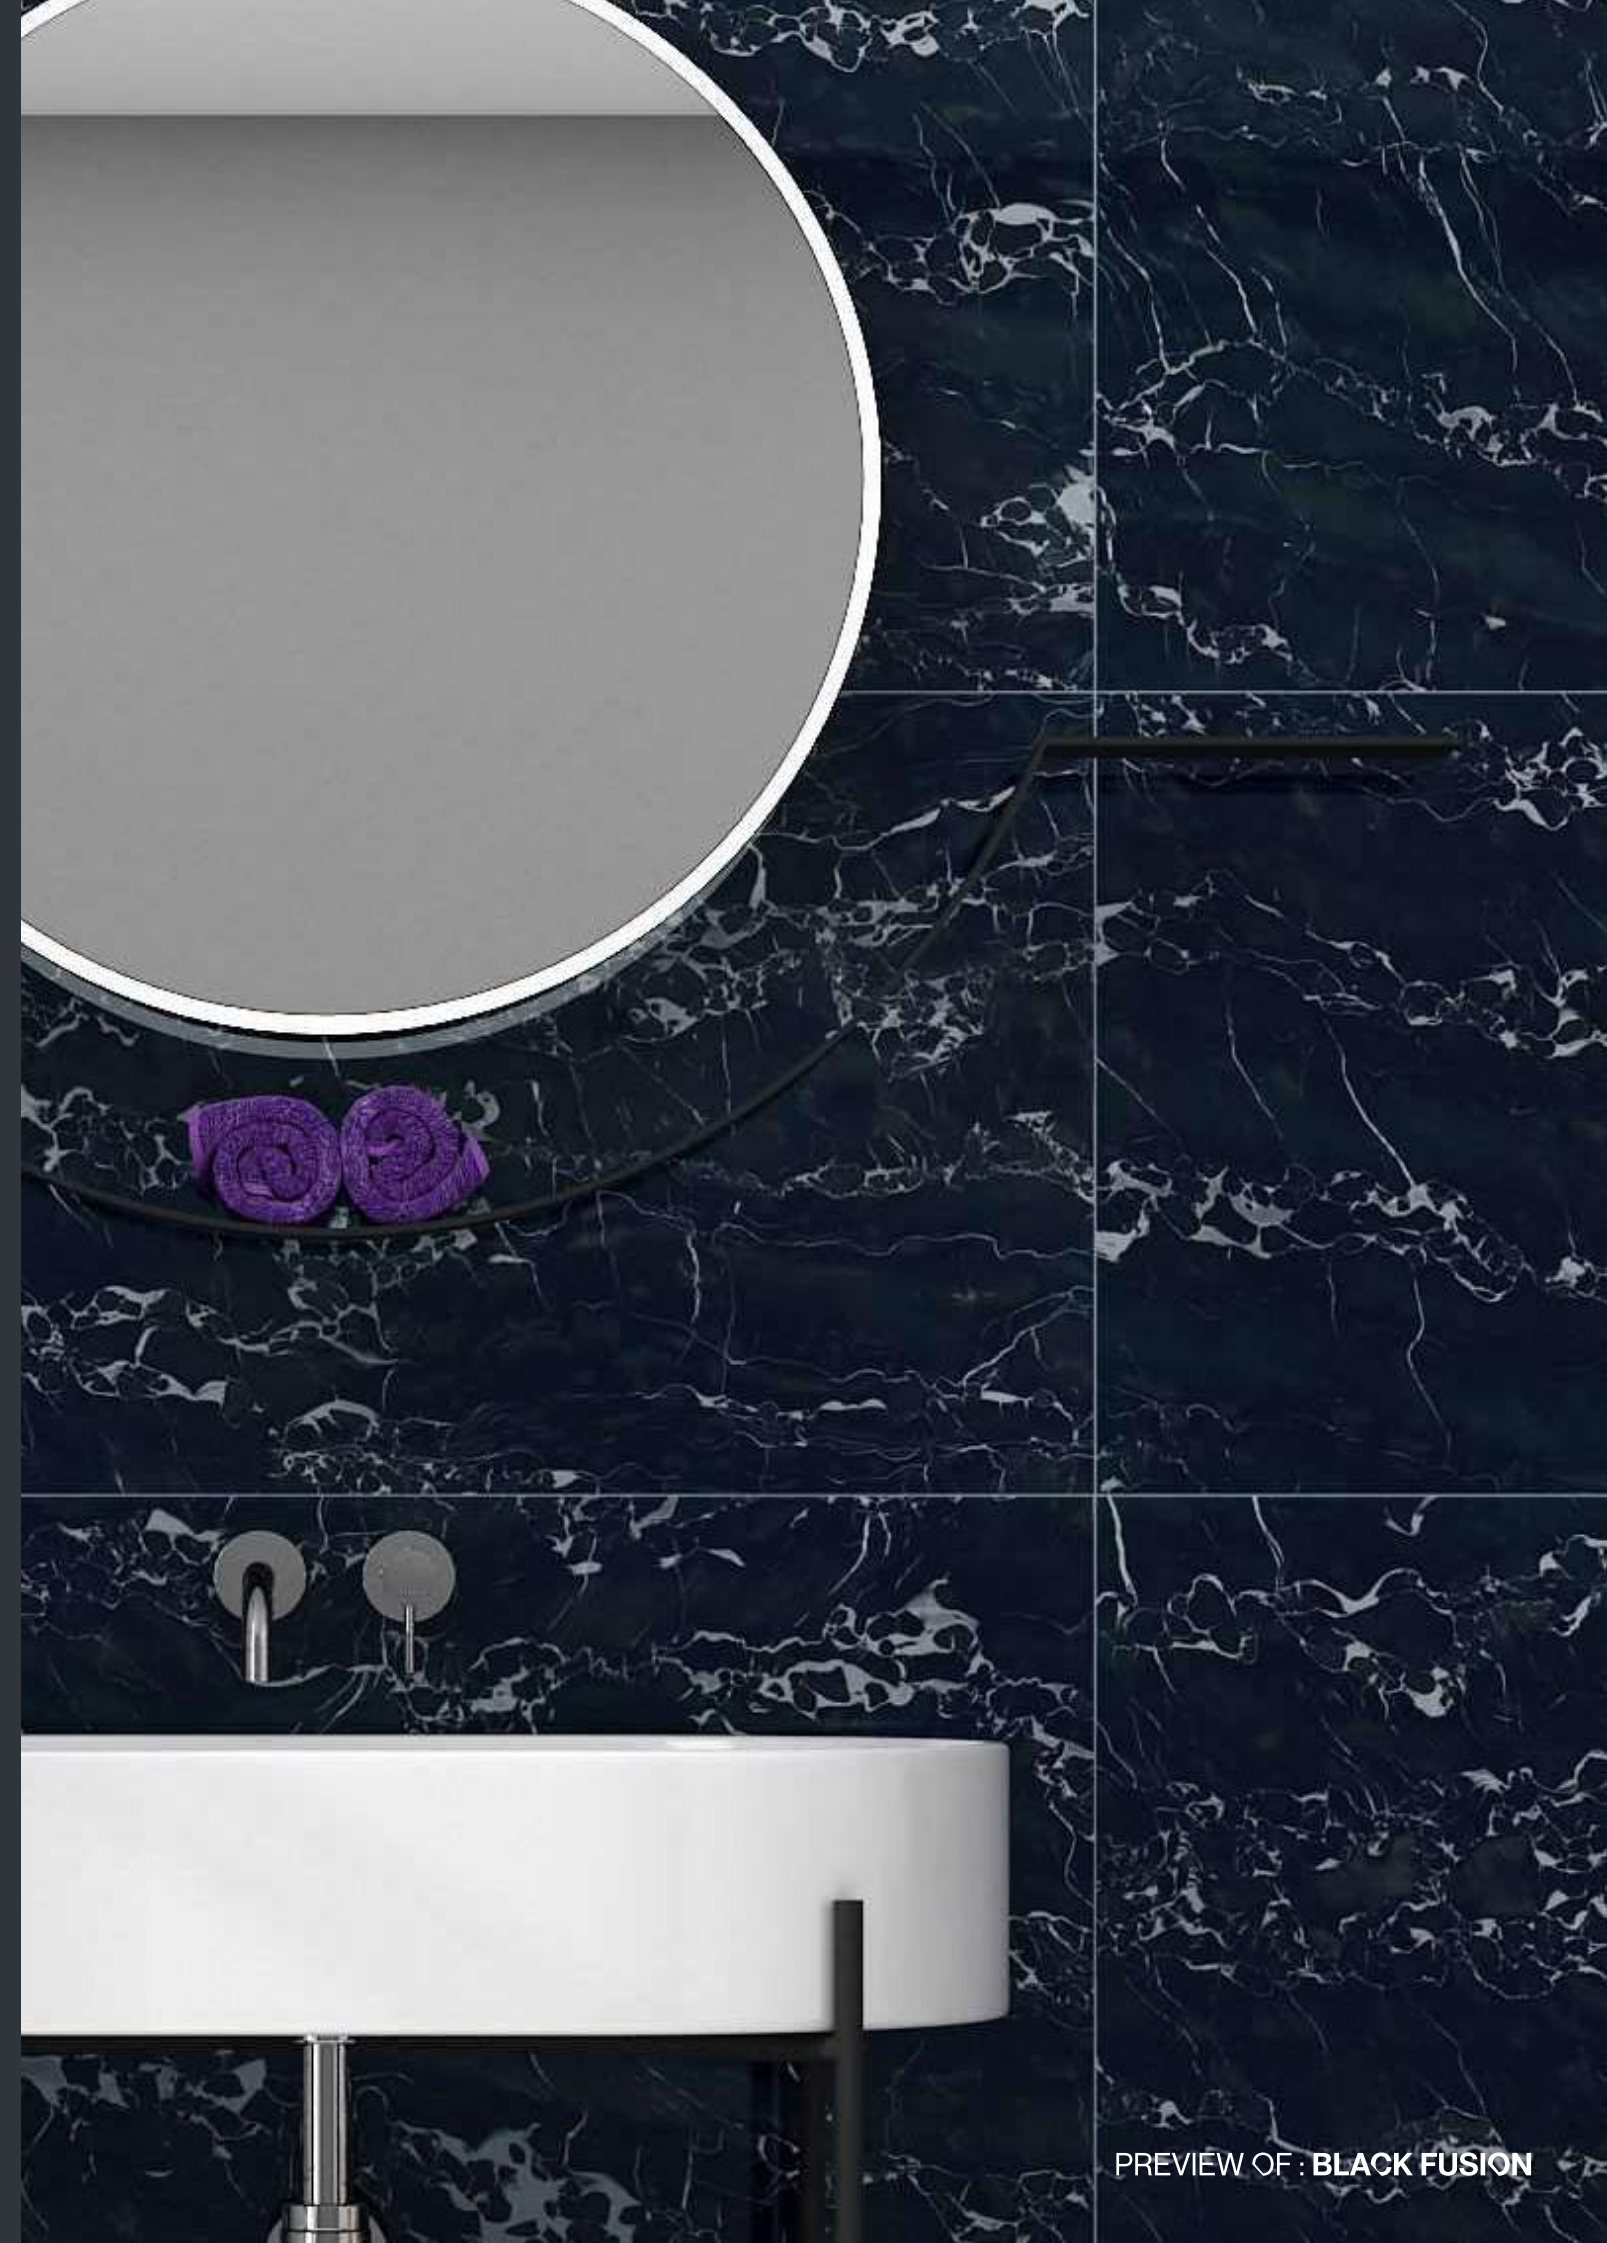

60x120cm / 2'x4'
HIGH GLOSS SURFACE

CREATE A VIBRANT AND COMFORTABLE SPACE

A beautiful recreation of resin in its purest form. With light bouncing off the material creating an almost wax-like finish, this line lends designs a minimal yet sophisticated tone.

PREVIEW OF : **BLACK FUSION**