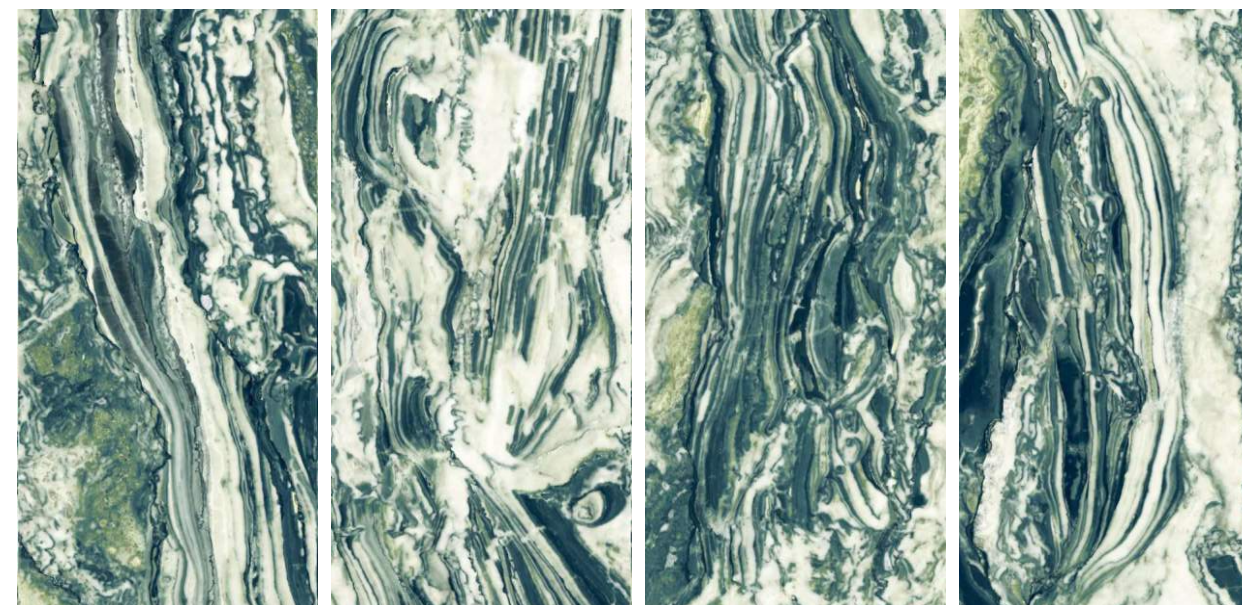

**4**  
RANDOMS

**Technical  
Characteristics**

60x120cm / 2'x4'  
HIGH GLOSH SURFACE