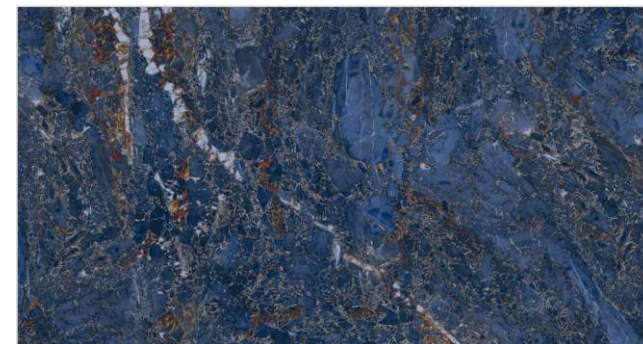

## More Sustainable

The collection is made from exceptionally durable and recyclable material, giving it an edge with its ecological and ecofriendliness.

PRODUCT RANGE

60x120cm / 2'x4'  
HIGH GLOSH SURFACE