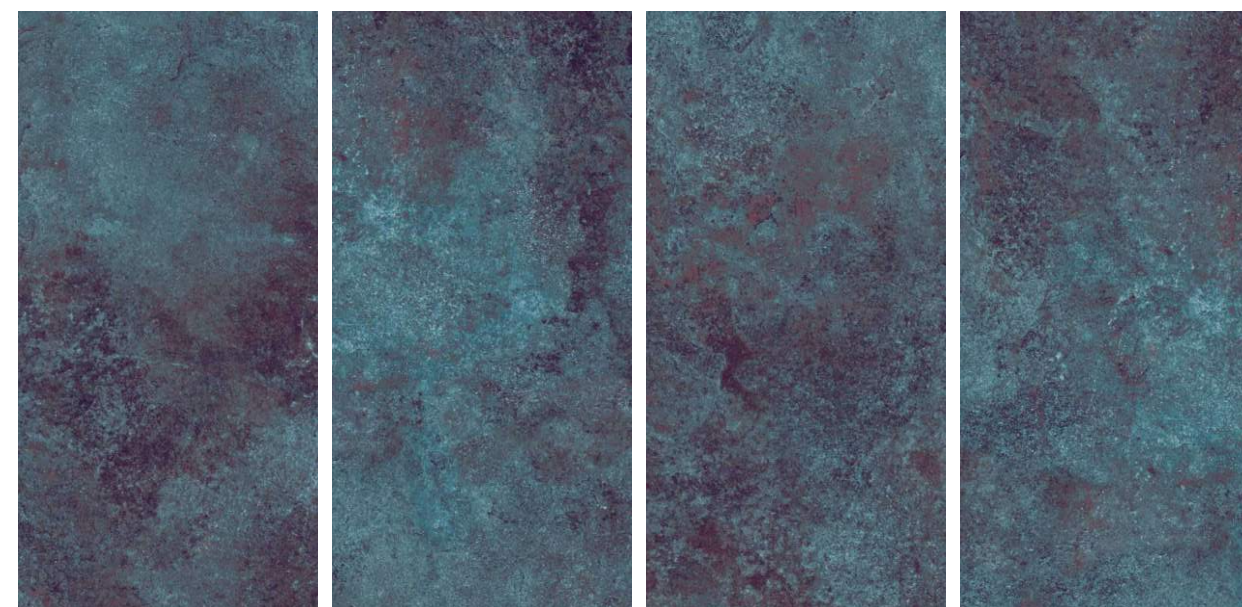

Thickness

09mm
Approx

Size

600x1200mm
60x120cm / 2'x4'

Finish

High Gloss
Surface

VENECIA