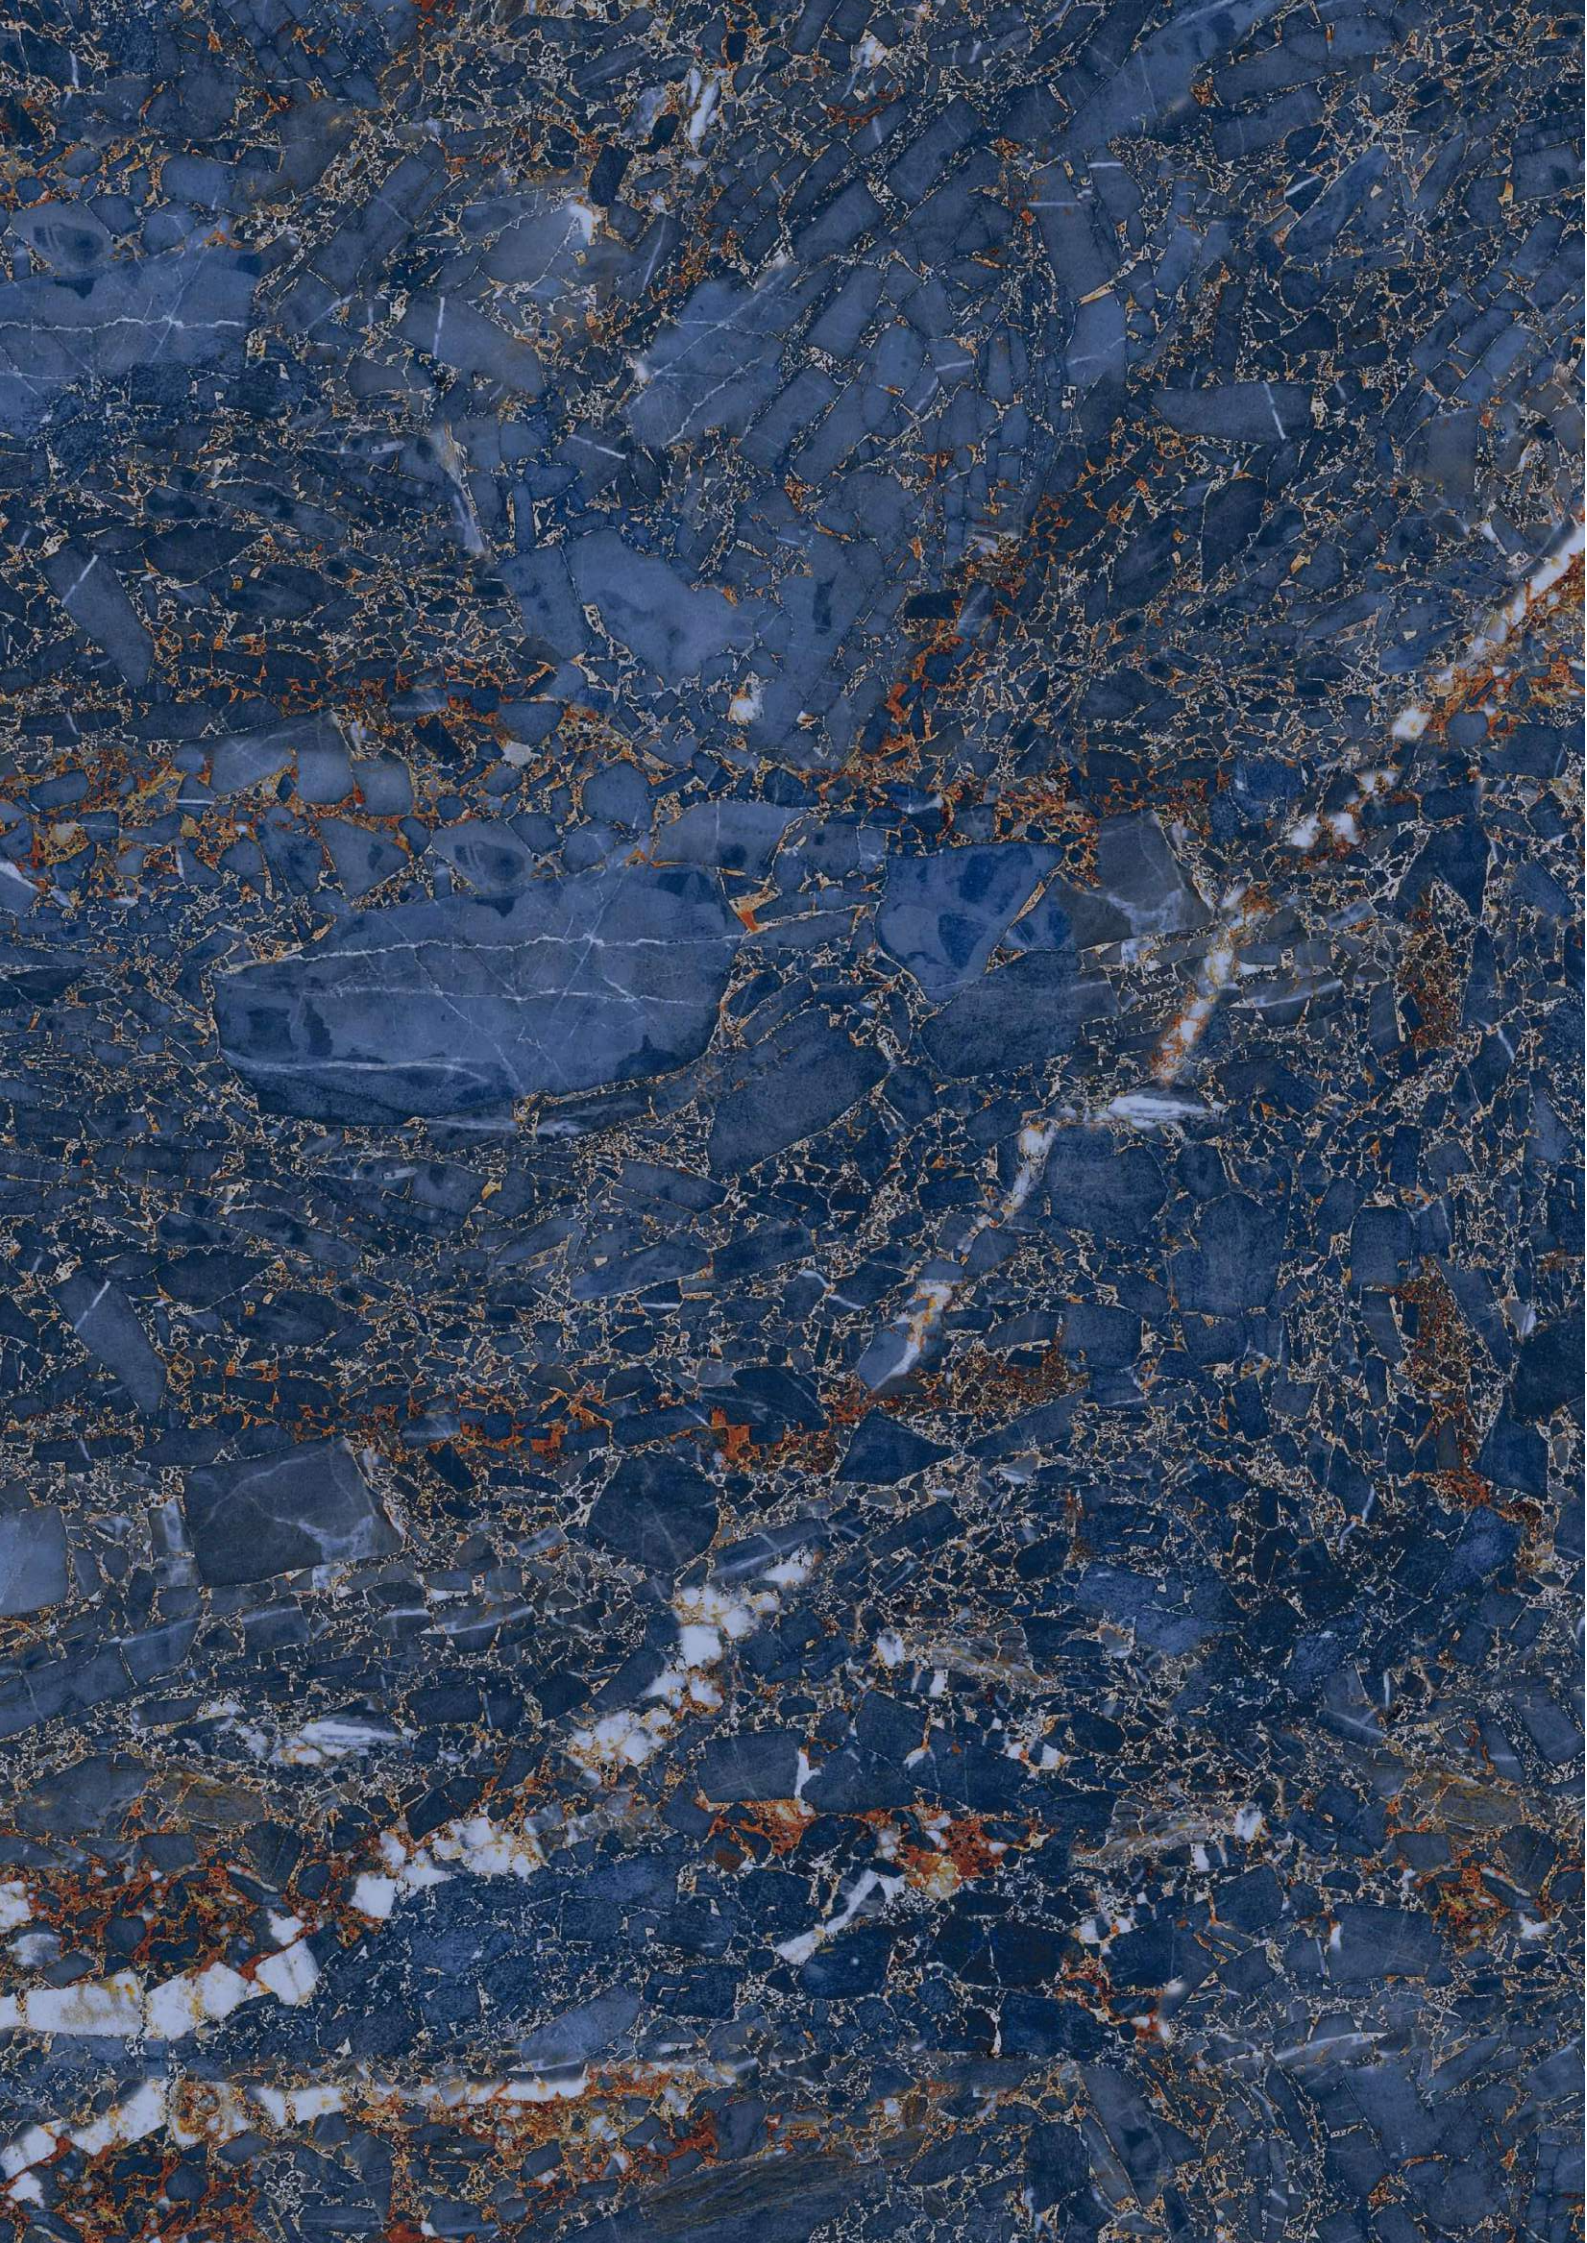

Thickness

09mm
Approx

Size

600x1200mm
60x120cm / 2'x4'

Finish

High Gloss
Surface