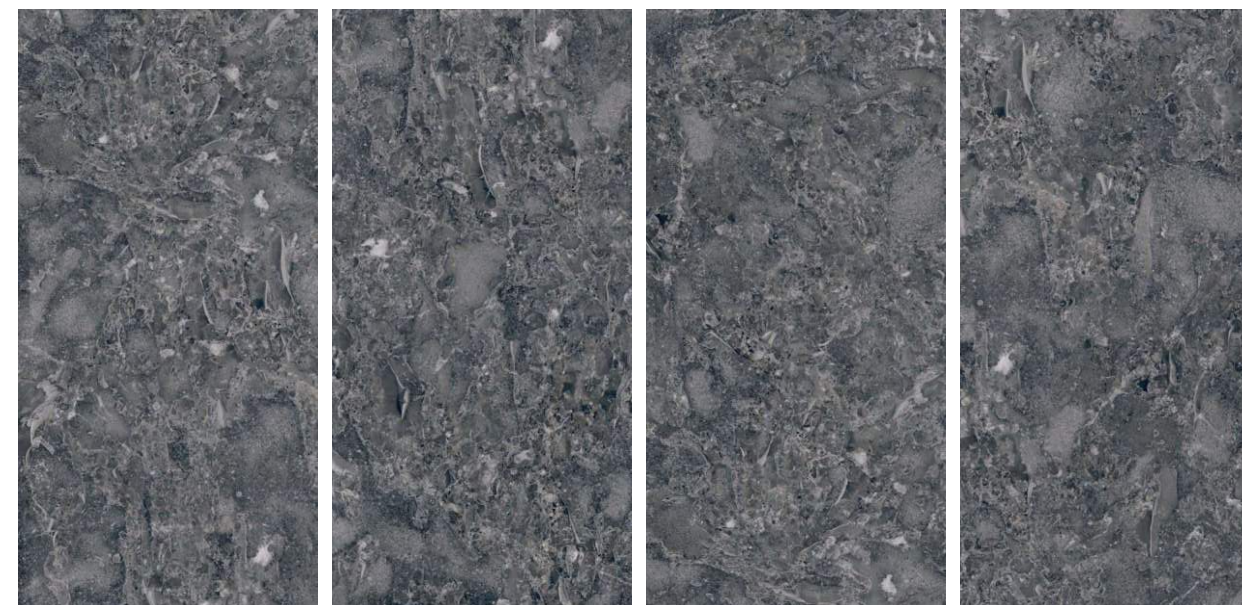

Thickness

09mm
Approx

Size

600x1200mm
60x120cm / 2'x4'

Finish

High Gloss
Surface

VEGAS

4
RANDOMS

**Technical
Characteristics**