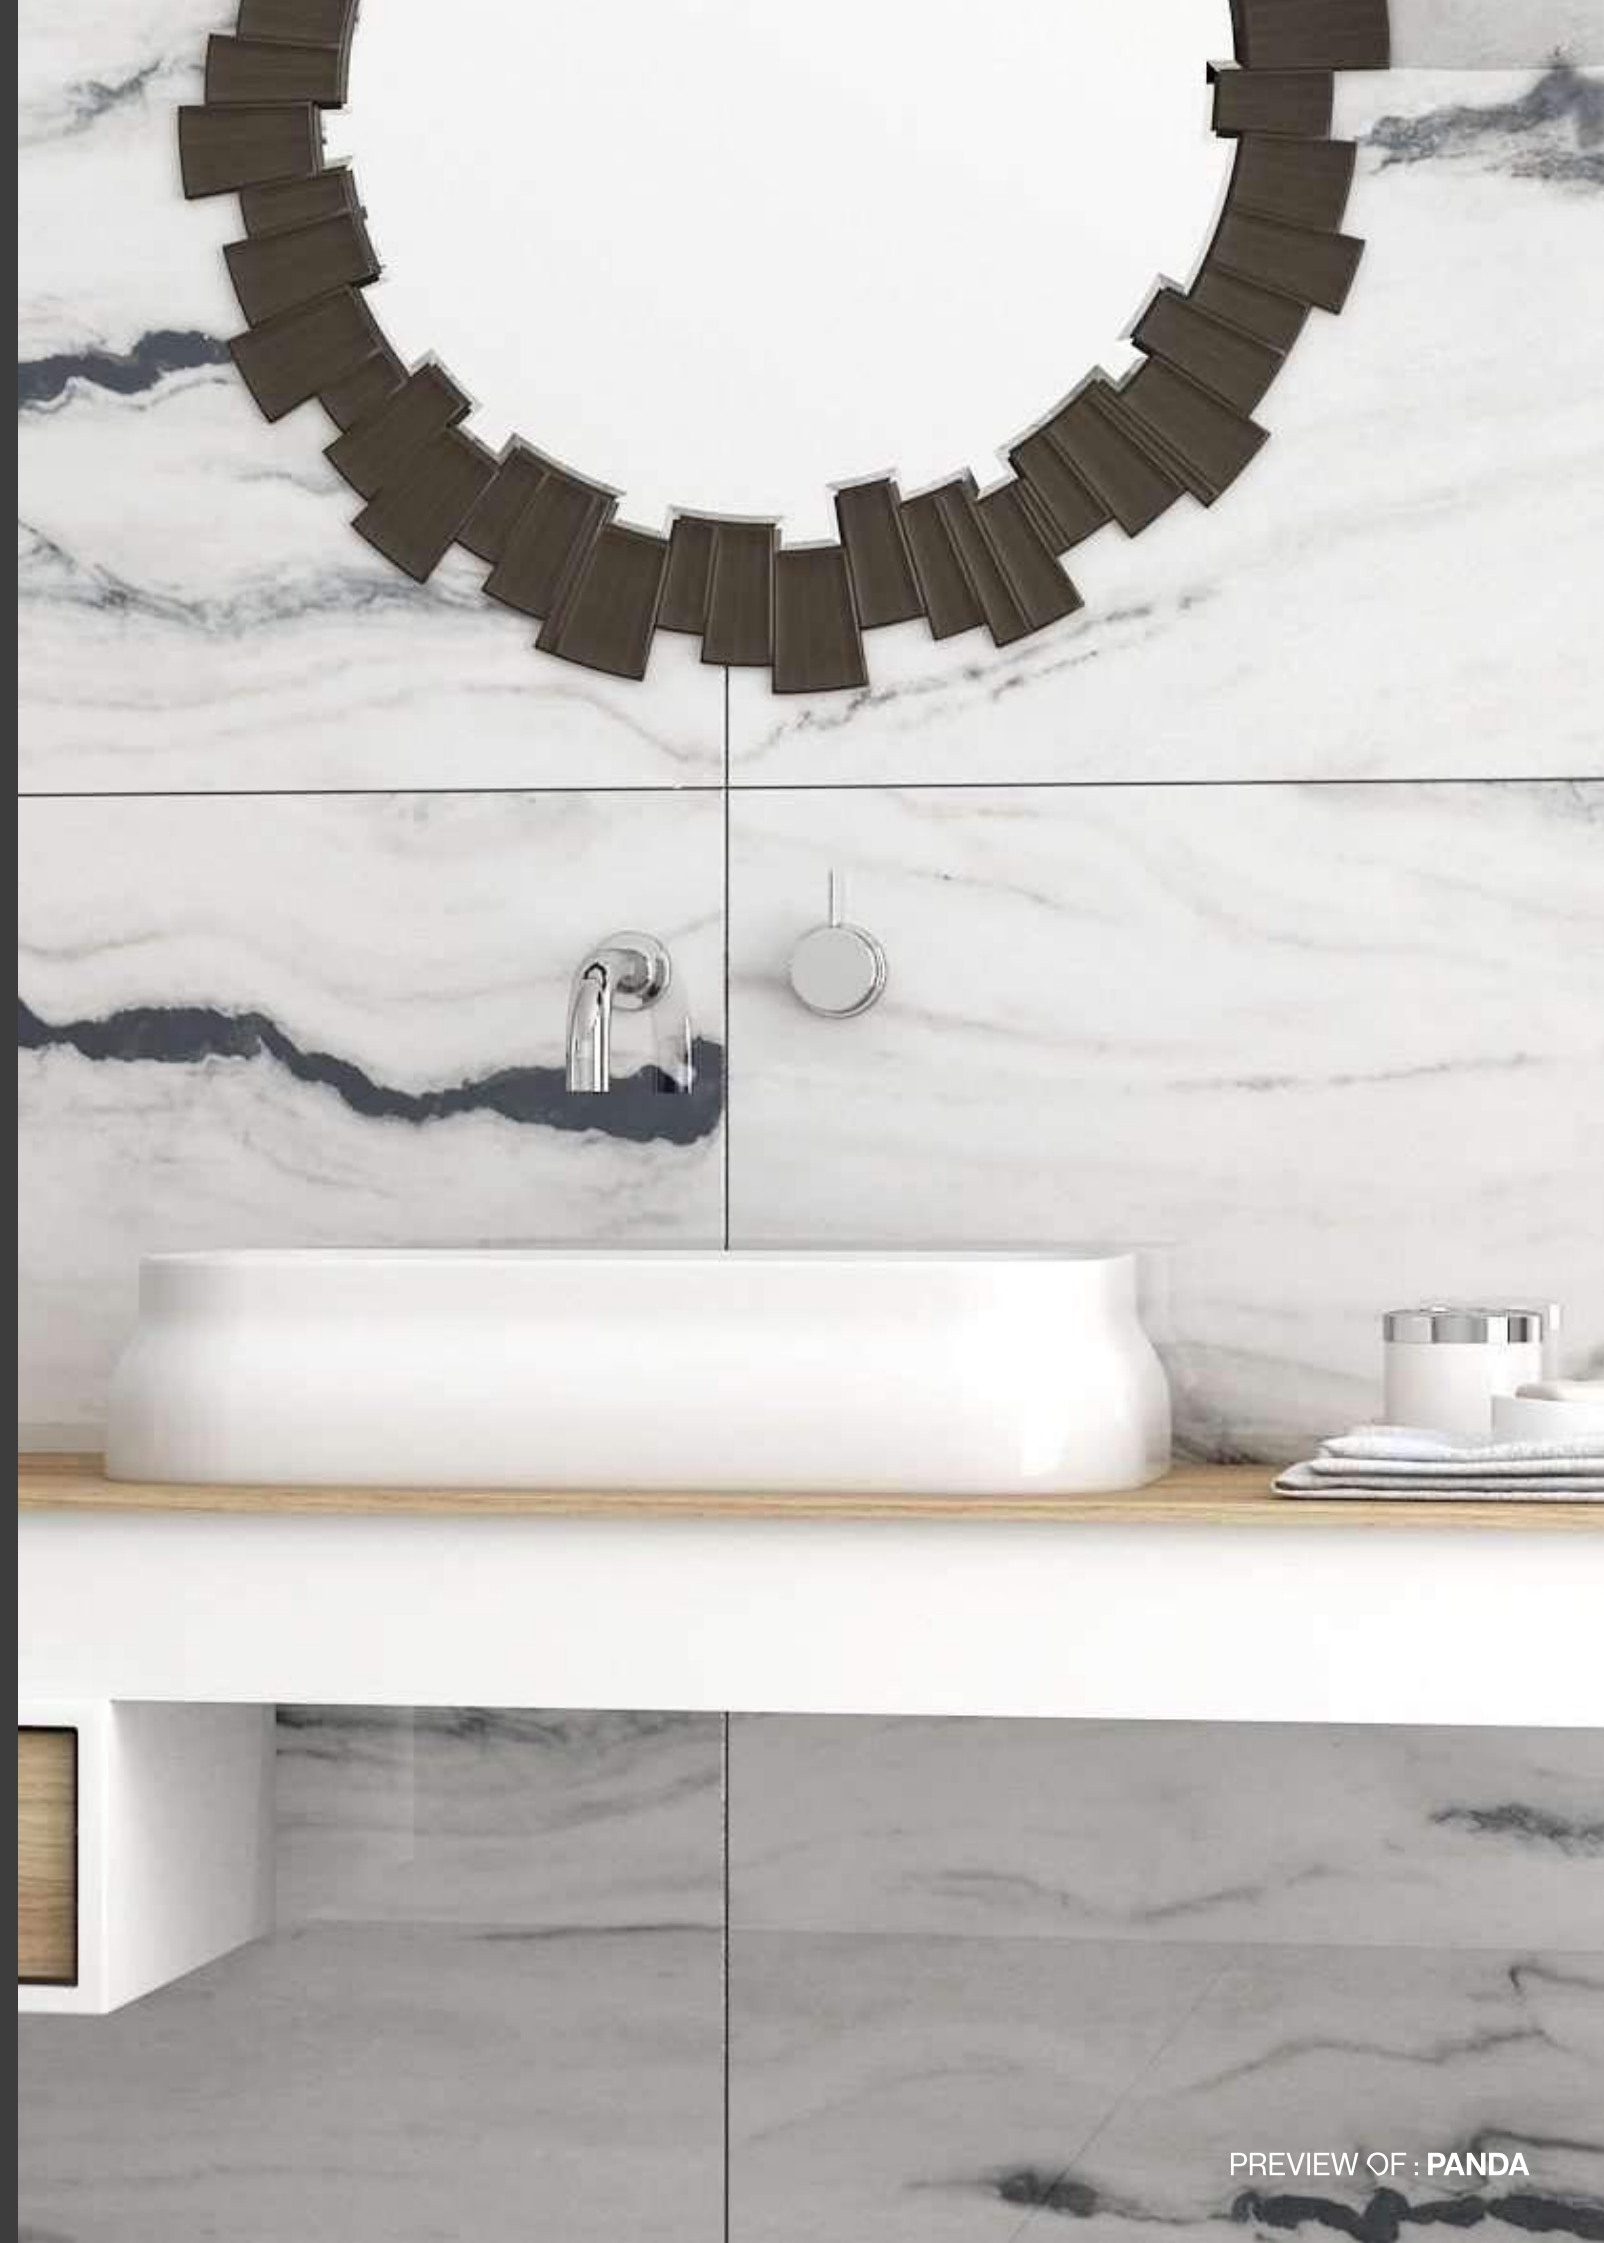

60x120cm / 2'x4'
HIGH GLOSH SURFACE

A CLASSIC DESIGN OF SERENE ART AND BEAUTY

Get the absolute most out of your home by surrounding yourself with beautiful surrounding yourself with beautiful, natural, high-impact tiling that breaks down boundaries.