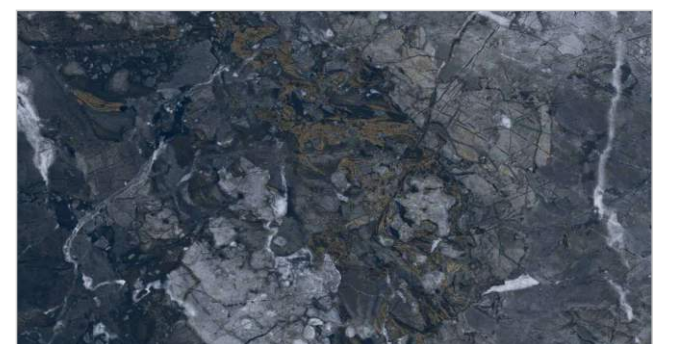

## More Sustainable

The collection is made from exceptionally durable and recyclable material, giving it an edge with its ecological and ecofriendliness.

PRODUCT RANGE

60x120cm / 2'x4'  
HIGH GLOSH SURFACE