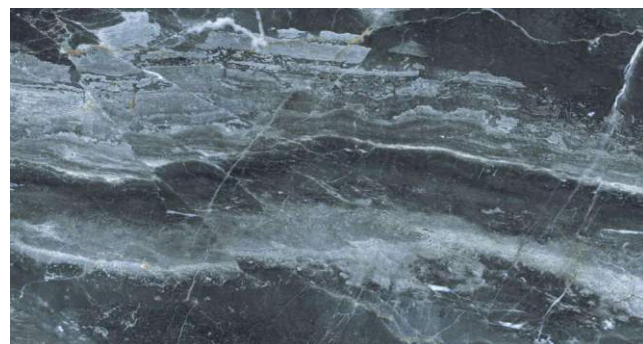

## More Sustainable

The collection is made from exceptionally durable and recyclable material, giving it an edge with its ecological and ecofriendliness.

PRODUCT RANGE

60x120cm / 2'x4'  
HIGH GLOSH SURFACE