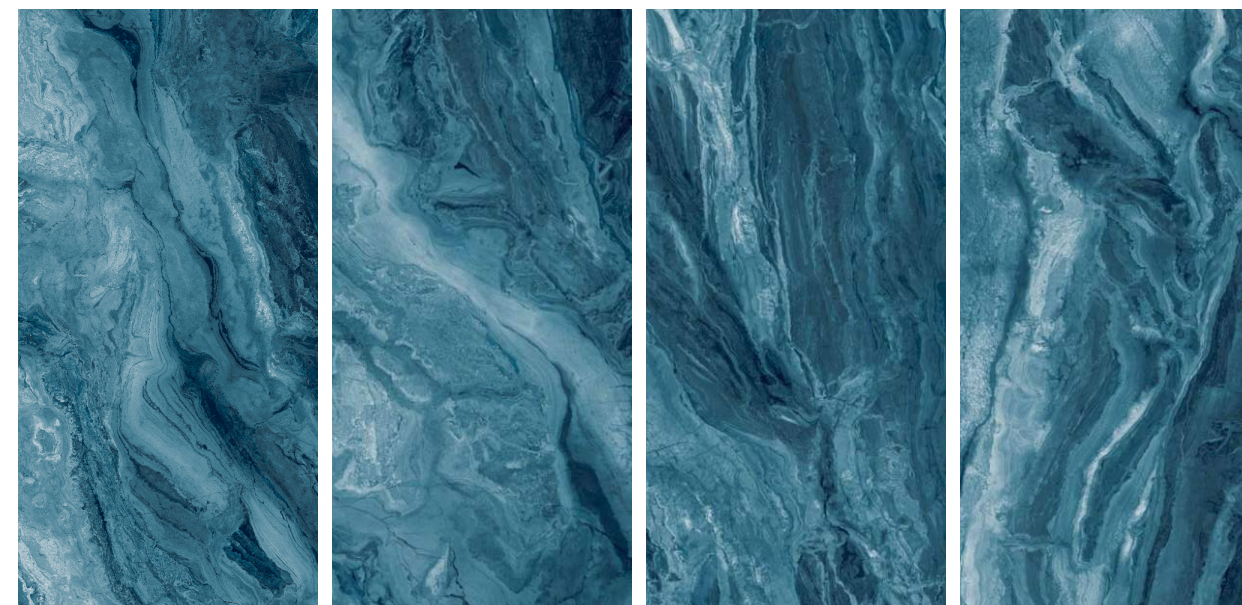

PREVIEW OF : VENUS

**Thickness**

09mm  
Approx

**Size**

600x1200mm  
60x120cm / 2'x4'

**Finish**

High Gloss  
Surface

**VENUS**