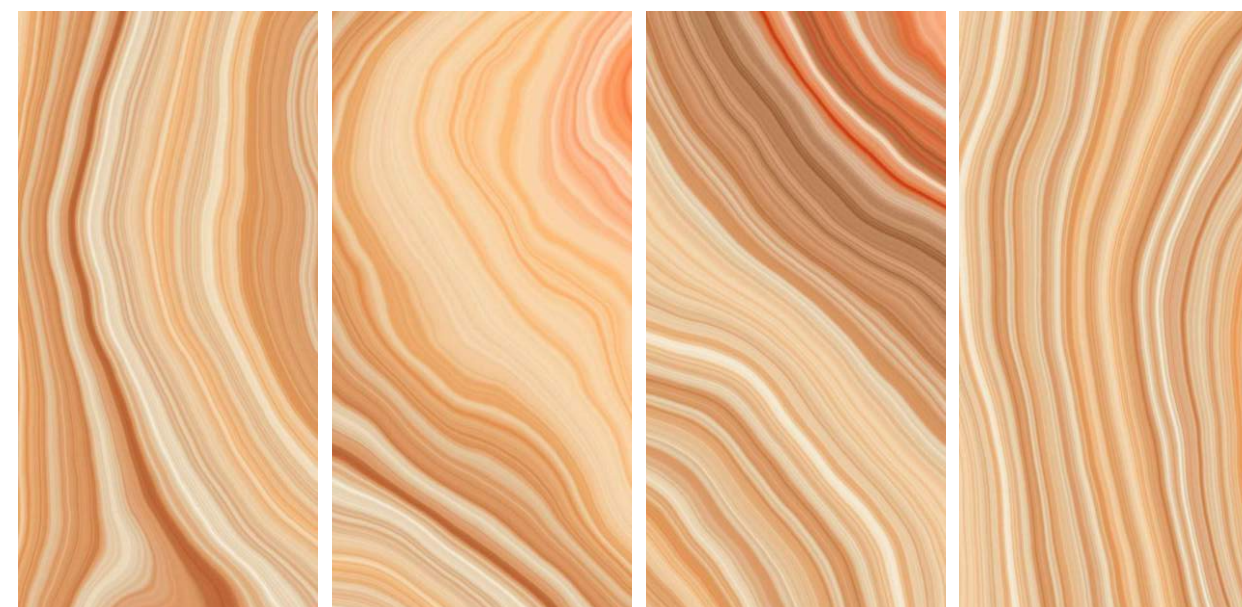

Thickness

09mm
Approx

Size

600x1200mm
60x120cm / 2'x4'

Finish

High Gloss
Surface

CORDOBA FANTA