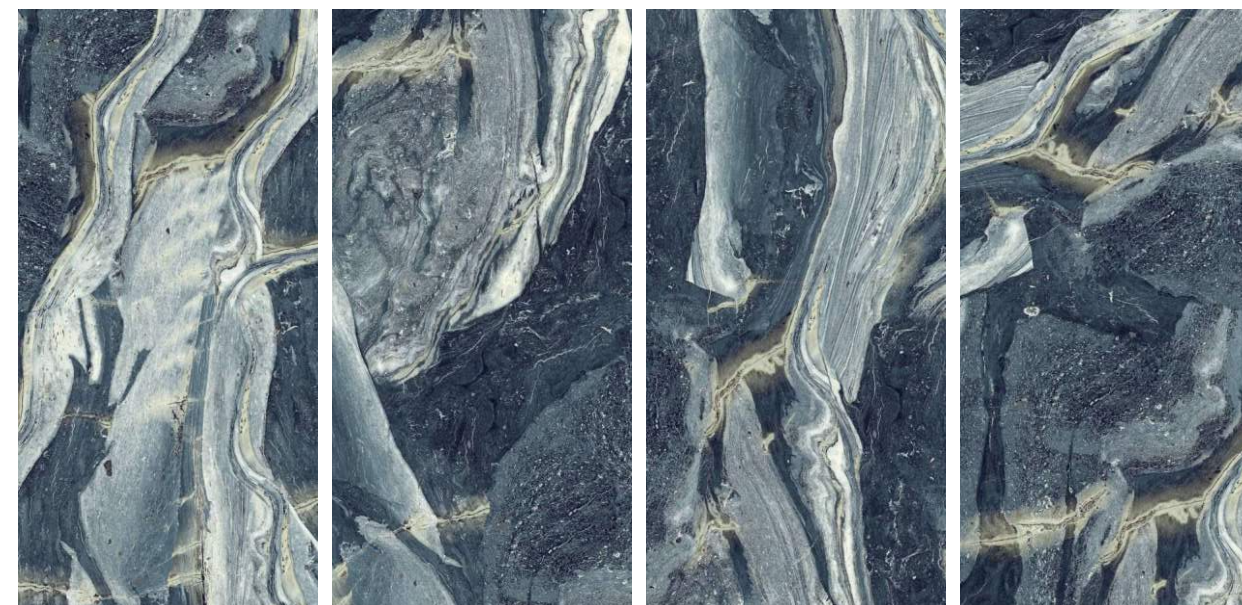

PREVIEW OF : SHARK BLUE

**Thickness**

09mm  
Approx

**Size**

600x1200mm  
60x120cm / 2'x4'

**Finish**

High Gloss  
Surface

**SHARK BLUE**