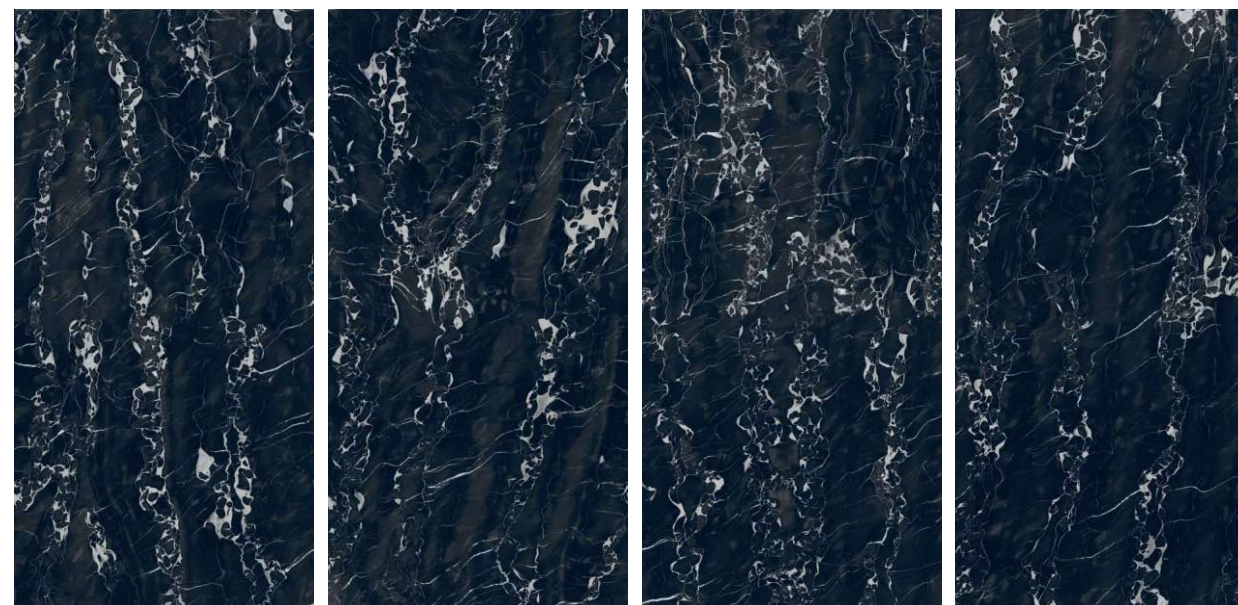

**4**  
RANDOMS

**Technical  
Characteristics**

60x120cm / 2'x4'  
HIGH GLOSH SURFACE