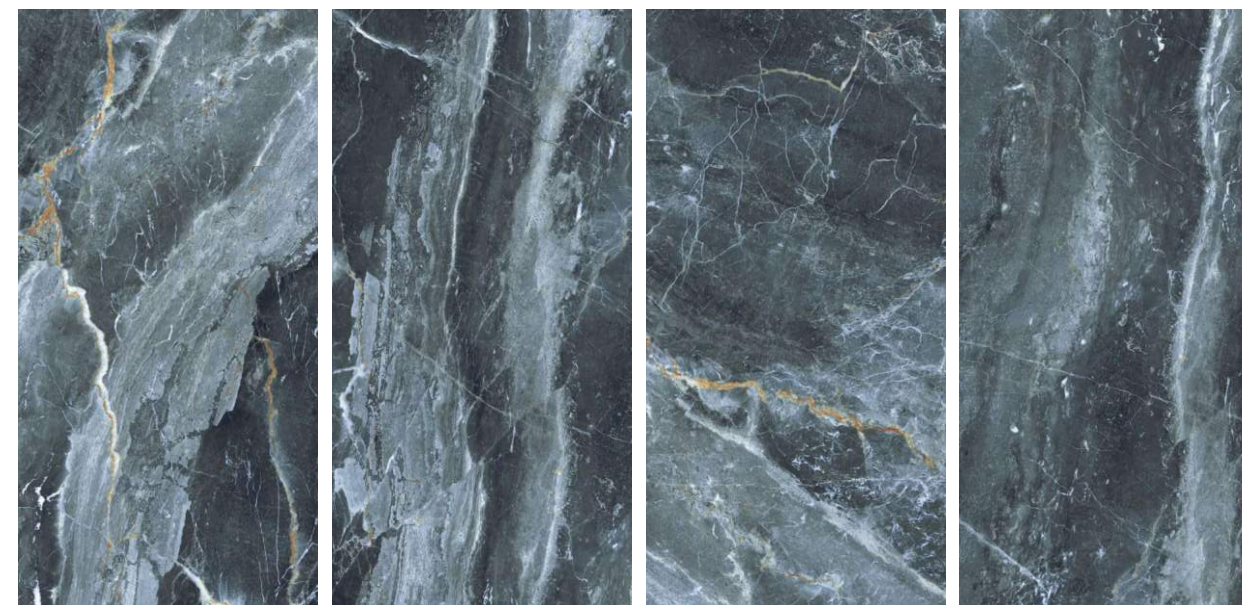

Thickness

09mm
Approx

Size

600x1200mm
60x120cm / 2'x4'

Finish

High Gloss
Surface

DUMAS MOLD