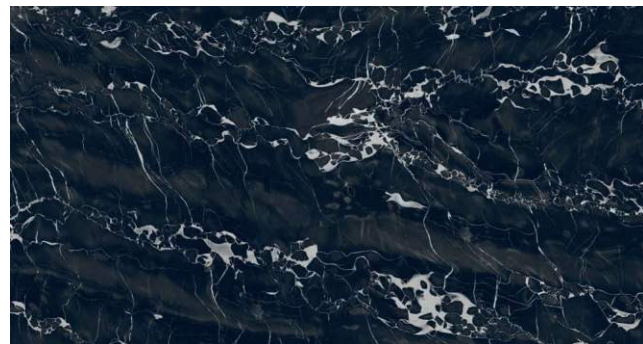

## More Sustainable

The collection is made from exceptionally durable and recyclable material, giving it an edge with its ecological and ecofriendliness.

PRODUCT RANGE

60x120cm / 2'x4'  
HIGH GLOSH SURFACE