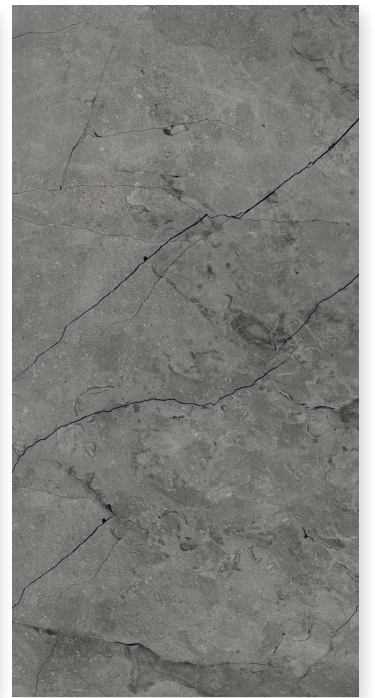

SIZE
800 X 1600MM

THICKNESS
9MM

ATENA GRIGIO CR

ureza
GRANITO

FINISH
ELECTRA CARVING

RANDOM
4