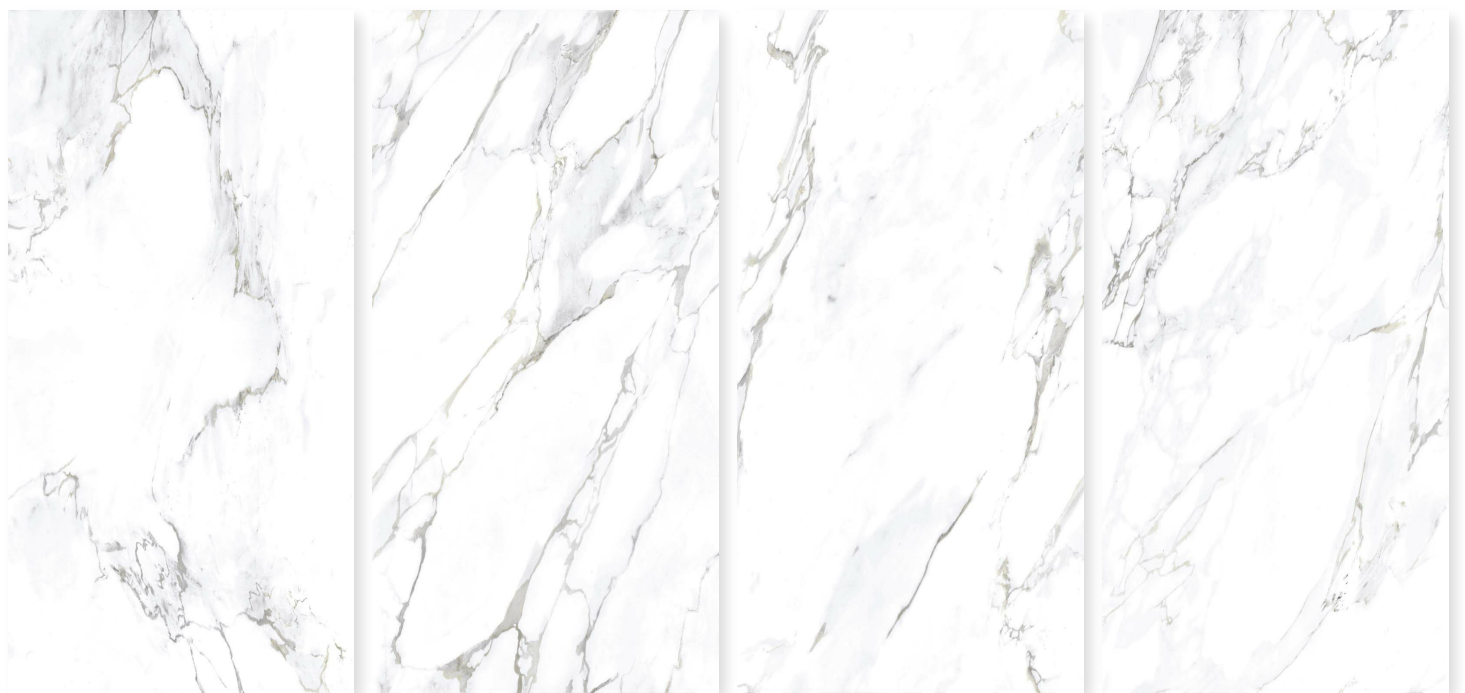

SIZE
800 X 1600MM

THICKNESS
9MM

MODERN STATUARIO CR

FINISH
ELECTRA CARVING

RANDOM
4

 **dureza**
GRANITO

SIZE
800 X 1600MM

THICKNESS
9MM