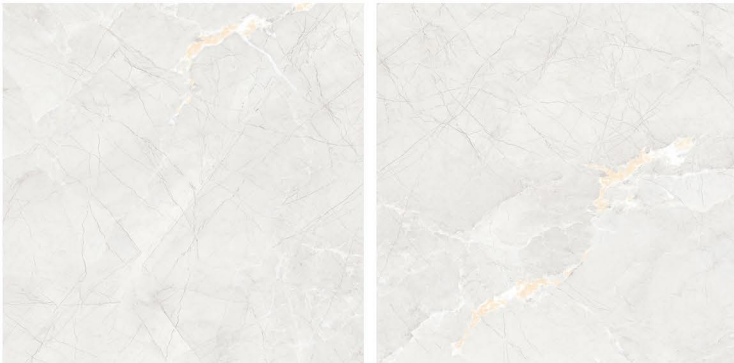

CASTANO WHITE

RANDOM