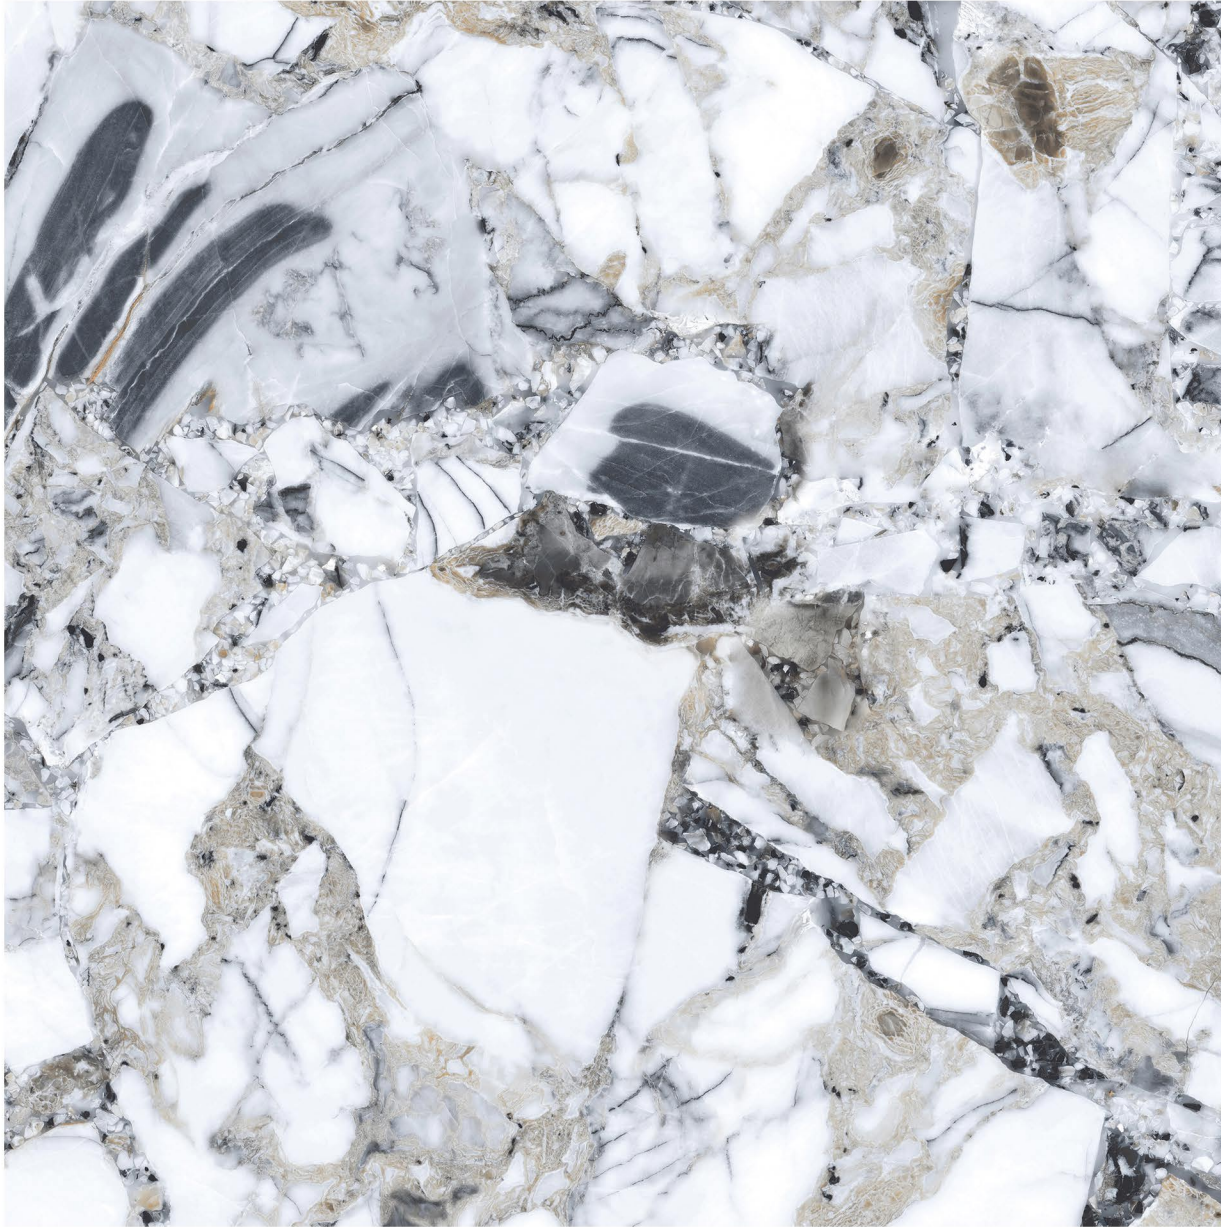

1200 x 1200 mm

MAKARANI WHITE