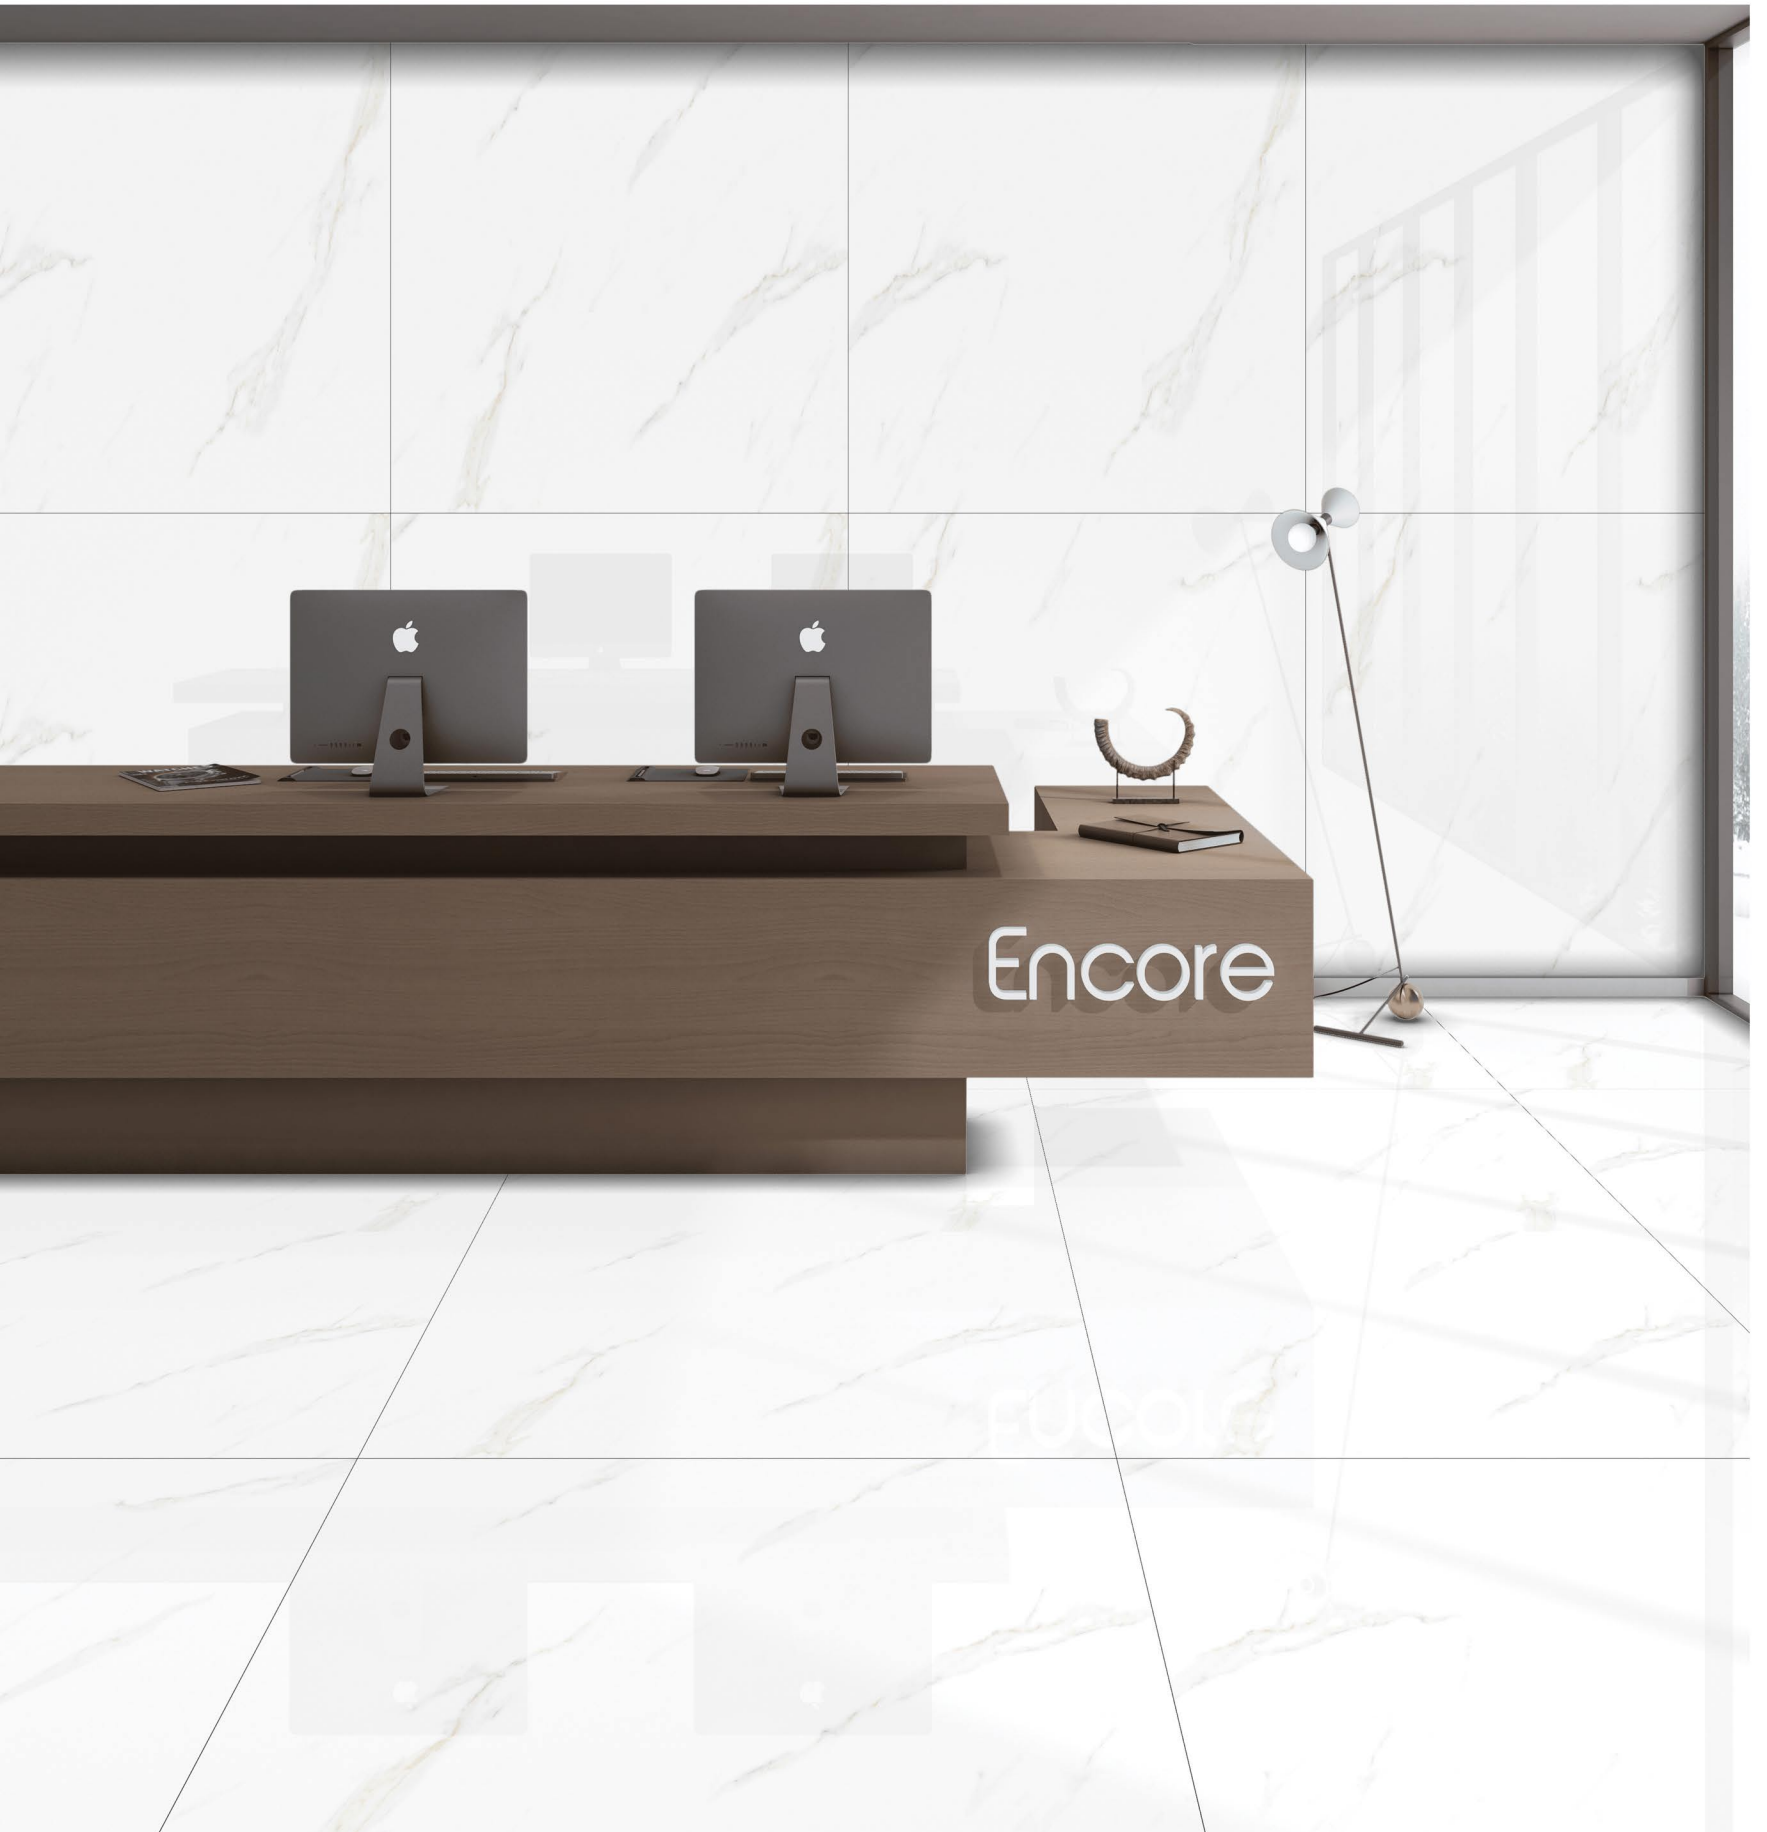

RANDOM

1200 x 1200 mm

SIGNETIC WHITE

RANDOM

GLOSSY

1200 x 1200 mm

CONCEPT OF SMOKE WHITE

1200 x 1200 mm

SMOKE WHITE

12000 x 12000

RANDOM

GLOSSY

1200 x 1200 mm

SMOOTH ONYX

RANDOM

GLOSSY