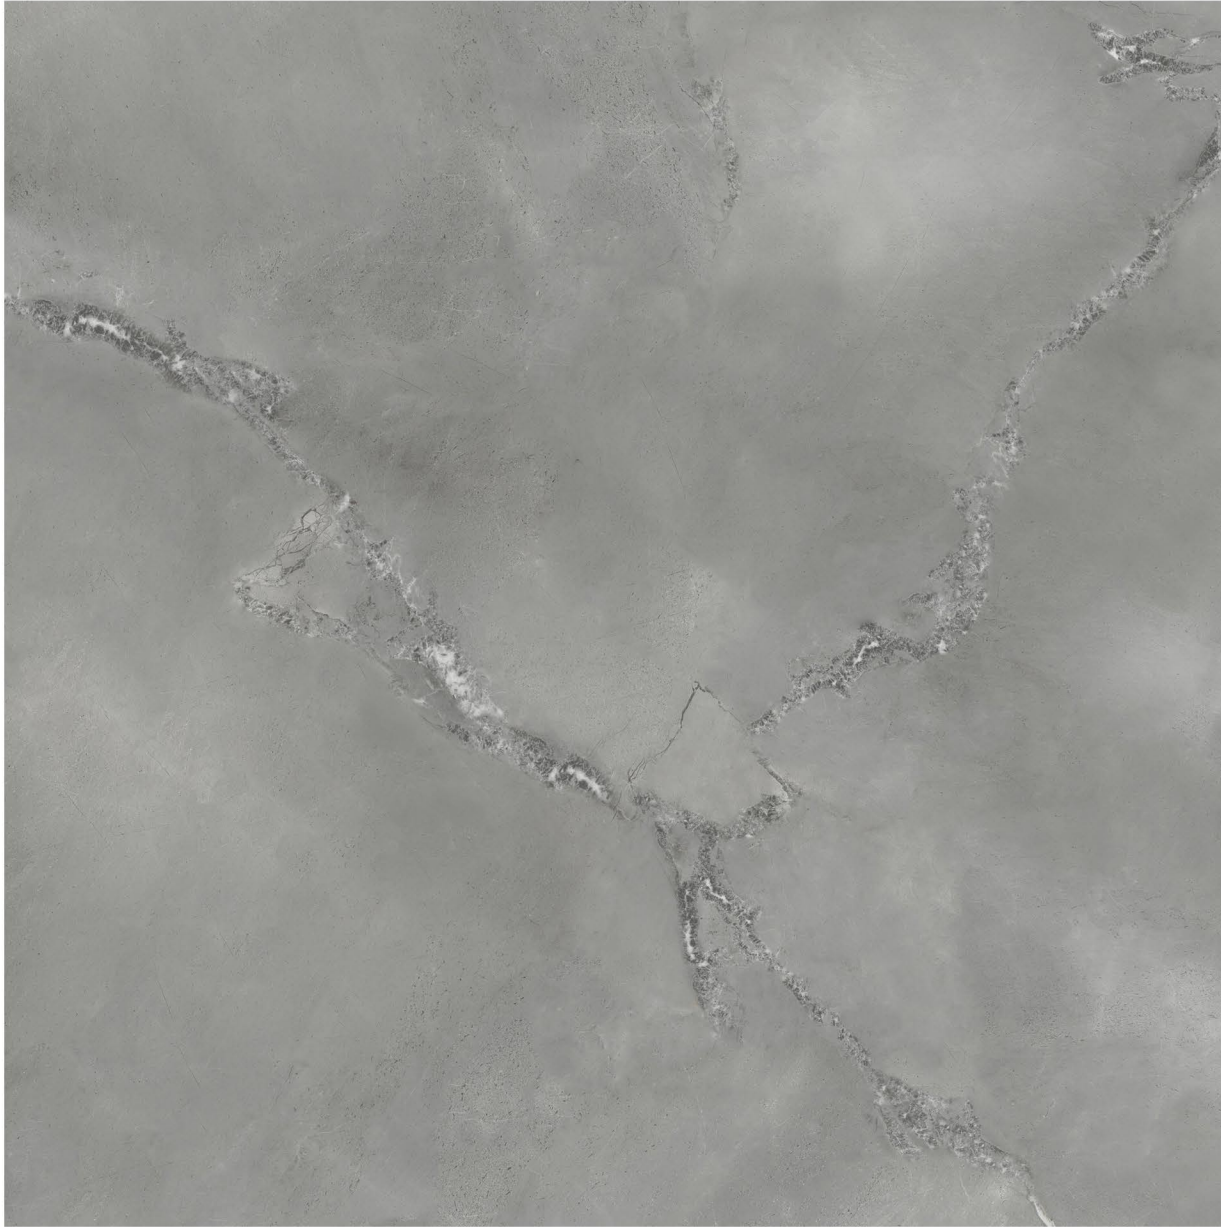

1200 x 1200 mm

VERSILIA STEEL