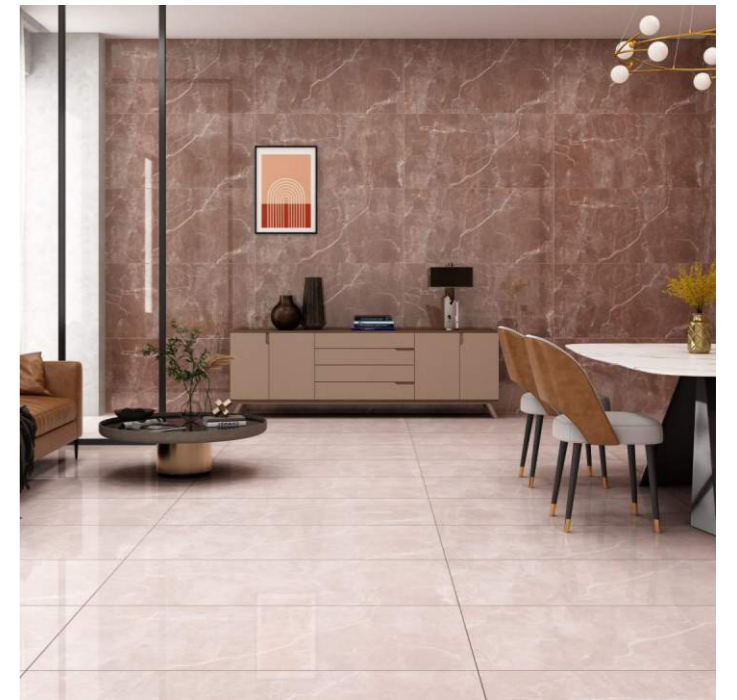

USAGES
POSSIBILITIES