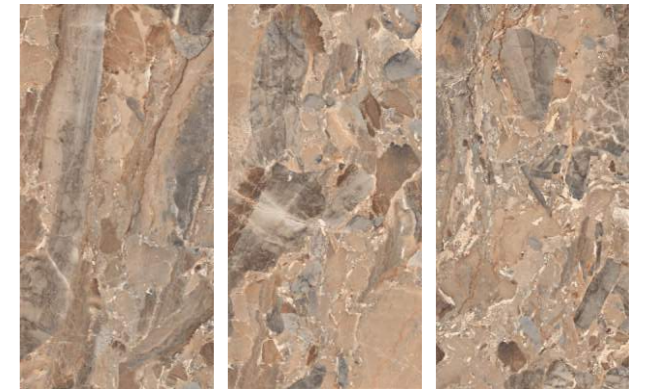

Floor : Trendy Lite / Wall : Trendy Dark
Size : 600x1200mm / Finish : Glossy

Floor : Trendy Lite / Wall : Trendy Dark
Size : 600x1200mm / Finish : Glossy

SUNDAY SKY LITE

SUNDAY SKY

SUPREME LITE

SUPREME

TIME