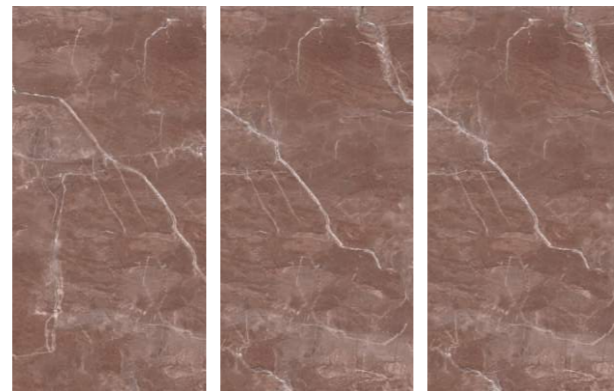

EMPIRE BLUE LITE

EMPIRE BLUE

NERI LITE

NERI DARK

Floor : Neri Dark / Wall : Neri Lite
Size : 600x1200mm / Finish : Glossy

EMPIRE IVORY LITE

EMPIRE IVORY

FROZEN BRONZ