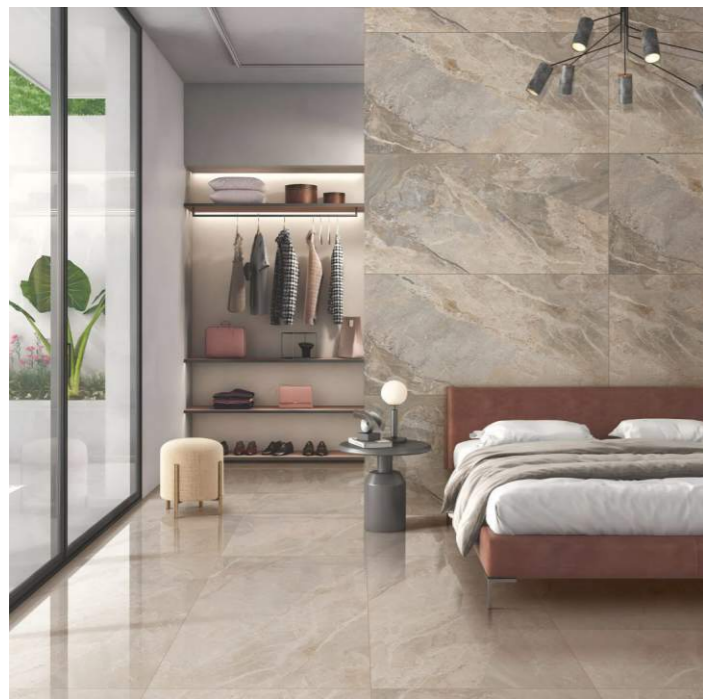

USAGES
POSSIBILITIES

PRODUCT RANGE

ALPINA ICE LITE

ALPINA ICE

Floor : Alpine Ice Lite / Wall : Alpine Ice
Size : 600x1200mm / Finish : Glossy

Floor : Alpine Ice Lite / Wall : Alpine Ice
Size : 600x1200mm / Finish : Glossy