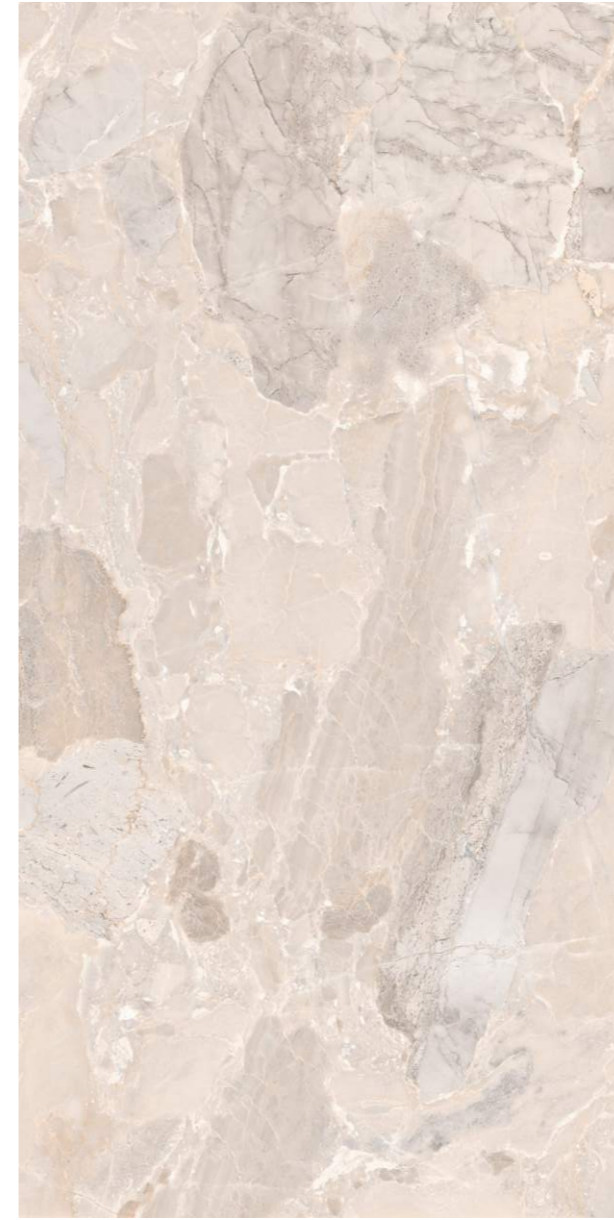

Floor : Trendy Lite / Wall : Trendy Dark
Size : 600x1200mm / Finish : Glossy

Floor : Trendy Lite / Wall : Trendy Dark
Size : 600x1200mm / Finish : Glossy

SUNDAY SKY LITE

SUNDAY SKY

SUPREME LITE

SUPREME

TIME