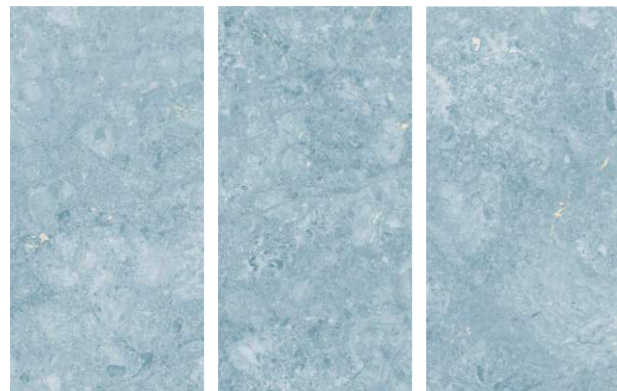

USAGES
POSSIBILITIES

PRODUCT RANGE

ALPINA ICE LITE

ALPINA ICE

Floor : Alpine Ice Lite / Wall : Alpine Ice
Size : 600x1200mm / Finish : Glossy

Floor : Alpine Ice Lite / Wall : Alpine Ice
Size : 600x1200mm / Finish : Glossy