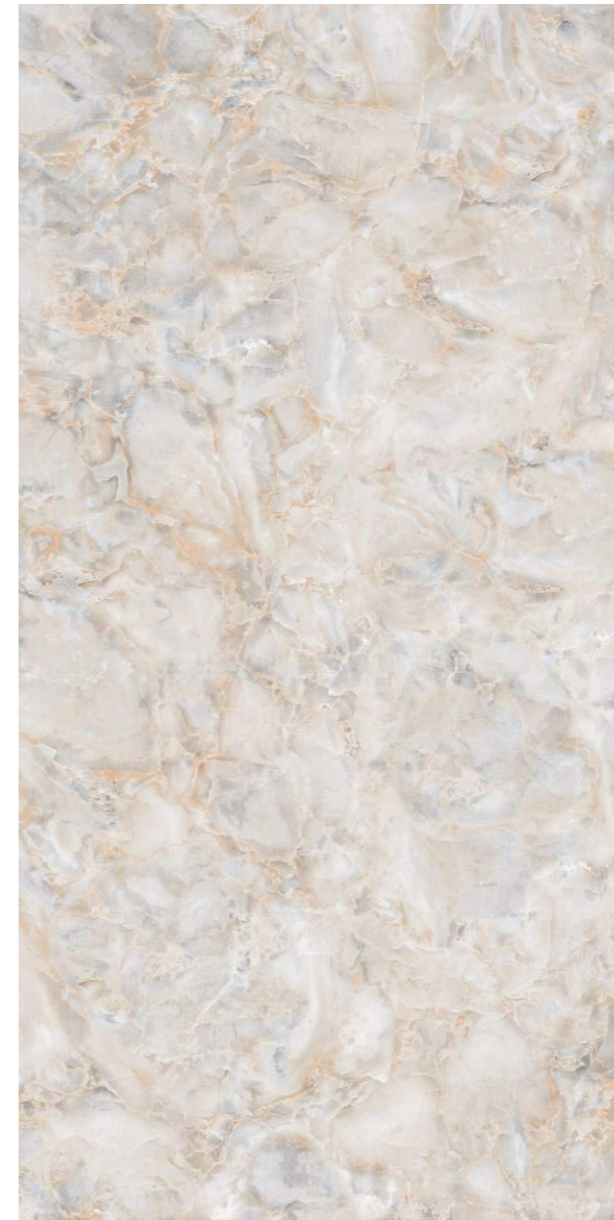

ERIKA

STROM CREMA

STROM SILVER

Floor : Strom Silver / Wall : Strom Crema
Size : 600x1200mm / Finish : Glossy

Floor : Strom Silver / Wall : Strom Crema
Size : 600x1200mm / Finish : Glossy

STEEL ROCK LITE

STEEL ROCK