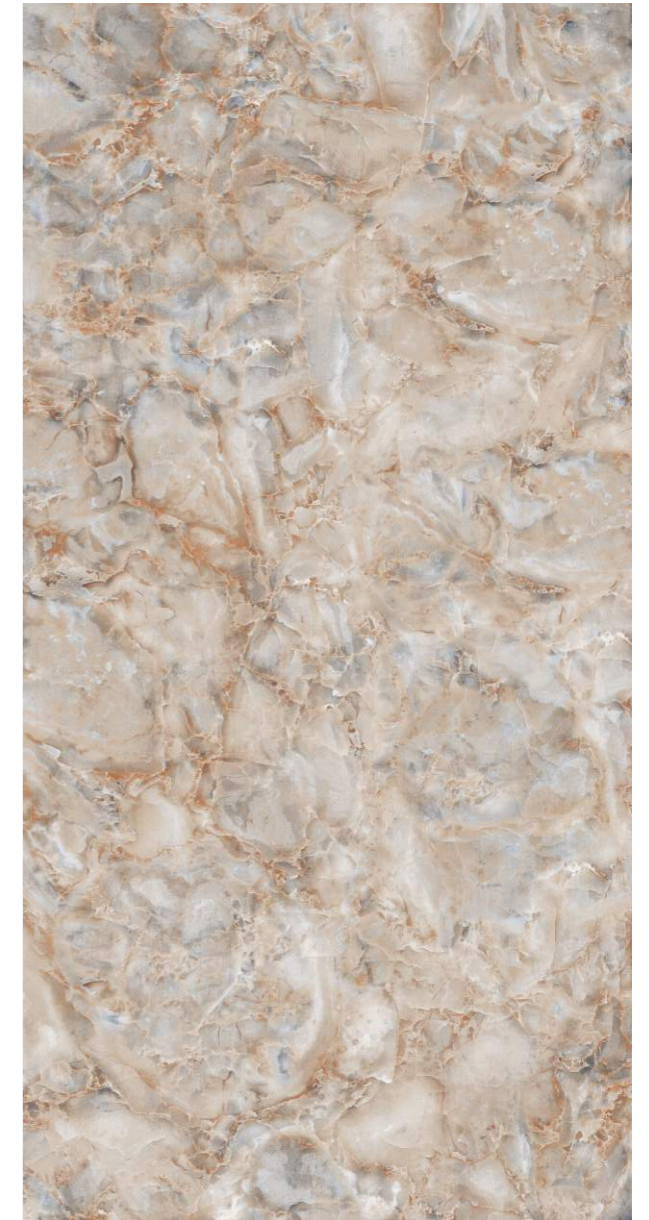

SUNDAY EARTH