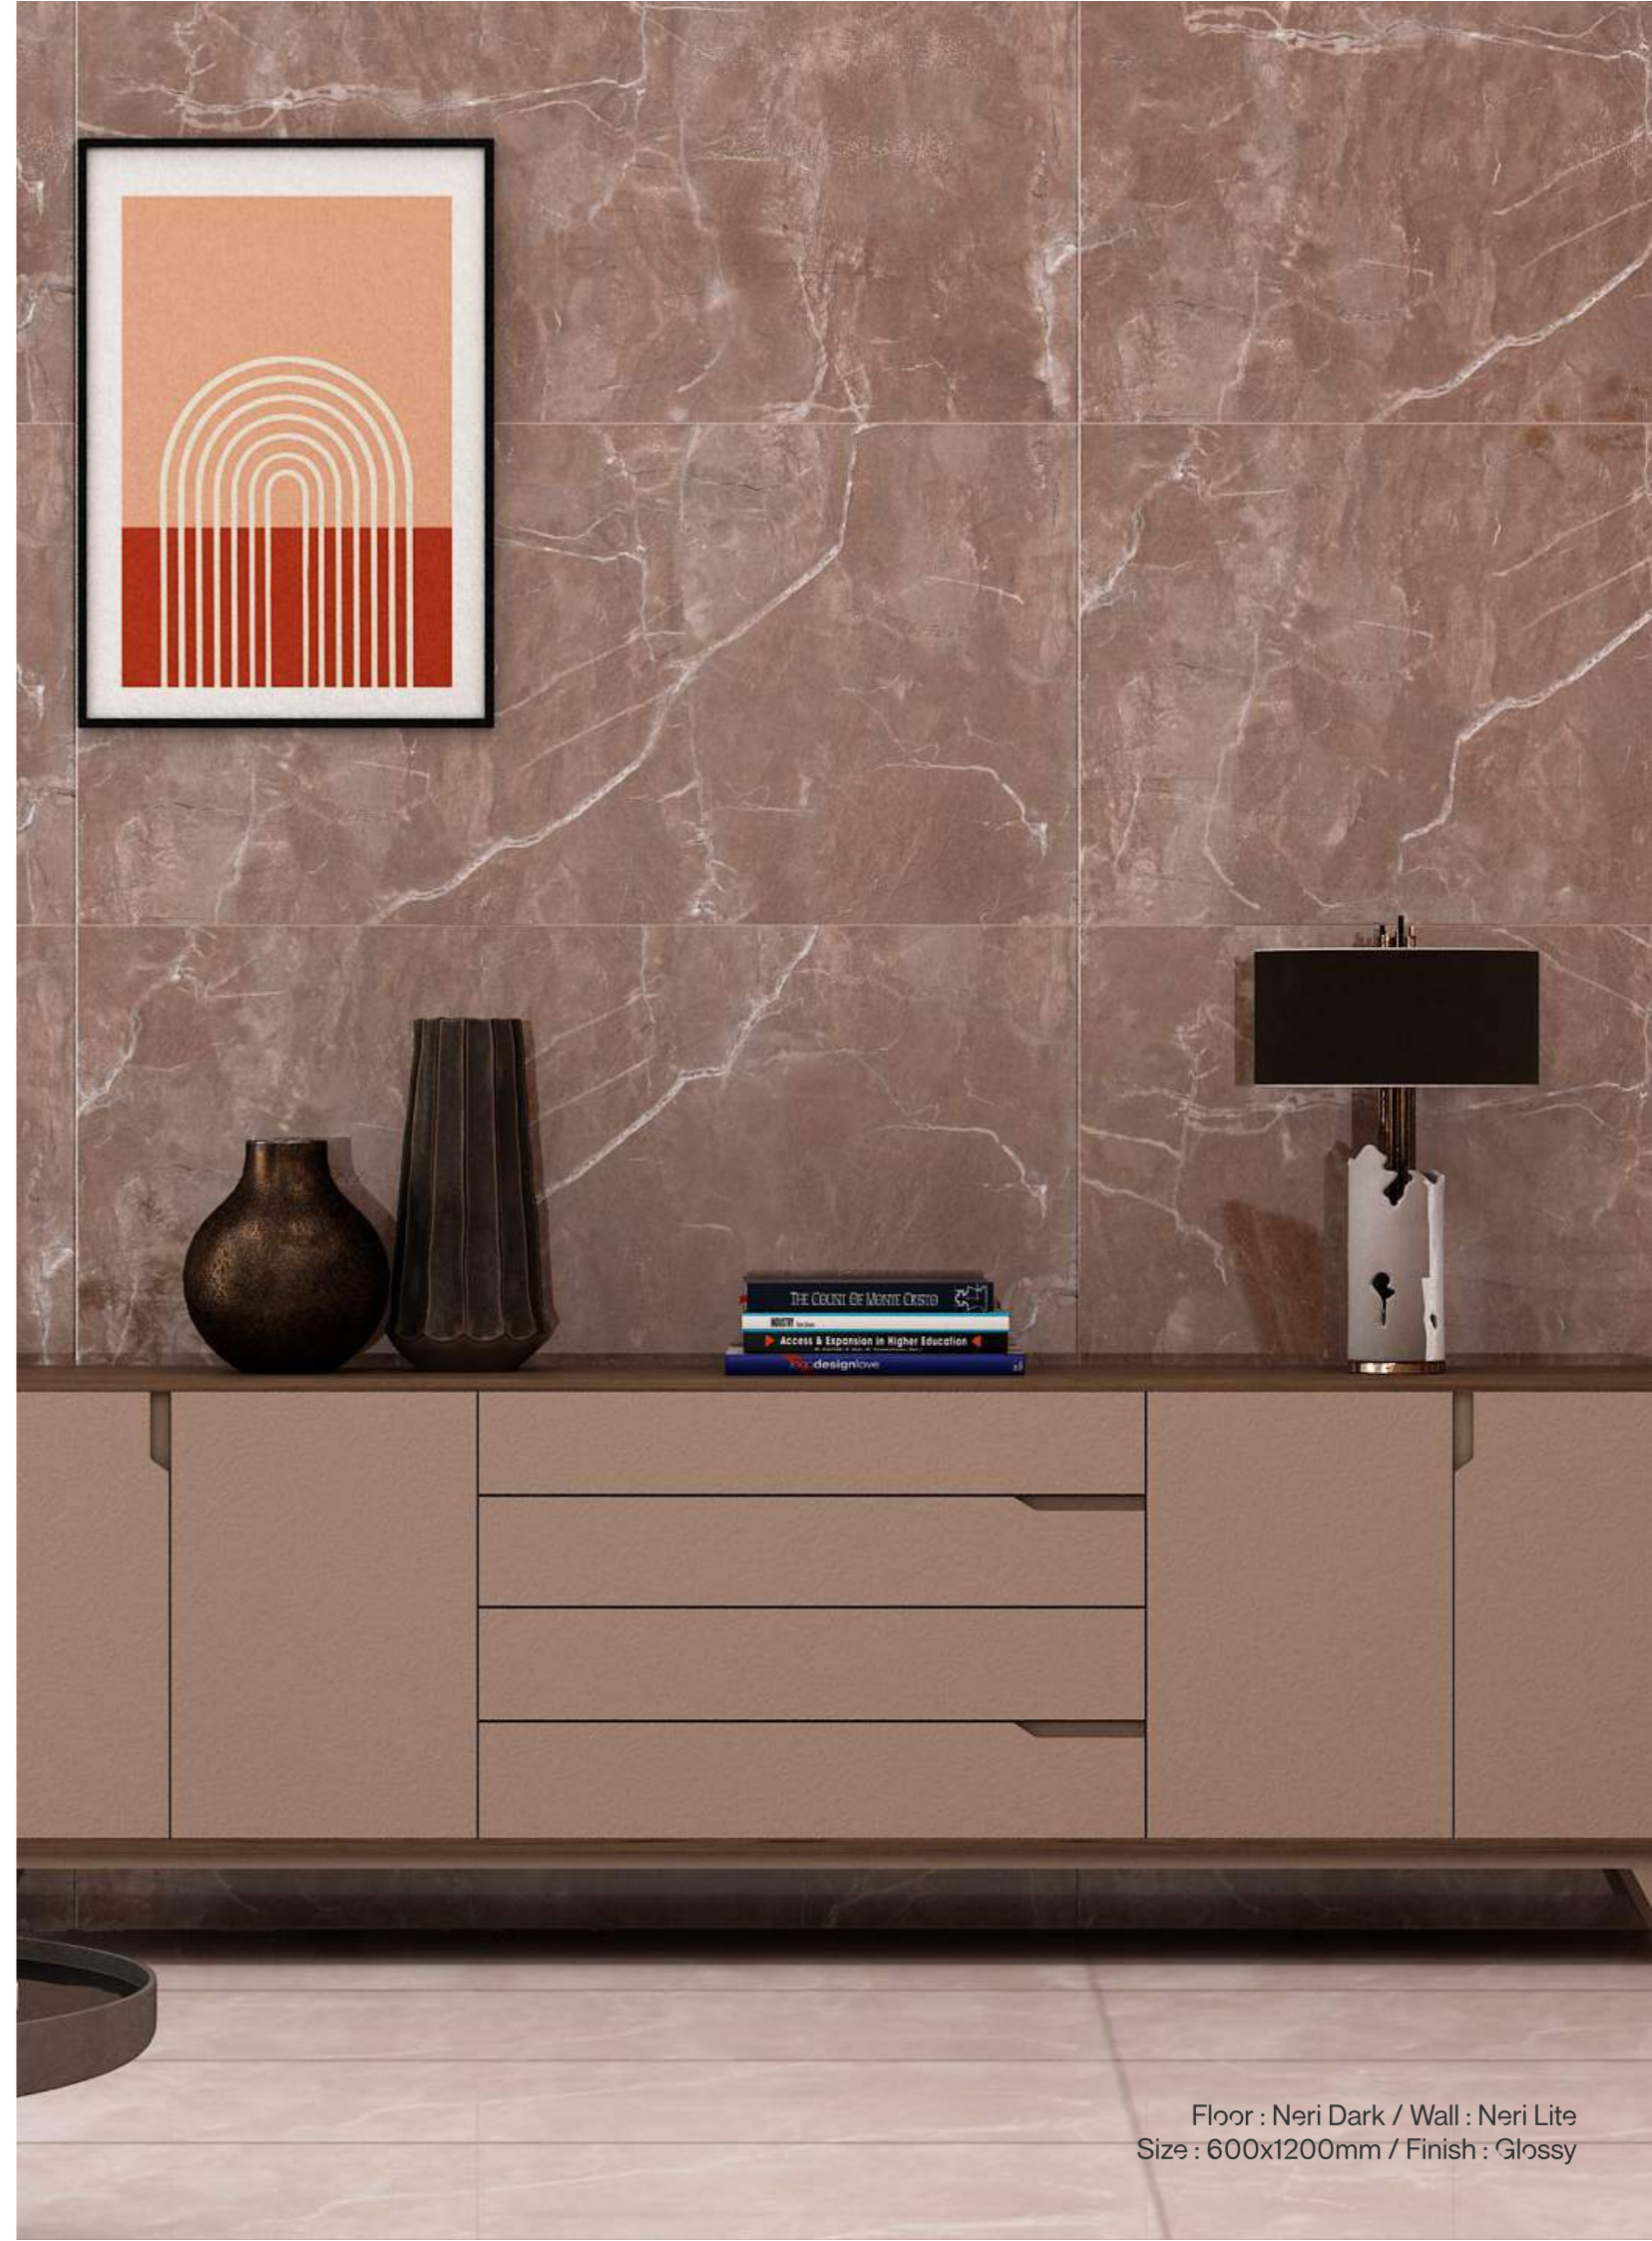

EMPIRE BLUE LITE

EMPIRE BLUE

NERI LITE

NERI DARK

Floor : Neri Dark / Wall : Neri Lite
Size : 600x1200mm / Finish : Glossy

EMPIRE IVORY LITE

EMPIRE IVORY

FROZEN BRONZ