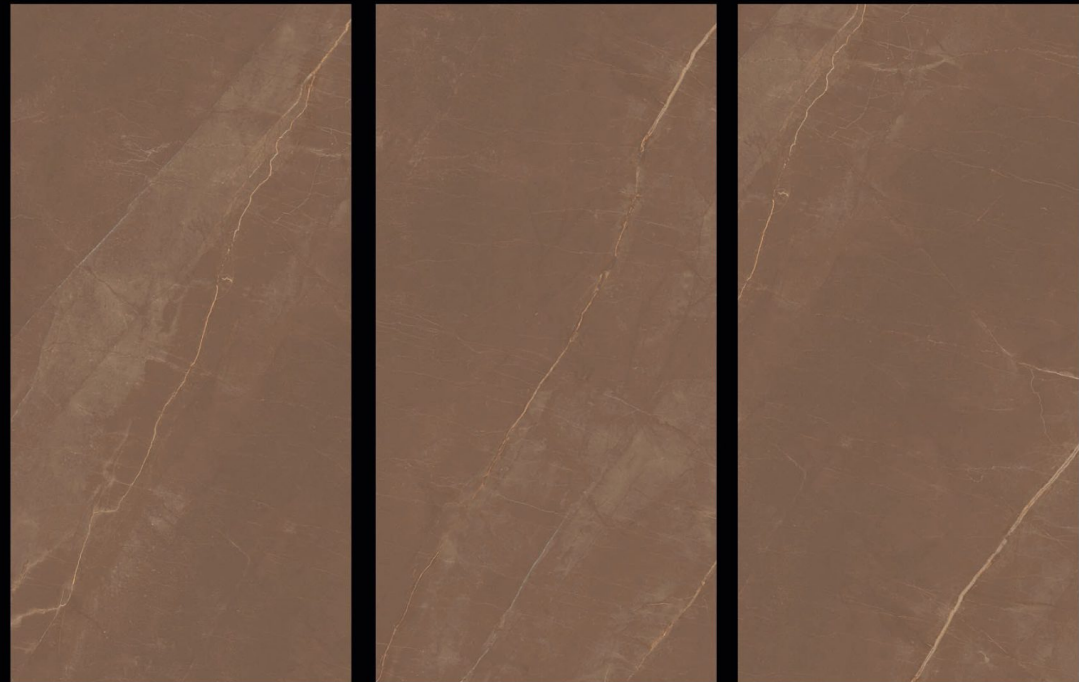

600 x 1200 mm

POLISHED
GLAZED
VITRIFIED
TILES

6506 FINE ARMANI GOLD

GLOSSY

06 Random

APPLICATION

Residential

Public Palaces

Commercial

Religious
Places

Hotel &
Restaurant

Factory

Railway
Station

Airport