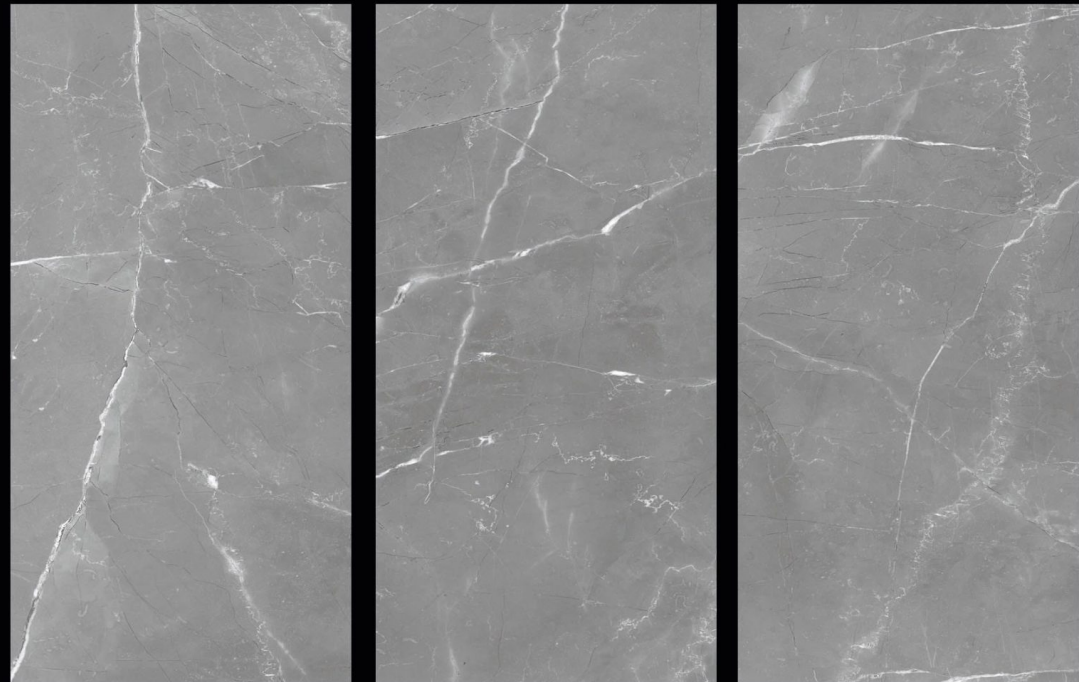

600 x 1200 mm

POLISHED
GLAZED
VITRIFIED
TILES

6528 FINE KAYRUS GRIS

GLOSSY

04 Random

APPLICATION

Residential

Public Palaces

Commercial

Religious
Places

Hotel &
Restaurant

Factory

Railway
Station

Airport