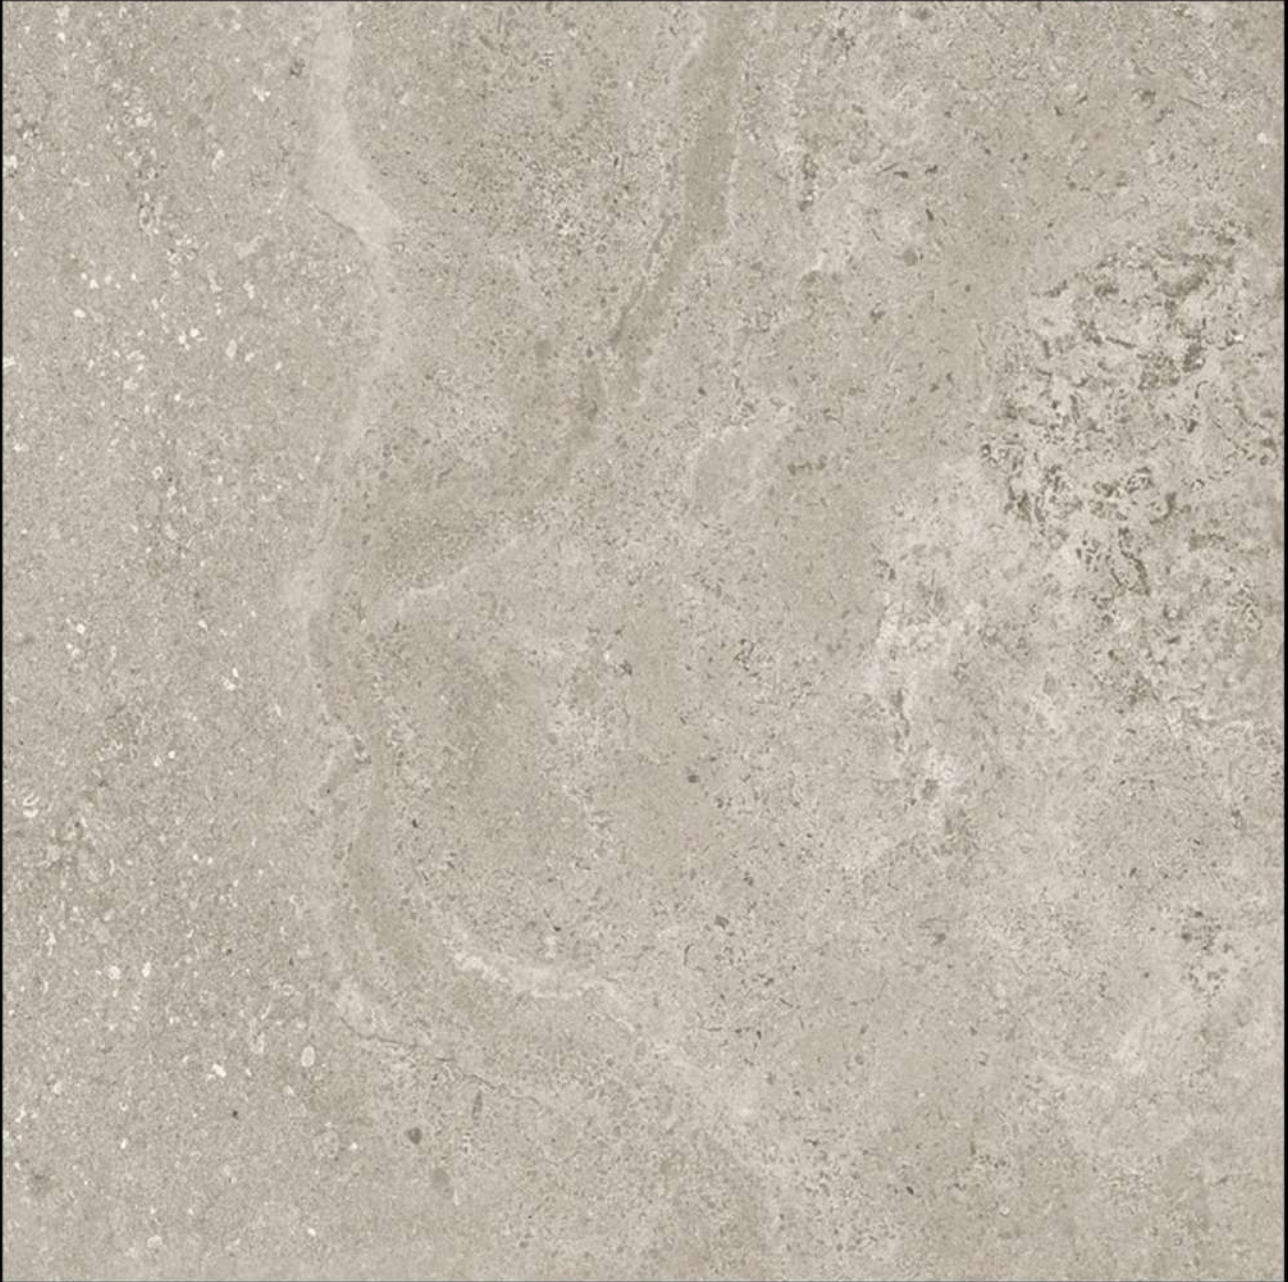

Matt
series

800 X 800 MM
600 X 600 MM

ADVIK
NATURAL

7 RANDOM