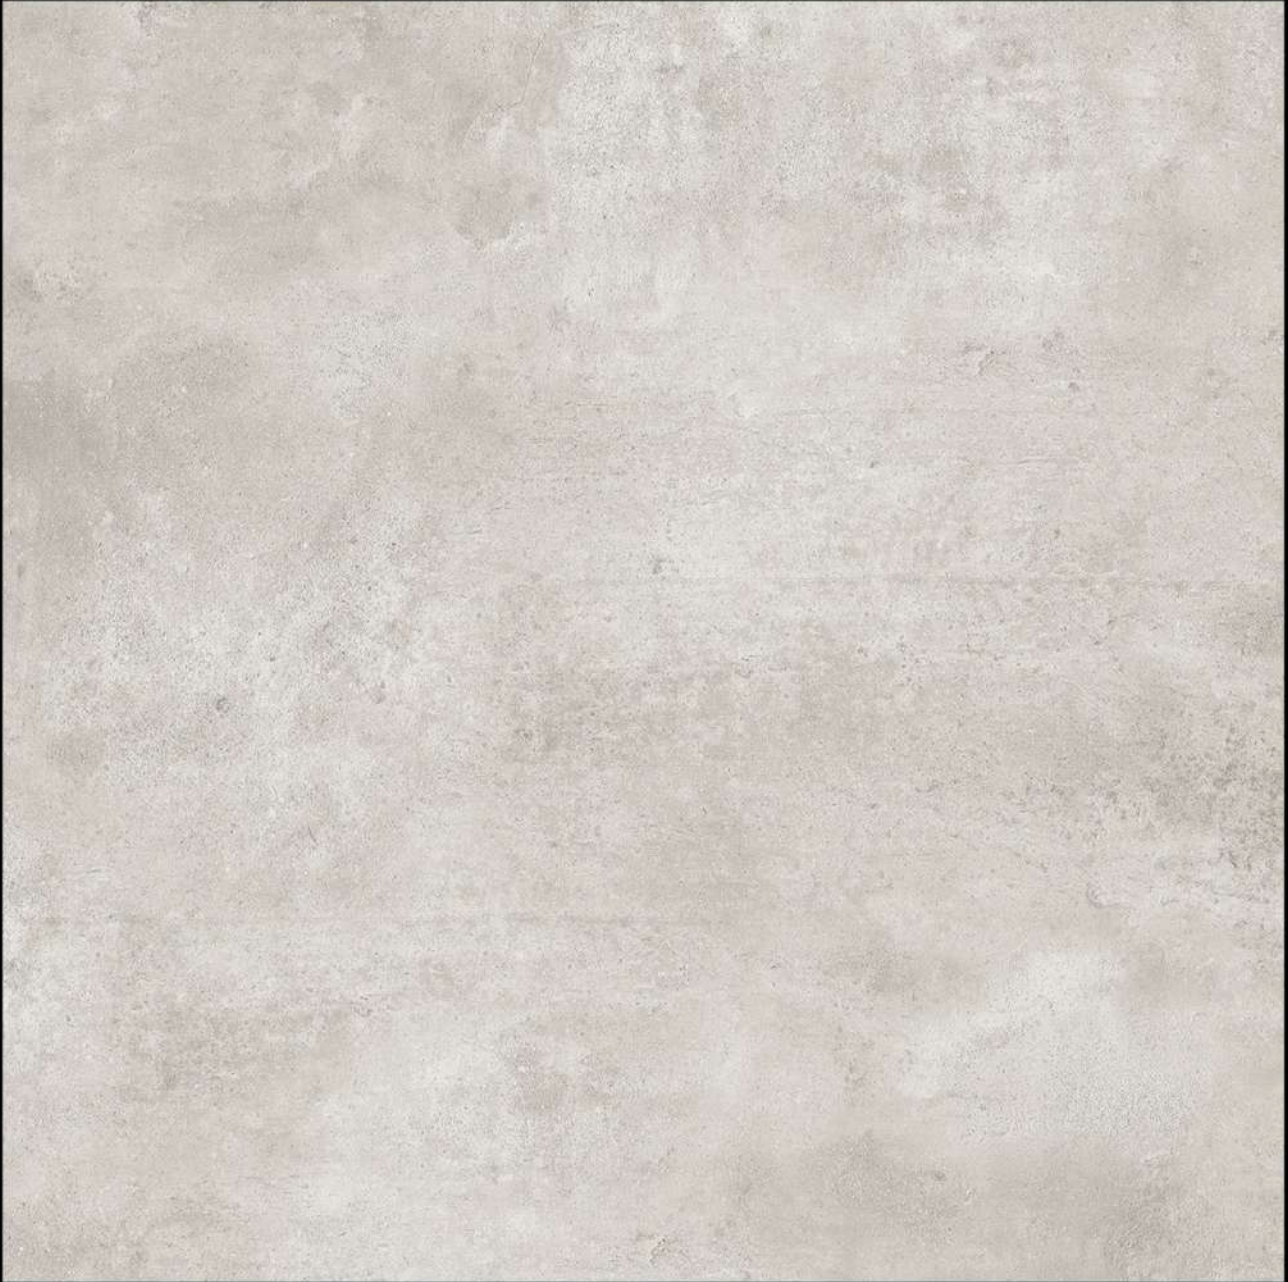

Matt series

800 X 800 MM
600 X 600MM

AFYON GREY

4 RANDOM