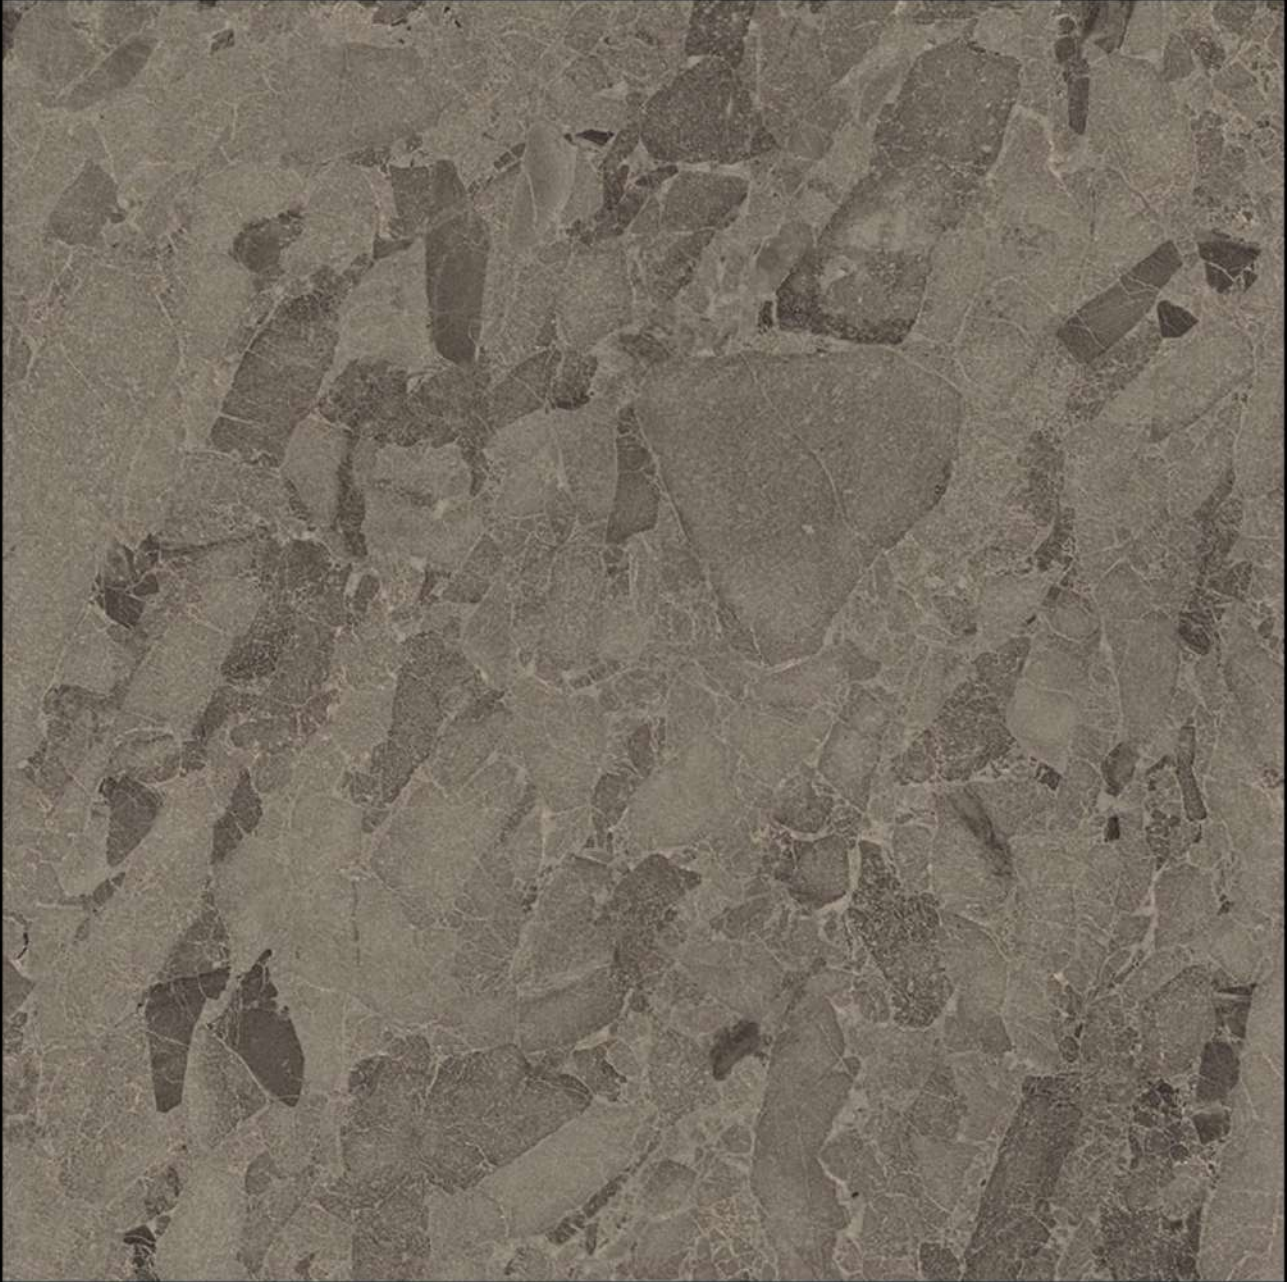

Matt series

800 X 800 MM
600 X 600 MM

**STONEWAY
BLACK**

8 RANDOM

Matt series

800 X 800 MM
600 X 600 MM

**STONEWAY
CHOCO**

8 RANDOM