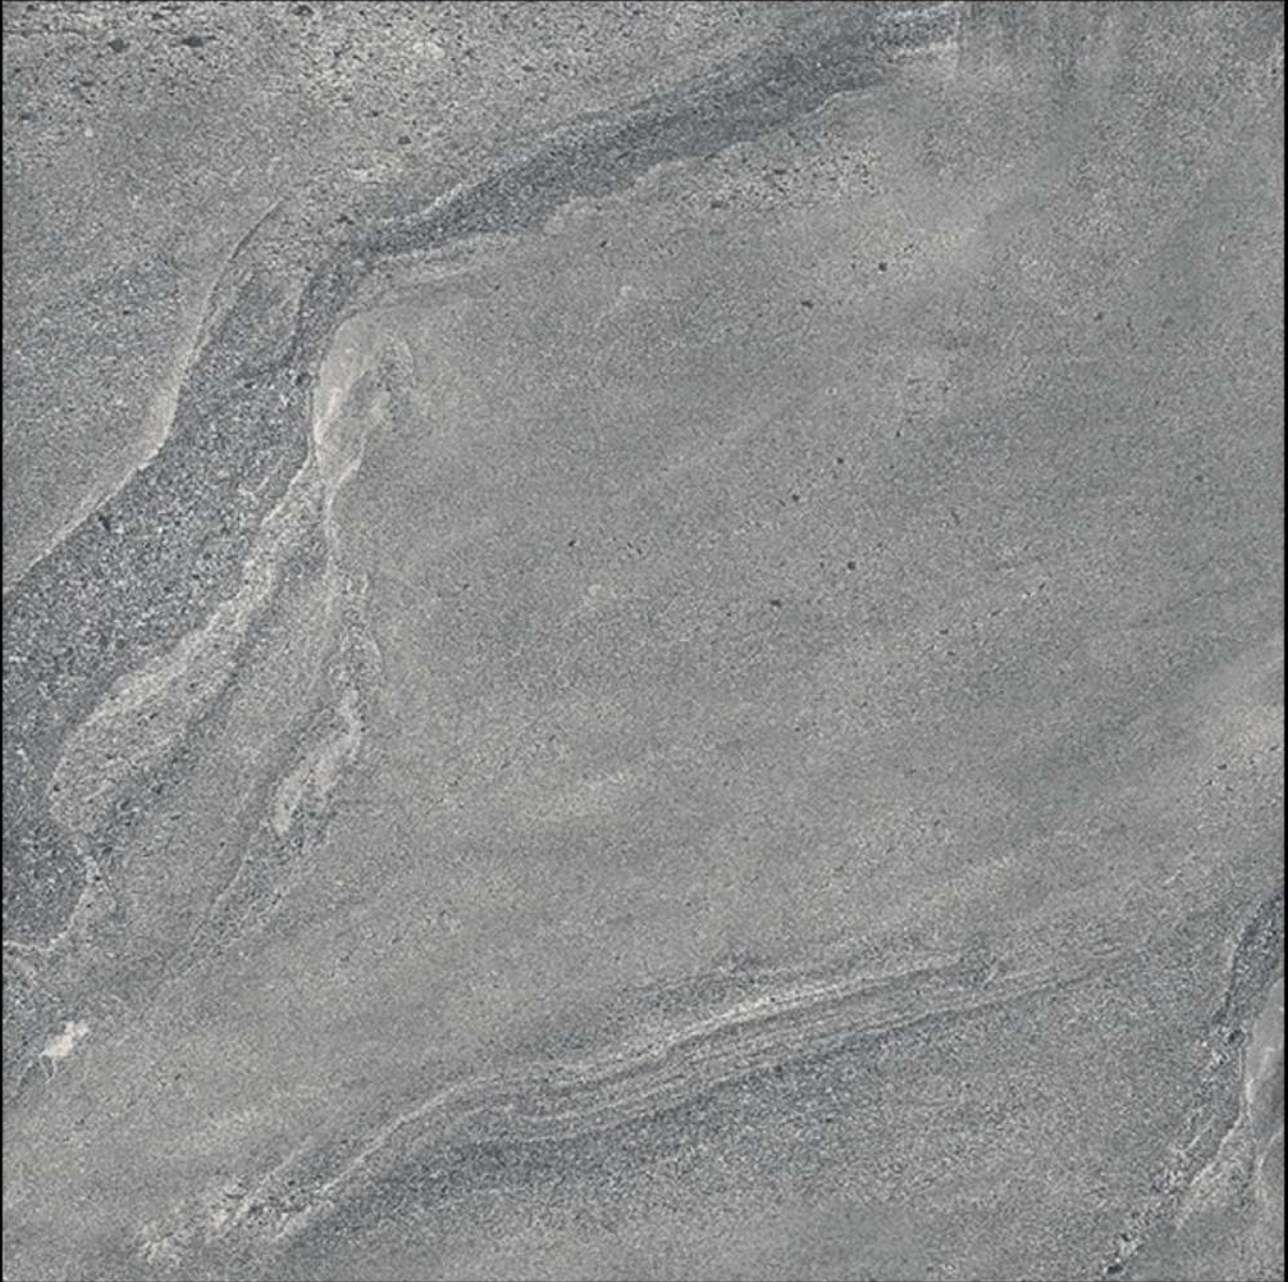

ARCH BIANCO

6 RANDOM

Arch Crema

Matt series

800 X 800 MM
600 X 600MM

ARCH CREMA

6 RANDOM

Matt
series