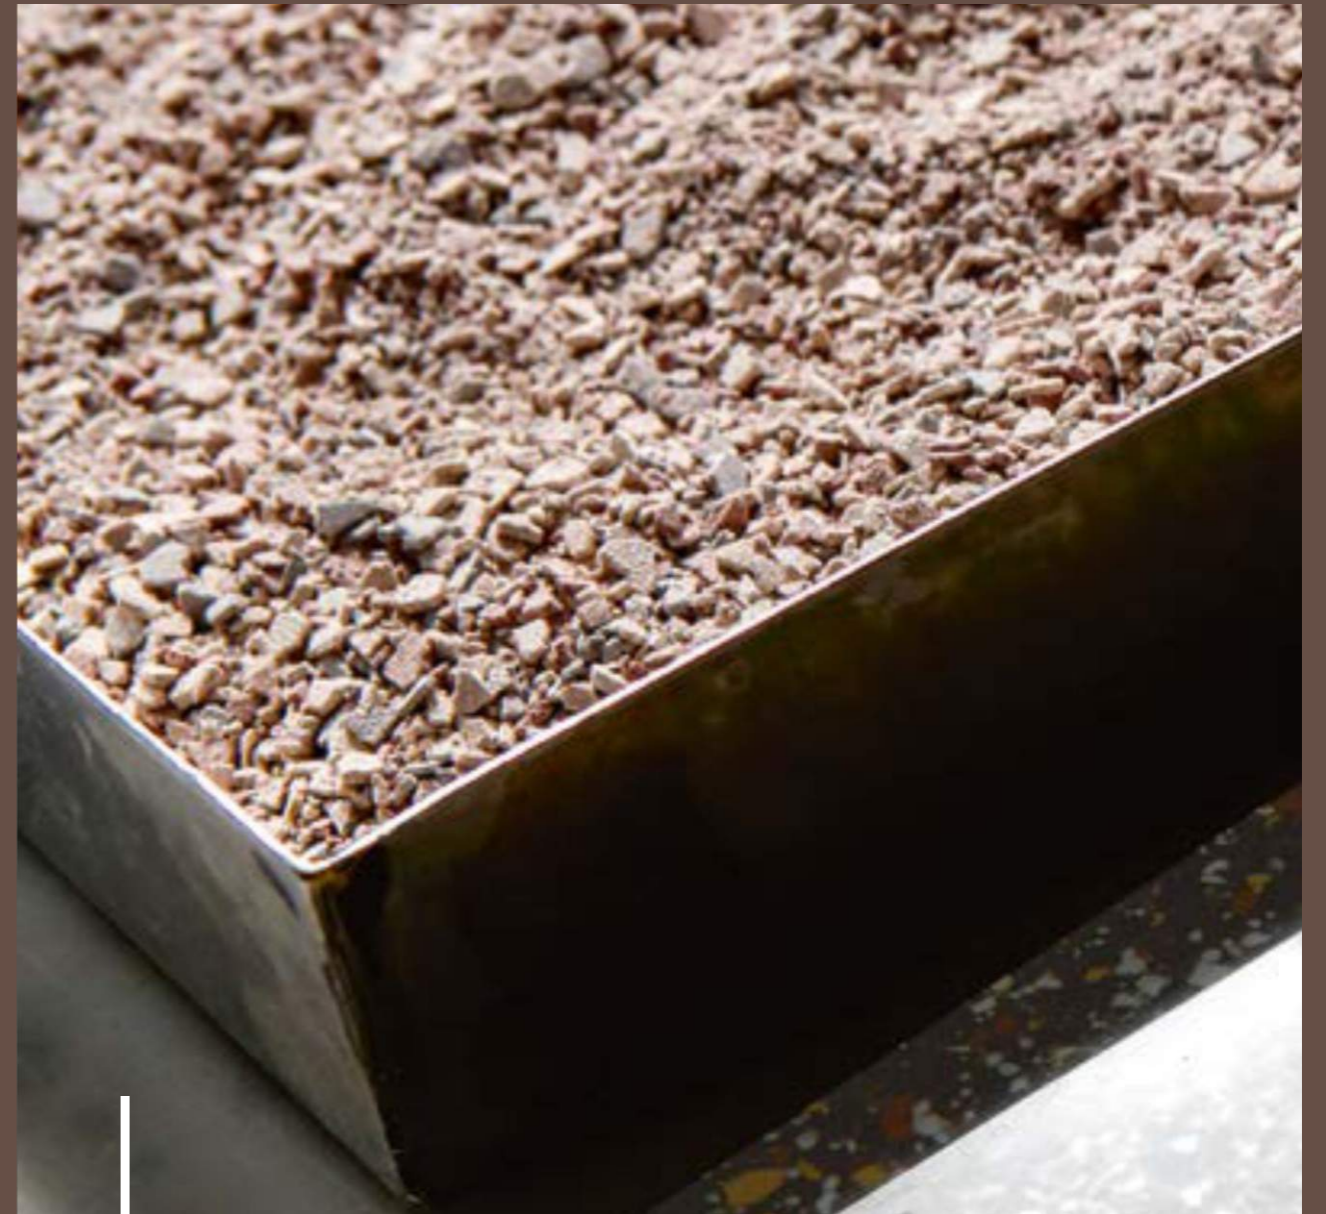

dureza
GRANITO

600x1200mm
Glossy Surface

**JUST THE RIGHT AMOUNT
OF SOPHISTICATED ELEGANCE.**

Within this trend, the new UNISTONE series brings a plus of style to spaces with its sober yet imposing design, a collection of great versatility suitable for all types of surfaces and projects, both public and private.

ureza
GRANITO

Infinite range of colored mixes and fragments.

One-of-a-kind production facilities and know-how permit preparation and combination of the extraordinary variety of colored mixes and fragments that go into every **UNIQSTONE**. Only natural raw materials, **UNIQSTONE** are made exclusively from prestigious minerals and clays, extracted and worked using sustainable methods. Earth, water and fire: no solvents, resins or chemical additives. A material that is homogeneous throughout. A solid material which makes no distinction between outer surface and core, made with interpenetrating mixes of different colors.

Product Size :

600x1200mm

2'x4'

Product Surface :

Polished Surface

Product Name :
Blue

Product Size :
600x1200mm
2'x4'

Product Surface :
Polished Surface

Product Name :
Brown

Product Size :
600x1200mm
2'x4'

Product Surface :
Polished Surface

Product Name :

Cofee

Product Size :

600x1200mm

2'x4'