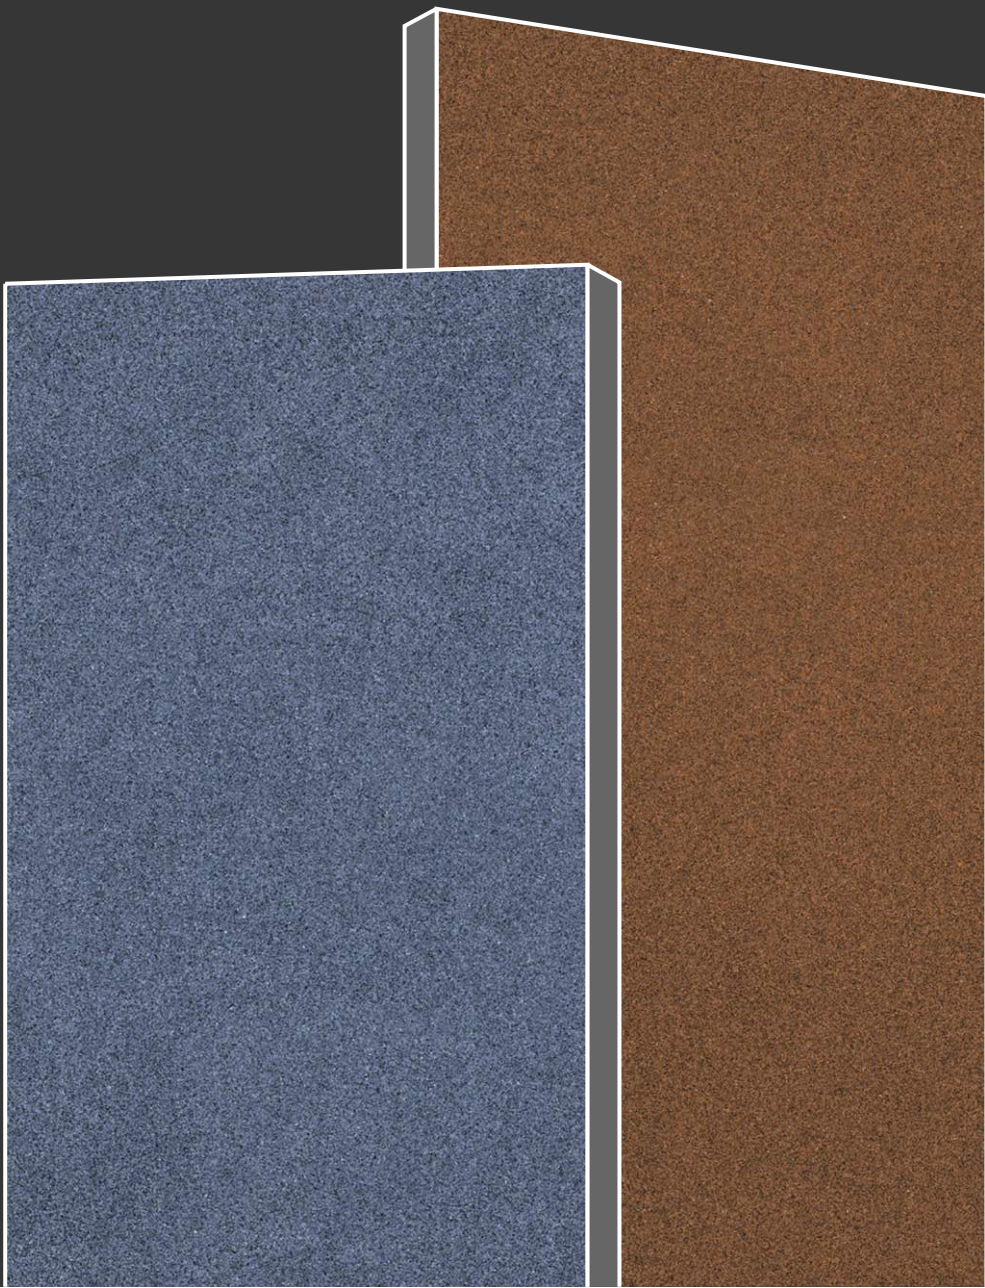

dureza
GRANITO