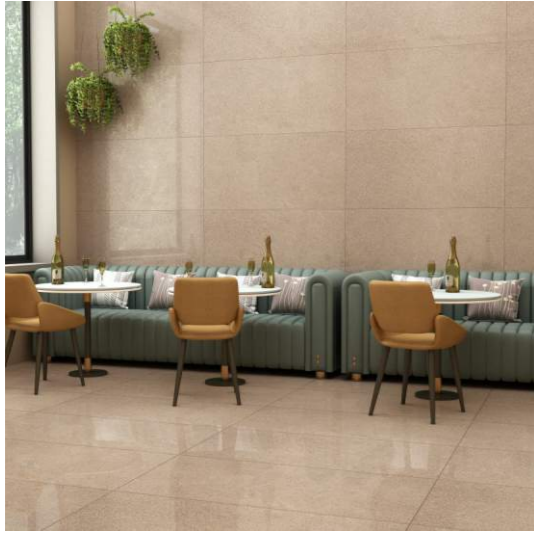

USAGES POSSIBILITIES