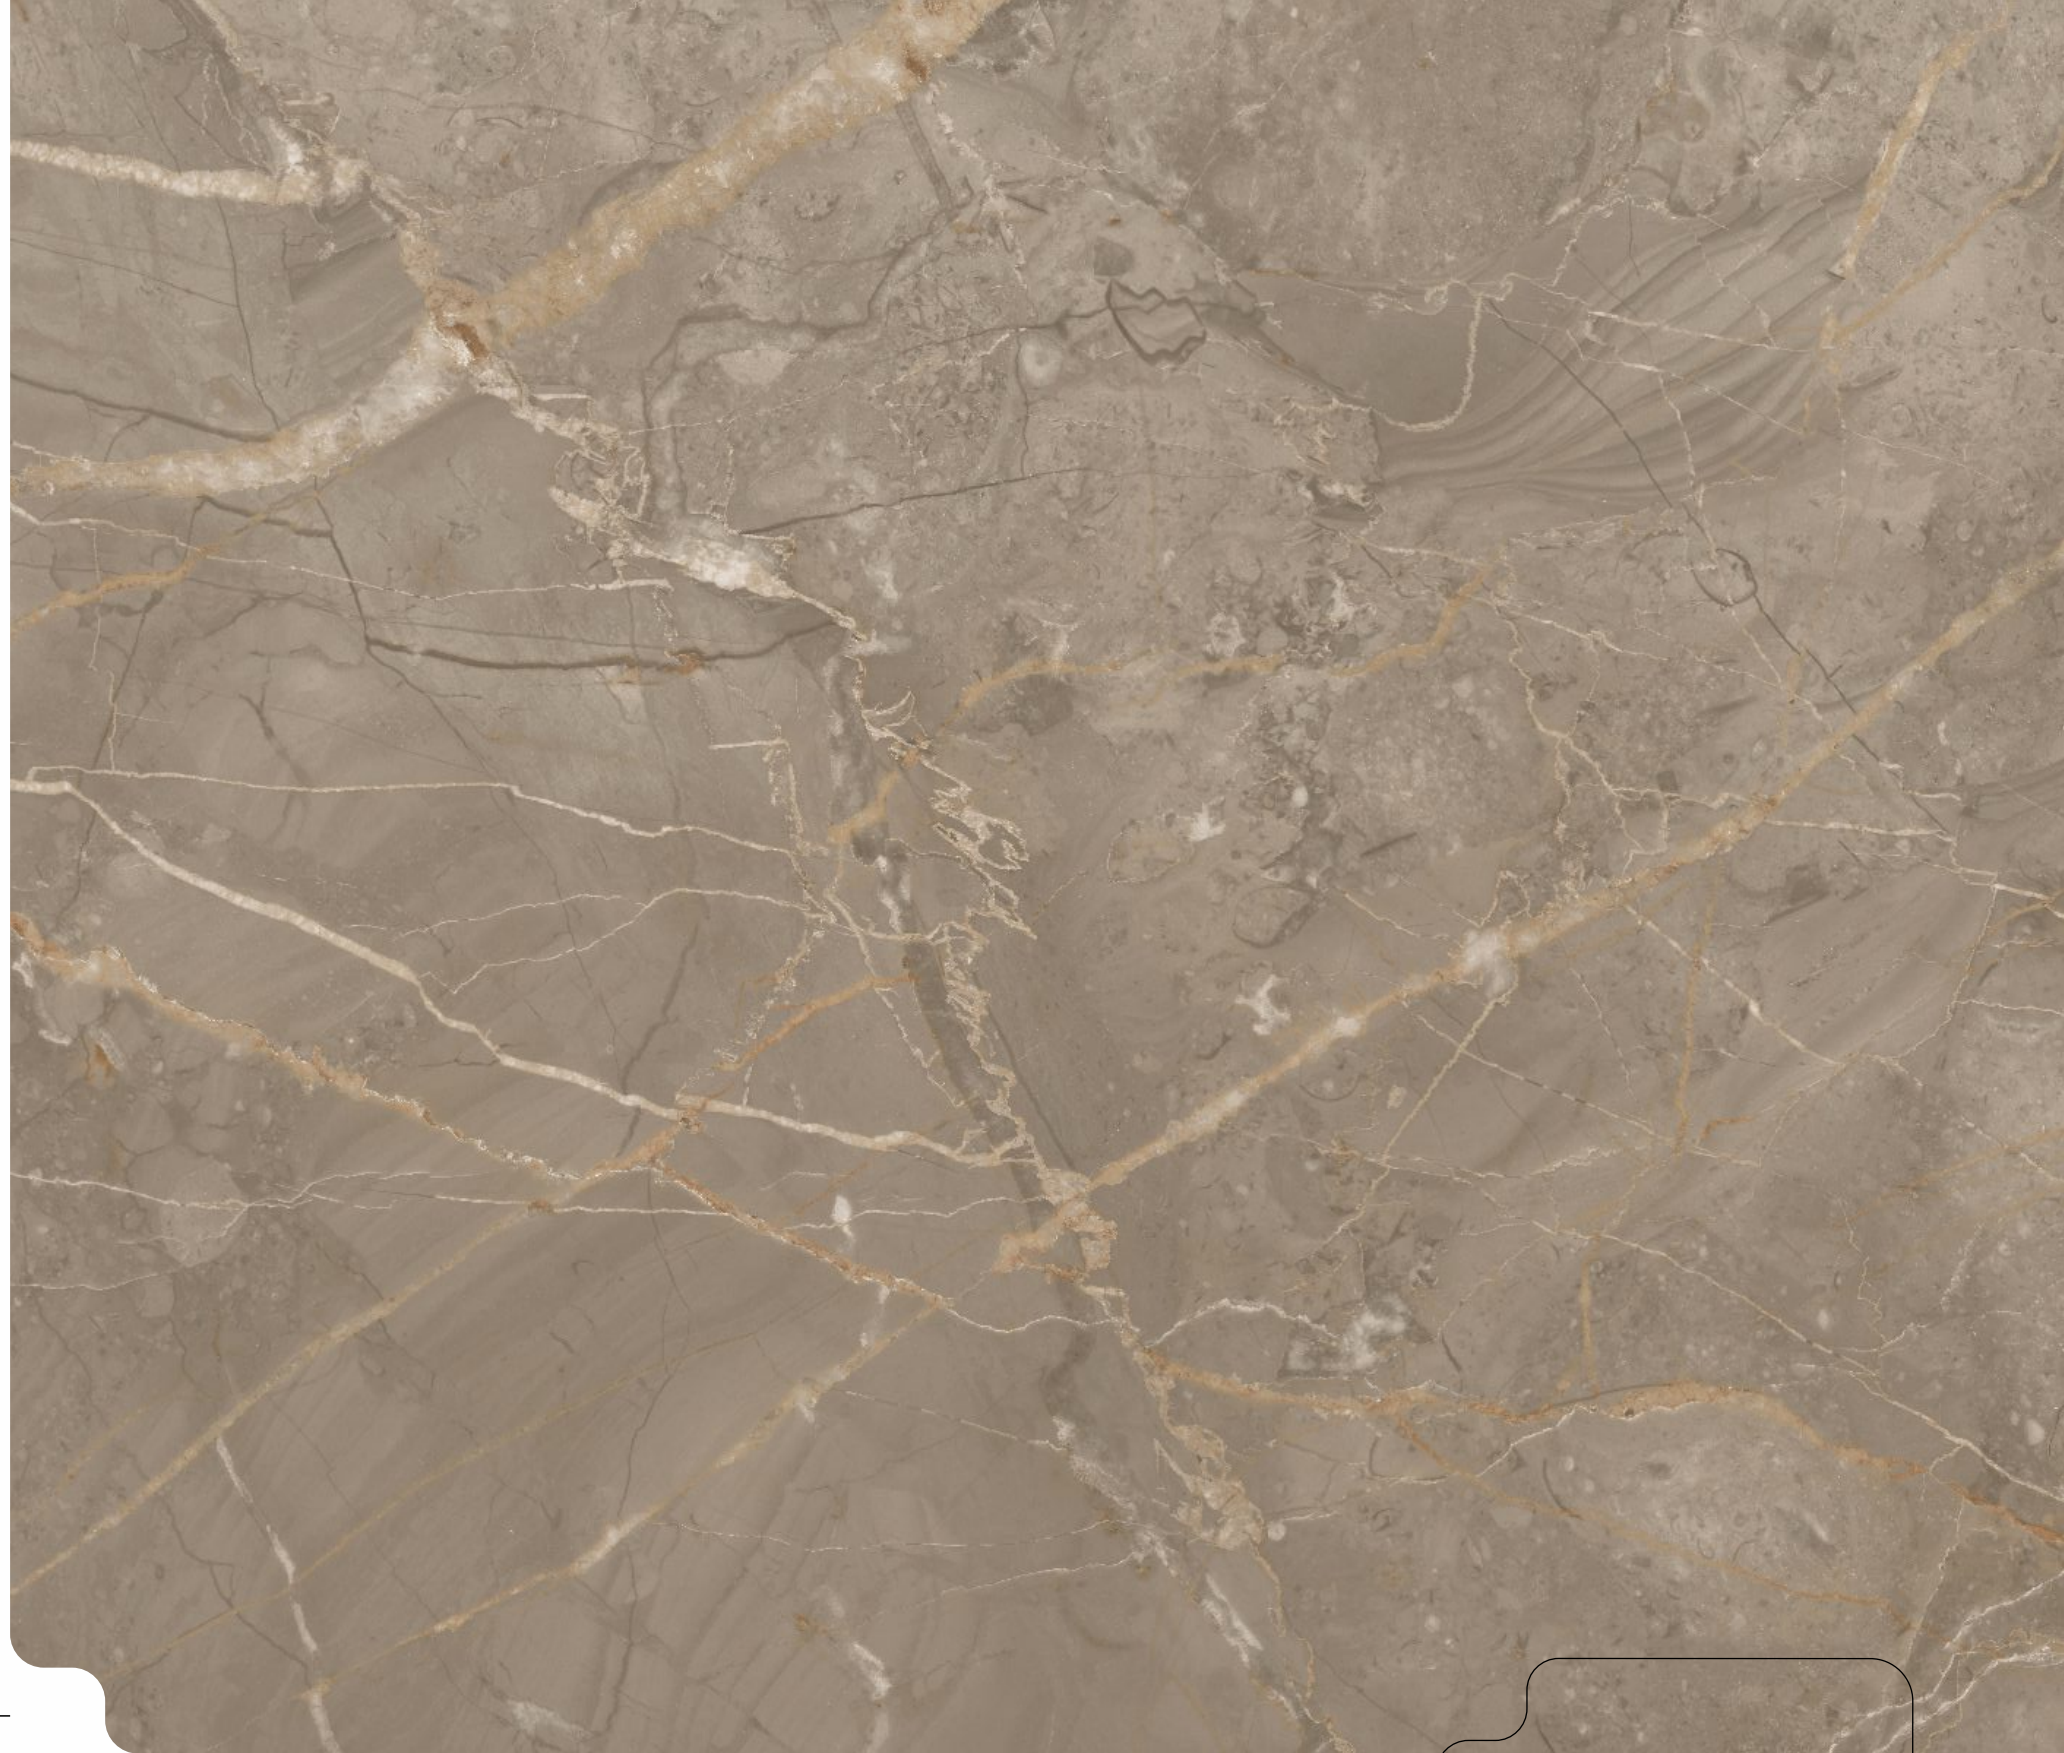

dureza
Granito

Size
600x1200mm

Thickness
9mm

LICEO