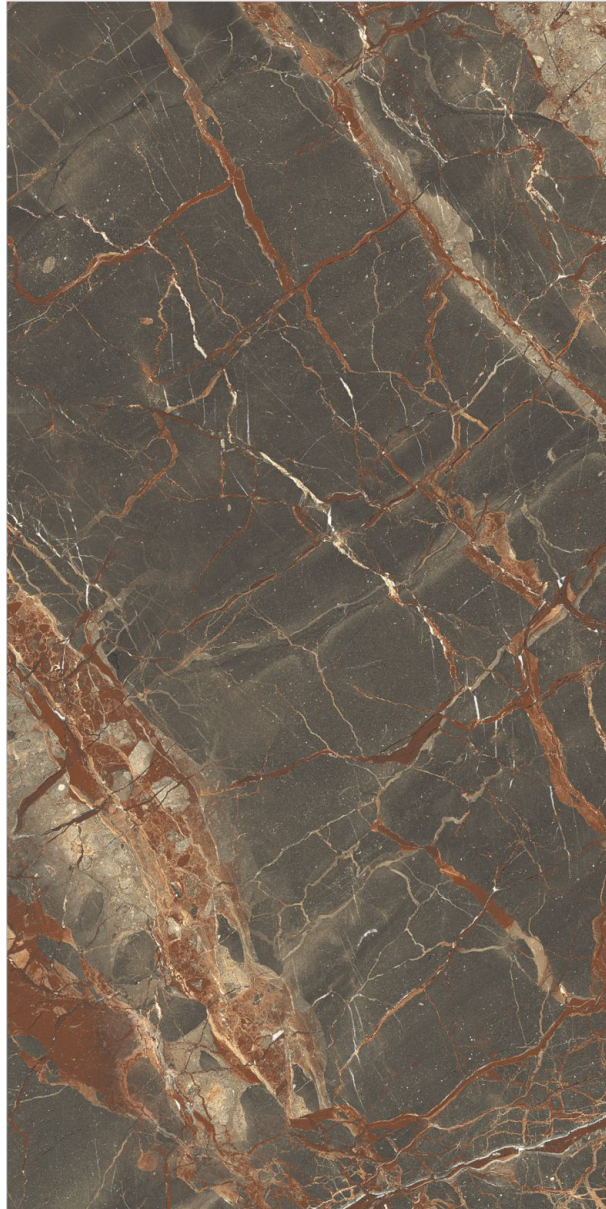

**CALACUTTA
FLAME**

dureza
Granito

Size
600x1200mm

Thickness
9mm

**CALACUTTA
SUN**

dureza
Granito

Size
600x1200mm

Thickness
9mm