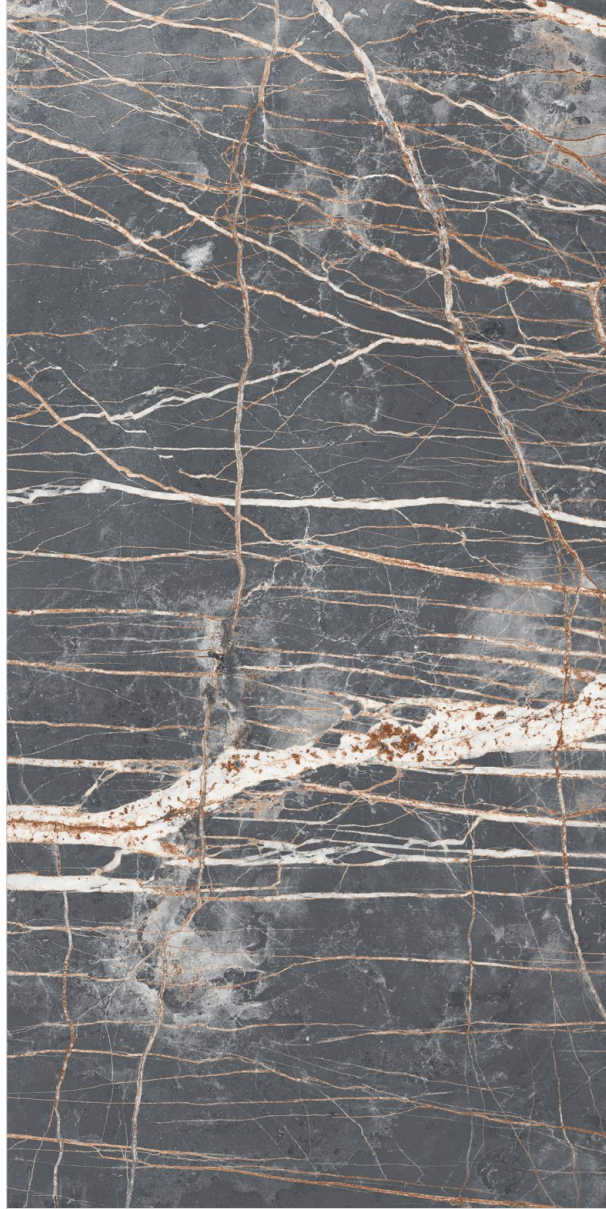

dureza
Granito

Size
600x1200mm

Thickness
9mm

**TROPICAL
BEIGE**

dureza
Granito

Size
600x1200mm

Thickness
9mm

**VEGA
BLUE**