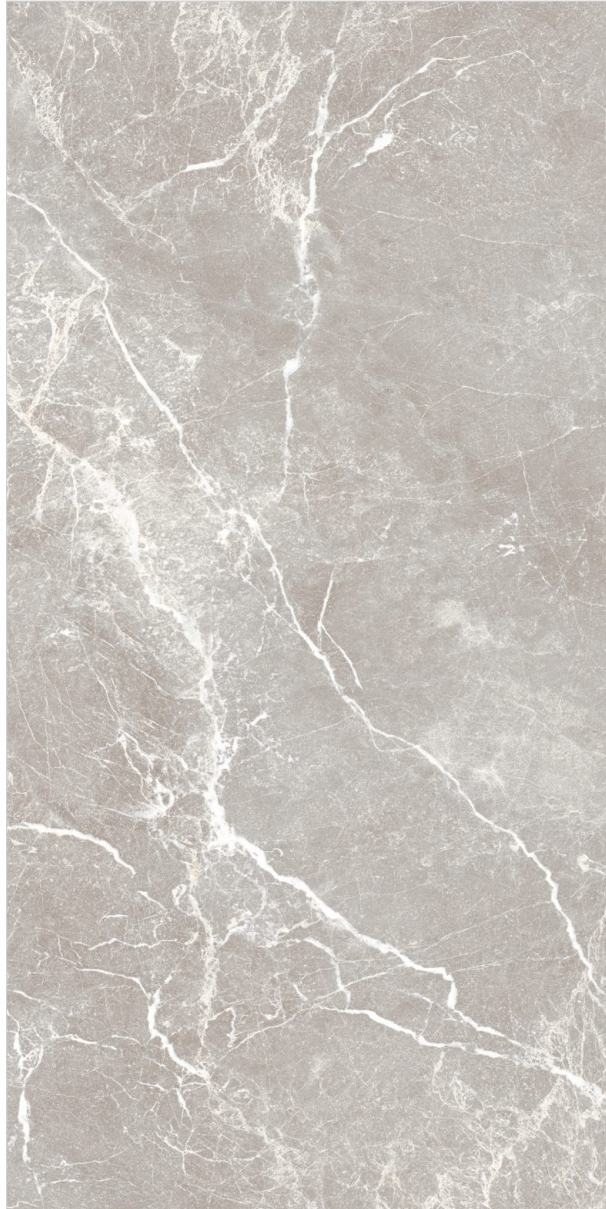

dureza
Granito

Size
600x1200mm

Thickness
9mm

BROKIS