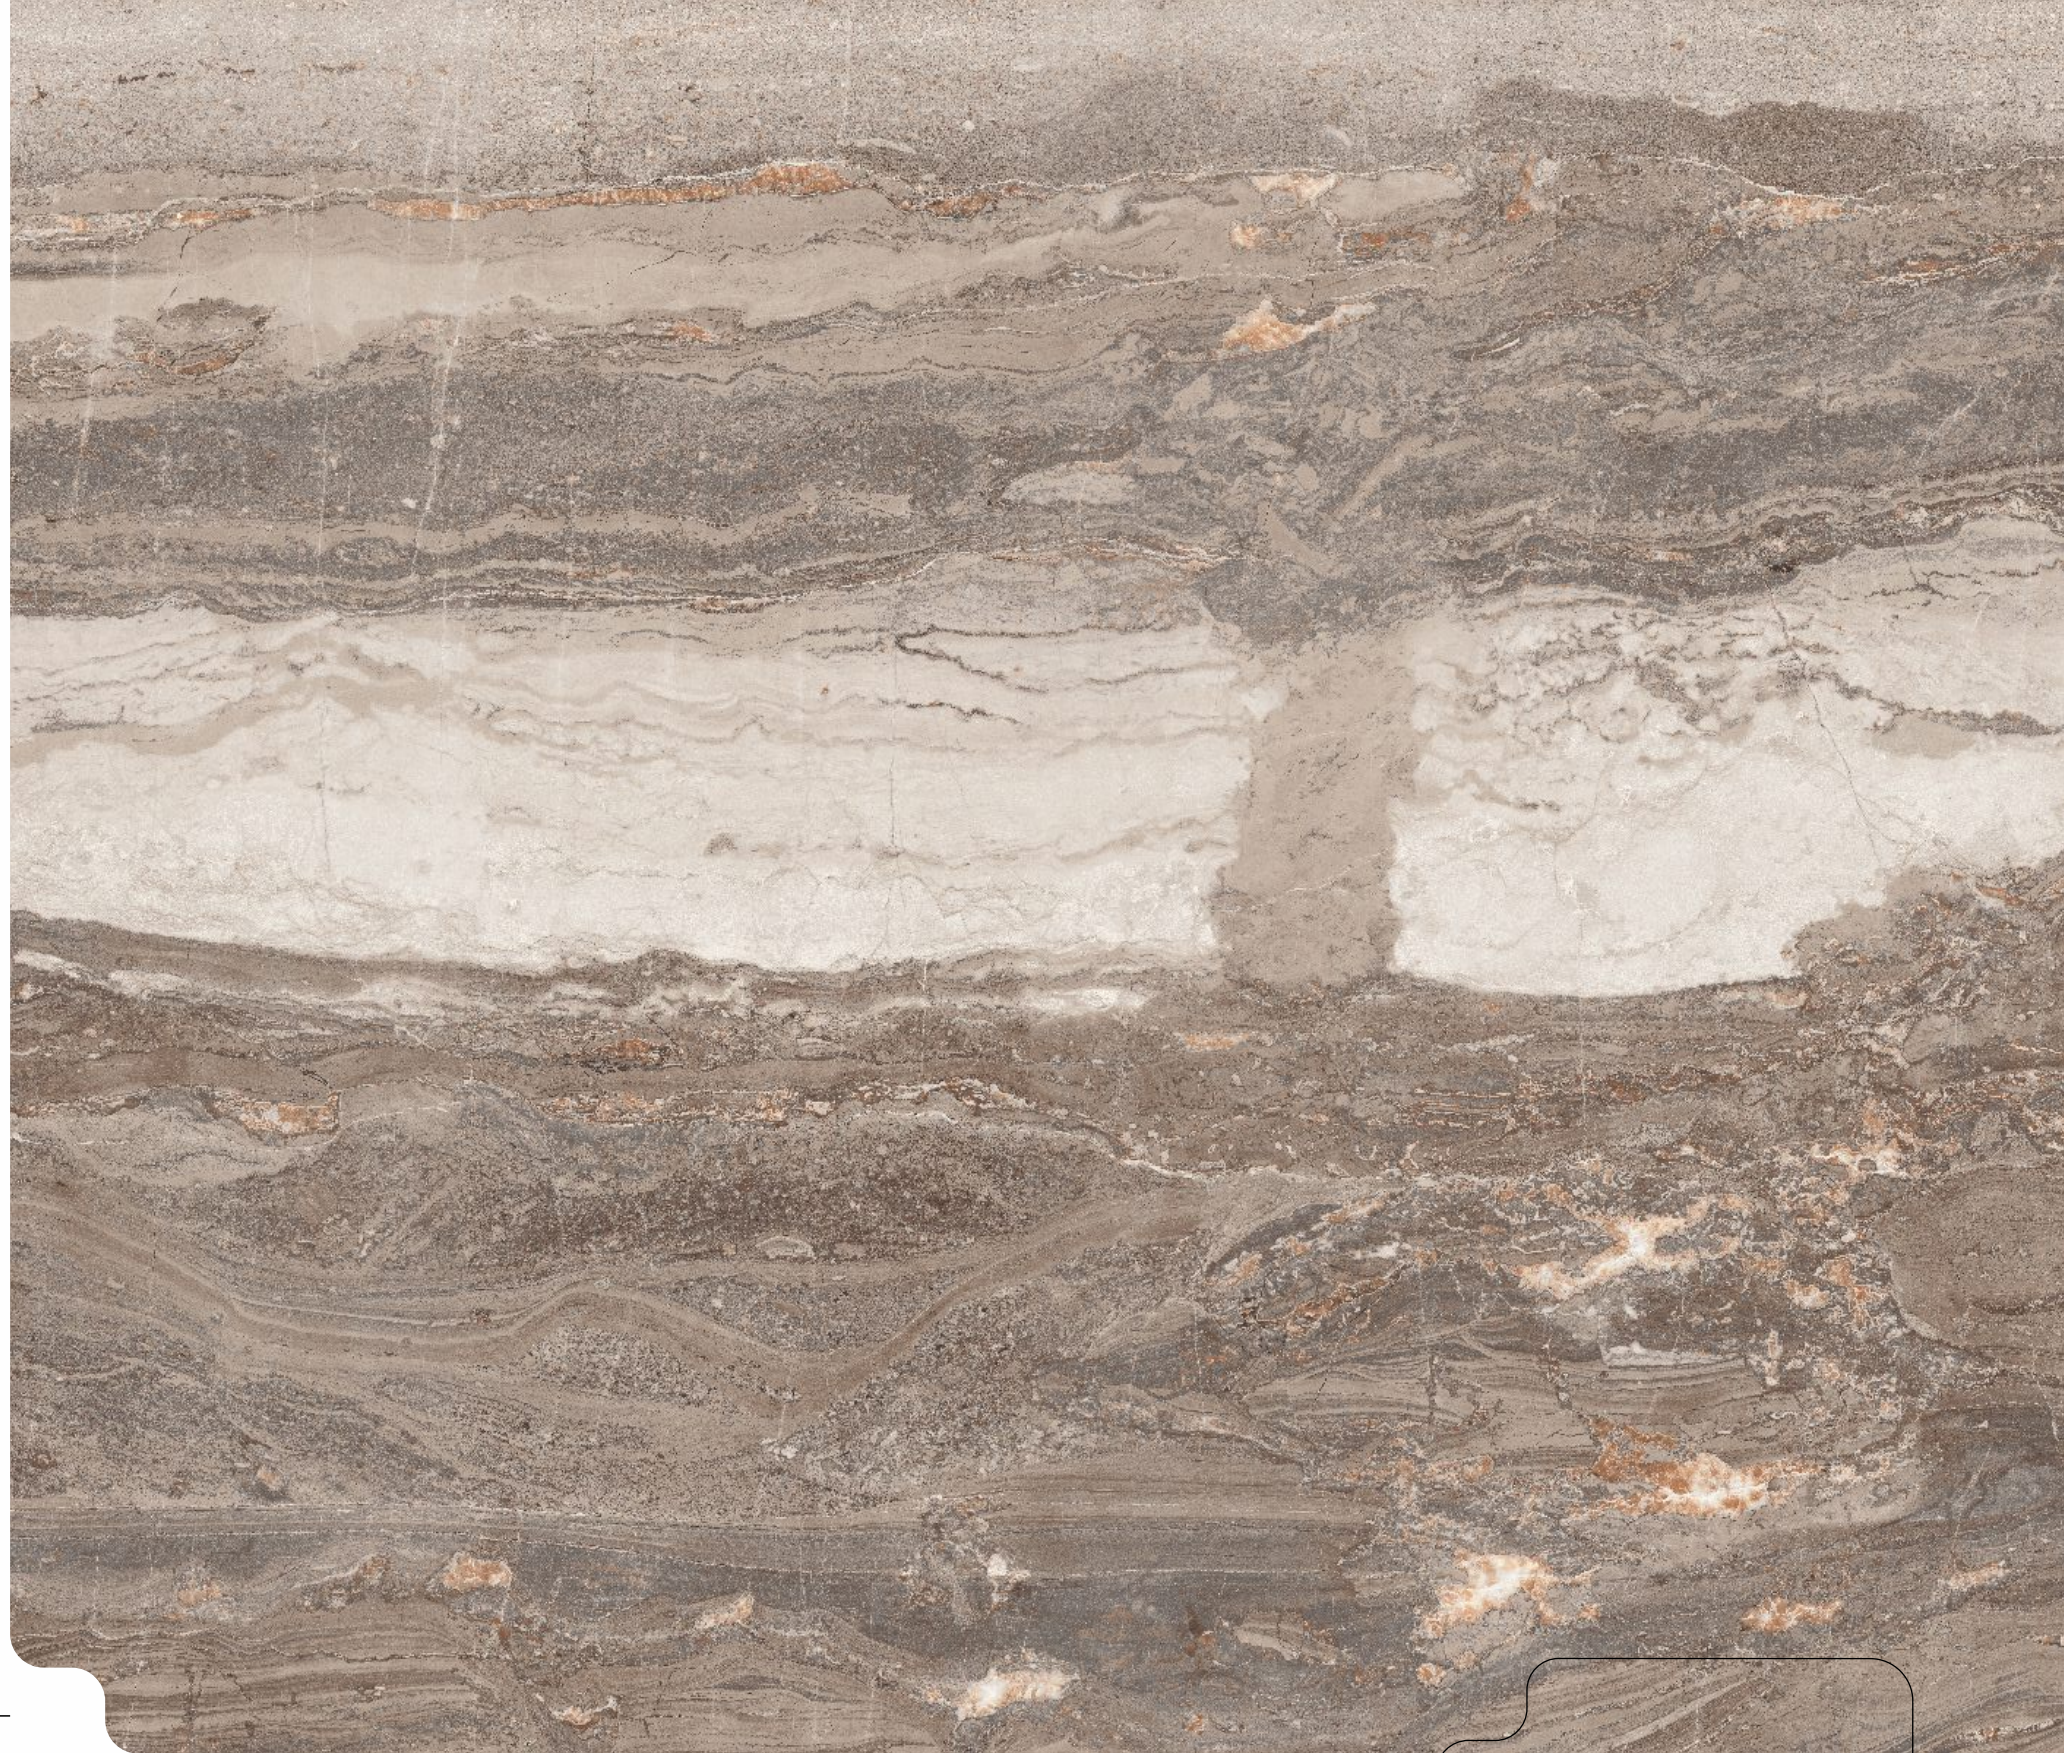

dureza
Granito

Size
600x1200mm

Thickness
9mm

VITRO
collection

**OMEN
BROWN**