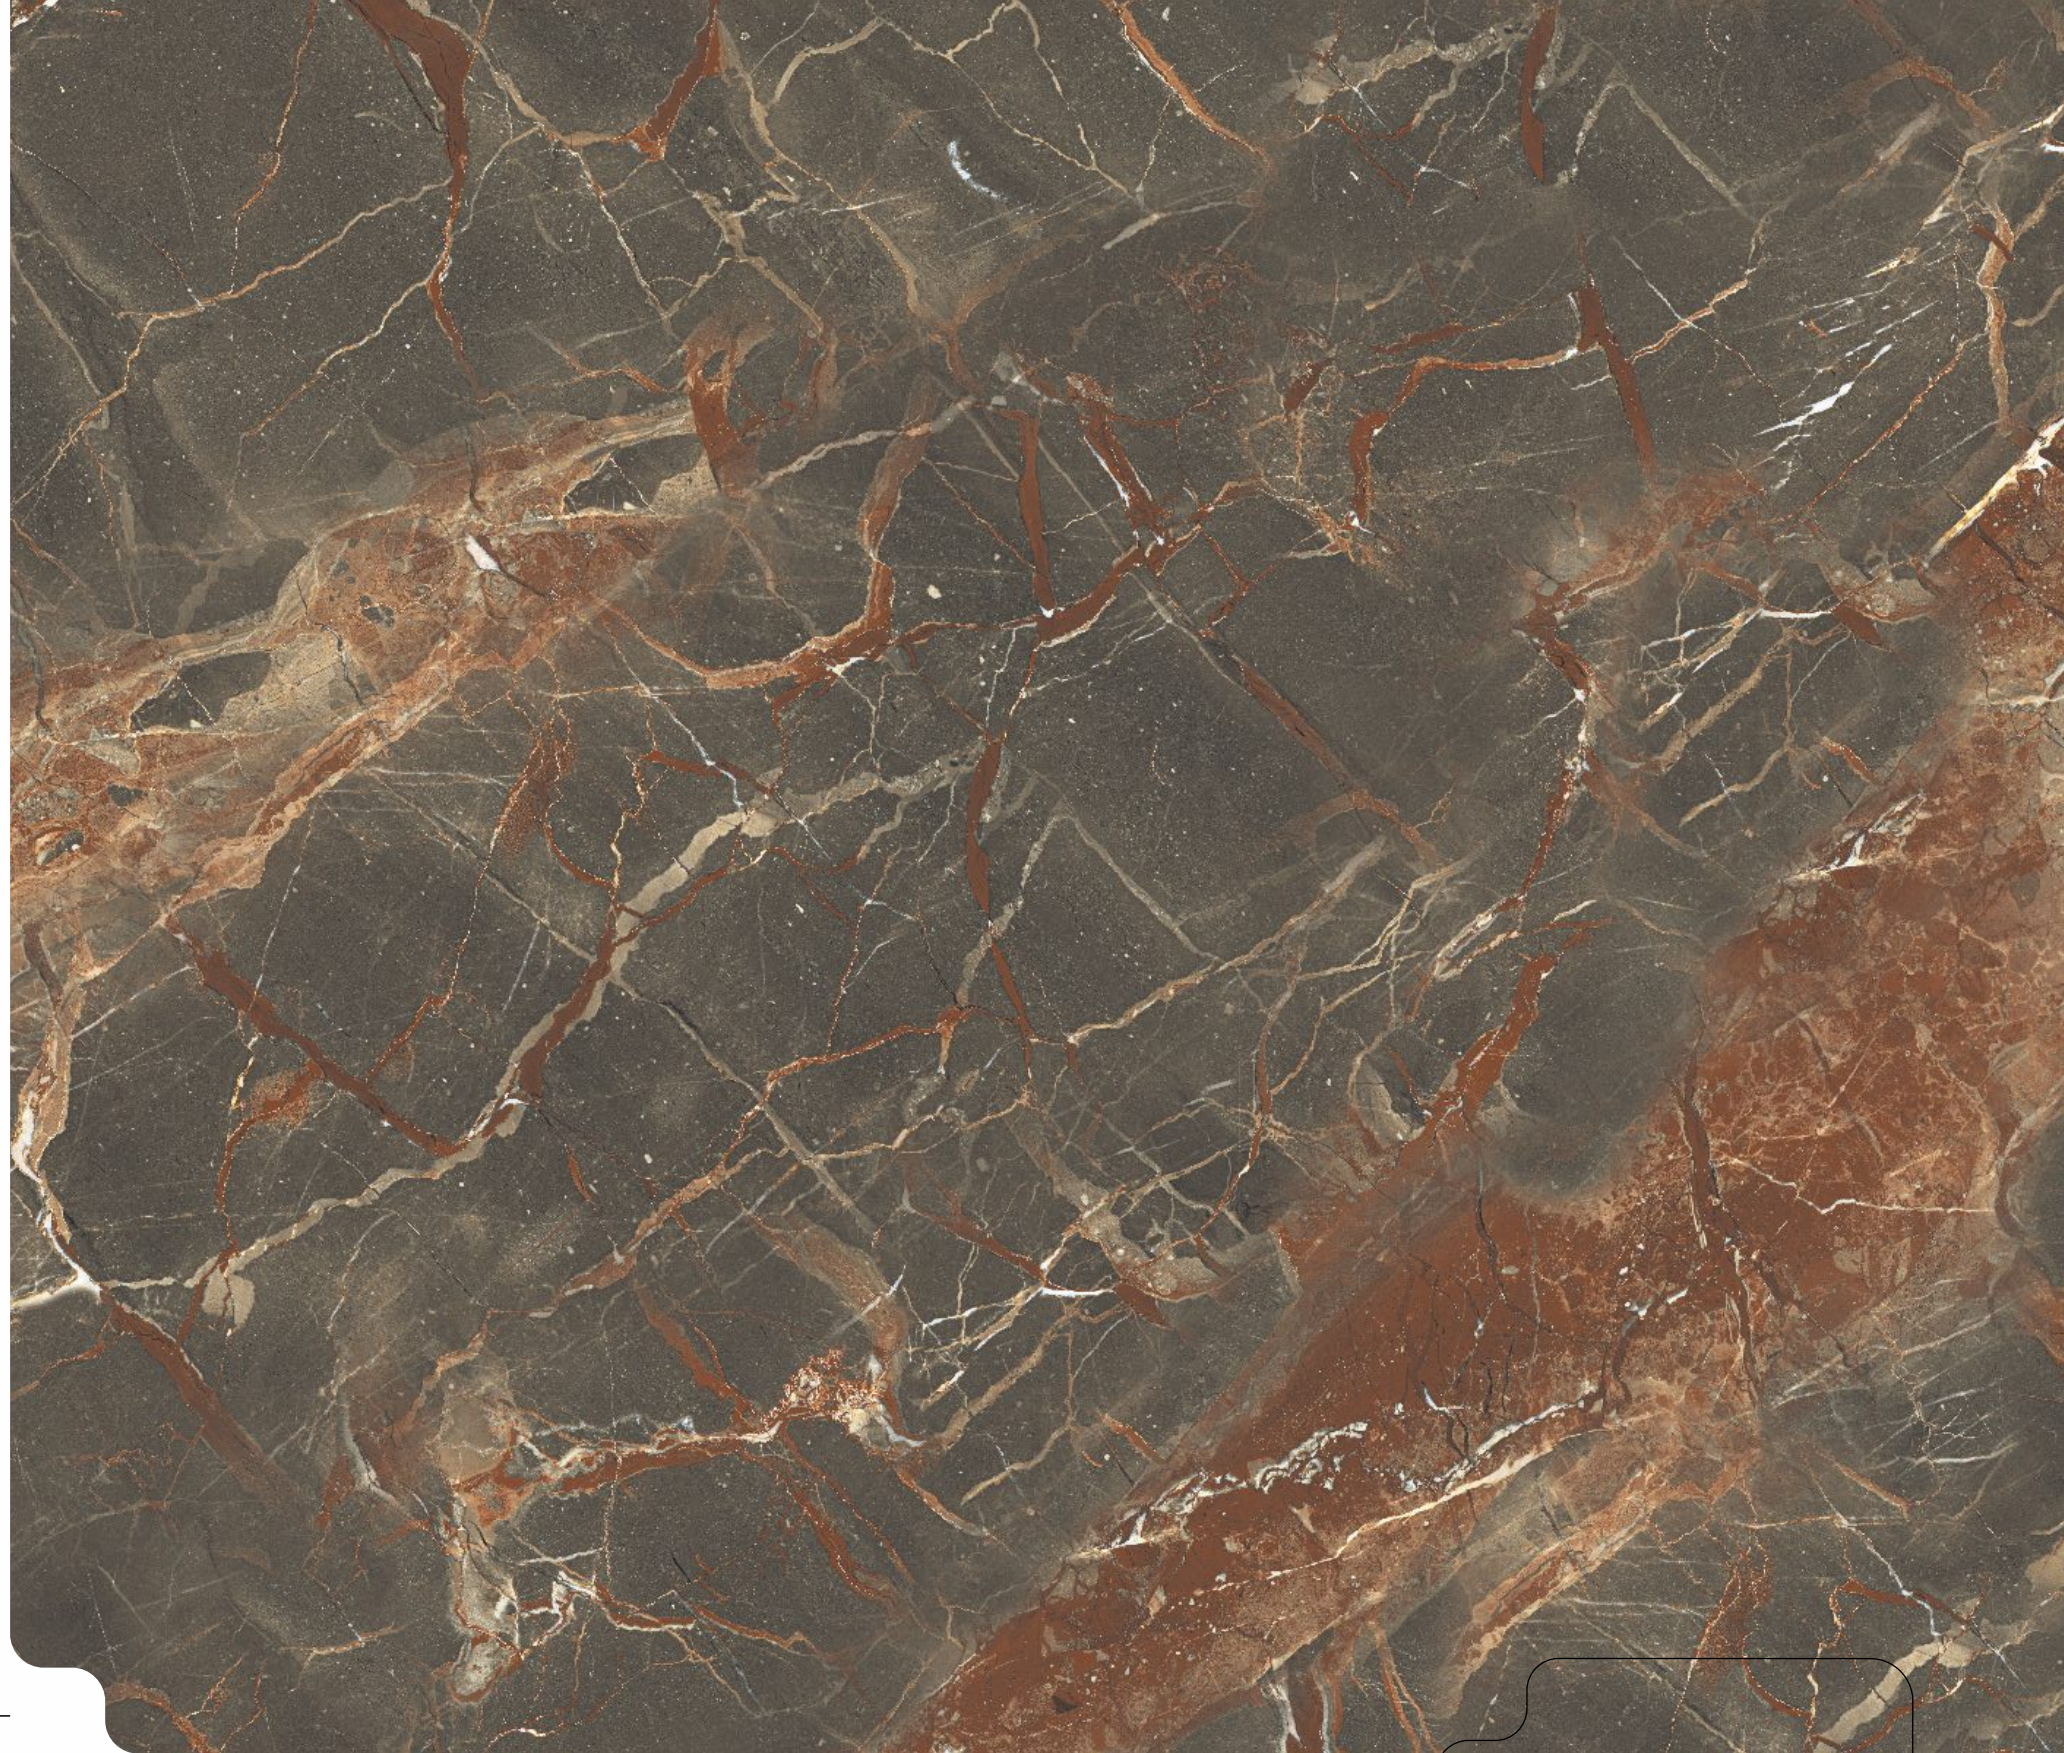

**CALACUTTA
FLAME**

dureza
Granito

Size
600x1200mm

Thickness
9mm

**CALACUTTA
SUN**

dureza
Granito

Size
600x1200mm

Thickness
9mm