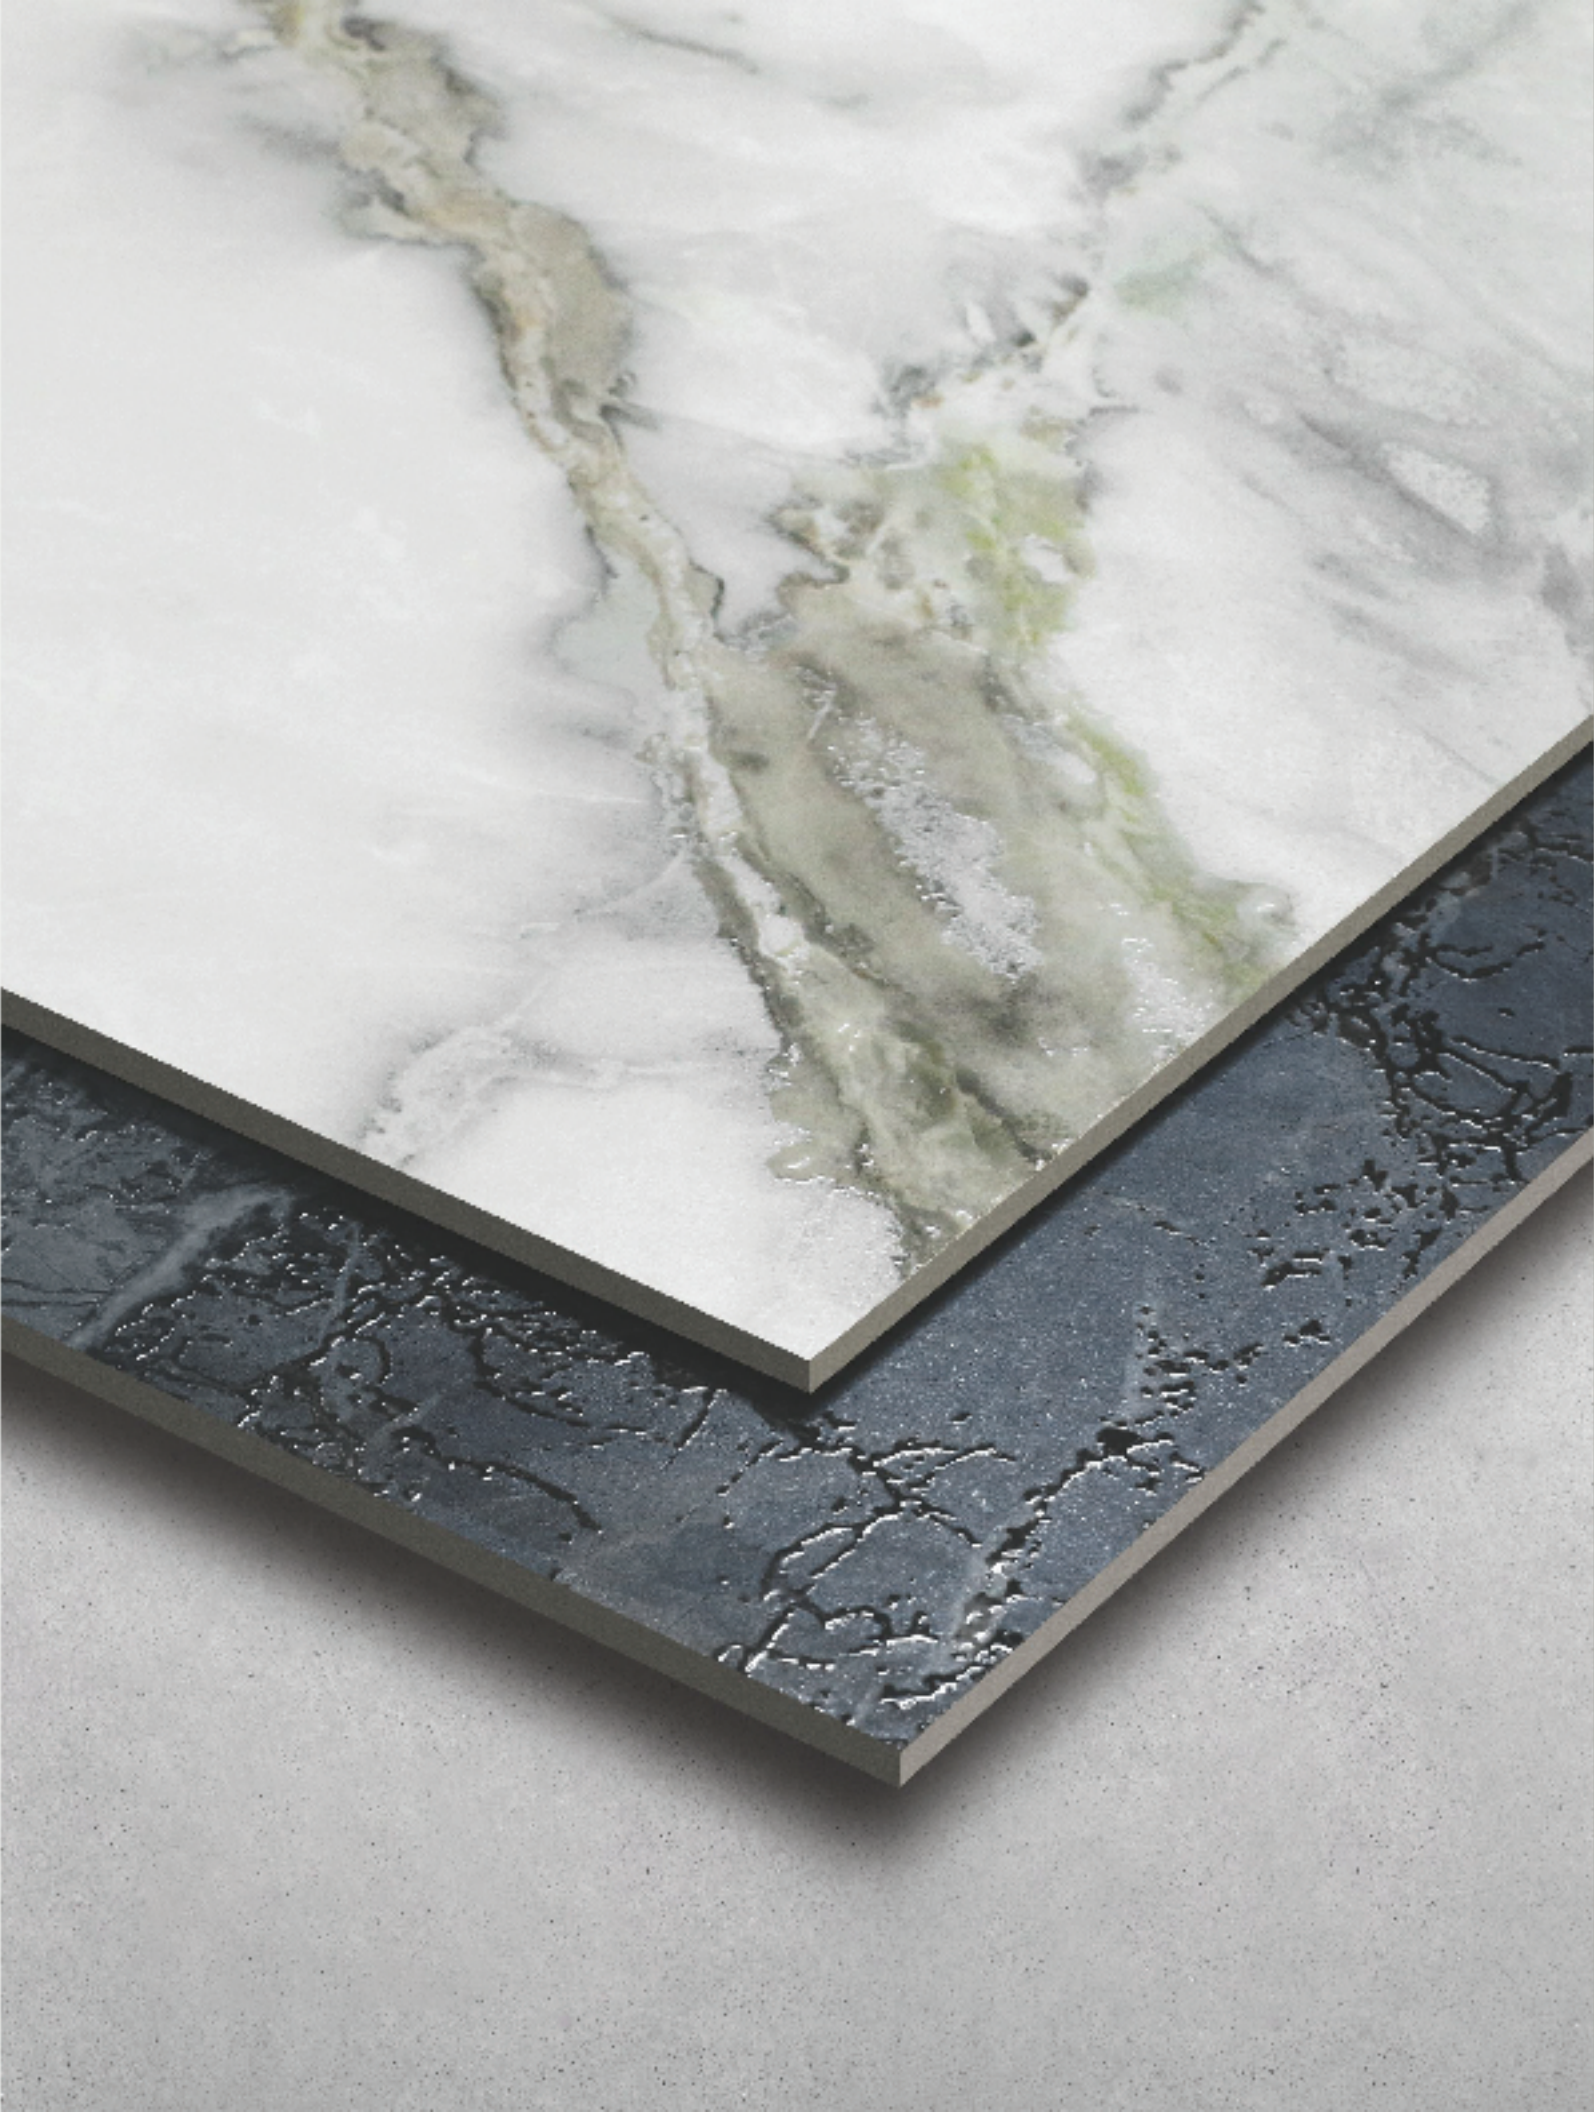

GLOSSY EFFECT

NATURAL STONE-
INSPIRED TILES

The exclusive surface of the collection features scattered and assorted glossy effects in graceful veins and irregular shapes.

The remarkable surface and the collection is available in versatile size of 600x1200mm for unrestricted lay in all kinds of spaces and aesthetics which offers a selection for all types of preferences. Available in various colors and a standard thickness, which is durable yet easy to cut and lay for you to experiment with details.