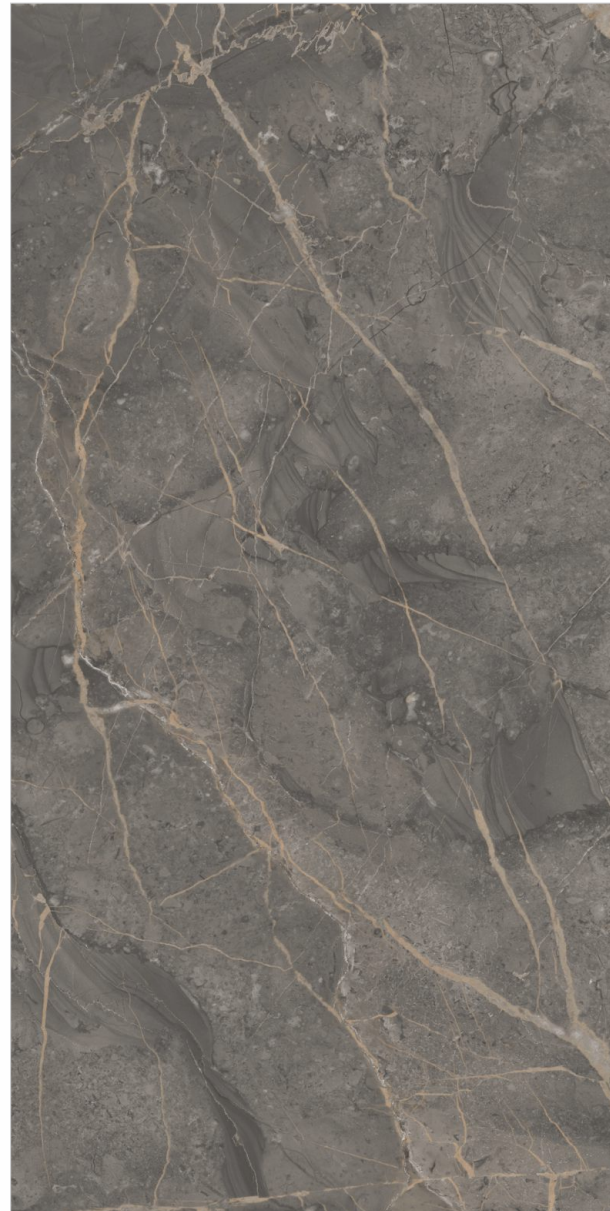

dureza
Granito

Size
600x1200mm

Thickness
9mm

**ESHA
NERO**