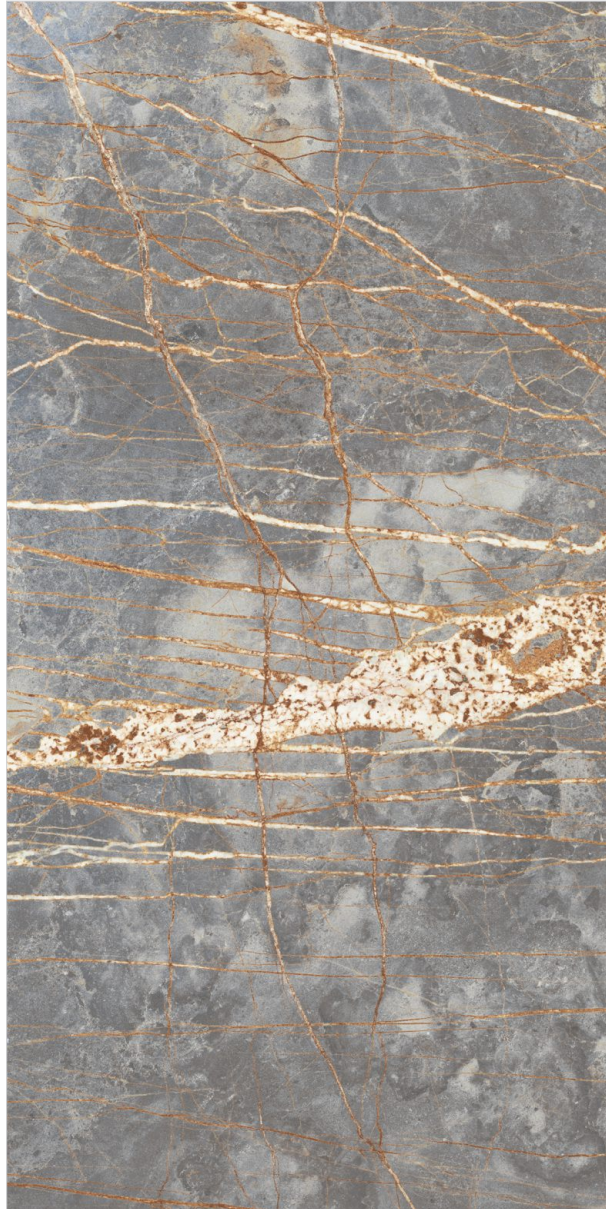

dureza
Granito

Size
600x1200mm

Thickness
9mm

**VEGA
GRAY**