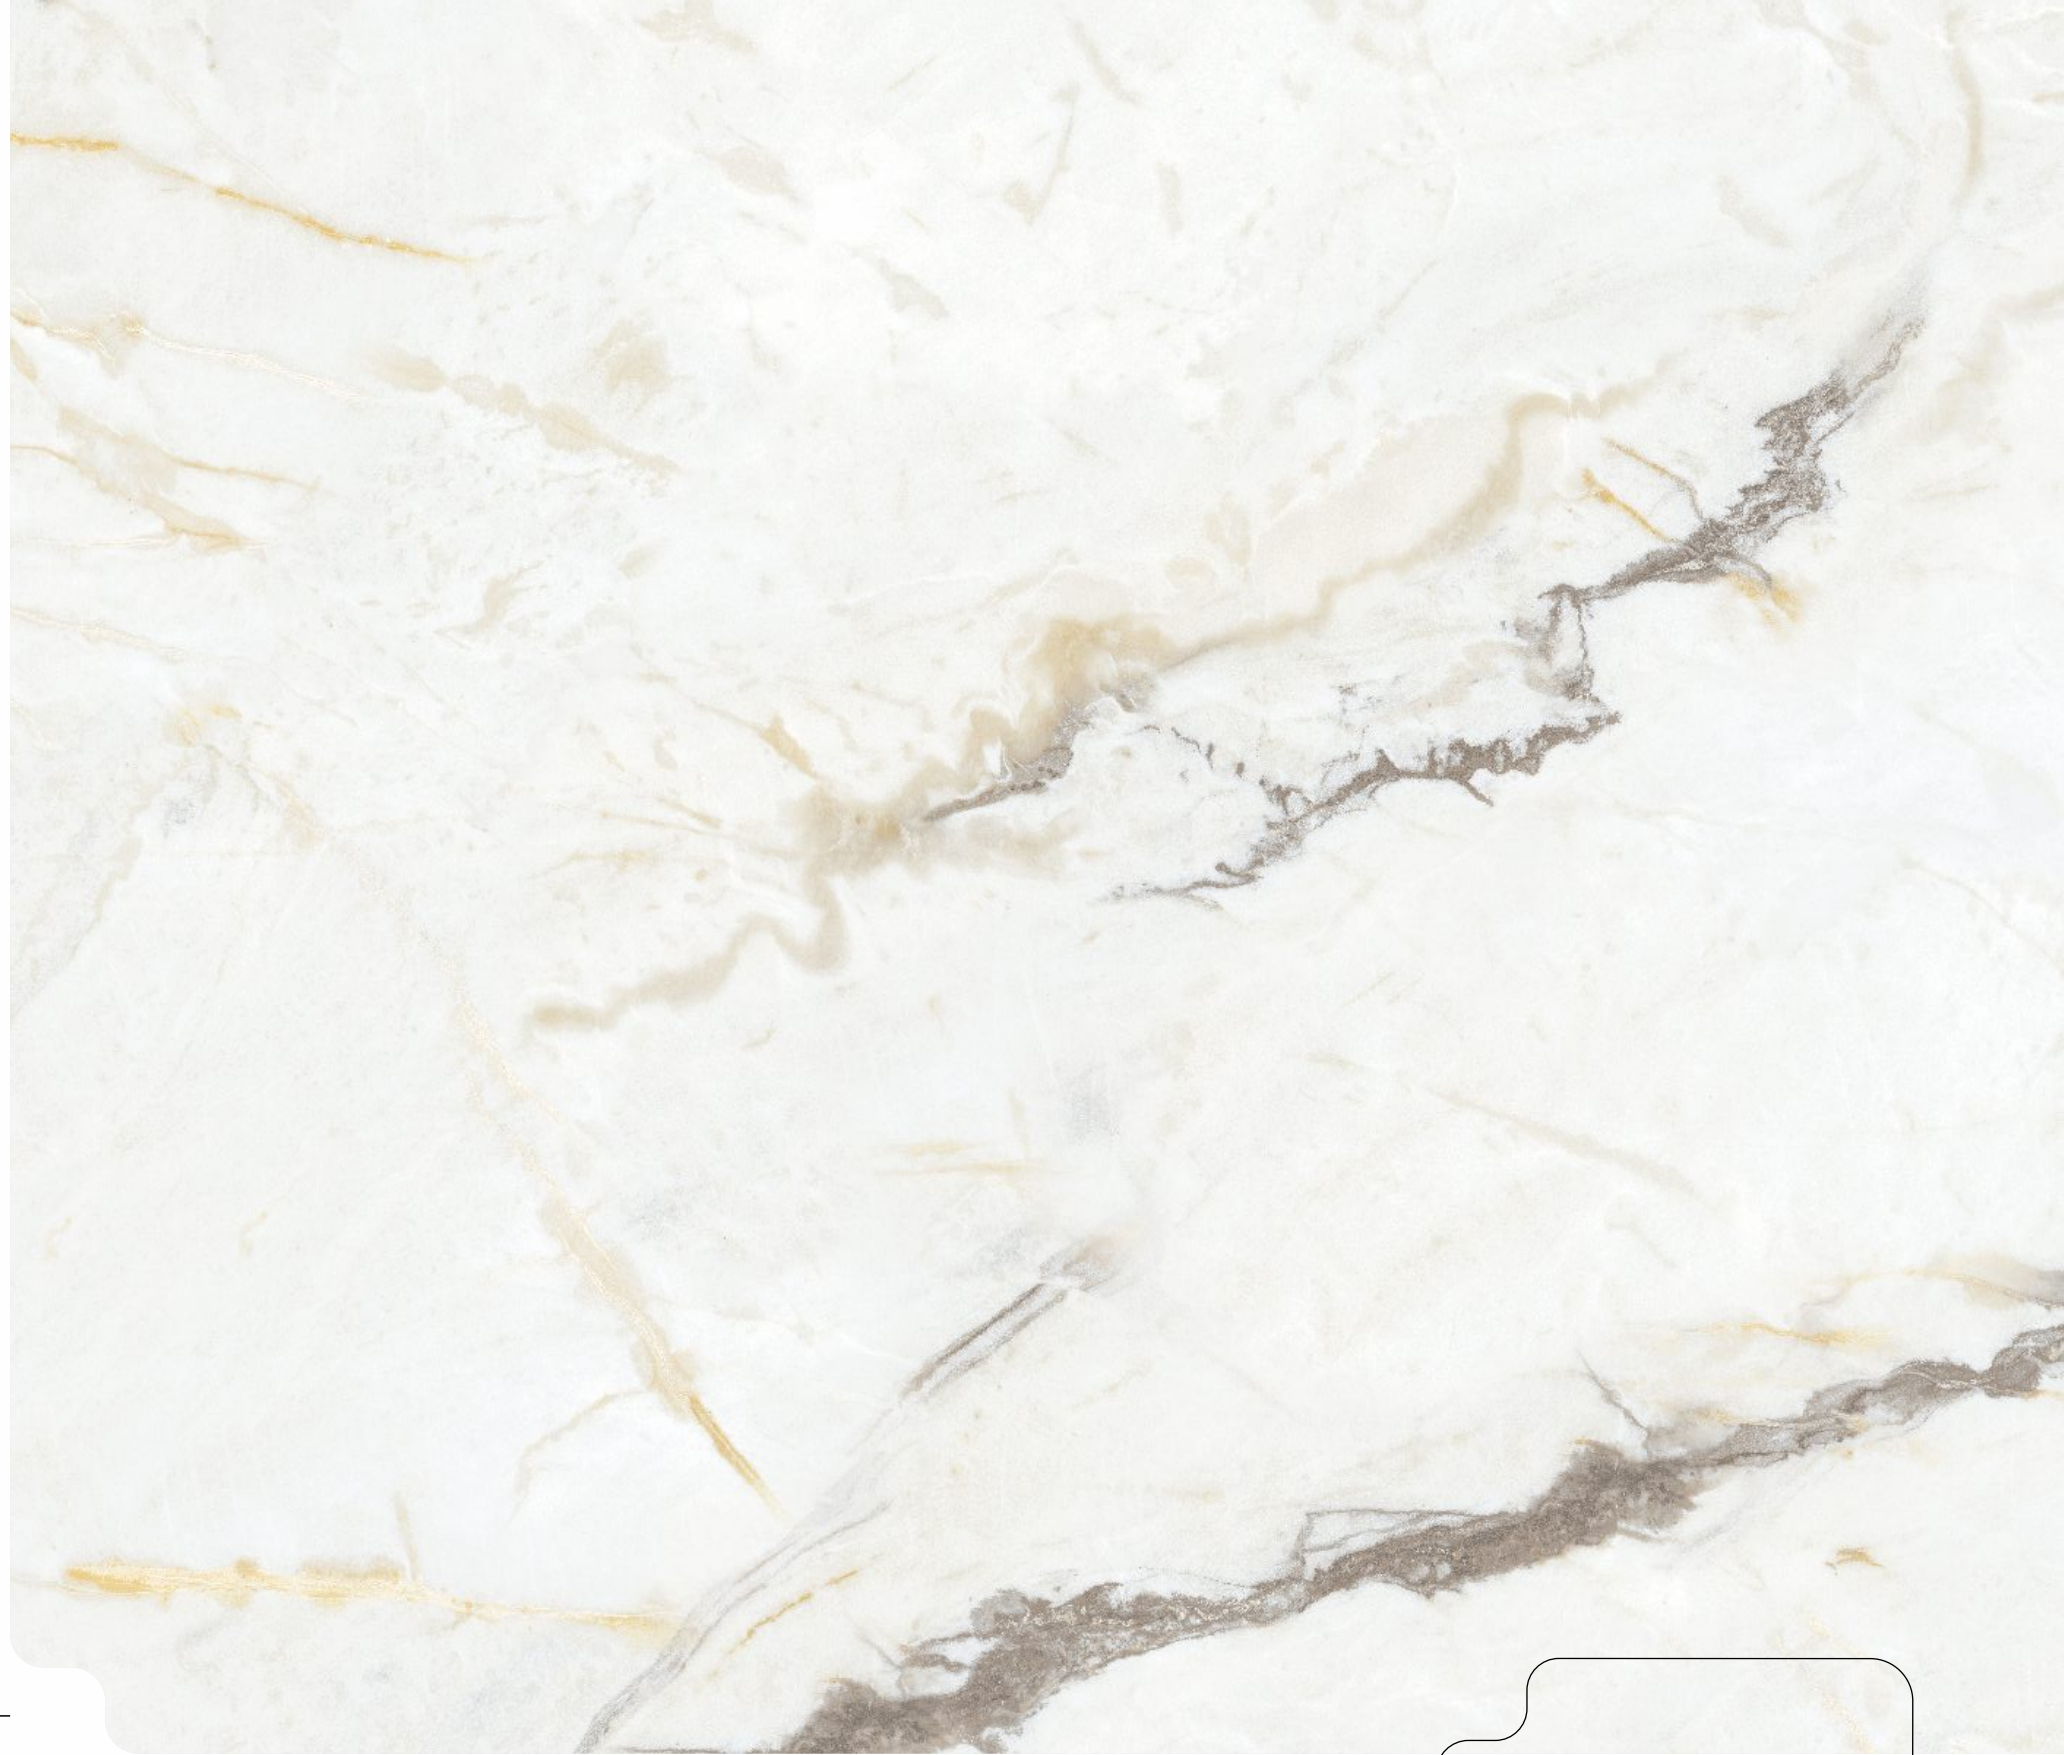

dureza
Granito

Size
600x1200mm

Thickness
9mm

**TIAKI
WHITE**