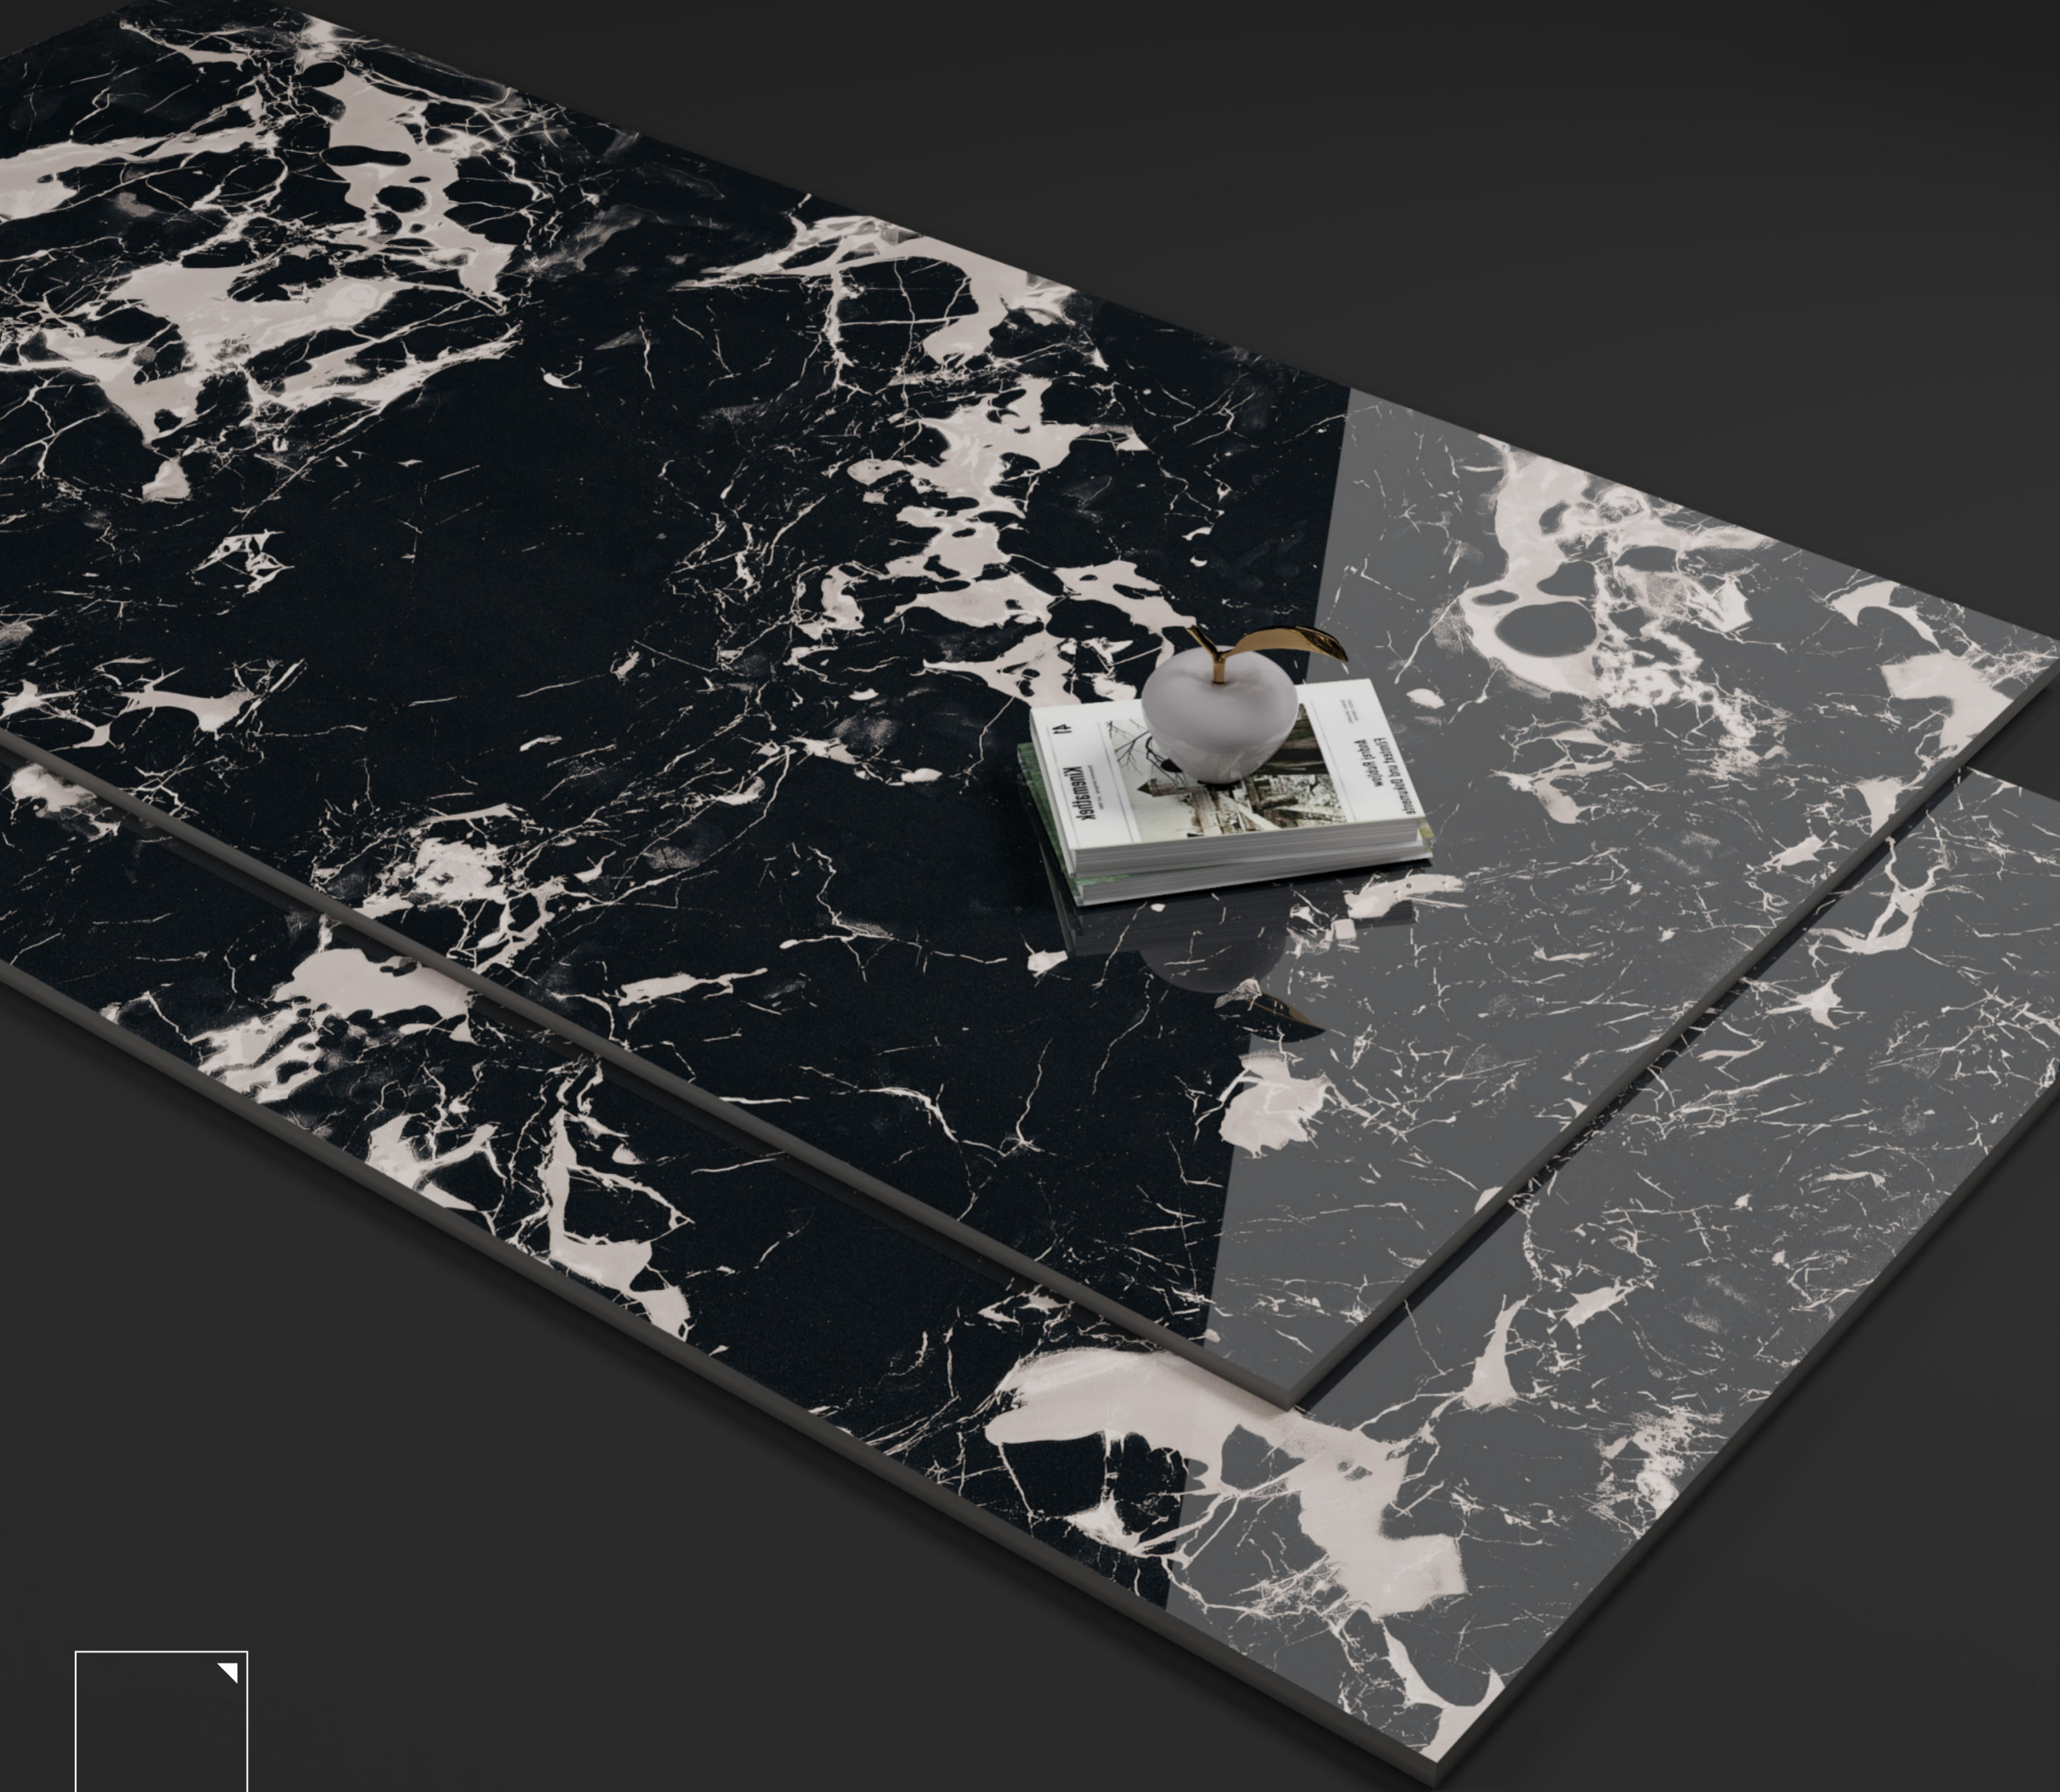

SIZE

**600X
1200MM**

FINISH

**SUPER
HIGH GLOSS**

**Terra
Grés**
COLLECTION

PORTORO GOLD

600x
1200MM

PORTORO SILVER