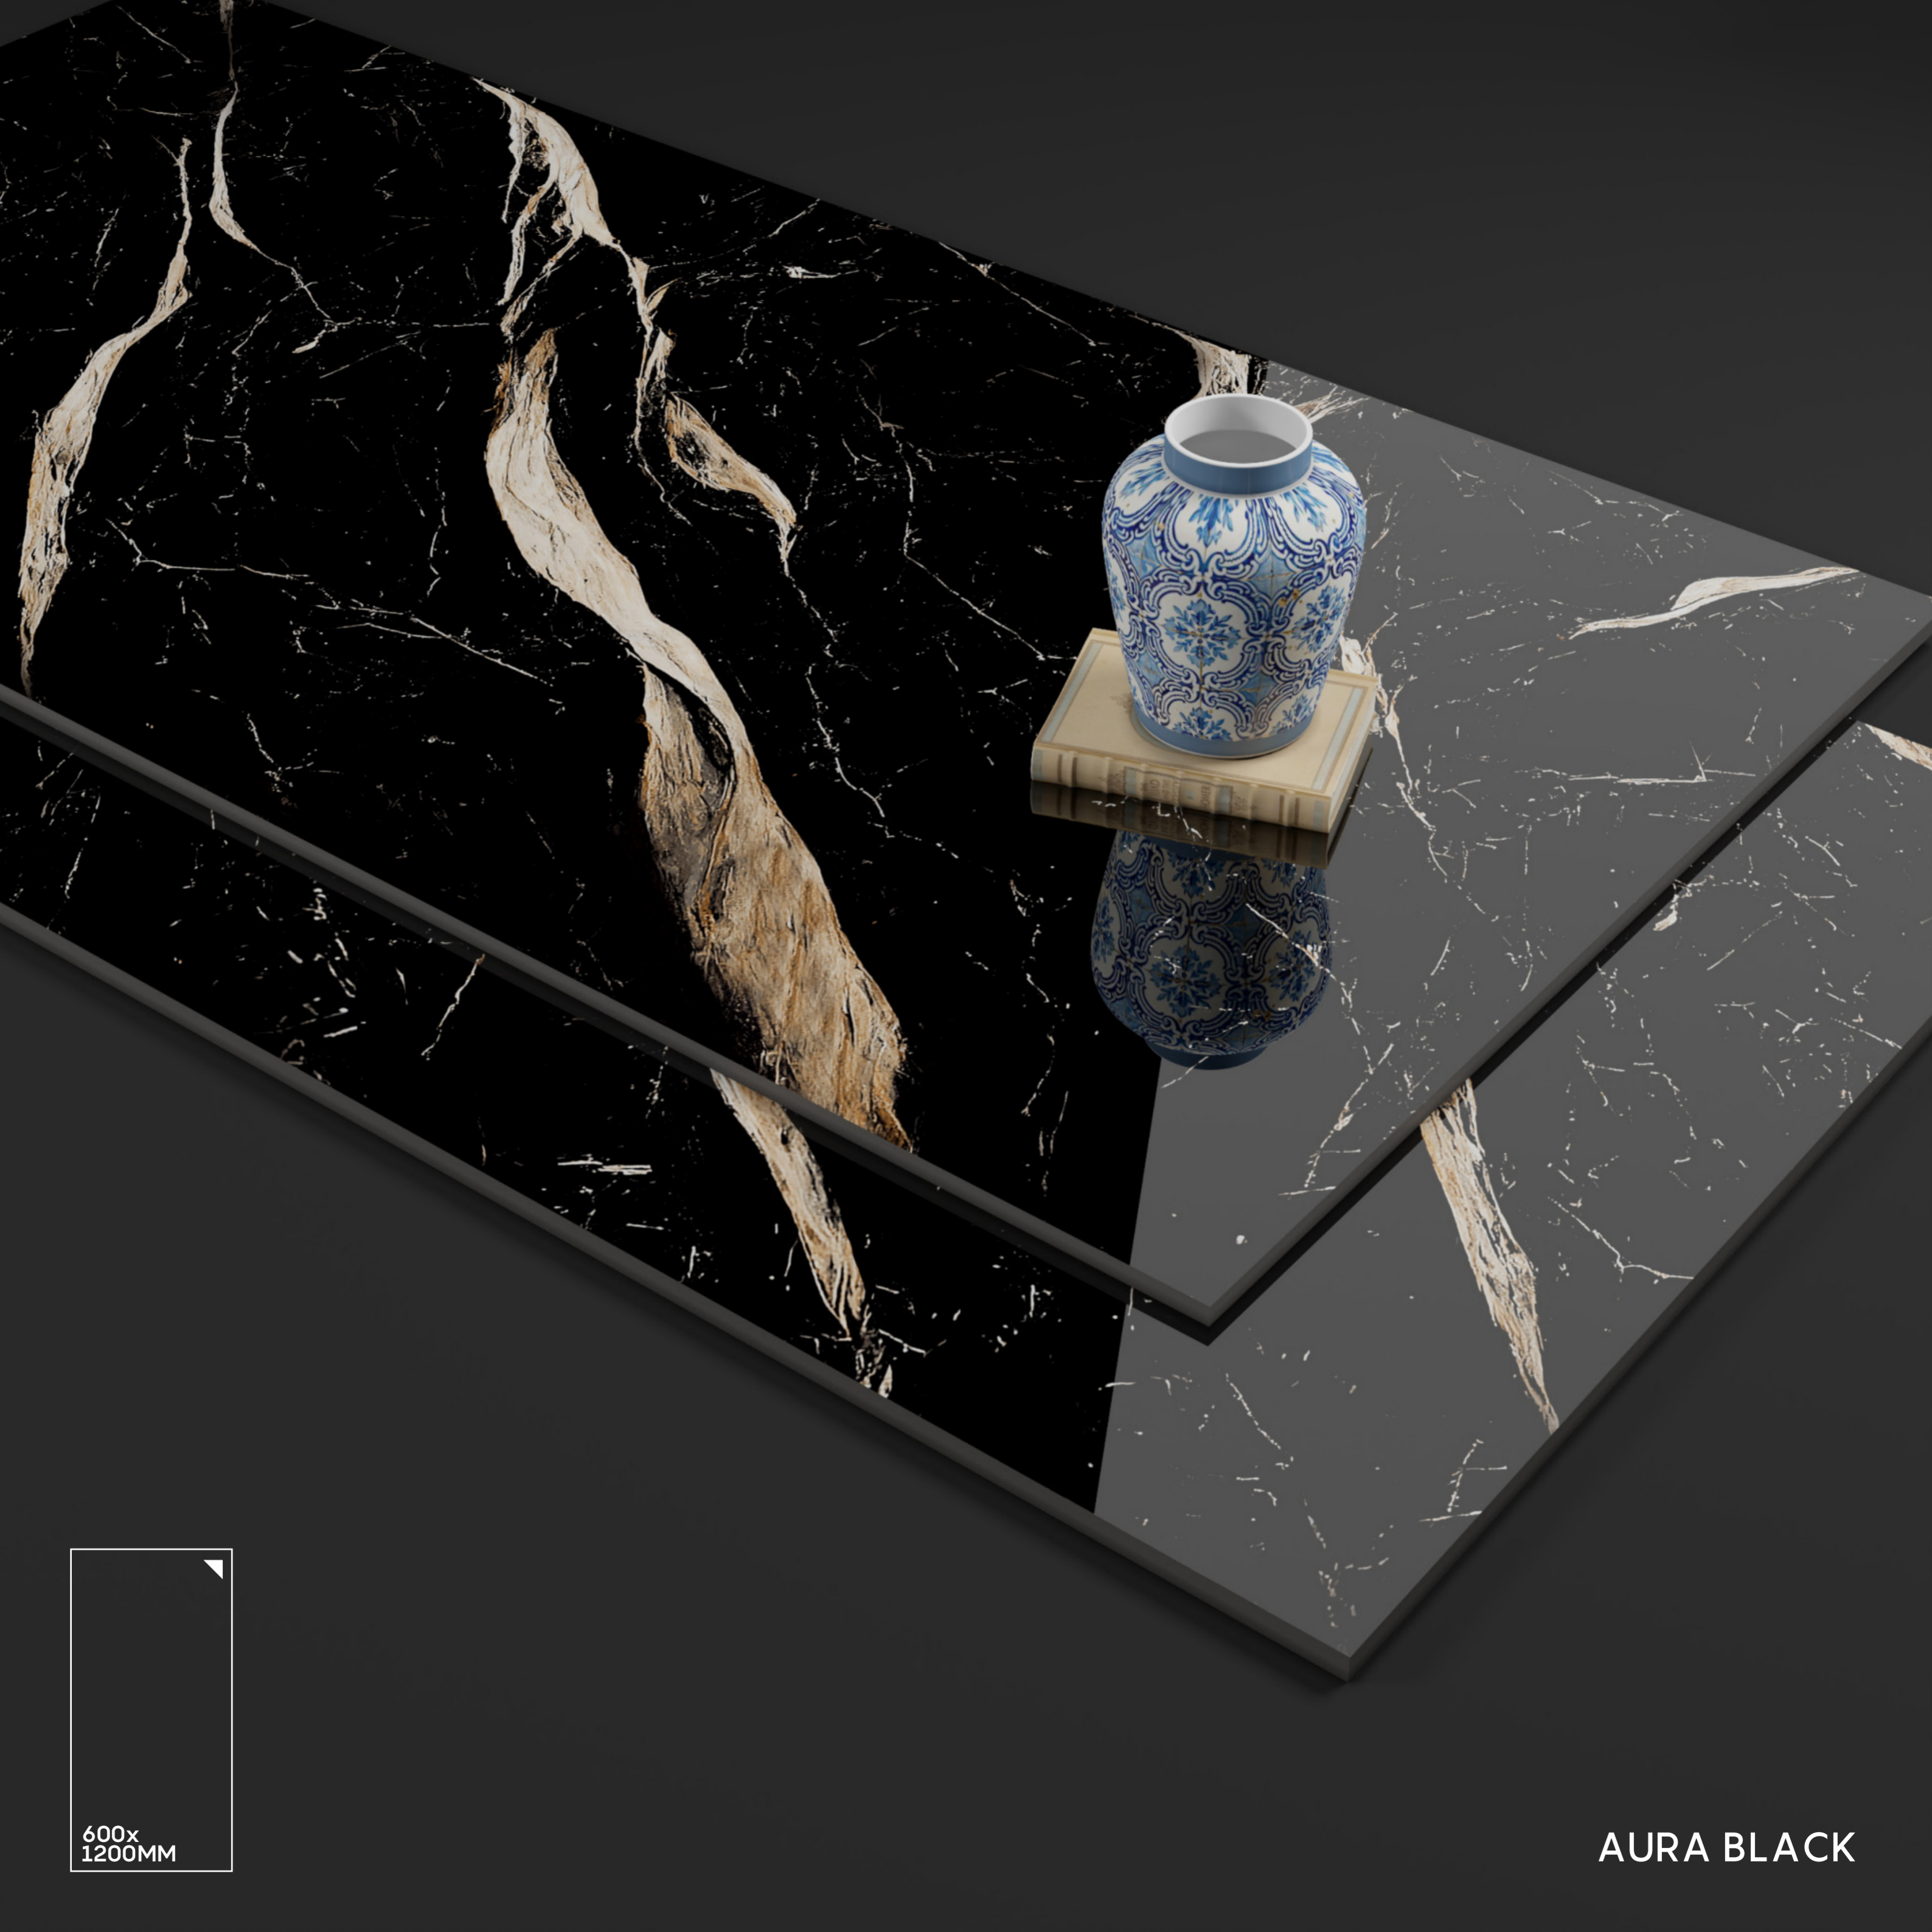

ATLANTIC GOLD

SIZE

600X
1200MM

FINISH

SUPER
HIGH GLOSS

Terra
Grés 
COLLECTION

ATLANTIC GOLD

600x
1200MM