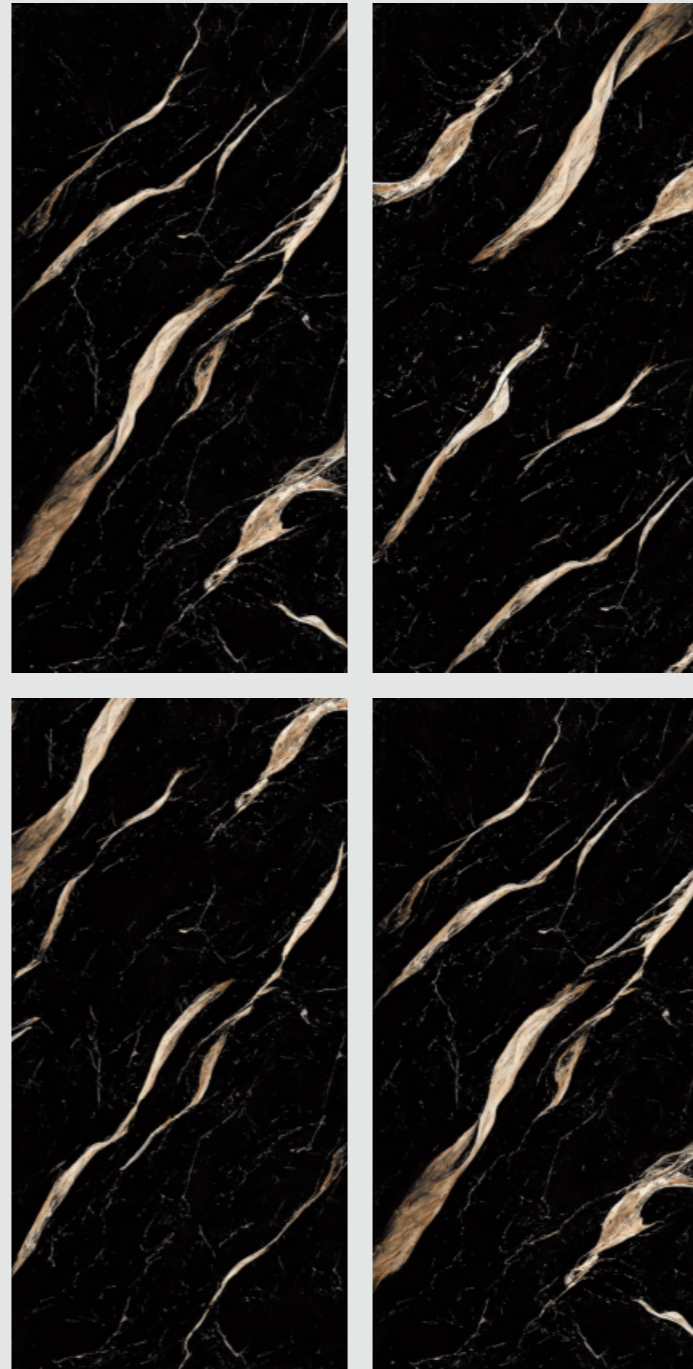

RANDOM 03

DESIGN

**AURA
BLACK**

SIZE

**600X
1200MM**

FINISH

**SUPER
HIGH GLOSS**

**Terra
Grés**
COLLECTION