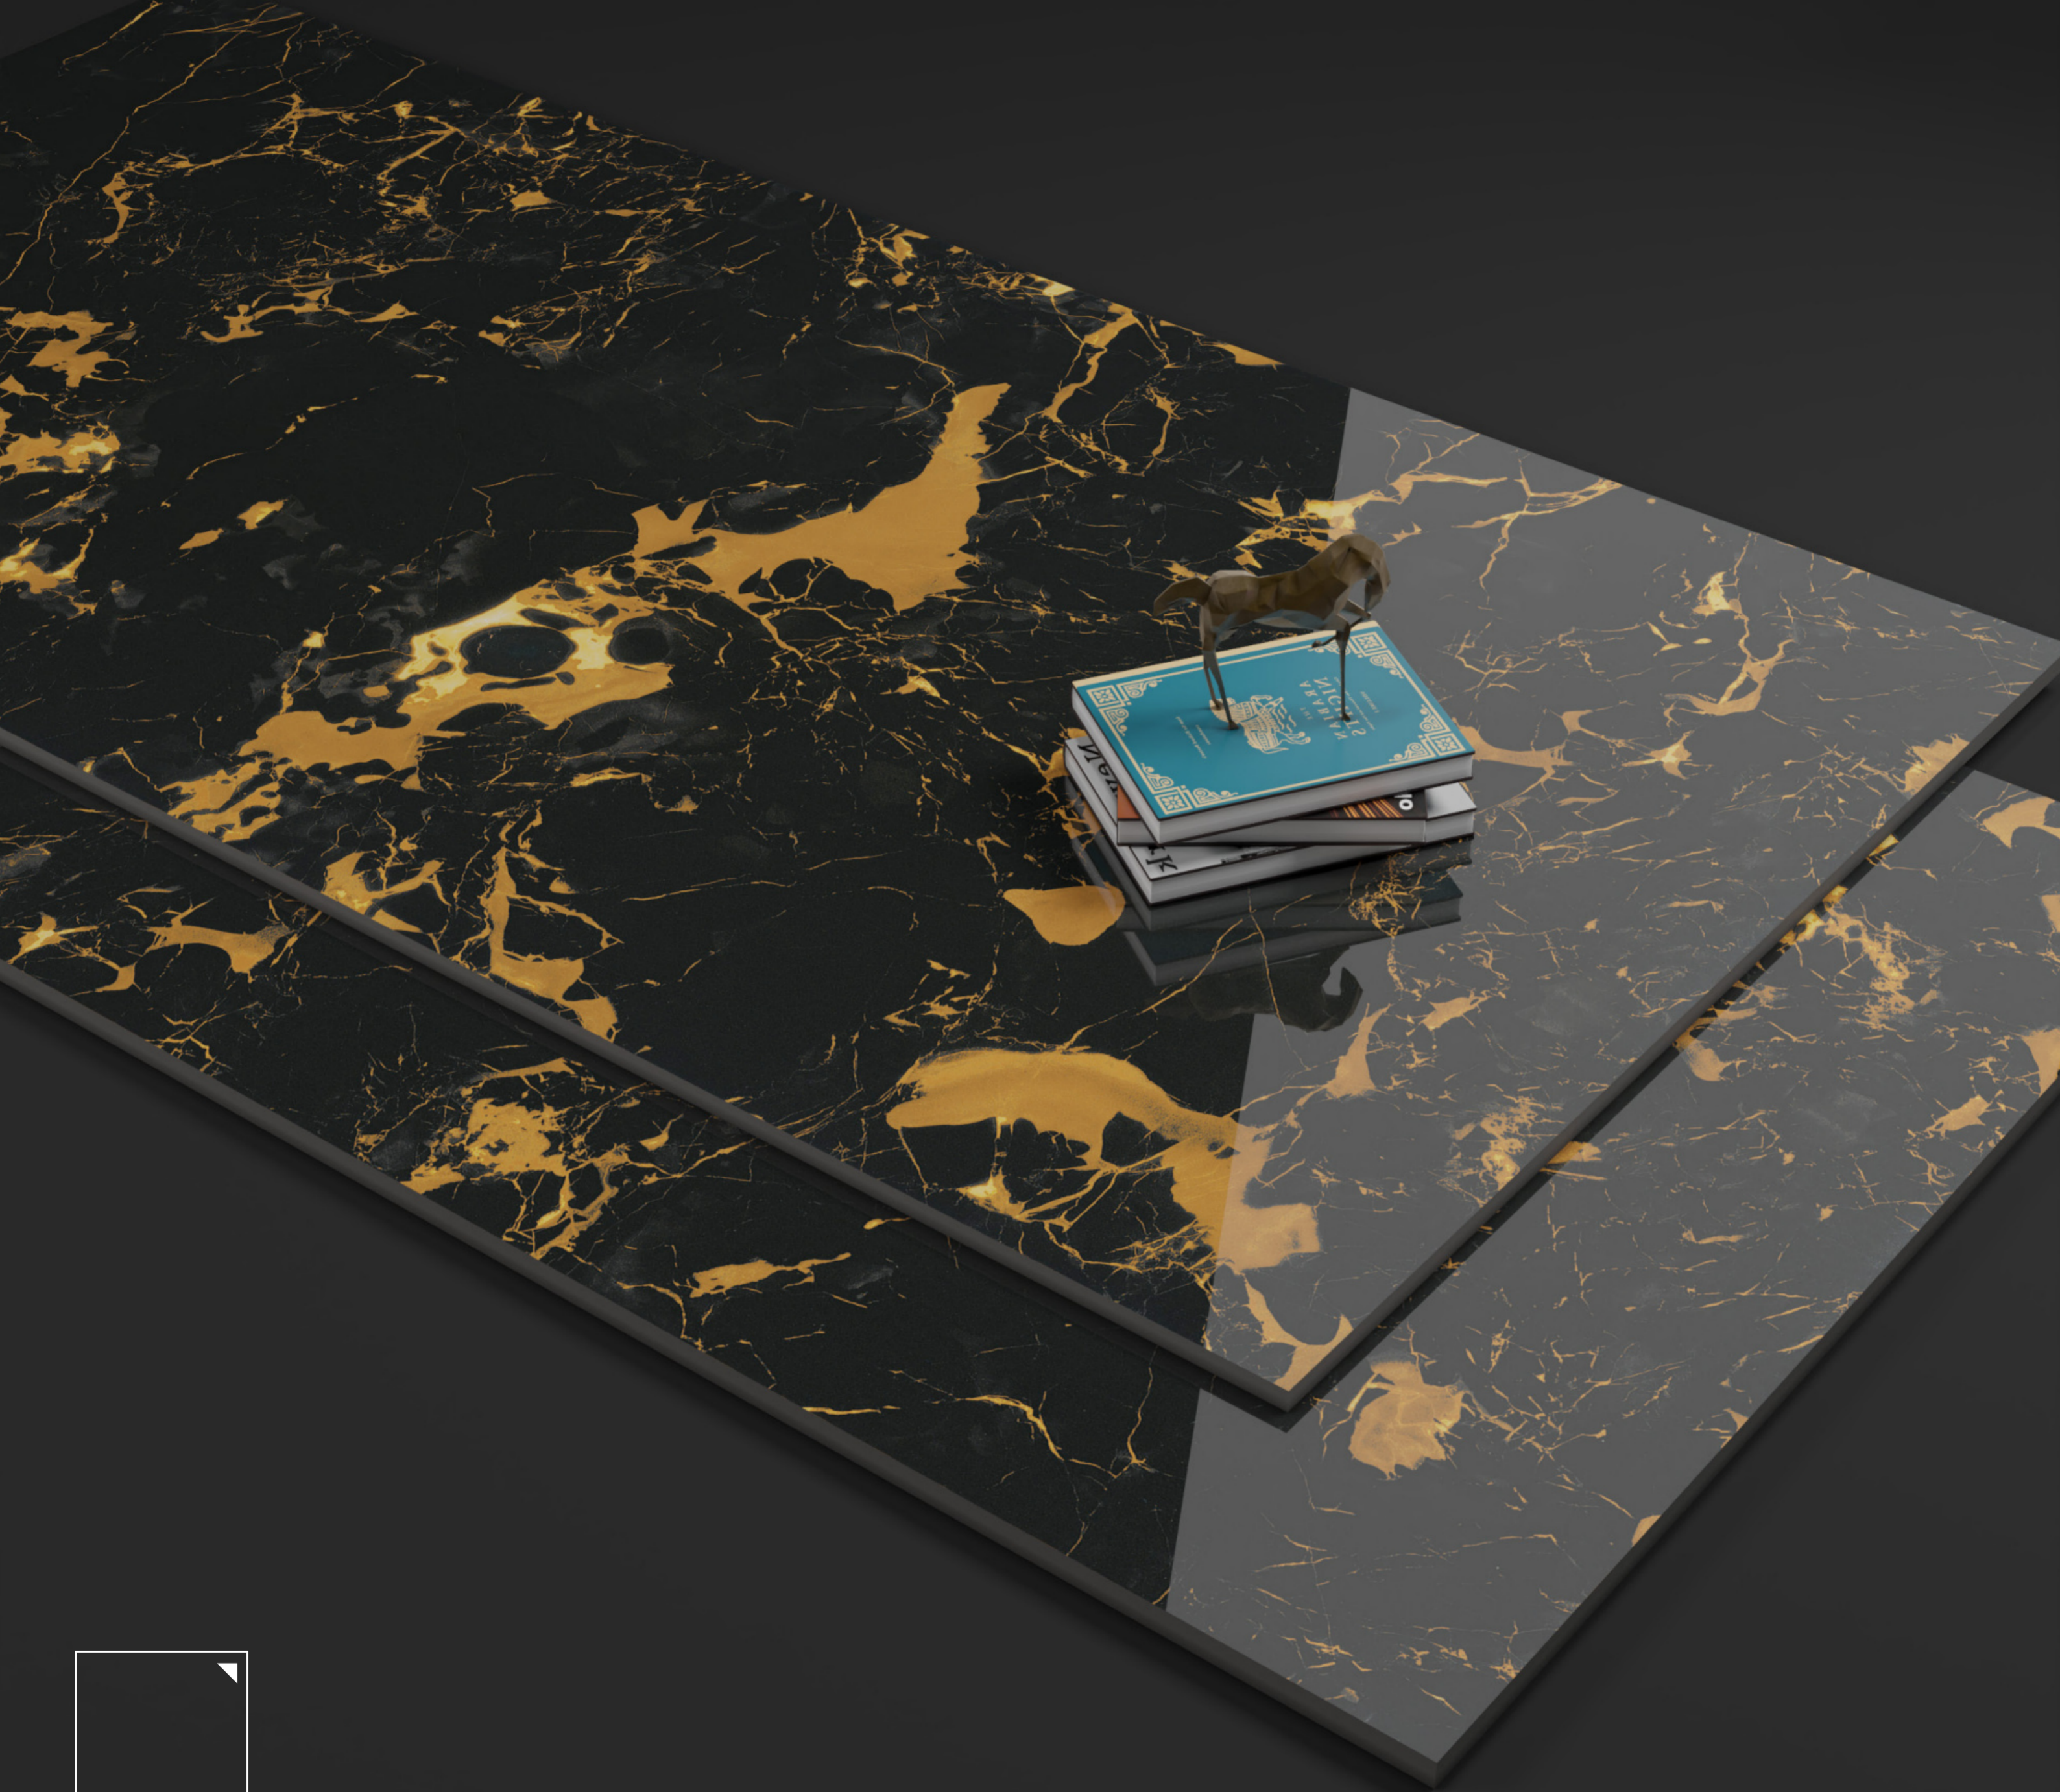

600x
1200MM

PORTORO GOLD