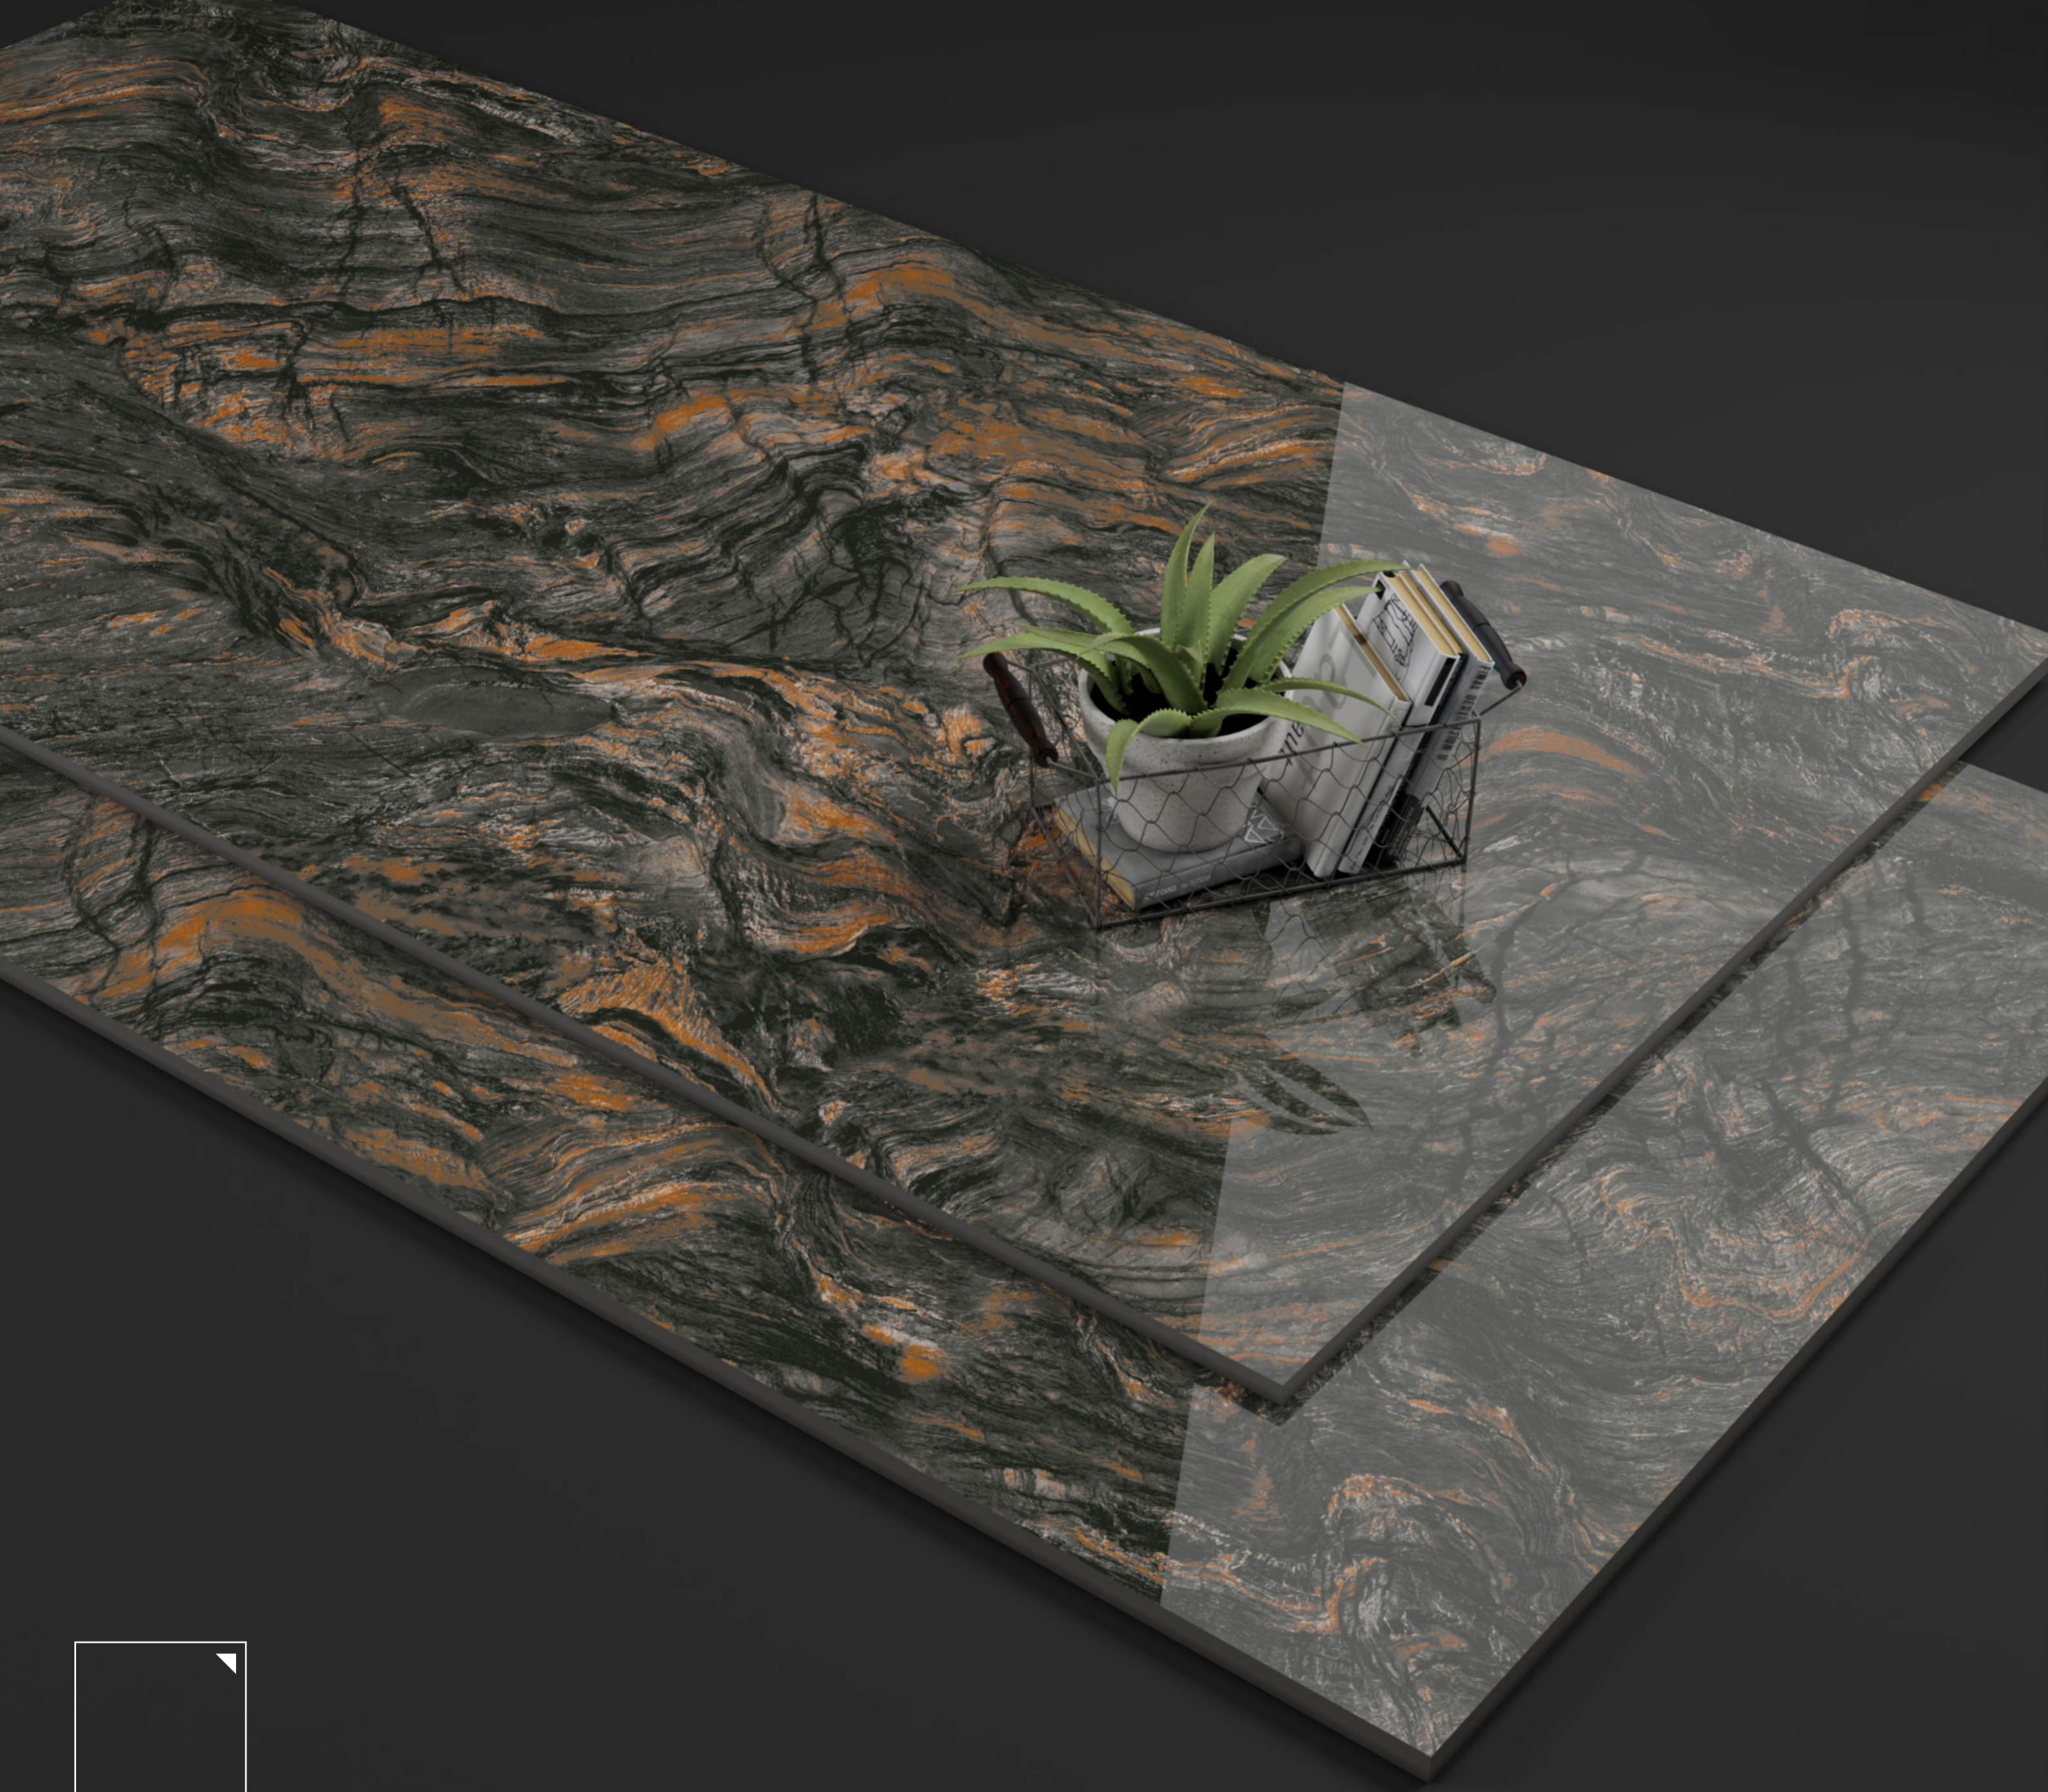

SIZE

**600X
1200MM**

FINISH

**SUPER
HIGH GLOSS**

RANDOM 05

**Terra
Grés** 
COLLECTION

ERA BROWN

600x
1200MM