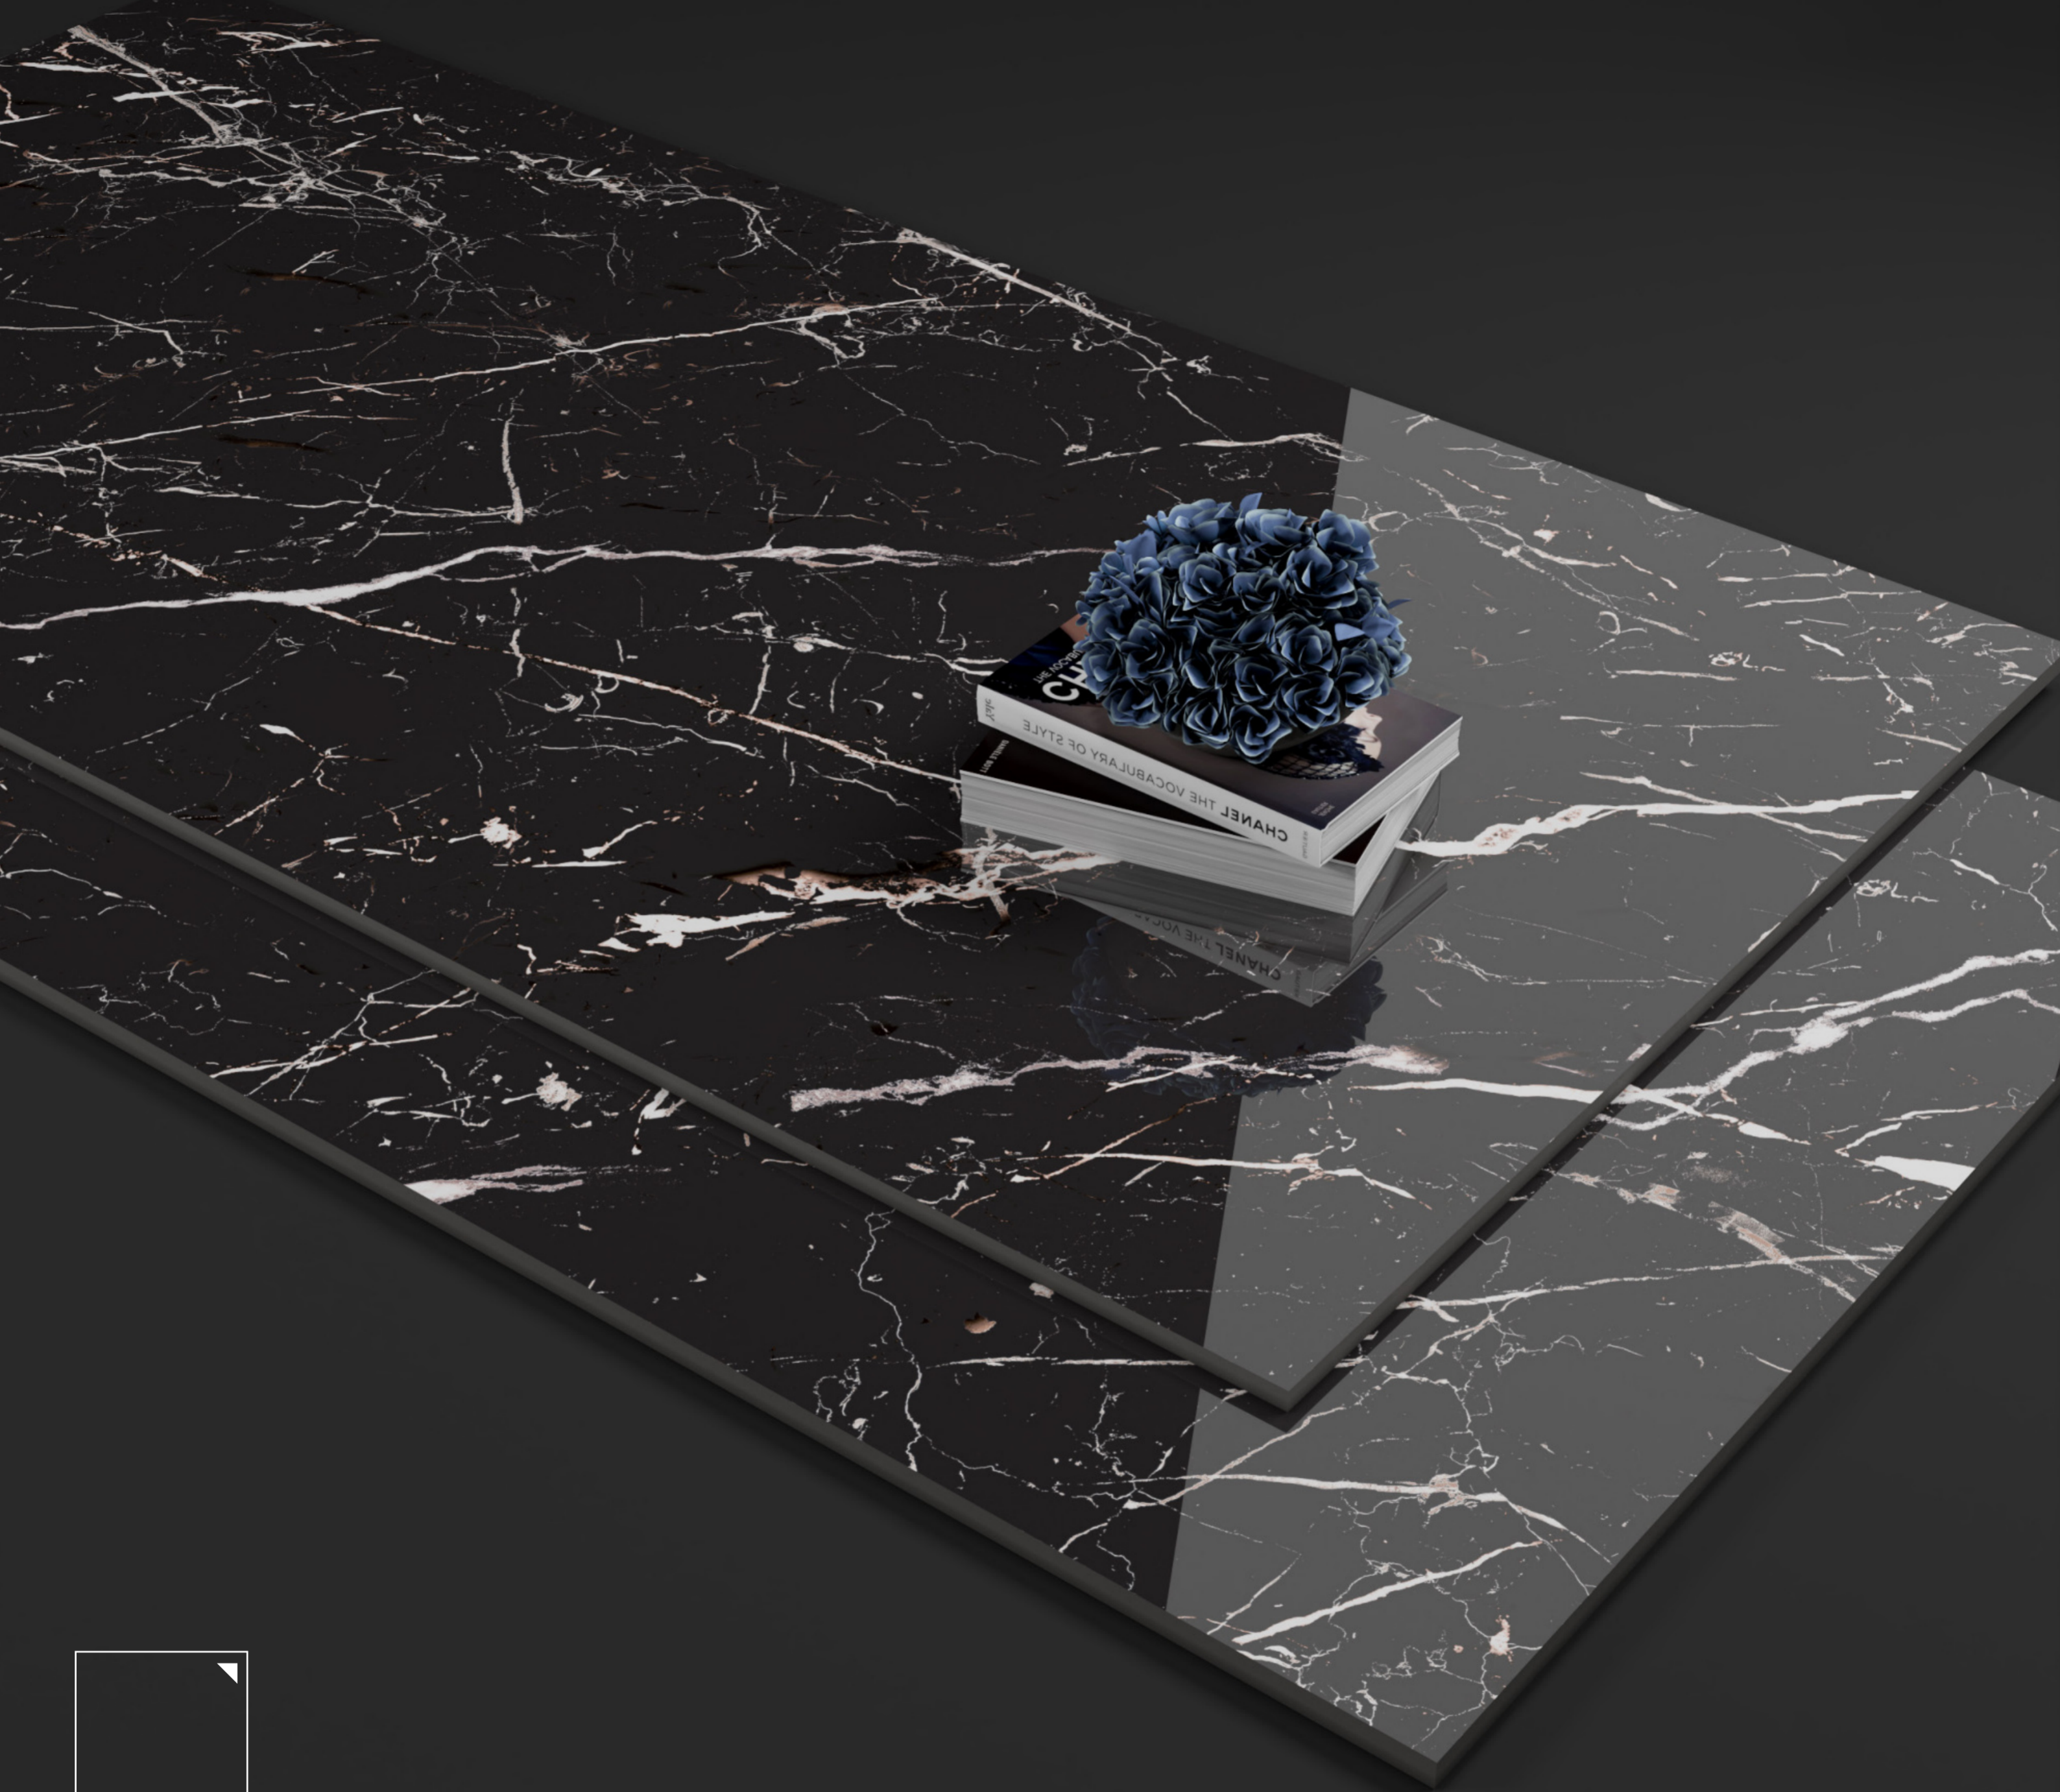

SIZE

**600X
1200MM**

FINISH

**SUPER
HIGH GLOSS**

**Terra
Grés**
COLLECTION

PORTORO GOLD

600x
1200MM

PORTORO SILVER

RANDOM 03

DESIGN

PORTORO SILVER

SIZE

600X
1200MM

FINISH

SUPER
HIGH GLOSS

Terra
Grés 
COLLECTION

PORTORO SILVER

600x
1200MM

SIMMBA BLACK

RANDOM 04

DESIGN

**SIMMBA
BLACK**

SIZE

**600X
1200MM**