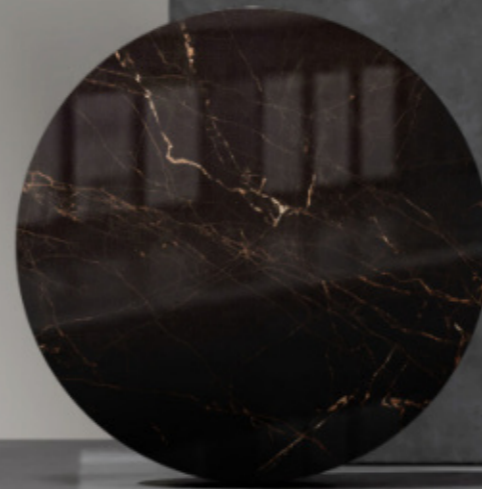

We are,
A Leading Globle Brand.

You can Elevate your spaces with our exquisite Terra Grès series, meticulously crafted to blend sophistication with durability. Our tiles boast a sleek, timeless design that seamlessly complements various aesthetics, from modern to classic.

Engineered with precision, these tiles feature a high-quality Terra Grès Series composition, ensuring resistance to stains, scratches, and wear. The smooth, polished surface not only enhances aesthetics but also simplifies cleaning.

Whether you're revamping a kitchen, bathroom, or living area, our Terra Grès Series offer a versatile solution. Experience the perfect marriage of style and resilience, as our tiles promise to redefine the ambiance of your interiors with enduring elegance.