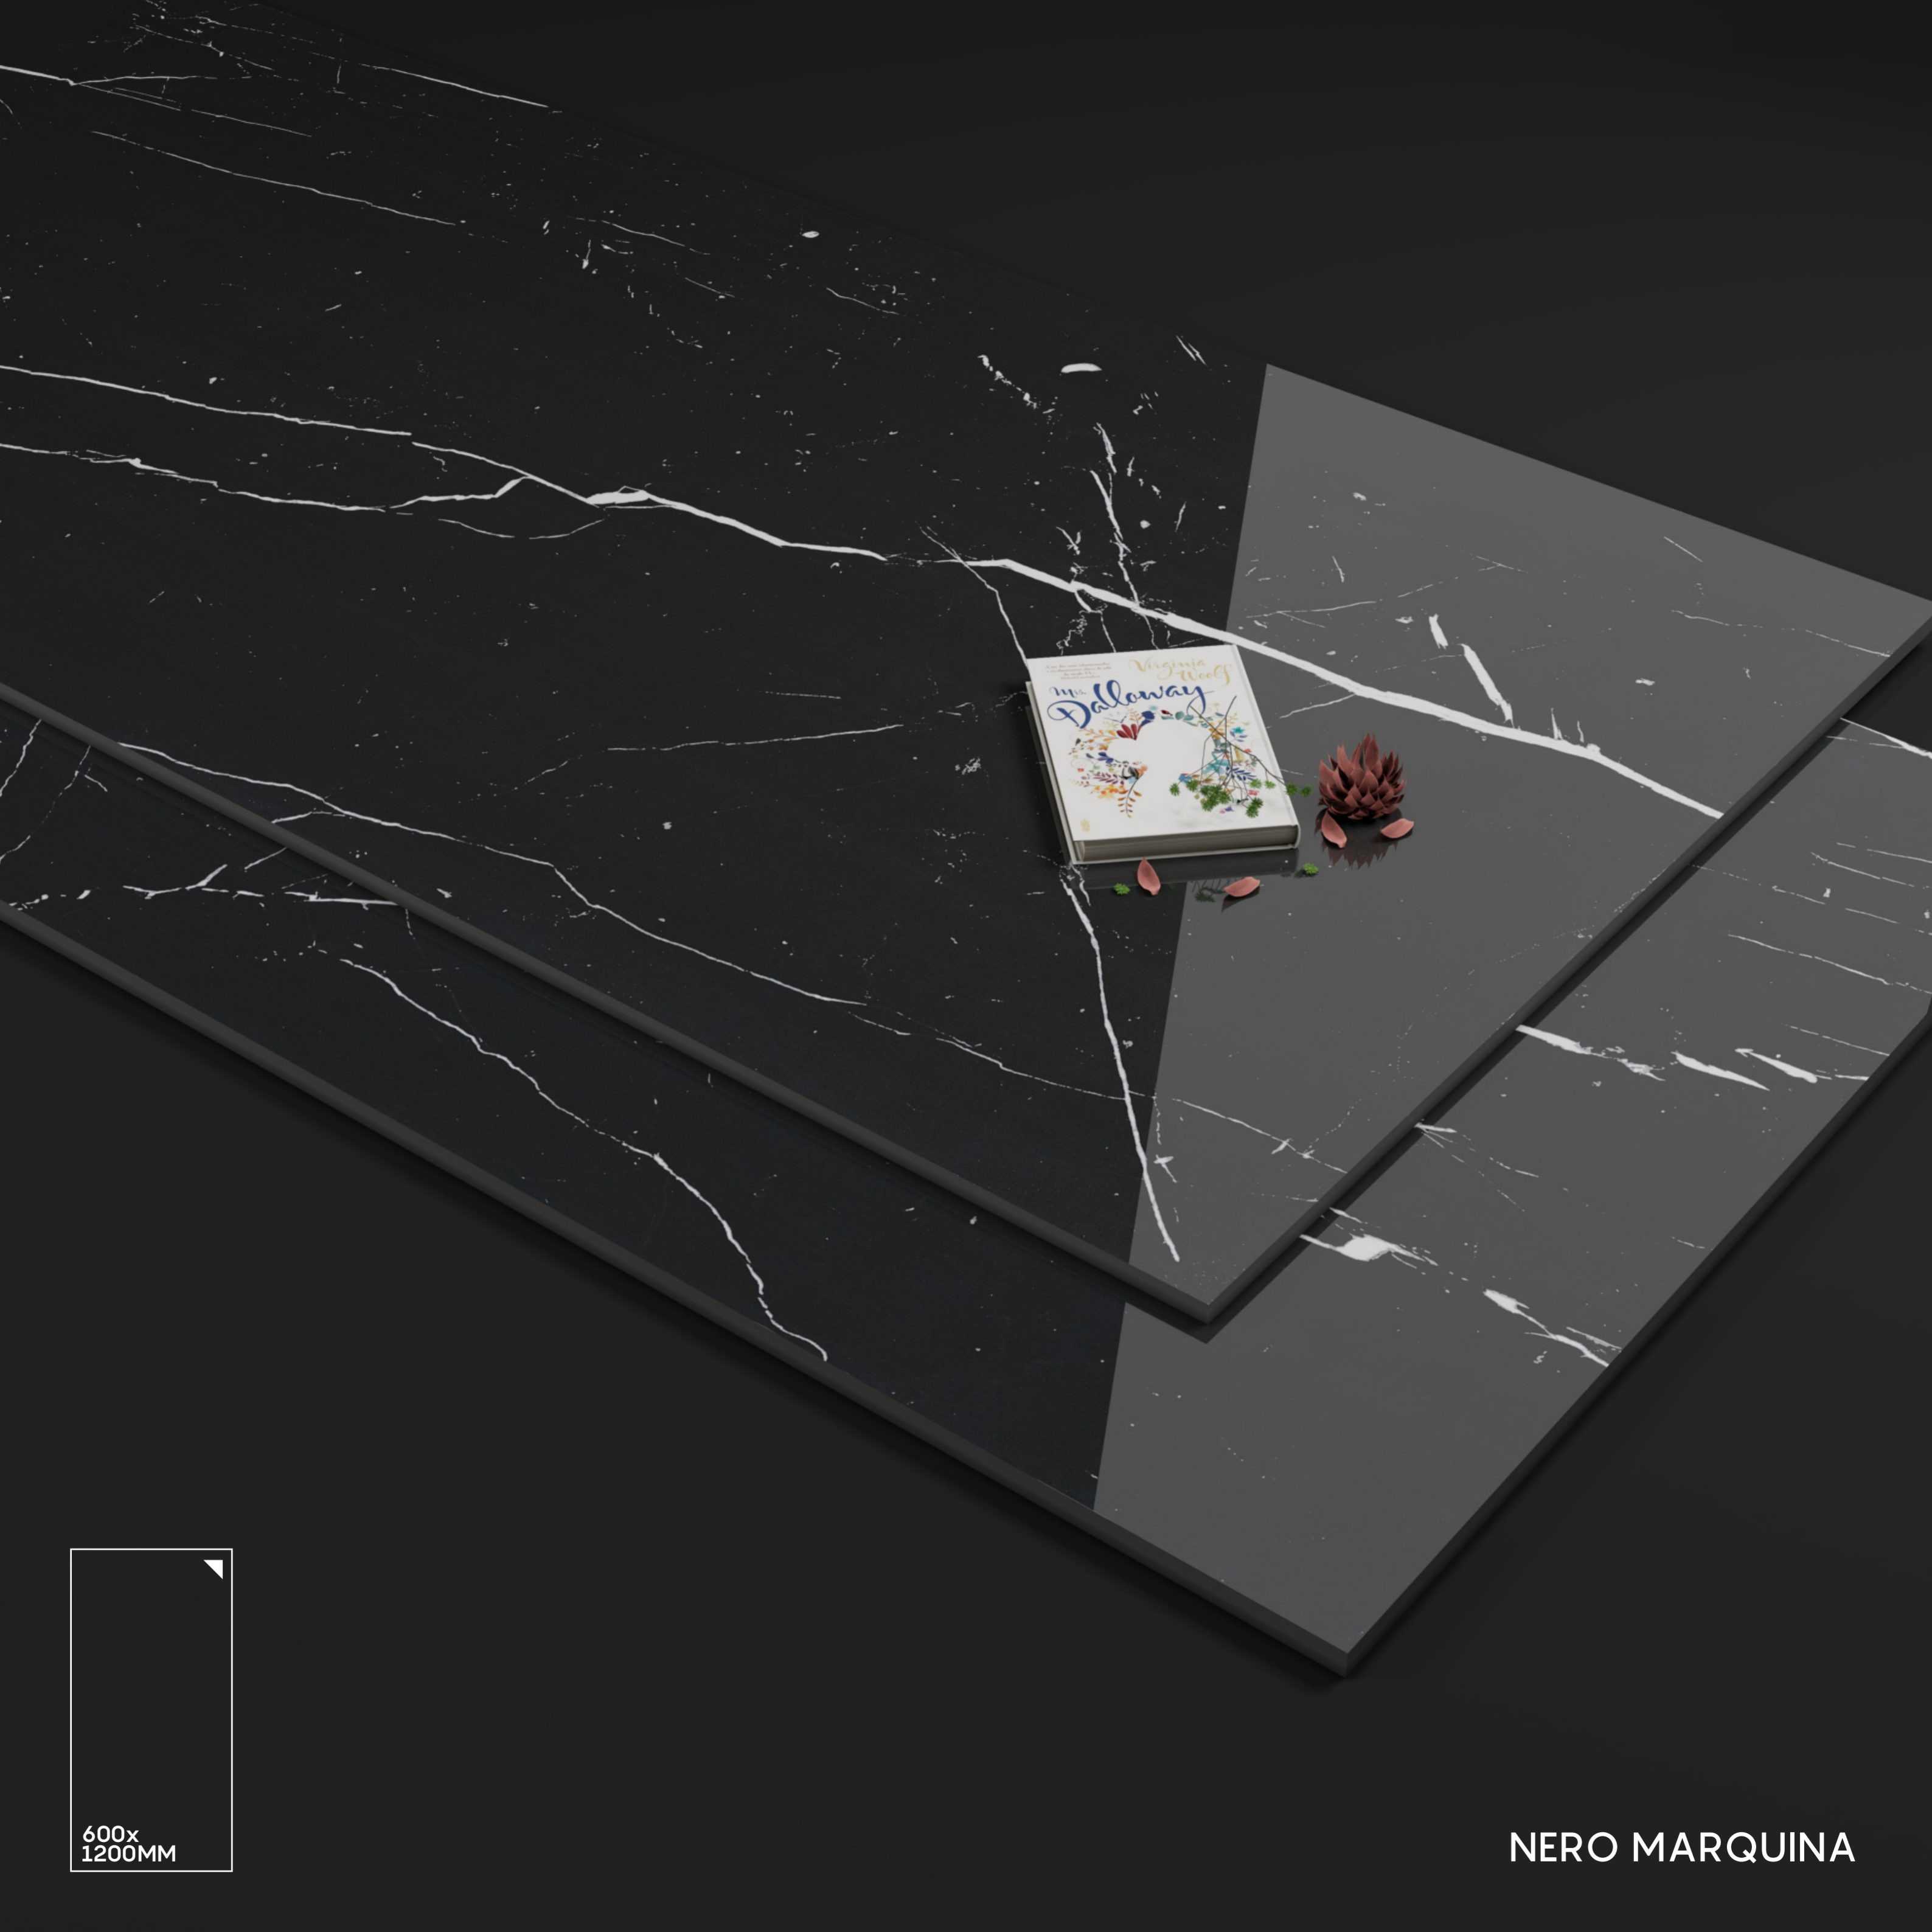

600x
1200MM

NERO MARQUINA