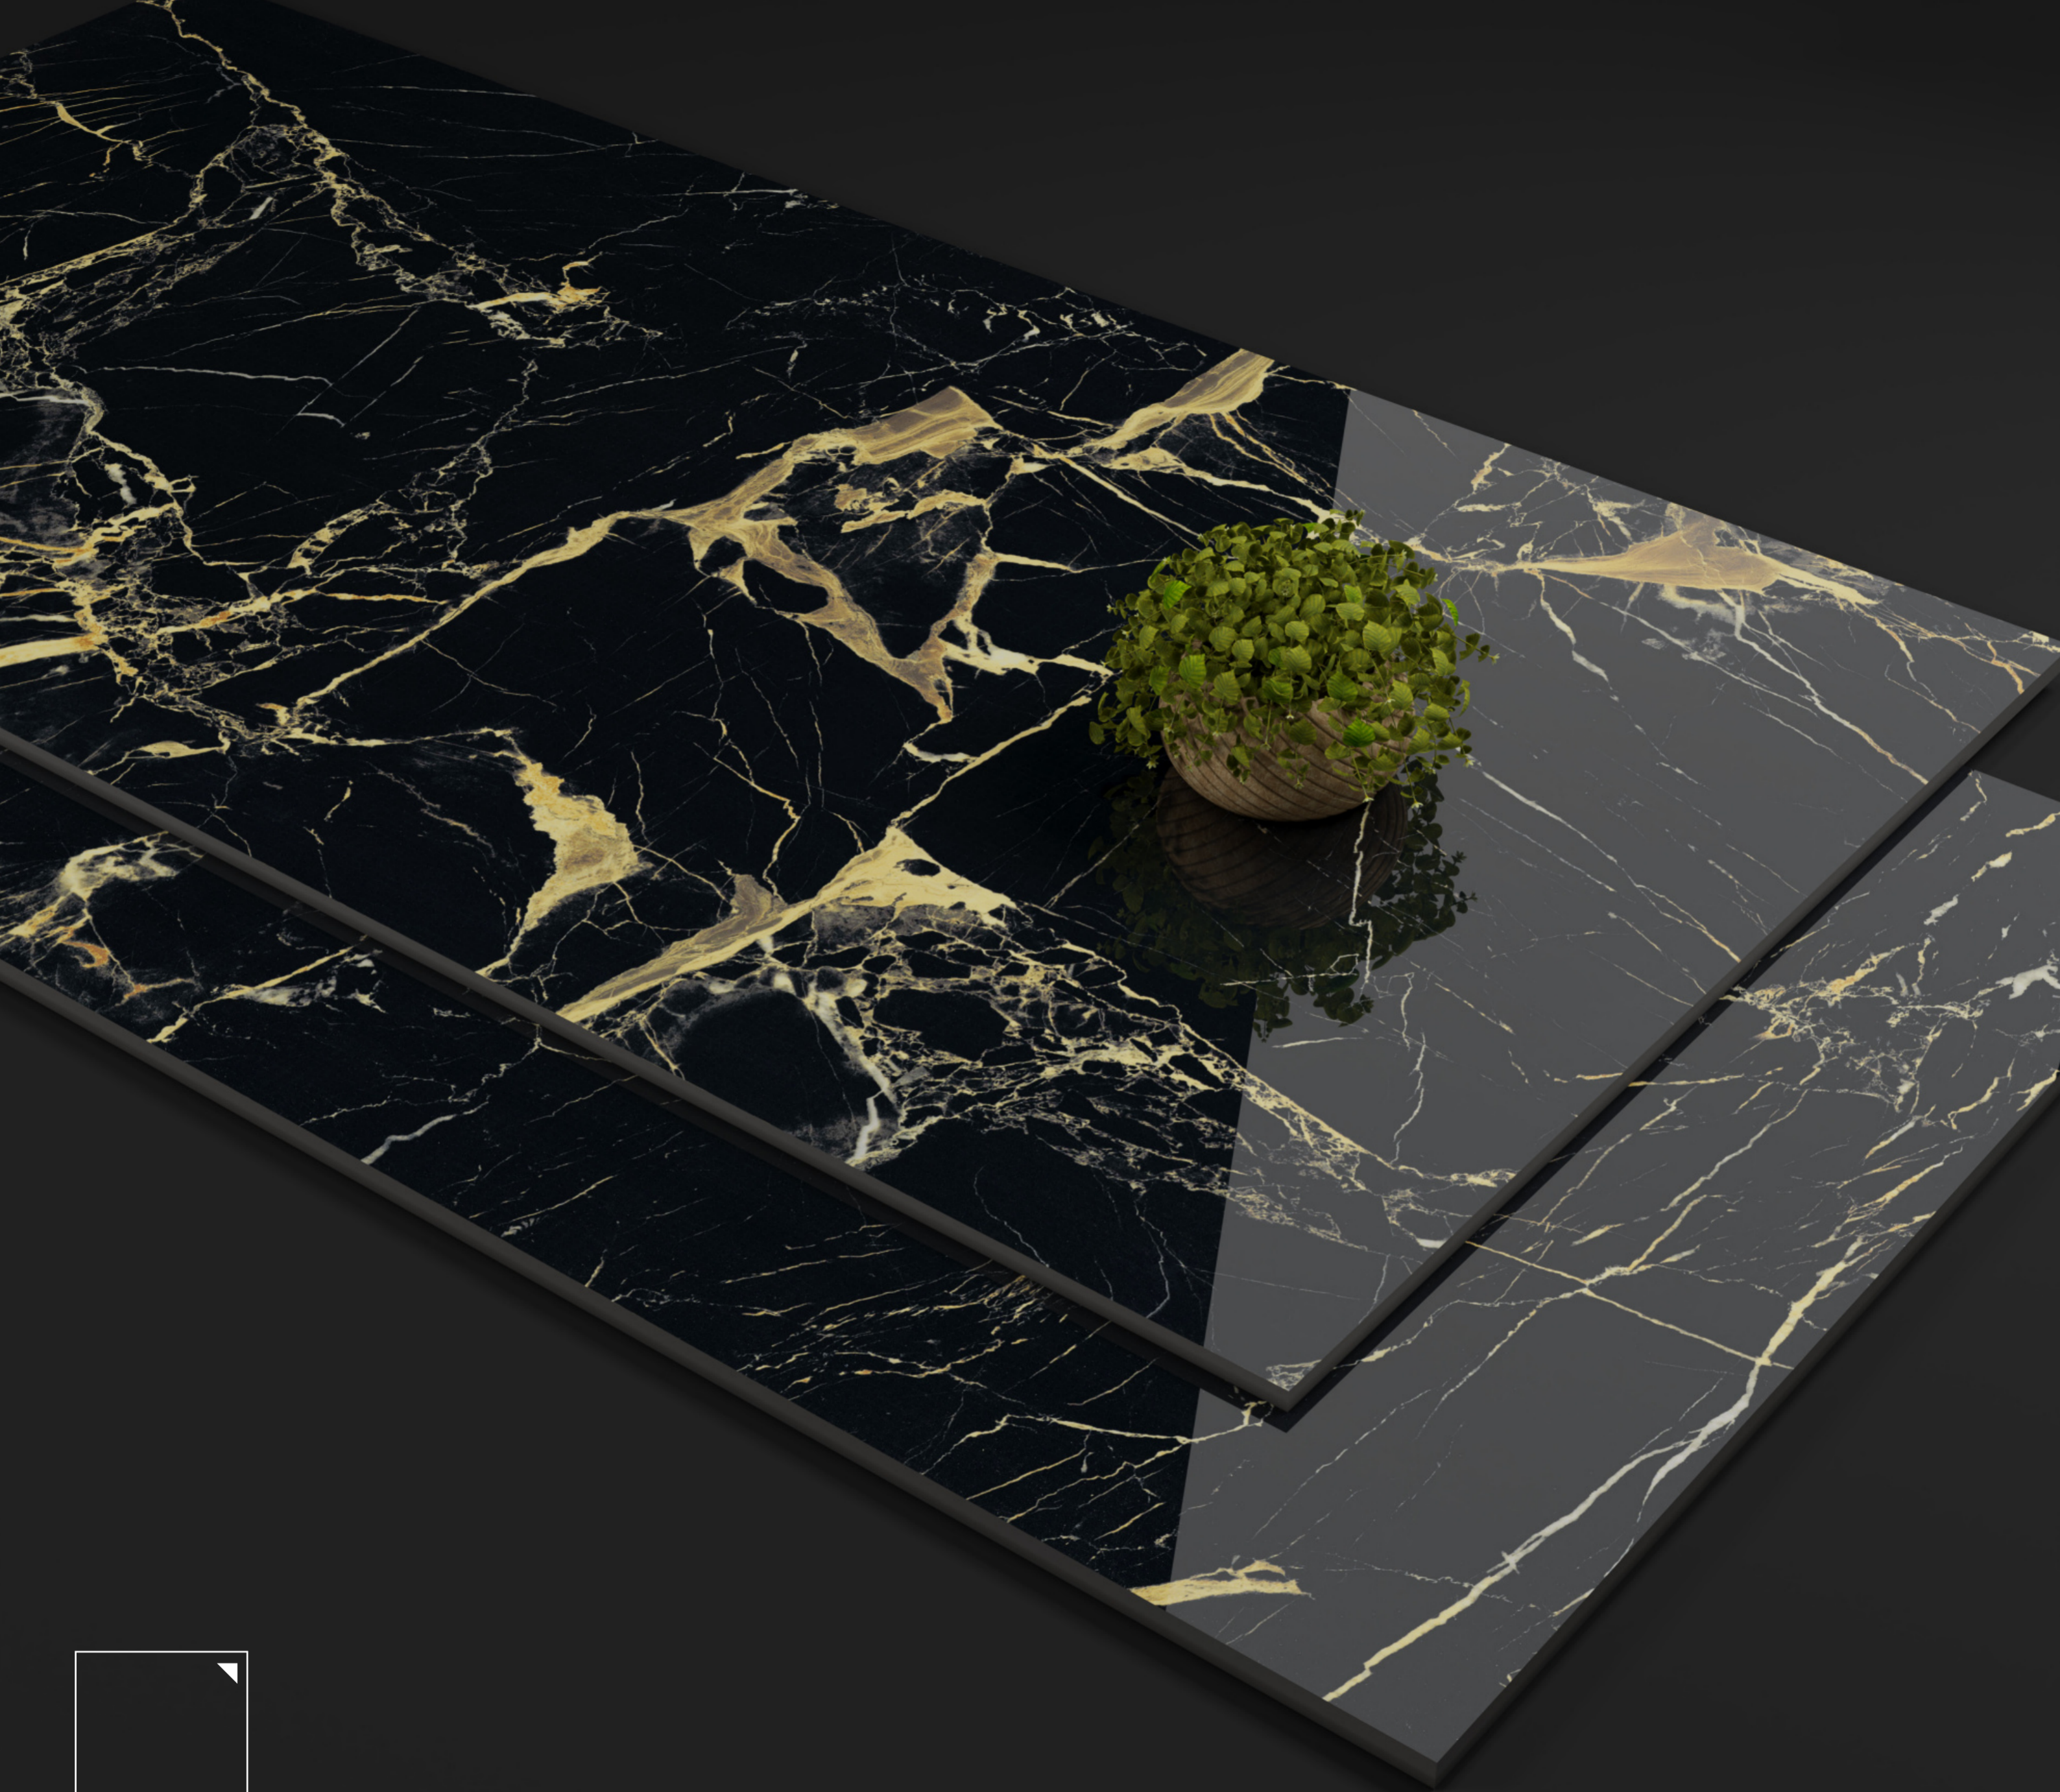

600x
1200MM

ATLANTIC GOLD