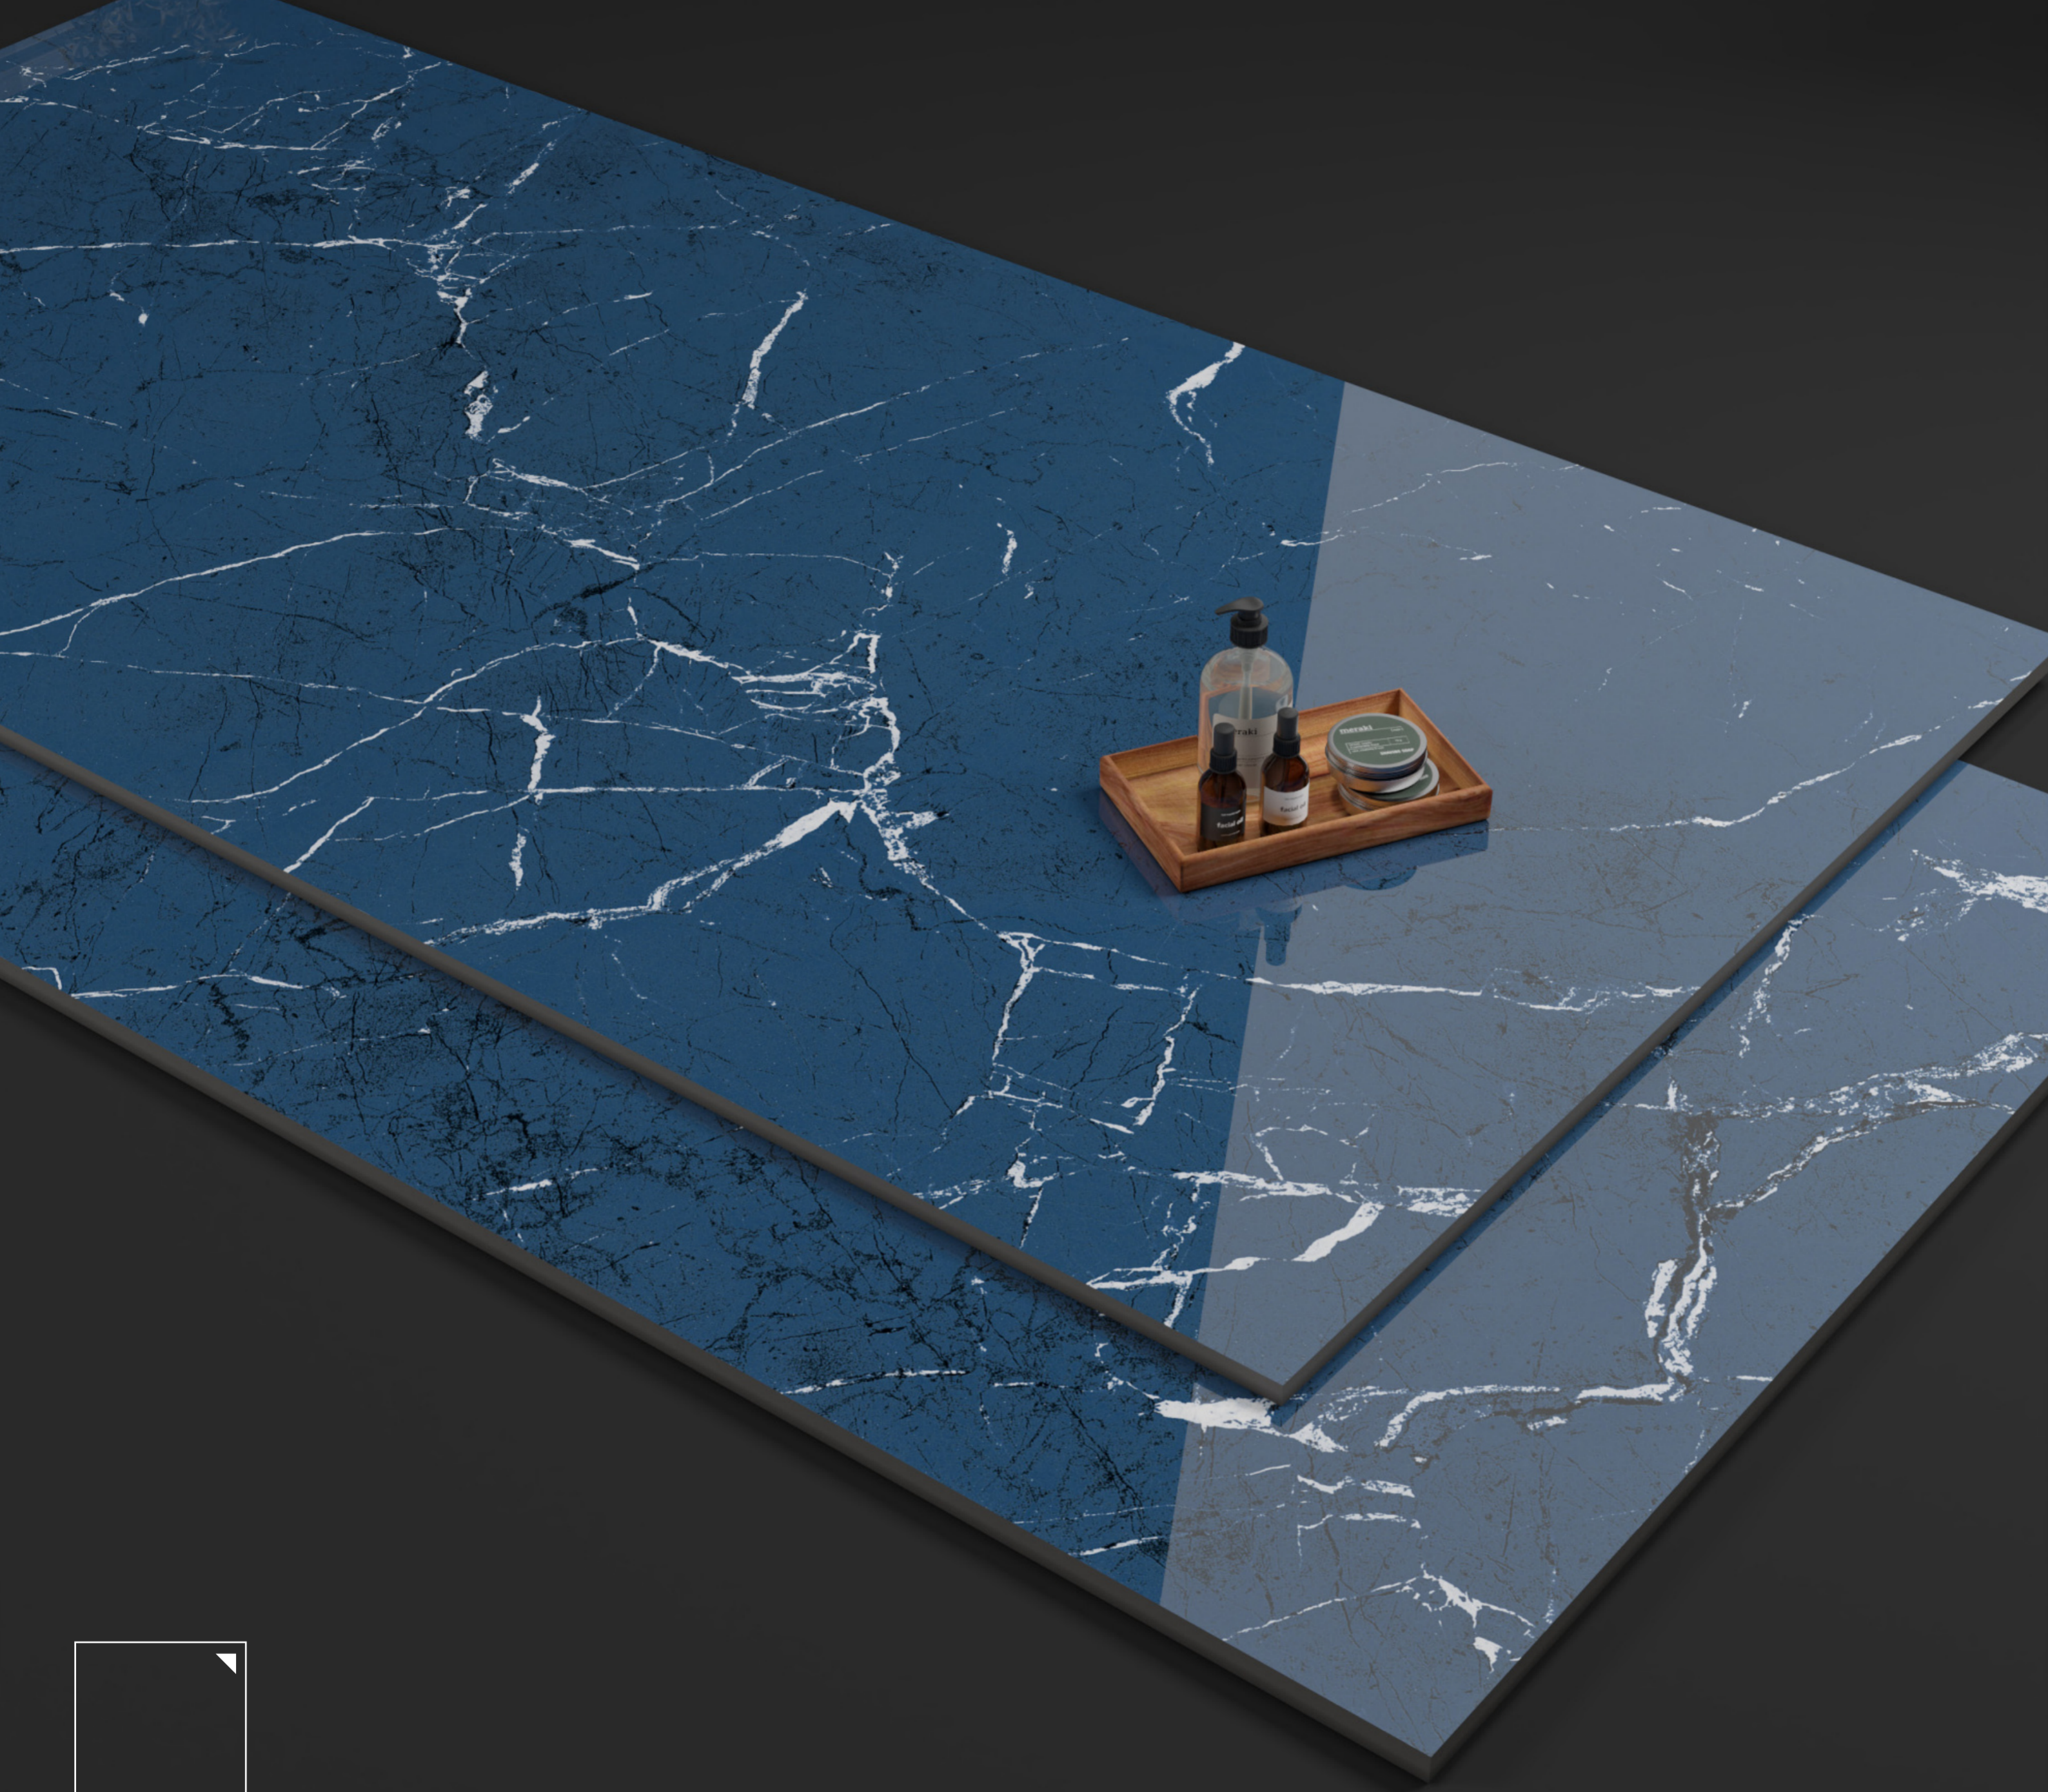

600x
1200MM

AUSTIN BLUE