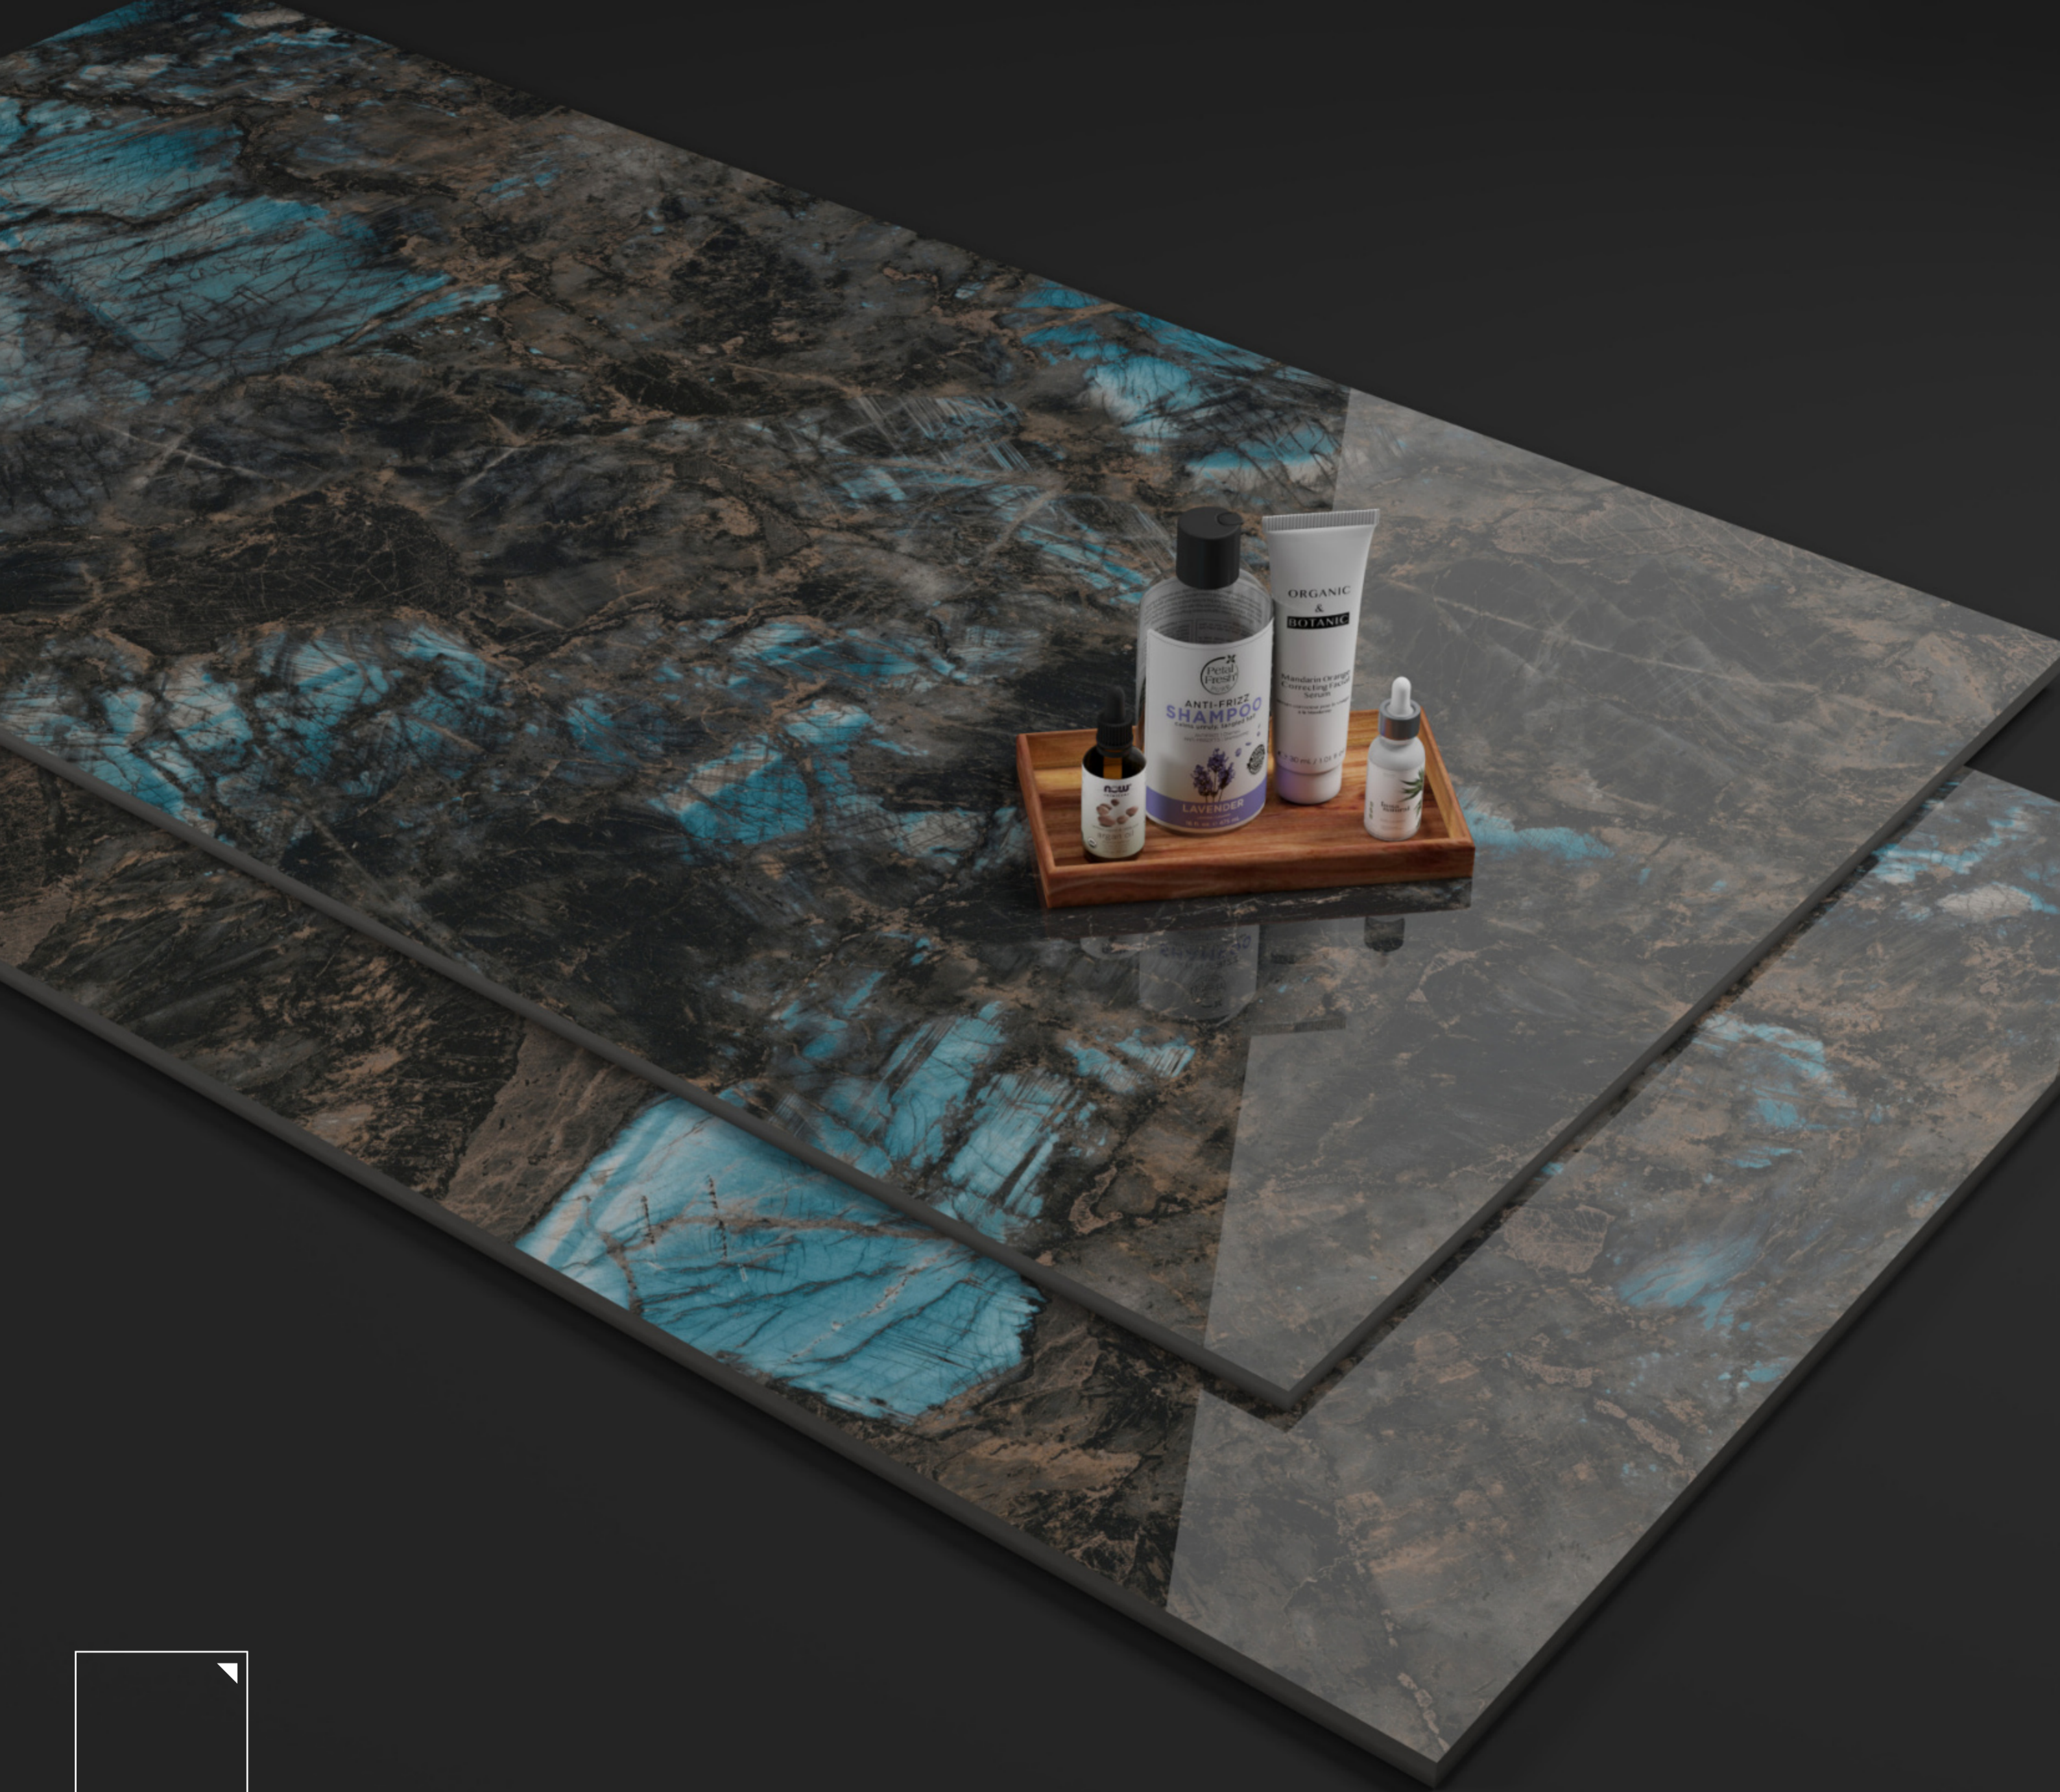

600x
1200MM

MILNER AQUA