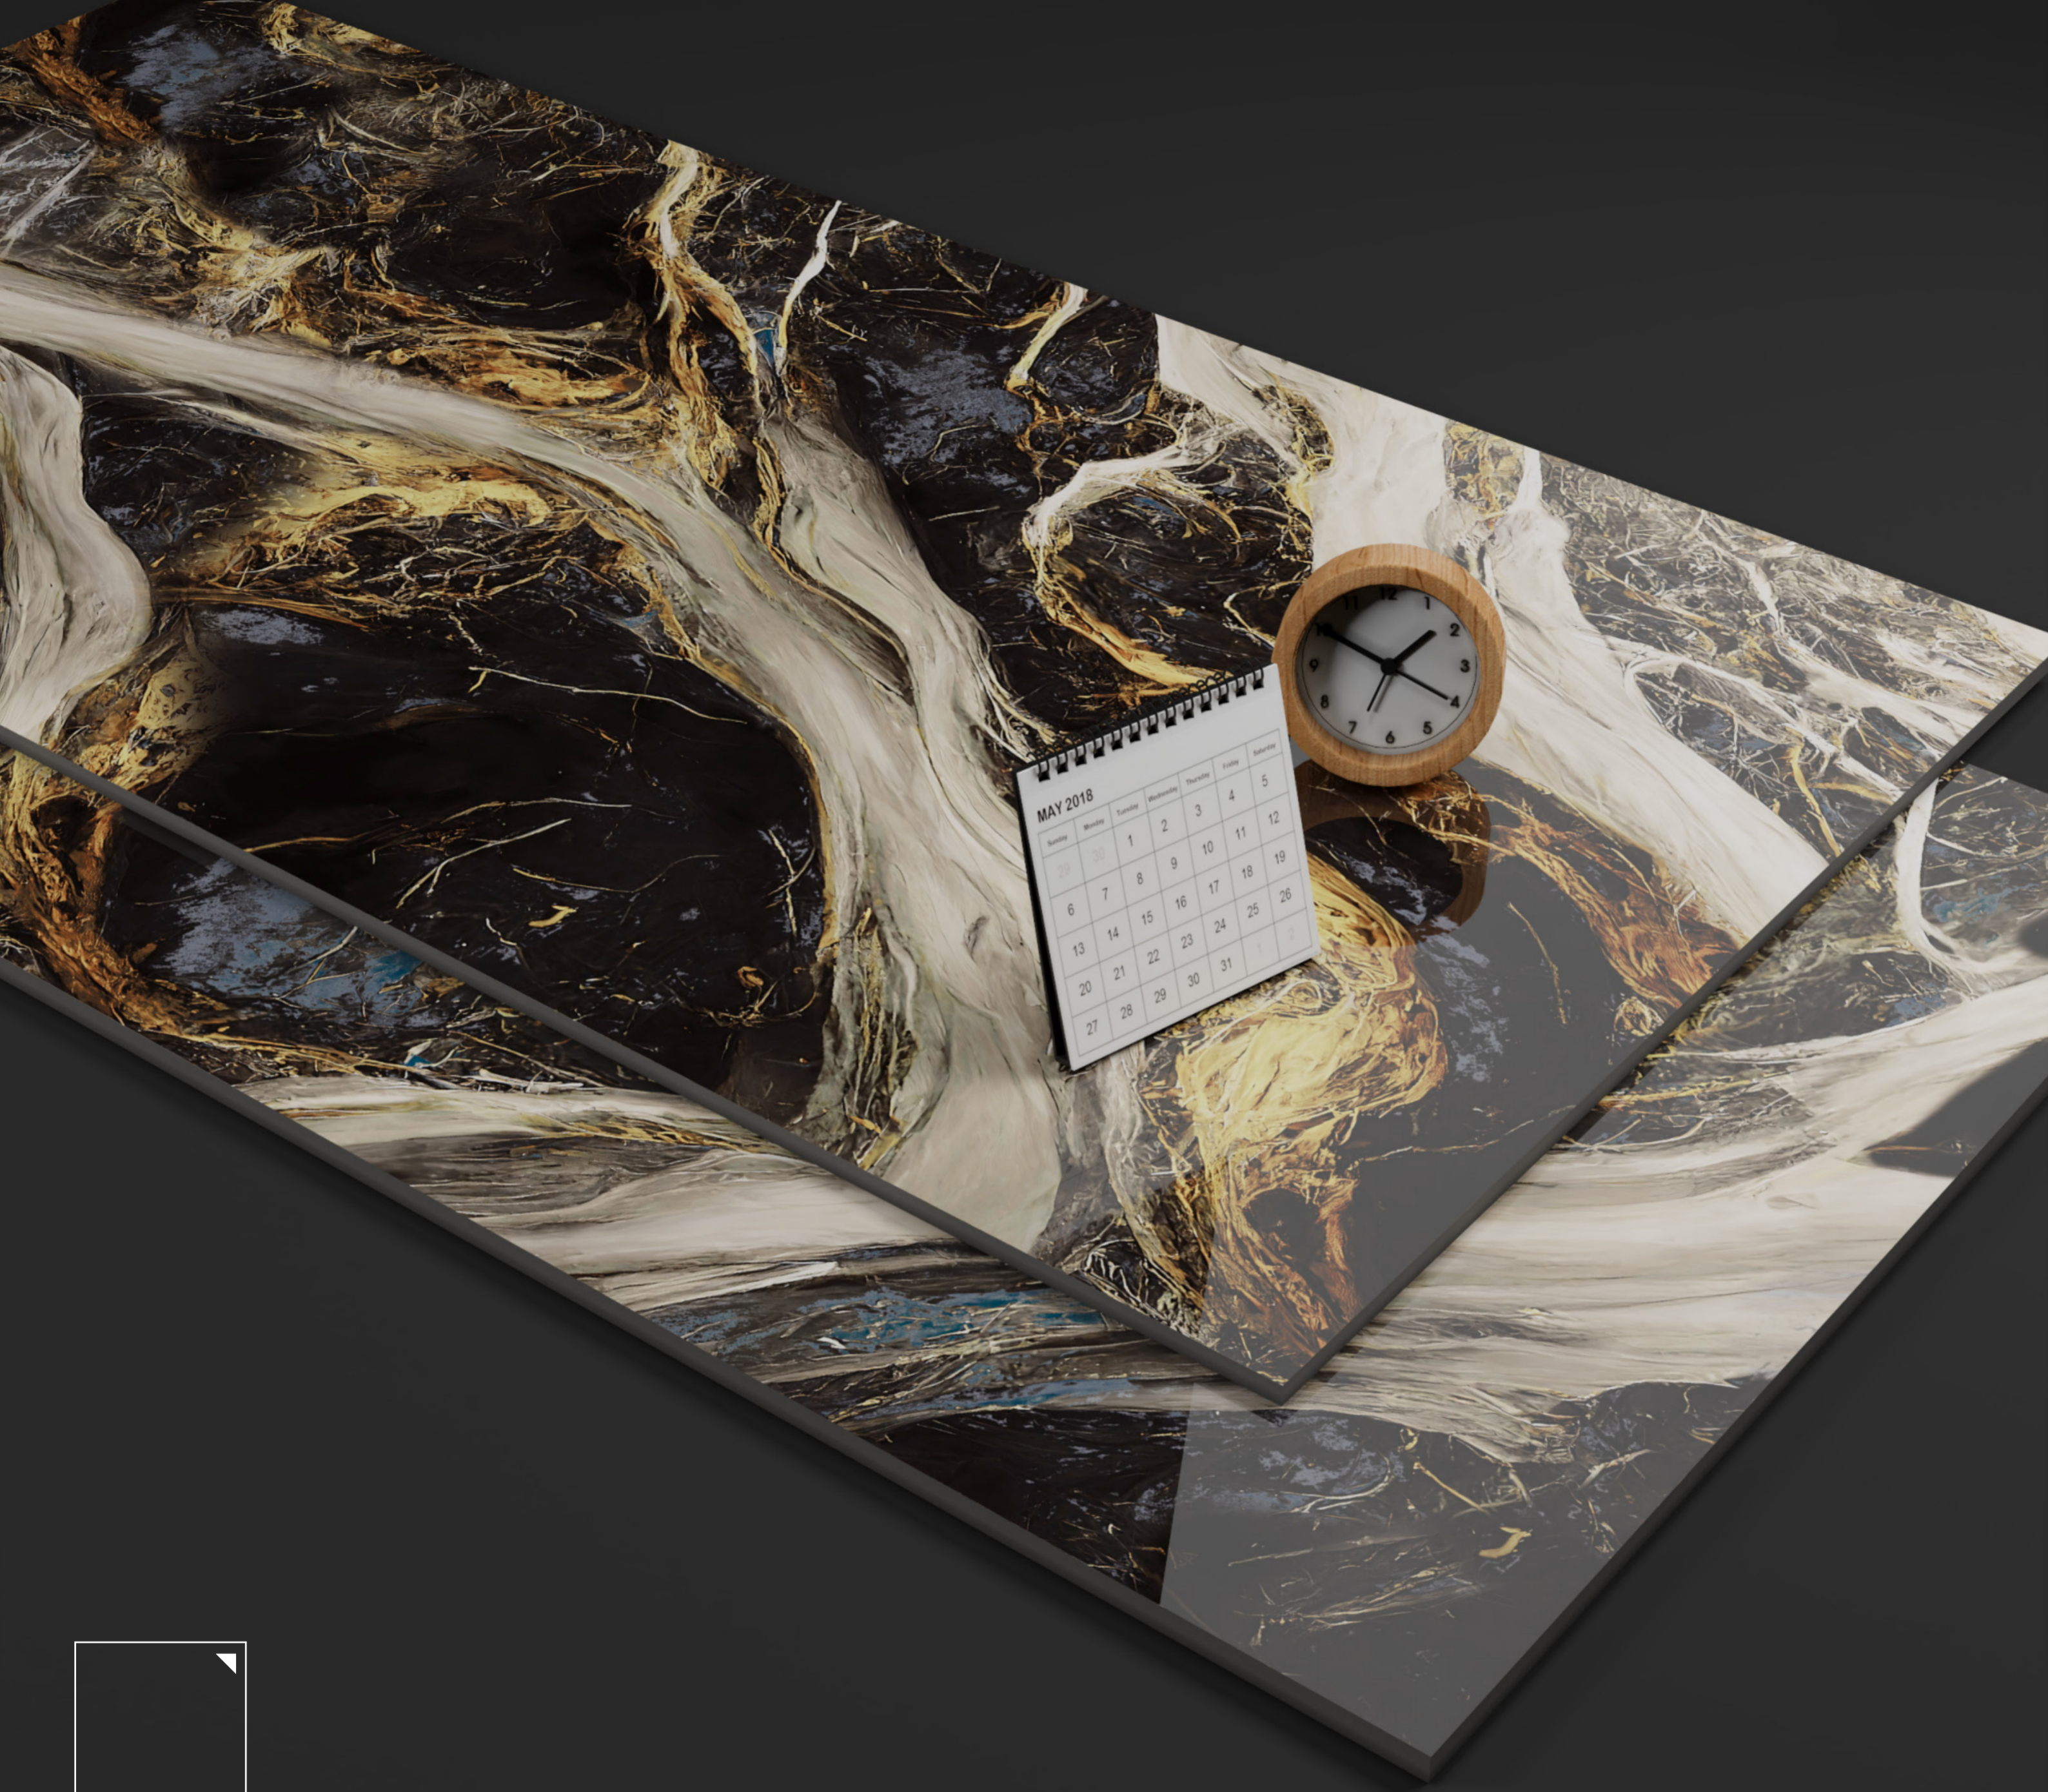

600x
1200MM

ALASKA BLACK