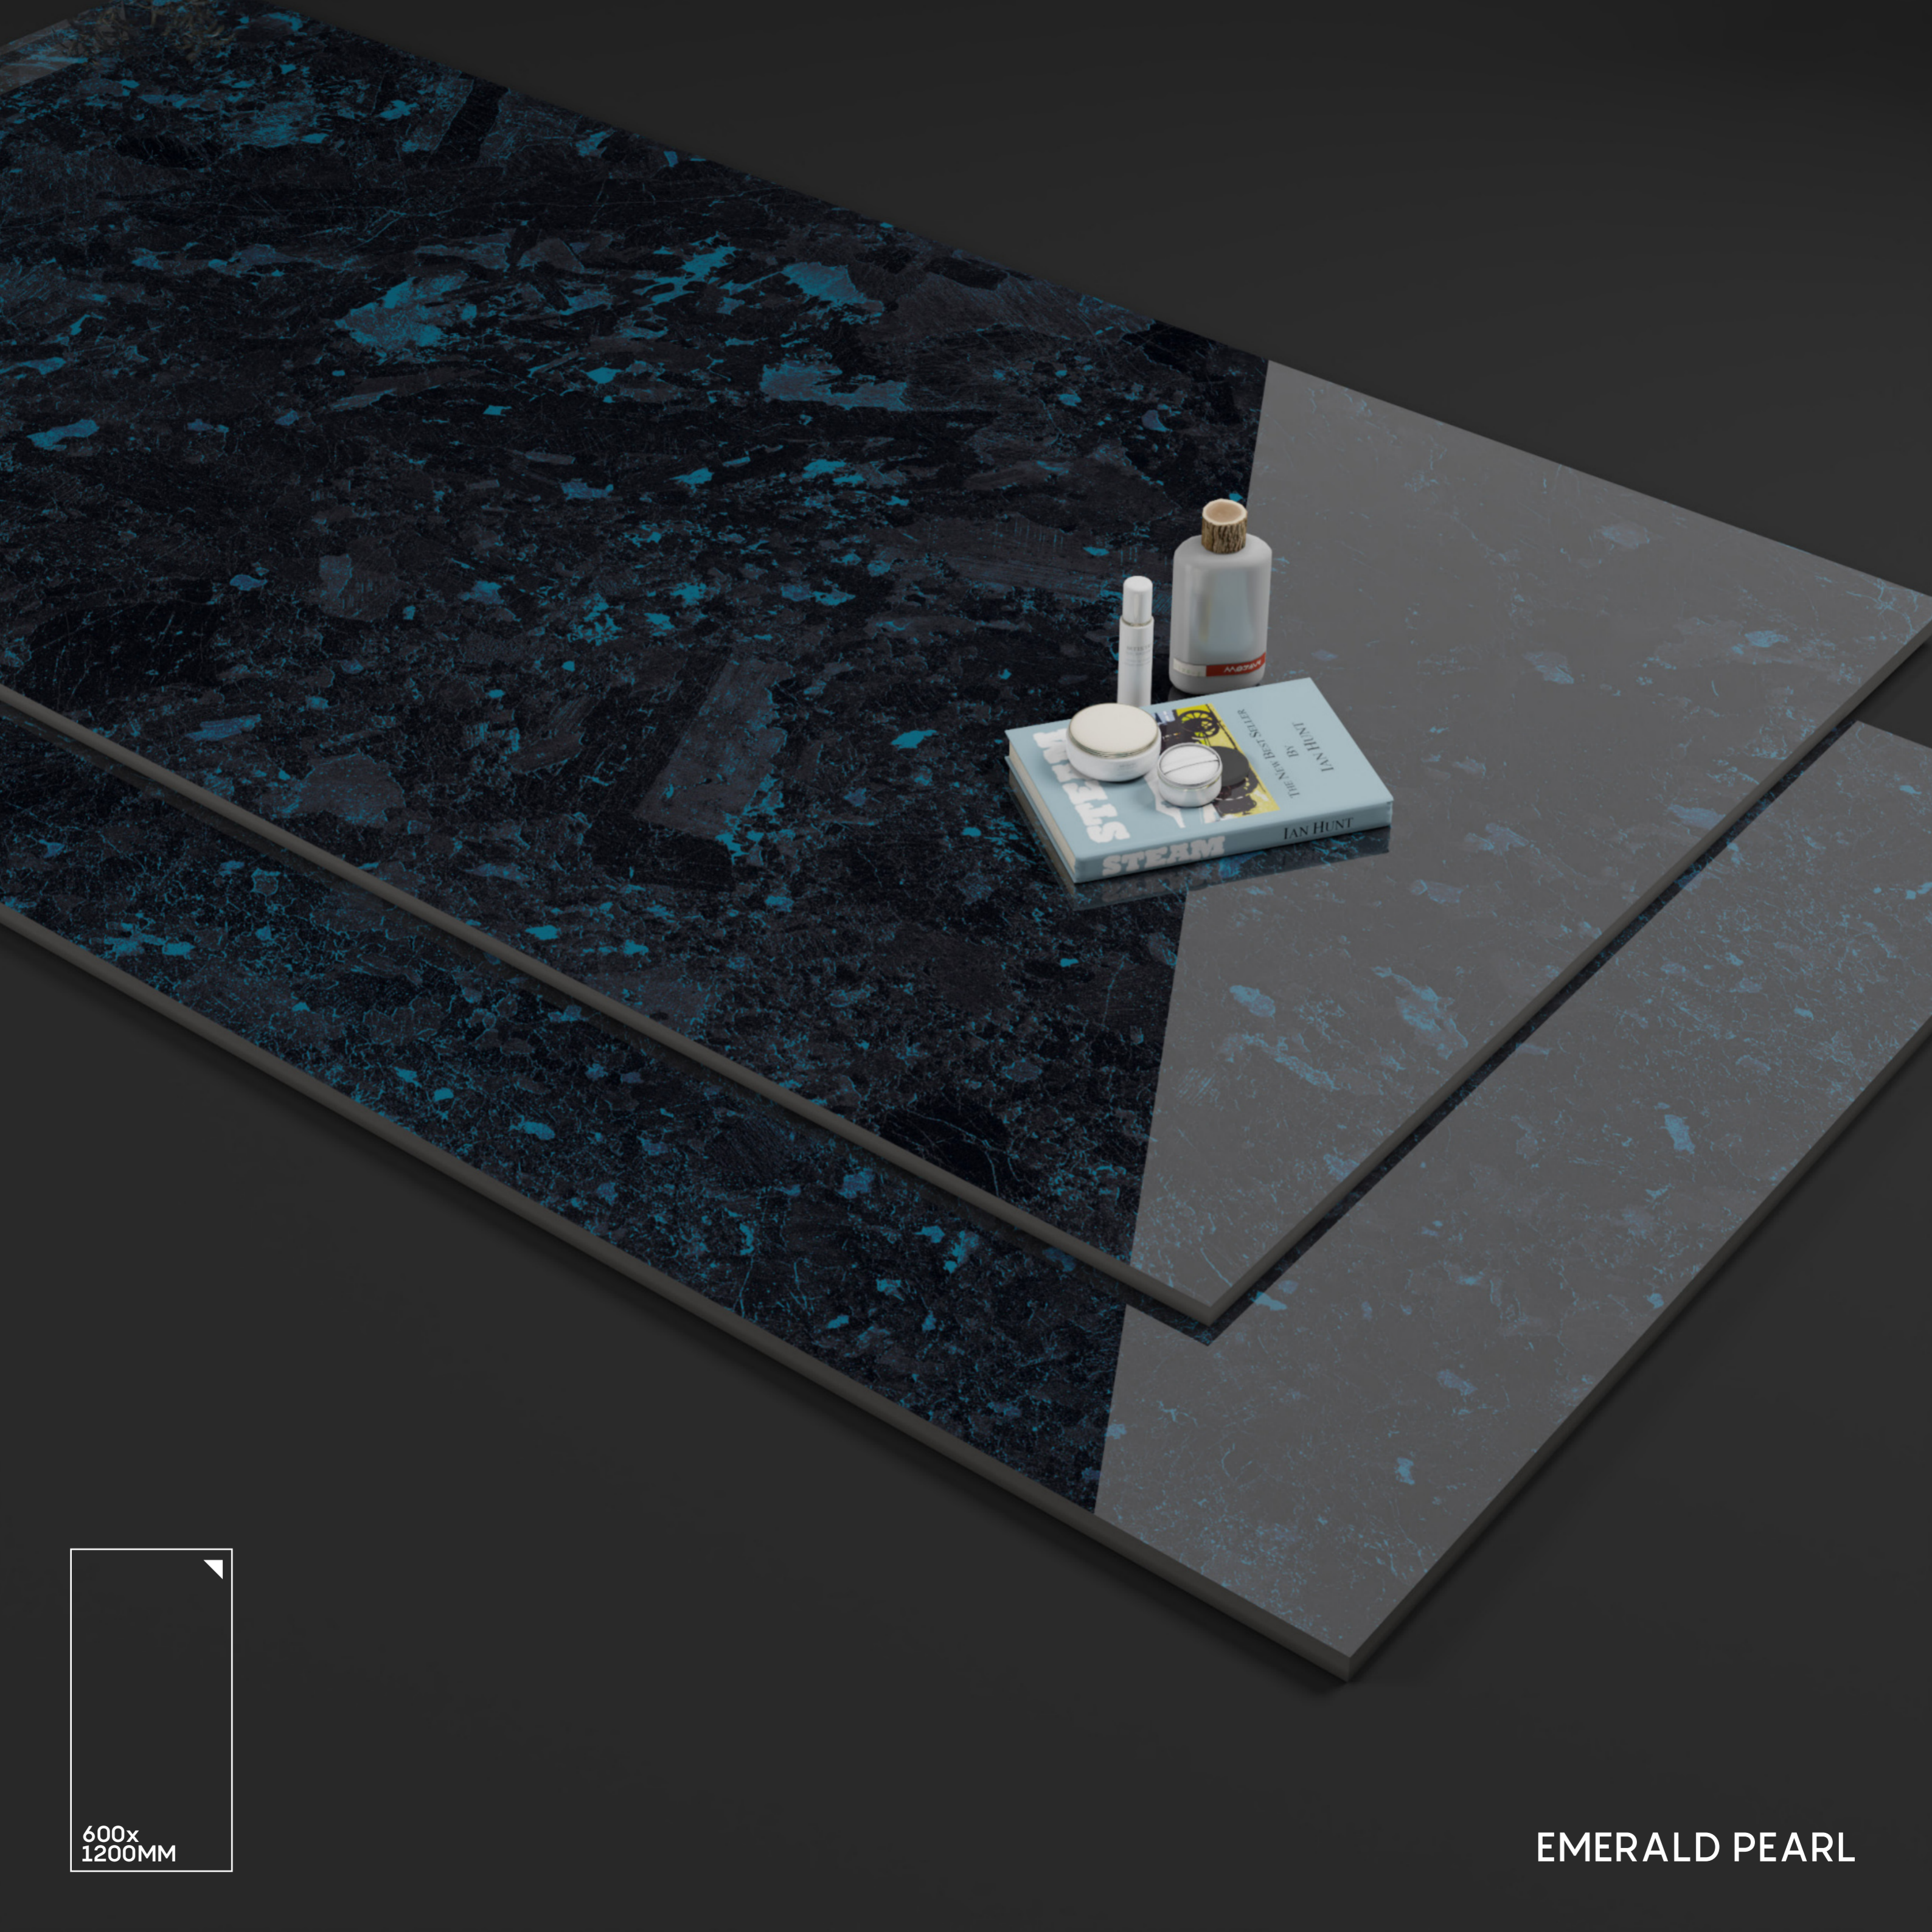

DAVIS AQUA

600x
1200MM

EMERALD PEARL

DESIGN

EMERALD PEARL

SIZE

600X
1200MM

FINISH