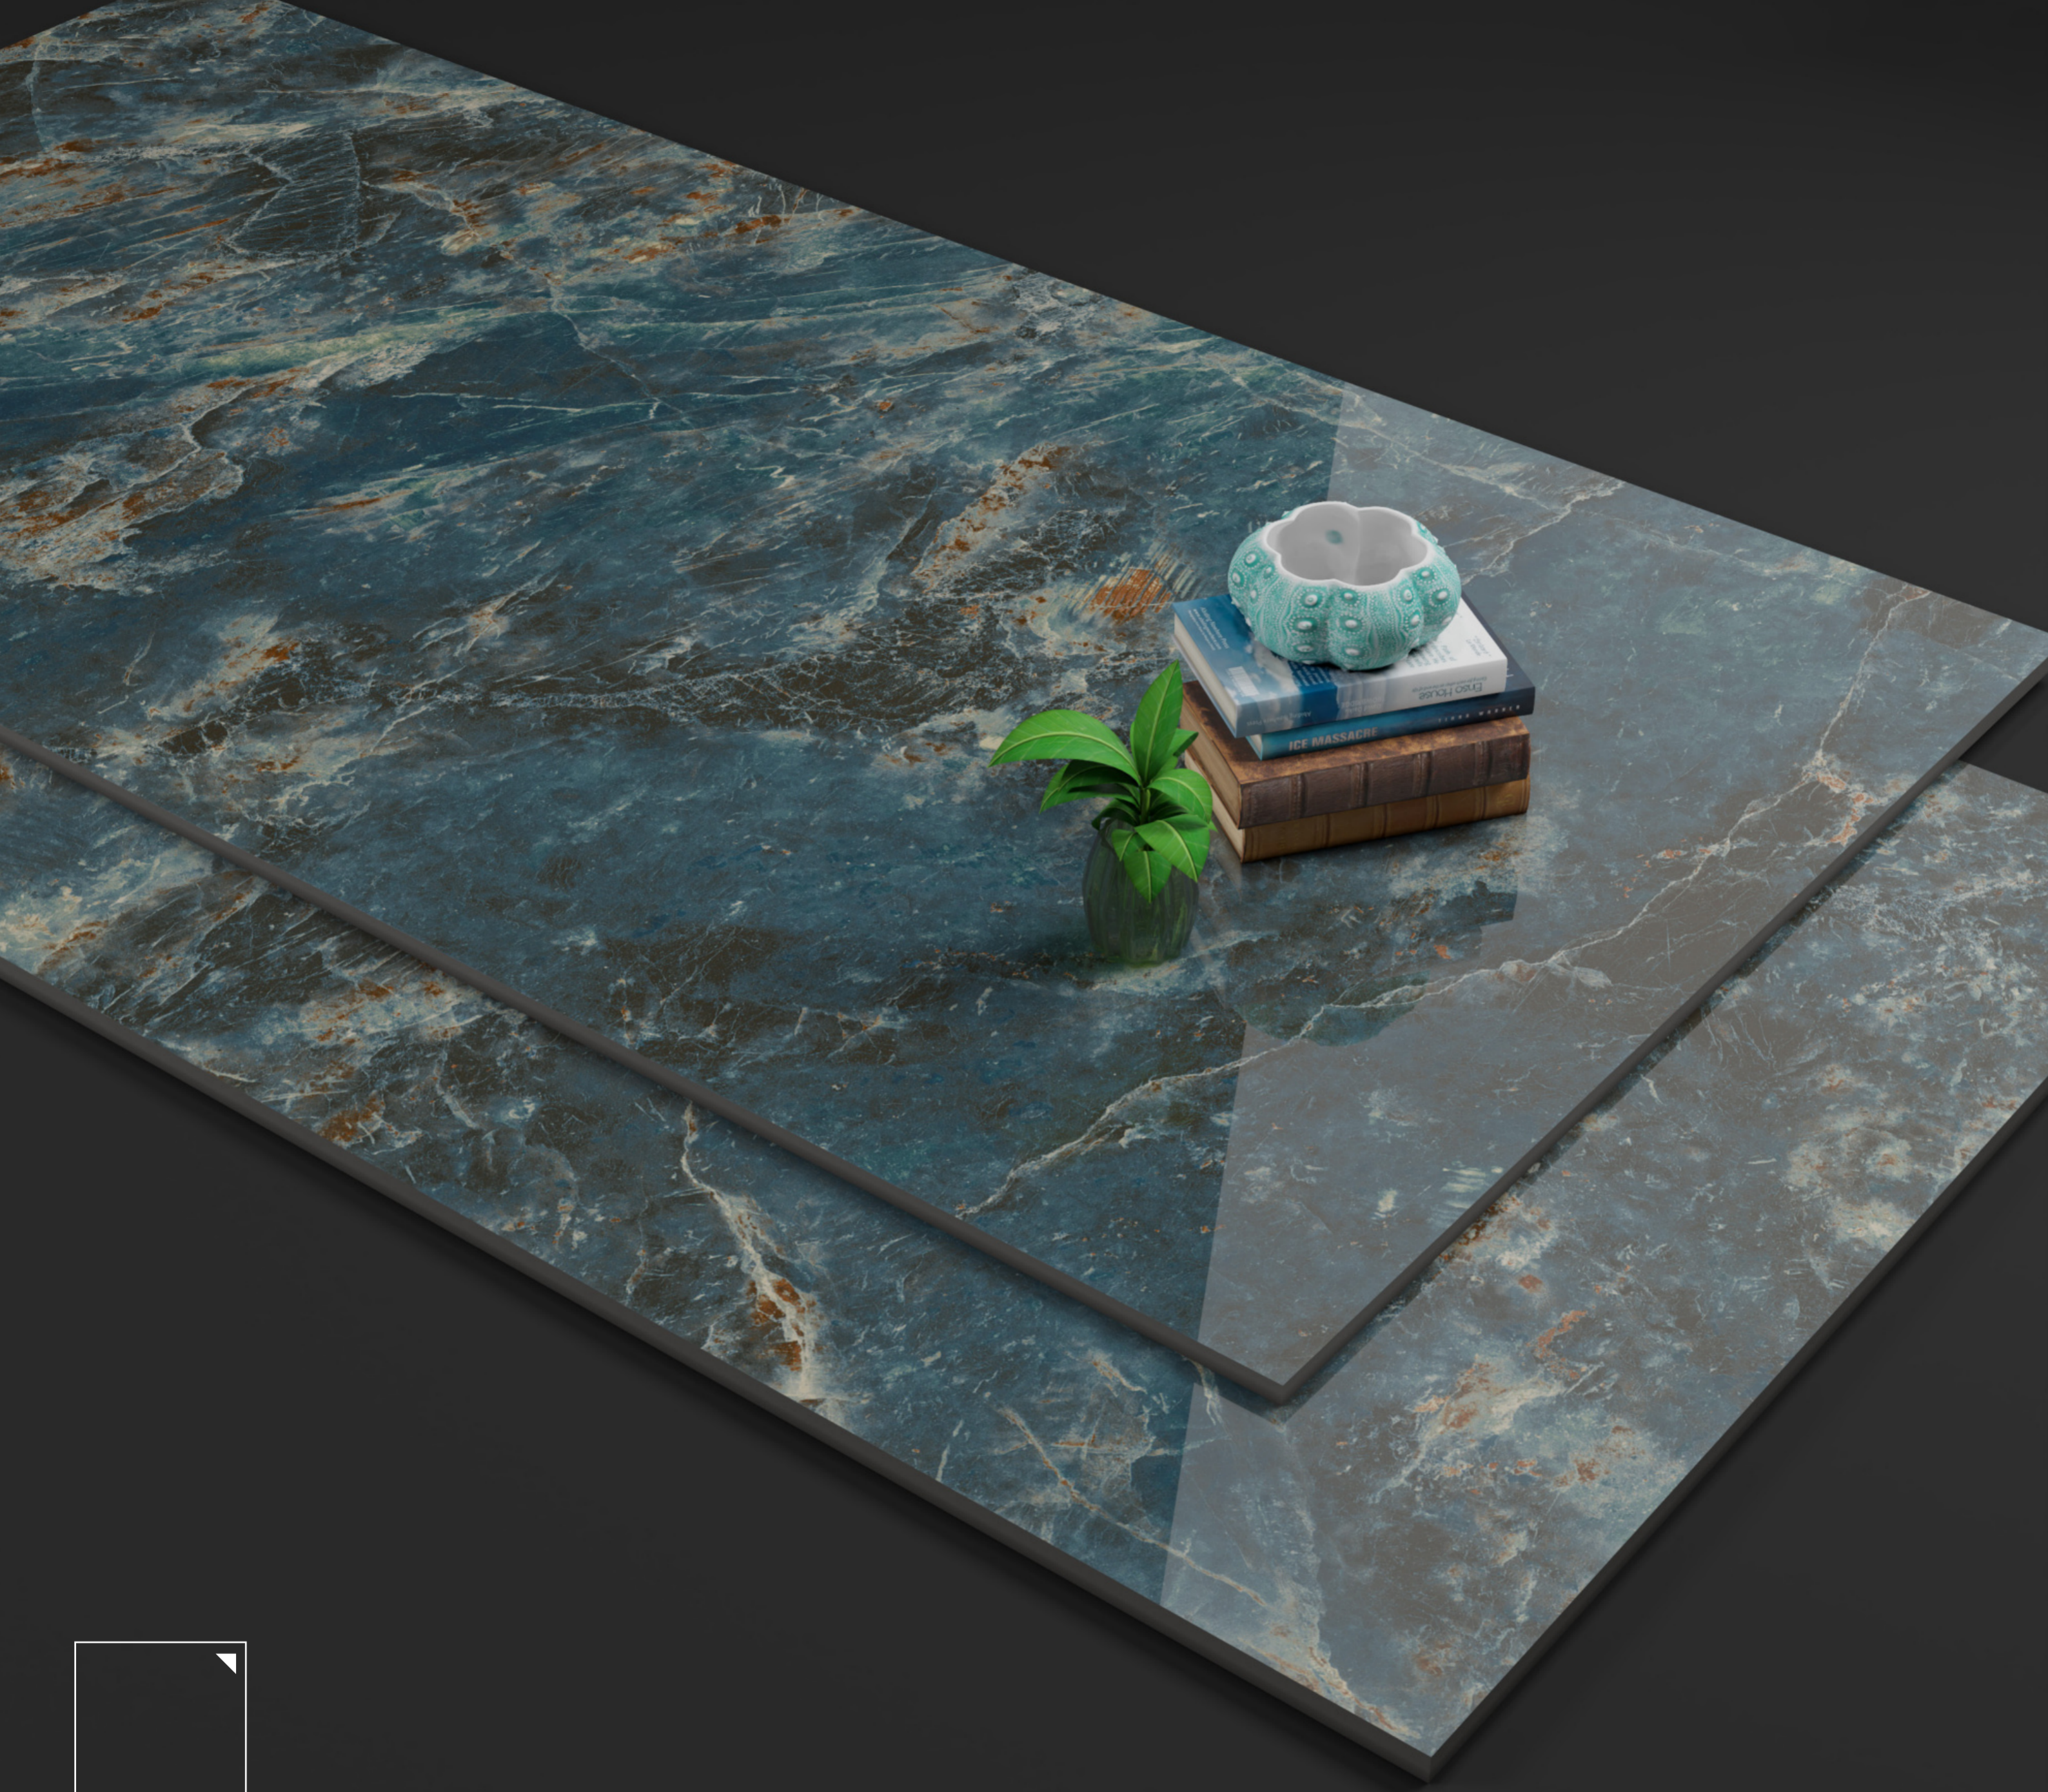

600x
1200MM

VOLCANO BLUE