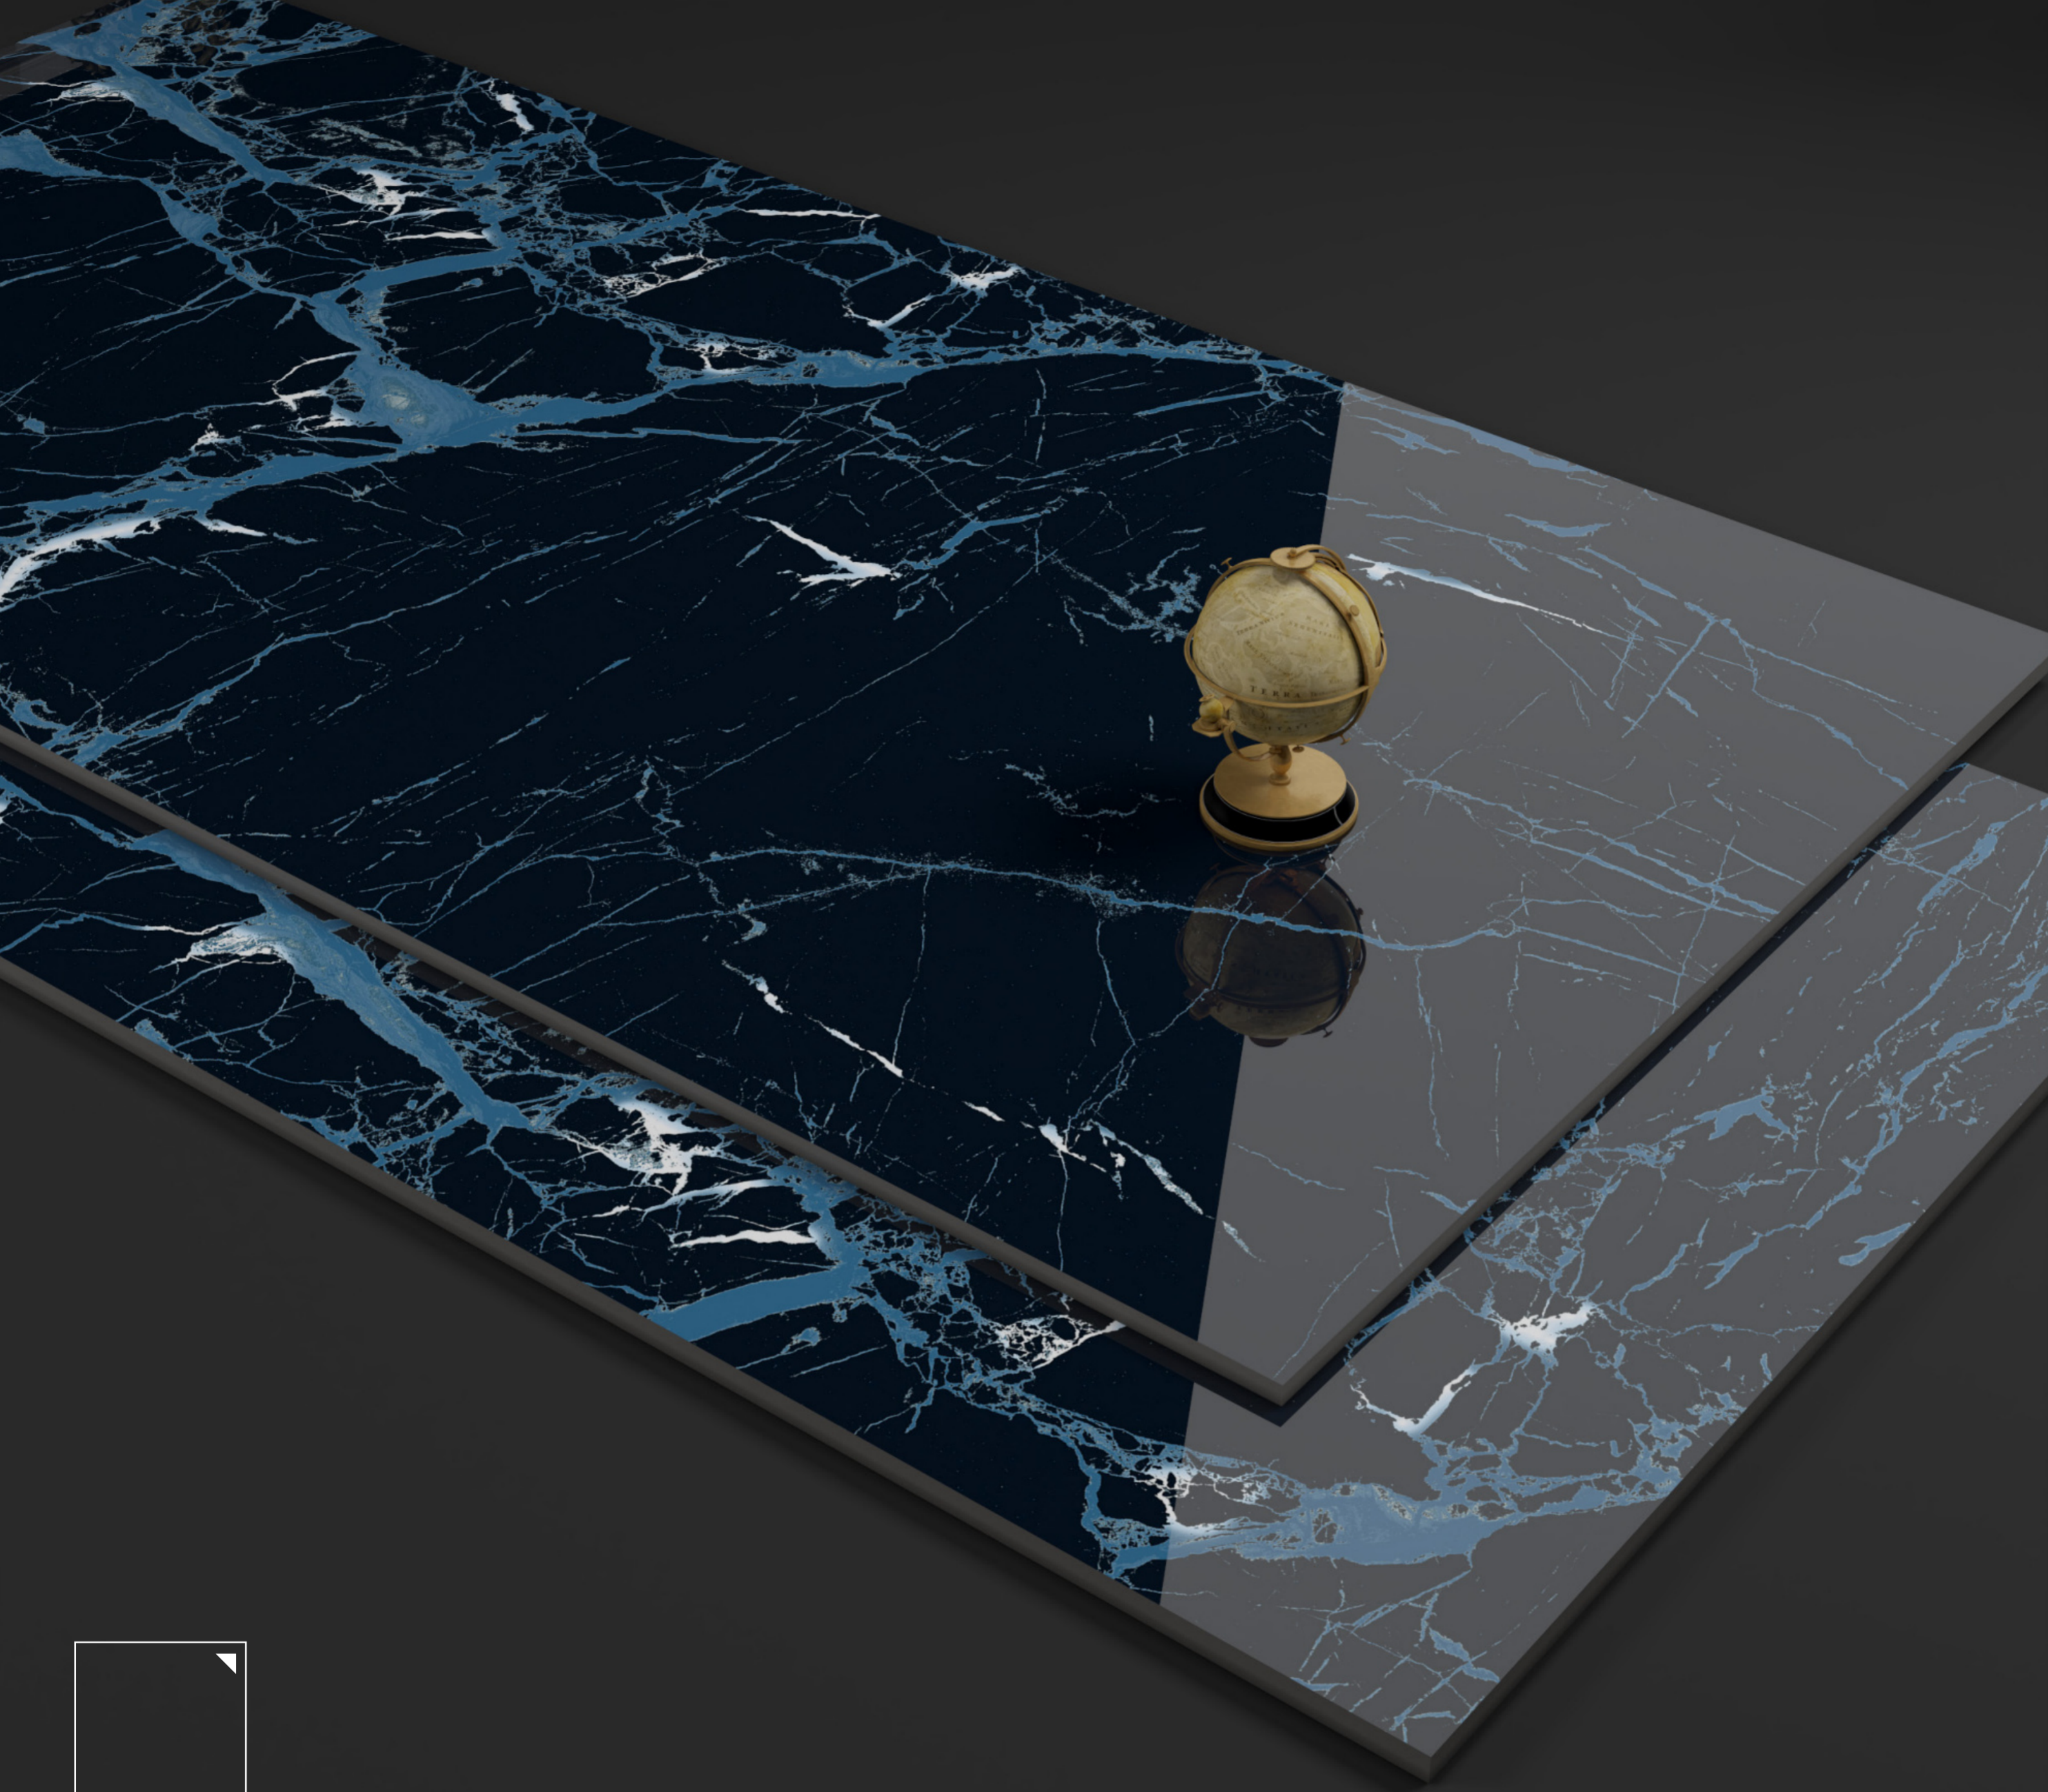

VOLCANO BLUE

SIZE

600X
1200MM

FINISH

SUPER
HIGH GLOSS

Terra
Grés 
COLLECTION

VOLCANO BLUE

600x
1200MM