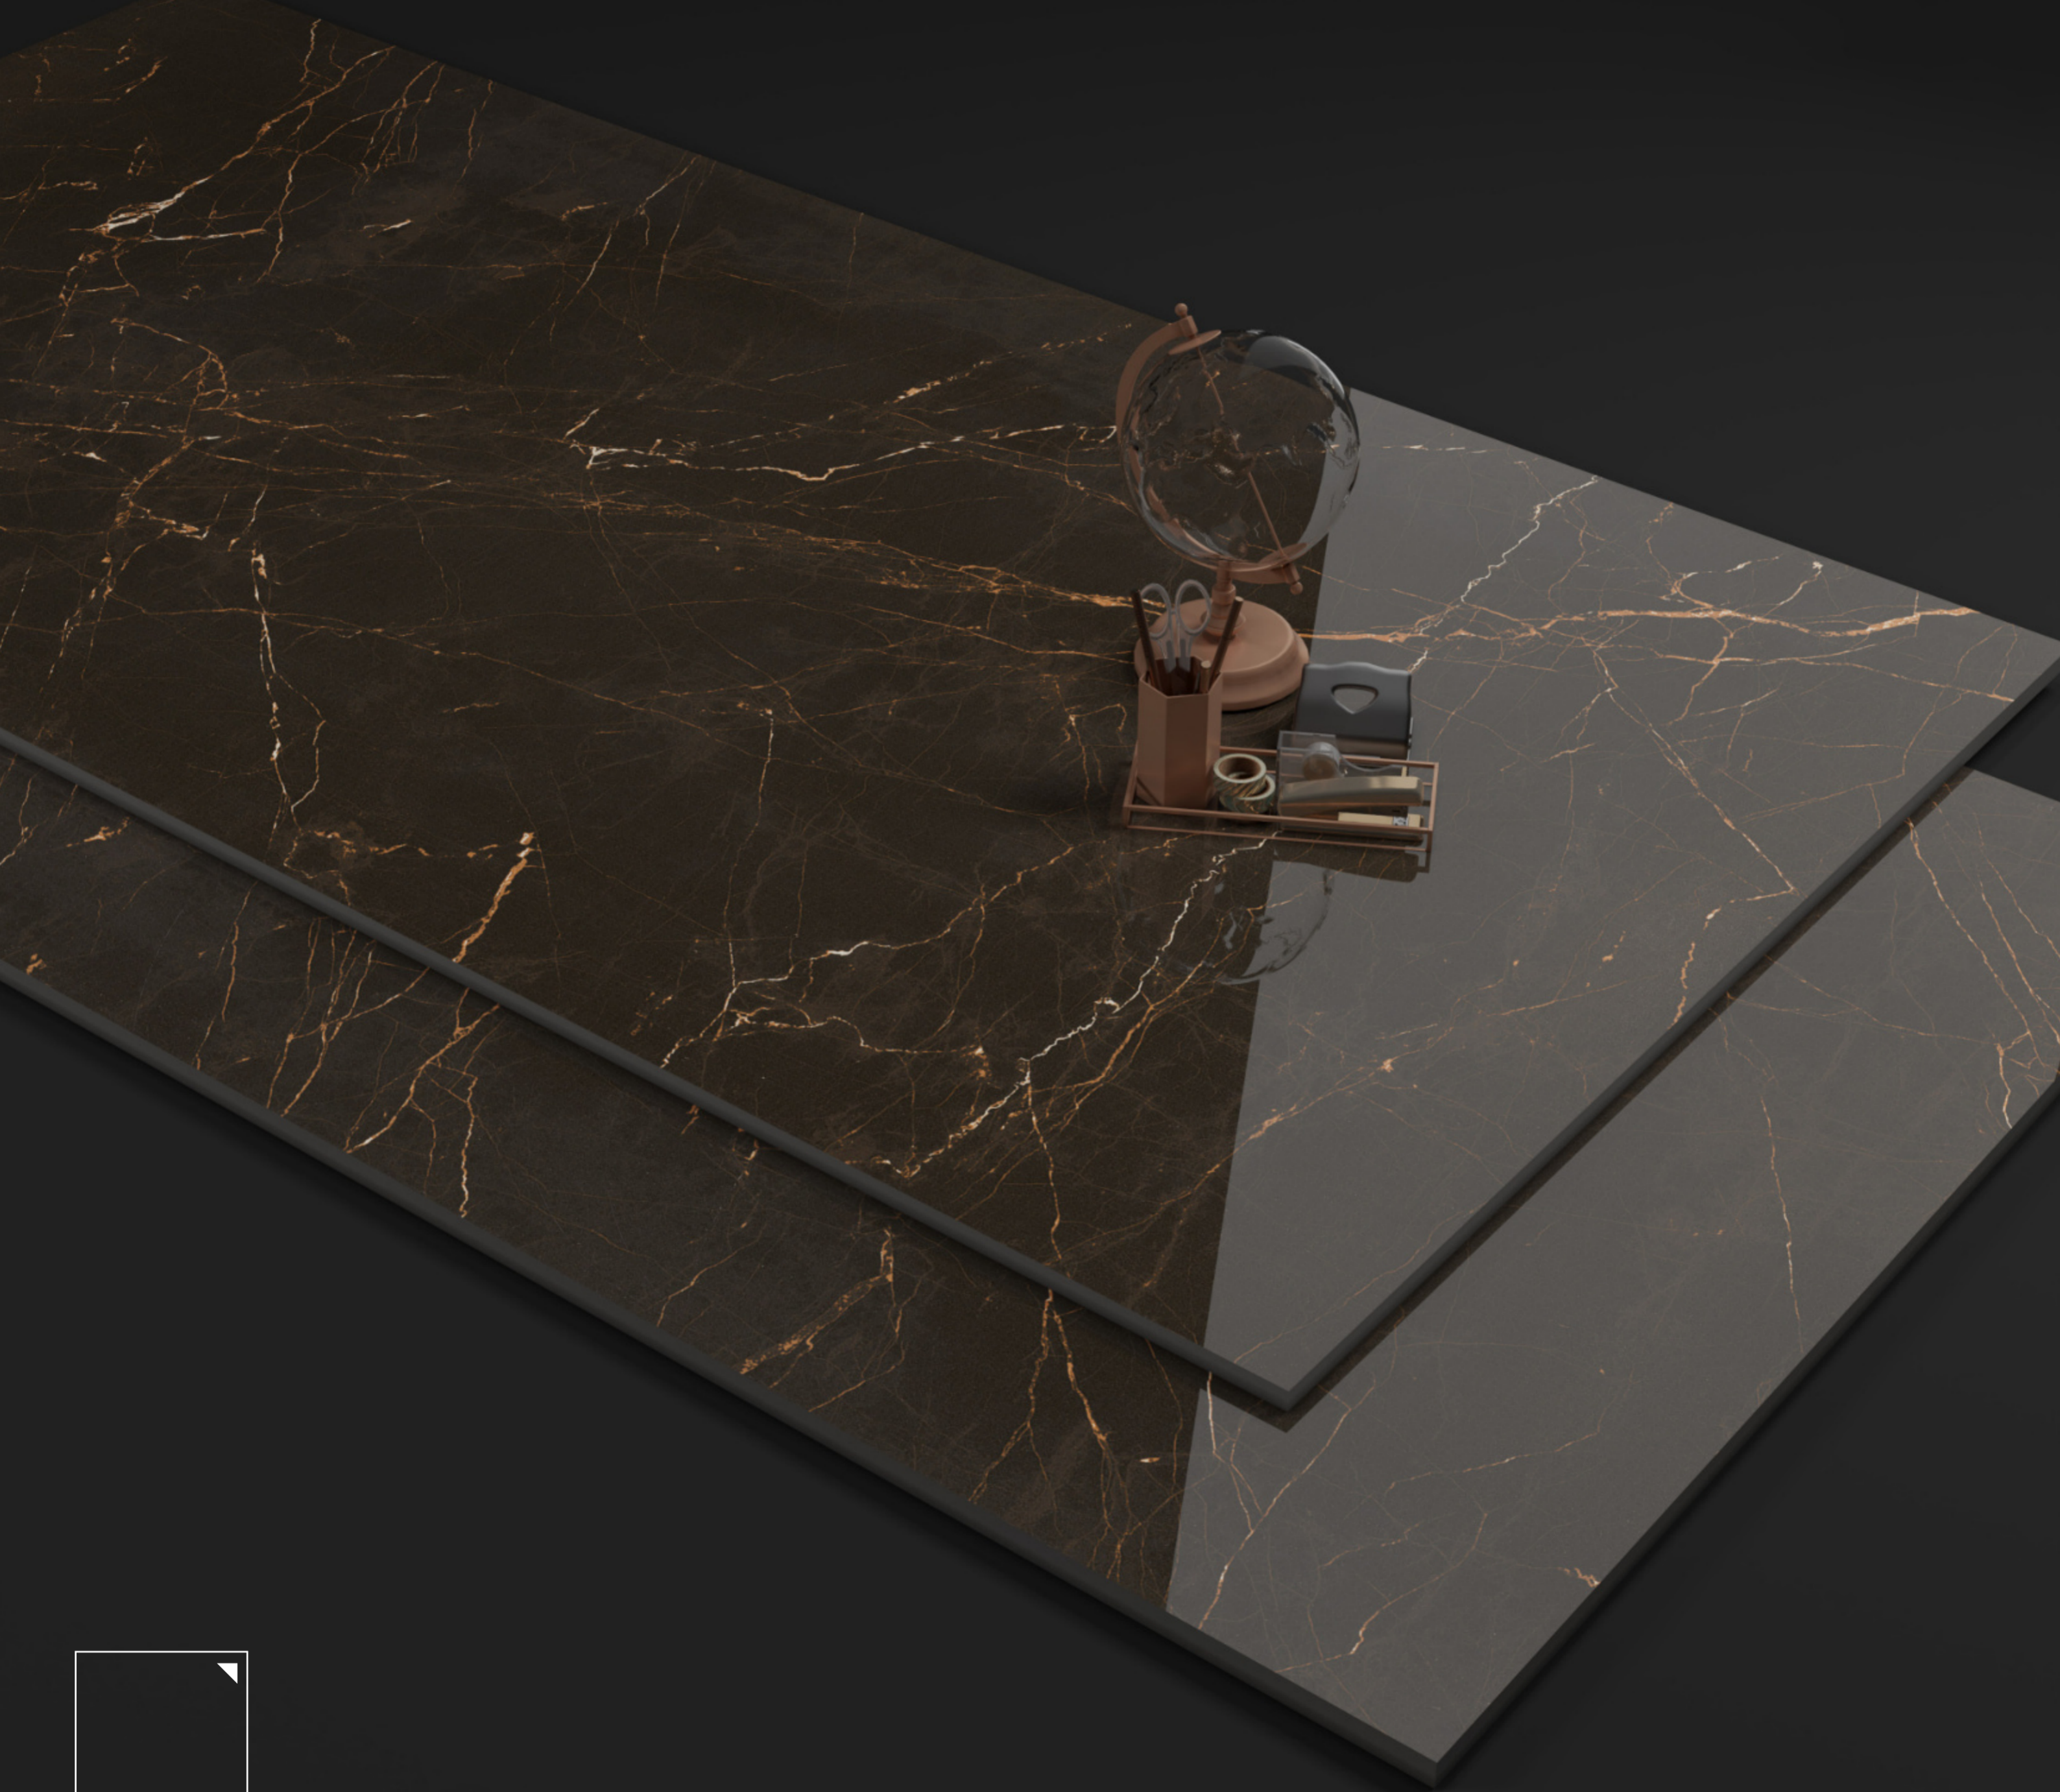

600x
1200MM

ERA BROWN