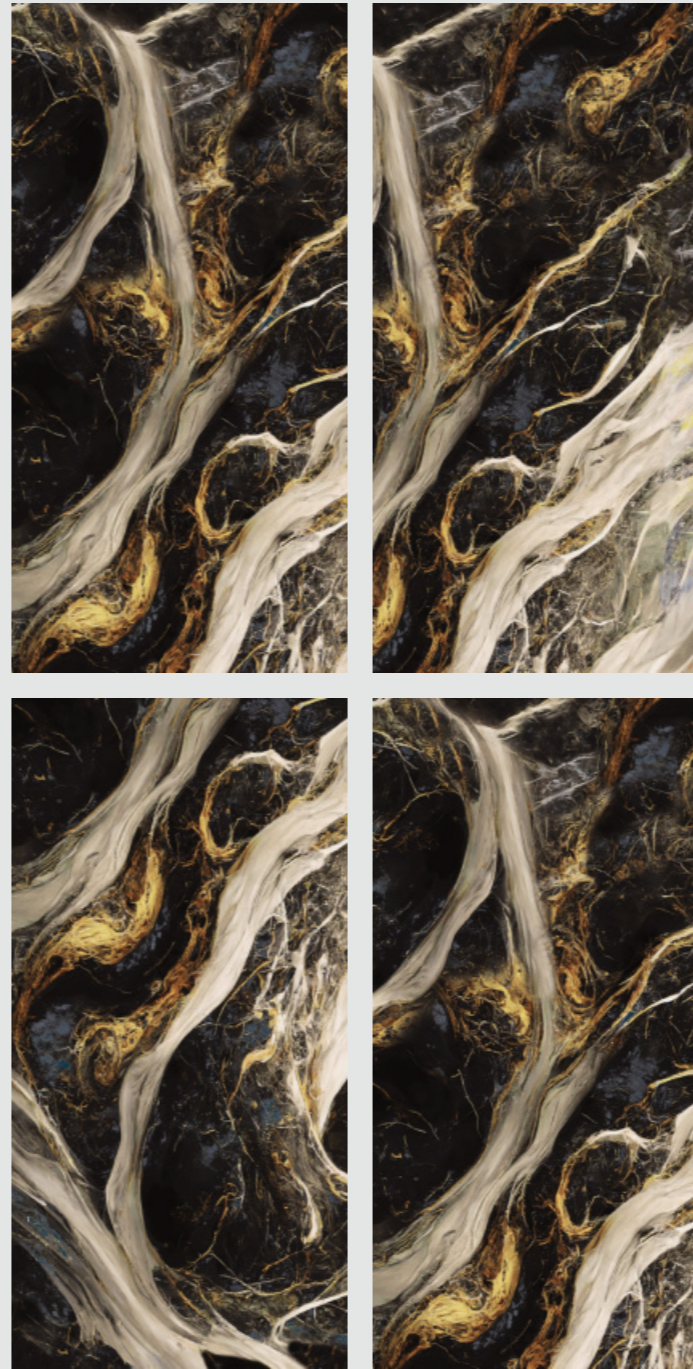

SCHOOLS

600x
1200MM

ALASKA BLACK

RANDOM 03

DESIGN

**ALASKA
BLACK**

SIZE

**600X
1200MM**