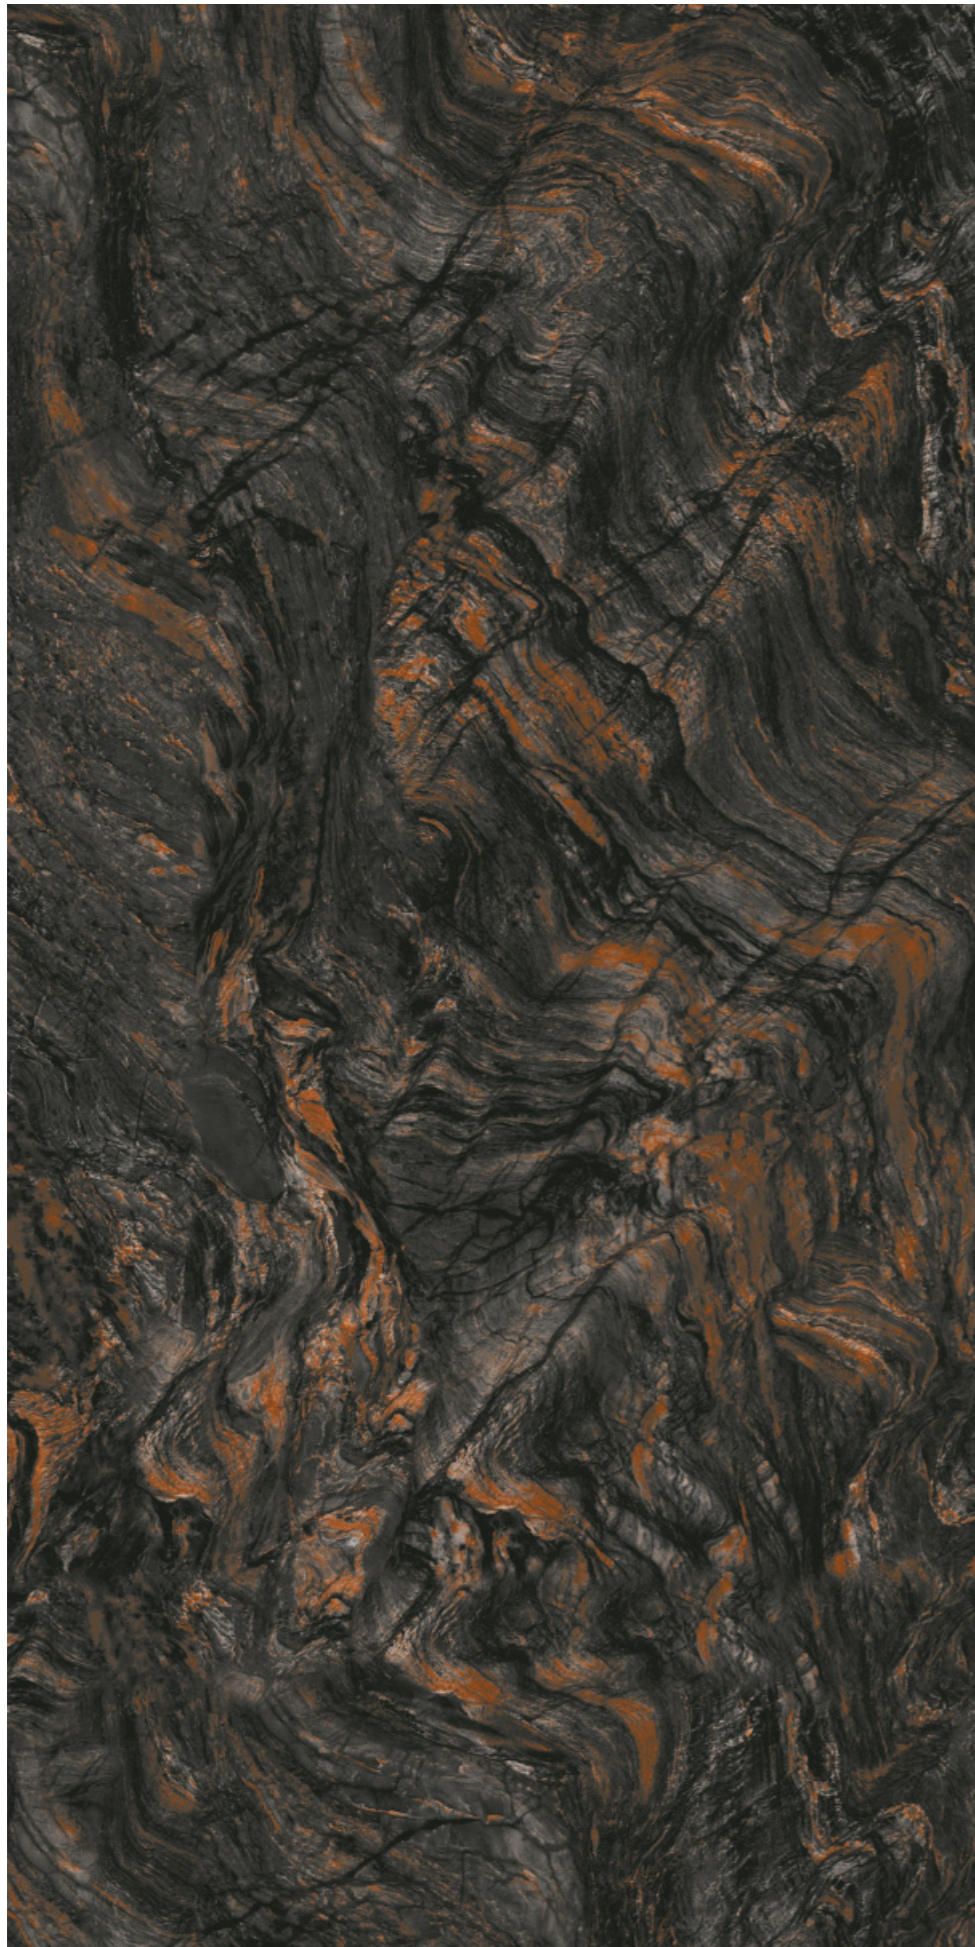

DESIGN

**FELICITA
BLACK**

SIZE

**600X
1200MM**

FINISH

**SUPER
HIGH GLOSS**

RANDOM 03

**Terra
Grés**
COLLECTION