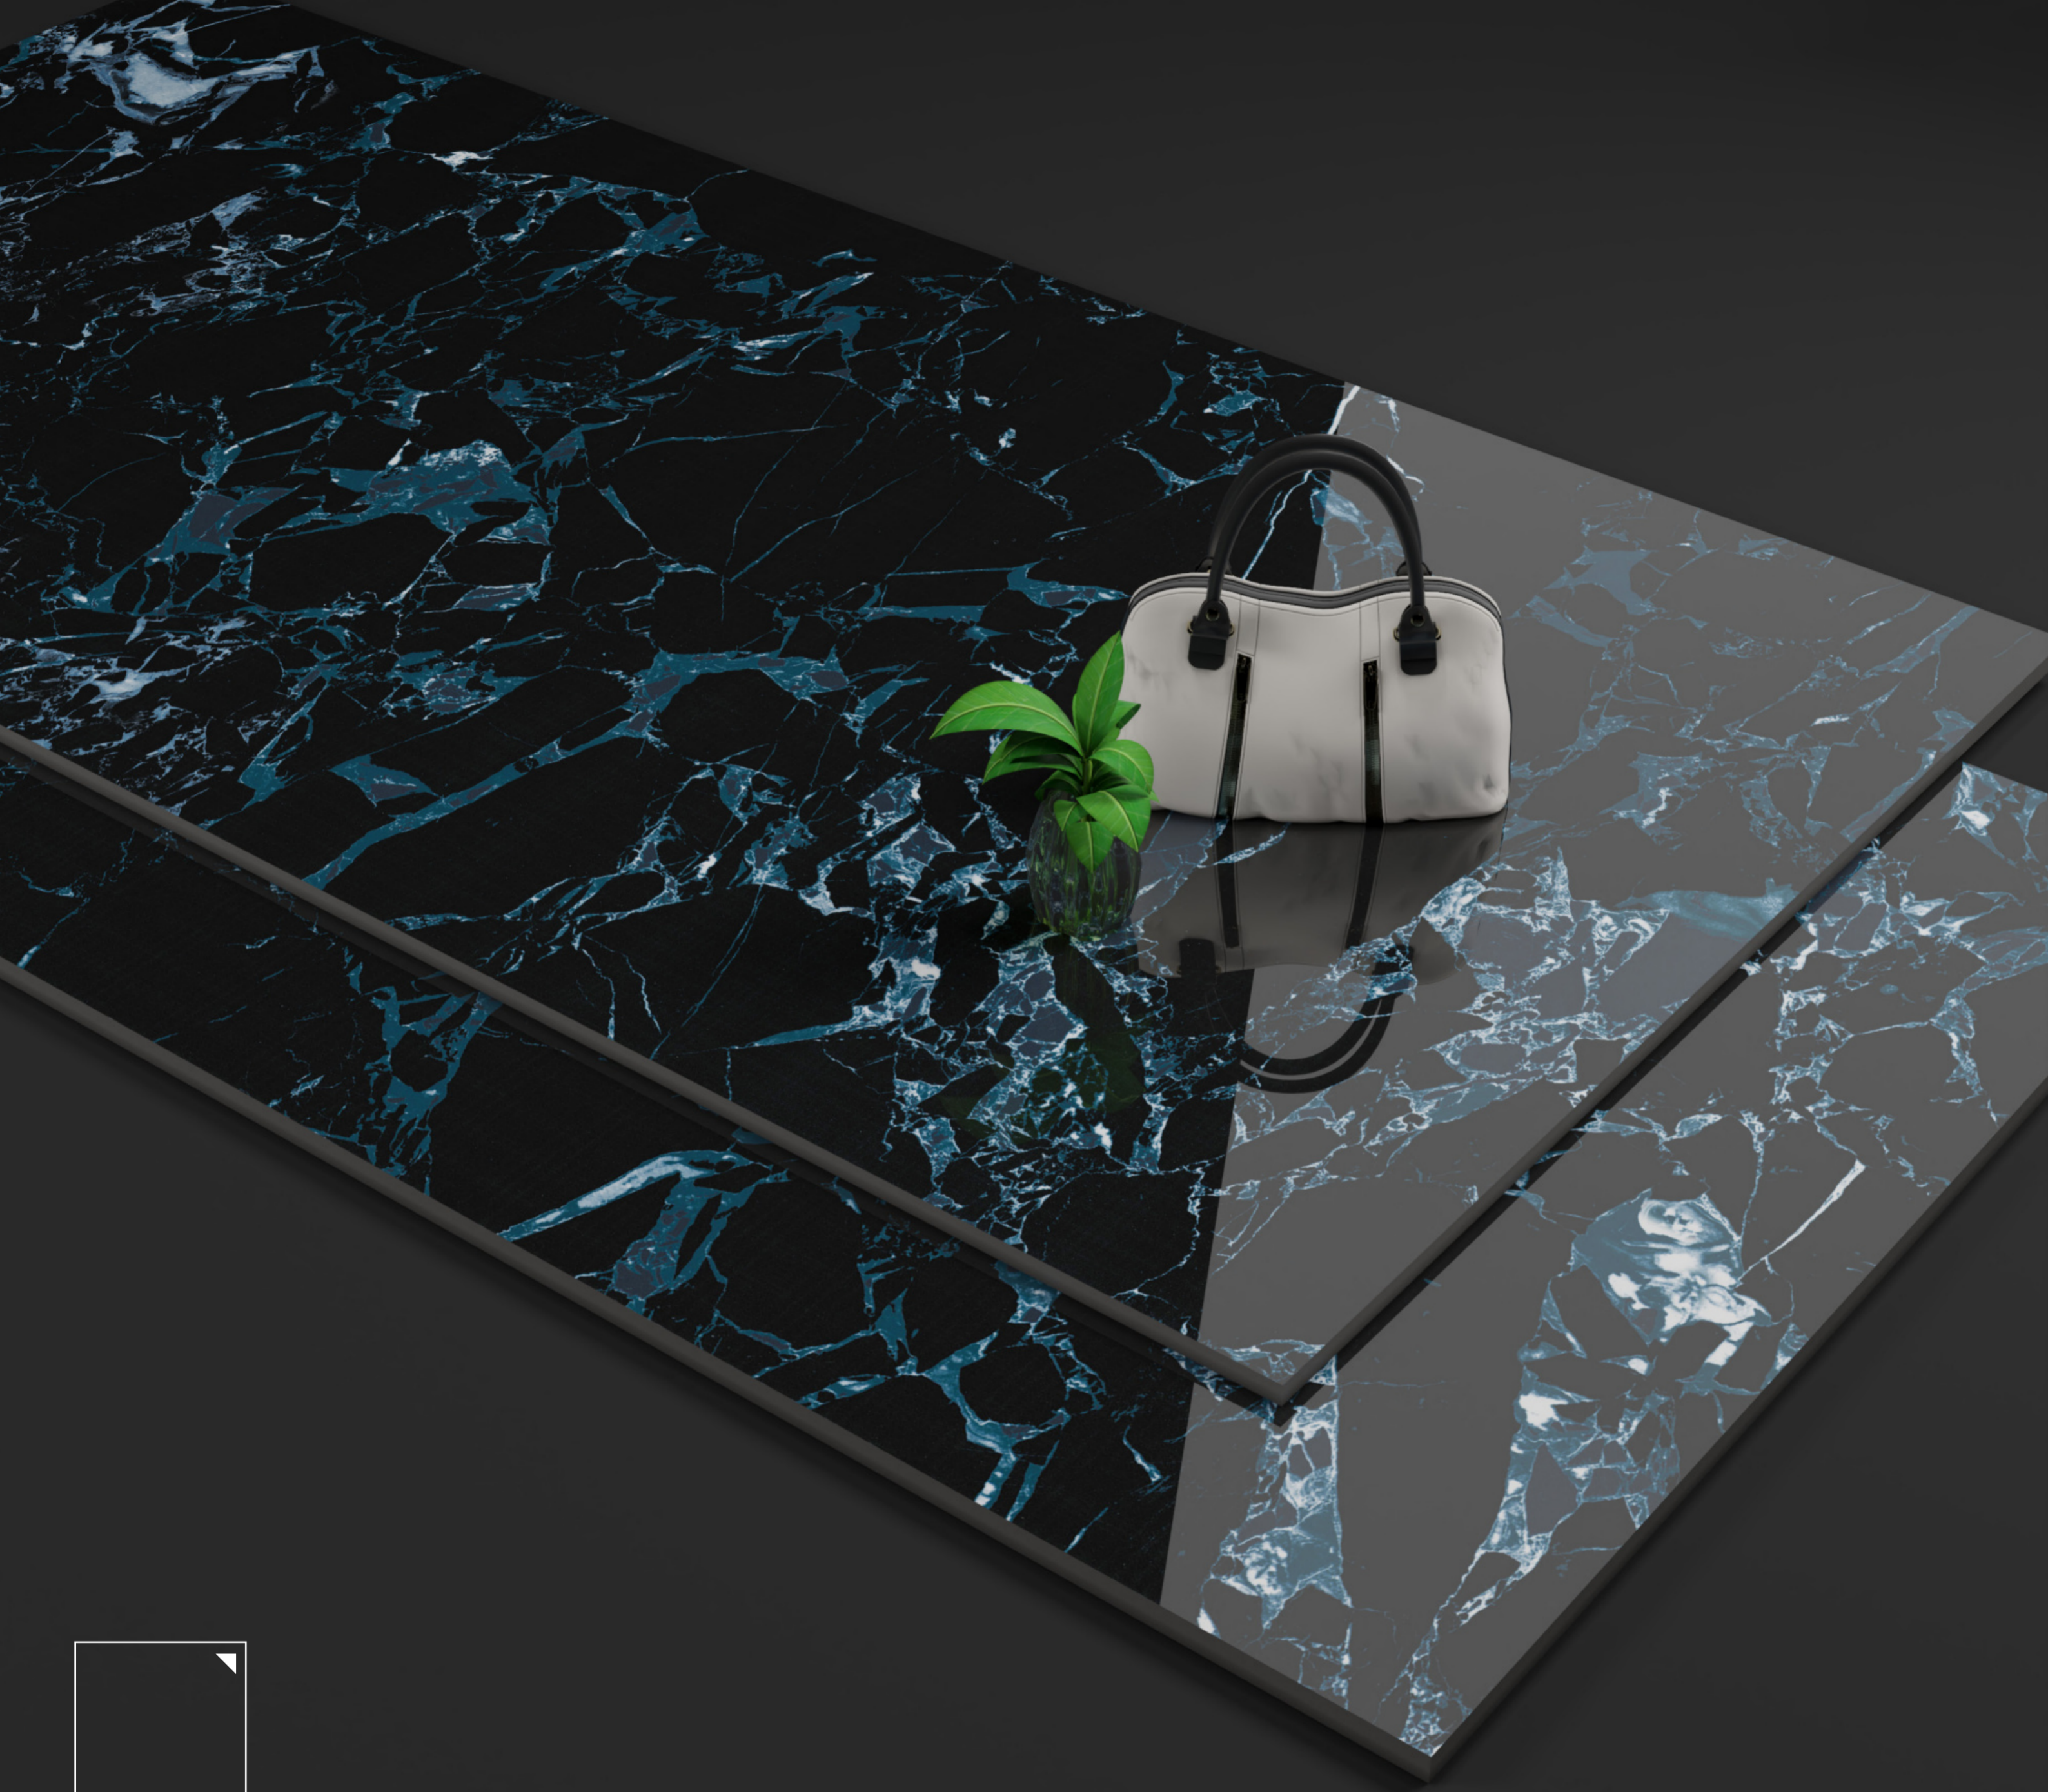

SIZE

**600X
1200MM**

FINISH

**SUPER
HIGH GLOSS**

**Terra
Grés**
COLLECTION

COSMIC DARK

600x
1200MM

DAVIS AQUA