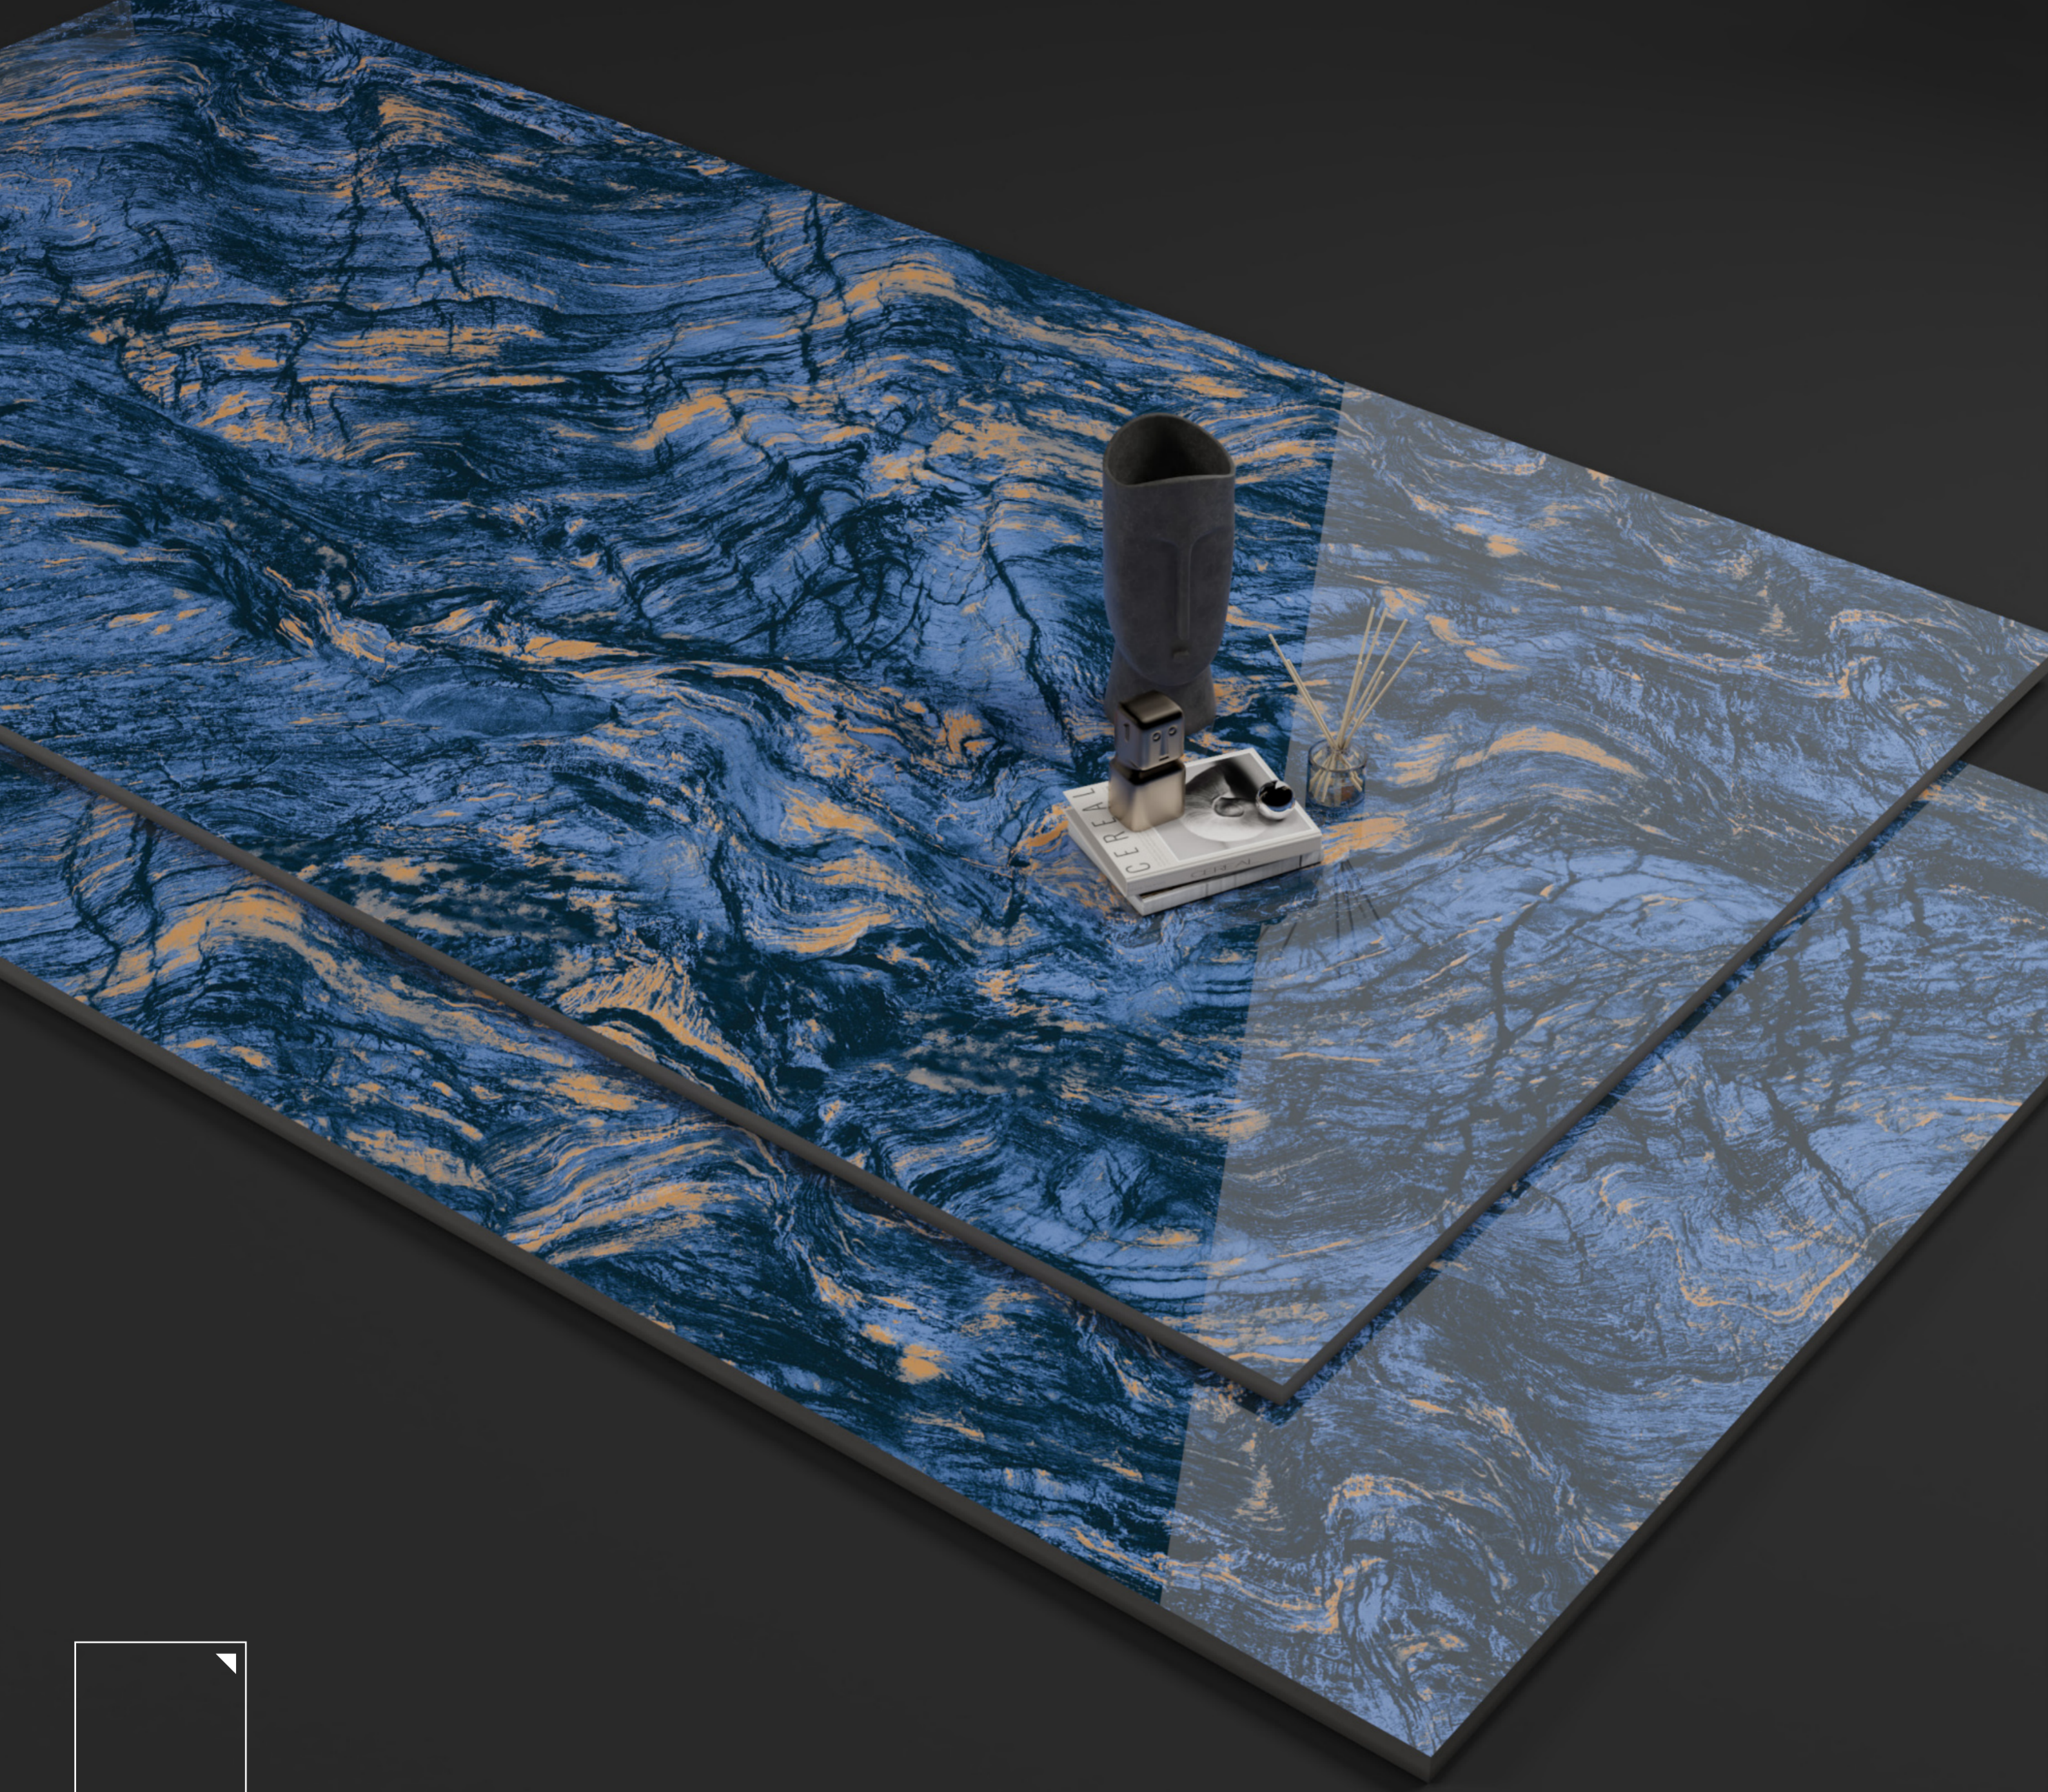

600x
1200MM

FELICITA BLUE