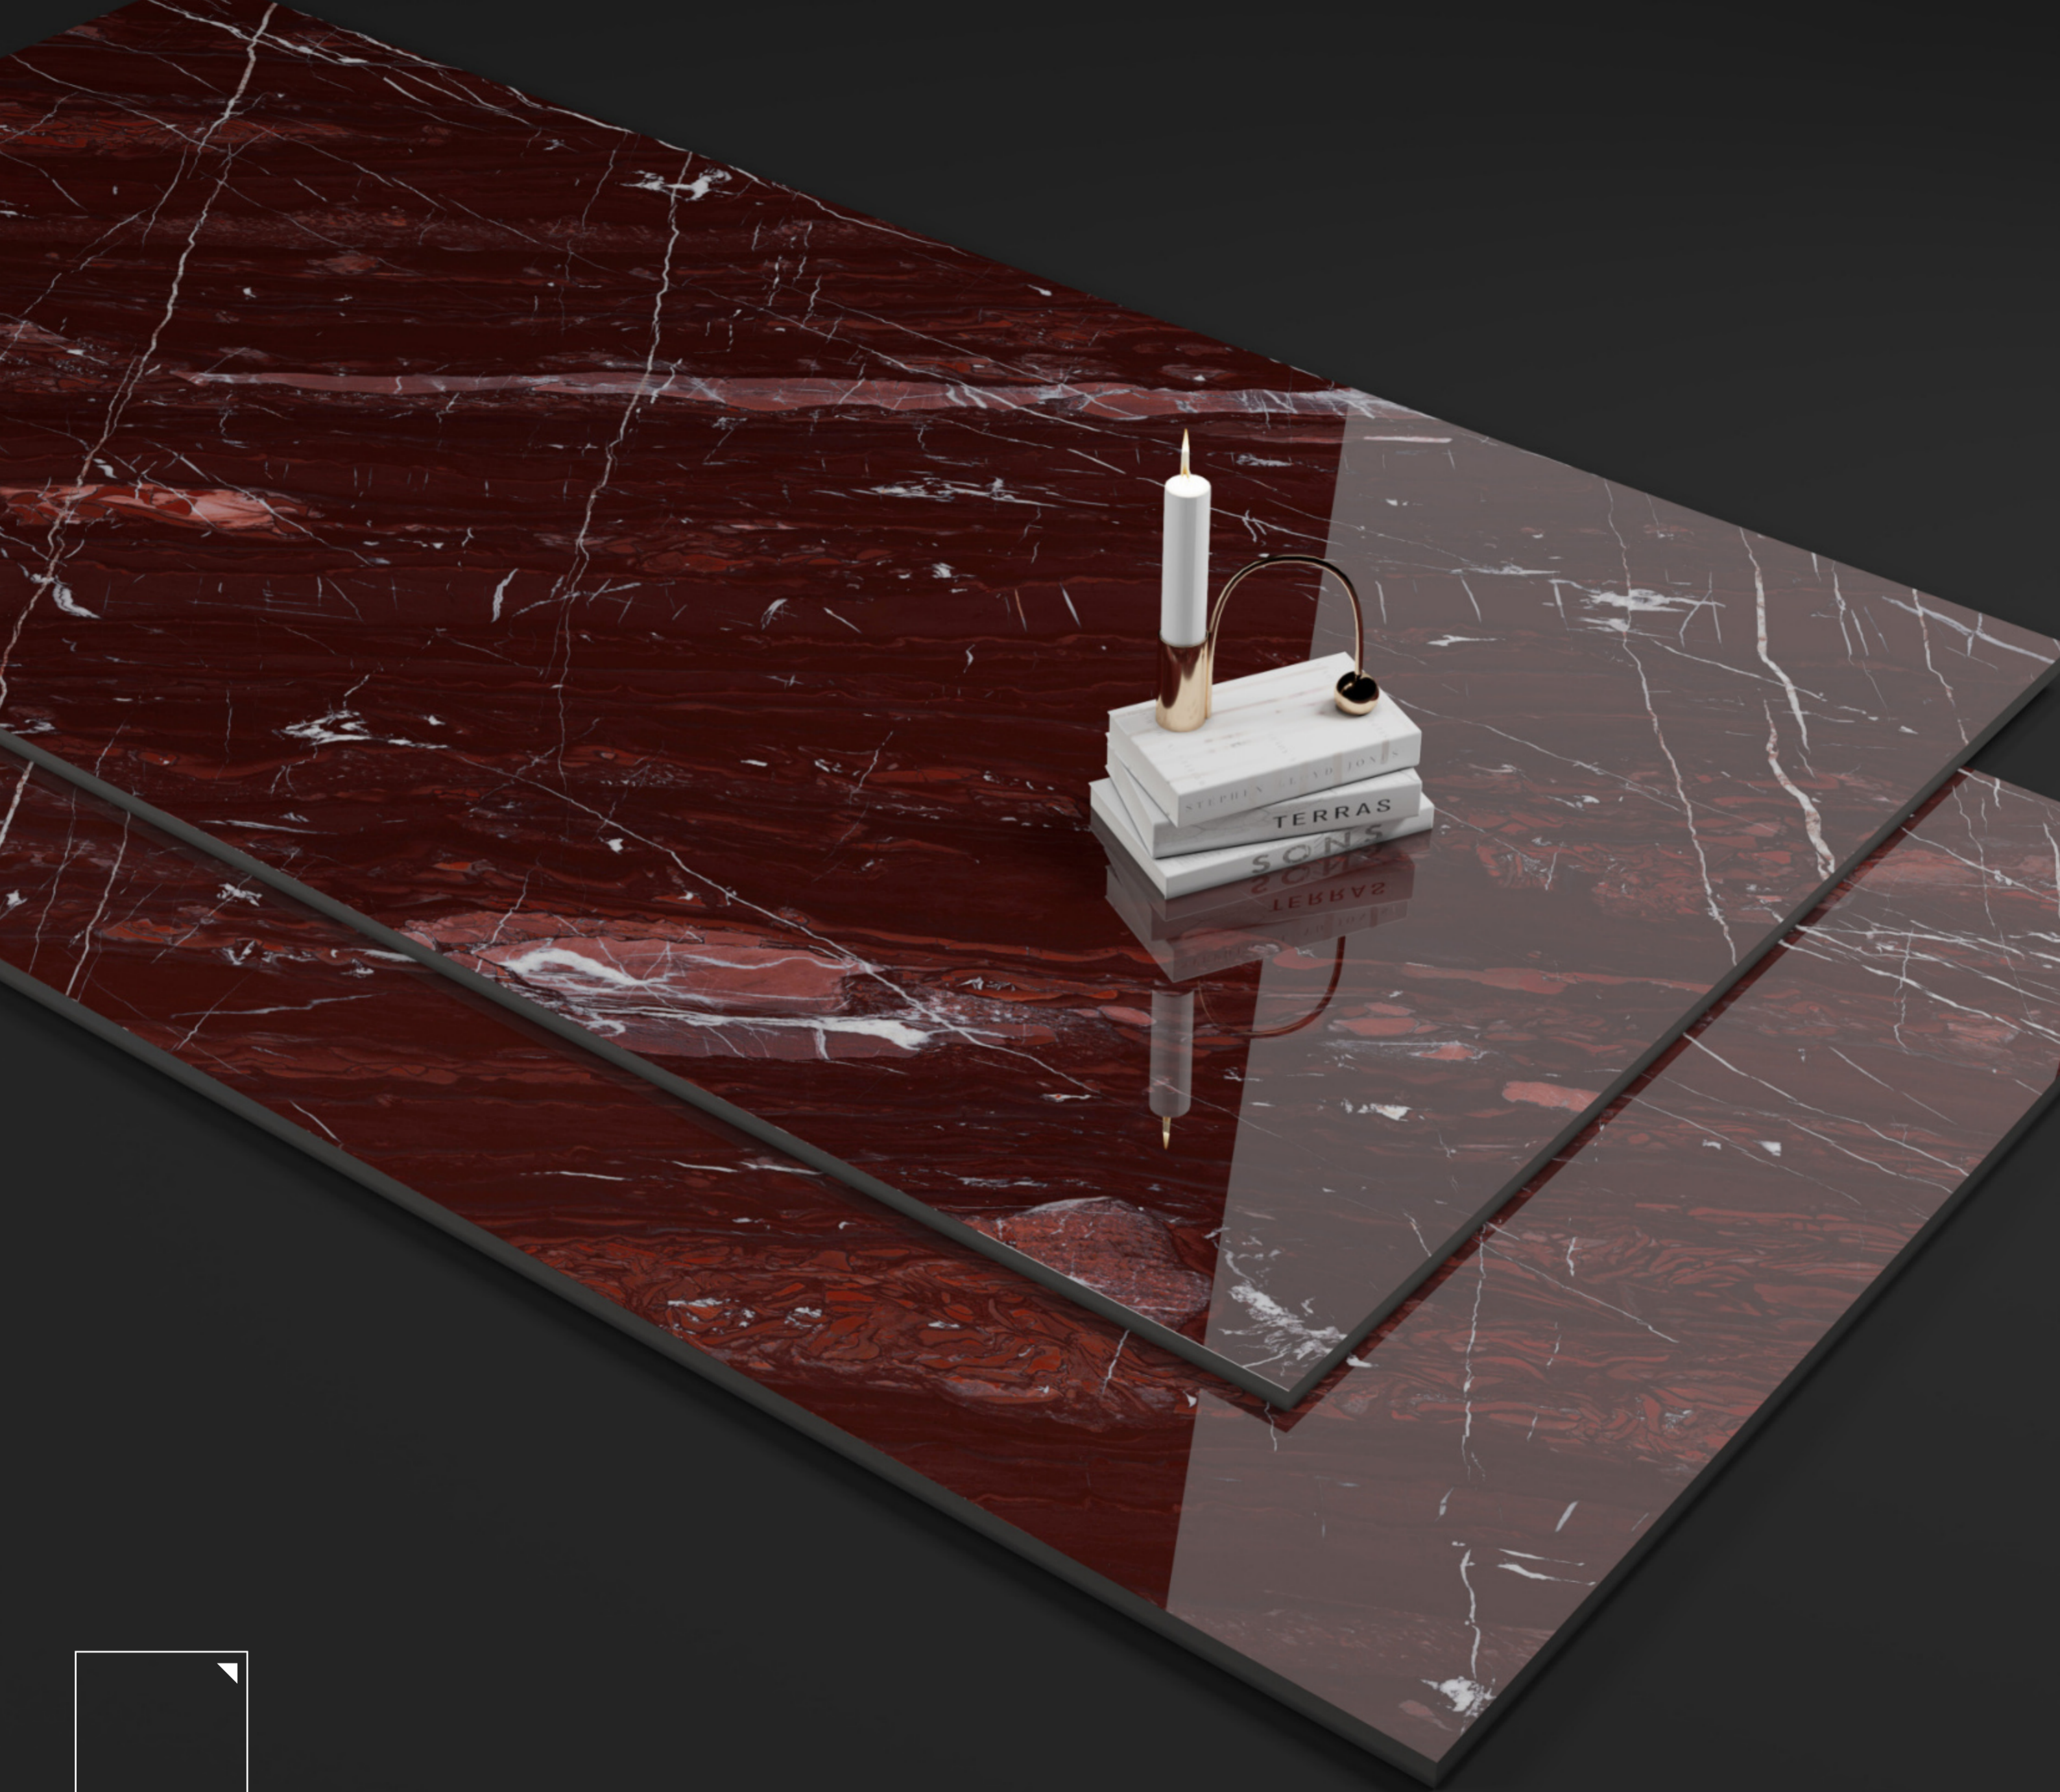

GOLD EMPERADOR

600x
1200MM

MAJESTIC RED

DESIGN

MAJESTIC RED

SIZE

600X
1200MM

FINISH