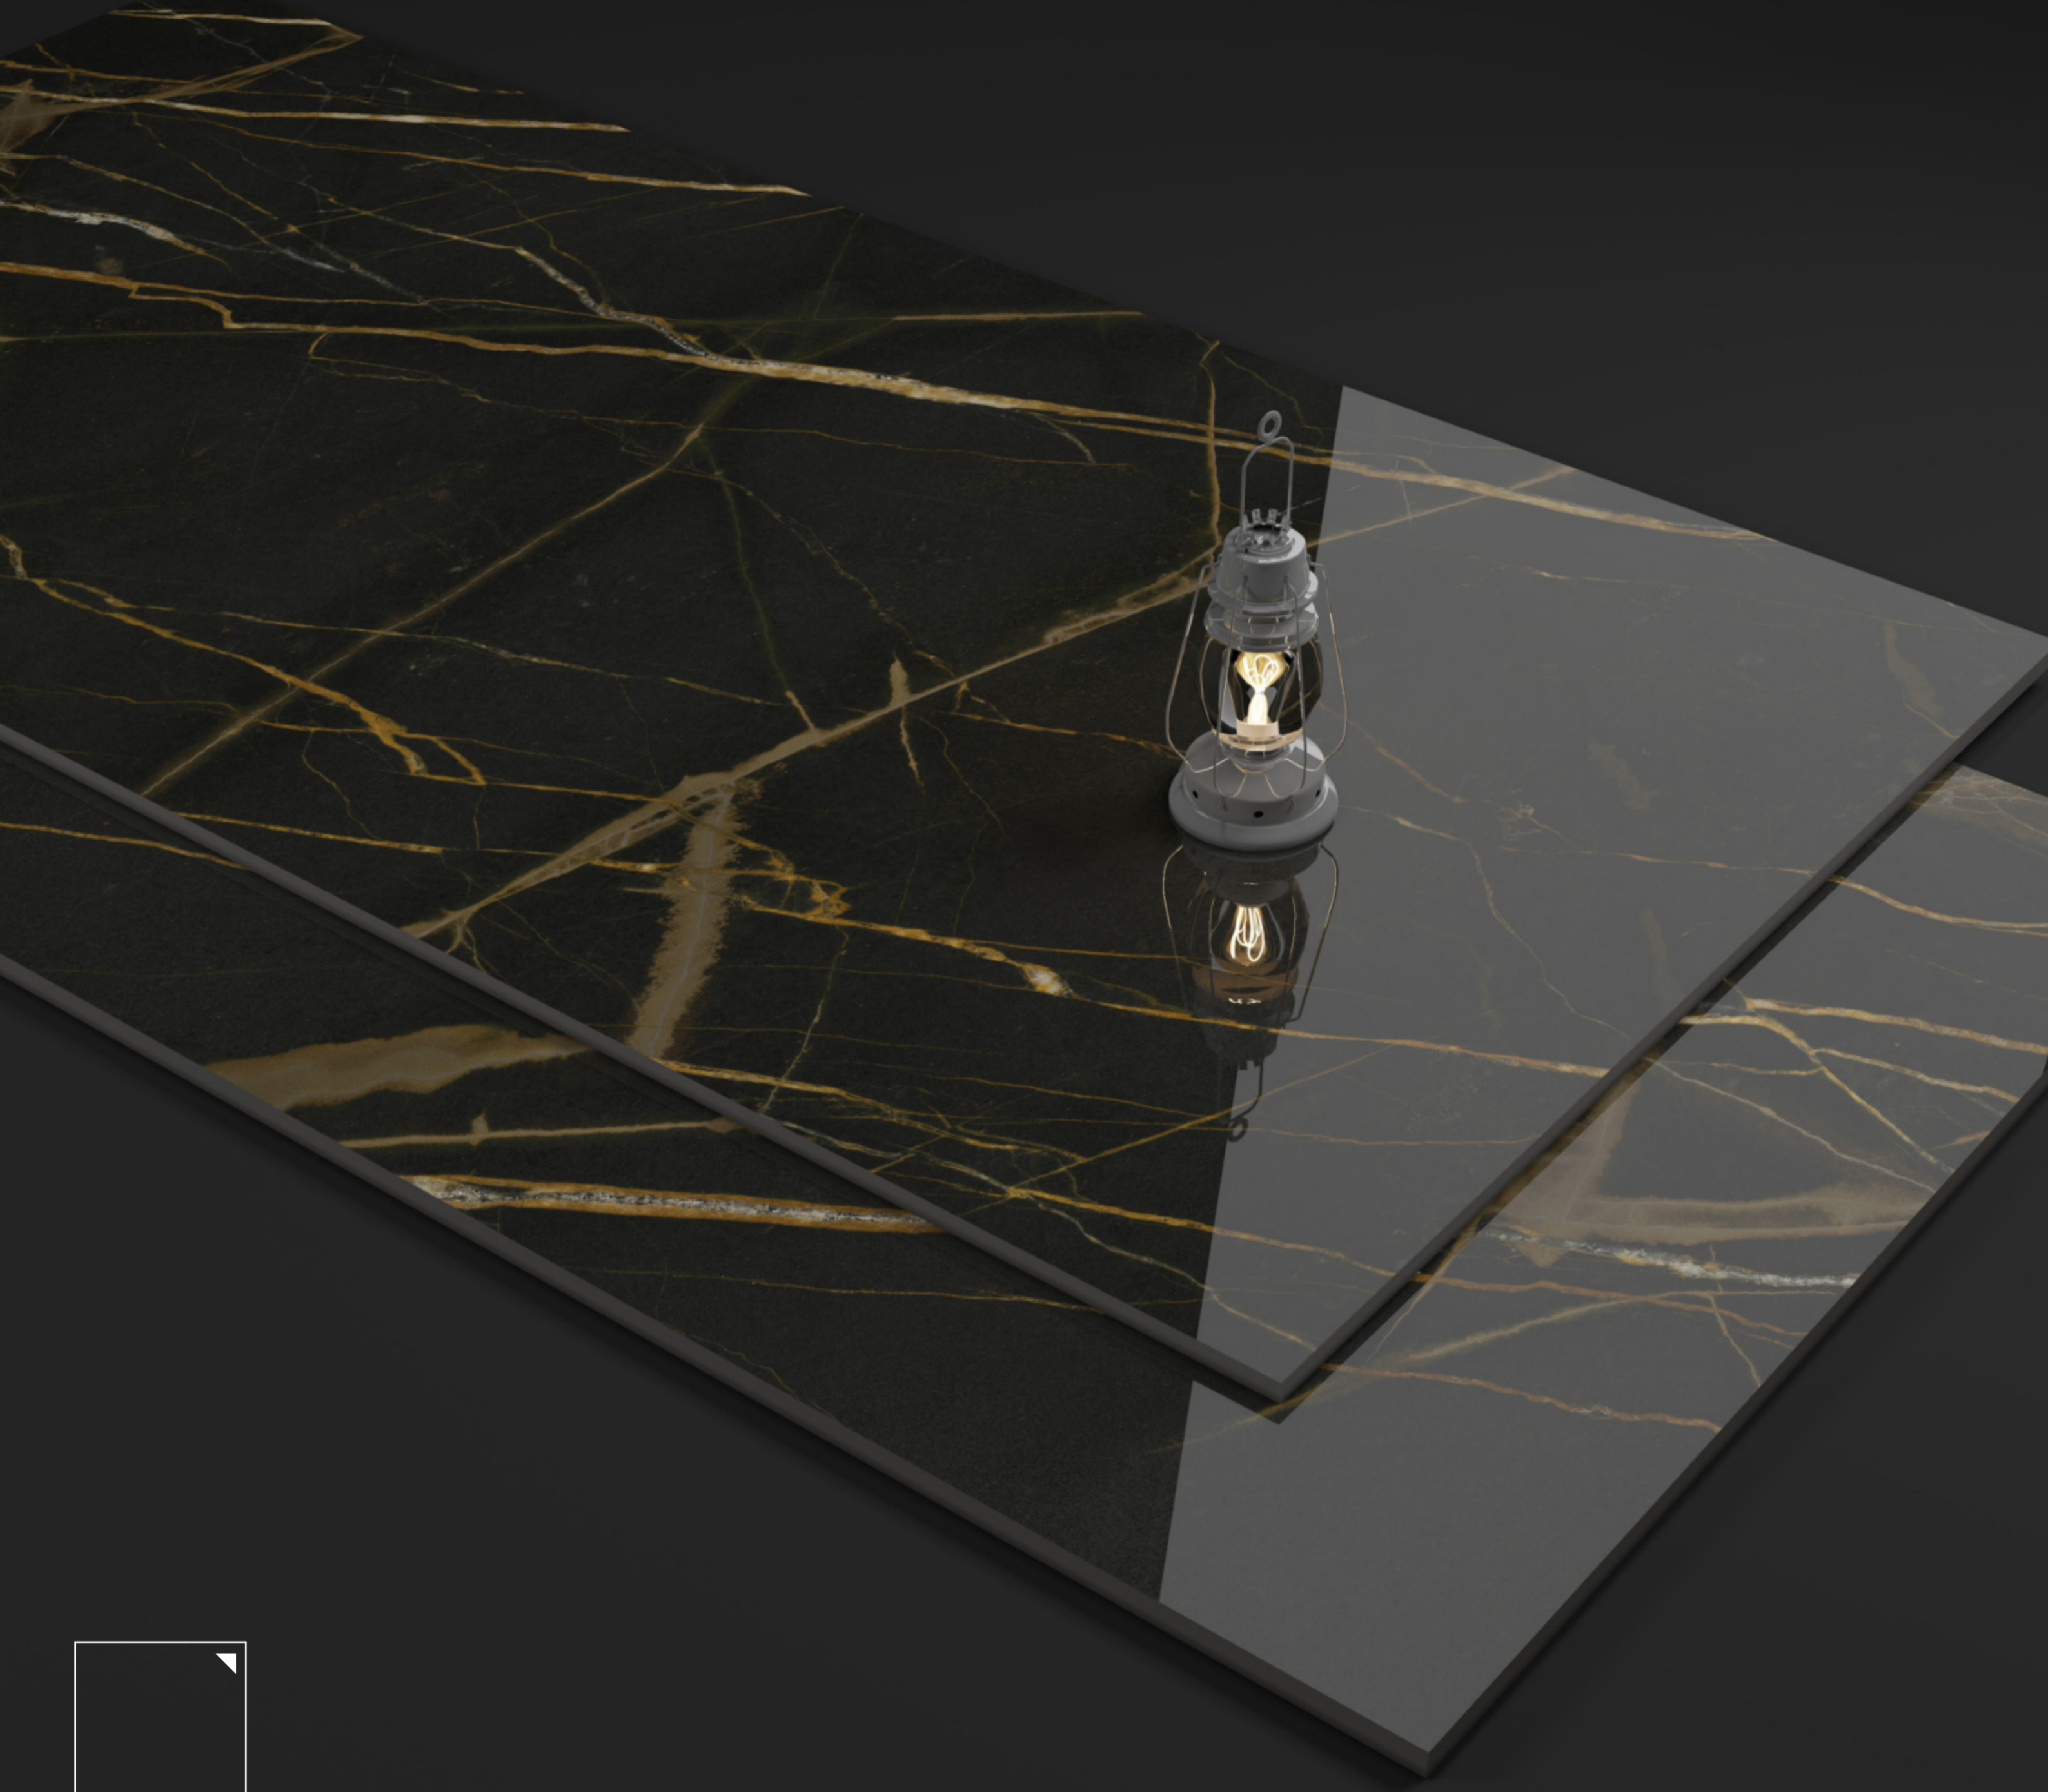

SIZE

**600X
1200MM**

FINISH

**SUPER
HIGH GLOSS**

RANDOM 04

**Terra
Grés** 
COLLECTION

MILNER AQUA

600x
1200MM

MOONLIGHT GOLD

RANDOM 04

DESIGN

MOONLIGHT GOLD

SIZE

600X
1200MM

FINISH

SUPER
HIGH GLOSS