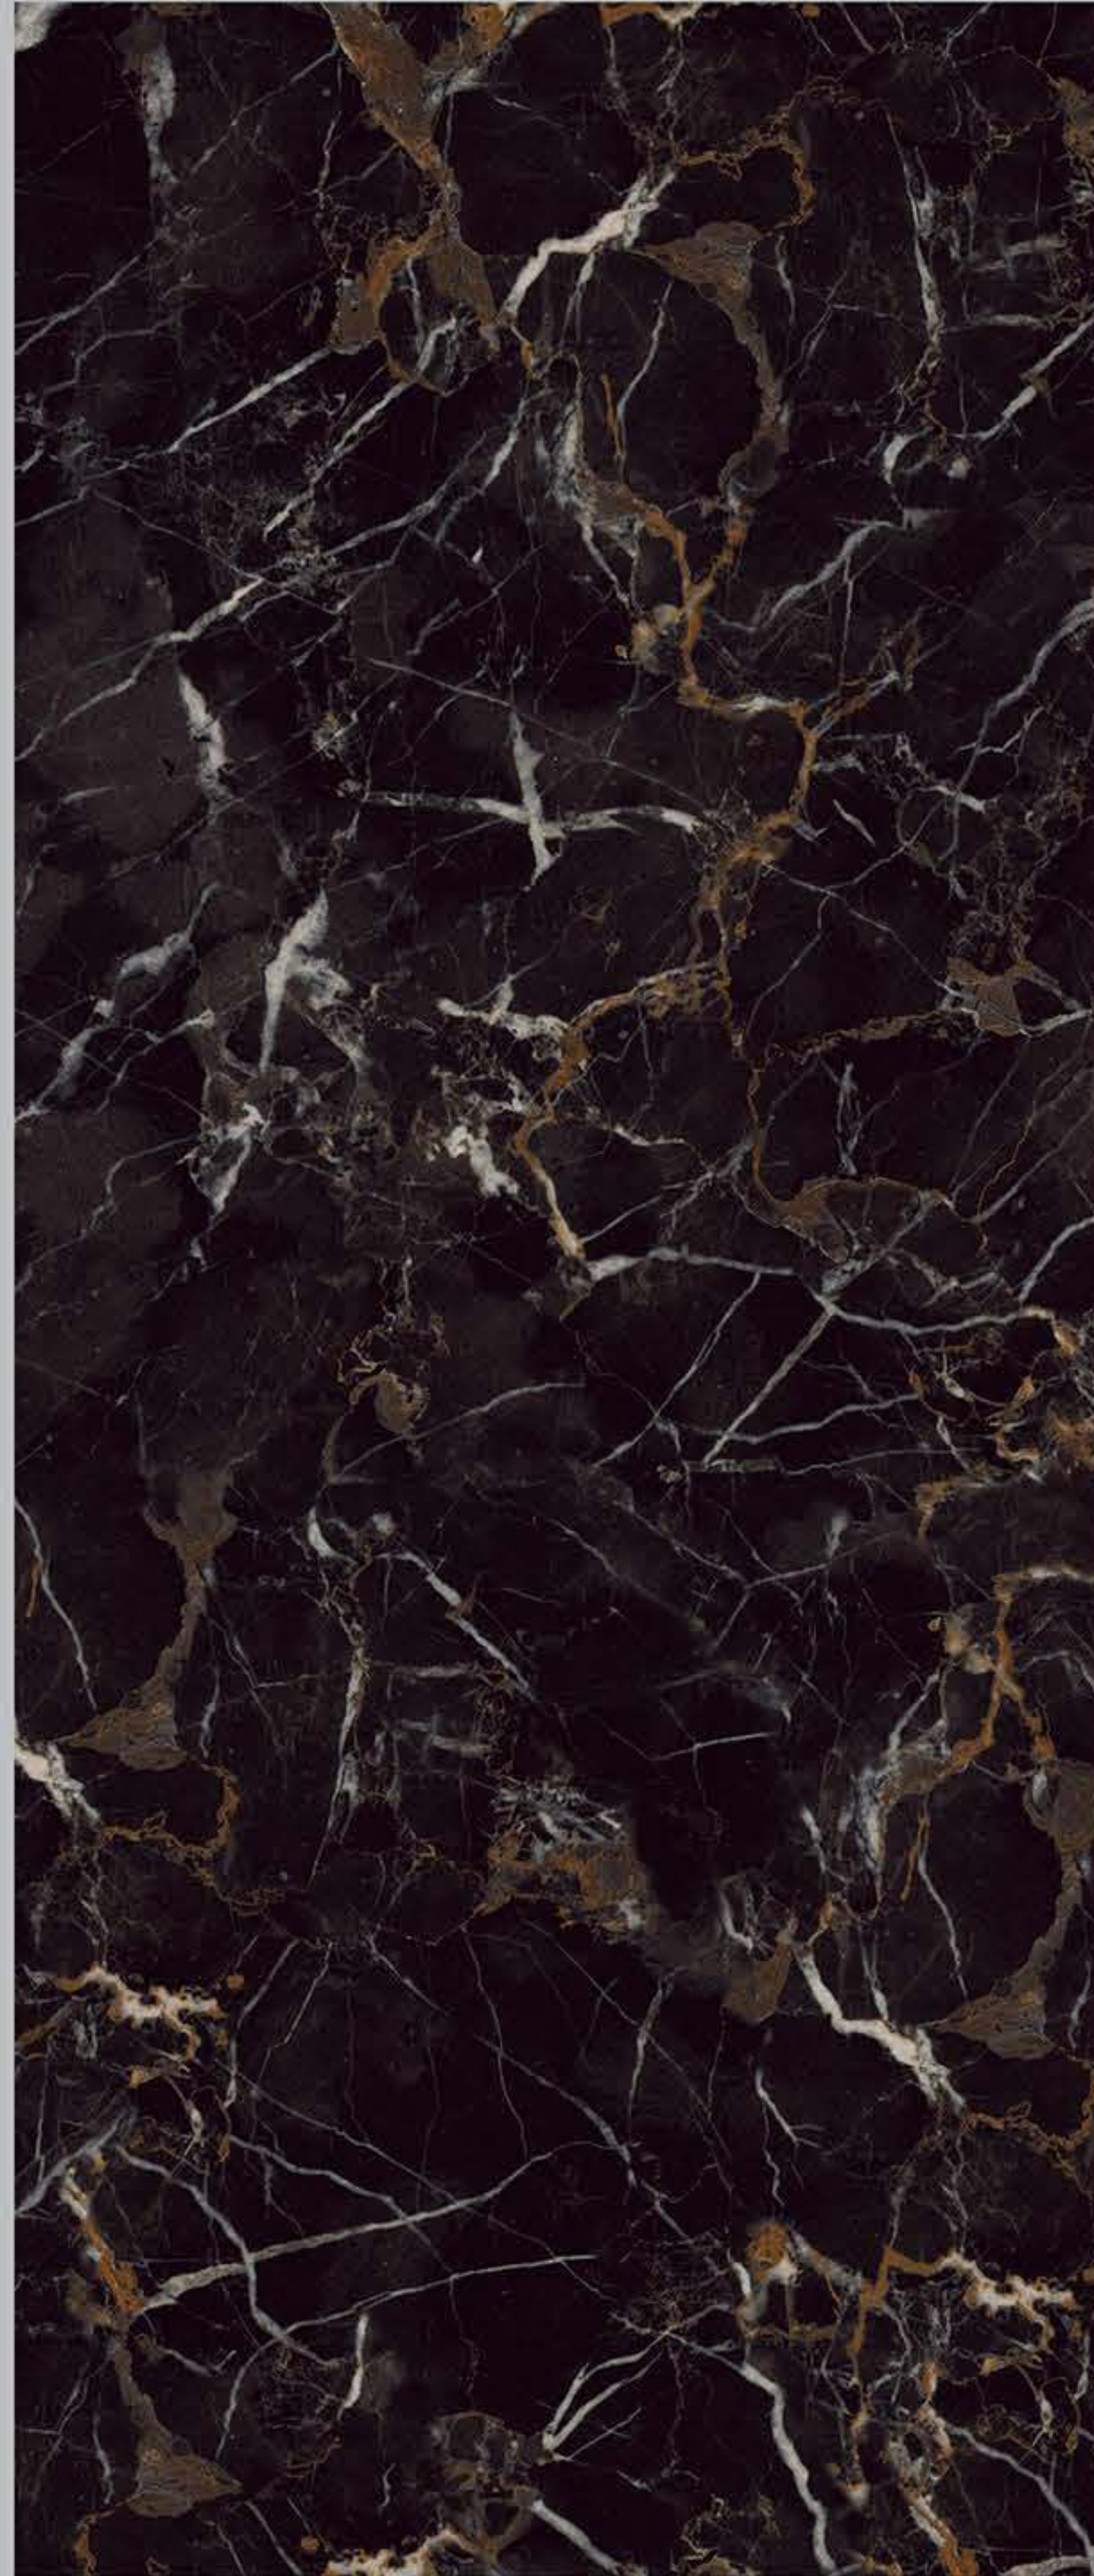

Infinito

Size	Surface	Random	Thickness	Type
1200X2800mm	LAGECY	2	6mm	GVT Body
	PULIDO		9mm