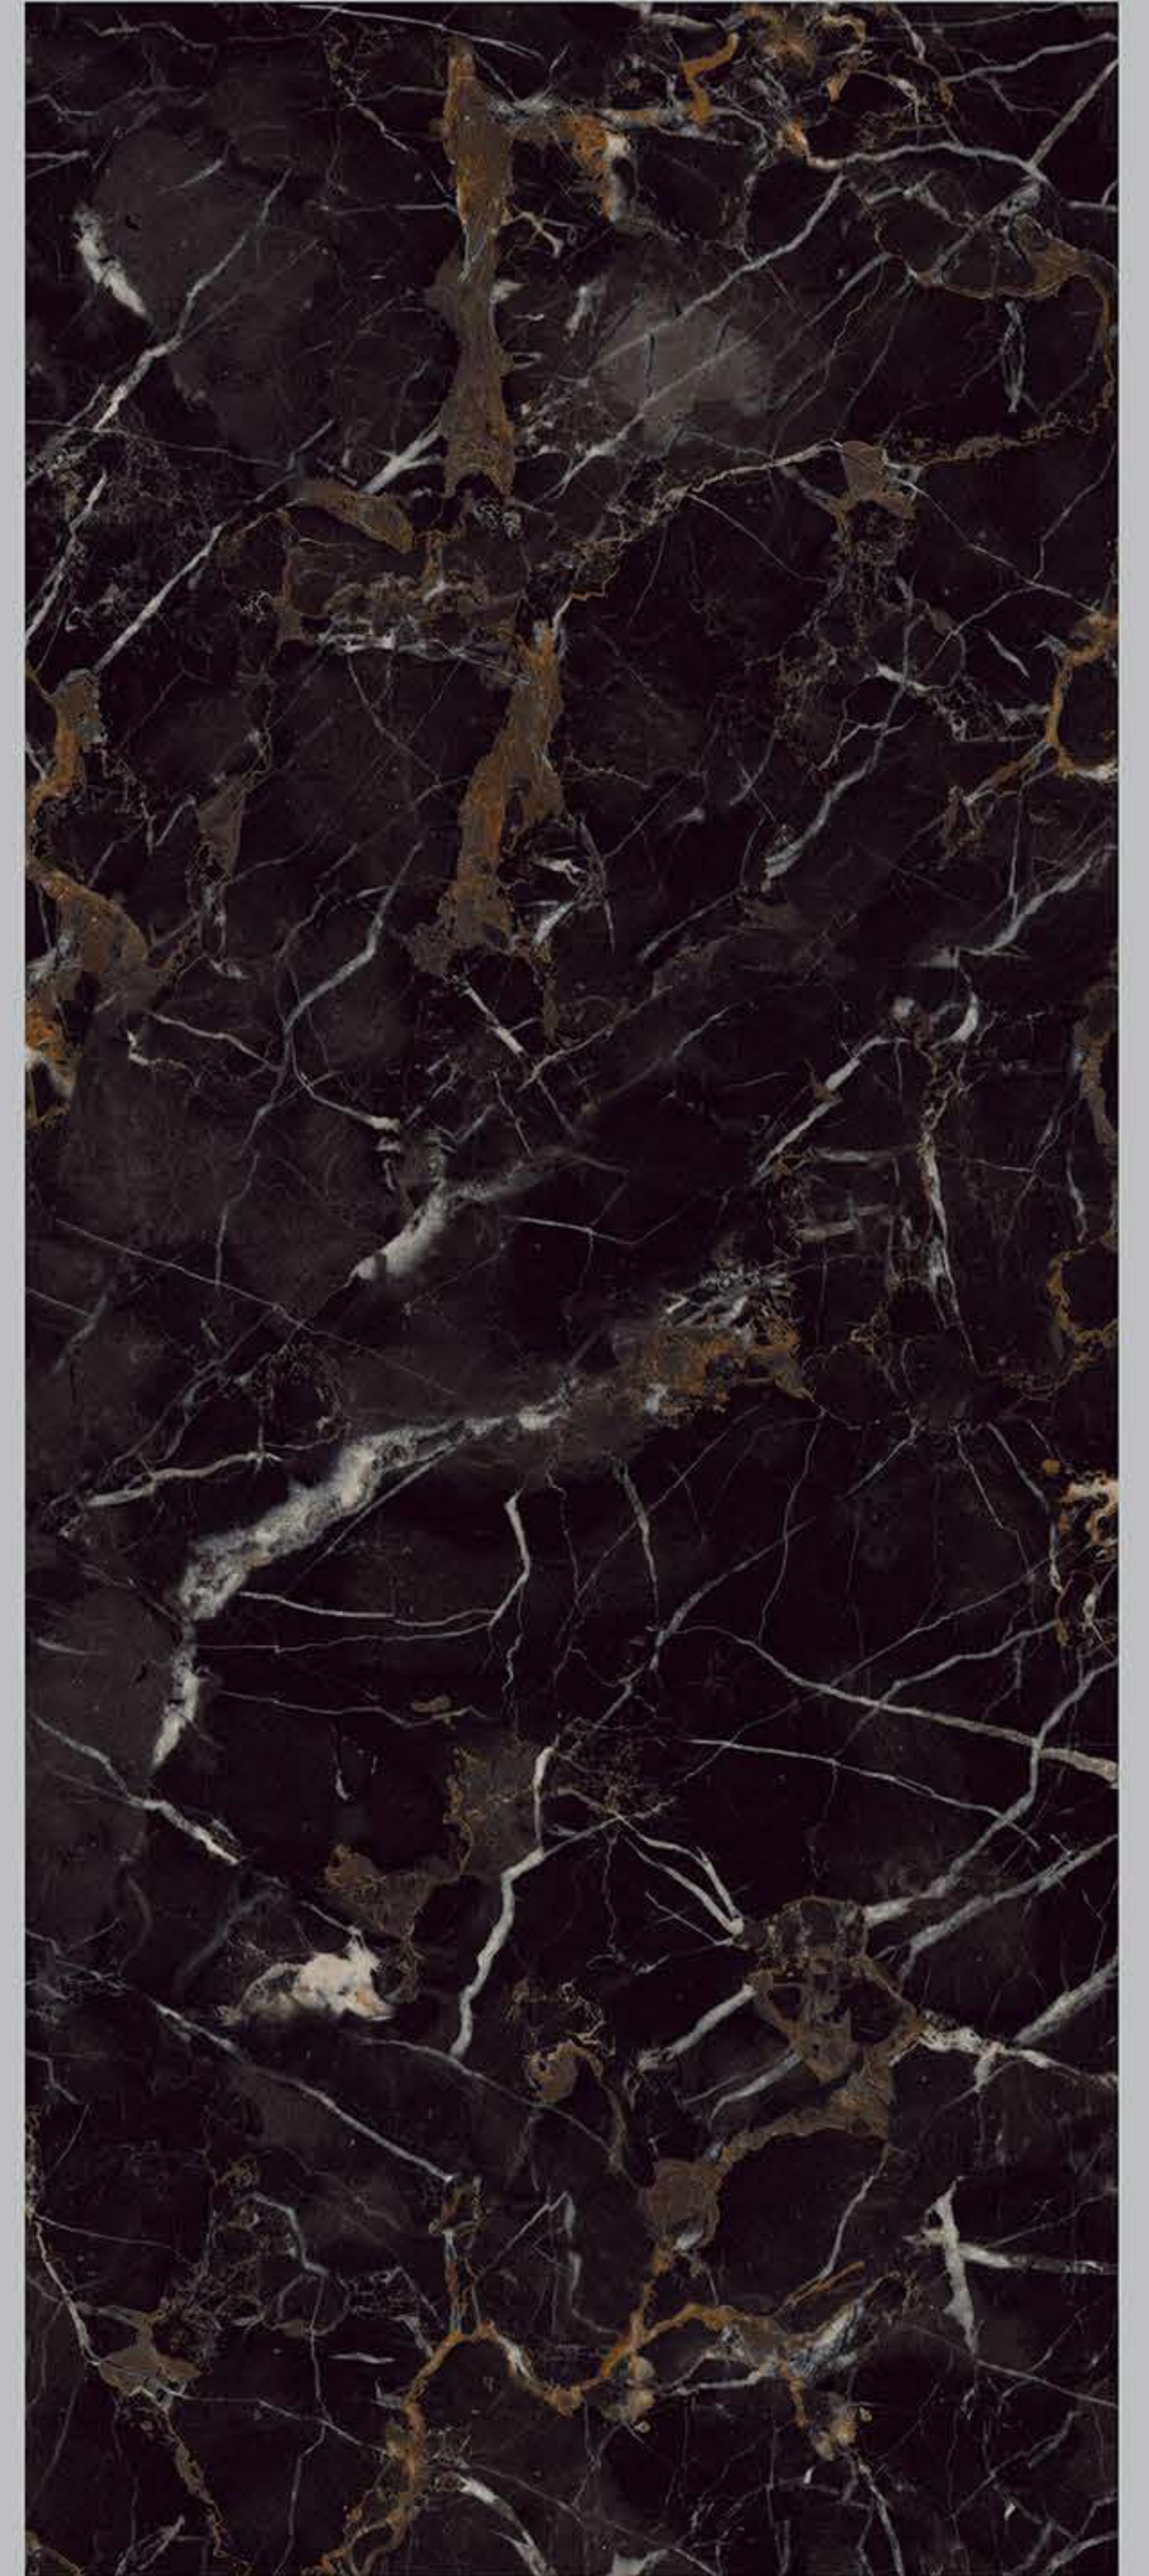

Infinito

Size	Surface	Random	Thickness	Type
1200X2800mm	LAGECY	2	6mm	GVT Body
	PULIDO		9mm