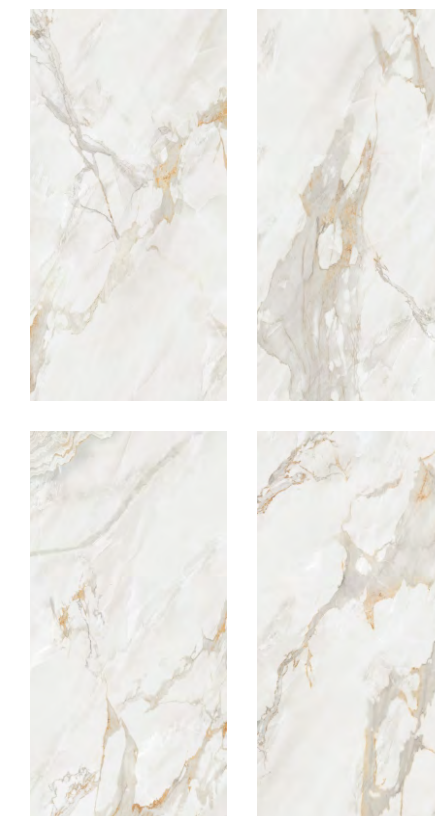

OXAN SEF

AVAILABLE SIZES:

300x 600MM	
	800x 800MM
600x 600MM	
	800x 1600MM
600x 1200MM	

FINISH: **GLOSSY** | THICKNESS: **9MM** | RANDOM: **4**

**DIGITAL
PRESENTATION**

RANDOM DETAIL
3D PREVIEW