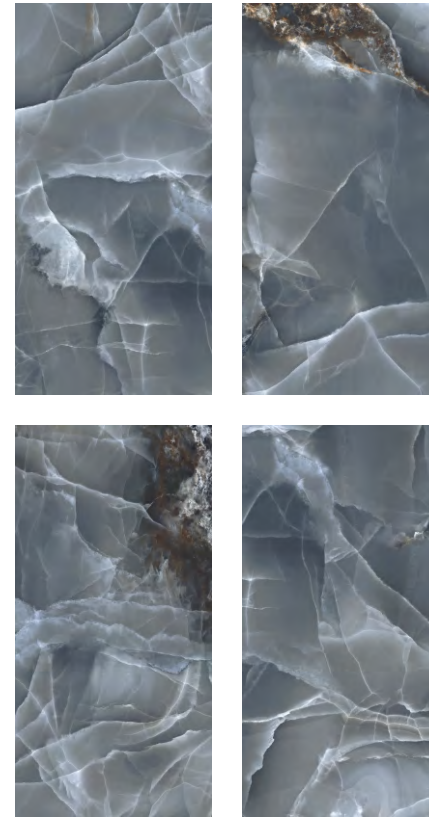

FINISH: **GLOSSY** | THICKNESS: **9MM** | RANDOM: **5**

**GOLDEN ICE**

**AVAILABLE SIZES:**

FINISH: **GLOSSY** | THICKNESS: **9MM** | RANDOM: **5**

**BLUE ONYX**

**AVAILABLE SIZES:**

300x 600MM	
	800x 800MM
600x 600MM	
	800x 1600MM
600x 1200MM	
	800x 1600MM