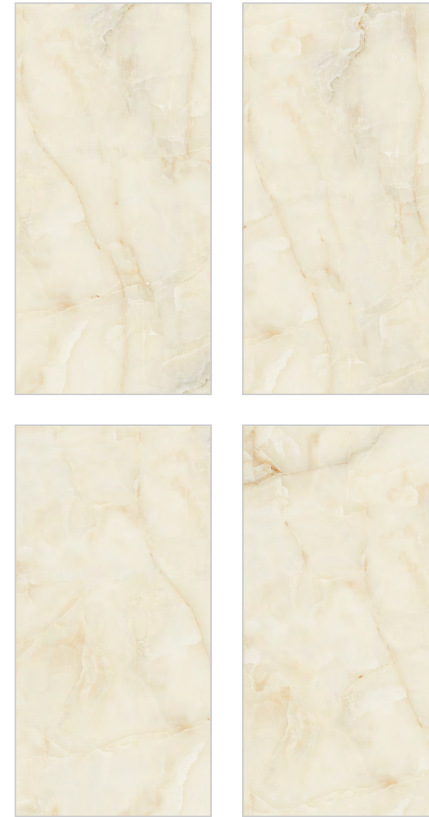

SOFIA BEIGE