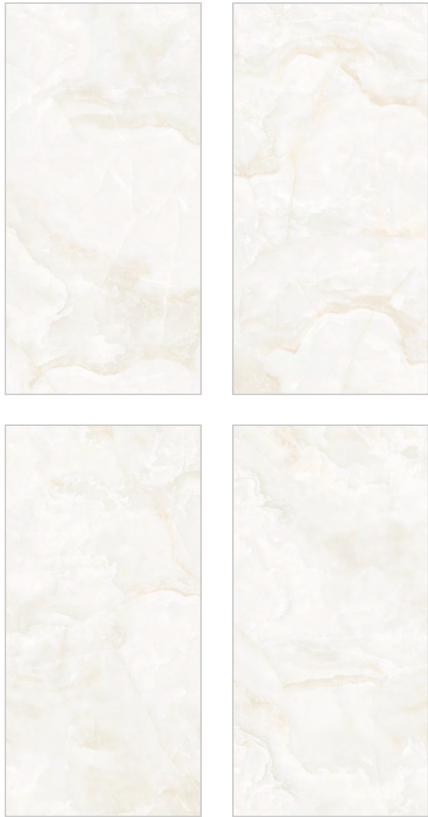

FINISH: **GLOSSY** | THICKNESS: **9MM** | RANDOM: **8**

**DIGITAL  
PRESENTATION**  
-----  
RANDOM DETAIL  
3D PREVIEW

DIGITAL  
PRESENTATION

RANDOM DETAIL  
3D PREVIEW

**AVORIO SNOW**

**AVAILABLE SIZES:**