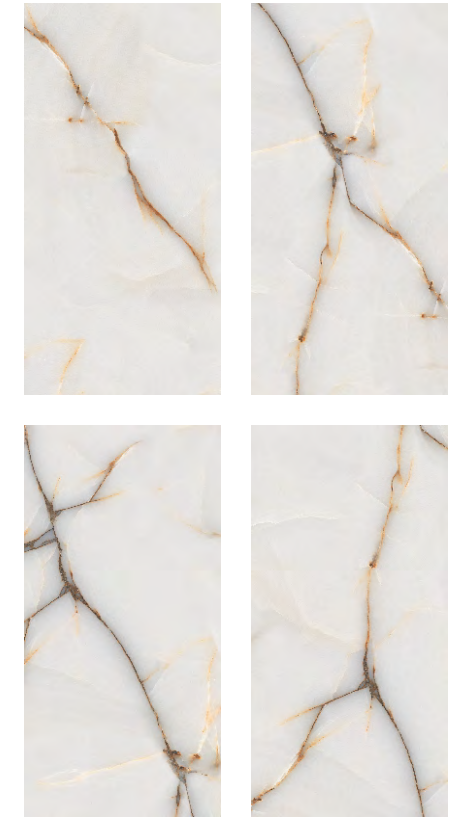

**SUNNY SILVER**

**AVAILABLE SIZES:**

FINISH: **GLOSSY** | THICKNESS: **9MM** | RANDOM: **5**

**SUNNY GOLD**

**AVAILABLE SIZES:**

300x 600MM	
	800x 800MM
600x 600MM	
	800x 1600MM
600x 1200MM	

FINISH: **GLOSSY** | THICKNESS: **9MM** | RANDOM: **5**