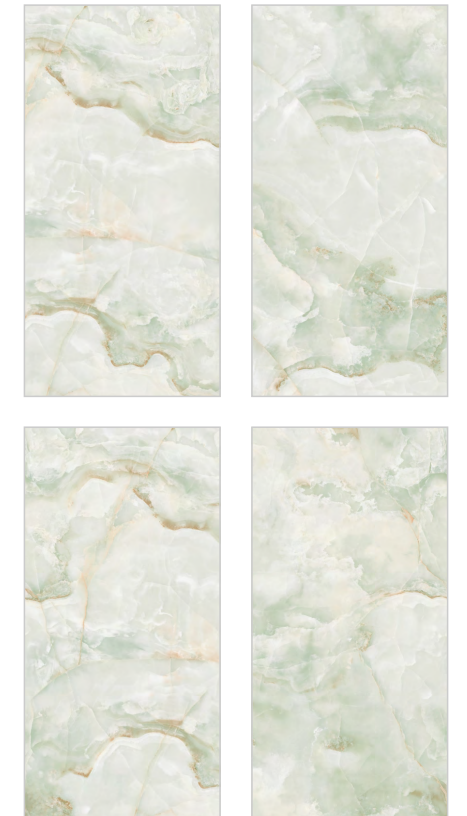

AVORIO GREEN

AVAILABLE SIZES:

300x 600MM	800x 800MM
600x 600MM	800x 1600MM
600x 1200MM	

FINISH: **GLOSSY** | THICKNESS: **9MM** | RANDOM: **6**