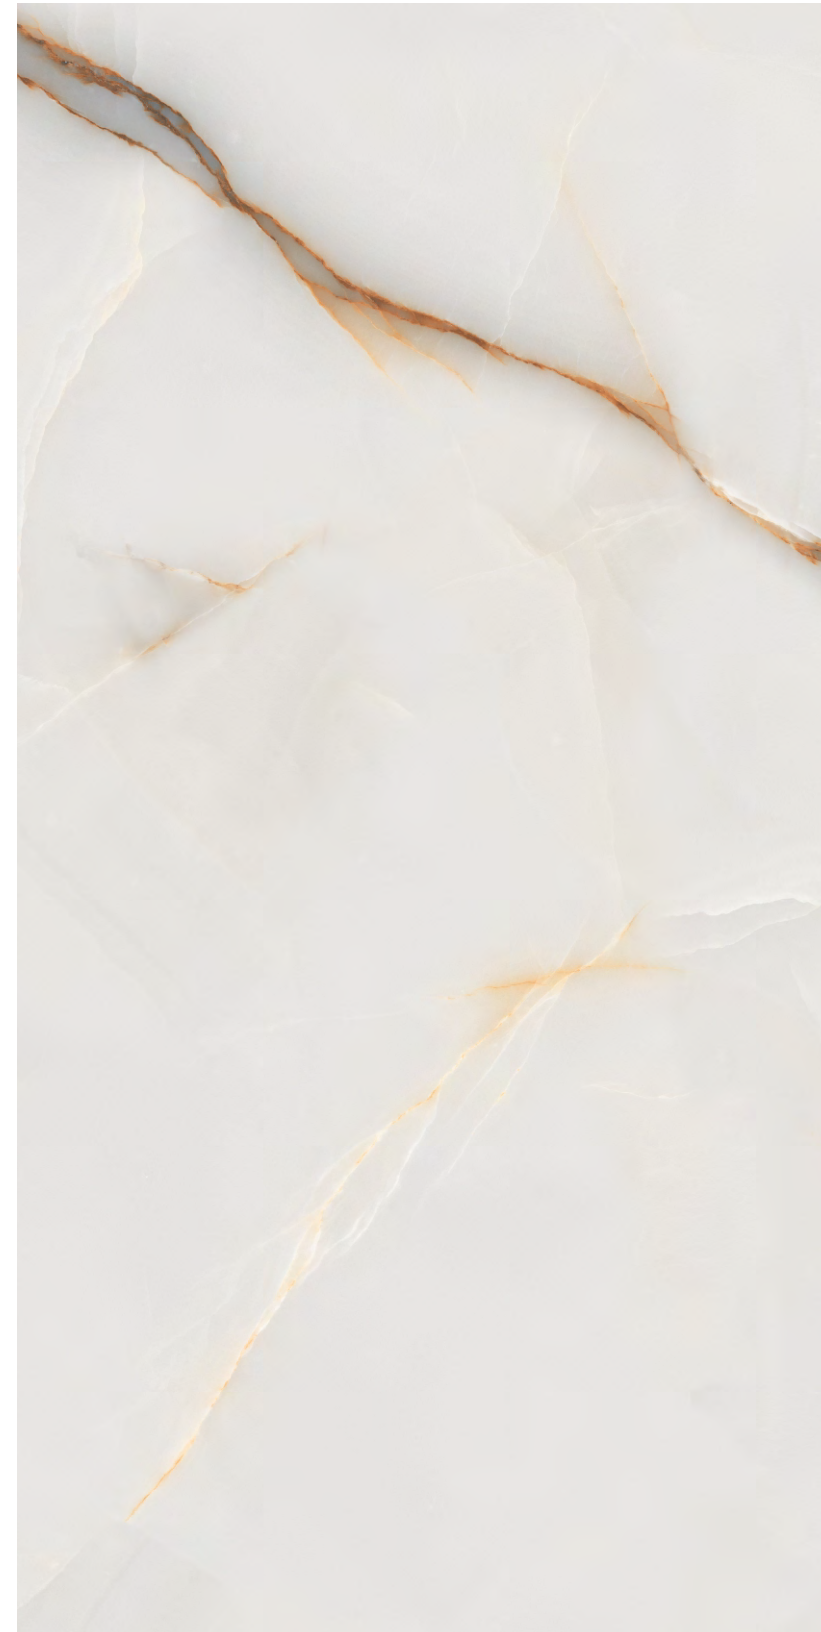

**SUNNY SILVER**

**AVAILABLE SIZES:**

FINISH: **GLOSSY** | THICKNESS: **9MM** | RANDOM: **5**

**SUNNY GOLD**

**AVAILABLE SIZES:**

300x 600MM	
	800x 800MM
600x 600MM	
	800x 1600MM
600x 1200MM	

FINISH: **GLOSSY** | THICKNESS: **9MM** | RANDOM: **5**