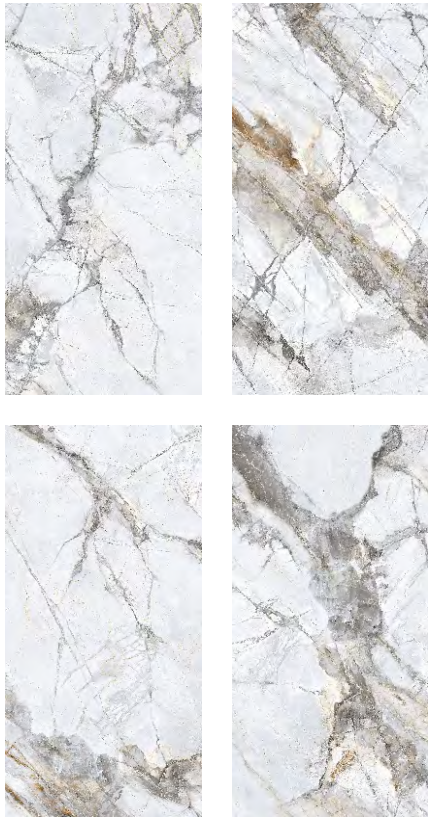

**BELLINI GREY**

**AVAILABLE SIZES:**

FINISH: **GLOSSY** | THICKNESS: **9MM** | RANDOM: **4**

**SMOKY BLACK**

**AVAILABLE SIZES:**

FINISH: **GLOSSY** | THICKNESS: **9MM** | RANDOM: **6**

DIGITAL  
PRESENTATION  
-----  
RANDOM DETAIL  
3D PREVIEW