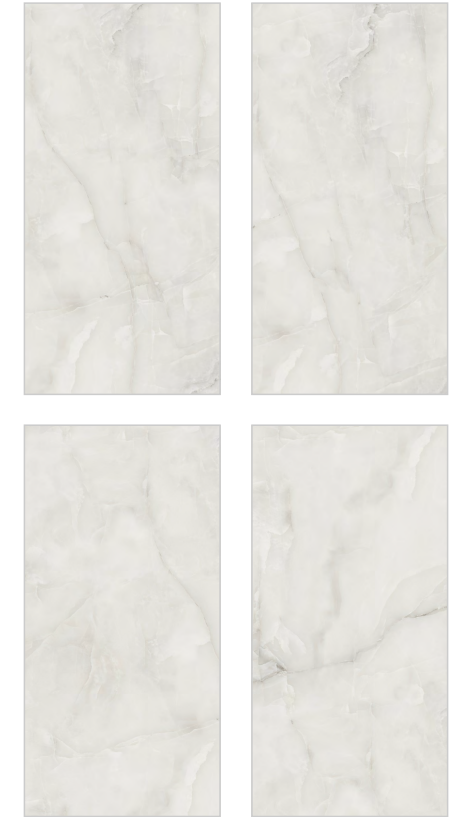

DIGITAL  
PRESENTATION  
-----  
RANDOM DETAIL  
3D PREVIEW

**SOFIA BEIGE**

**AVAILABLE SIZES:**

FINISH: **GLOSSY** | THICKNESS: **9MM** | RANDOM: **5**

**SOFIA MINT**

**AVAILABLE SIZES:**

FINISH: **GLOSSY** | THICKNESS: **9MM** | RANDOM: **8**