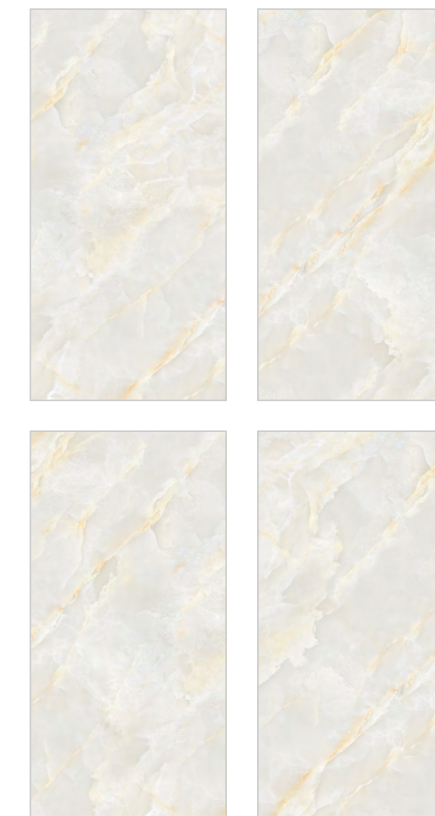

FINISH: **GLOSSY** | THICKNESS: **9MM** | RANDOM: **3**

**DIGITAL  
PRESENTATION**

-----  
RANDOM DETAIL  
3D PREVIEW

DIGITAL  
PRESENTATION  
-----  
RANDOM DETAIL  
3D PREVIEW

**ROYAL ONYX**

**AVAILABLE SIZES:**