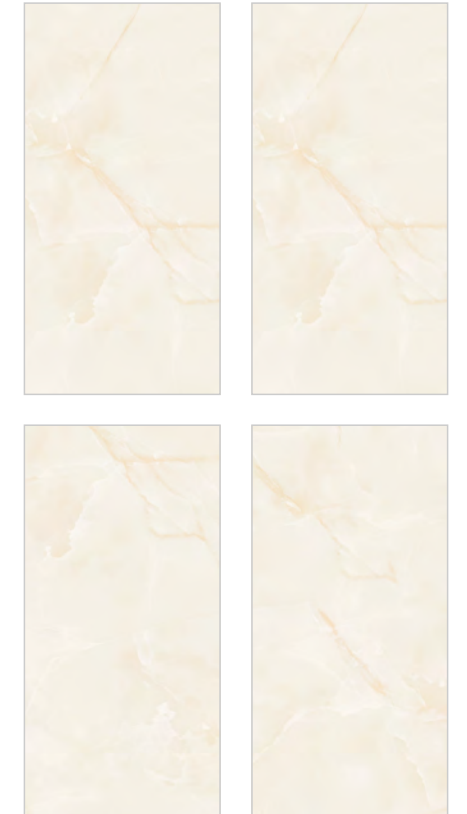

**DIGITAL  
PRESENTATION**  
-----  
RANDOM DETAIL  
3D PREVIEW

DIGITAL  
PRESENTATION

-----  
RANDOM DETAIL  
3D PREVIEW

**GLACIER**

**AVAILABLE SIZES:**

300x 600MM	800x 800MM
600x 600MM	800x 1600MM
600x 1200MM	