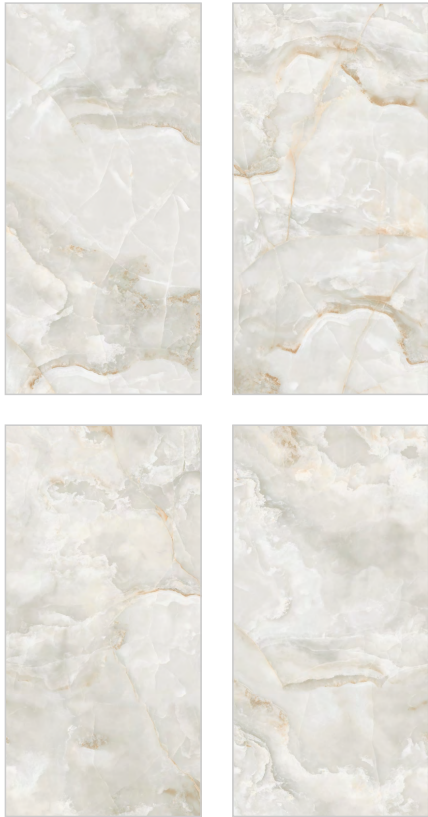

AVORIO NATURAL

AVAILABLE SIZES:

300x 600MM	
	800x 800MM
600x 600MM	
	800x 1600MM
600x 1200MM	
	800x 1600MM

FINISH: **GLOSSY** | THICKNESS: **9MM** | RANDOM: **6**