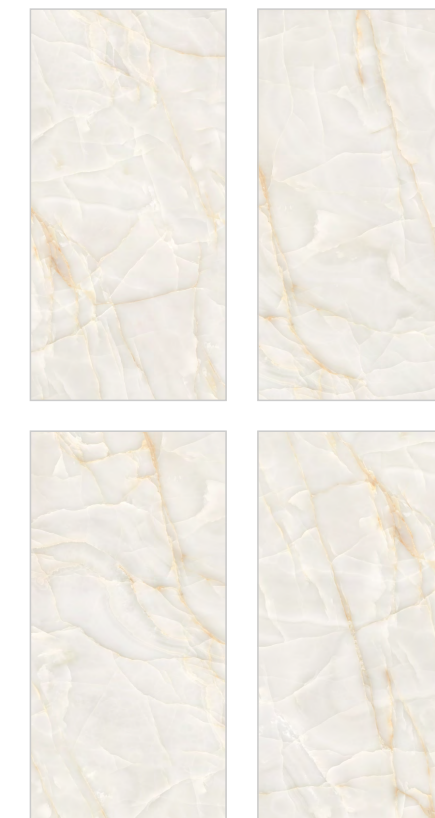

# BOUTIQUE HOTEL

WARDROBE

OFFICE

DIGITAL  
PRESENTATION

-----  
RANDOM DETAIL  
3D PREVIEW

**ICE ONYX**

**AVAILABLE SIZES:**

300x 600MM	
	800x 800MM
600x 600MM	
	800x 1600MM
600x 1200MM	