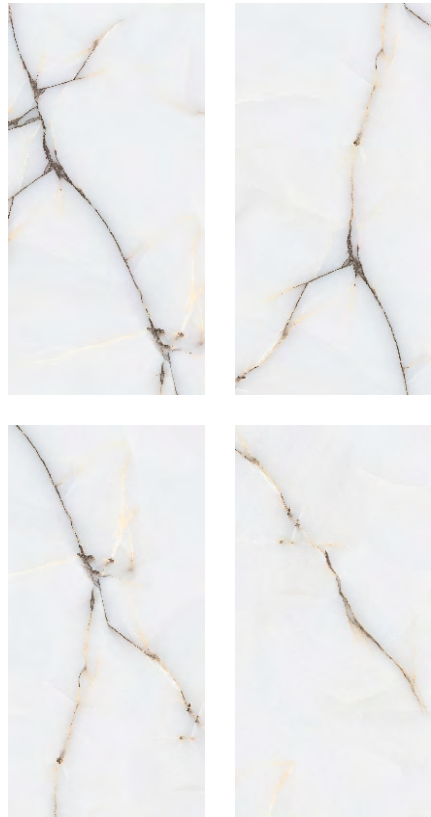

**SUNNY SILVER**

**AVAILABLE SIZES:**

FINISH: **GLOSSY** | THICKNESS: **9MM** | RANDOM: **5**

**SUNNY GOLD**

**AVAILABLE SIZES:**

300x 600MM	
	800x 800MM
600x 600MM	
	800x 1600MM
600x 1200MM	

FINISH: **GLOSSY** | THICKNESS: **9MM** | RANDOM: **5**