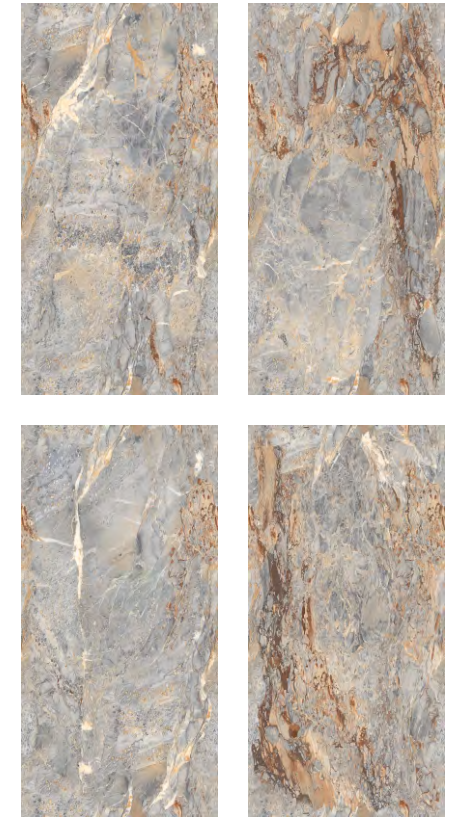

EMERALD BROWN

AVAILABLE SIZES:

300x 600MM	
	800x 800MM
600x 600MM	
	800x 1600MM
600x 1200MM	
	800x 1600MM

FINISH: **GLOSSY** | THICKNESS: **9MM** | RANDOM: **6**