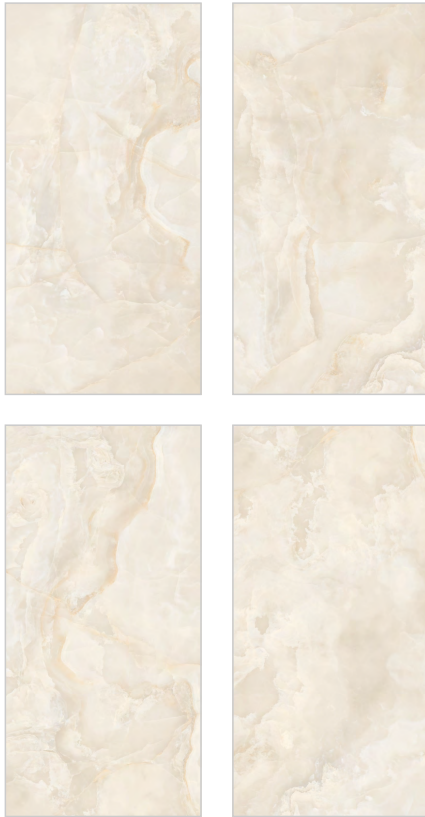

DIGITAL  
PRESENTATION  
-----  
RANDOM DETAIL  
3D PREVIEW

**SMEALDA BEIGE**

**AVAILABLE SIZES:**

FINISH: **GLOSSY** | THICKNESS: **9MM** | RANDOM: **8**

**SMEALDA OLIVE**

**AVAILABLE SIZES:**

FINISH: **GLOSSY** | THICKNESS: **9MM** | RANDOM: **8**