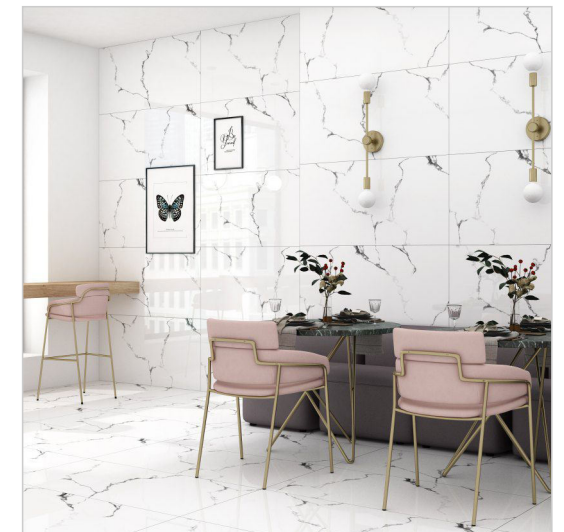

ADVANTAGE & FEATURES

Nature, technology, science and design. Top quality ceramic surfaces are compact and impermeable, because they're made from pure minerals pressed and sintered at more than 1200°C. The best choice, for durability, safety, hygiene and beauty.

Versatile Size

Available in the grand size, the collection presents you with a perfect tiling solution to create seamless interiors.

Safe & Secure

Non-porous, hygienic, stain and scratch protected, the tiles from this collection are also ice and thermal shock-resistant.

Design Varieties

Available across a spectrum of patterns, the collection offers variety for all kinds of spaces and preferences.

More Sustainable

The collection is made from exceptionally durable and recyclable material, giving it an edge with its ecological and ecofriendliness.

USAGE POSSIBILITIES