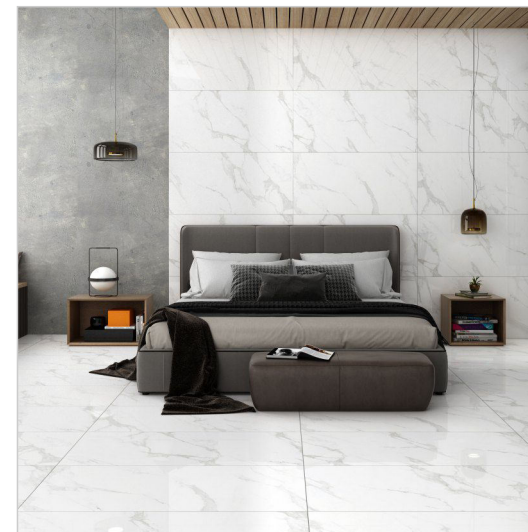

USAGE POSSIBILITIES

PRODUCT
RANGE

ASTONE GOLD

Size : 600x1200mm
Finish : Polished Surface
Faces : 4 Randoms
Thickness : 9mm (Approx)

Technical Information :

AZUVI WHITE

Size : 600x1200mm
Finish : Polished Surface
Faces : 5 Randoms
Thickness : 9mm (Approx)