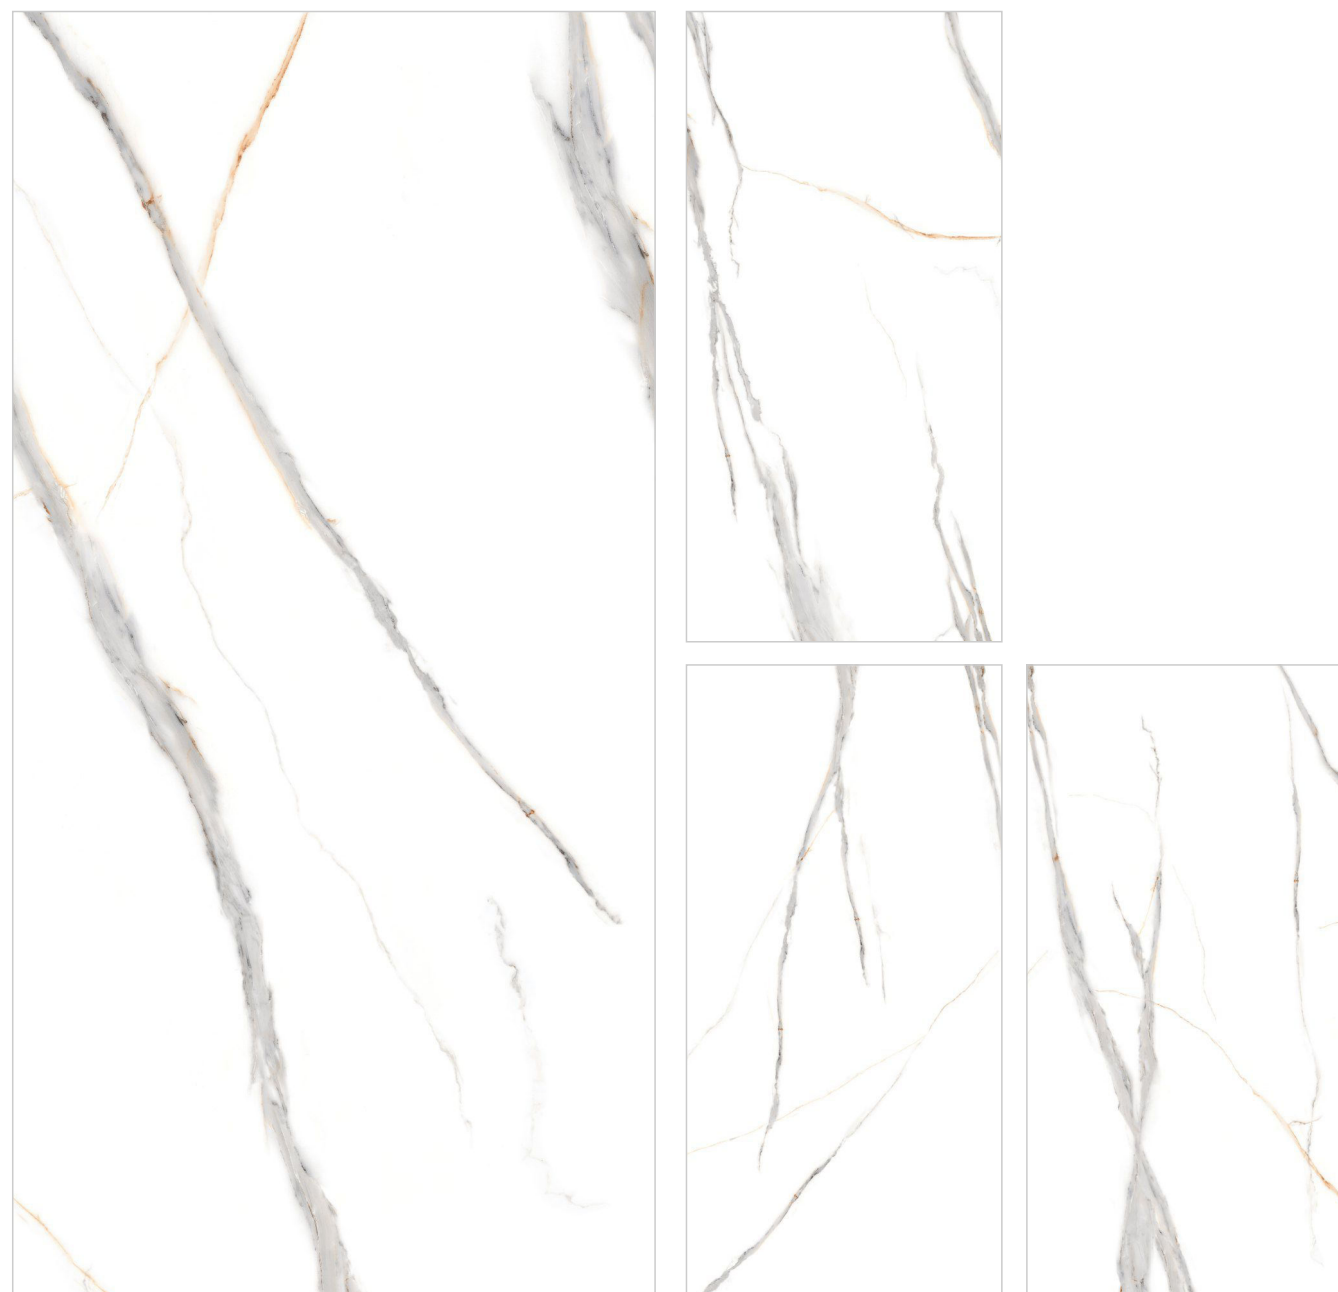

CARLOS CARARA

Size : 600x1200mm
Finish : Polished Surface
Faces : 4 Randoms
Thickness : 9mm (Approx)

Technical Information :