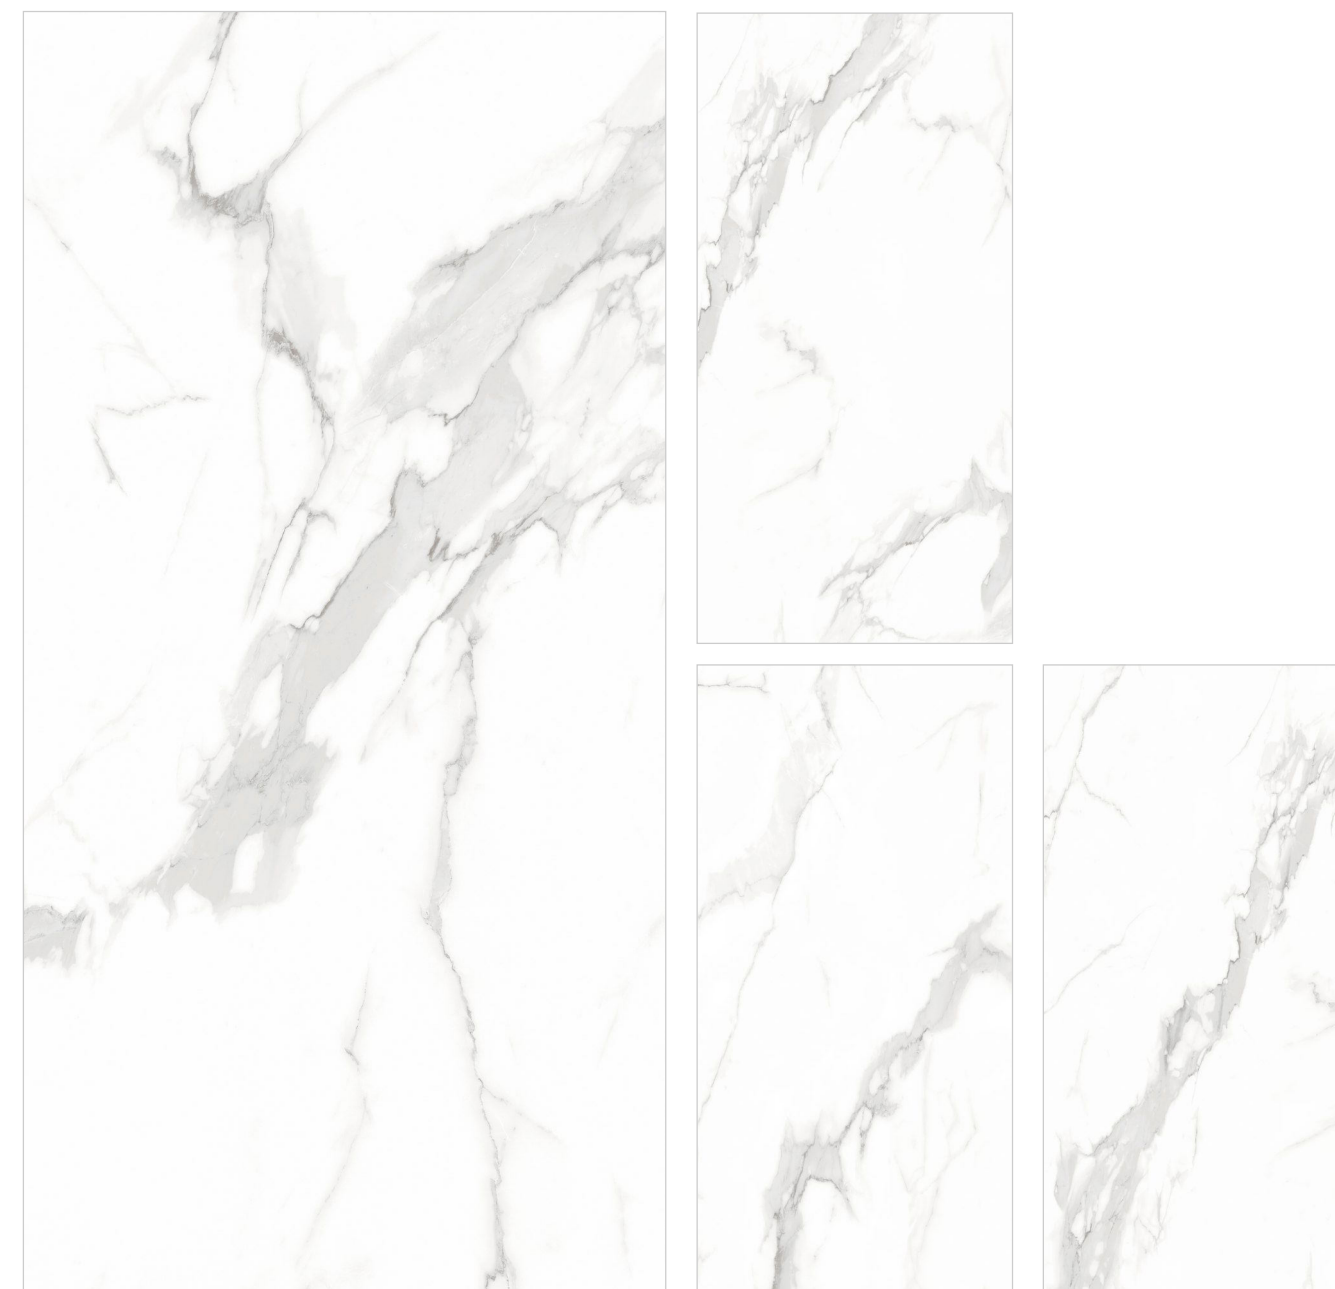

Technical Information :

STAUARIO WAVE

Size : 600x1200mm
Finish : Polished Surface
Faces : 4 Randoms
Thickness : 9mm (Approx)

Technical Information :

STAUARIO WEATHER

Size : 600x1200mm
Finish : Polished Surface
Faces : 4 Randoms
Thickness : 9mm (Approx)