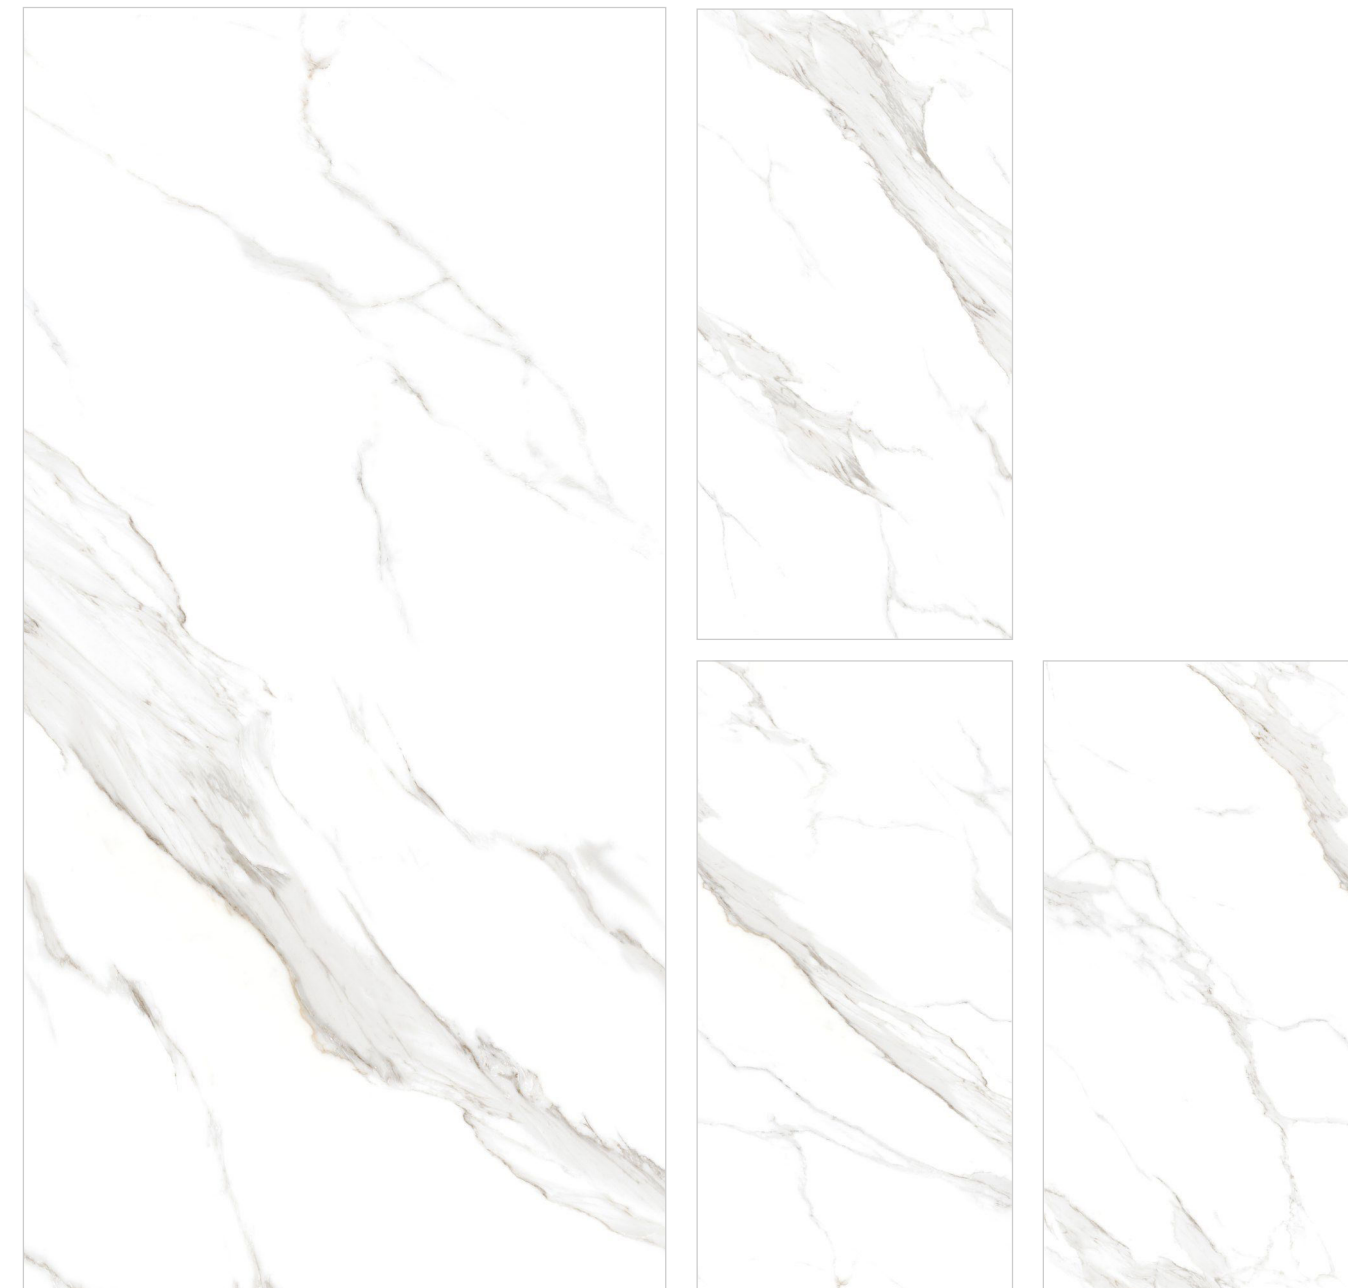

STAUARIO TESTO

Size : 600x1200mm
Finish : Polished Surface
Faces : 4 Randoms
Thickness : 9mm (Approx)

Technical Information :