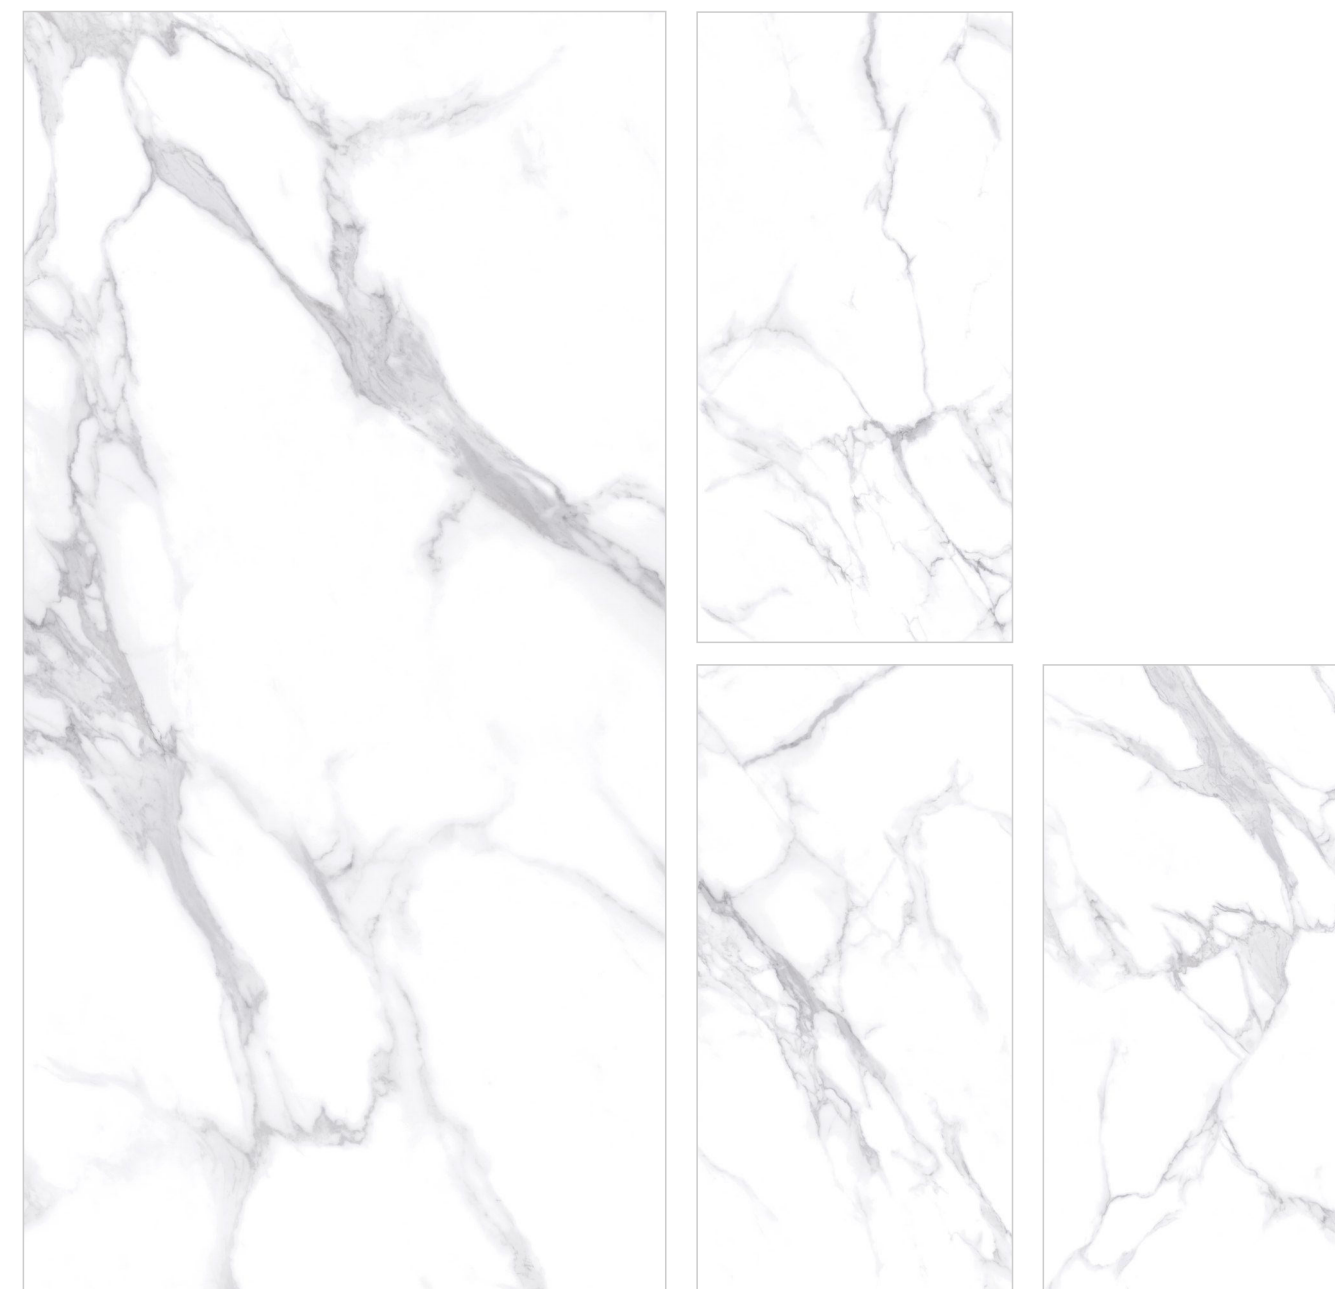

Technical Information :

GREEK STATUARIO

Size : 600x1200mm
Finish : Polished Surface
Faces : 4 Randoms
Thickness : 9mm (Approx)

Technical Information :

HIMALAYA WHITE

Size : 600x1200mm
Finish : Polished Surface
Faces : 4 Randoms
Thickness : 9mm (Approx)