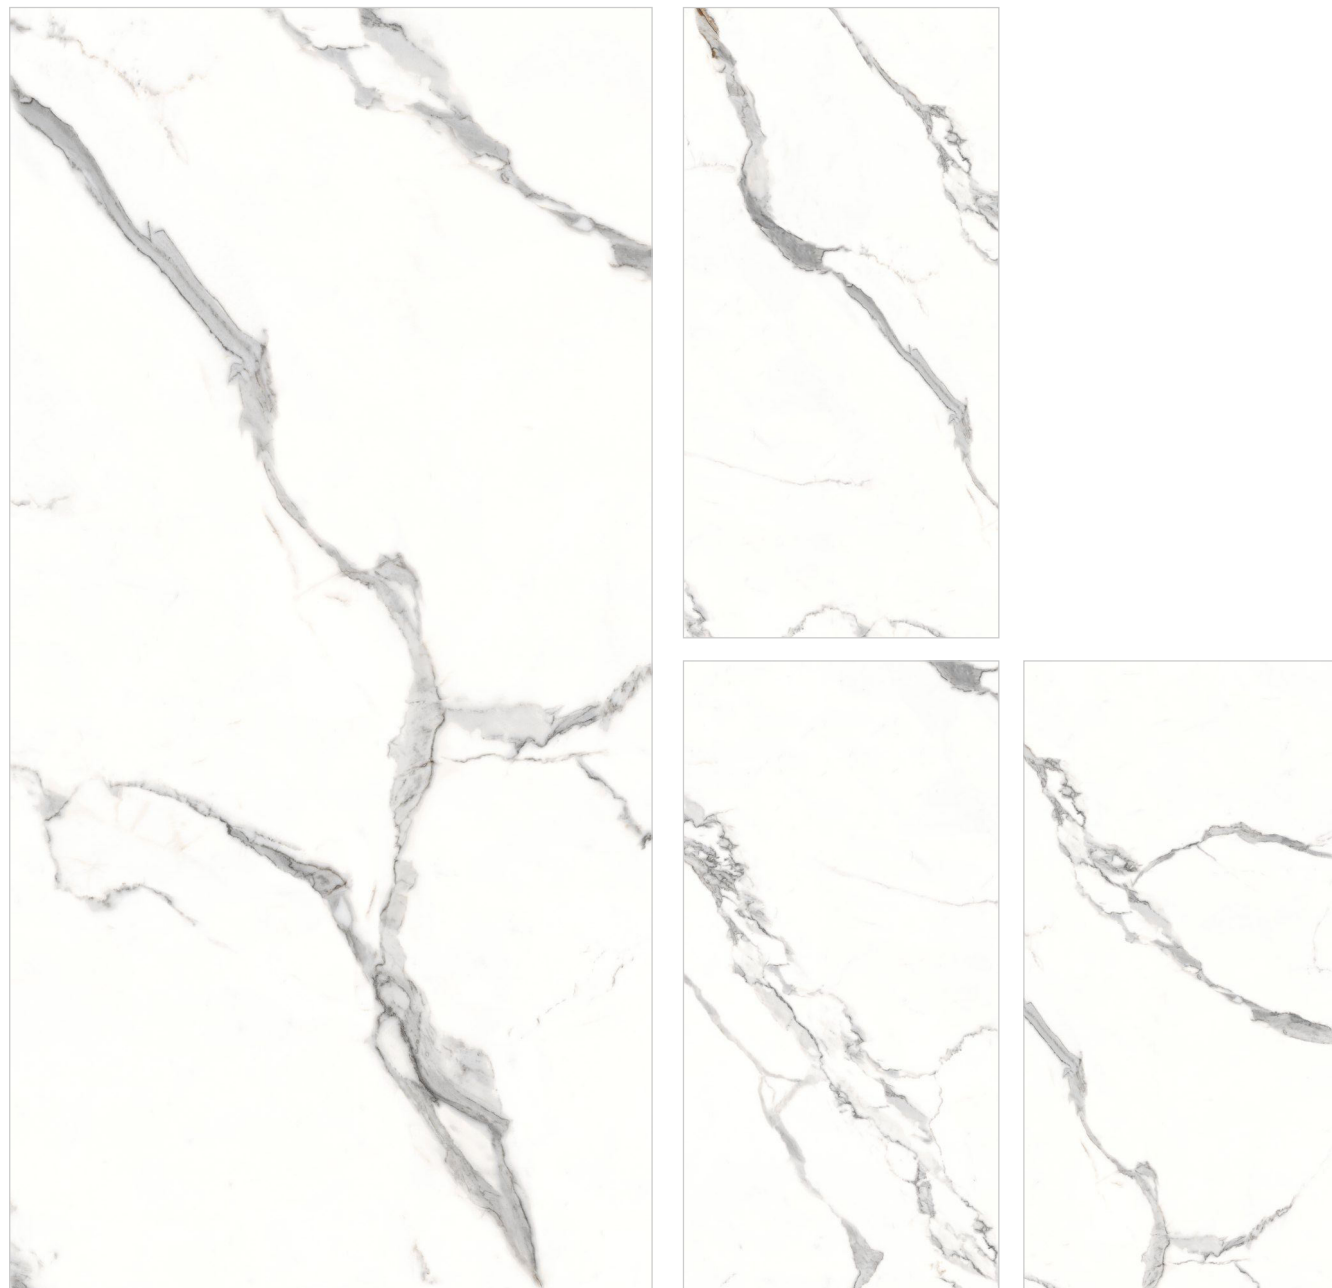

Technical Information :

VICTORIA WHITE

Size : 600x1200mm
Finish : Polished Surface
Faces : 4 Randoms
Thickness : 9mm (Approx)

Technical Information :

Thank You