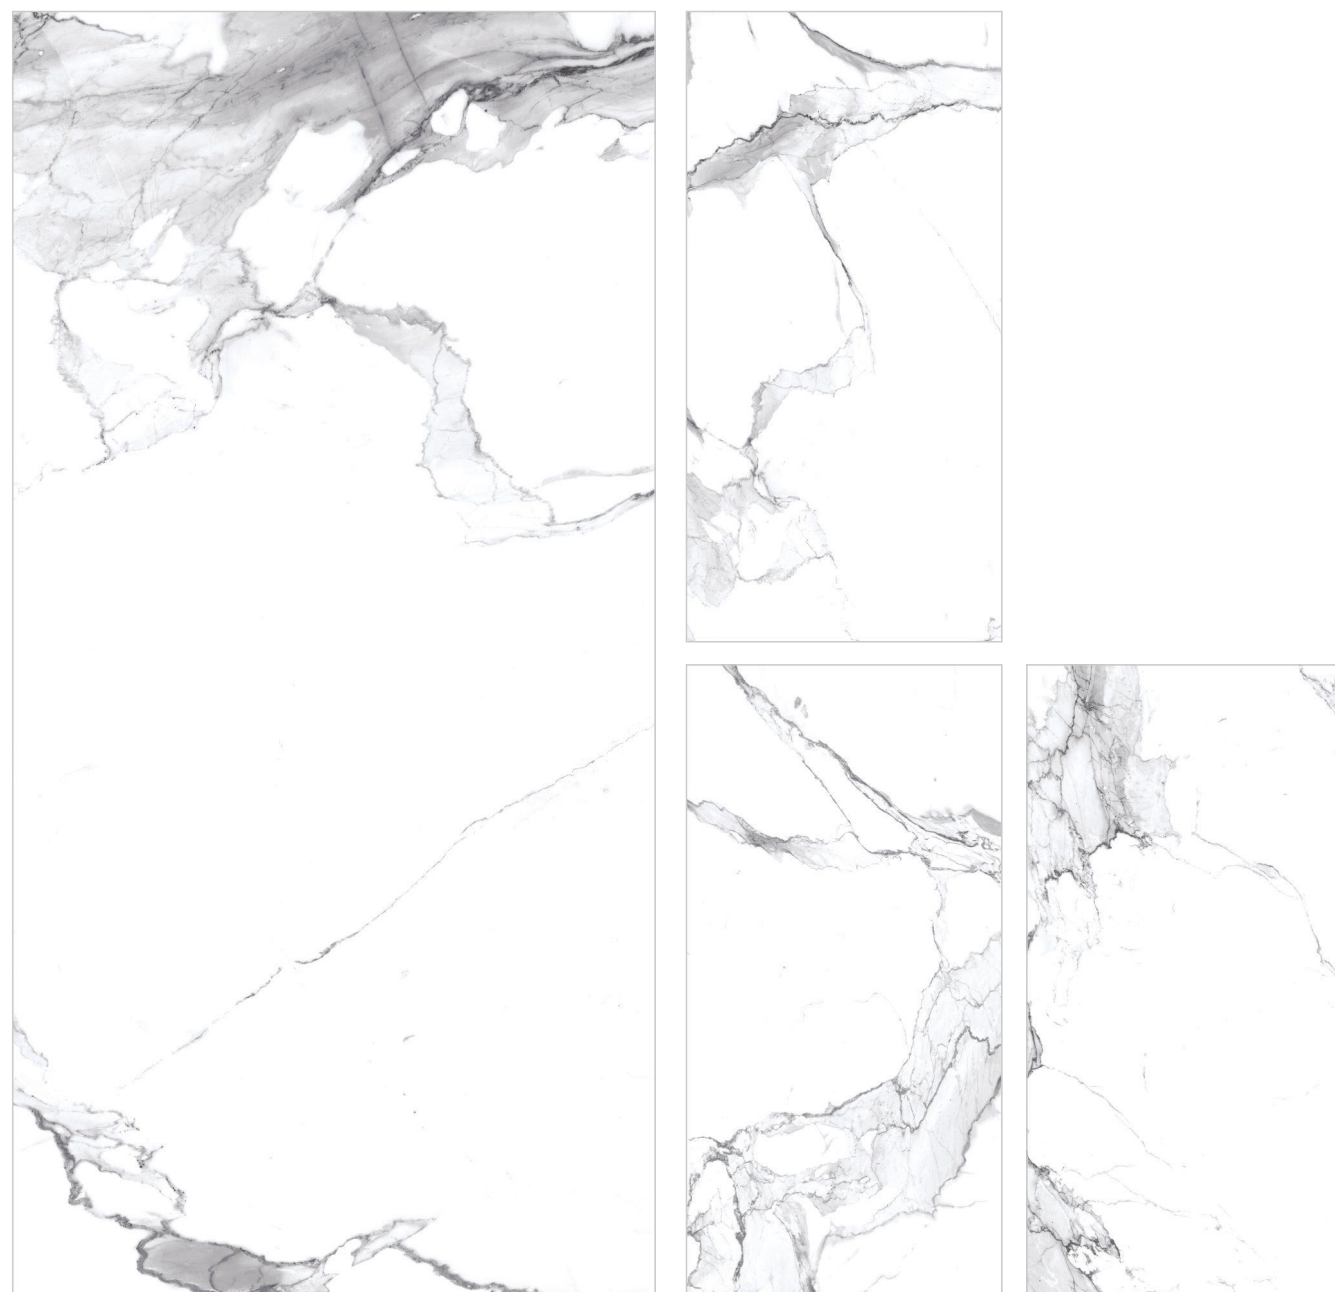

CRAFT GREY

Size : 600x1200mm
Finish : Polished Surface
Faces : 4 Randoms
Thickness : 9mm (Approx)

Technical Information :