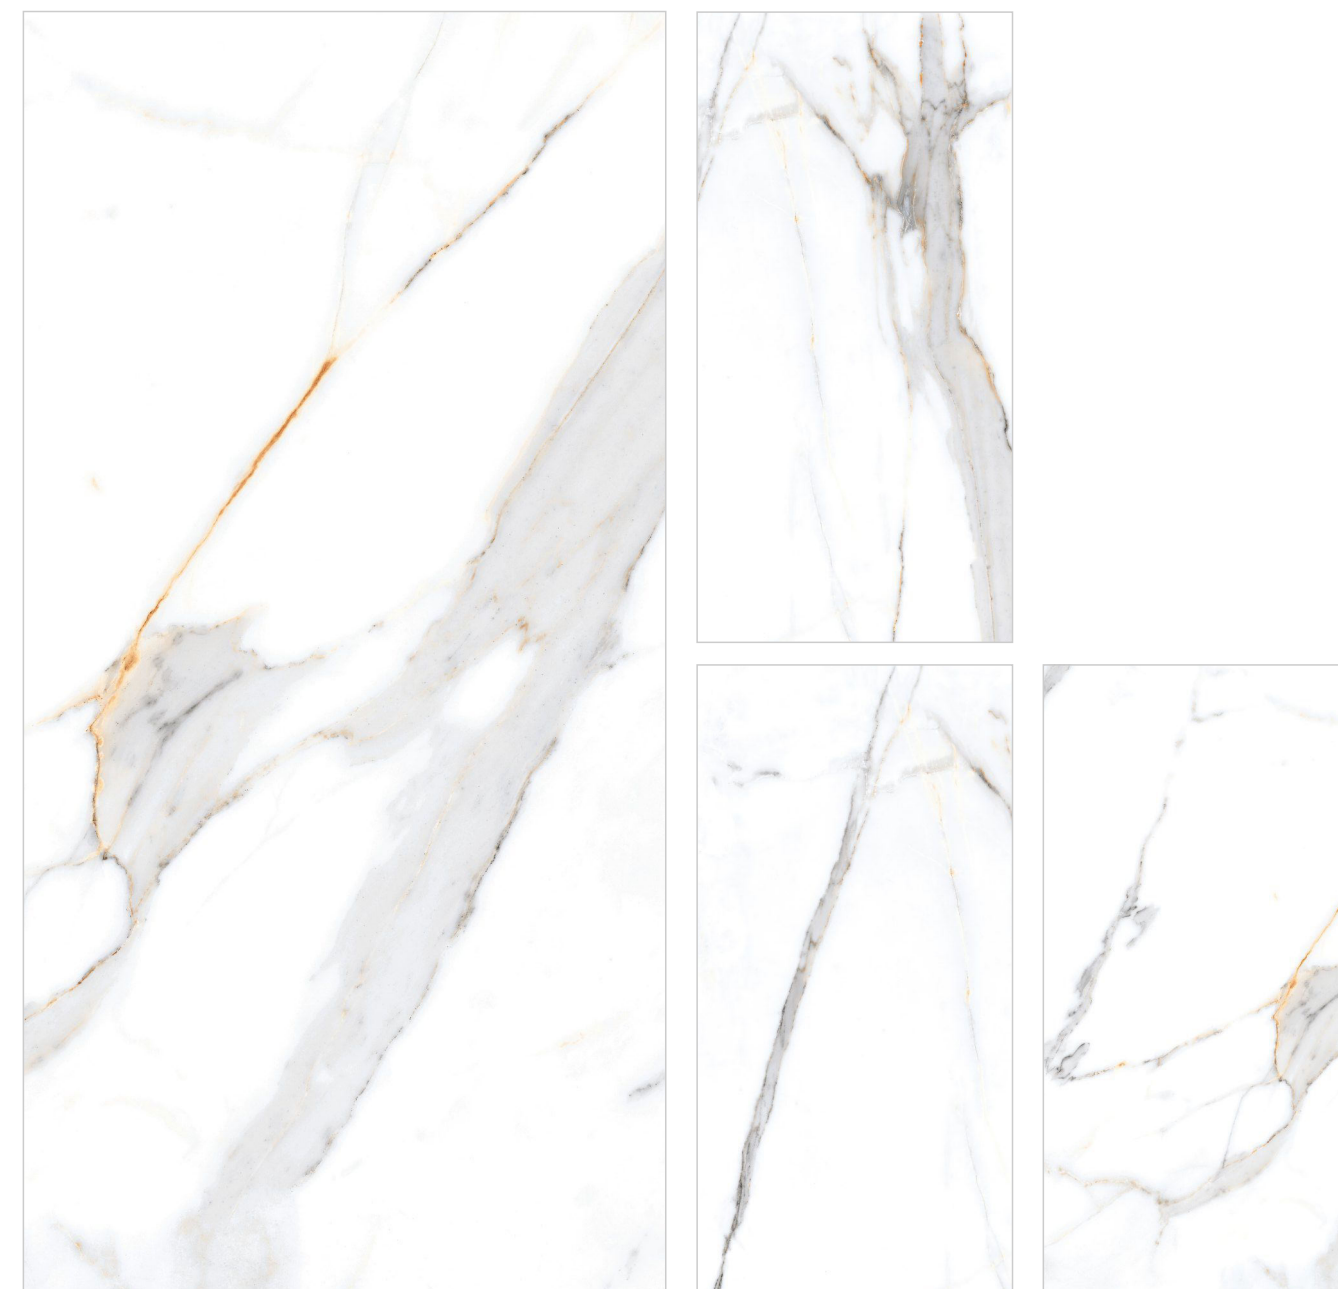

Technical Information :

OLGA STATUARIO

Size : 600x1200mm
Finish : Polished Surface
Faces : 4 Randoms
Thickness : 9mm (Approx)

Technical Information :

PACIFIC BROWN

Size : 600x1200mm
Finish : Polished Surface
Faces : 4 Randoms
Thickness : 9mm (Approx)