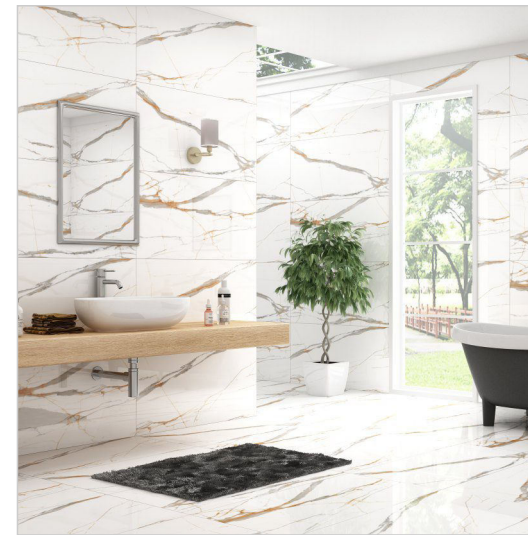

USAGE POSSIBILITIES

PRODUCT
RANGE

ASTONE GOLD

Size : 600x1200mm
Finish : Polished Surface
Faces : 4 Randoms
Thickness : 9mm (Approx)

Technical Information :

AZUVI WHITE

Size : 600x1200mm
Finish : Polished Surface
Faces : 5 Randoms
Thickness : 9mm (Approx)