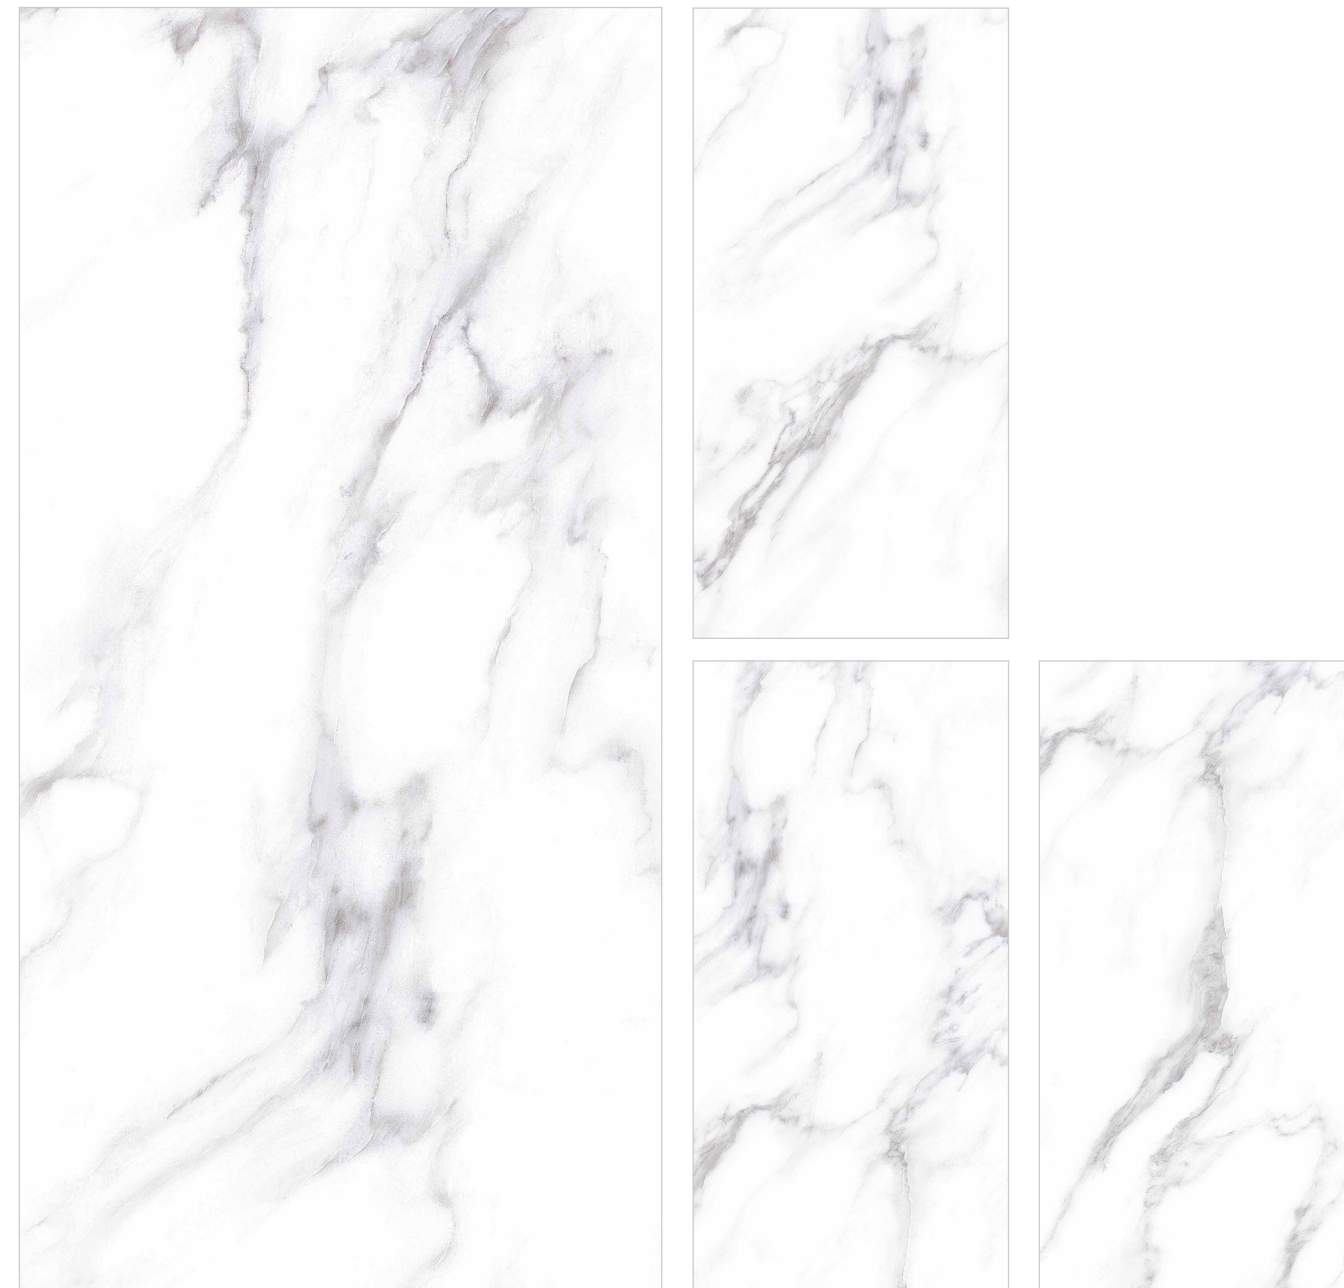

SILVER SHINE

Size : 600x1200mm
Finish : Polished Surface
Faces : 4 Randoms
Thickness : 9mm (Approx)

Technical Information :