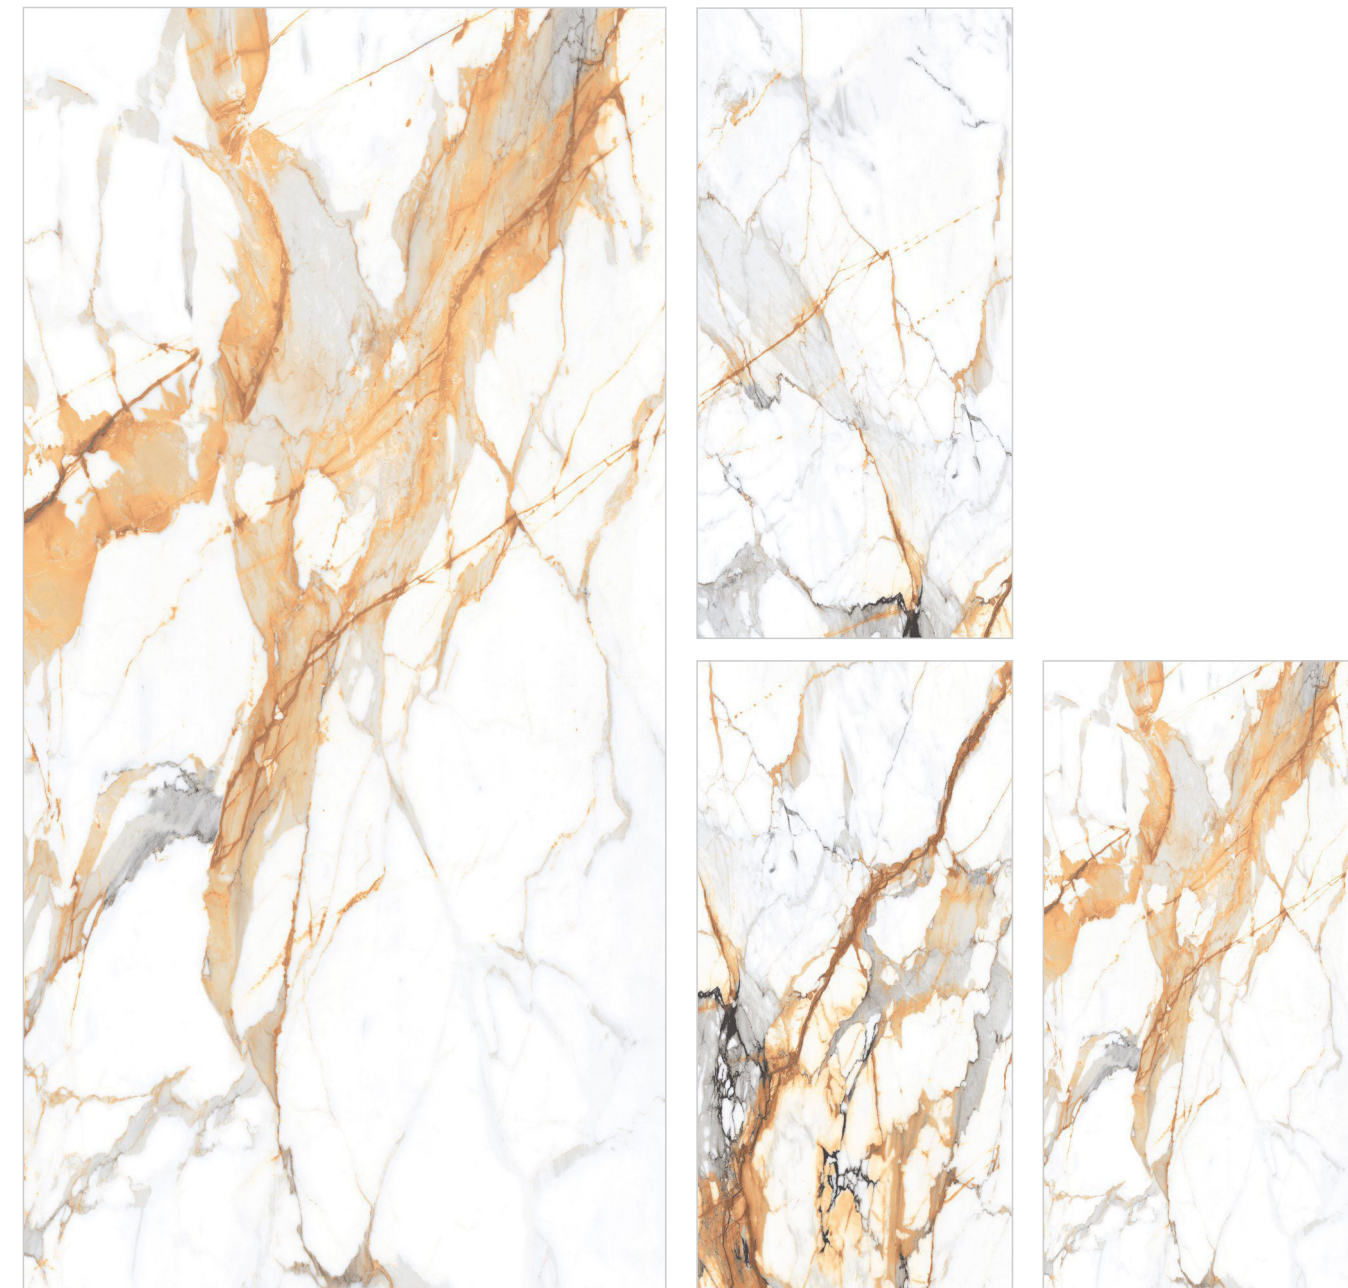

Minorca White

Size : 600x1200mm
Finish : Polished Surface
Faces : 4 Randoms
Thickness : 9mm (Approx)

Technical Information :