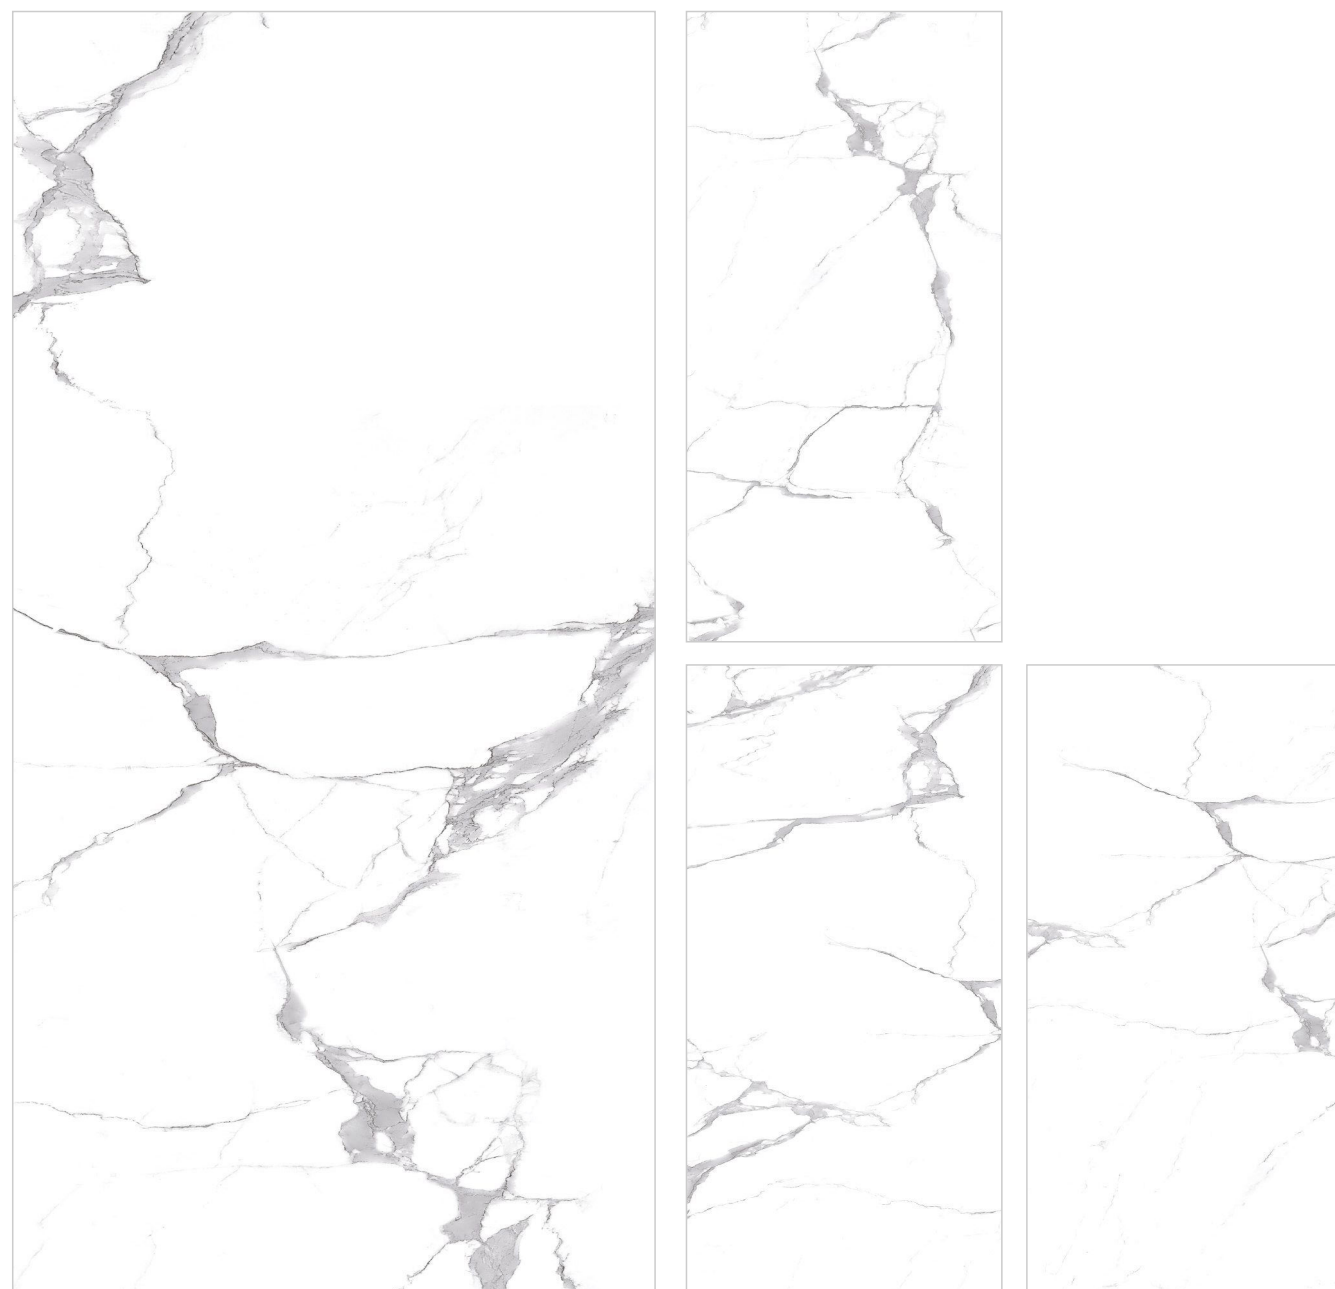

GREEK STATUARIO

Size : 600x1200mm
Finish : Polished Surface
Faces : 4 Randoms
Thickness : 9mm (Approx)

Technical Information :