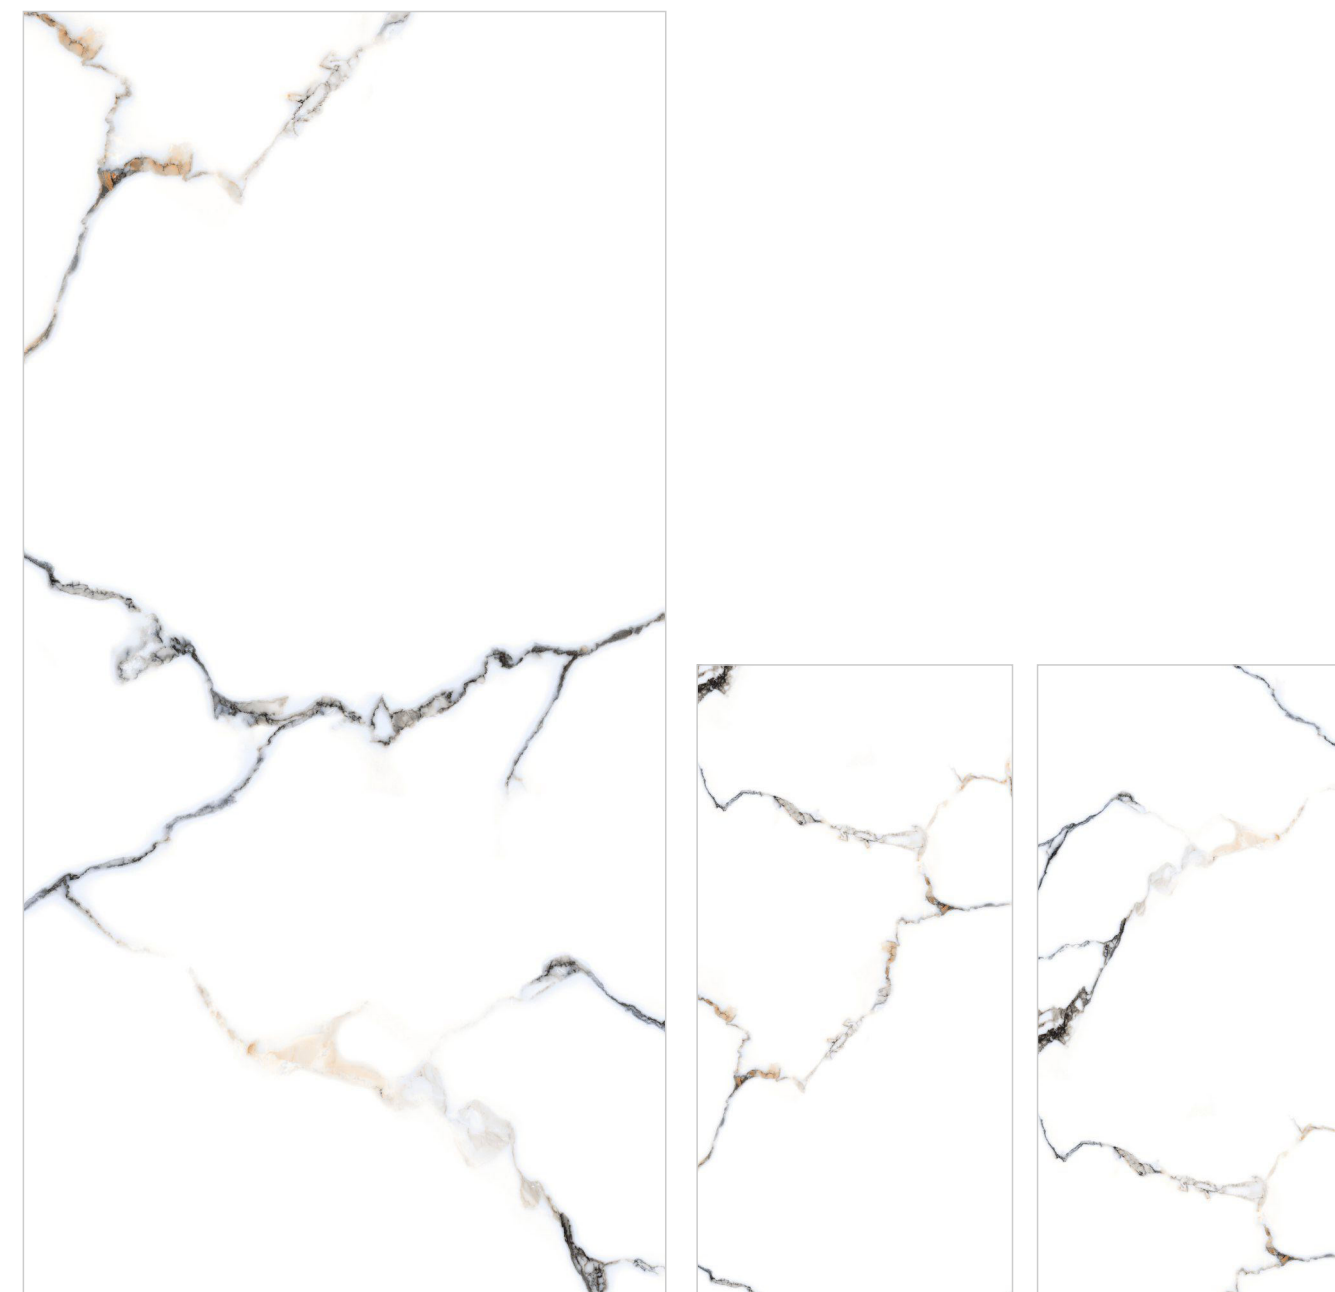

Technical Information :

CARLOS CARARA

Size : 600x1200mm
Finish : Polished Surface
Faces : 4 Randoms
Thickness : 9mm (Approx)

Technical Information :

CARLOS WHITE

Size : 600x1200mm
Finish : Polished Surface
Faces : 3 Randoms
Thickness : 9mm (Approx)