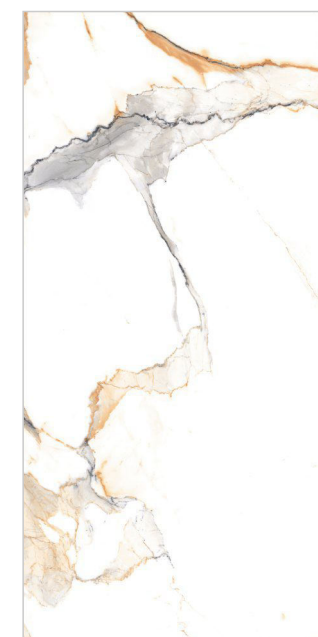

Technical Information :

CASTLE STATUARIO

Size : 600x1200mm
Finish : Polished Surface
Faces : 3 Randoms
Thickness : 9mm (Approx)

Technical Information :

CRAFT GOLD

Size : 600x1200mm
Finish : Polished Surface
Faces : 4 Randoms
Thickness : 9mm (Approx)