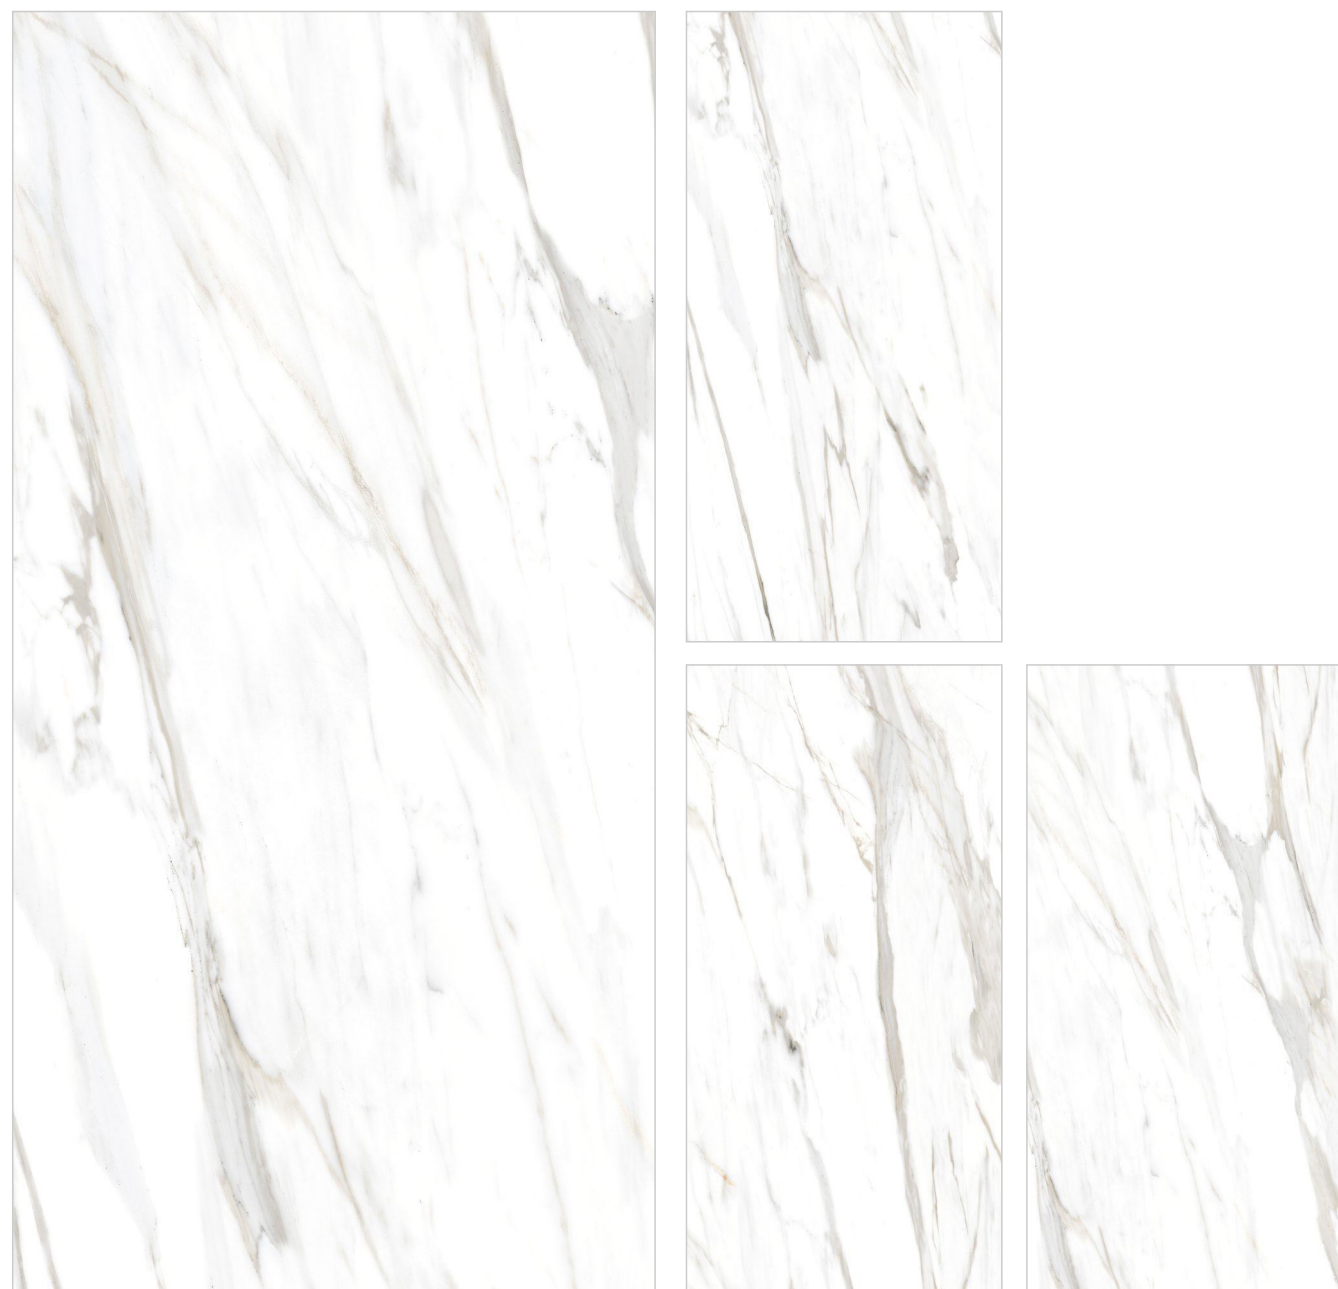

OLGA STATUARIO

Size : 600x1200mm
Finish : Polished Surface
Faces : 4 Randoms
Thickness : 9mm (Approx)

Technical Information :