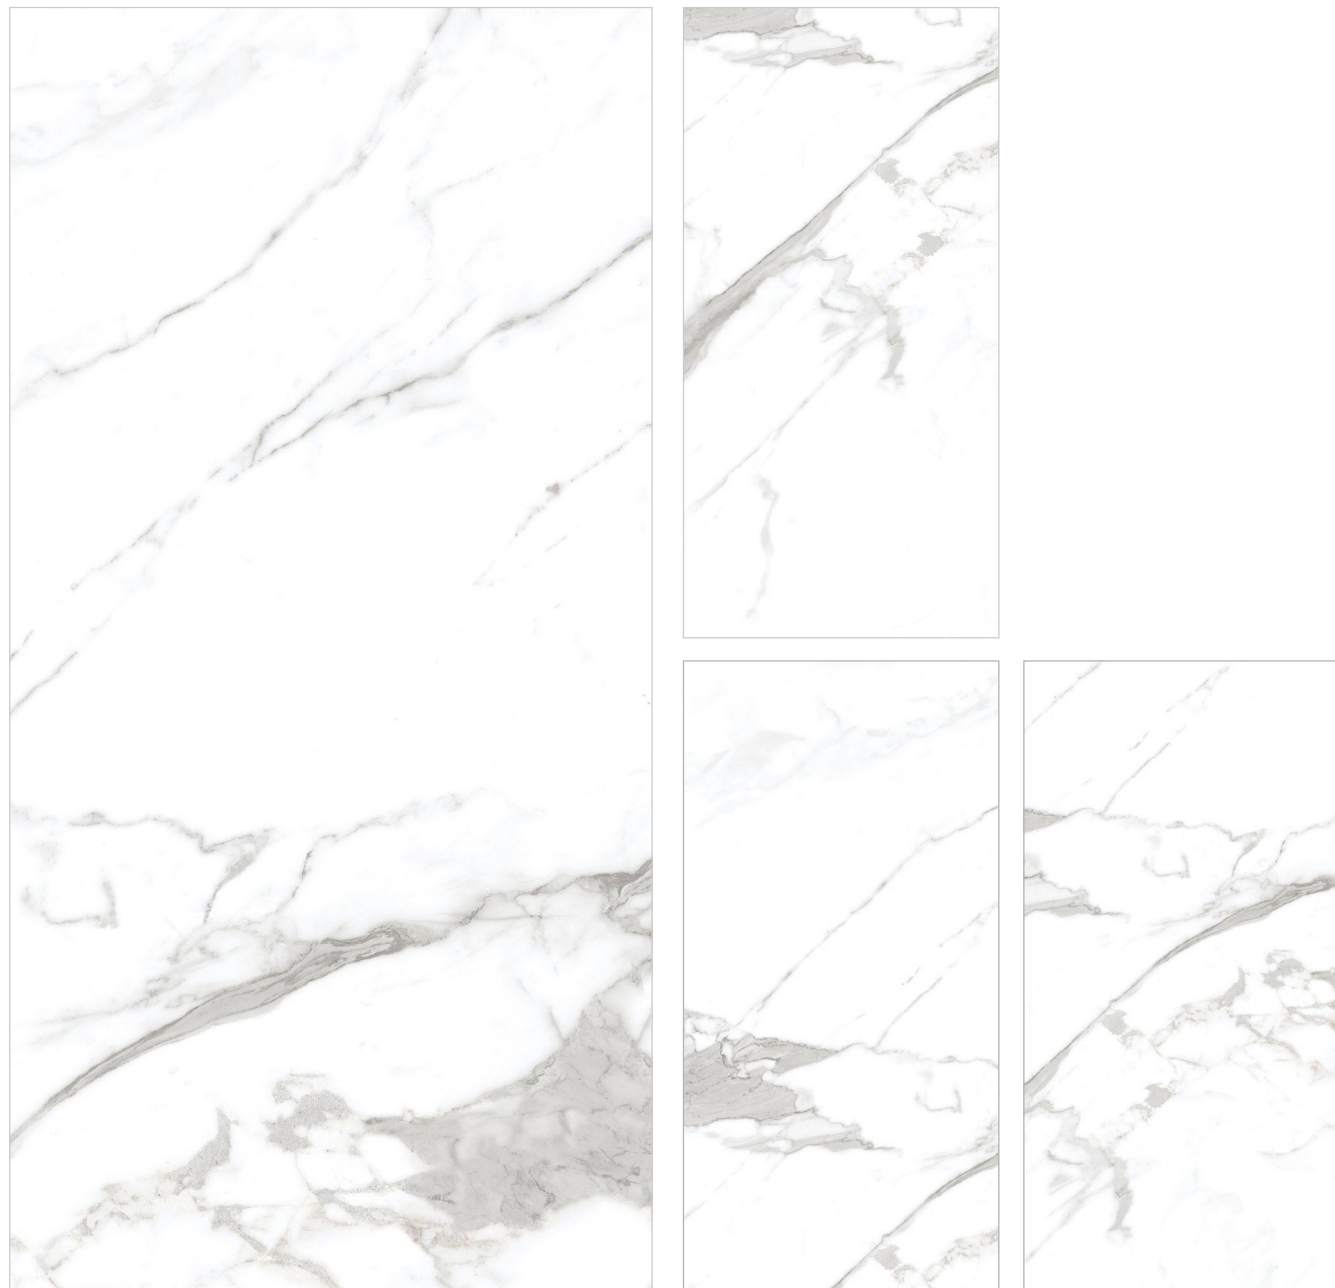

Technical Information :

STATUARIO GOLD

Size : 600x1200mm
Finish : Polished Surface
Faces : 3 Randoms
Thickness : 9mm (Approx)

Technical Information :

STAUARIO RAGA

Size : 600x1200mm
Finish : Polished Surface
Faces : 4 Randoms
Thickness : 9mm (Approx)