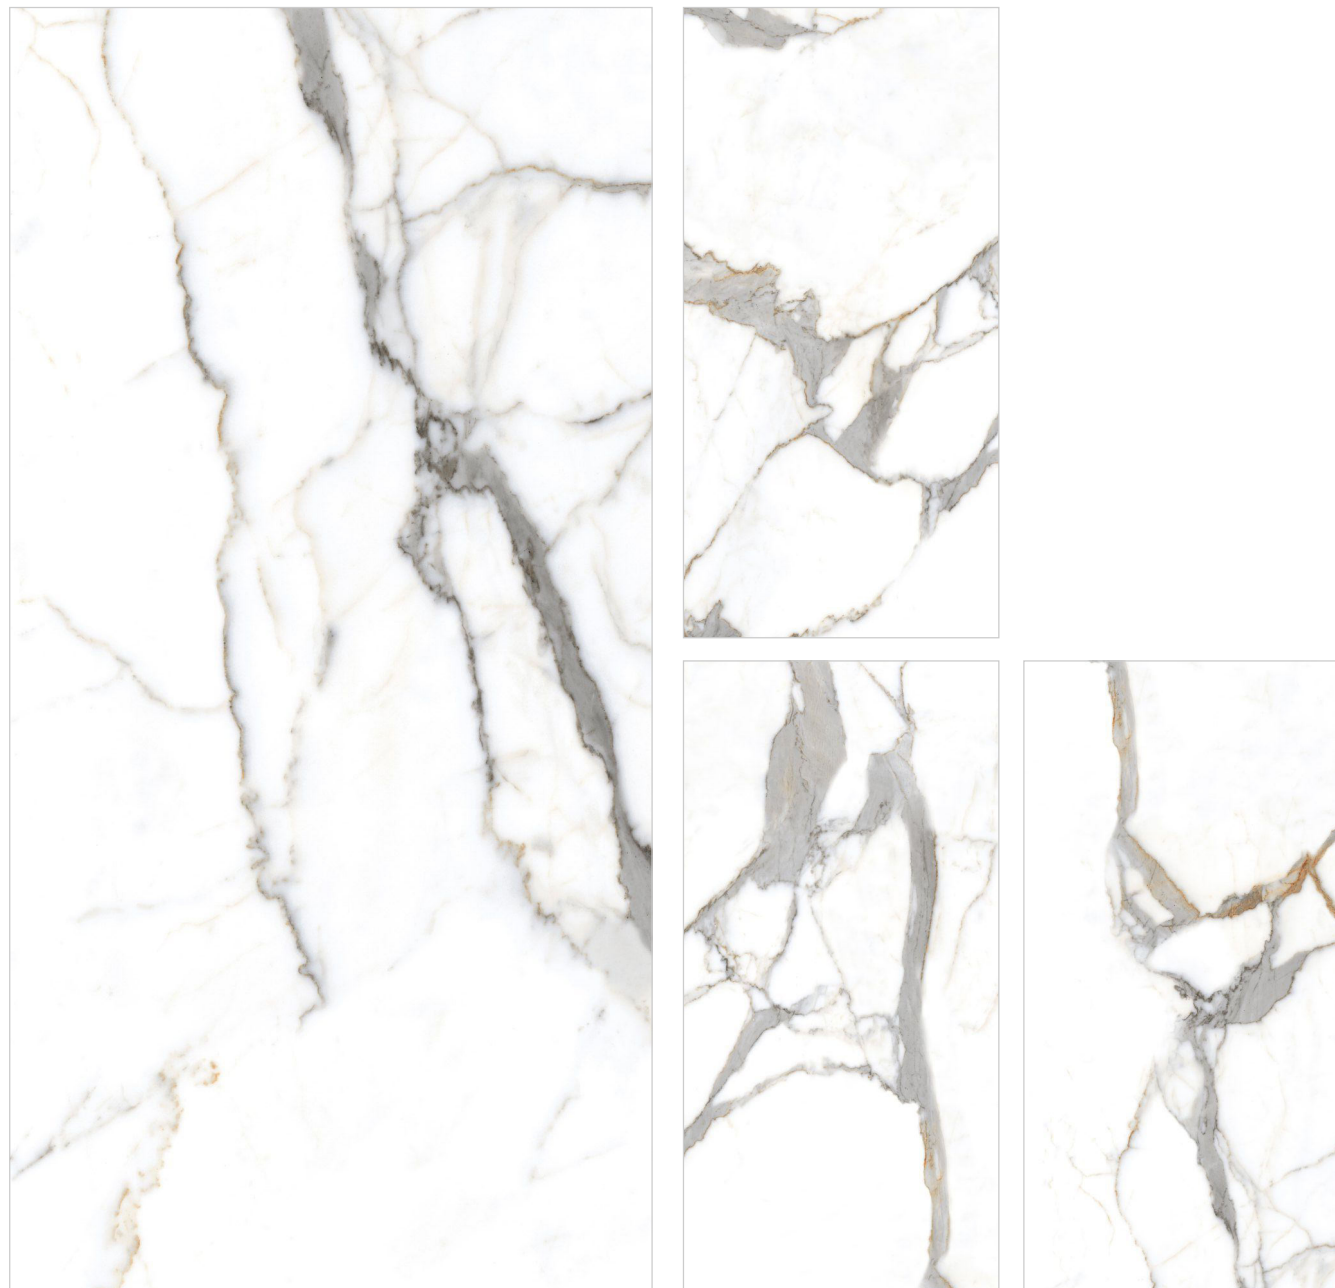

Technical Information :

PACIFIC GREY

Size : 600x1200mm
Finish : Polished Surface
Faces : 4 Randoms
Thickness : 9mm (Approx)

Technical Information :

SELVA WHITE

Size : 600x1200mm
Finish : Polished Surface
Faces : 4 Randoms
Thickness : 9mm (Approx)