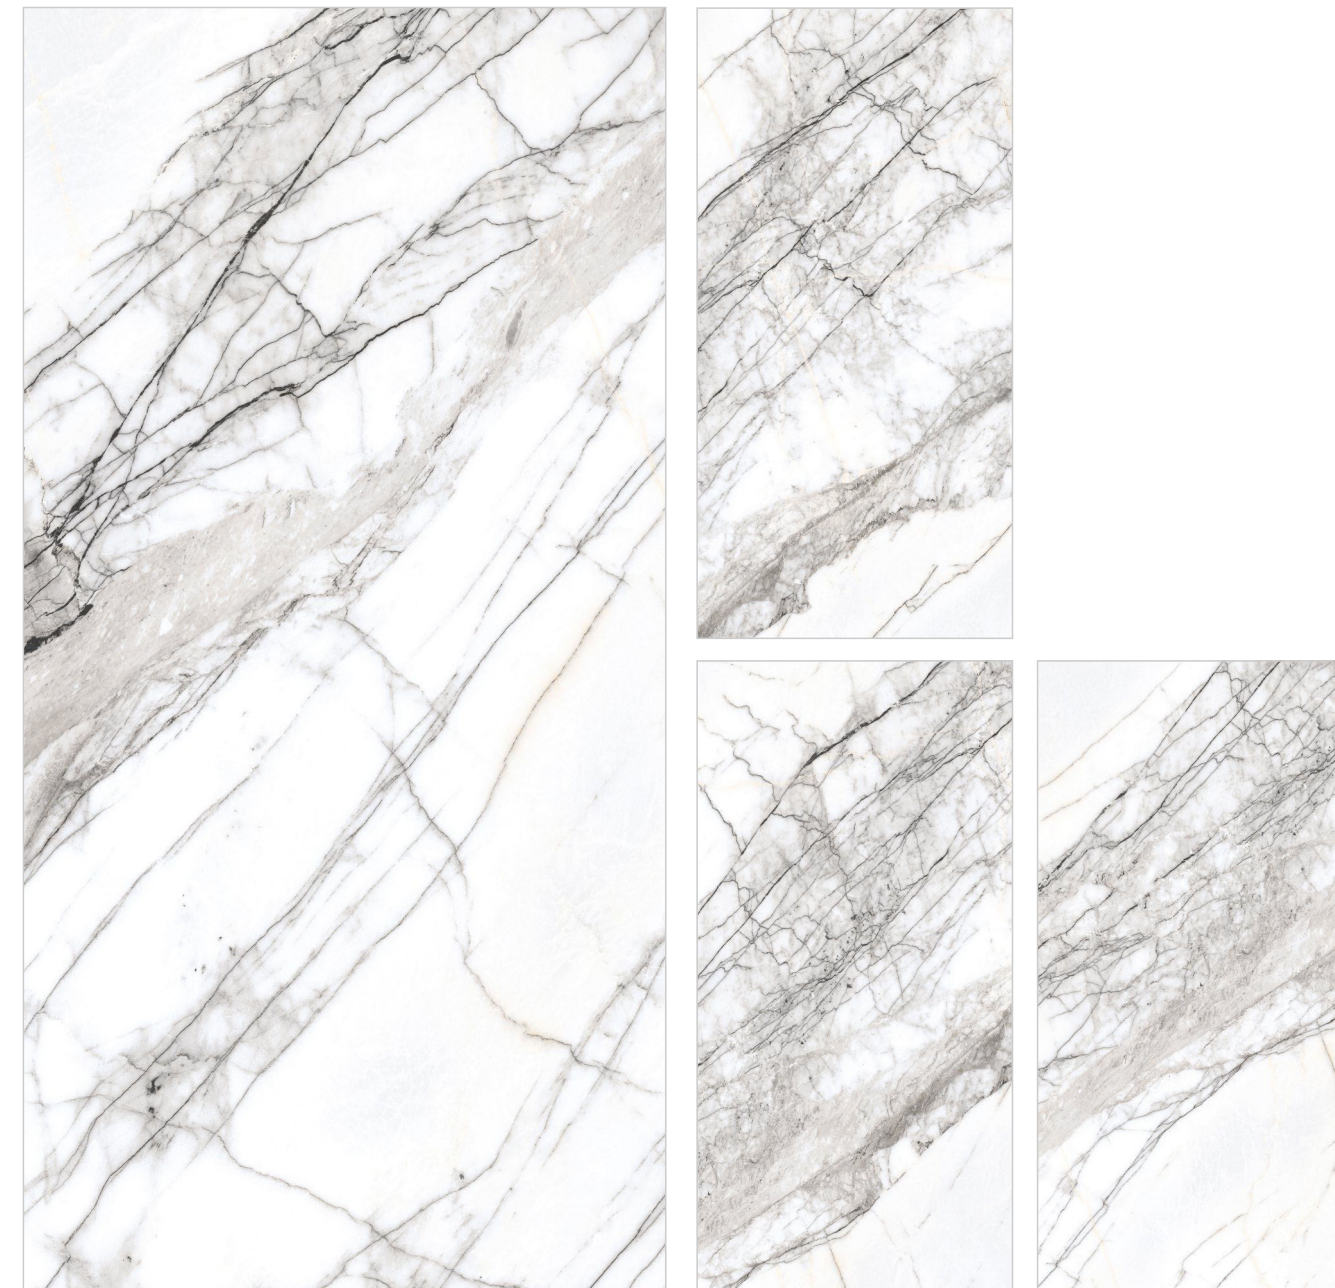

Technical Information :

EXTREME STATUARIO

Size : 600x1200mm
Finish : Polished Surface
Faces : 4 Randoms
Thickness : 9mm (Approx)

Technical Information :

FLUENCE WHITE

Size : 600x1200mm
Finish : Polished Surface
Faces : 4 Randoms
Thickness : 9mm (Approx)