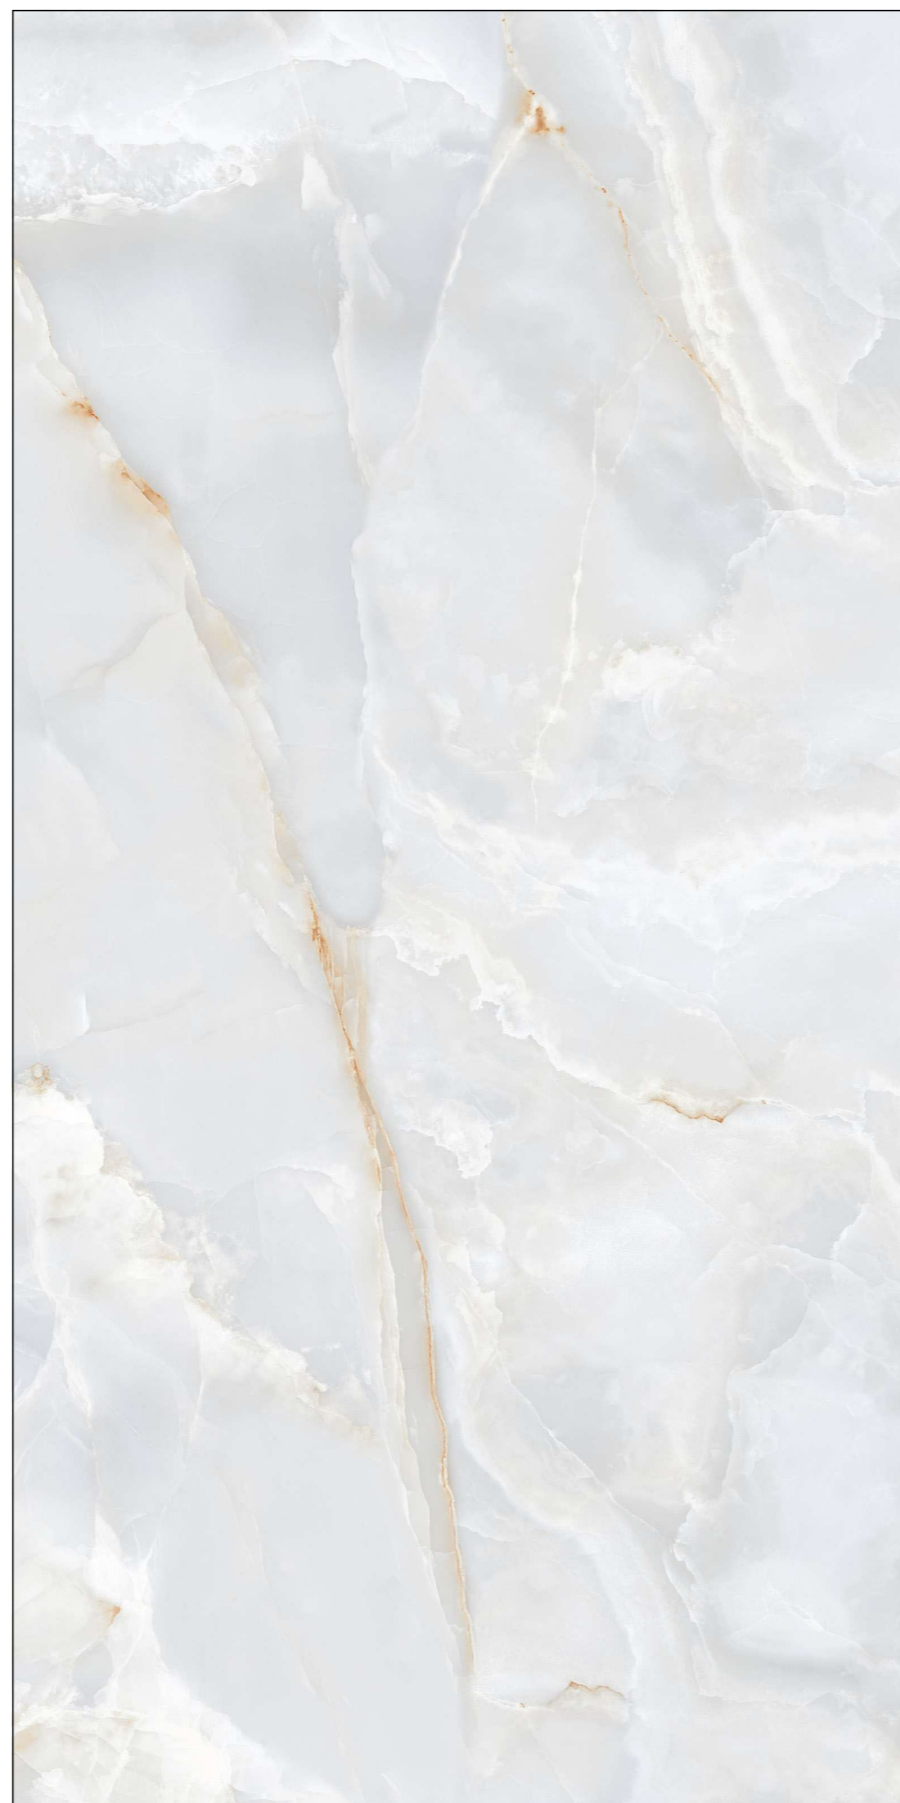

RANDOM : 02

MIRACLE ONYX

WHITE BODY

SIZE
1600x3200 MM

FINISH
GLOSSY & MATT

THICKNESS
12 & 20 MM

TOUCH FOR
360 VIRTUAL & WALKTHROUGH