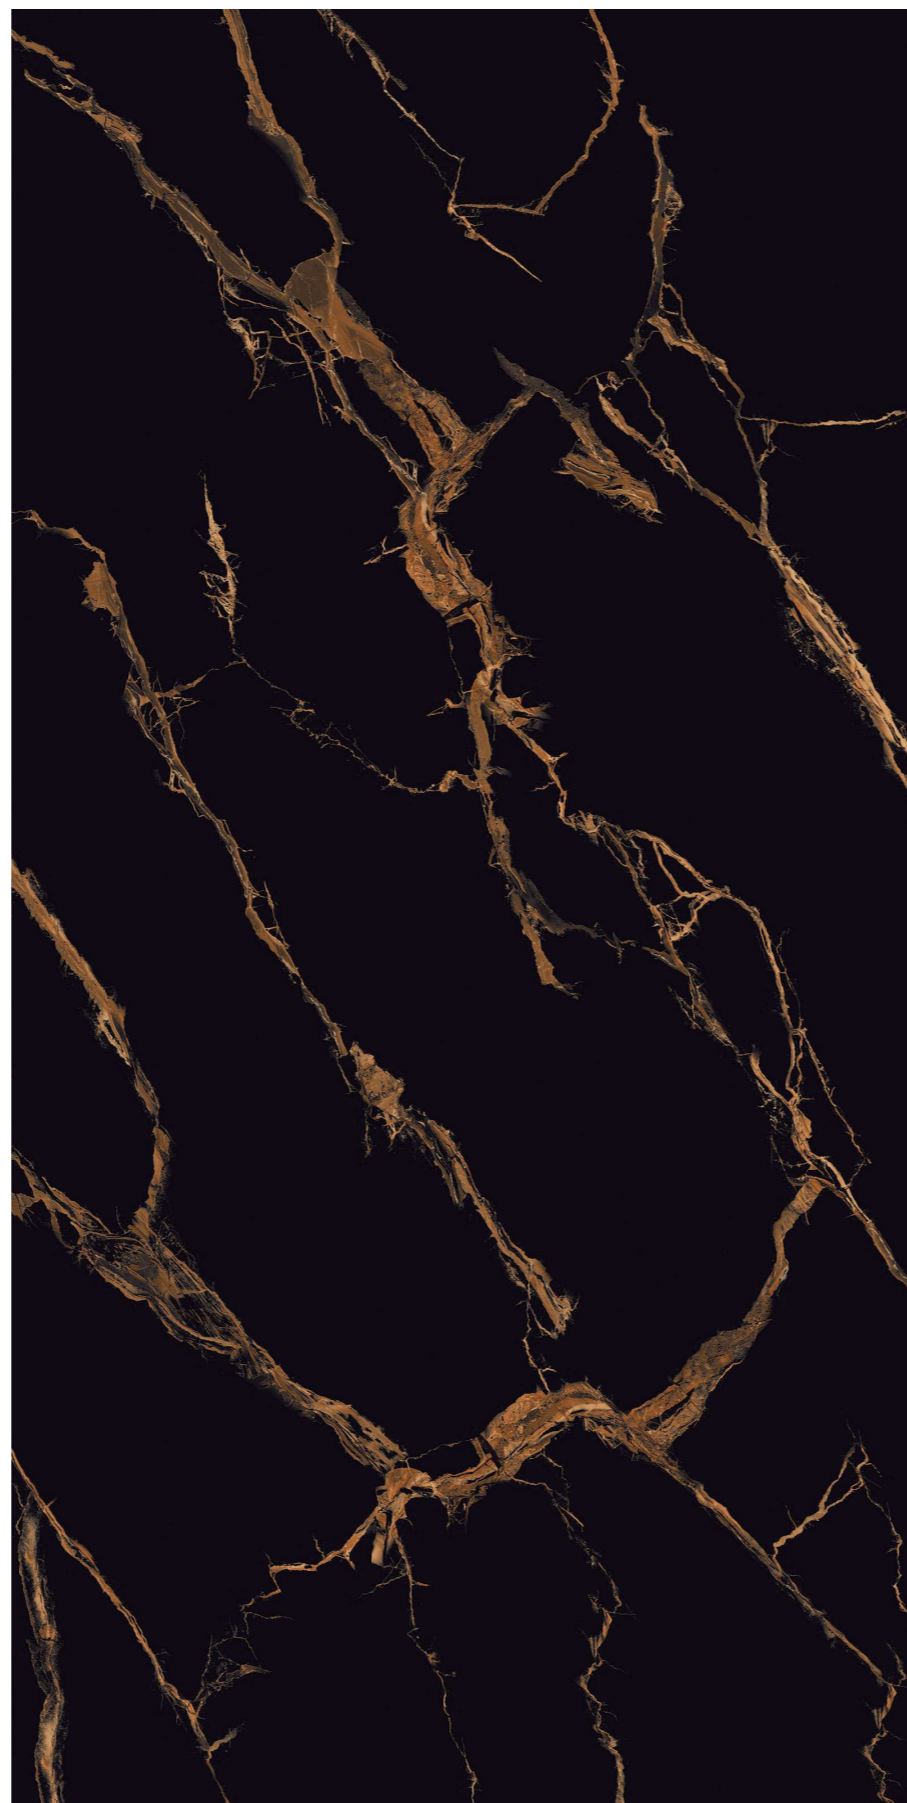

RANDOM : 02

GOLD BLACK

BLACK BODY

SIZE
1600x3200 MM

FINISH
GLOSSY & MATT

THICKNESS
12 & 20 MM

TOUCH FOR
360 VIRTUAL & WALKTHROUGH