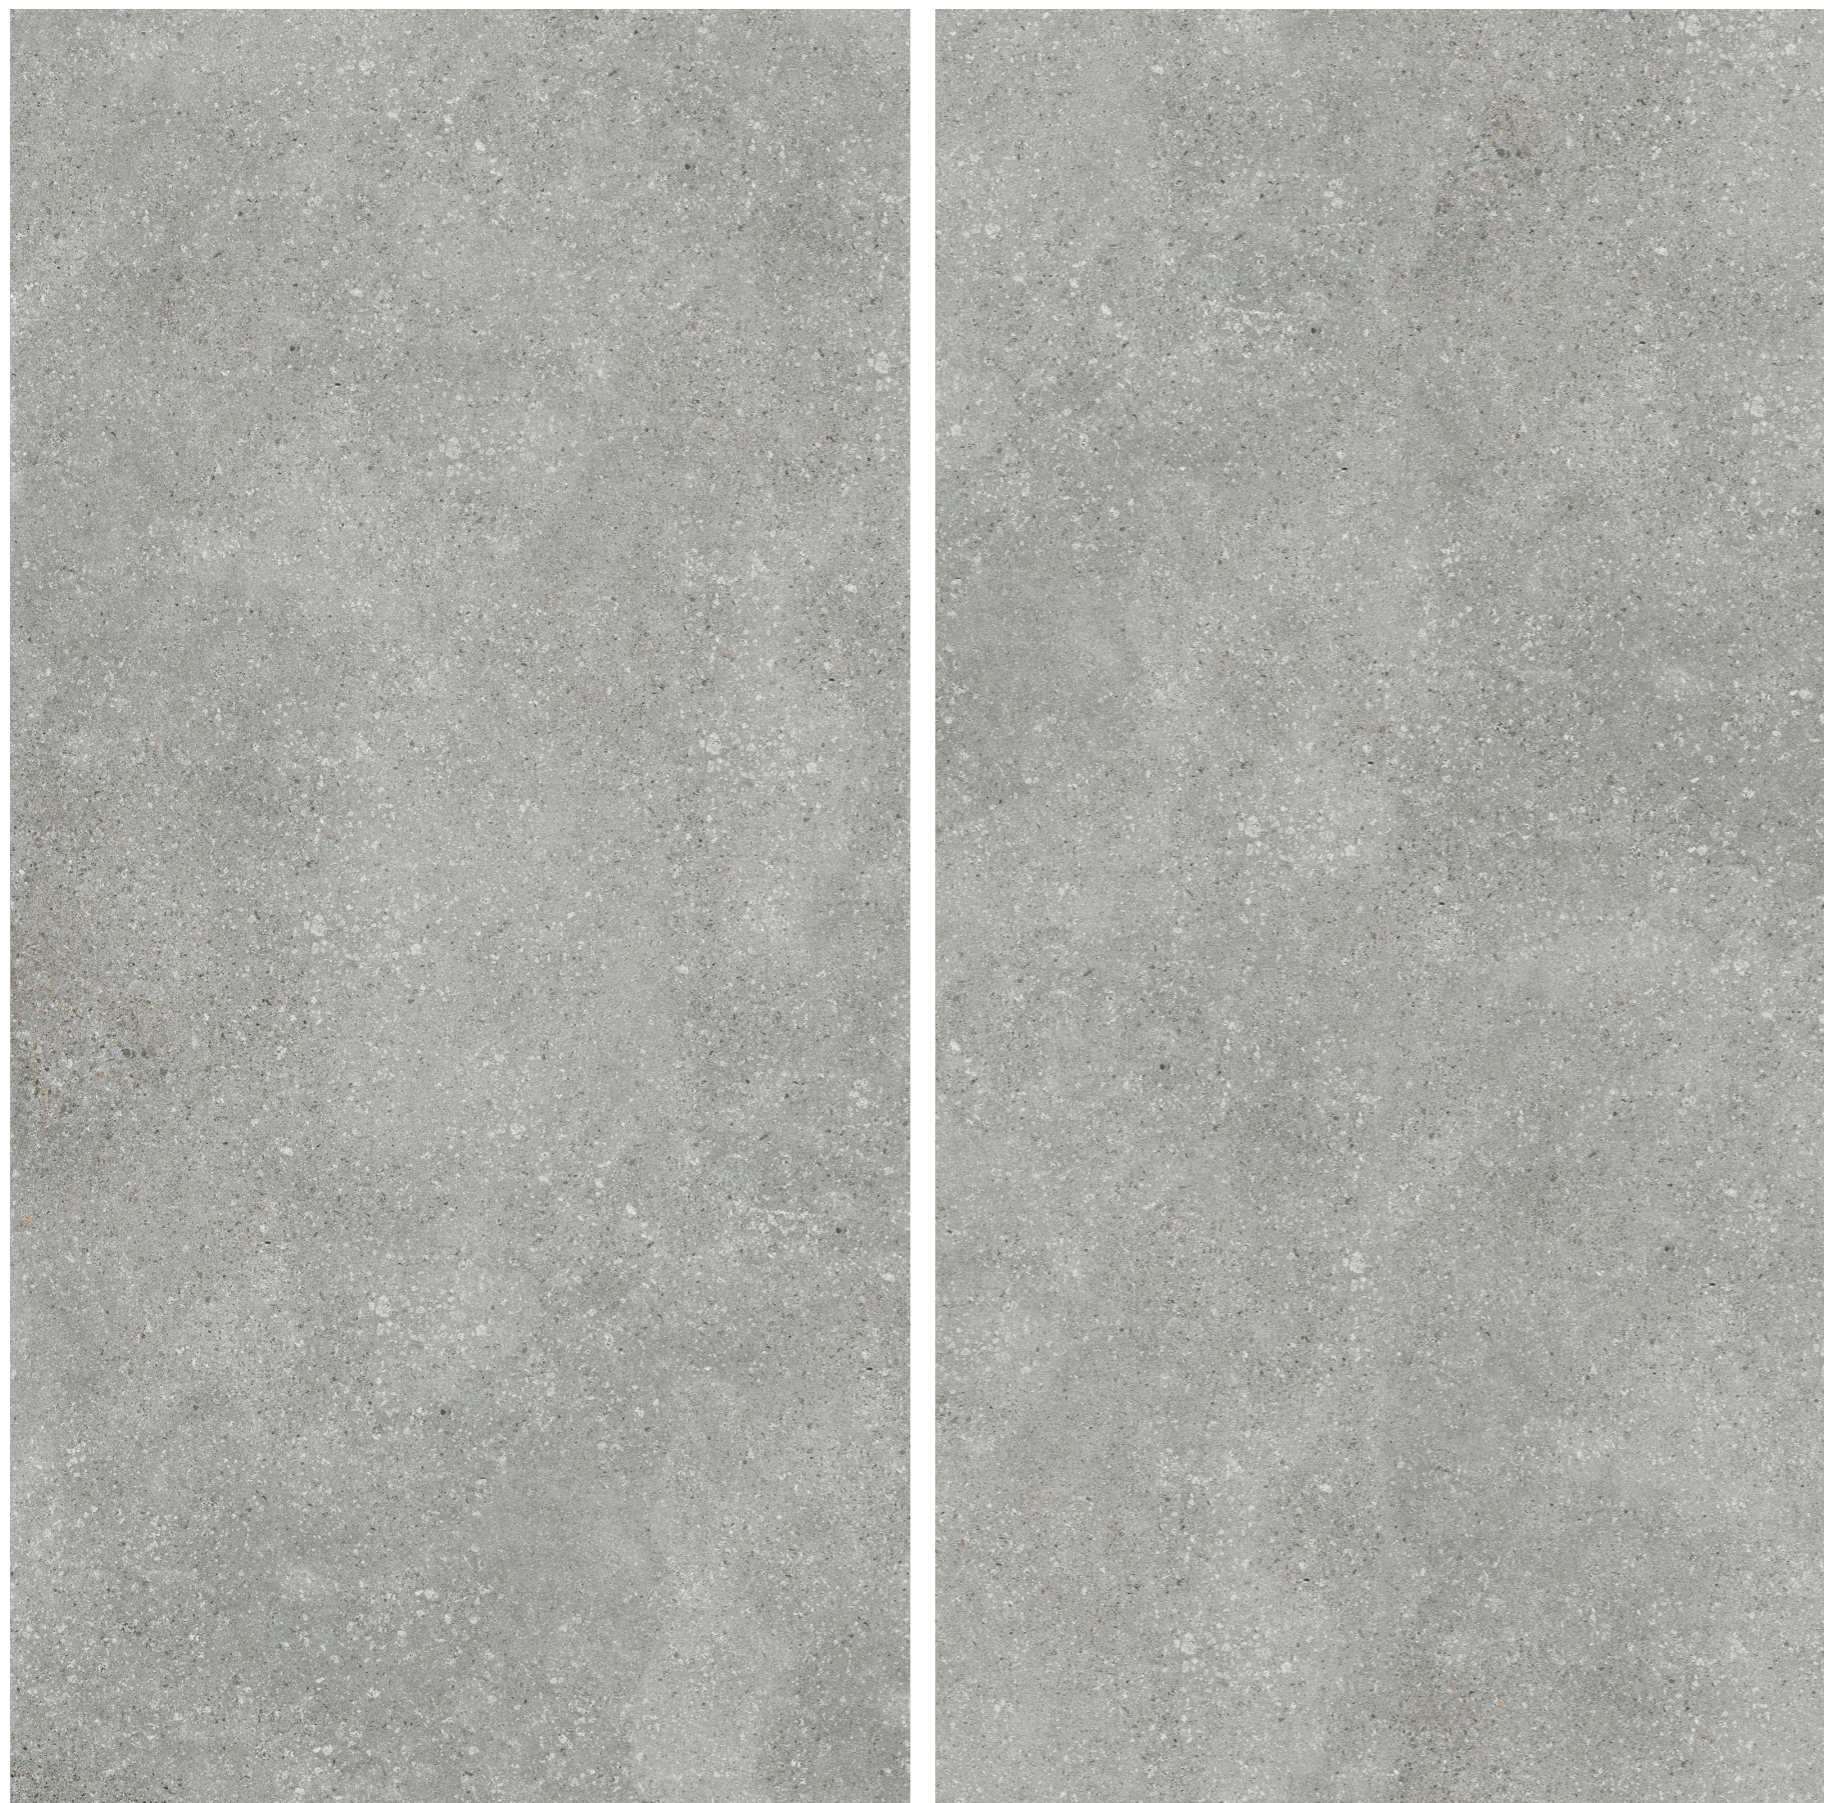

RANDOM : 02

HERICAN GREY

GREY BODY

SIZE
1600x3200 MM

FINISH
MATT

THICKNESS
12 & 20 MM

TOUCH FOR
360 VIRTUAL & WALKTHROUGH