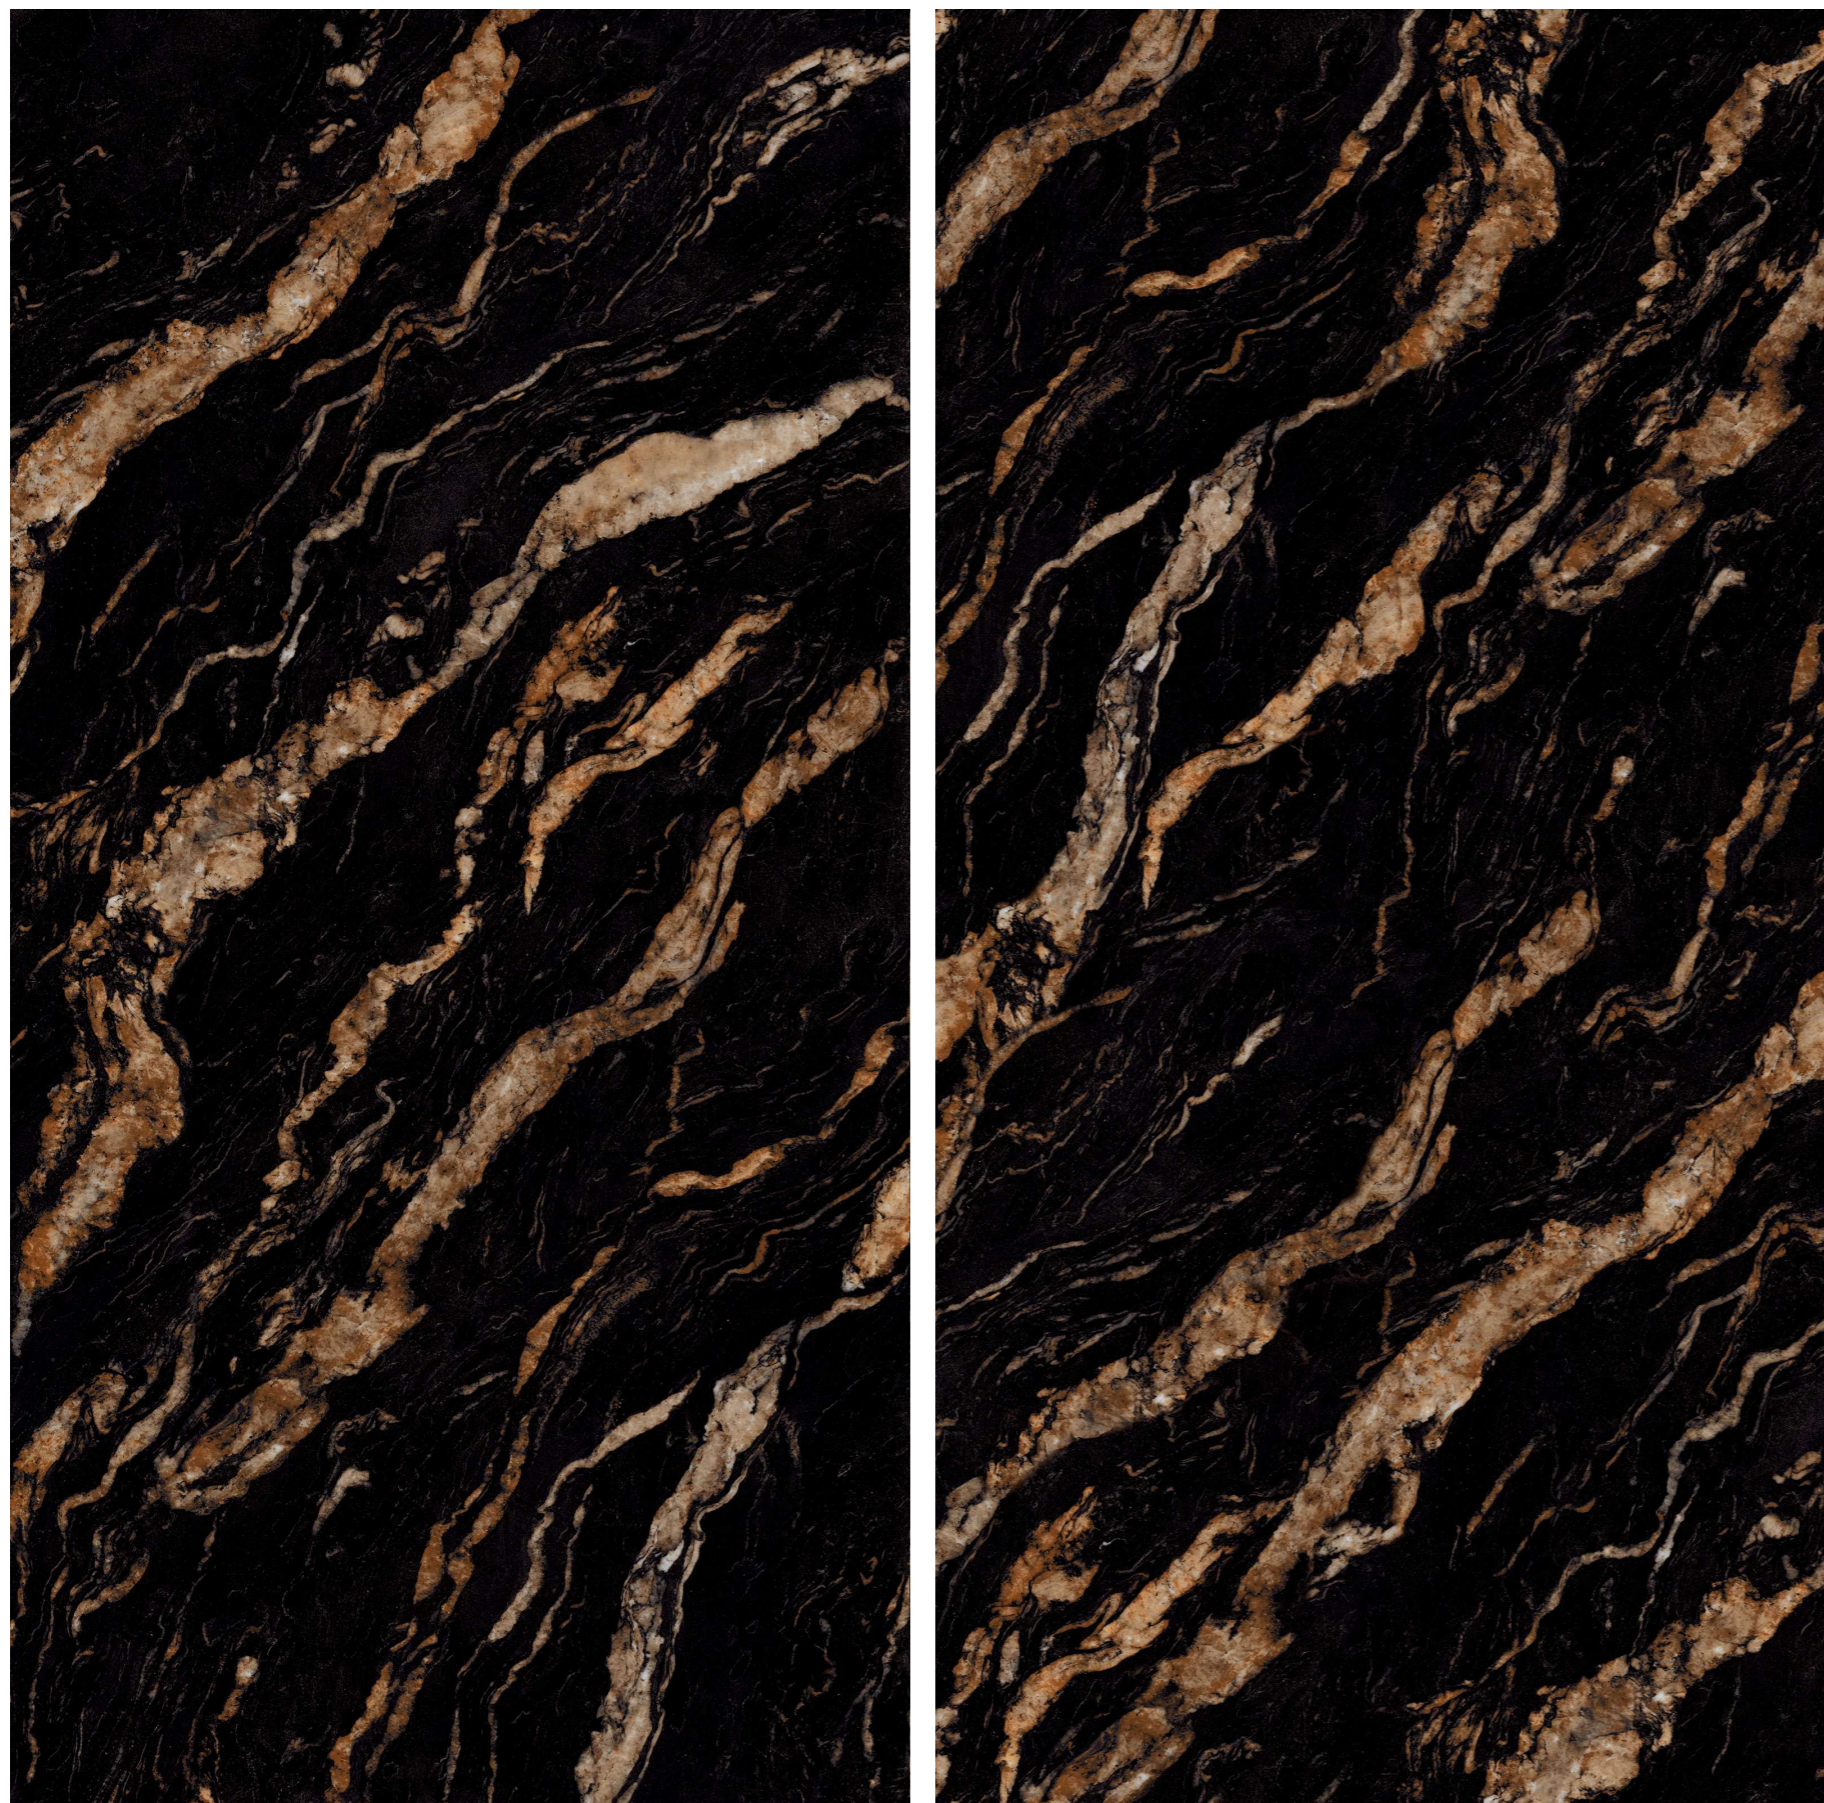

ALFA BEIGE

BASALTO BEIGE

HERICAN TUSK

AVAILABLE IN

GLOSSY & MATT FINISH

Glossy slabs are smooth-surfaced, flat pieces of material commonly used in construction and interior design. They are polished to create a reflective surface and are popular for use as countertops, flooring, and wall cladding due to their sleek appearance and durability.