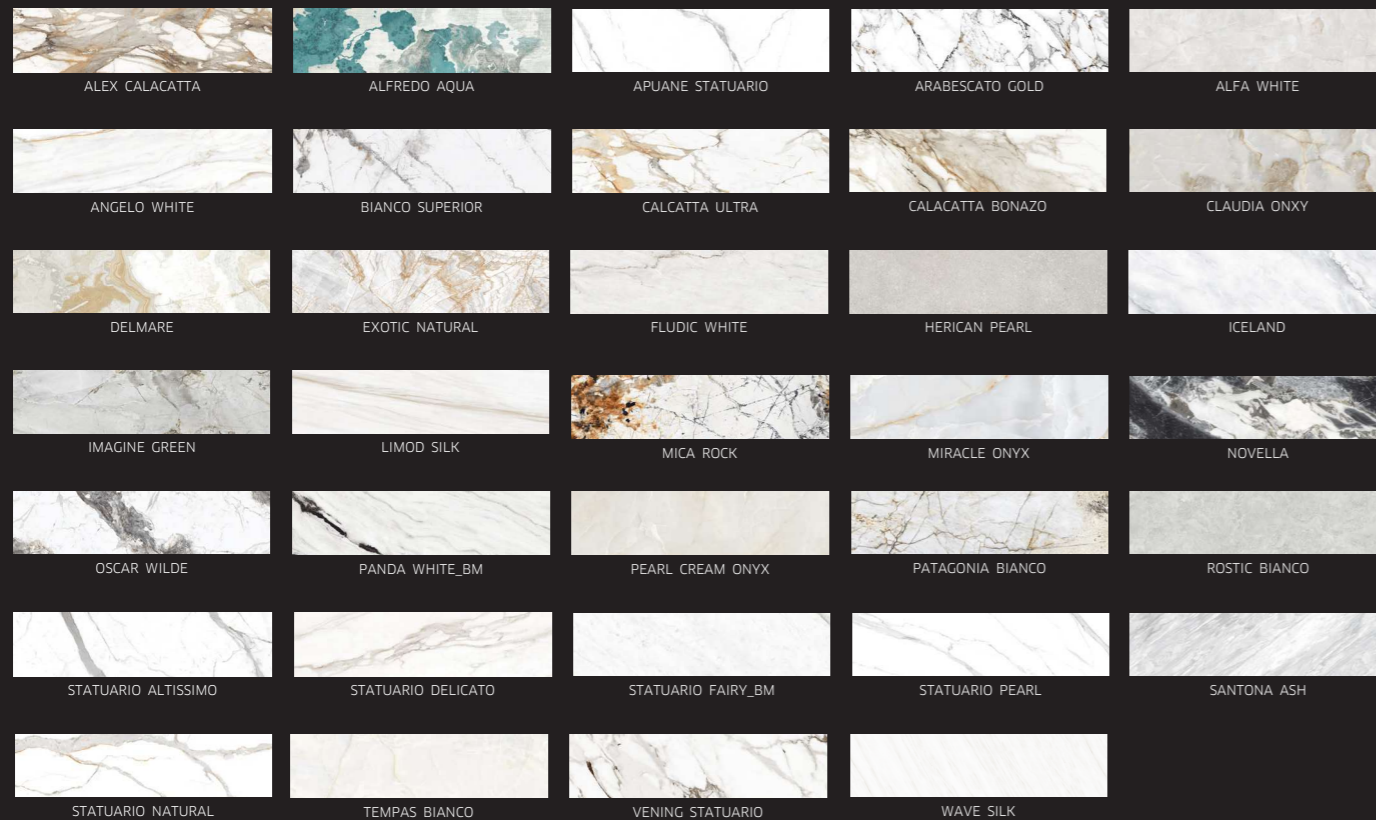

WHITE BODY

THICKNESS
12 & 20 MM

Our collections offer professional-grade performance while seamlessly blending the latest innovations with a premium design aesthetic that is crafted with authentic, high-quality materials.