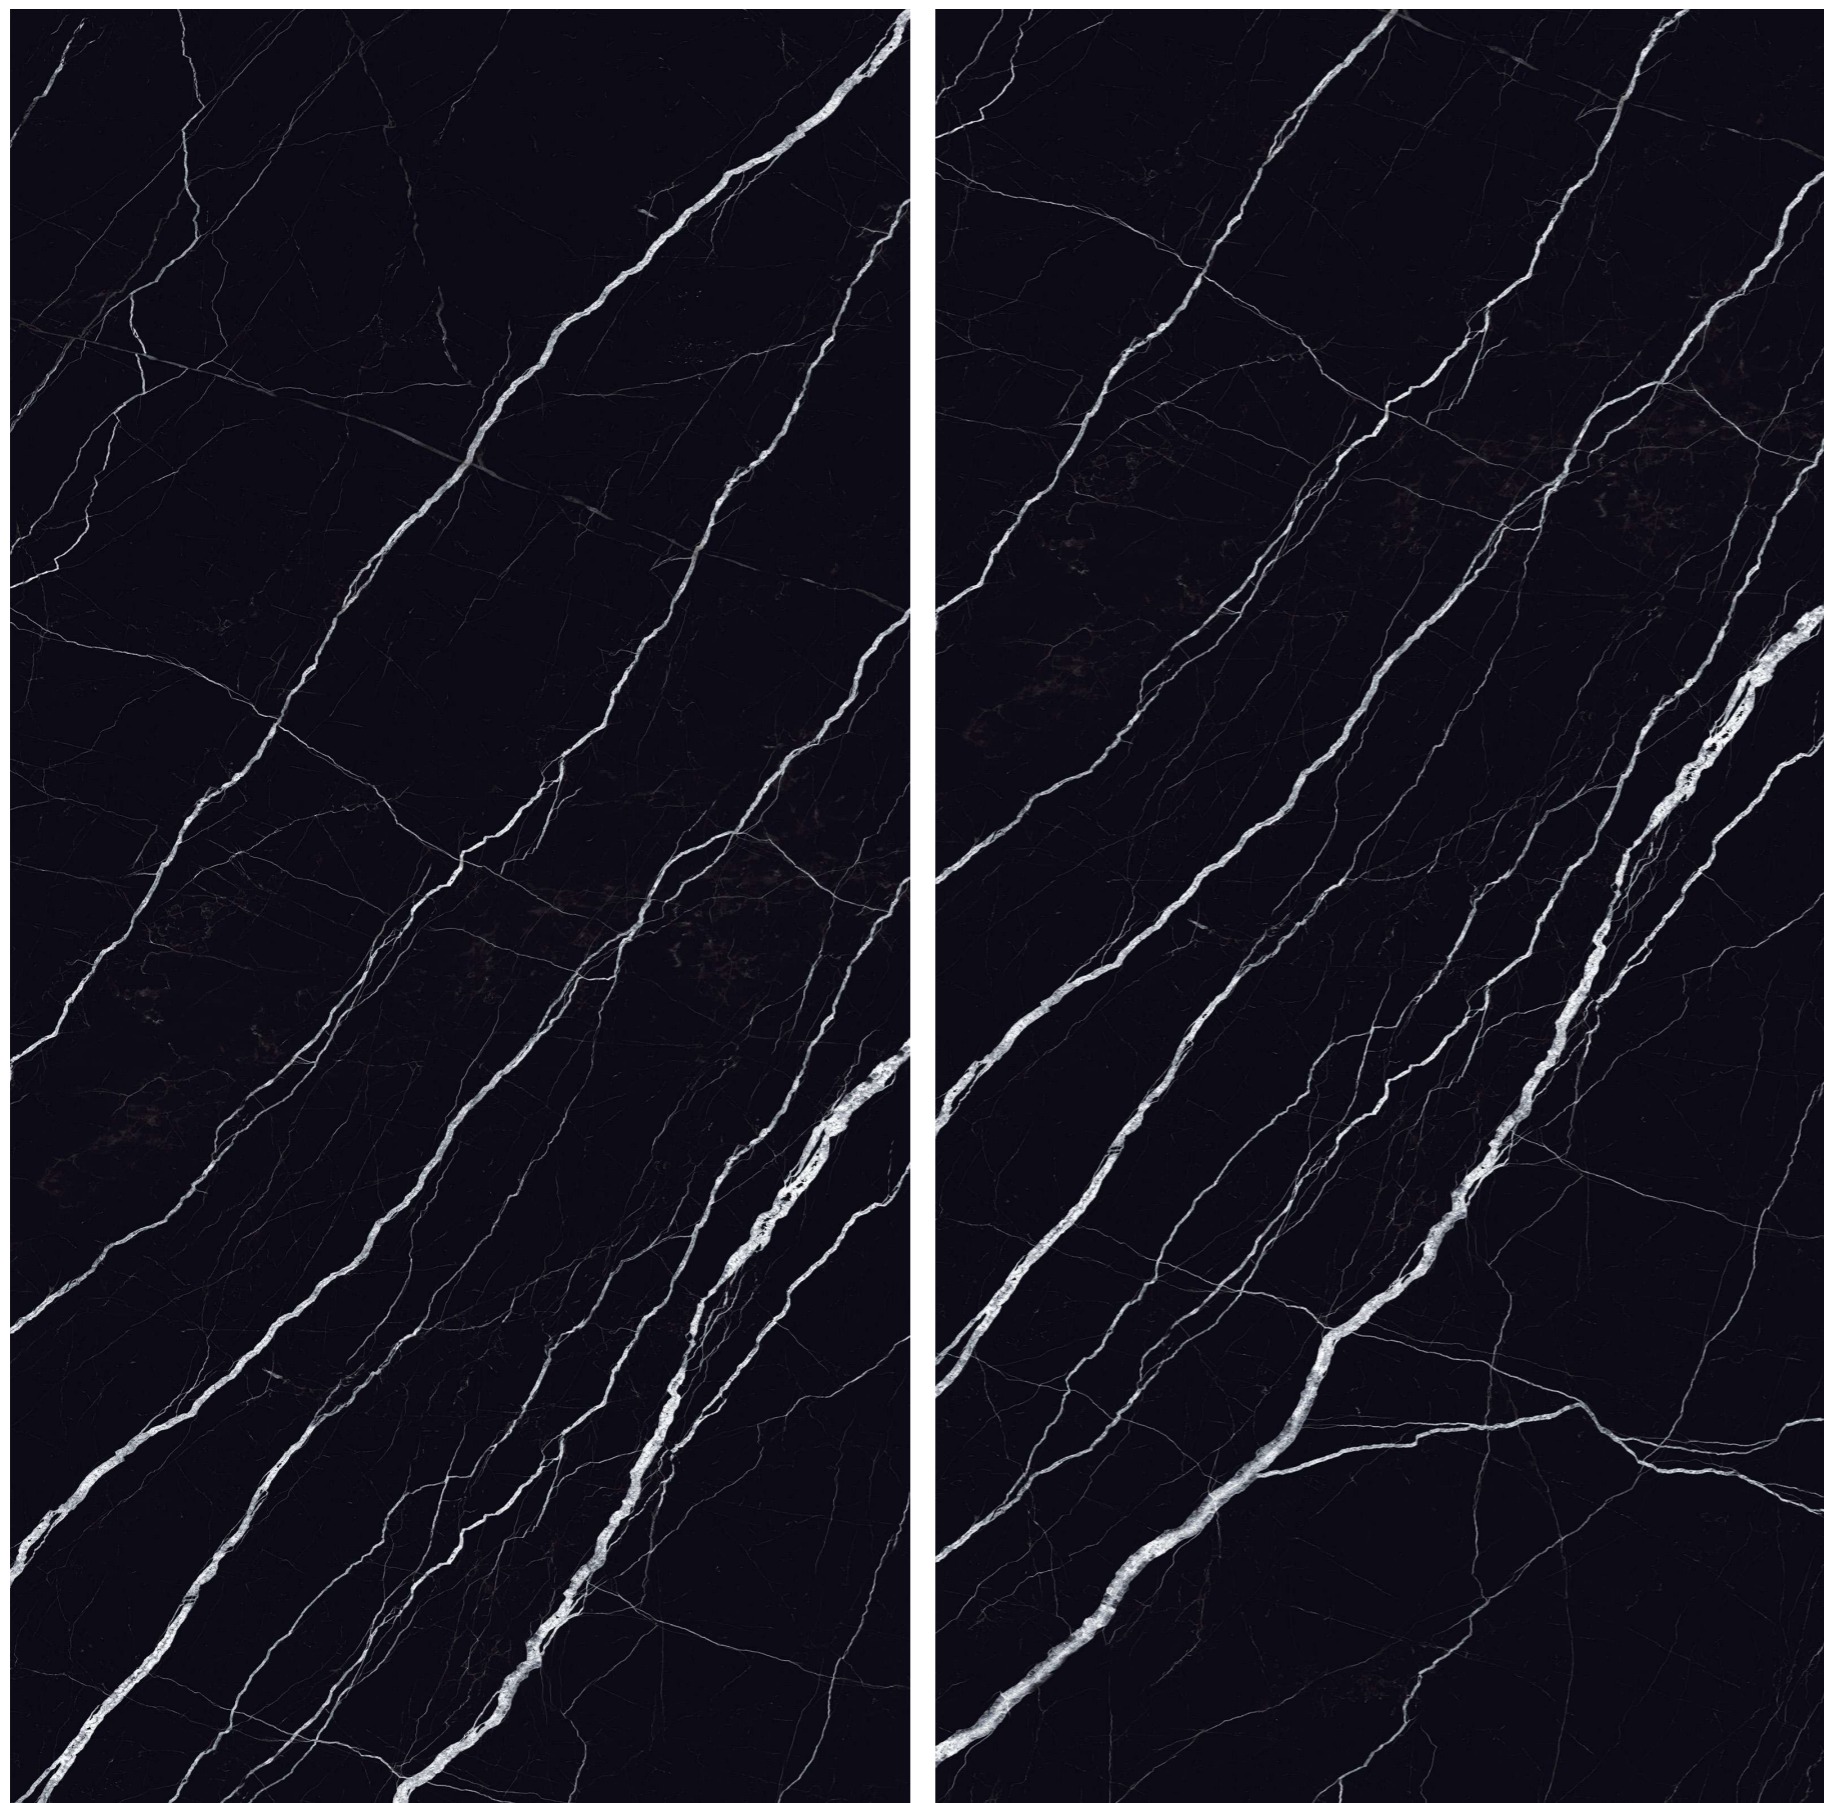

BLACK BODY

SIZE
1600x3200 MM

FINISH
GLOSSY & MATT

THICKNESS
12 & 20 MM

TOUCH FOR
360 VIRTUAL & WALKTHROUGH

RANDOM : 02

MARQUINA NERO

BLACK BODY