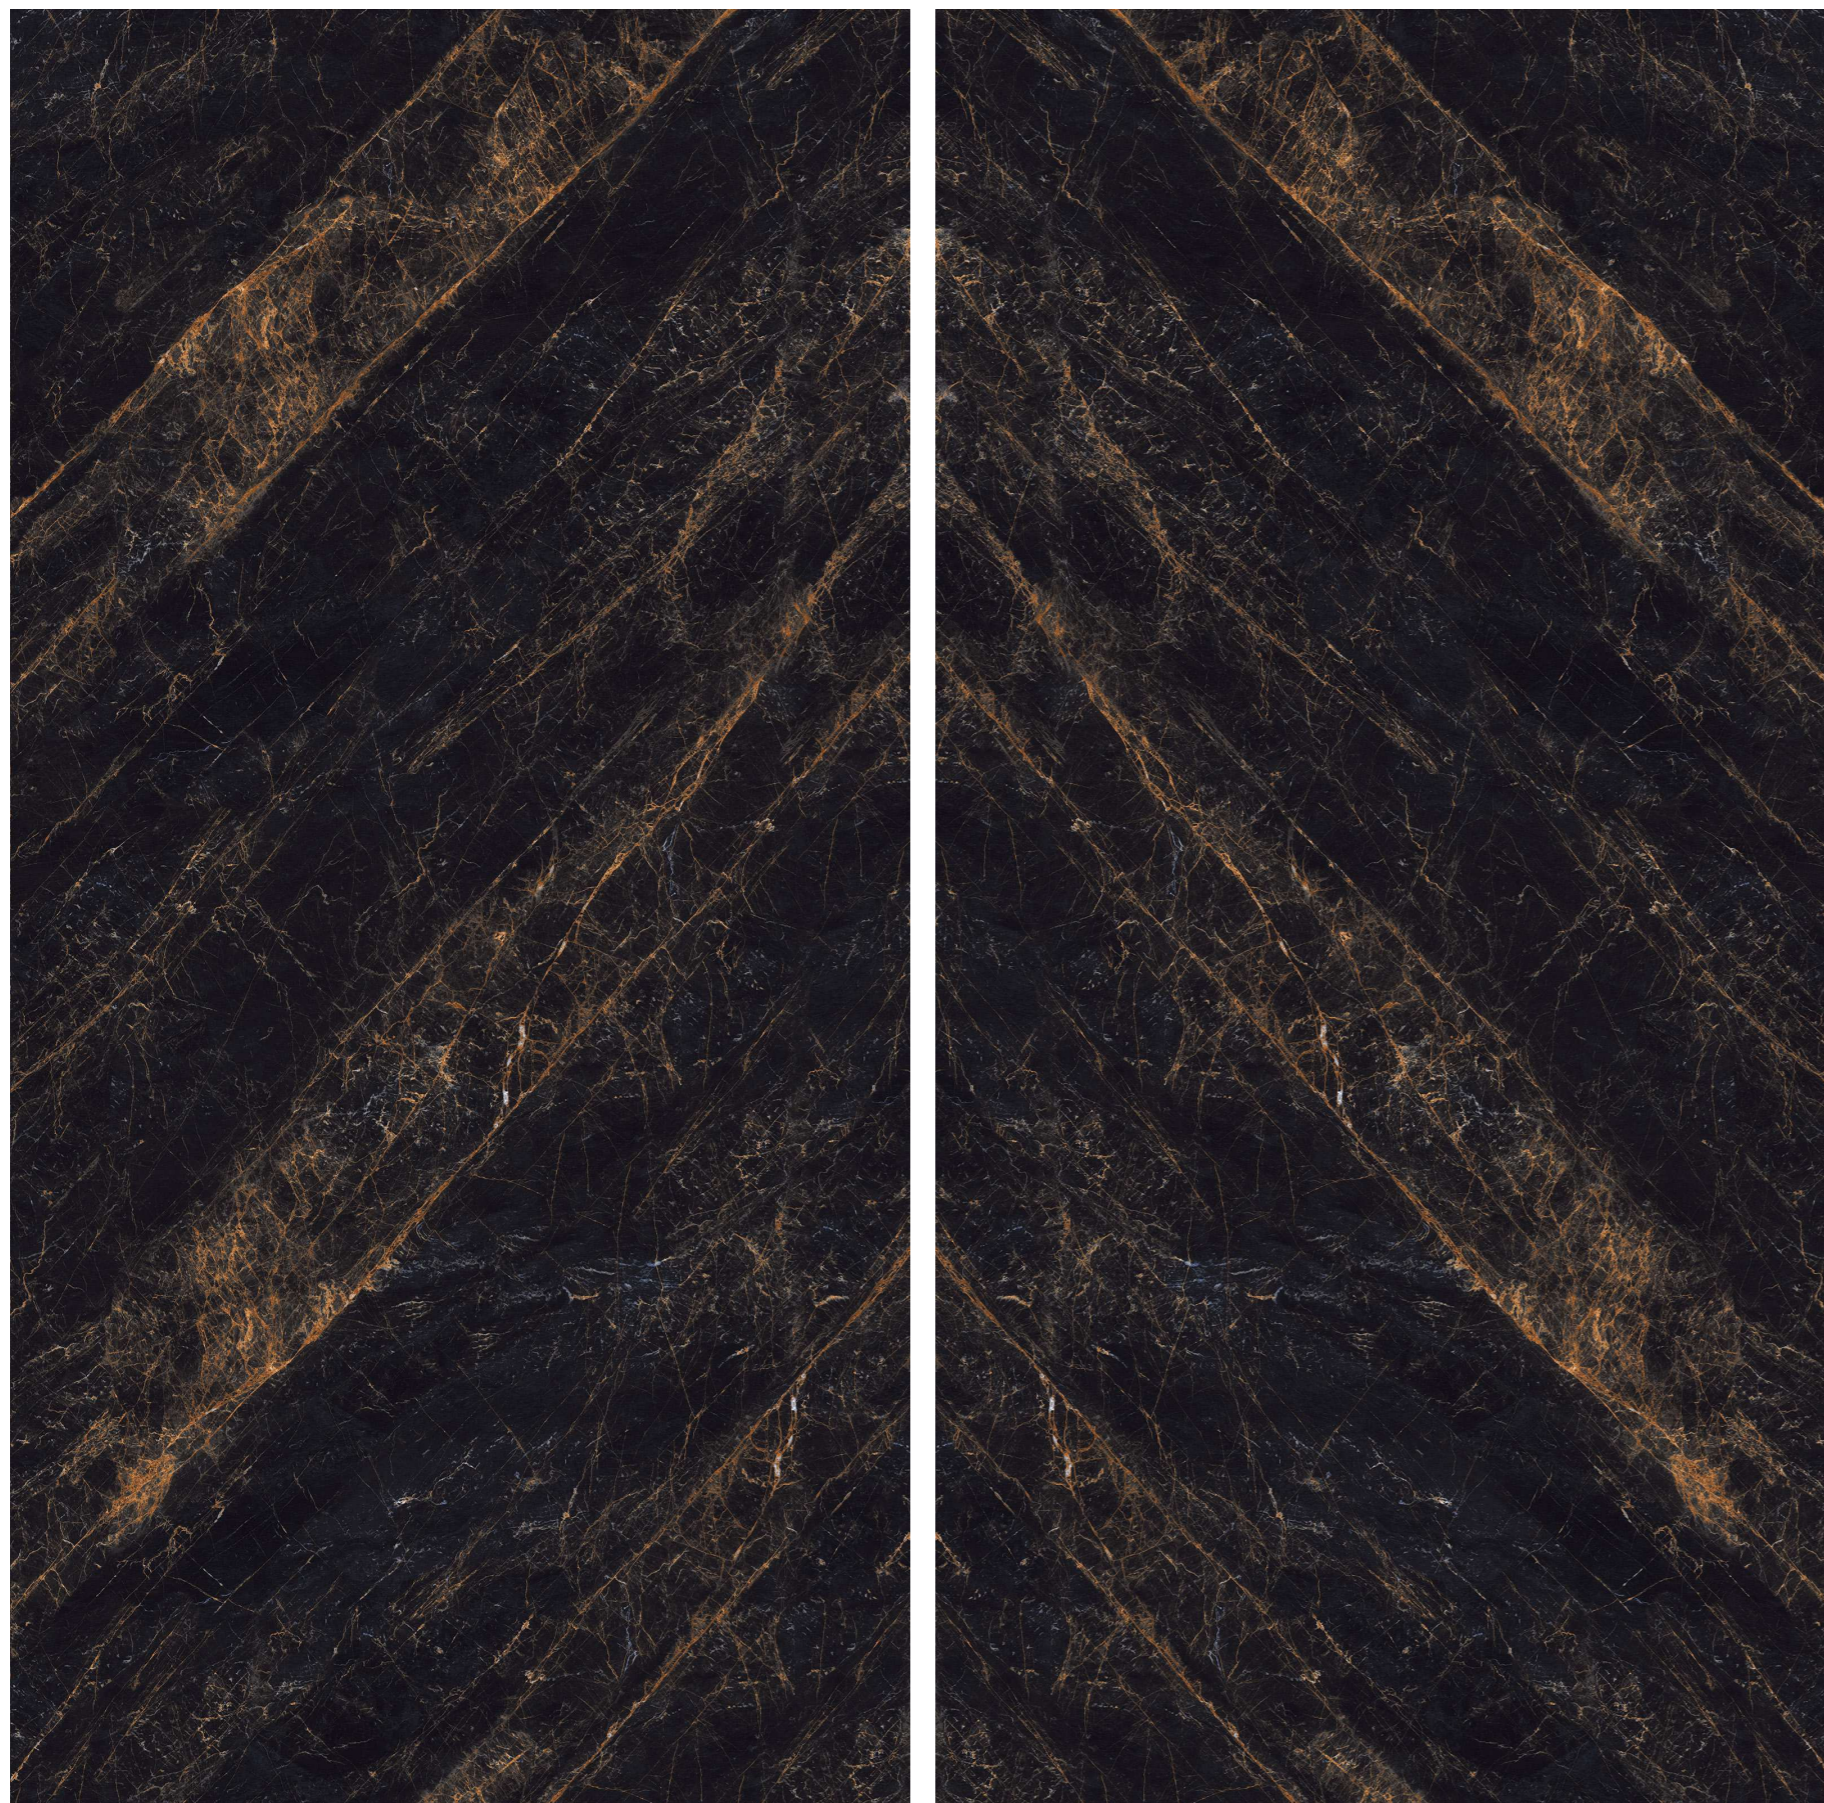

RANDOM : 02

THUNDER BLACK_BM

BLACK BODY

SIZE
1600x3200 MM

FINISH
GLOSSY & MATT

THICKNESS
12 & 20 MM

TOUCH FOR
360 VIRTUAL & WALKTHROUGH