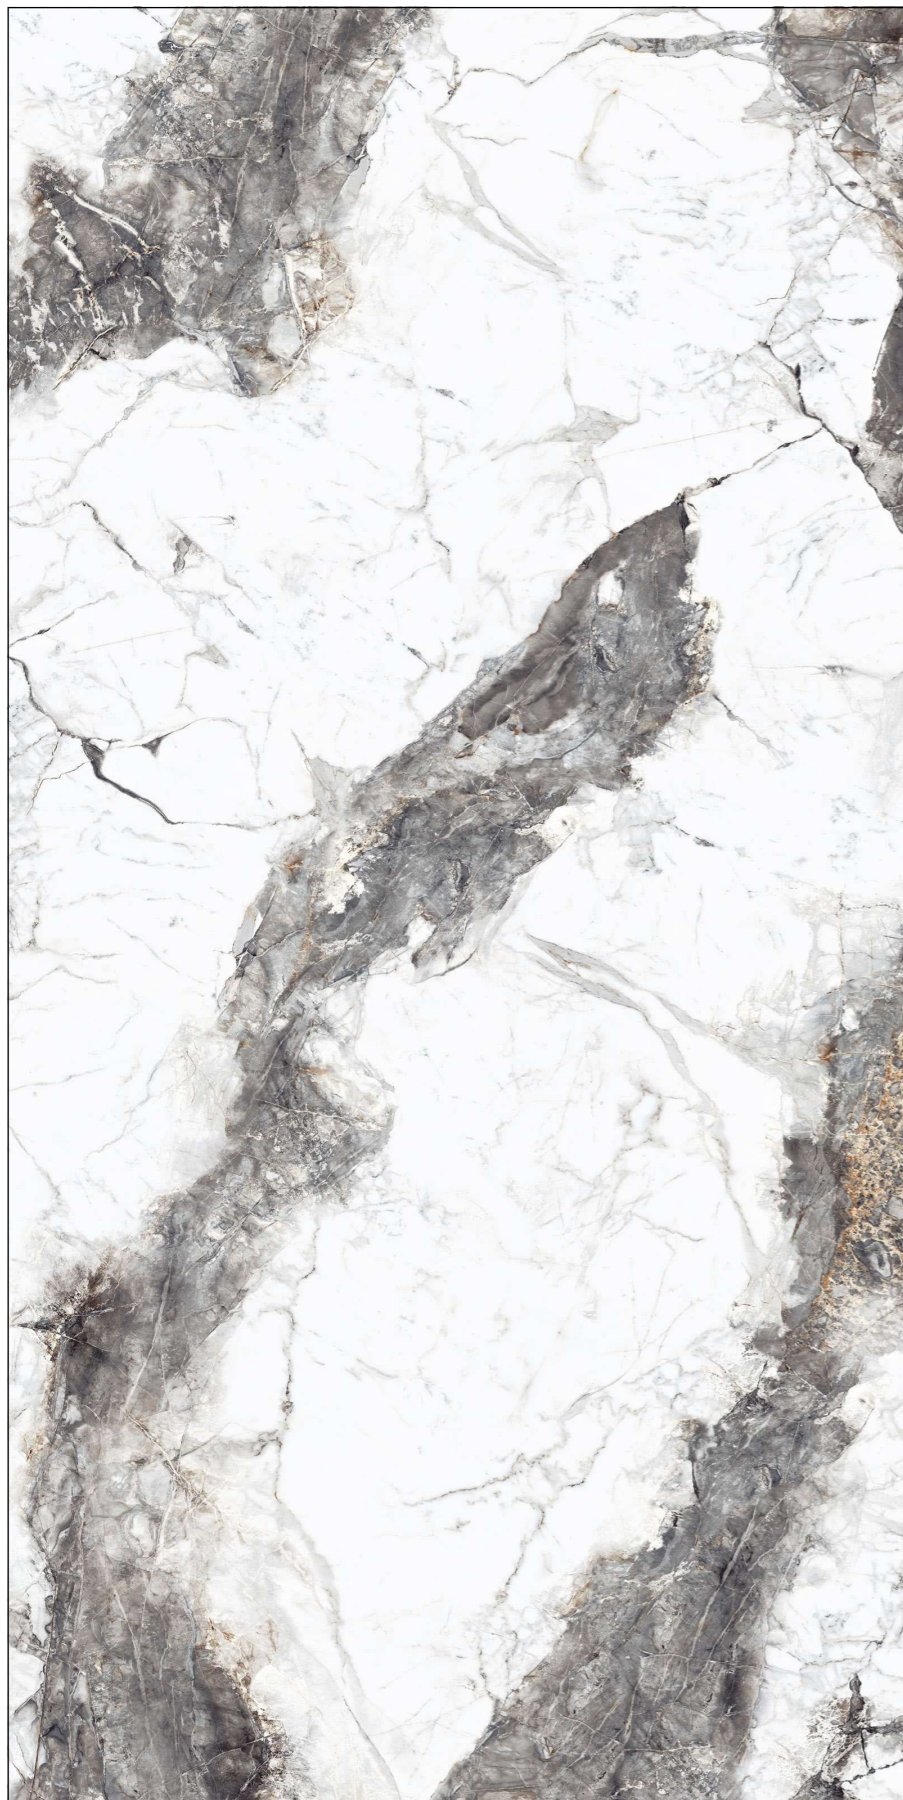

RANDOM : 02

OSCAR WILDE

WHITE BODY

SIZE
1600x3200 MM

FINISH
GLOSSY & MATT

THICKNESS
12 & 20 MM

TOUCH FOR
360 VIRTUAL & WALKTHROUGH