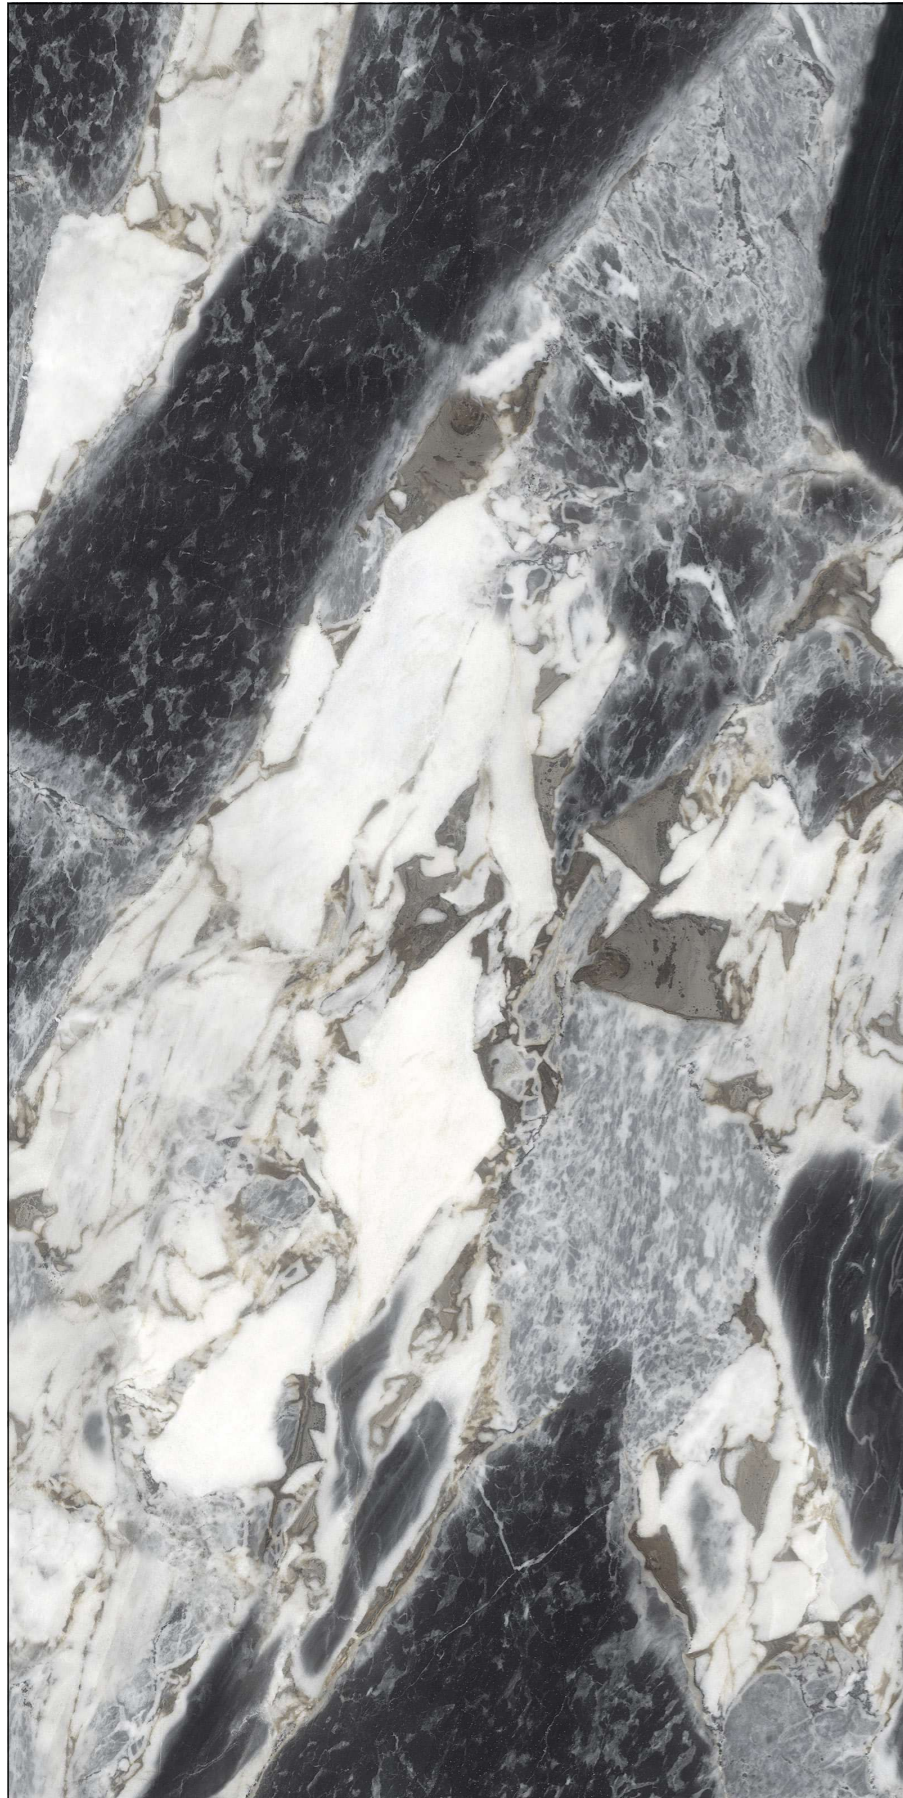

RANDOM : 02

MIRACLE ONYX

WHITE BODY

SIZE
1600x3200 MM

FINISH
GLOSSY & MATT

THICKNESS
12 & 20 MM

TOUCH FOR
360 VIRTUAL & WALKTHROUGH

RANDOM : 02