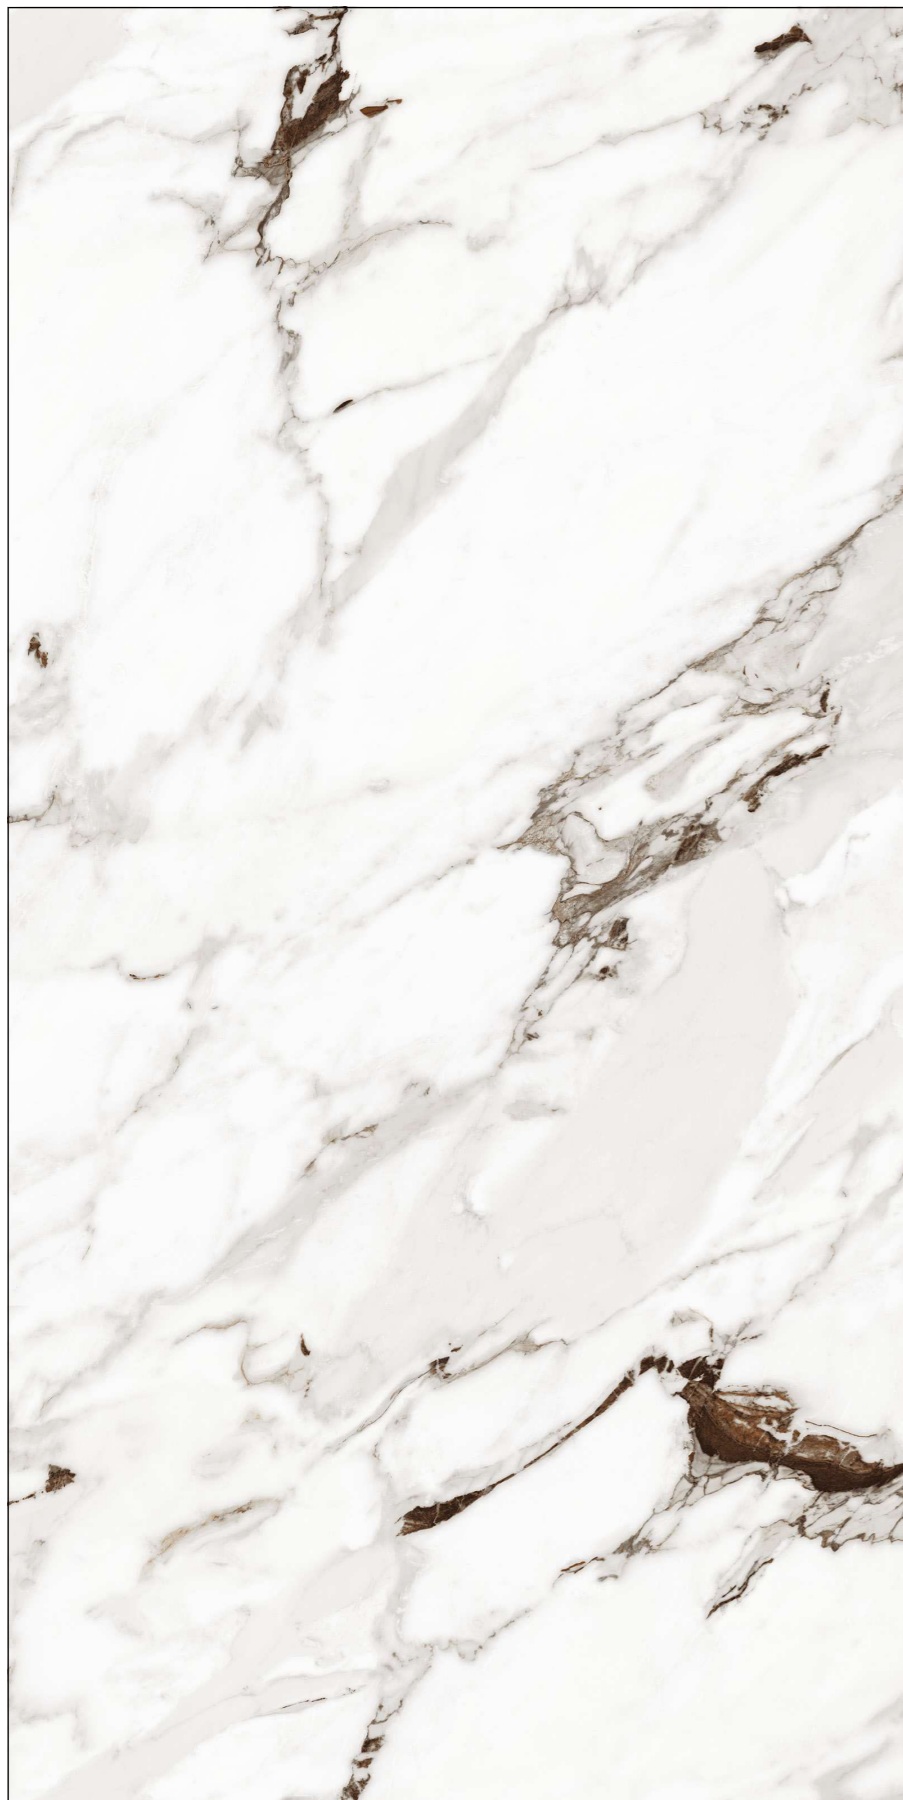

TOUCH FOR
360 VIRTUAL & WALKTHROUGH

RANDOM : 02

VENING STATUARIO

WHITE BODY

SIZE
1600x3200 MM

FINISH
GLOSSY & MATT

THICKNESS
12 & 20 MM

TOUCH FOR
360 VIRTUAL & WALKTHROUGH