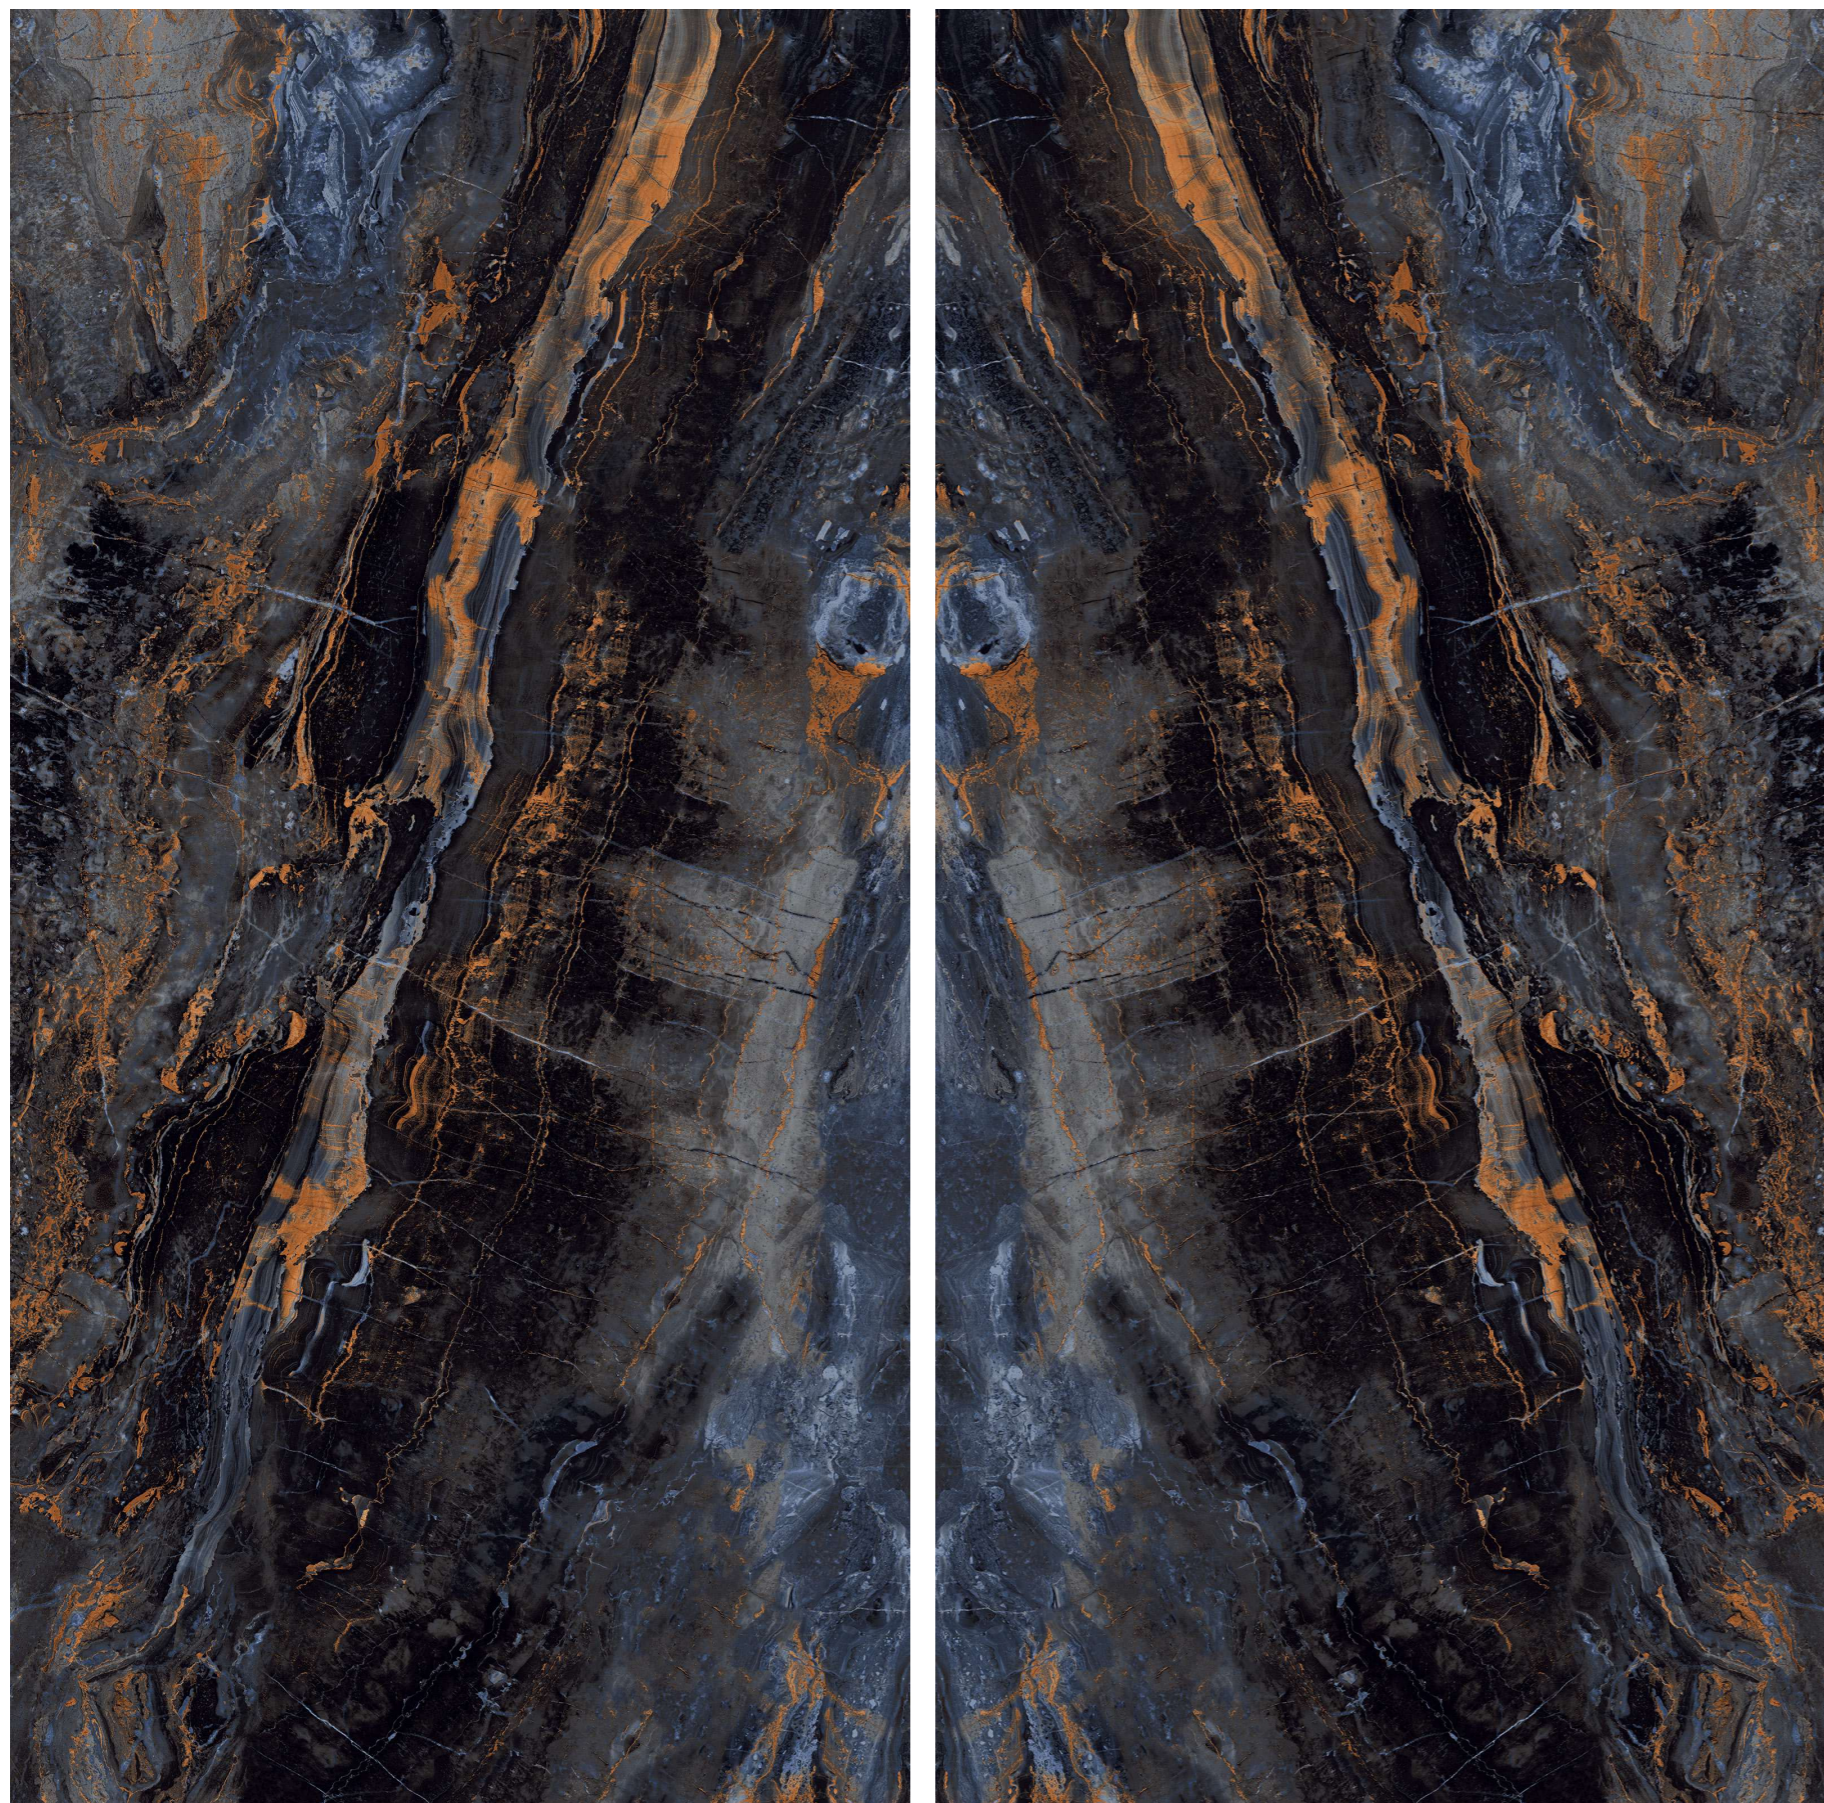

RANDOM : 02

LUXOR BLUE_BM

BLACK BODY

SIZE
1600x3200 MM

FINISH
GLOSSY & MATT

THICKNESS
12 & 20 MM

TOUCH FOR
360 VIRTUAL & WALKTHROUGH