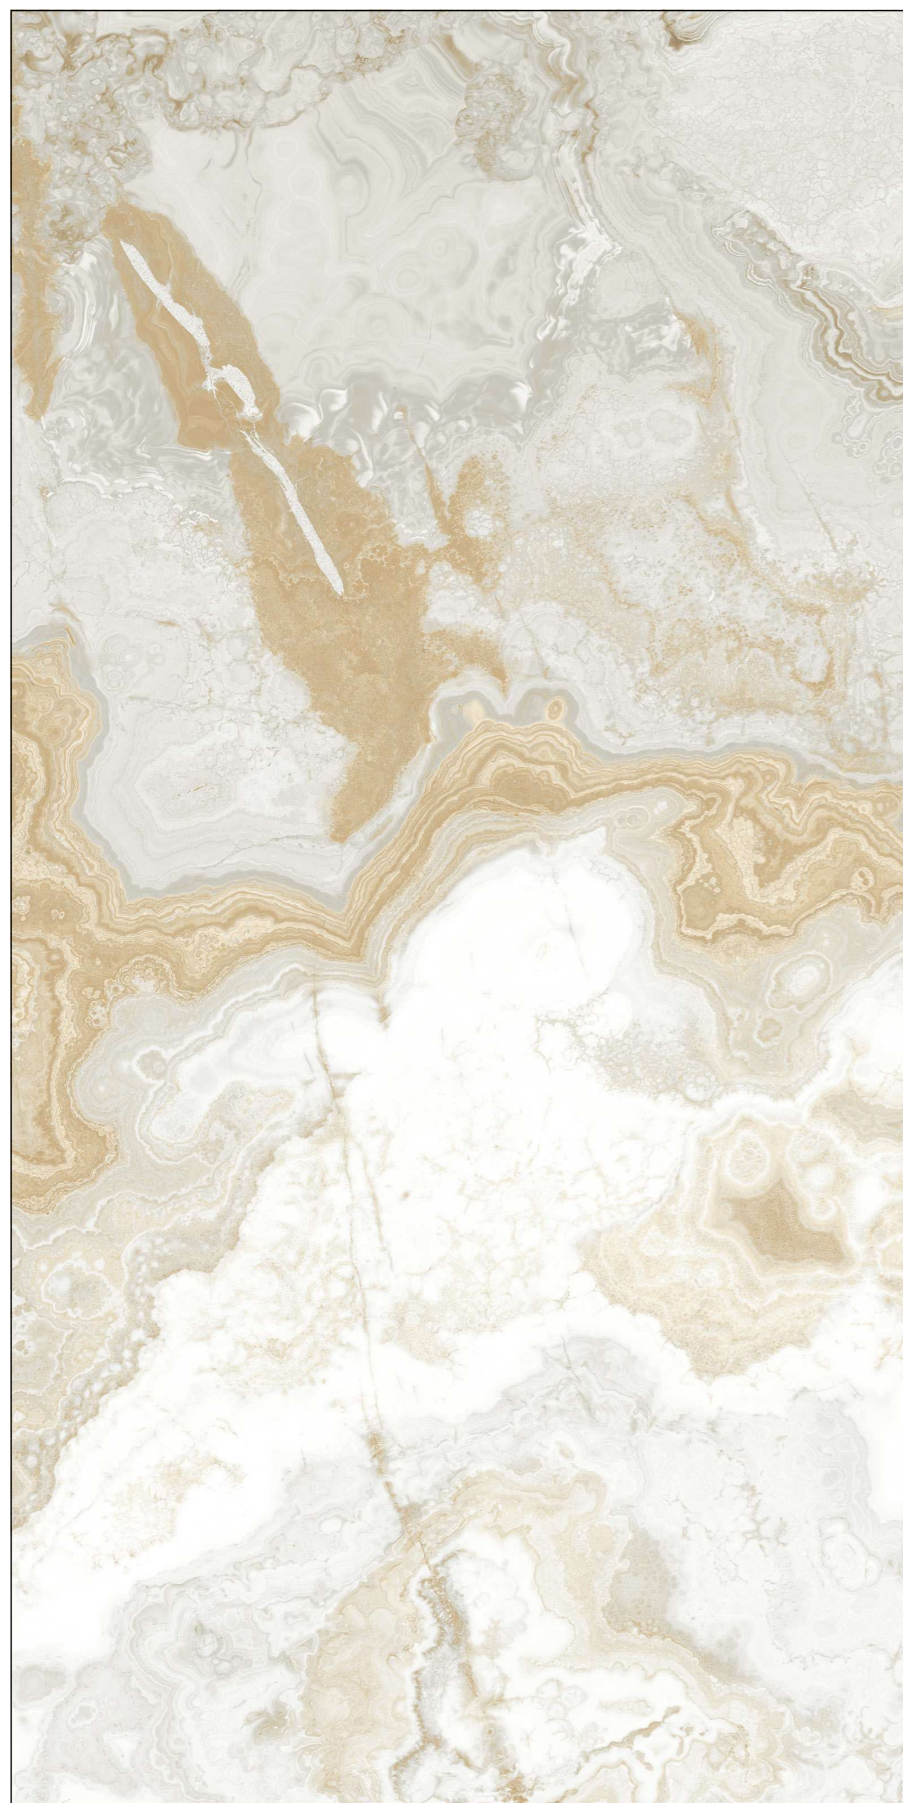

RANDOM : 02

DELMARE

WHITE BODY

SIZE
1600x3200 MM

FINISH
GLOSSY / MATT

THICKNESS
12 & 20 MM

TOUCH FOR
360 VIRTUAL & WALKTHROUGH