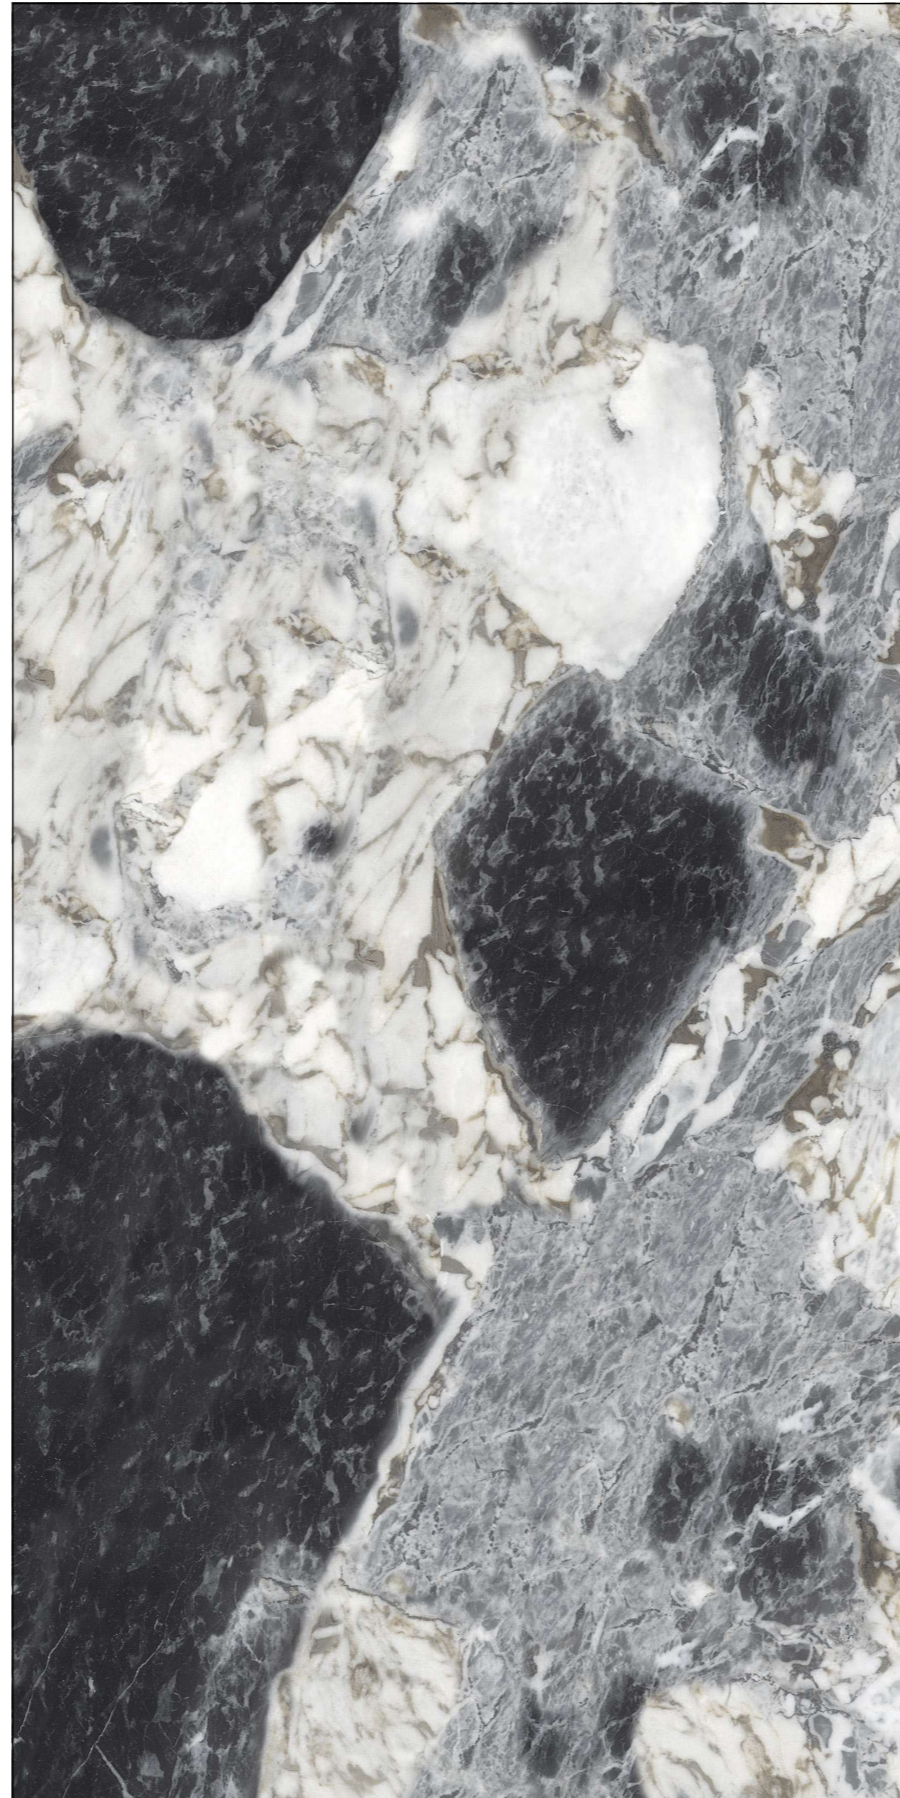

RANDOM : 02

MIRACLE ONYX

WHITE BODY

SIZE
1600x3200 MM

FINISH
GLOSSY & MATT

THICKNESS
12 & 20 MM

TOUCH FOR
360 VIRTUAL & WALKTHROUGH

RANDOM : 02