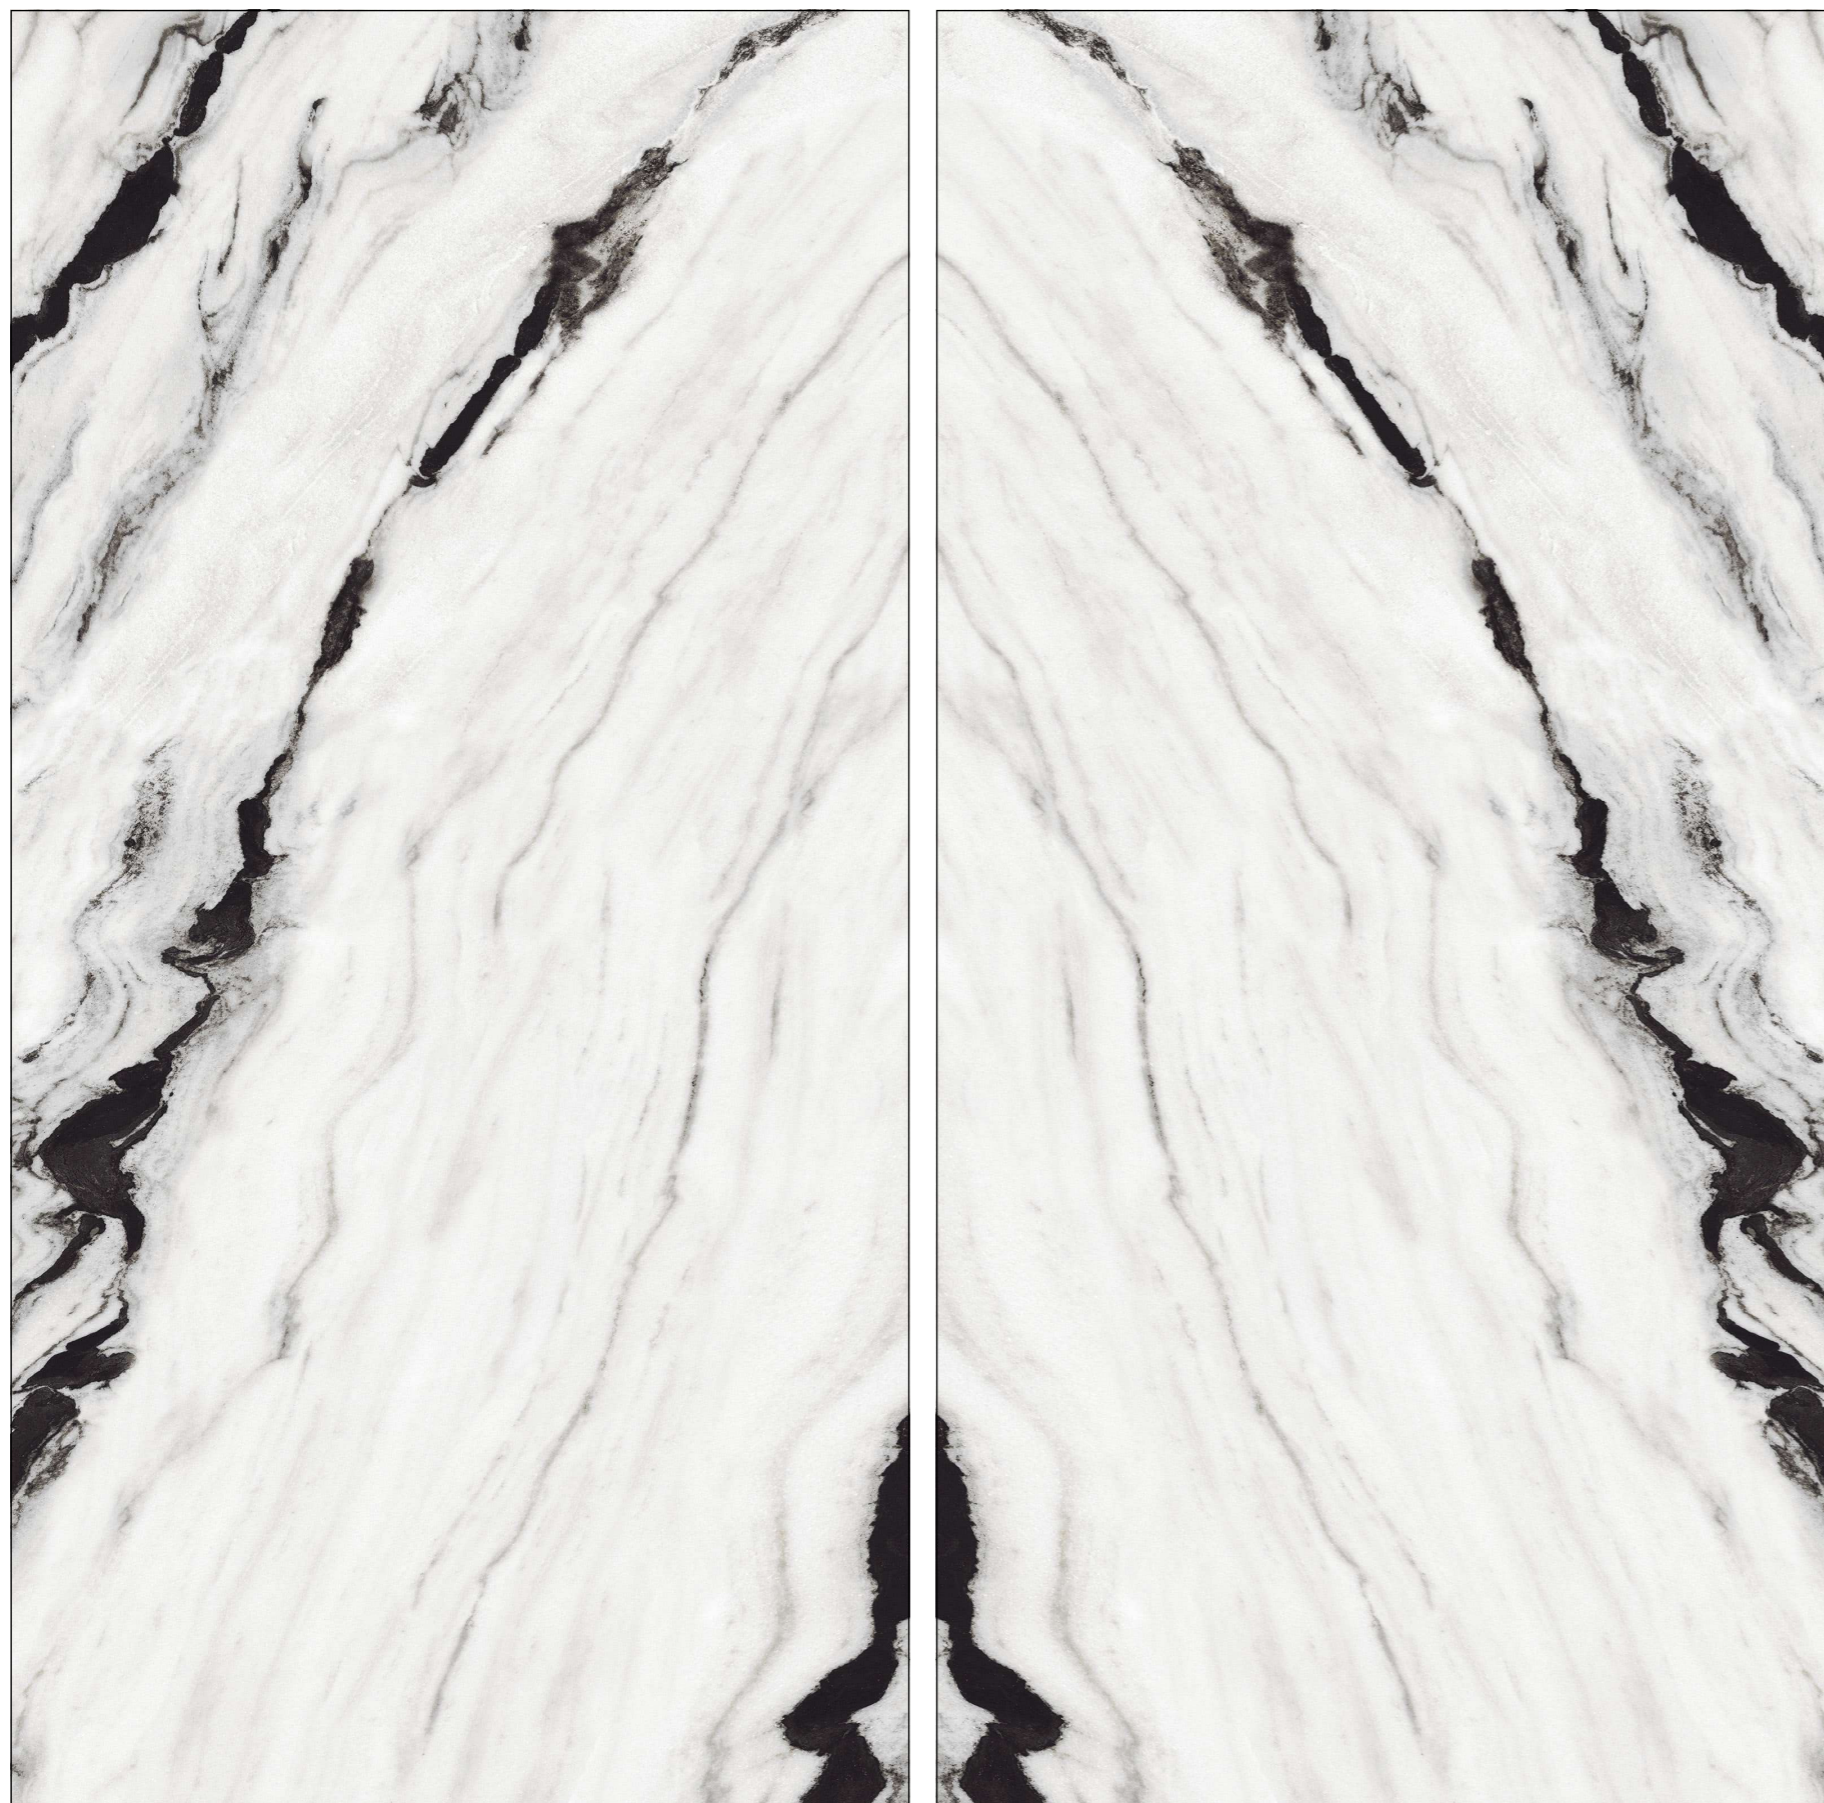

OSCAR WILDE

WHITE BODY

SIZE
1600x3200 MM

FINISH
GLOSSY & MATT

THICKNESS
12 & 20 MM

TOUCH FOR
360 VIRTUAL & WALKTHROUGH

RANDOM : 02

PANDA WHITE_BM