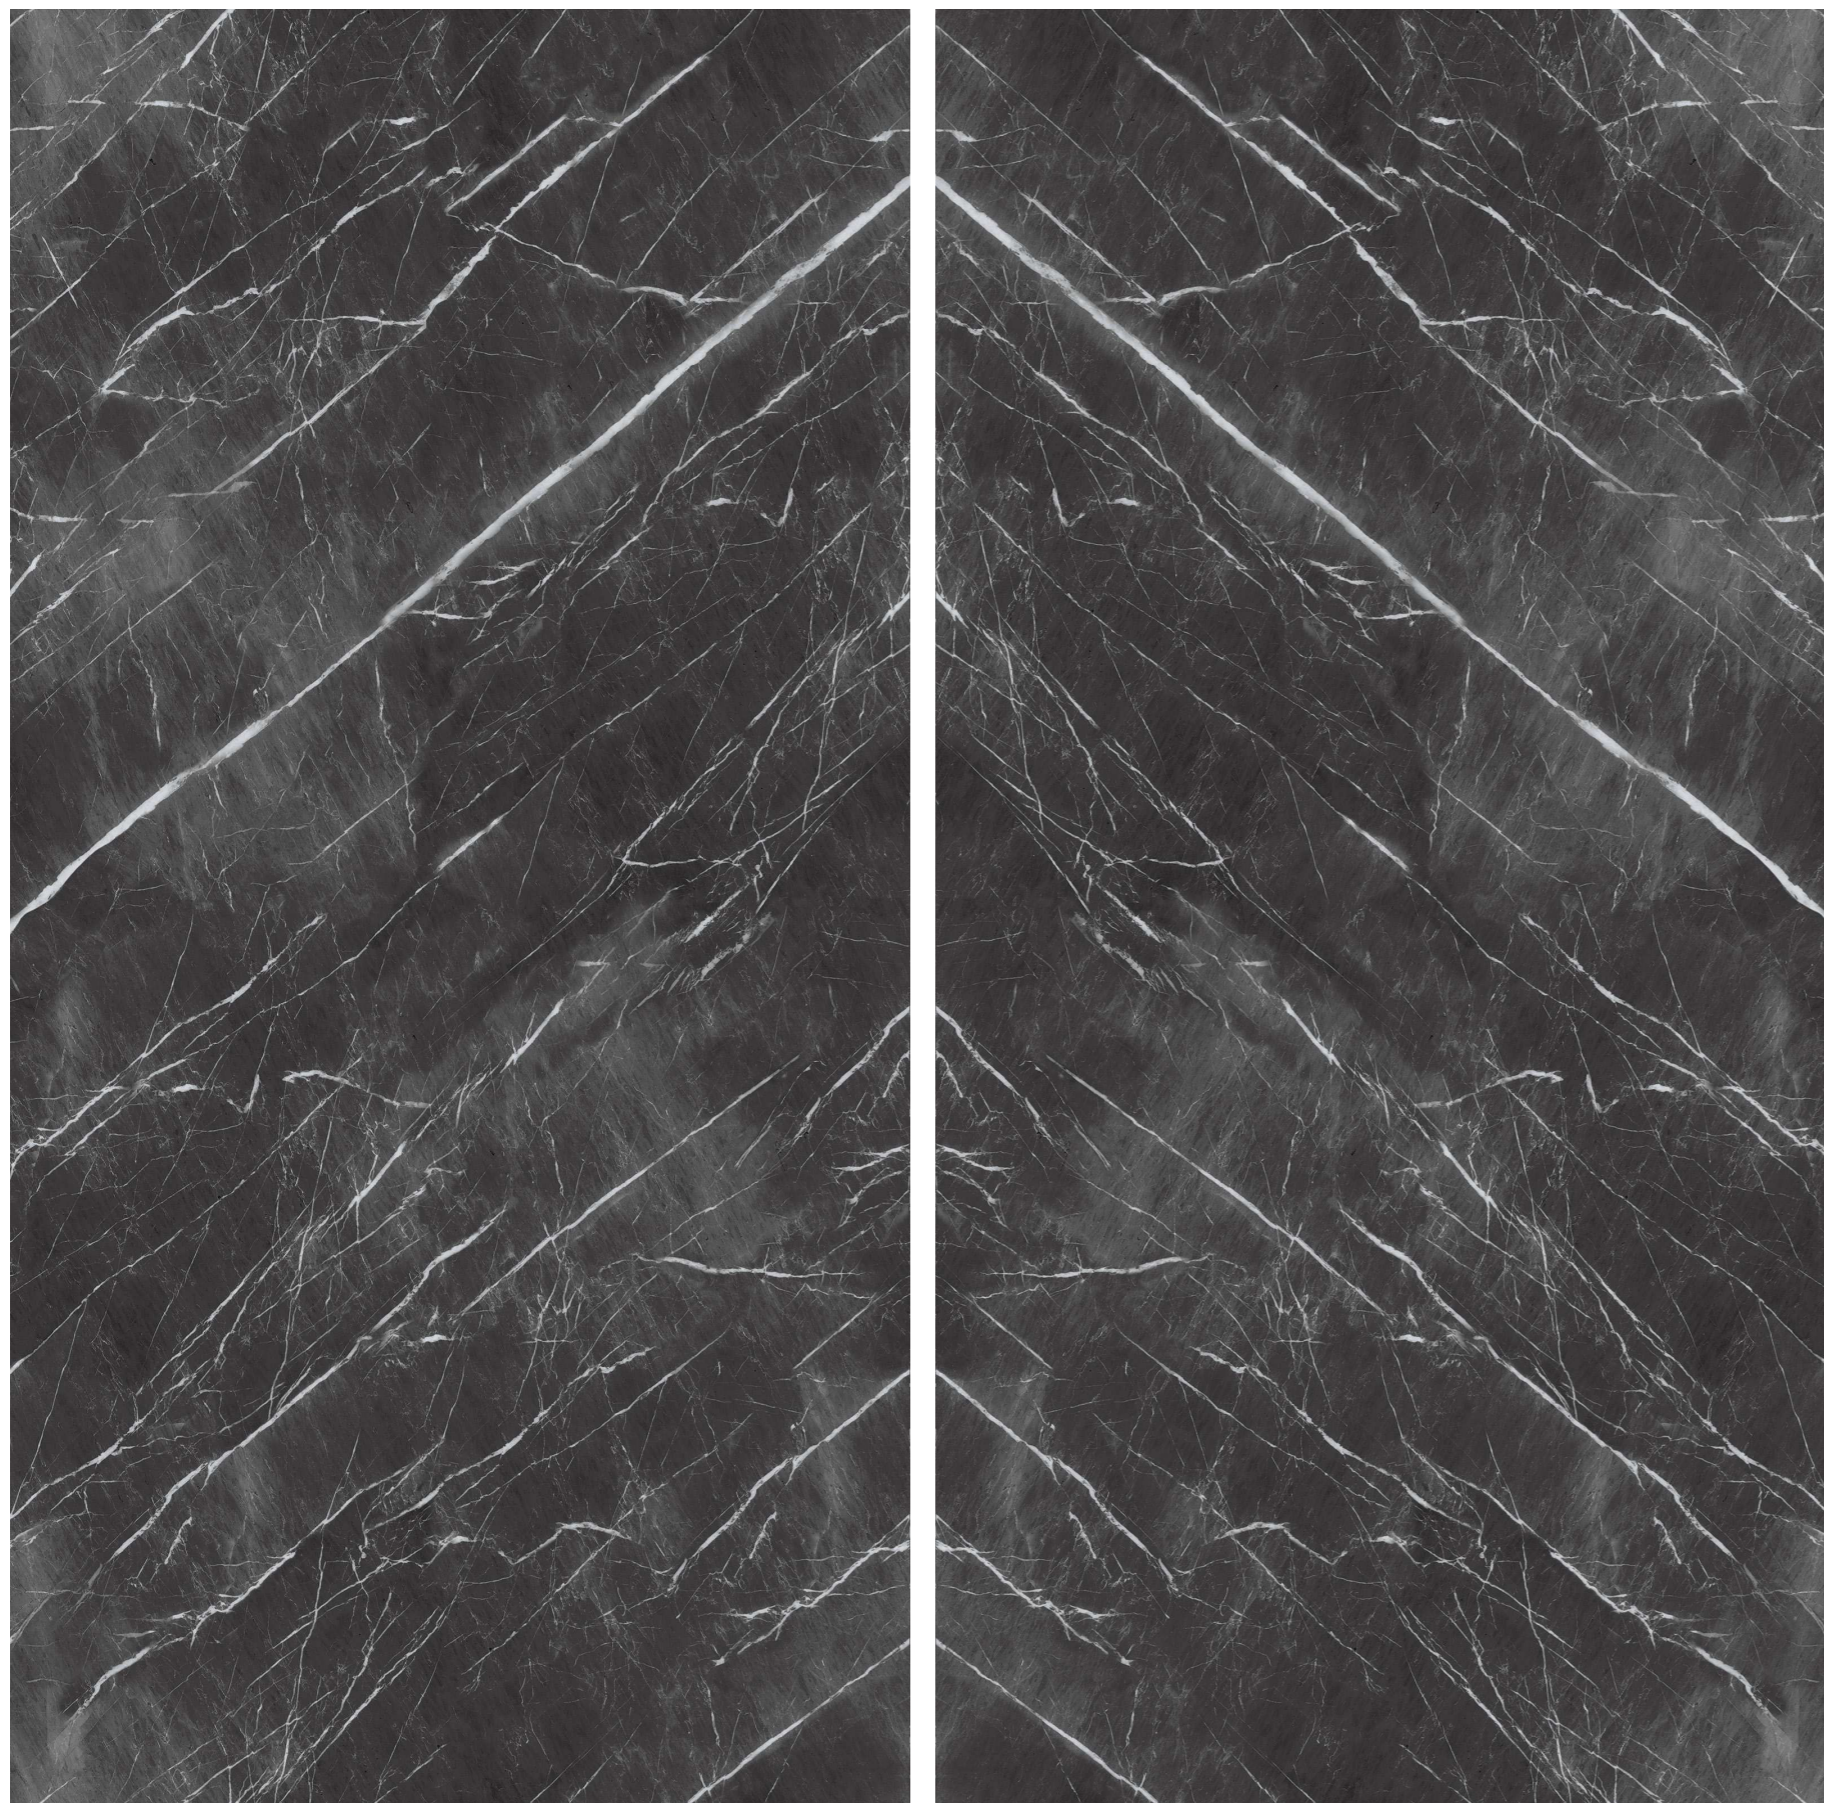

BLACK BODY

SIZE
1600x3200 MM

FINISH
GLOSSY & MATT

THICKNESS
12 & 20 MM

TOUCH FOR
360 VIRTUAL & WALKTHROUGH

RANDOM : 02

TITANIUM STEEL_BM

BLACK BODY