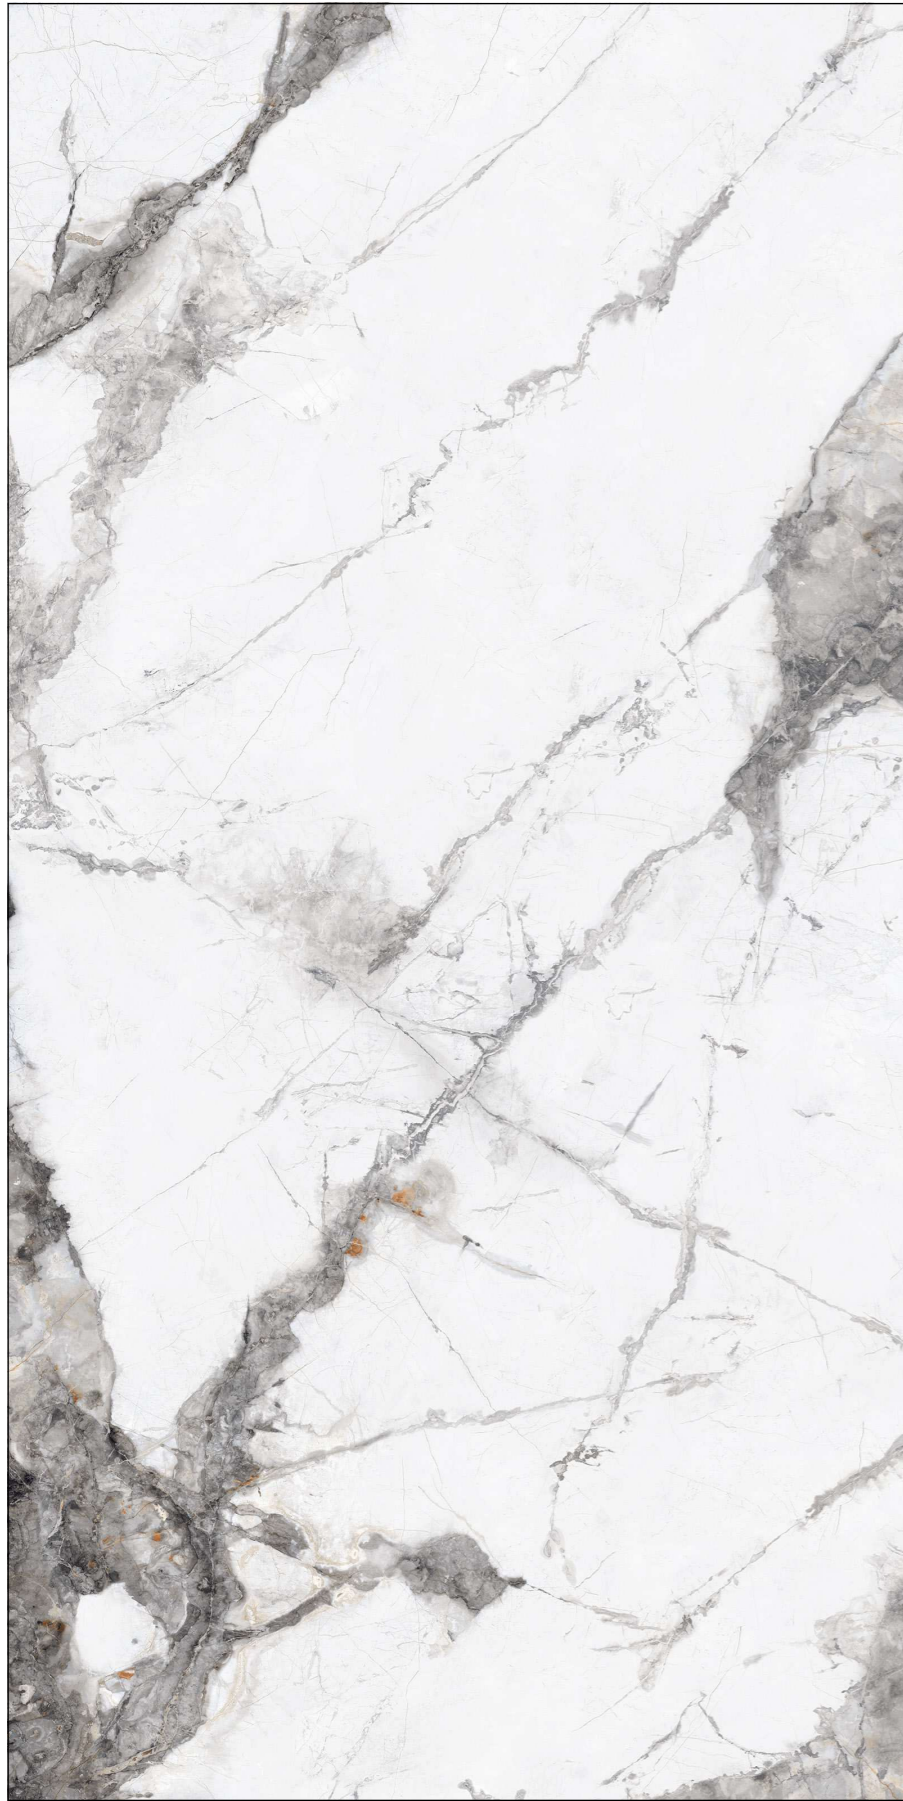

WHITE BODY

SIZE
1600x3200 MM

FINISH
GLOSSY & MATT

THICKNESS
12 & 20 MM

TOUCH FOR
360 VIRTUAL & WALKTHROUGH

RANDOM : 02

BIANCO SUPERIOR

RANDOM : 02