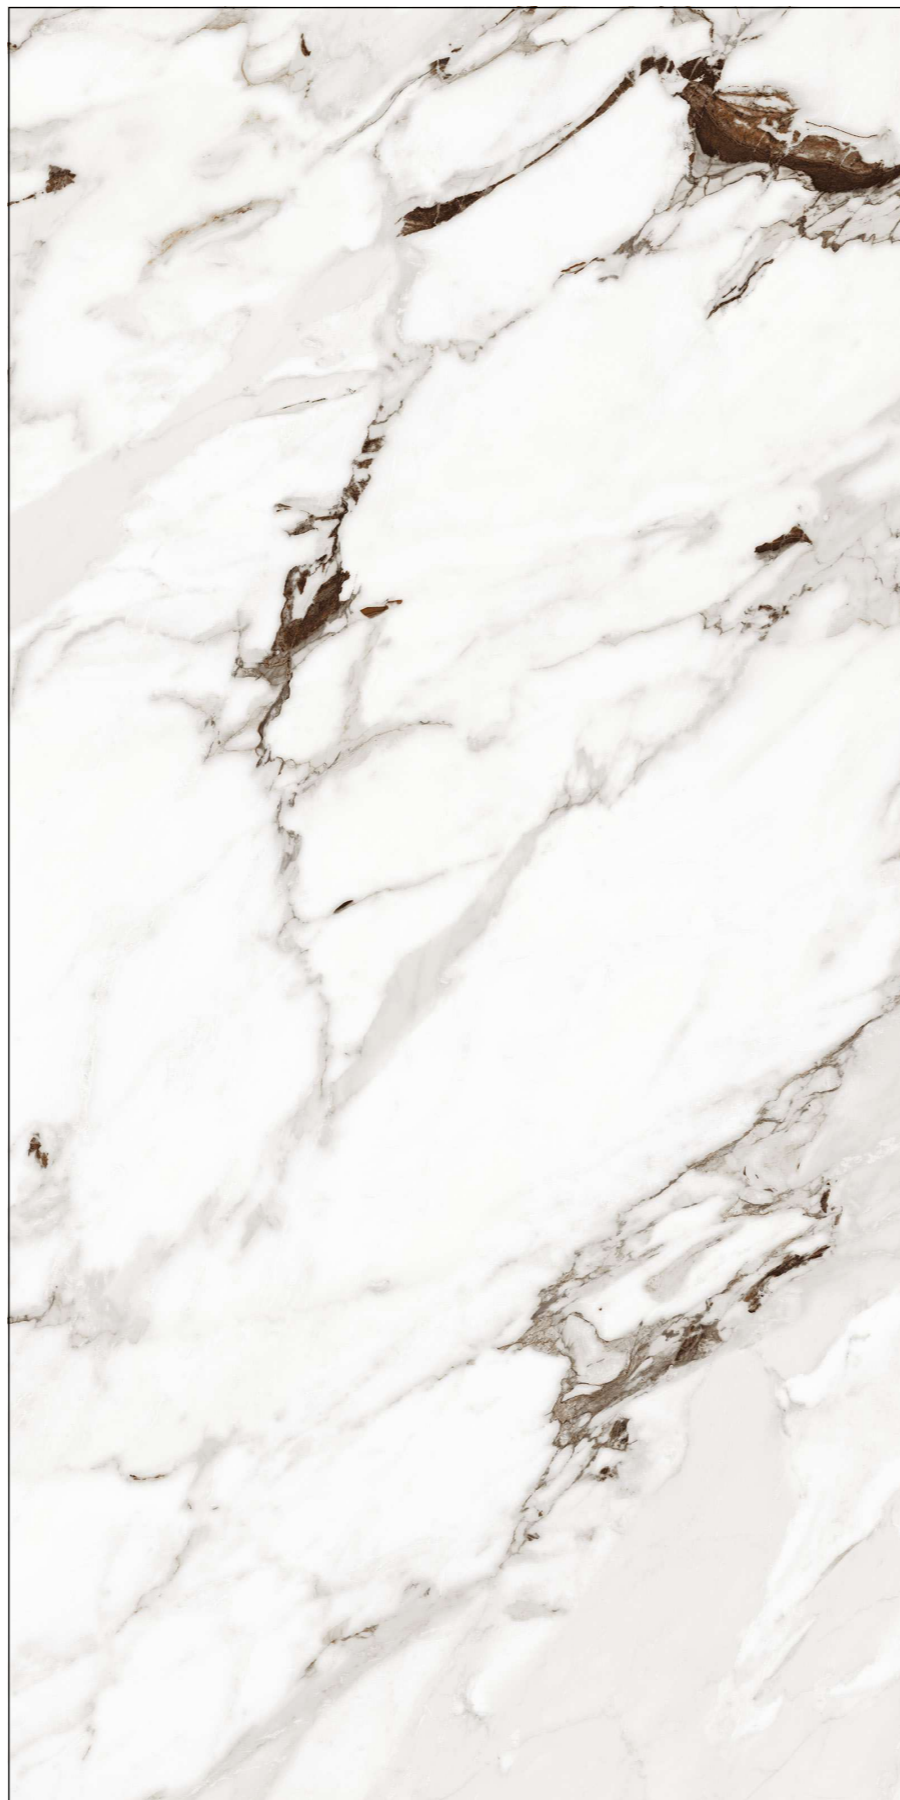

RANDOM : 02

VENING STATUARIO

WHITE BODY

SIZE
1600x3200 MM

FINISH
GLOSSY & MATT

THICKNESS
12 & 20 MM

TOUCH FOR
360 VIRTUAL & WALKTHROUGH