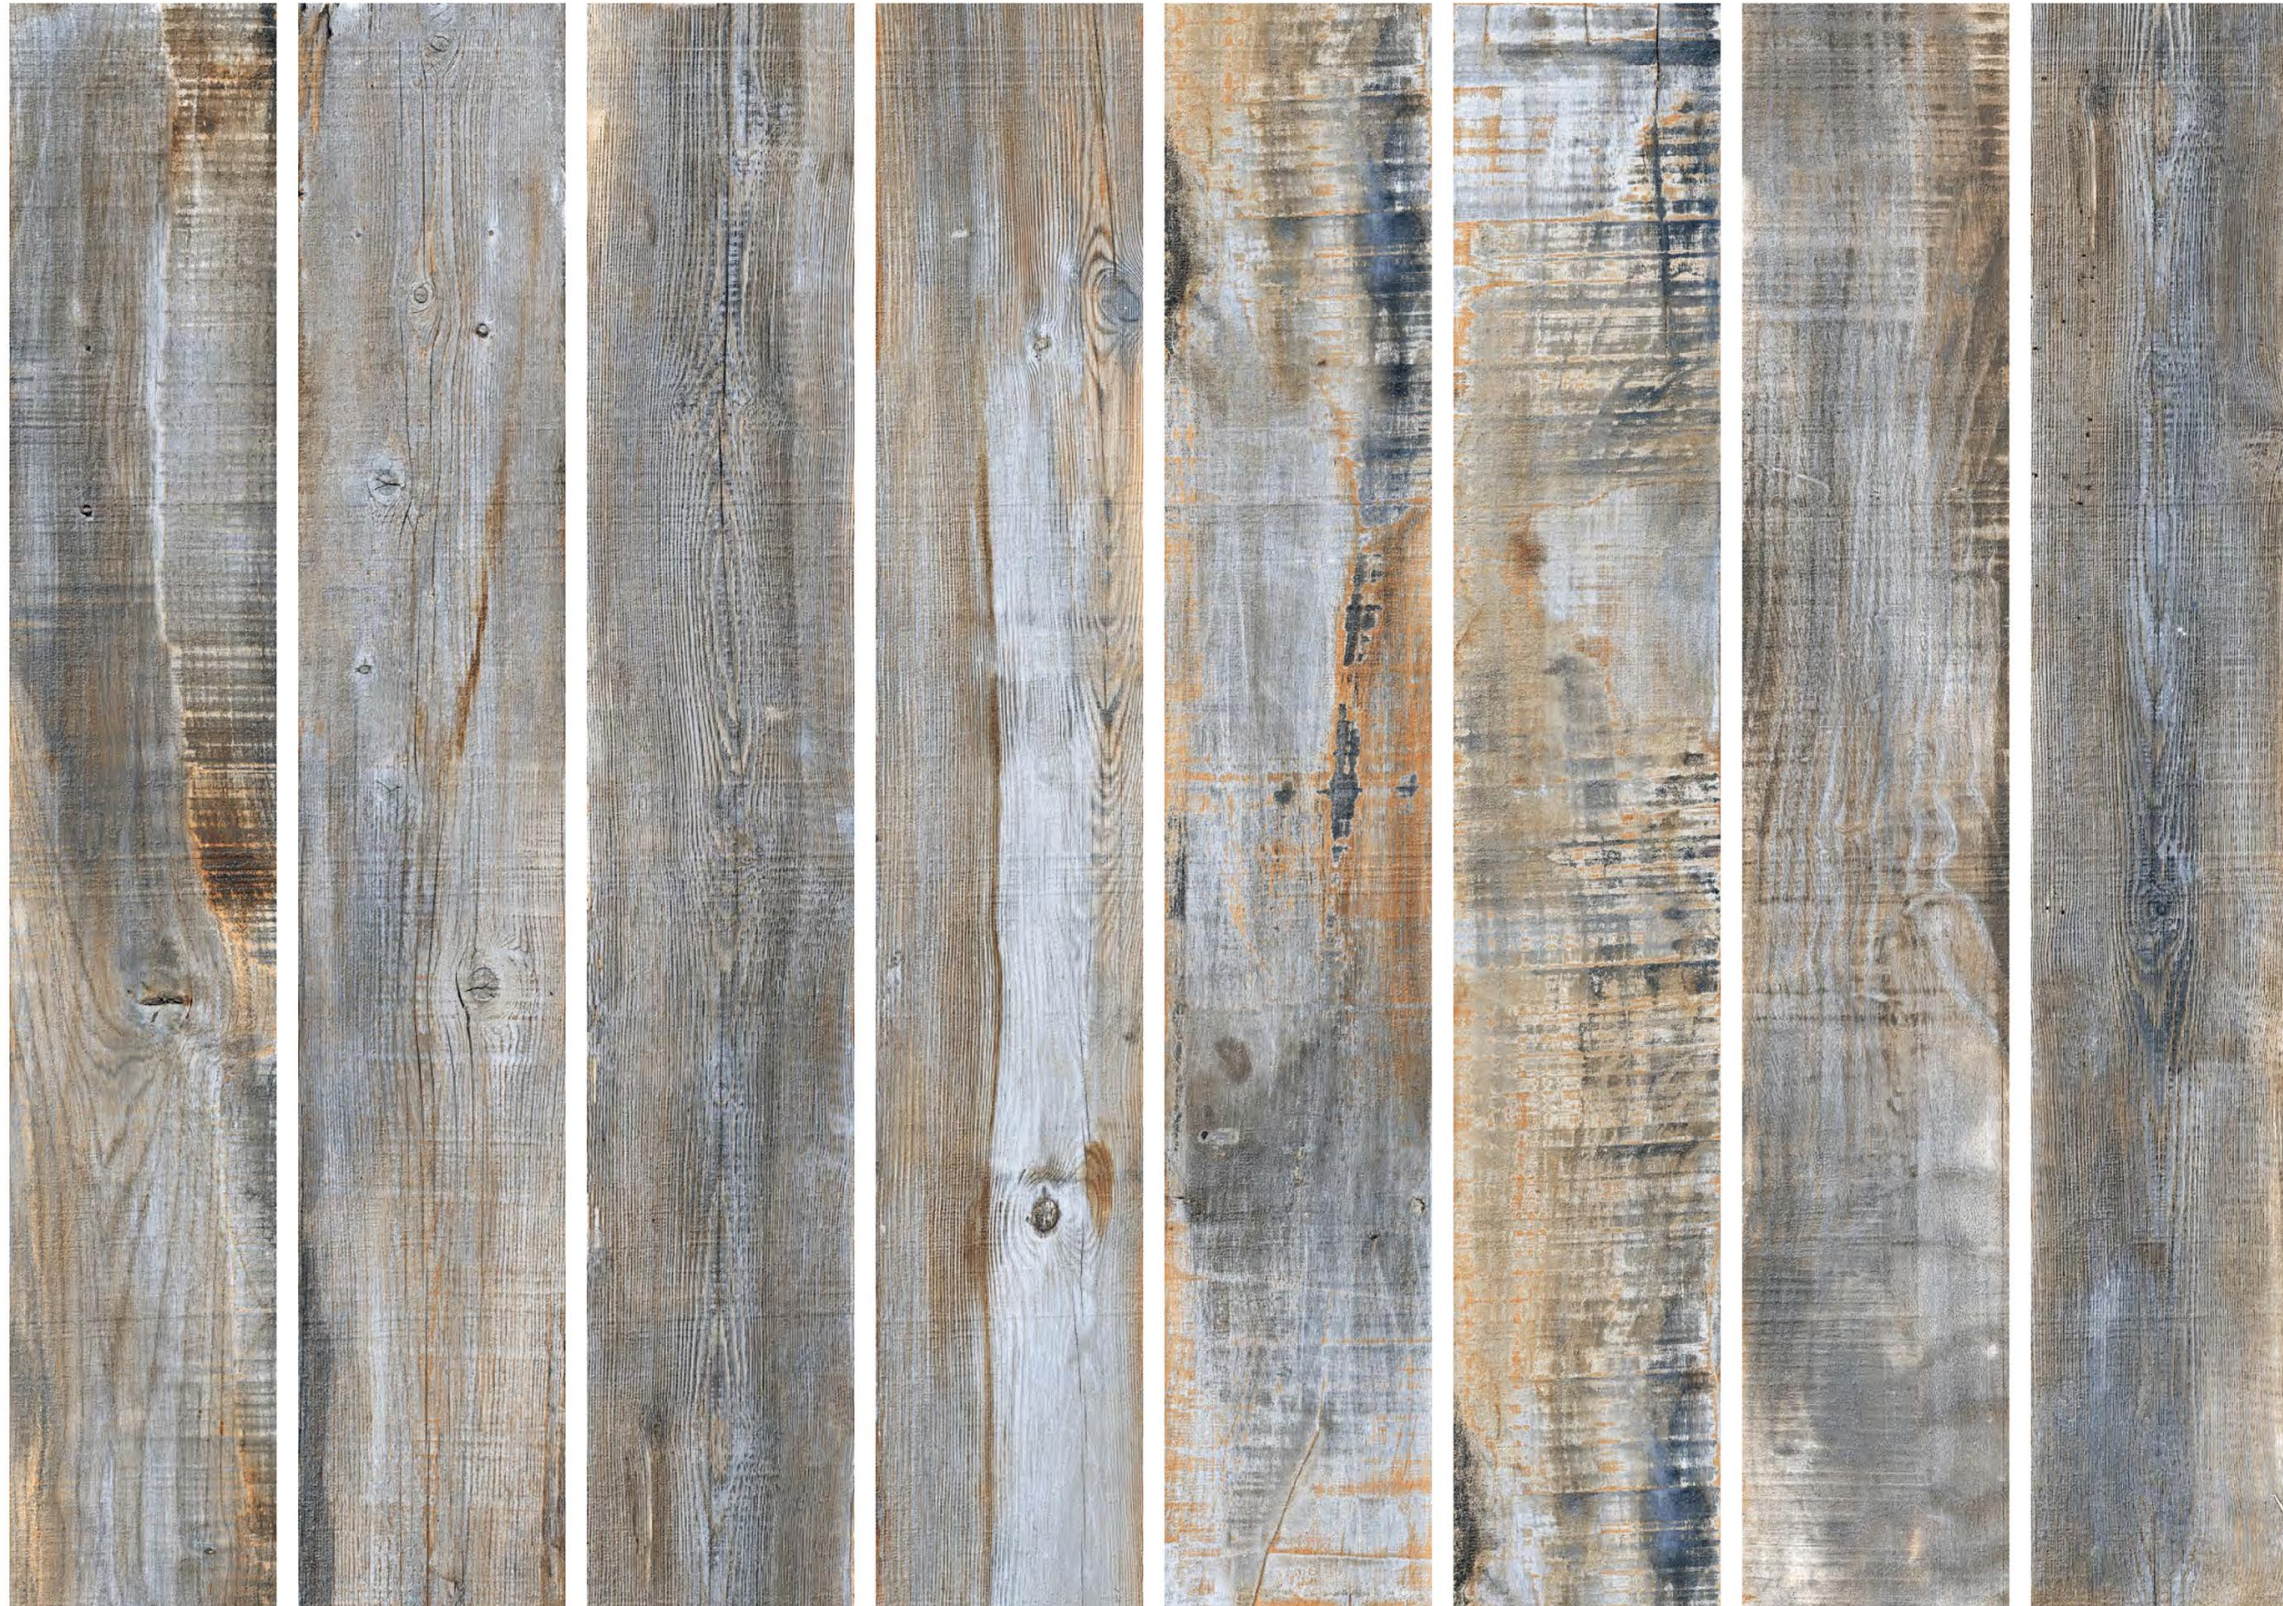

BIRCHWOOD

BIRCHWOOD ANCIENT

200X1200MM / 20X120CM

RANDOMS

08

THICKNESS

9MM

FINISH

MATT RELIEF

V2