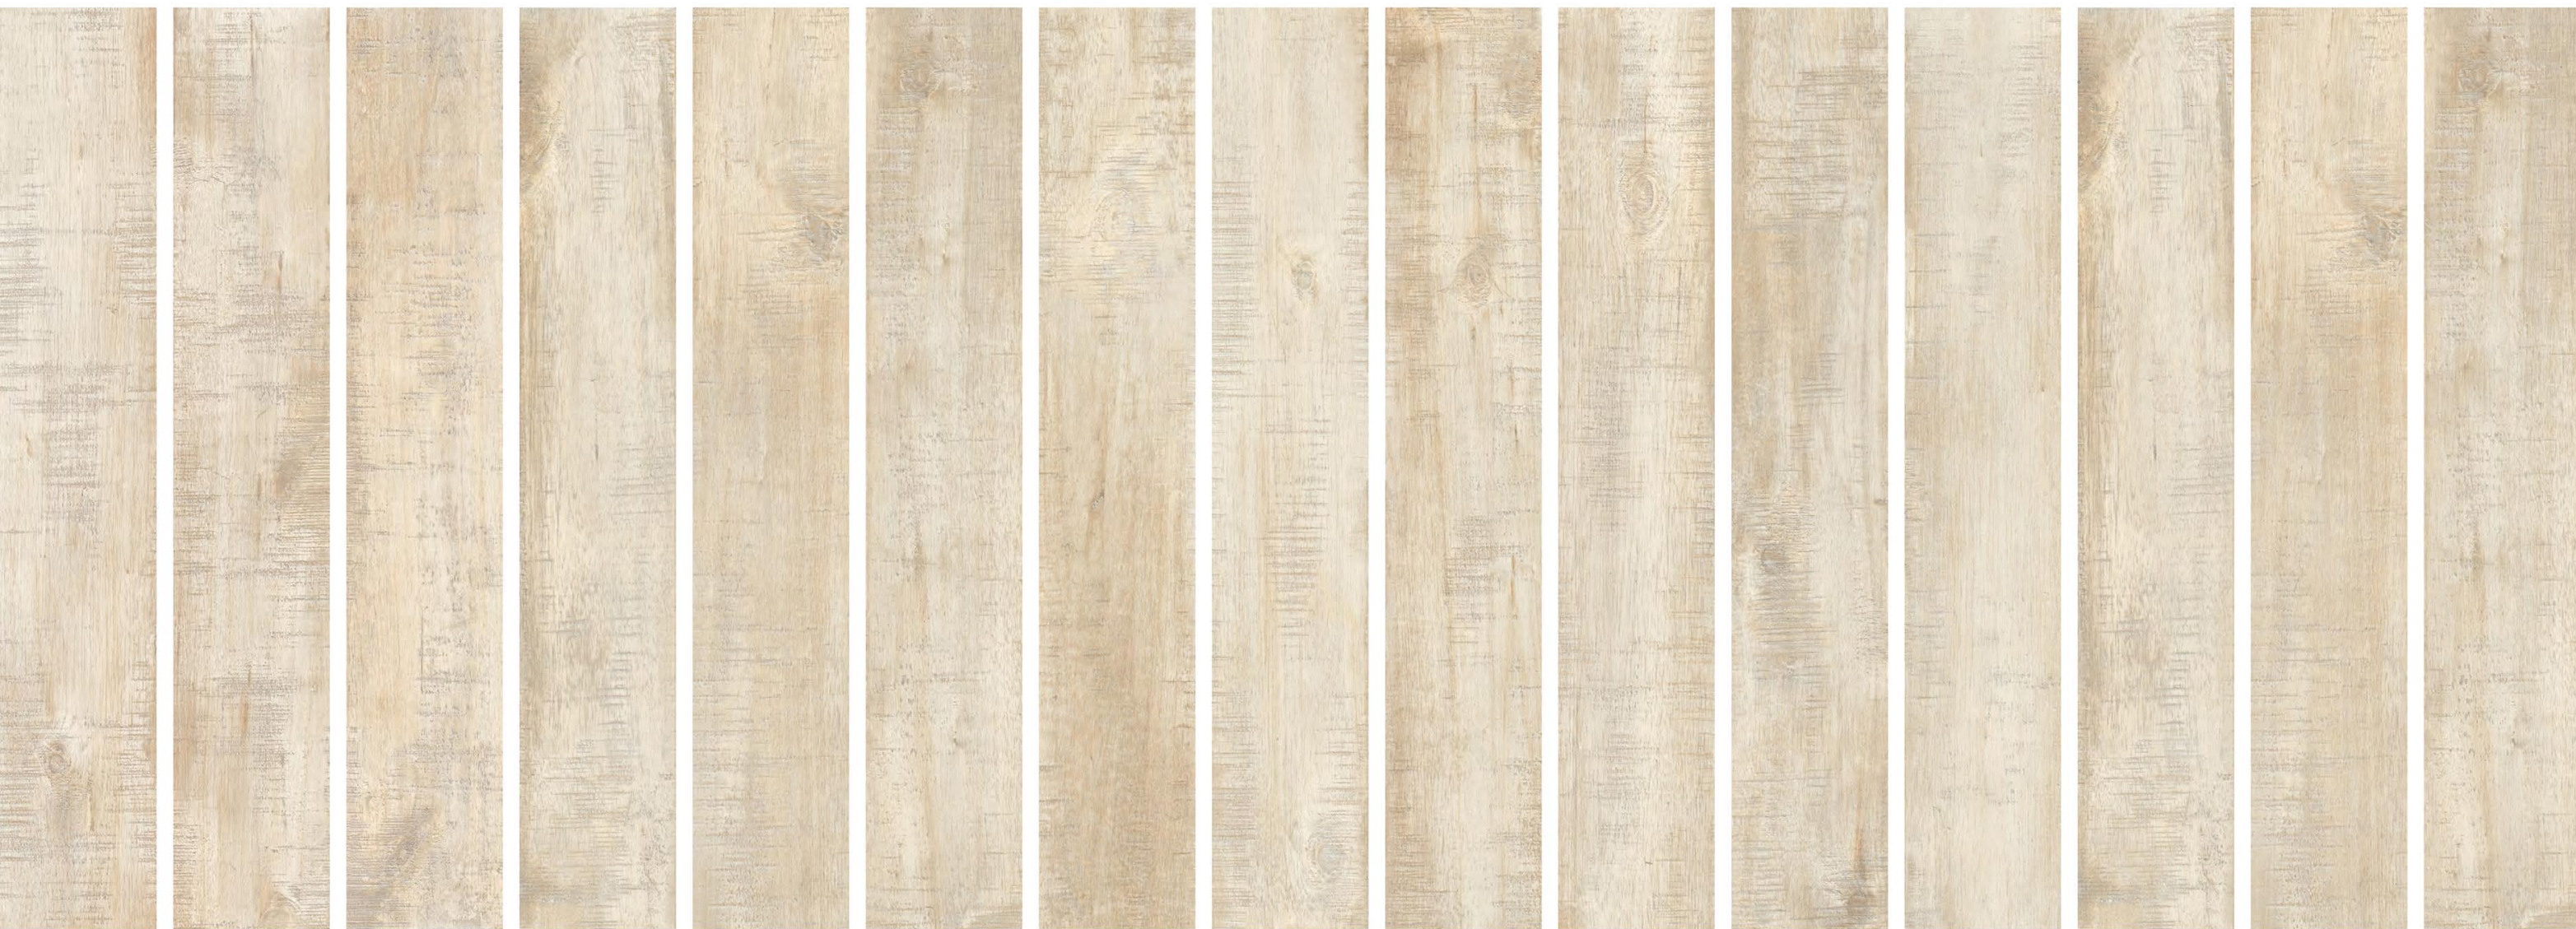

SEQUOIA

SEQUOIA MAPLE

200X1200MM / 20X120CM

RANDOMS

15

THICKNESS
9MM

FINISH

CARVING

V2