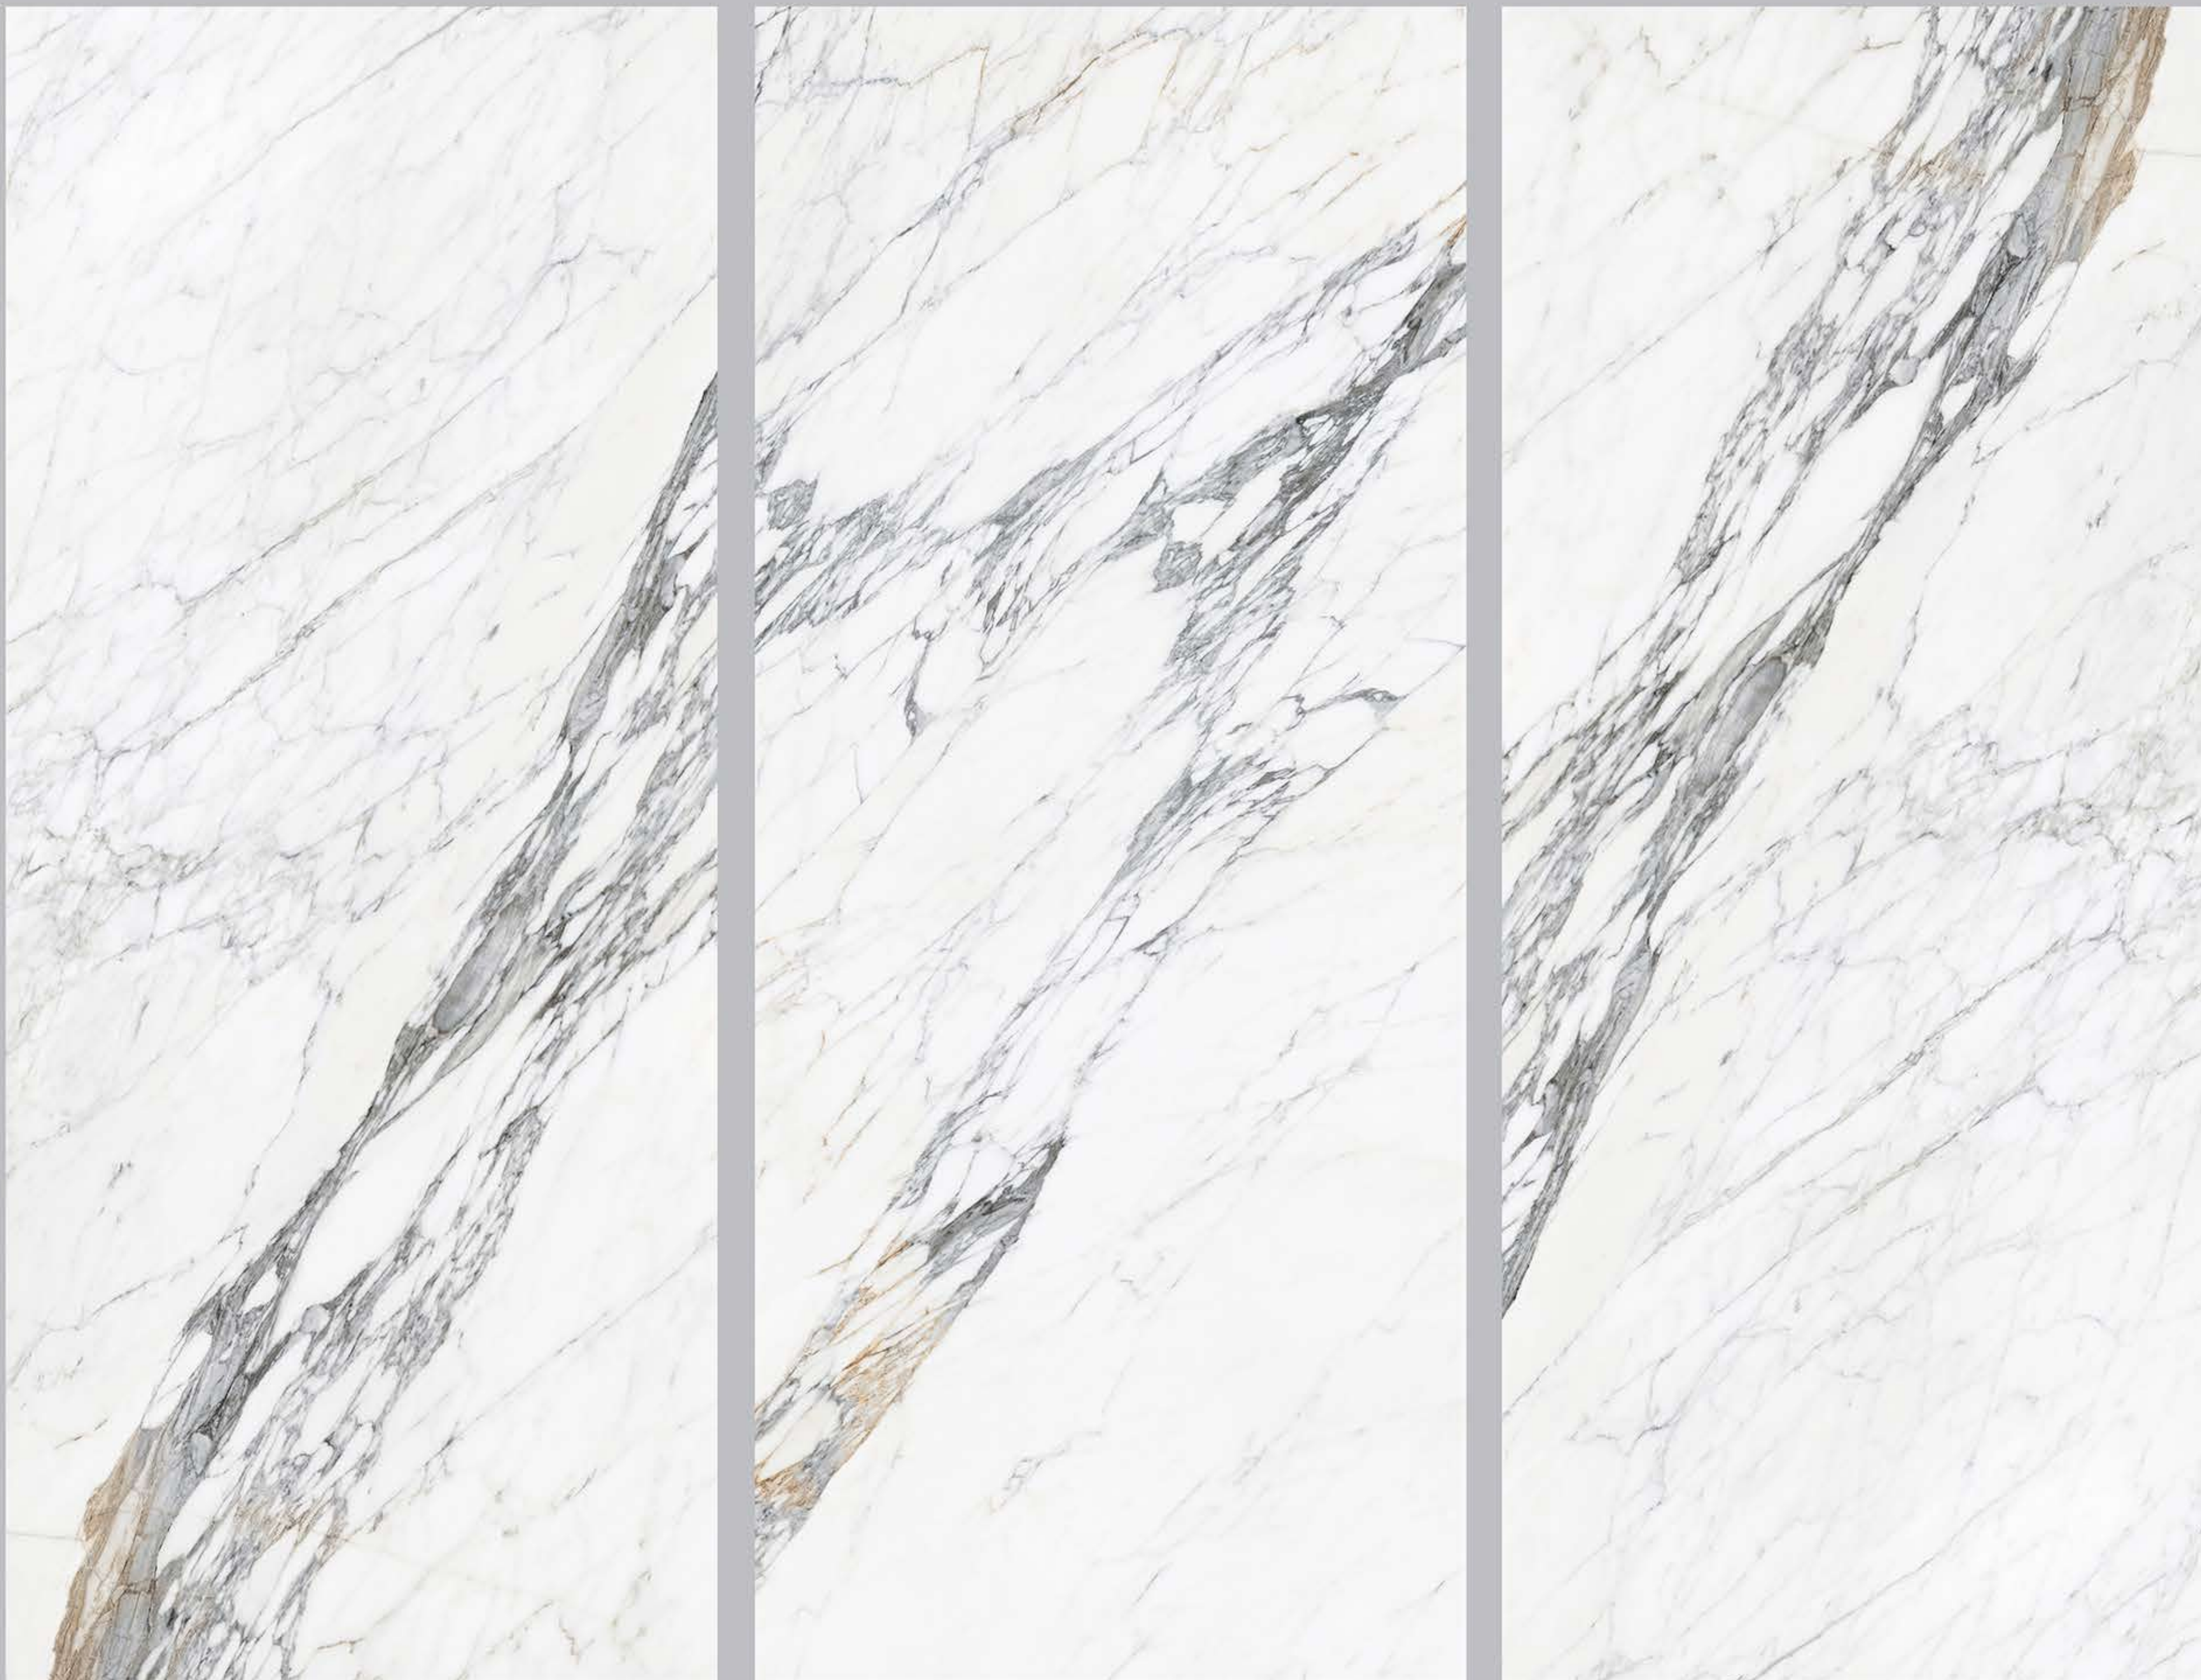

Statuario Magia

Size	Surface	Random	Thickness	Type
1200X2800mm	LAGECY	2	6mm	GVT Body
	PULIDO		9mm