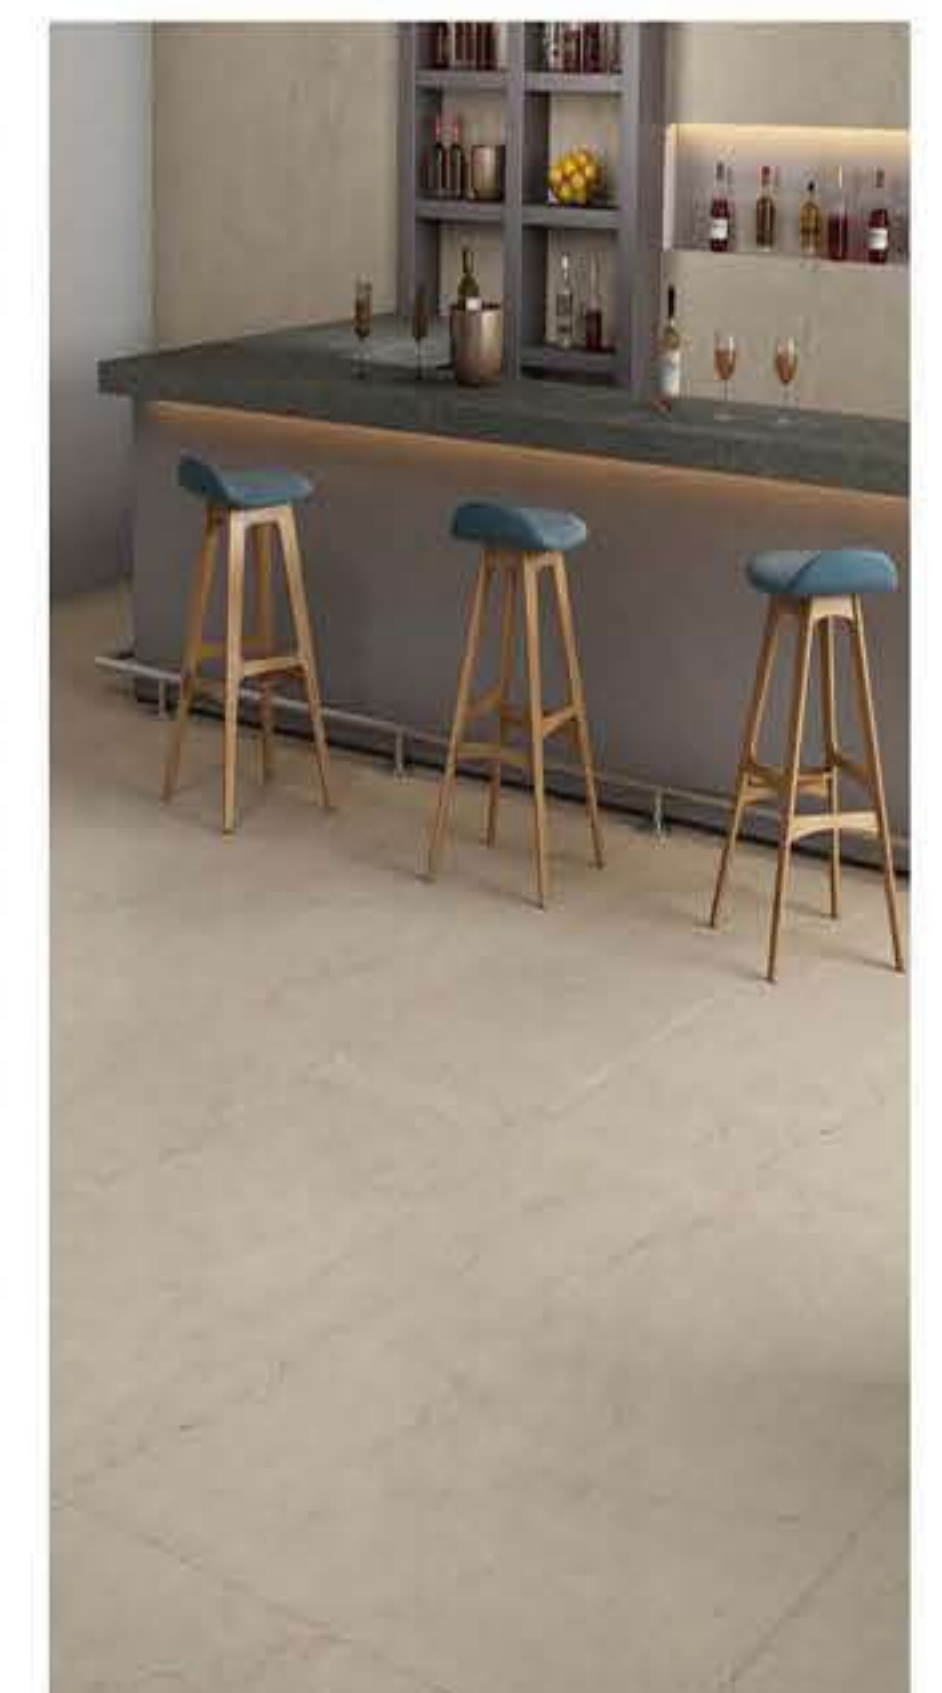

Fireplace

Restaurant

Wall Cladding

Elevation

Floor Covering

Apollo White

Size	Surface	Random	Thickness	Type
1200X2800mm	LAGECY	3	6mm	GVT Body
	PULIDO		9mm	

Arbescato CONTINUE