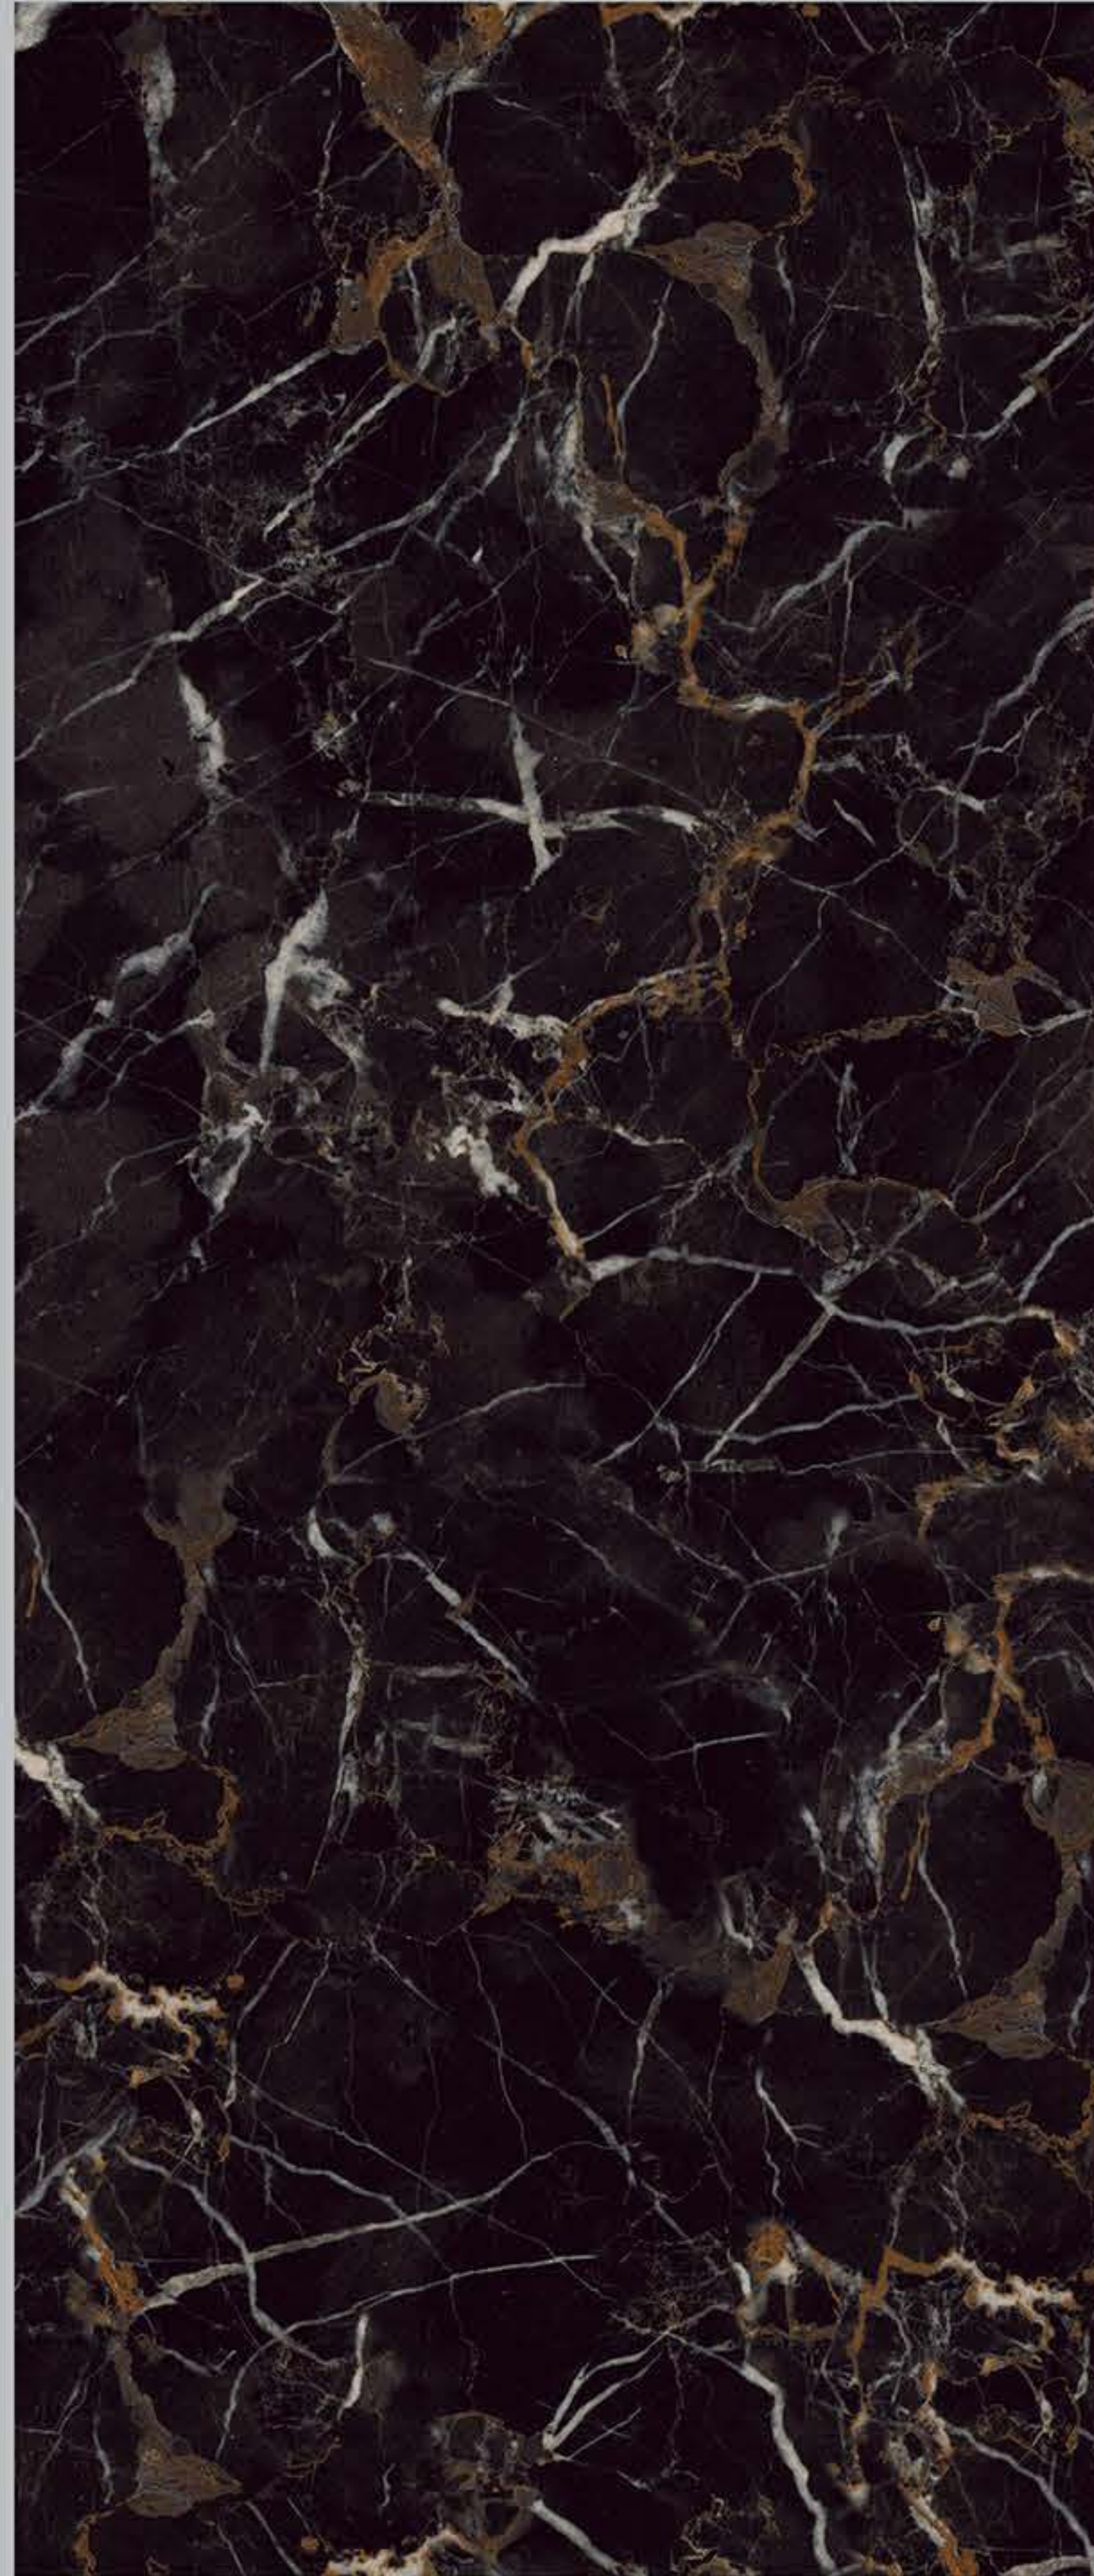

Botanic Black

Size	Surface	Random	Thickness	Type
1200X2800mm	LAGECY	2	6mm	GVT Body
	PULIDO		9mm	

Esparada Nero

Size	Surface	Random	Thickness	Type
1200X2800mm	LAGECY	3	6mm	GVT Body
	PULIDO		9mm	

Infinito

Size	Surface	Random	Thickness	Type
1200X2800mm	LAGECY	2	6mm	GVT Body
	PULIDO		9mm	