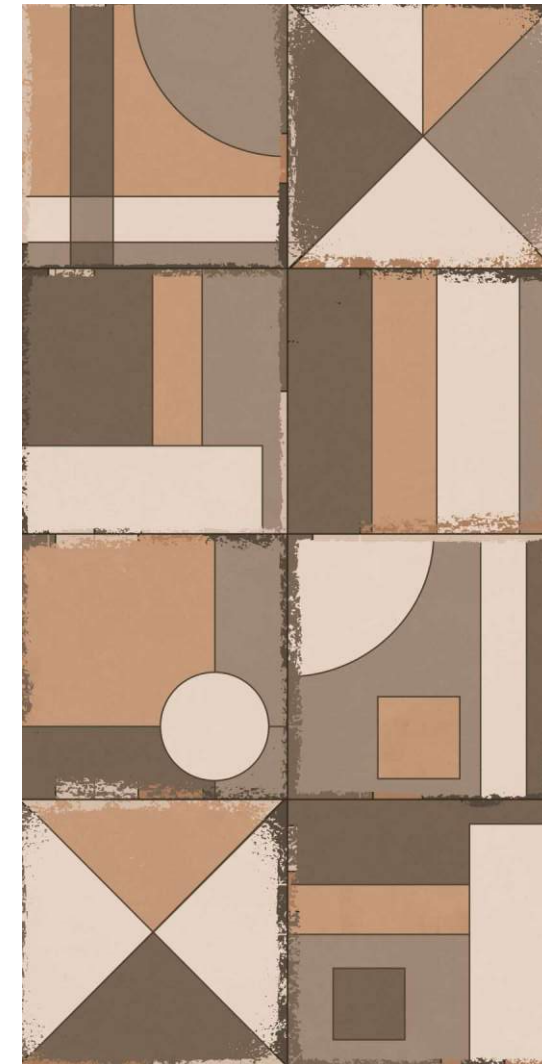

PICASSO LIGHT

600x1200mm
60x120cm / 2'x4'

No Effect
Matt Finish

PICASSO DARK

600x1200mm
60x120cm / 2'x4'

No Effect
Matt Finish

PICASSO DECOR

600x1200mm
60x120cm / 2'x4'