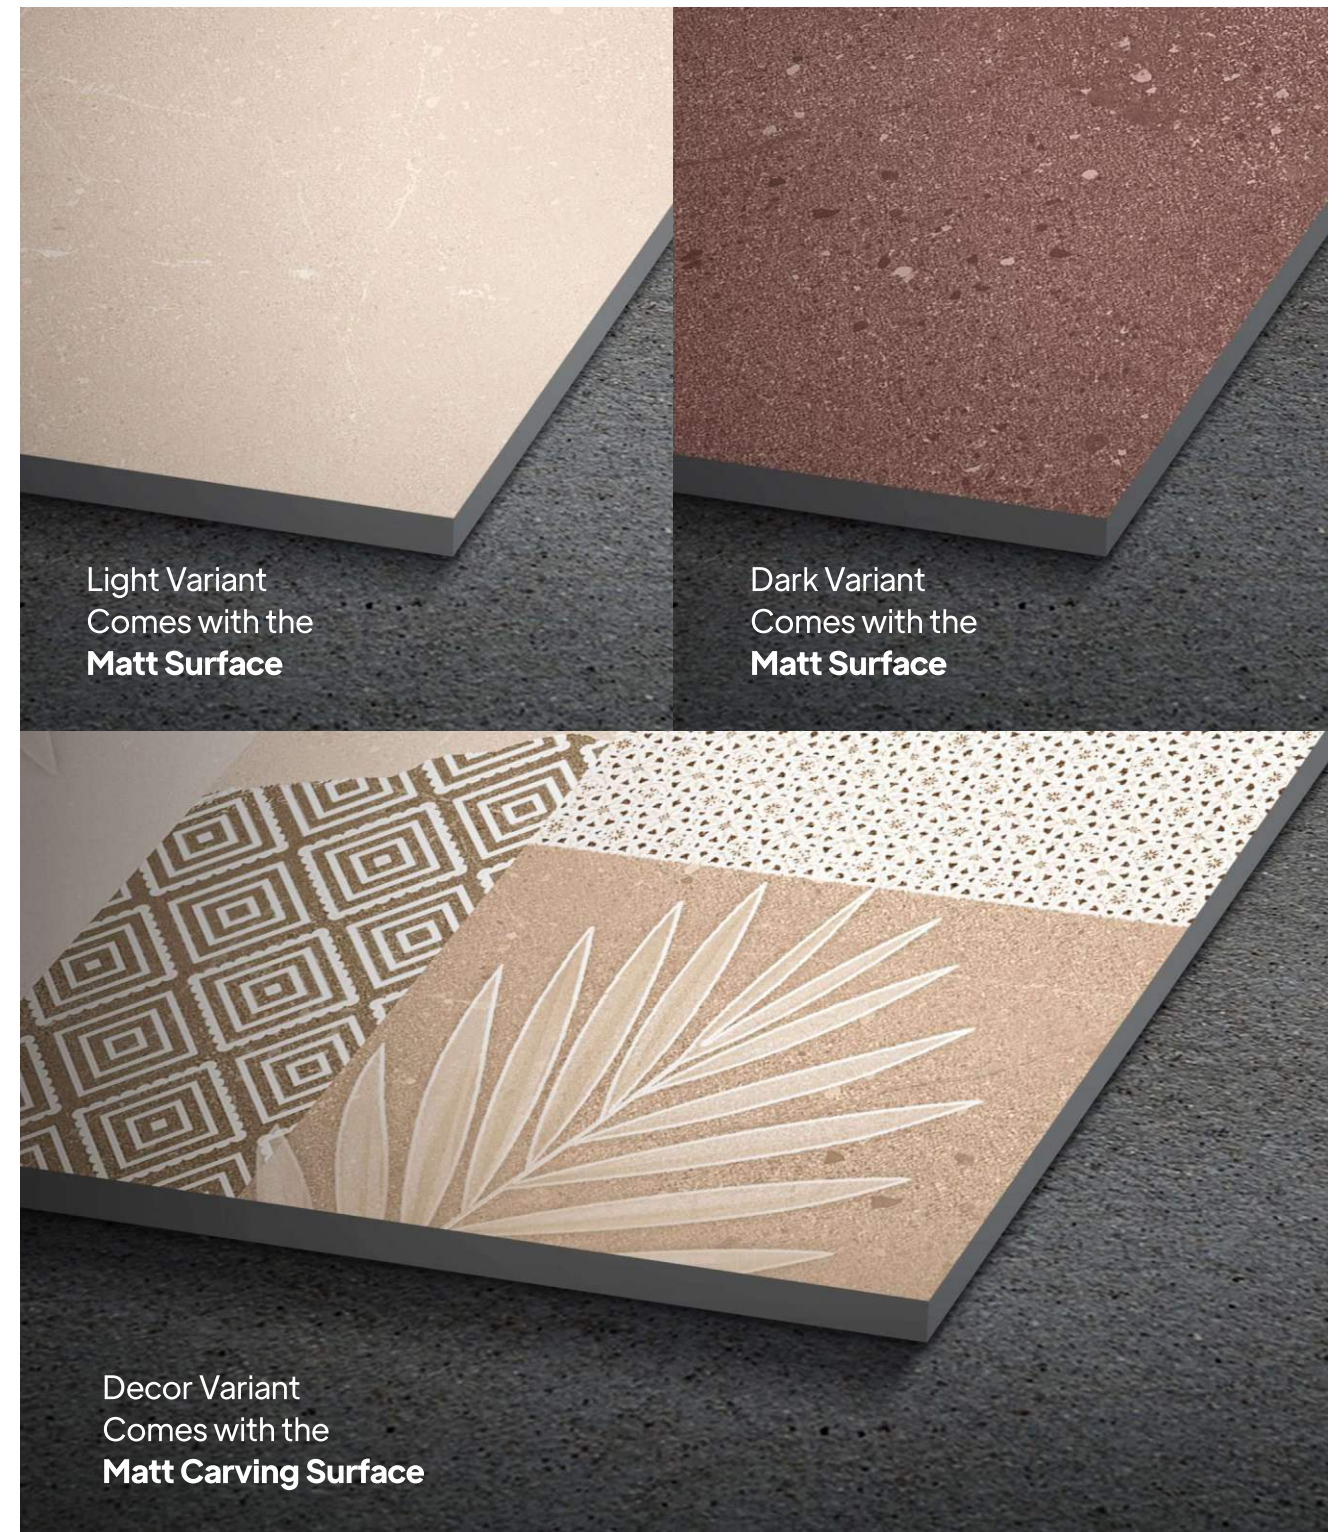

Stainproof

Waterproof

Product Advantages And Specifications

Product Range

ureza
GRANITO

Collection
Blaze

600x1200mm
60x120cm
2'x4'

Seemingly simple shapes
make for new visual ties and
individual atmospheres.