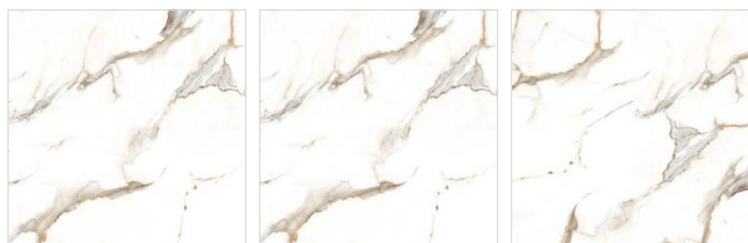

Available Size

SVPL 6060

CLICK HERE
TO SEE
THE PREVIEW

SIZE
1200x1200mm

FINISH
MATT

RANDOM
3

Available Size

ASIAN GREY