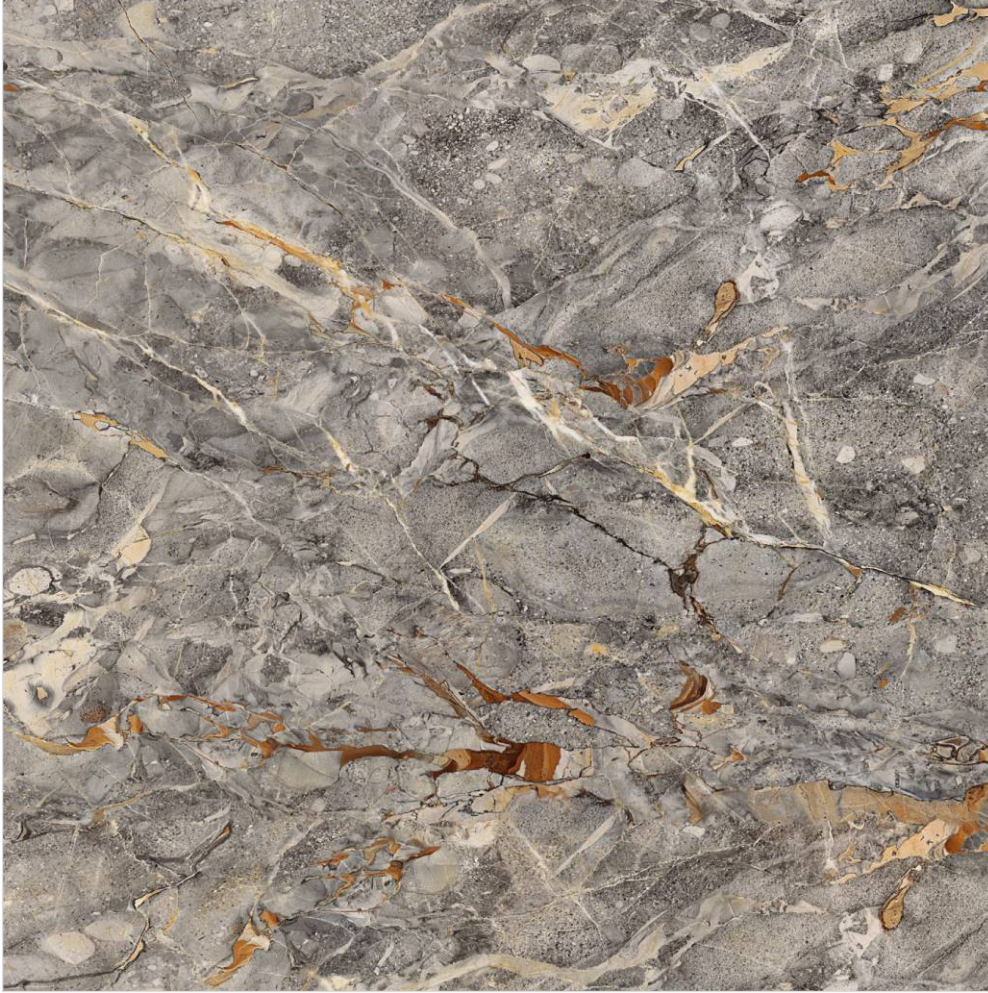

FINISH
MATT

RANDOM
5

Available Size

MORLAN NATURAL

CLICK HERE
TO SEE
THE PREVIEW

SIZE
1200x1200mm

FINISH
MATT

RANDOM
3