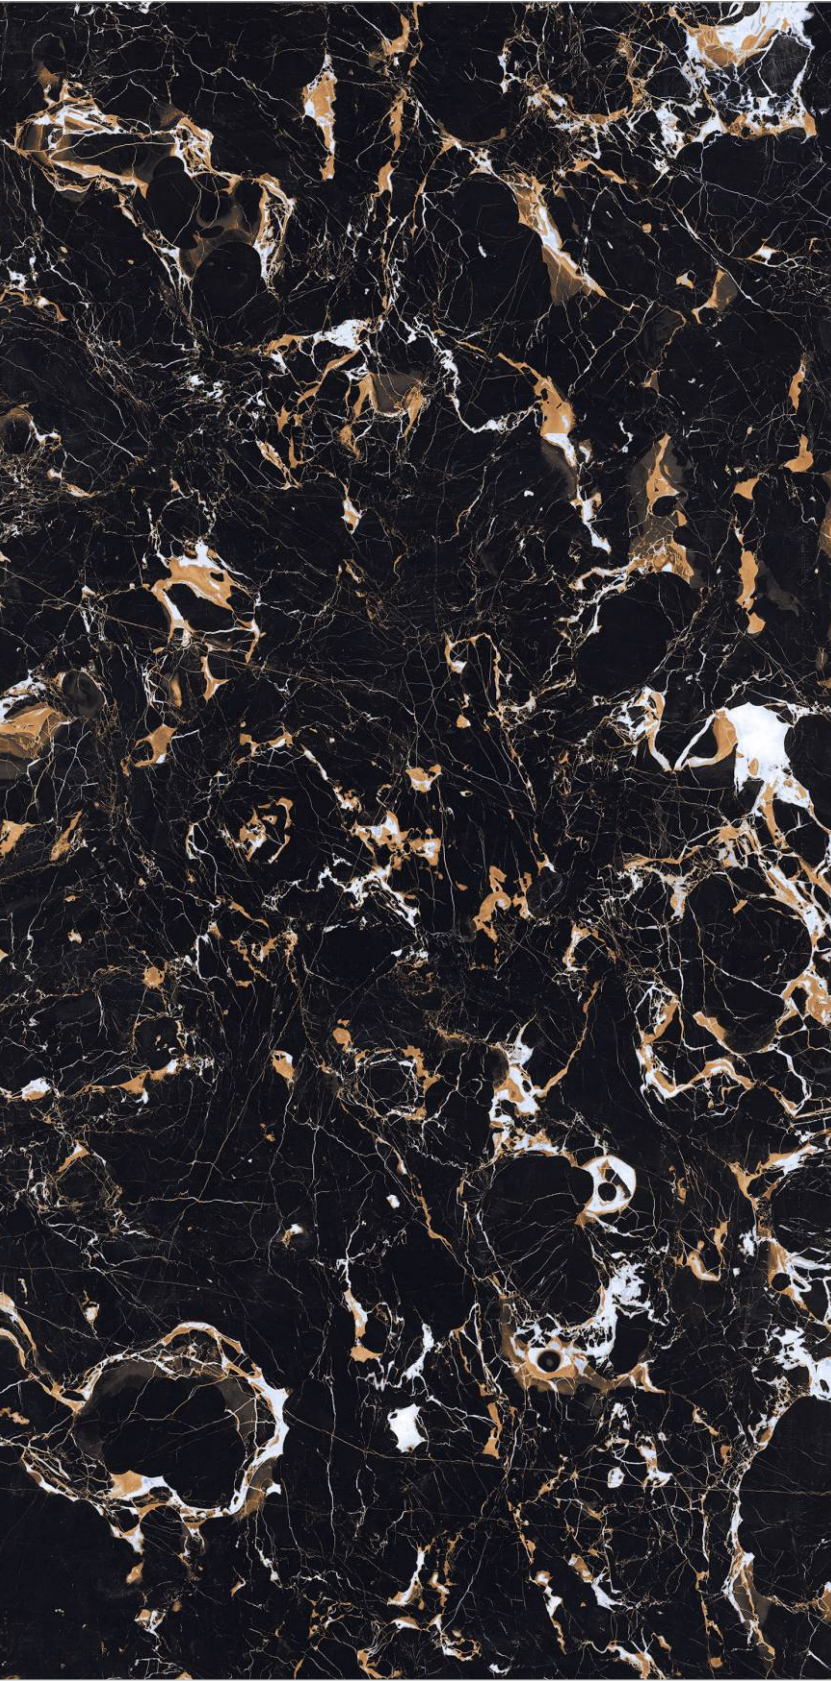

WALL
SAHARA BLACK

1200x2400mm

PORTORO GOLD

SURFACE
HIGH GLOSSY

FACES
2 RANDOM

* DARK HIGH GLOSSY SERIES

1200x2400mm

PERSIAN BLUE