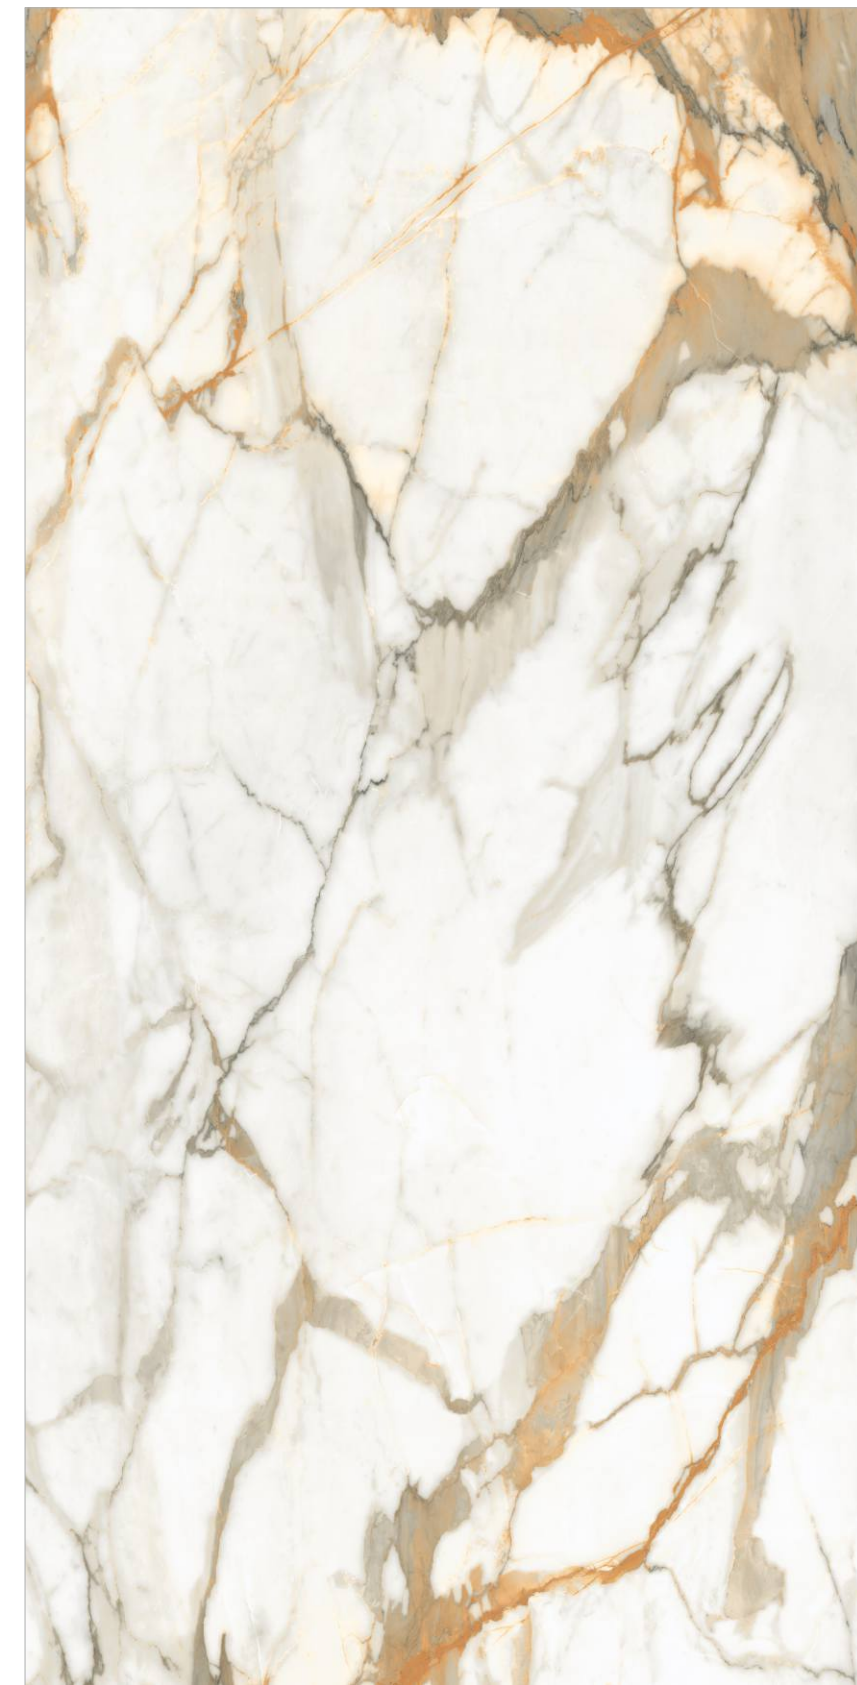

WALL
SAHARA BLACK - HIGH GLOSSY

1200x2400mm

CALACATTA UDI

SURFACE
RICH MATT

FACES
3 RANDOM

Rich
SURFACE

1200x2400mm

SUMMER WHITE