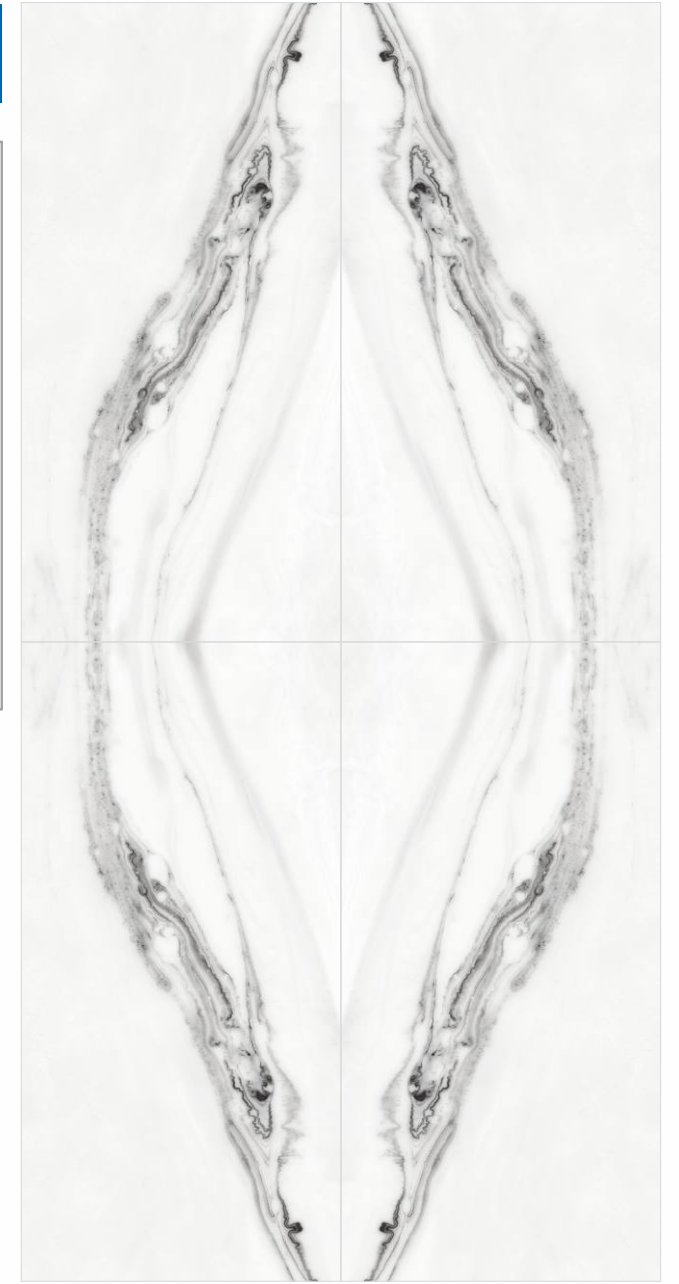

VIBRANIUM

SURFACE
HIGH GLOSSY

FACES
A+B BOOK MATCH

- *BOOK MATCH DESIGN