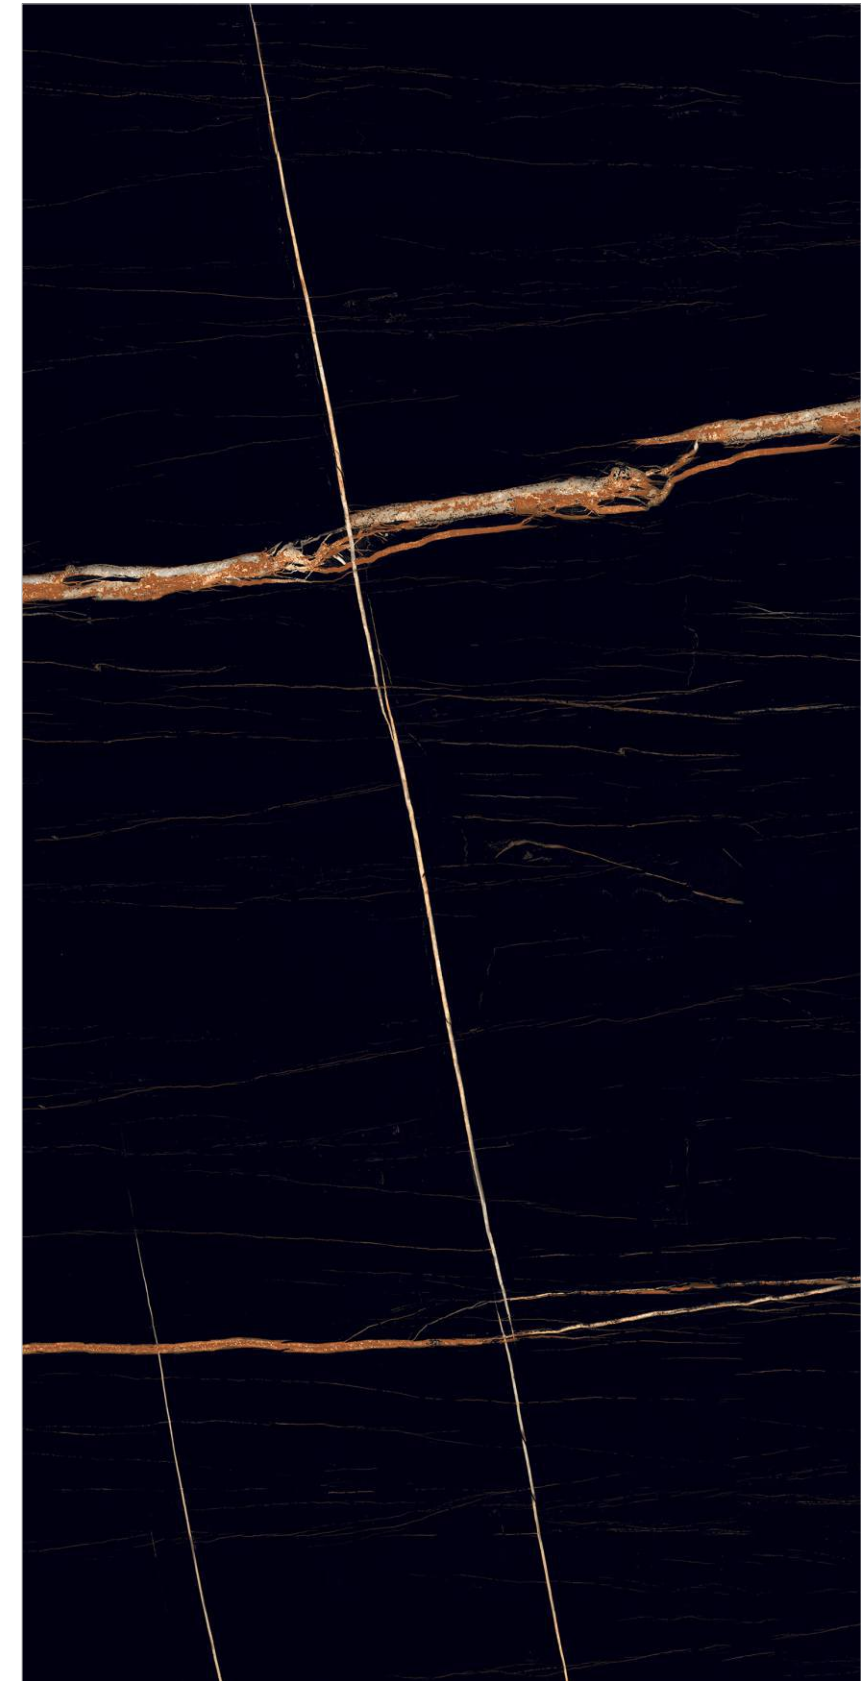

SAHARA BLACK

SURFACE
HIGH GLOSSY

FACES
2 RANDOM

* DARK HIGH GLOSSY SERIES