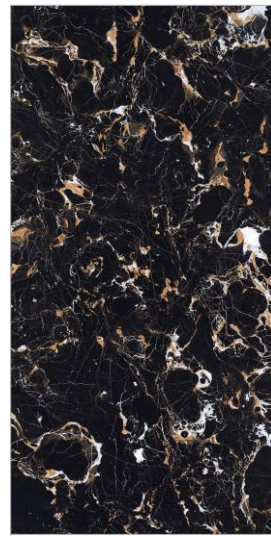

1200x2400mm

PORTORO GOLD

SURFACE
HIGH GLOSSY

FACES
2 RANDOM

* DARK HIGH GLOSSY SERIES

1200x2400mm