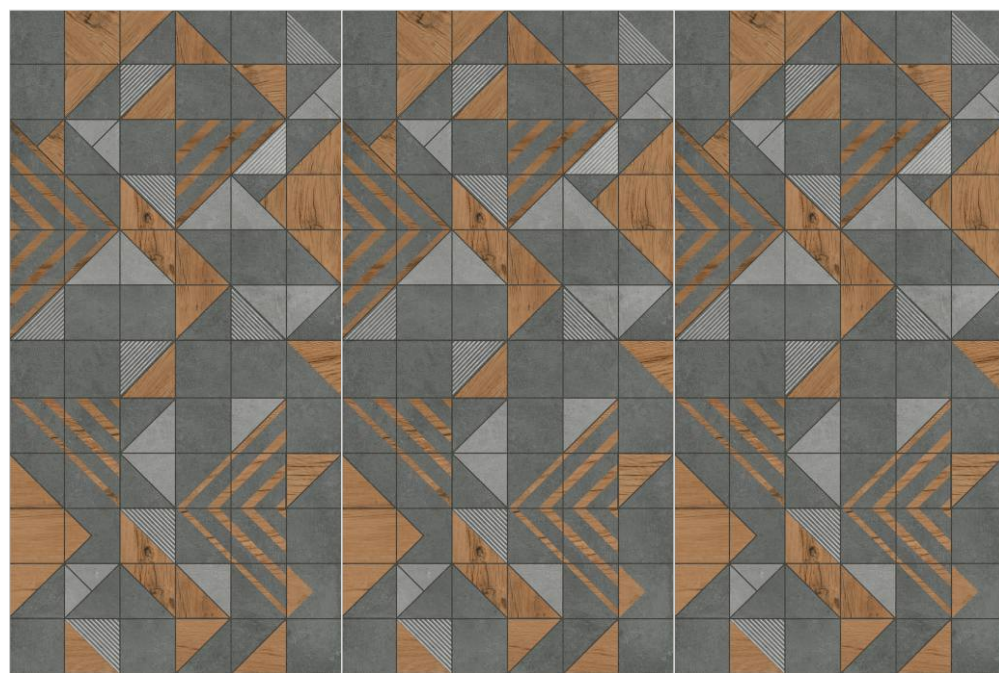

WALL
MULBERRY WOOD DECOR