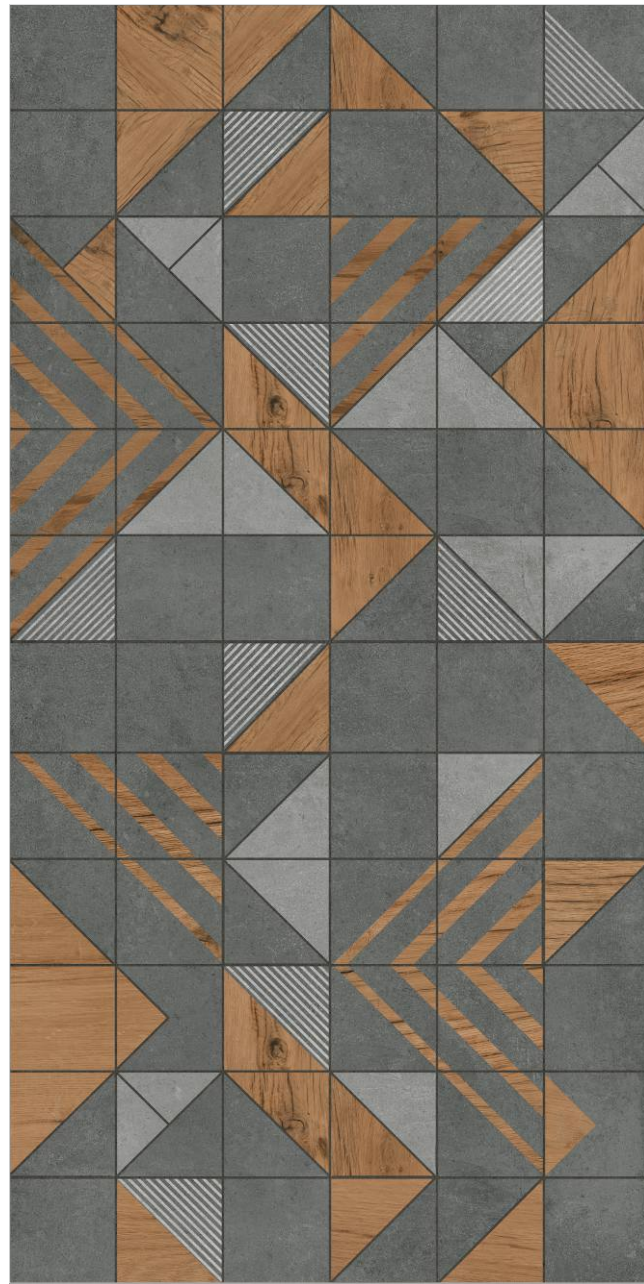

1200x2400mm

MEPAL WOOD

SURFACE RUSTIC MATT	FACES 5 RANDOM	* DECOR SERIES
-------------------------------	--------------------------	----------------

1200x2400mm

MEPAL WOOD BROWN

SURFACE RUSTIC MATT	FACES 5 RANDOM	* DECOR SERIES
-------------------------------	--------------------------	----------------