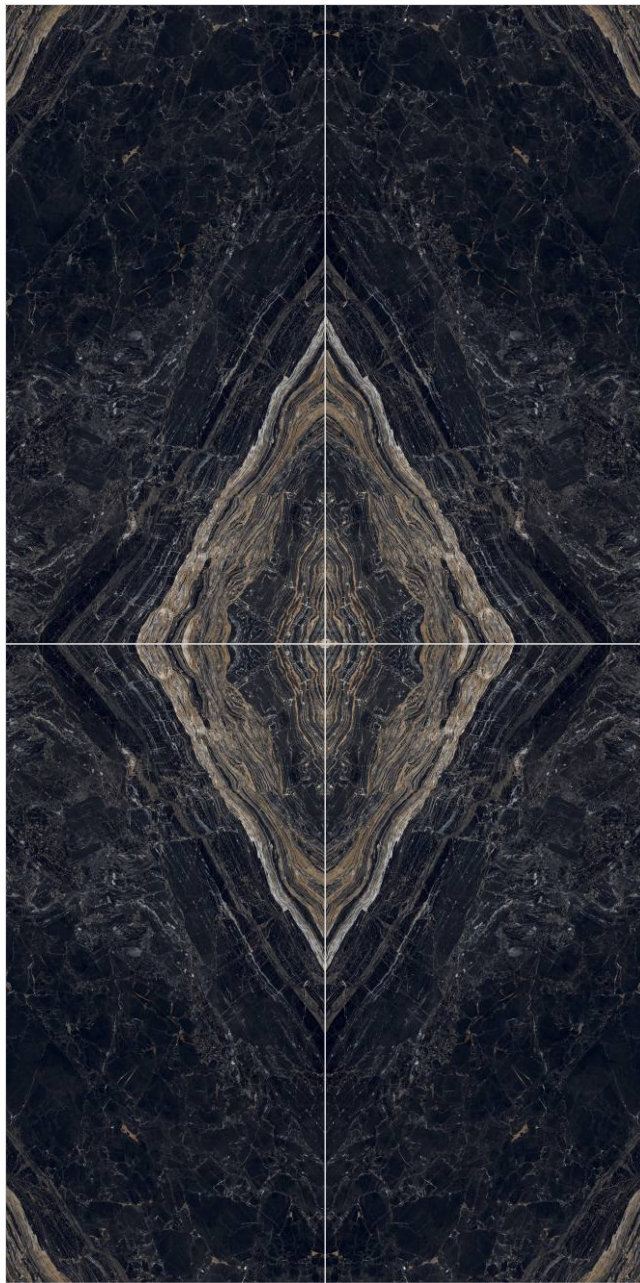

1200x2400mm

ELITE BLACK

SURFACE
HIGH GLOSSY

FACES
A+B BOOK MATCH

- BOOK MATCH SERIES
- DARK HIGH GLOSSY SERIES