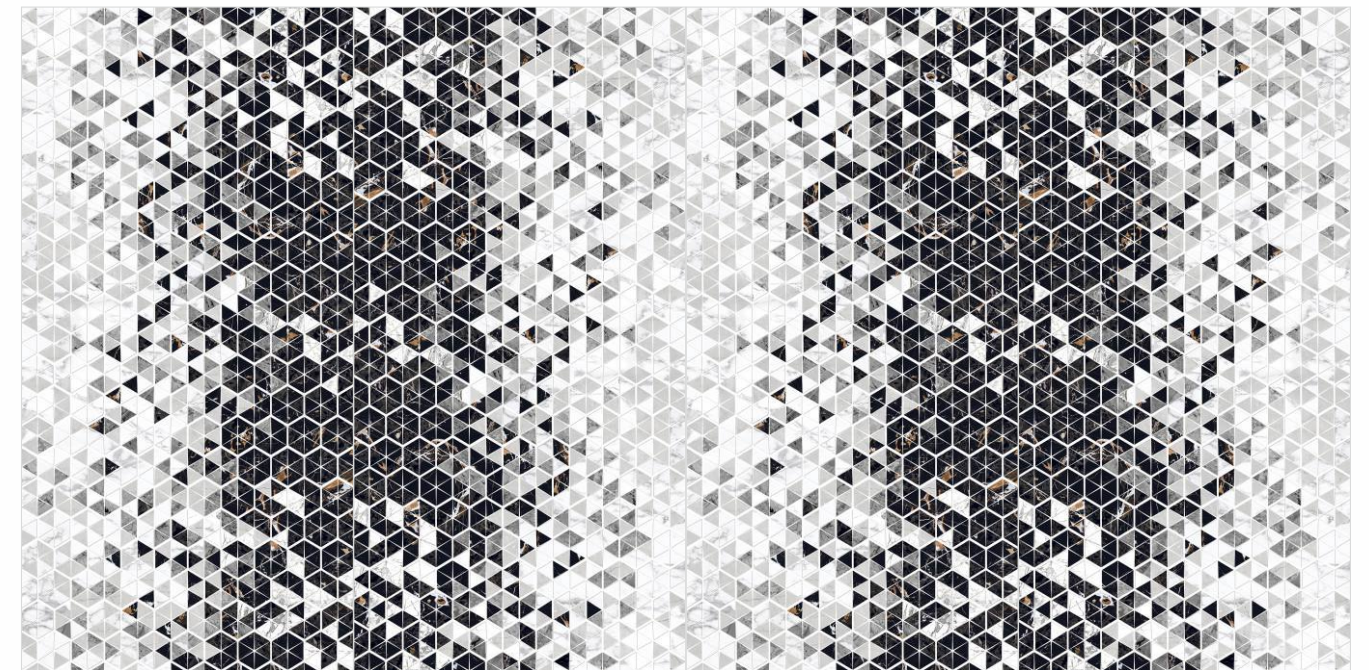

- * BOOK MATCH SERIES
- * DARK HIGH GLOSSY SERIES

1200x2400mm

M - 1001

SURFACE
HIGH GLOSSY

FACES
1 RANDOM

- * DECORE SERIES
- * DARK HIGH GLOSSY SERIES

1200x2400mm

STATUARIO BELGIA