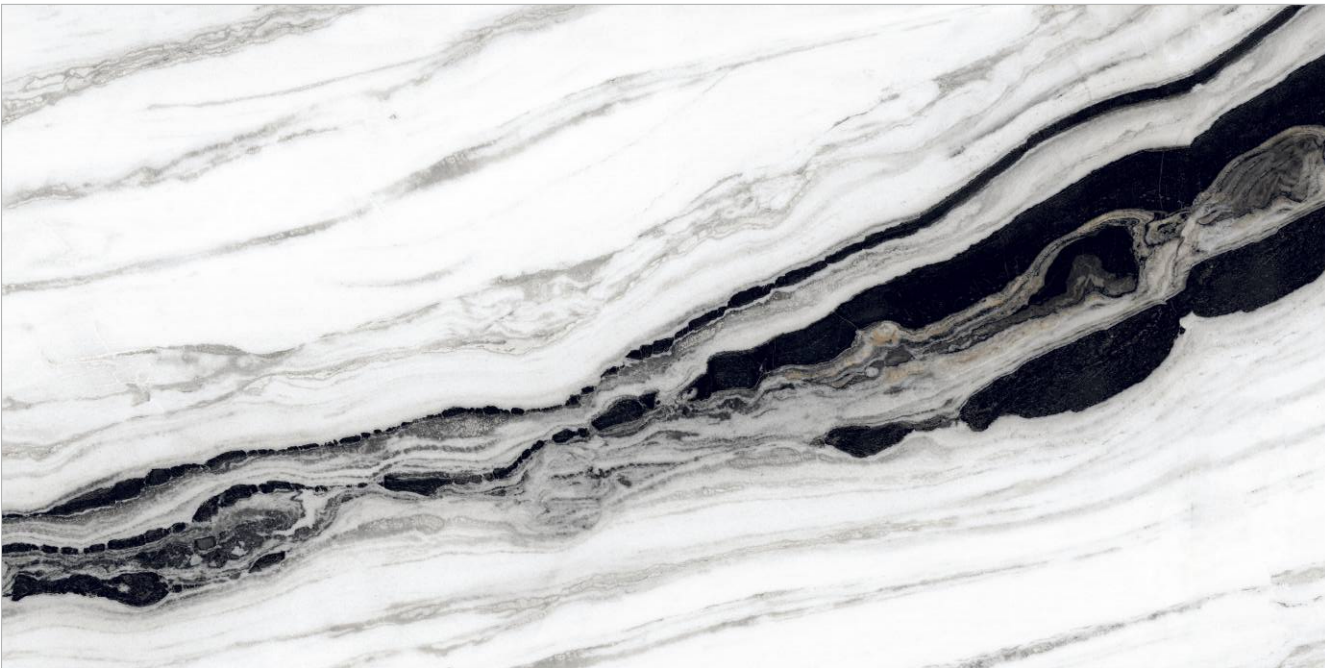

1200x2400mm

COVELANO LASA

SURFACE
HIGH GLOSSY

FACES
A+B BOOK MATCH

- * BOOK MATCH DESIGN
- * DARK HIGH GLOSSY SERIES

1200x2400mm

VIBRANIUM

SURFACE
HIGH GLOSSY