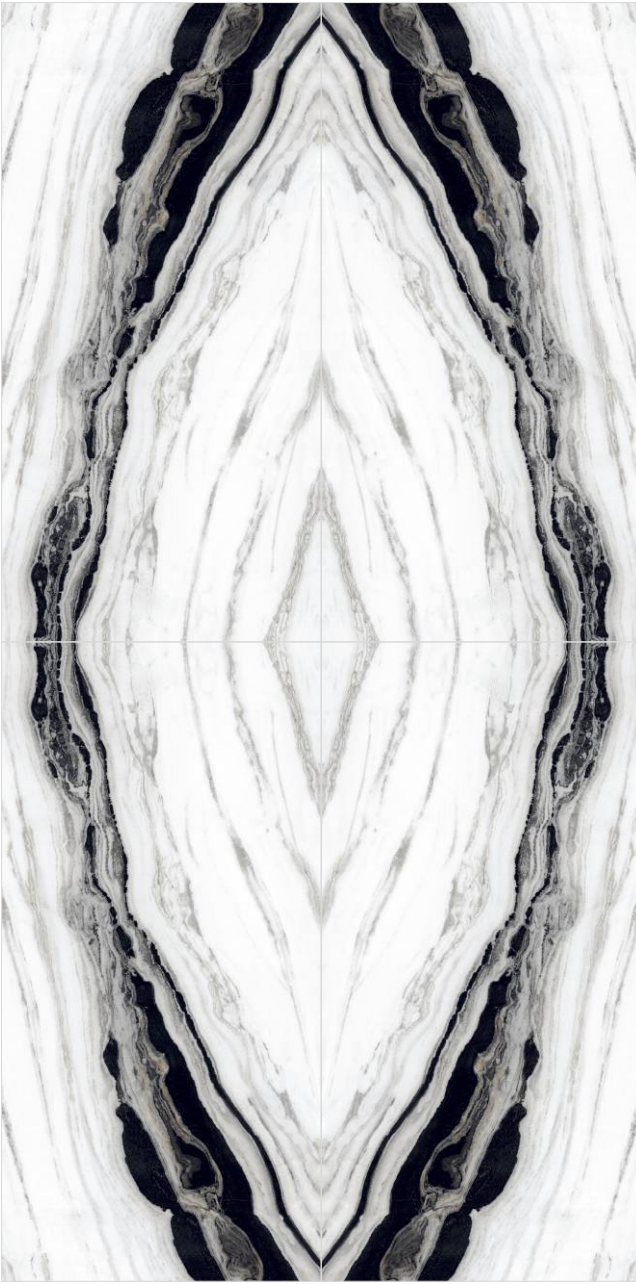

1200x2400mm

COVELANO LASA

SURFACE
HIGH GLOSSY

FACES
A+B BOOK MATCH

- BOOK MATCH DESIGN
- DARK HIGH GLOSSY SERIES