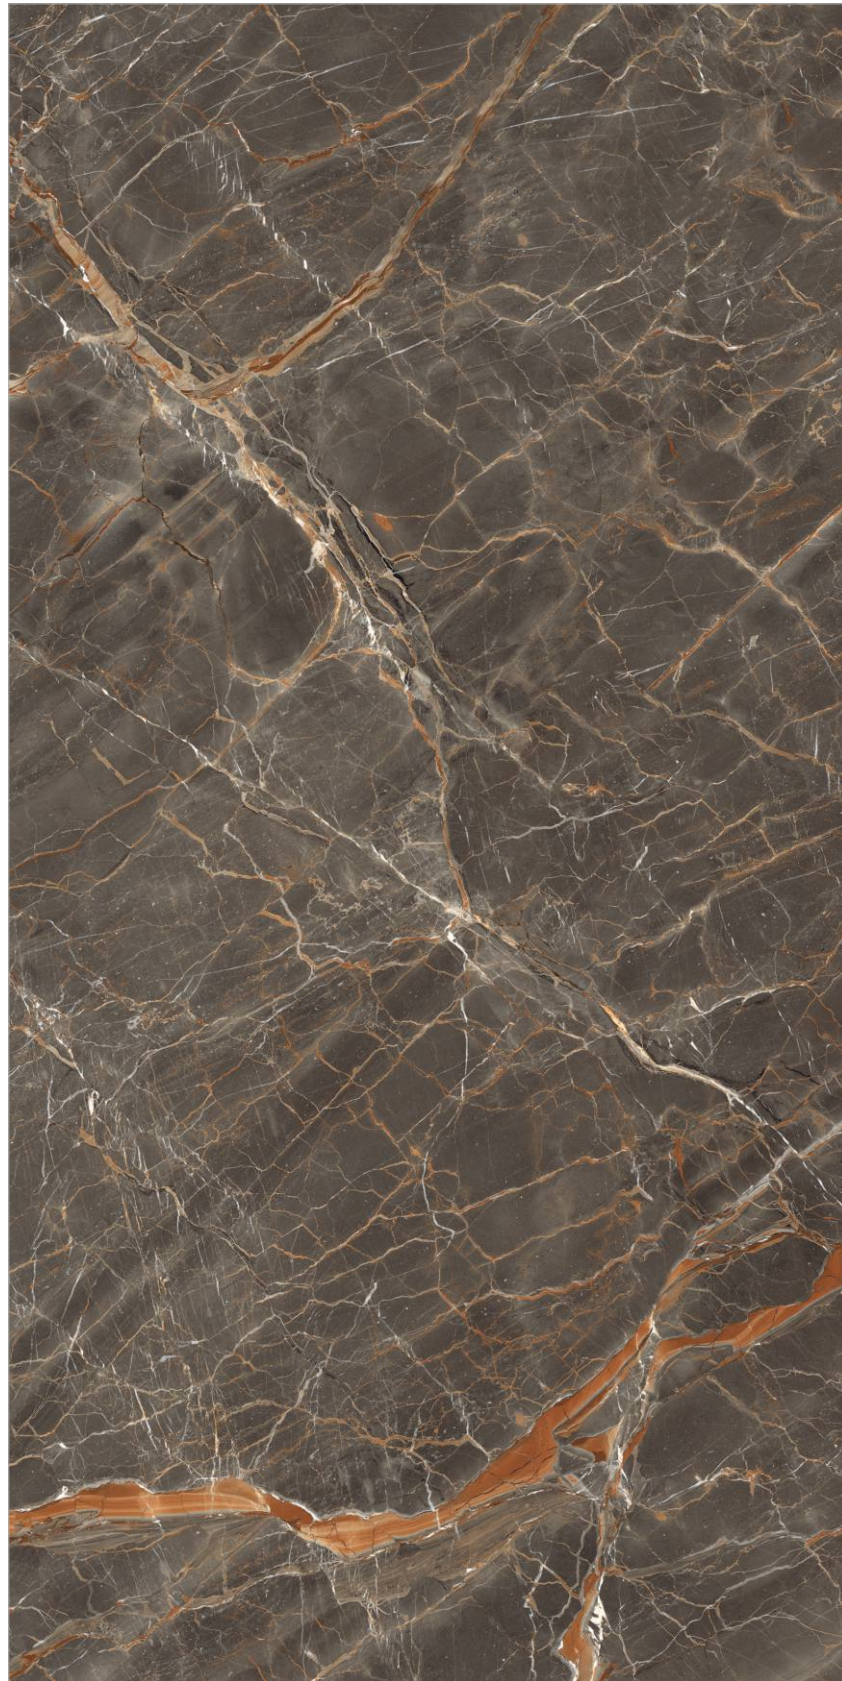

1200x2400mm

FOREST BROWN

SURFACE
HIGH GLOSSY

FACES
2 RANDOM

* DARK HIGH GLOSSY SERIES

1200x2400mm