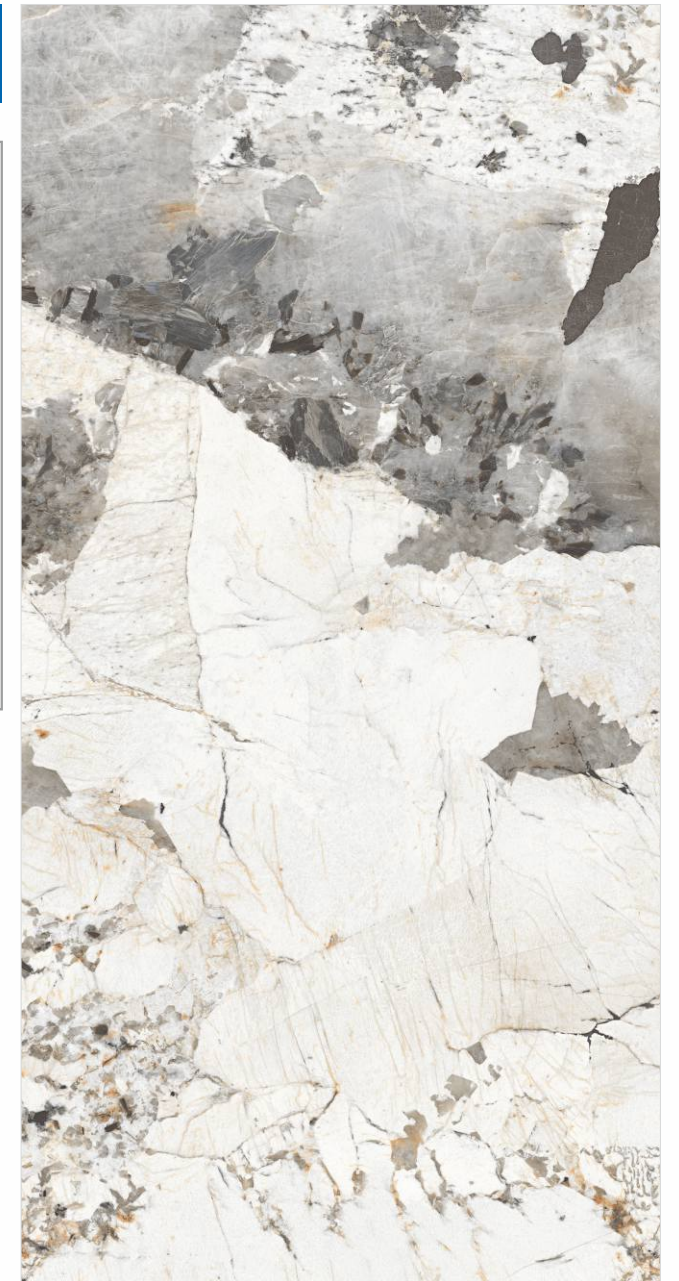

PATAGONIA

SURFACE
HIGH GLOSSY

FACES
3 RANDOM

- DARK HIGH GLOSSY SERIES