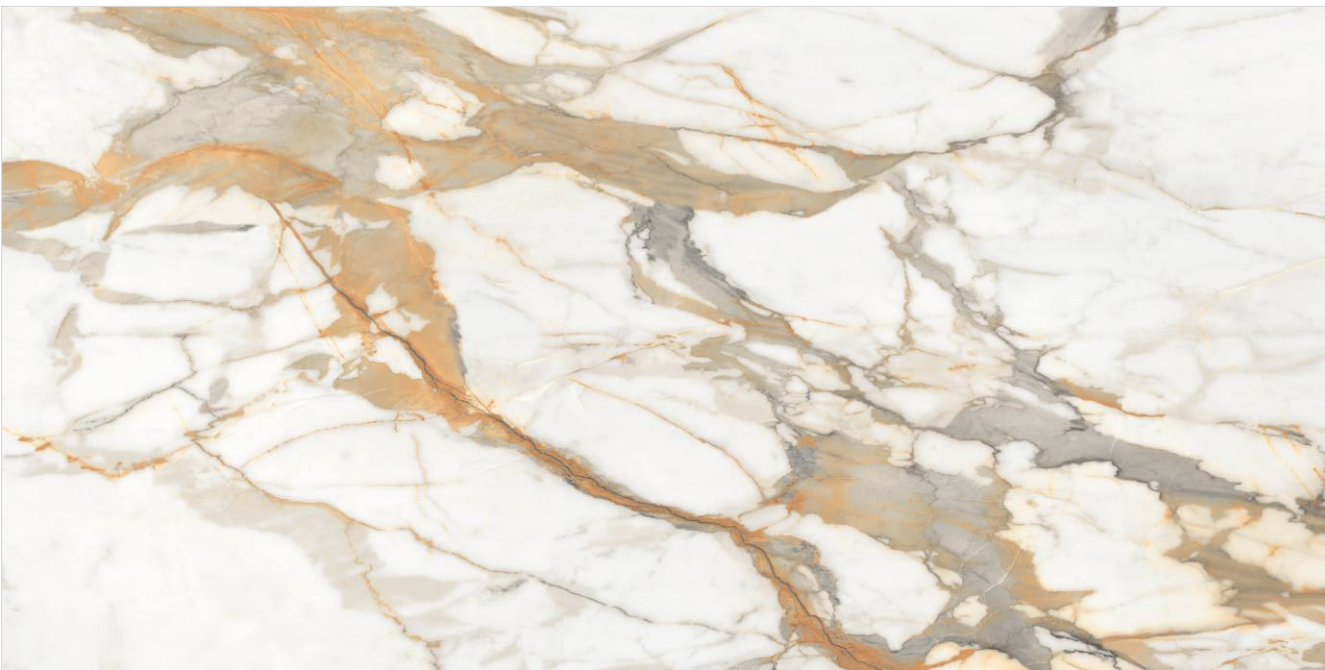

1200x2400mm

SUMMER WHITE
BOOK MATCH

SURFACE
HIGH GLOSSY

FACES
A+B BOOK MATCH

* BOOK MATCH DESIGN

1200x2400mm

SUMMER WHITE

SURFACE
HIGH GLOSSY

FACES
4 RANDOM