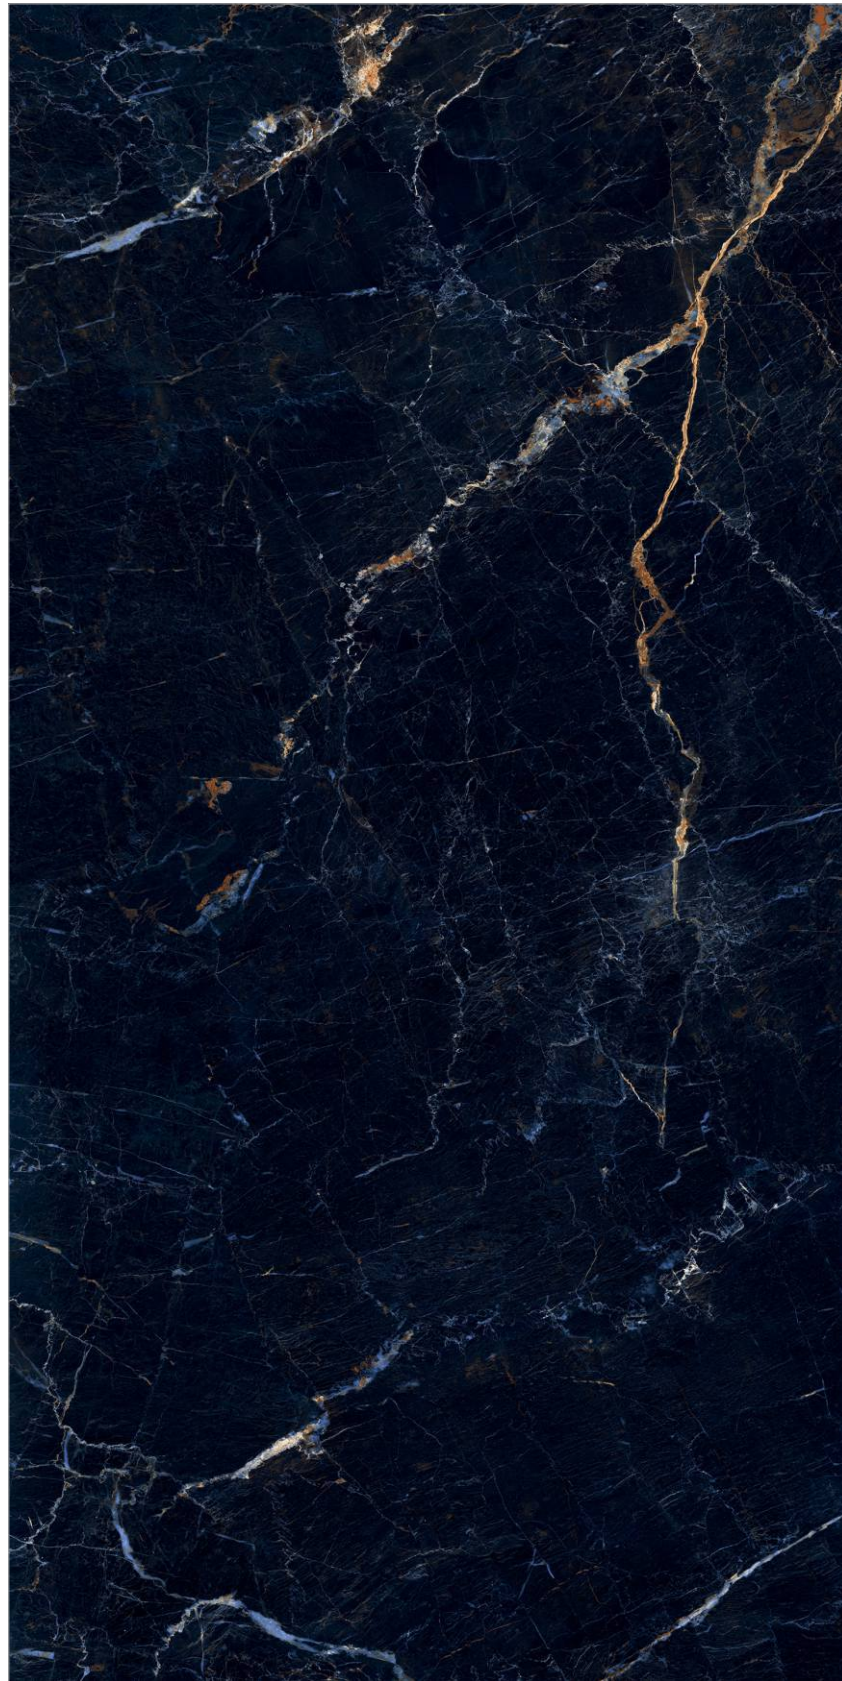

SURFACE
HIGH GLOSSY

FACES
1 RANDOM

* DARK HIGH GLOSSY SERIES

FLOOR AND WALL
ICE BERG BLUE

1200x2400mm

1200x2400mm

AZUL CIELO

ICE BERG BLUE