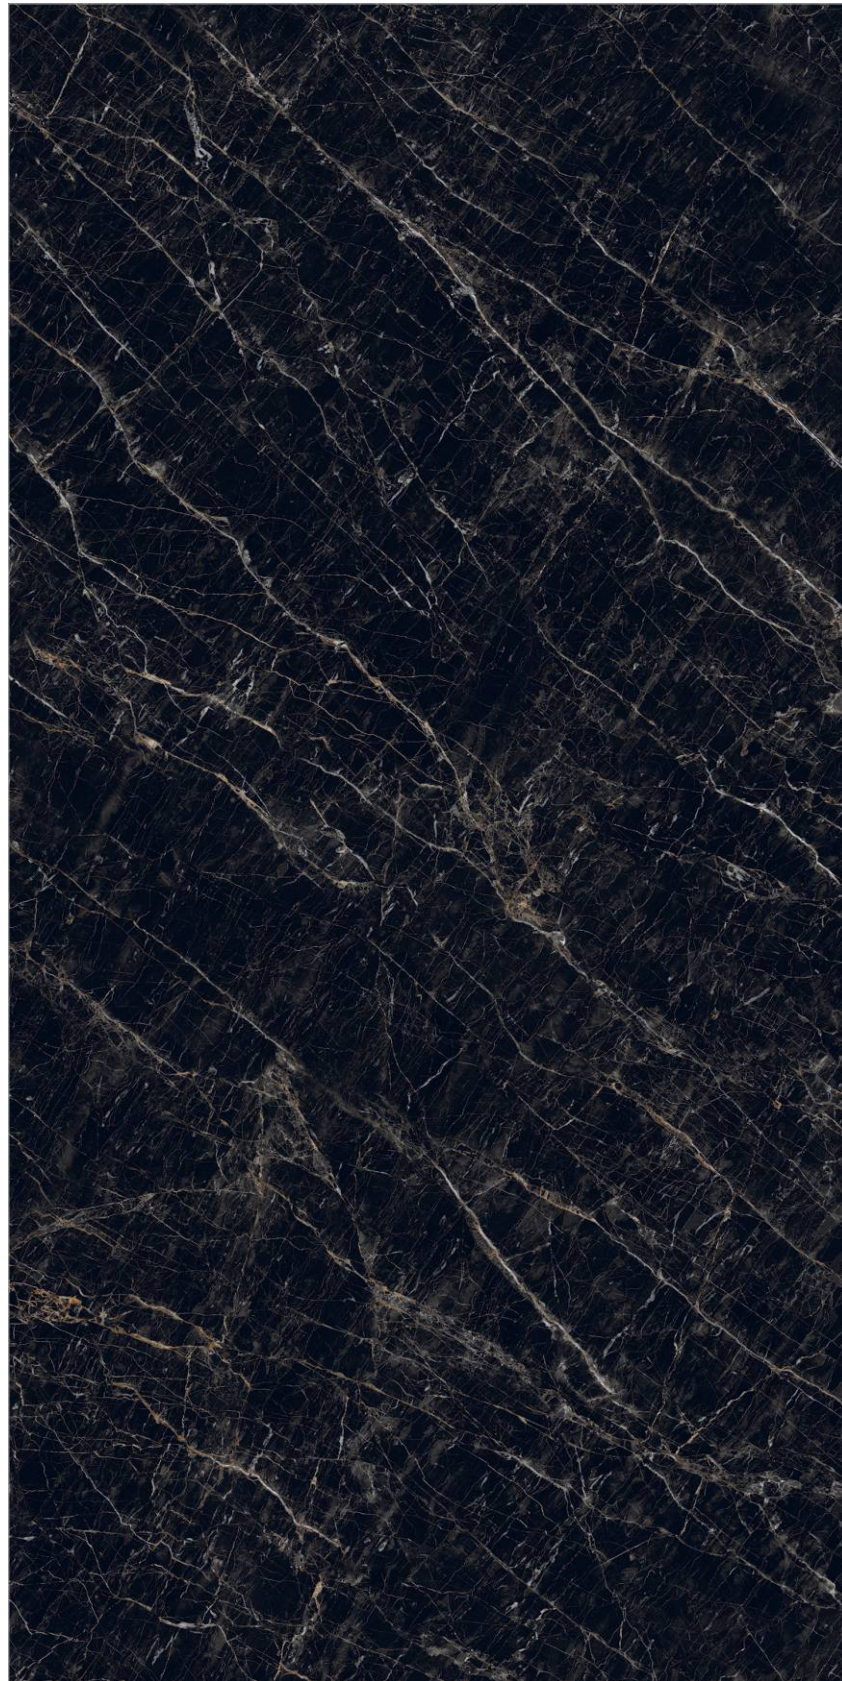

1200x2400mm

BLACK RIVER

SURFACE
HIGH GLOSSY

FACES
4 RANDOM

* DARK HIGH GLOSSY SERIES

1200x2400mm