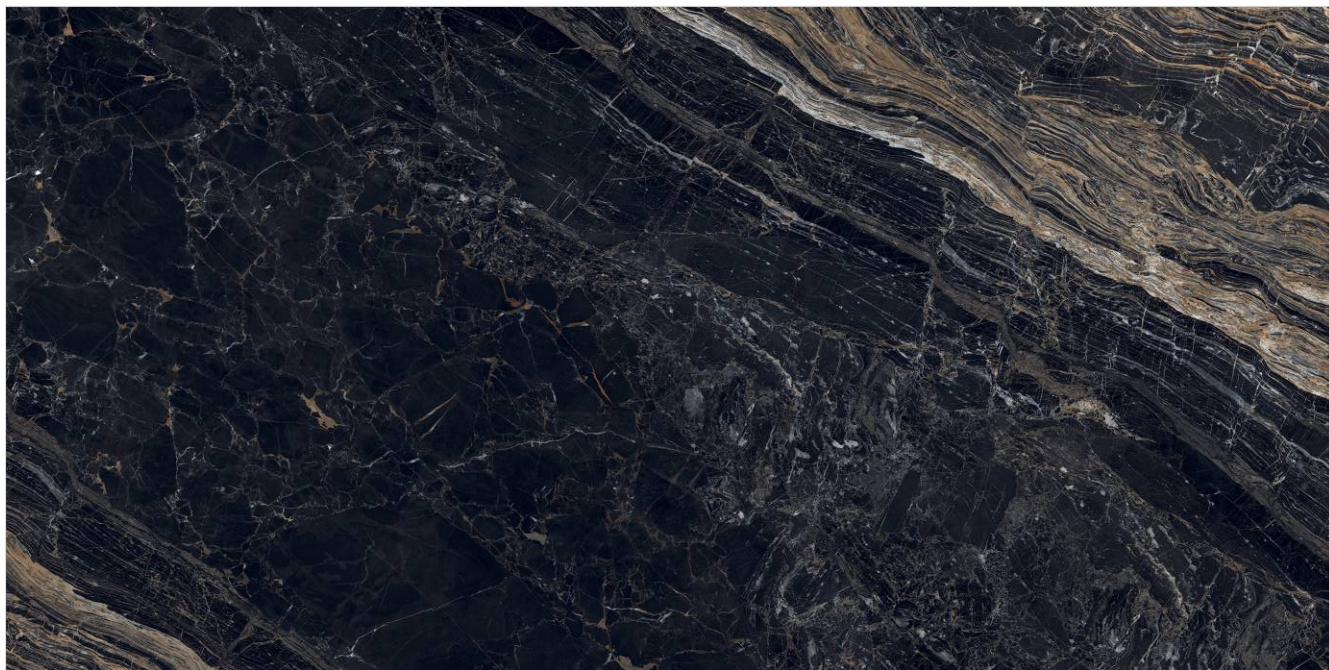

1200x2400mm

ELITE BLACK

SURFACE
HIGH GLOSSY

FACES
A+B BOOK MATCH

- BOOK MATCH SERIES
- DARK HIGH GLOSSY SERIES