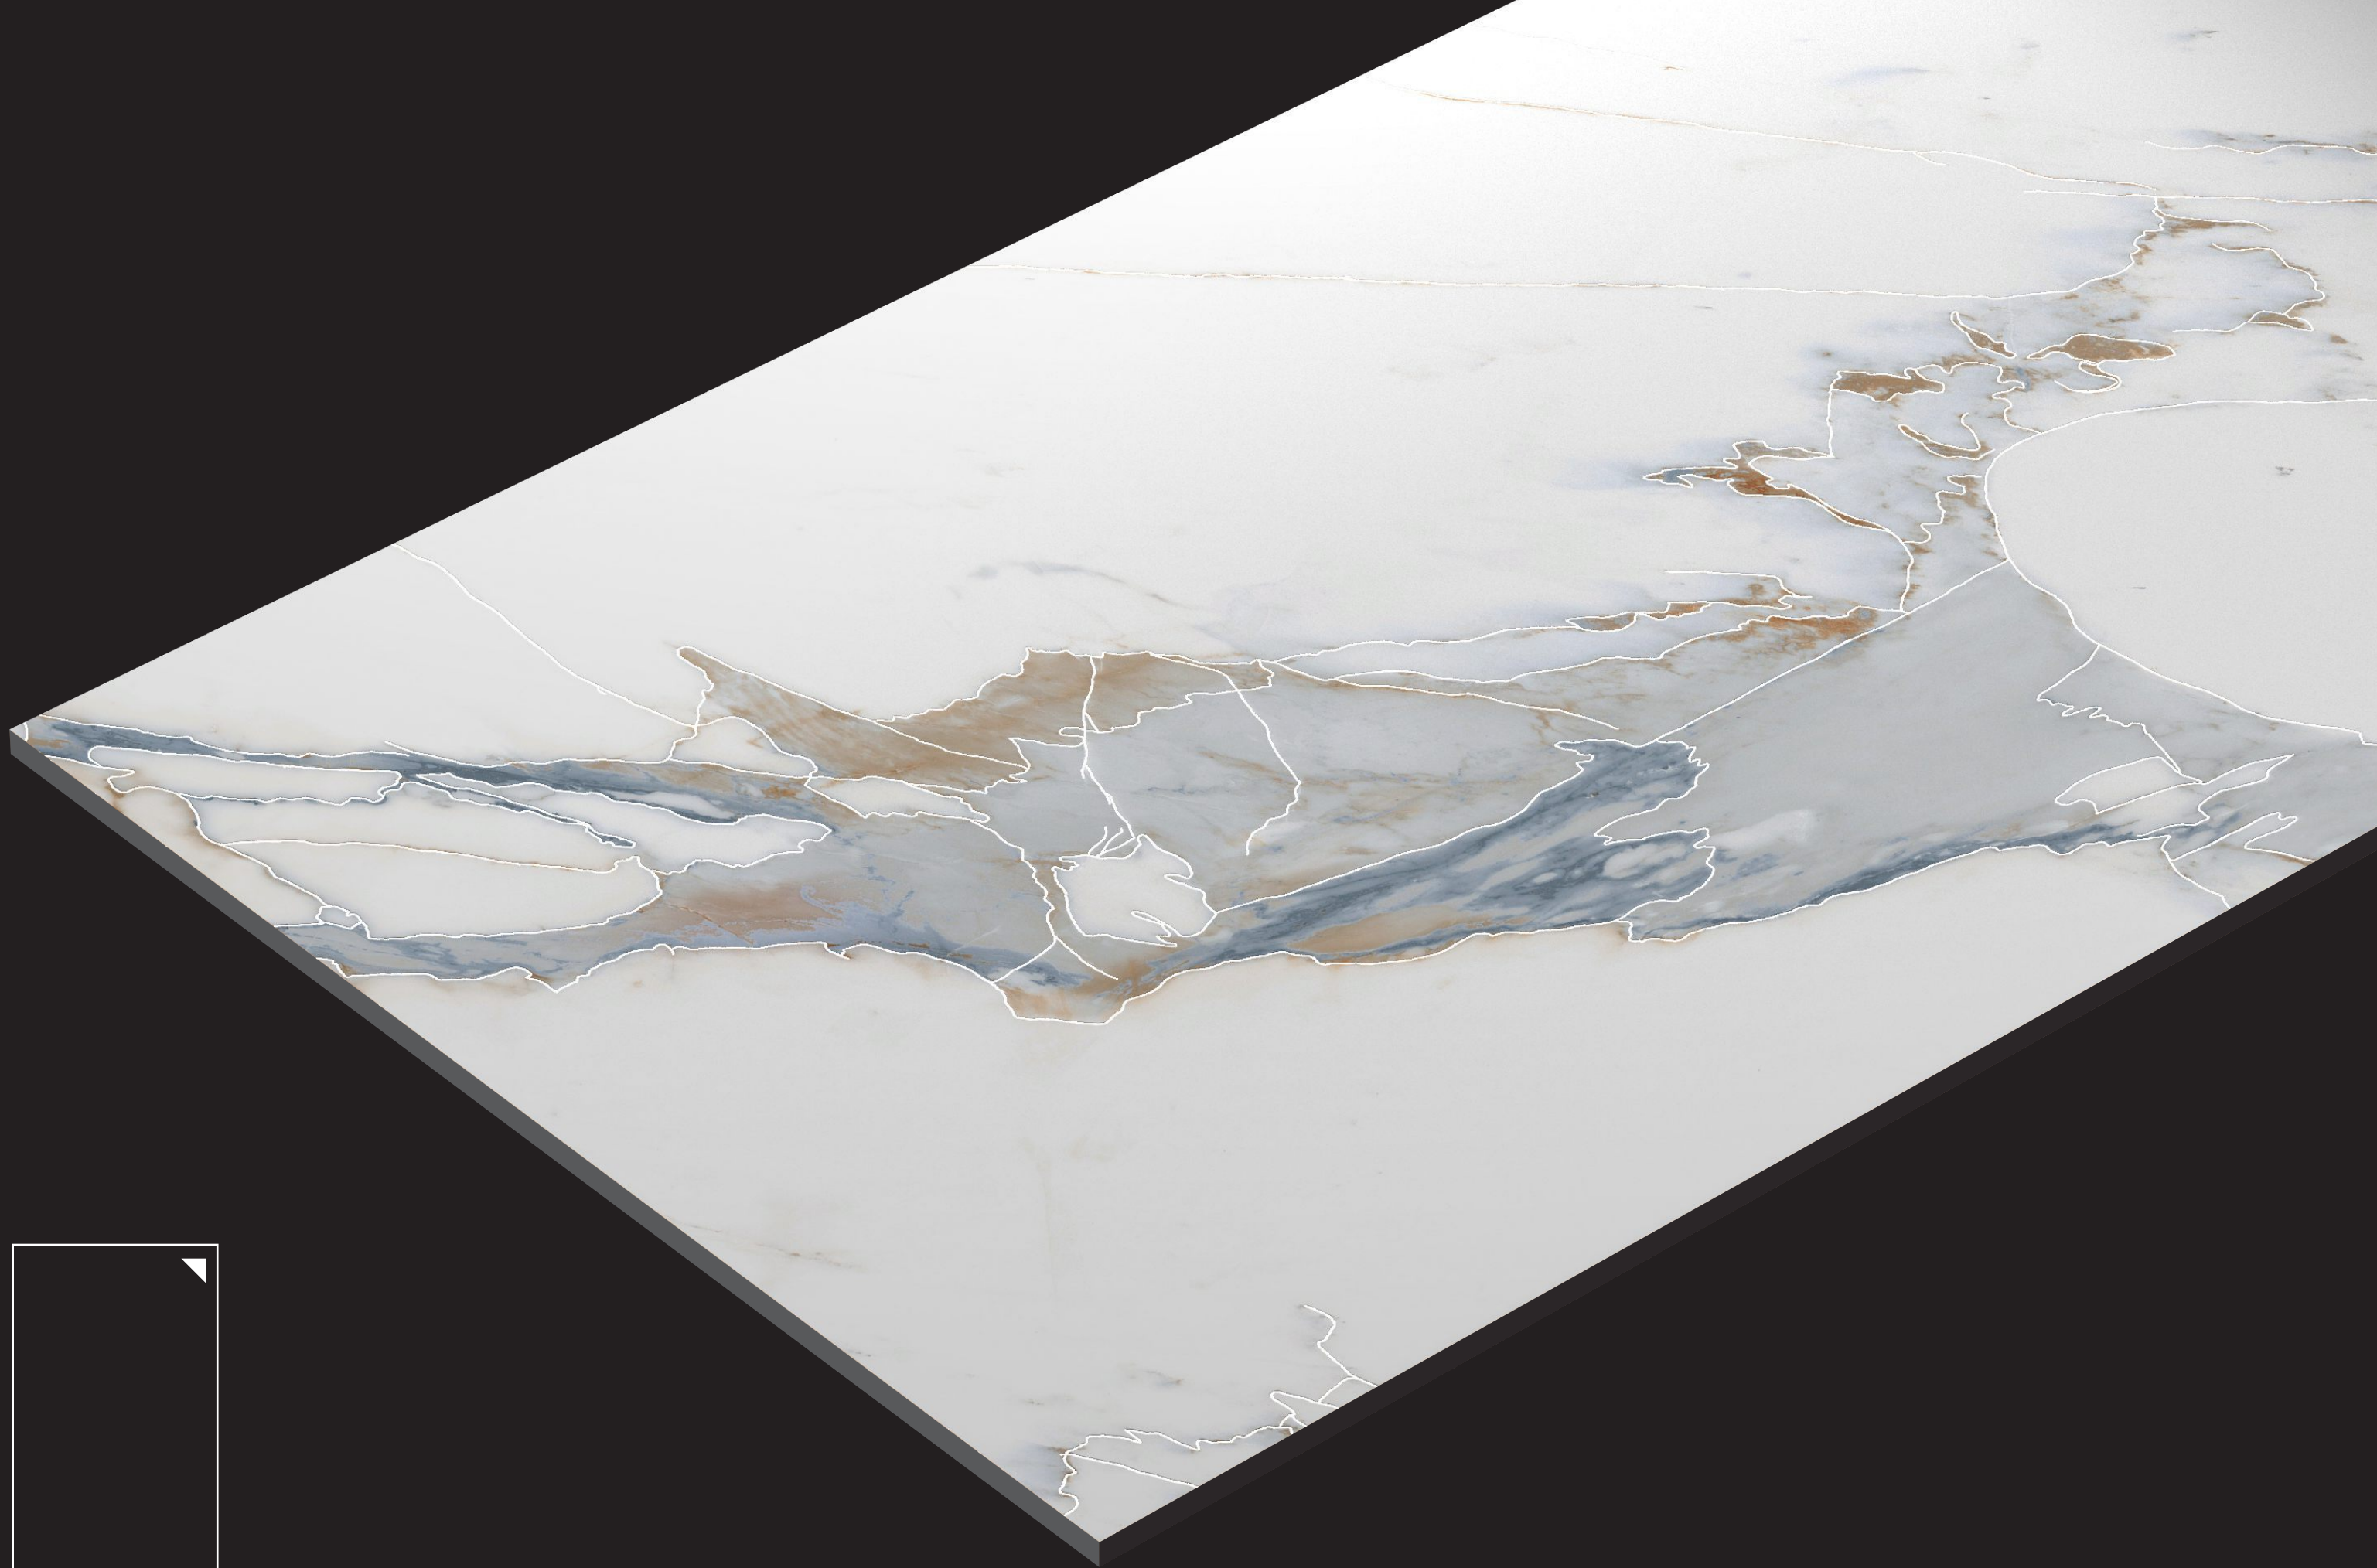

600x
1200MM

PARISIAN WHITE