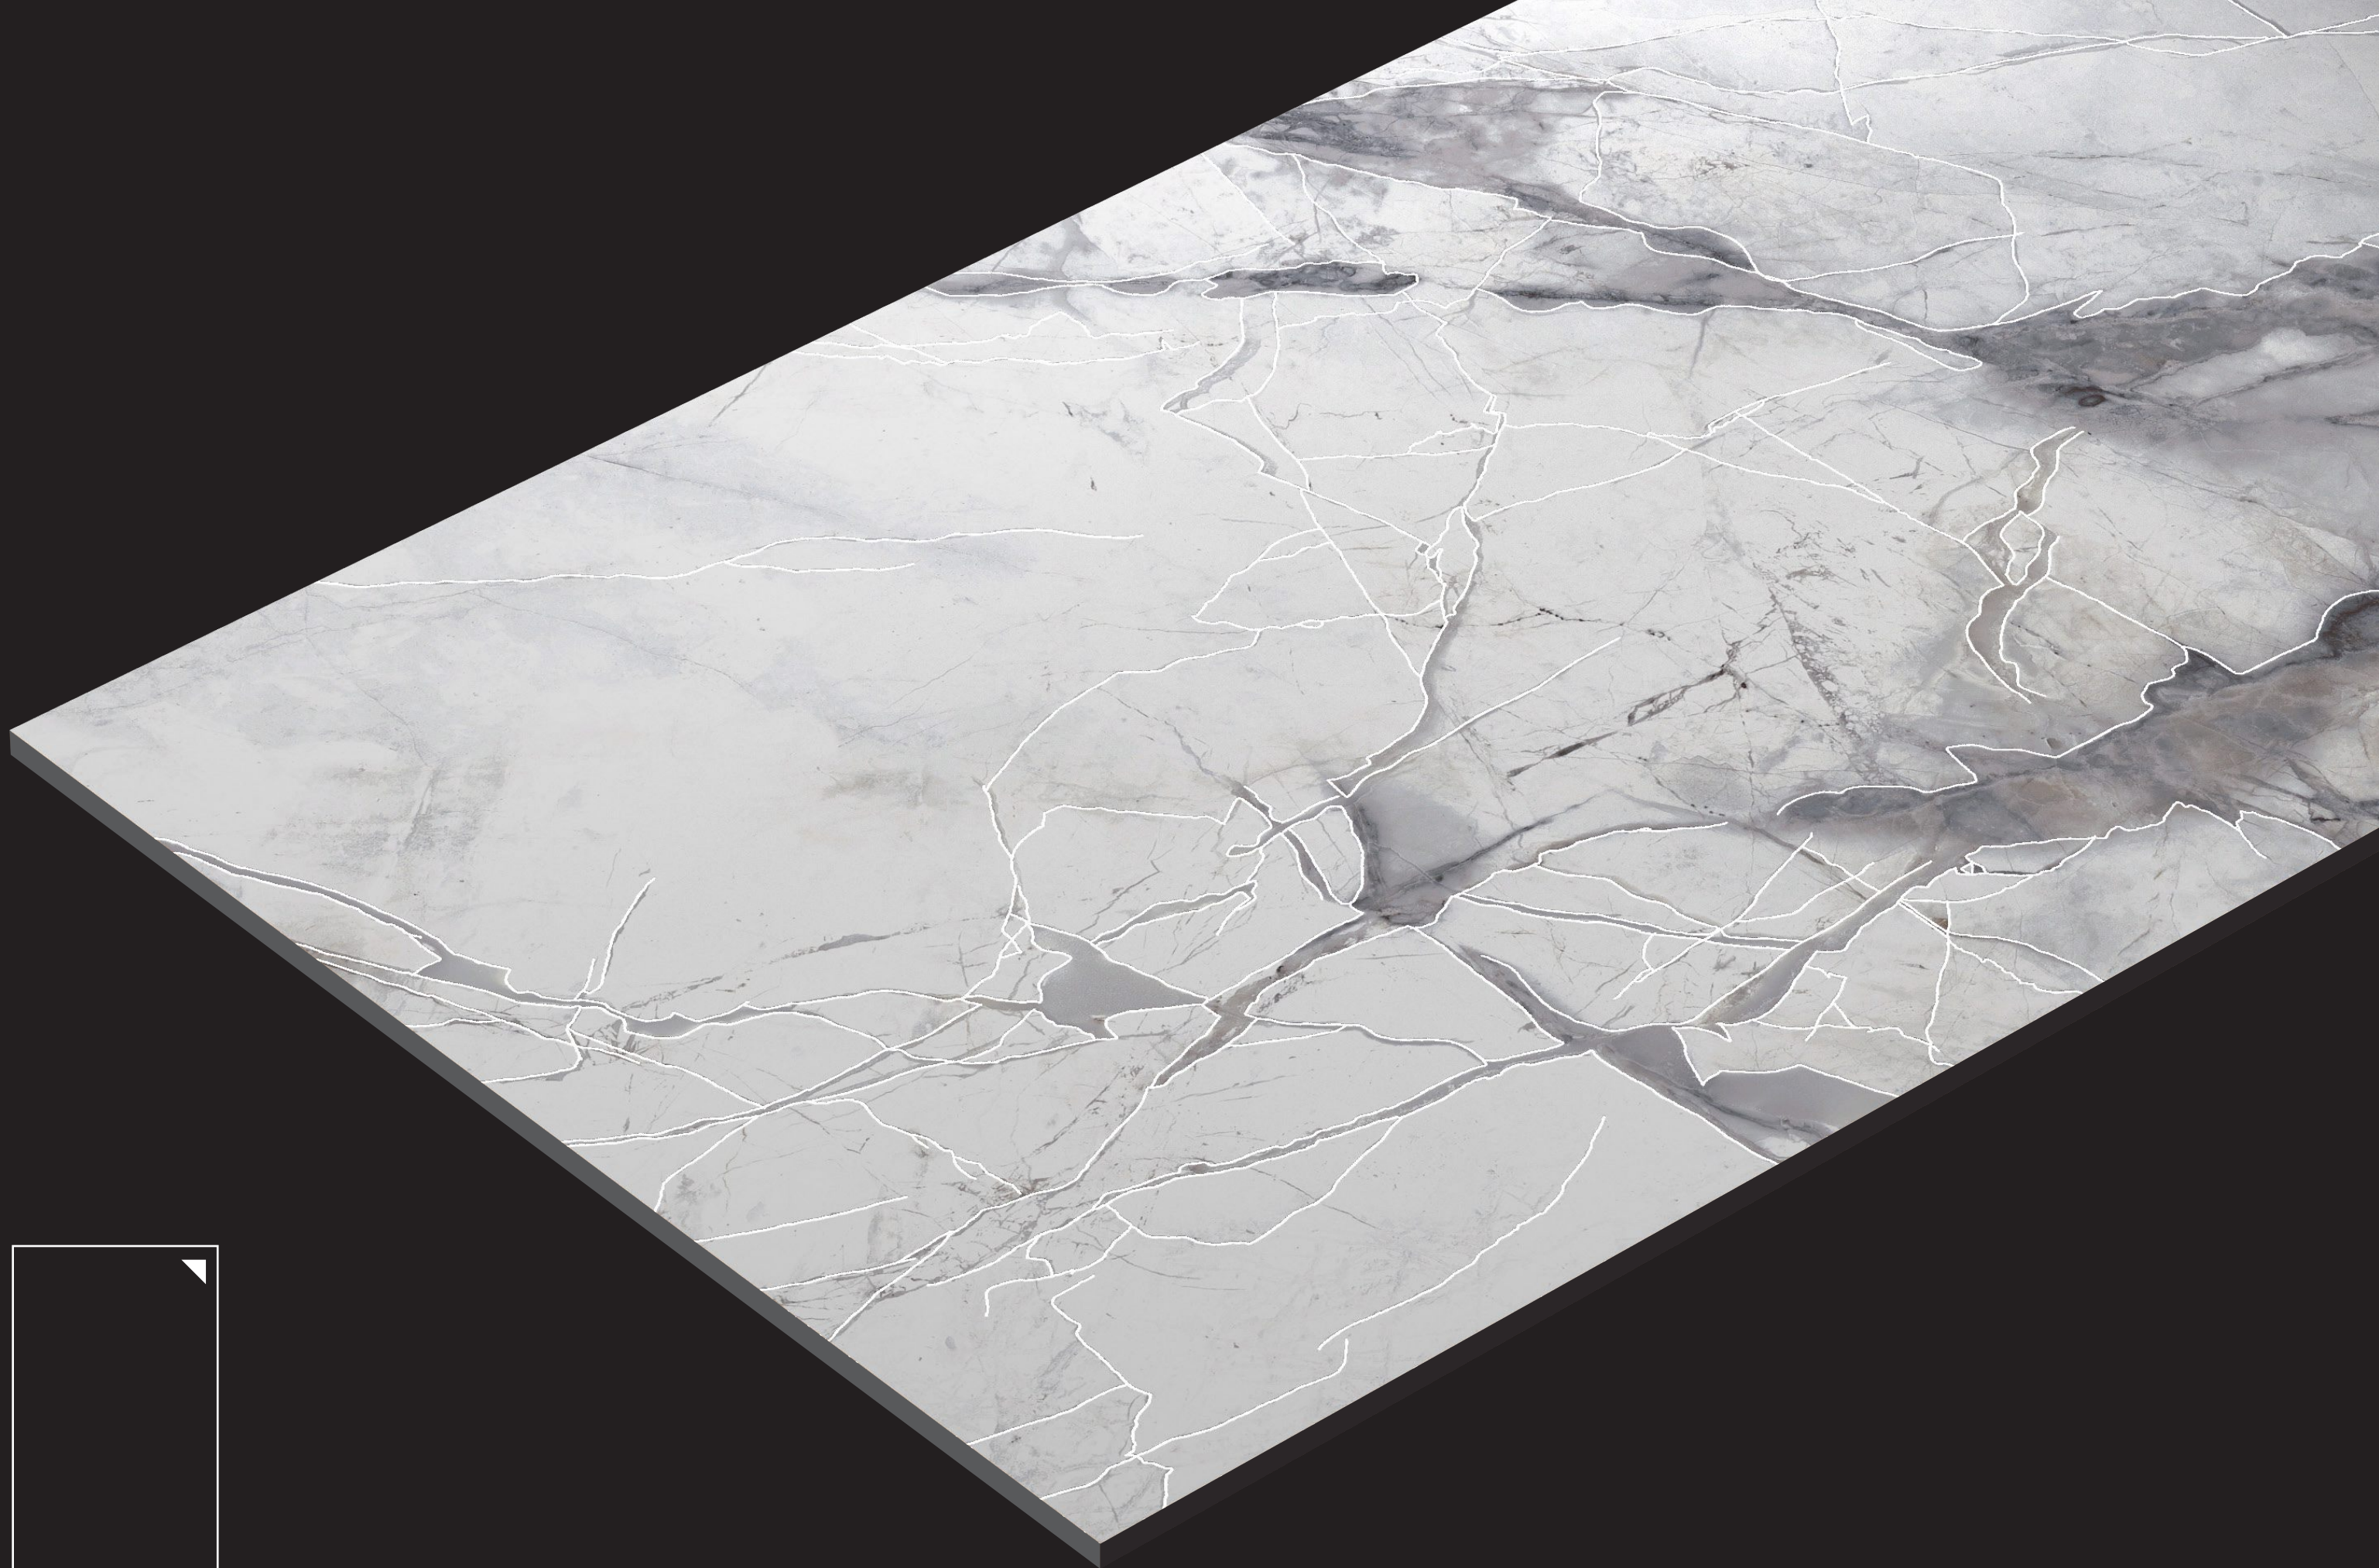

PLATINO
Series

600x
1200MM

EUROPA WHITE

RANDOM 05

DESIGN

**EUROPA
WHITE**

SIZE

**600X
1200MM**