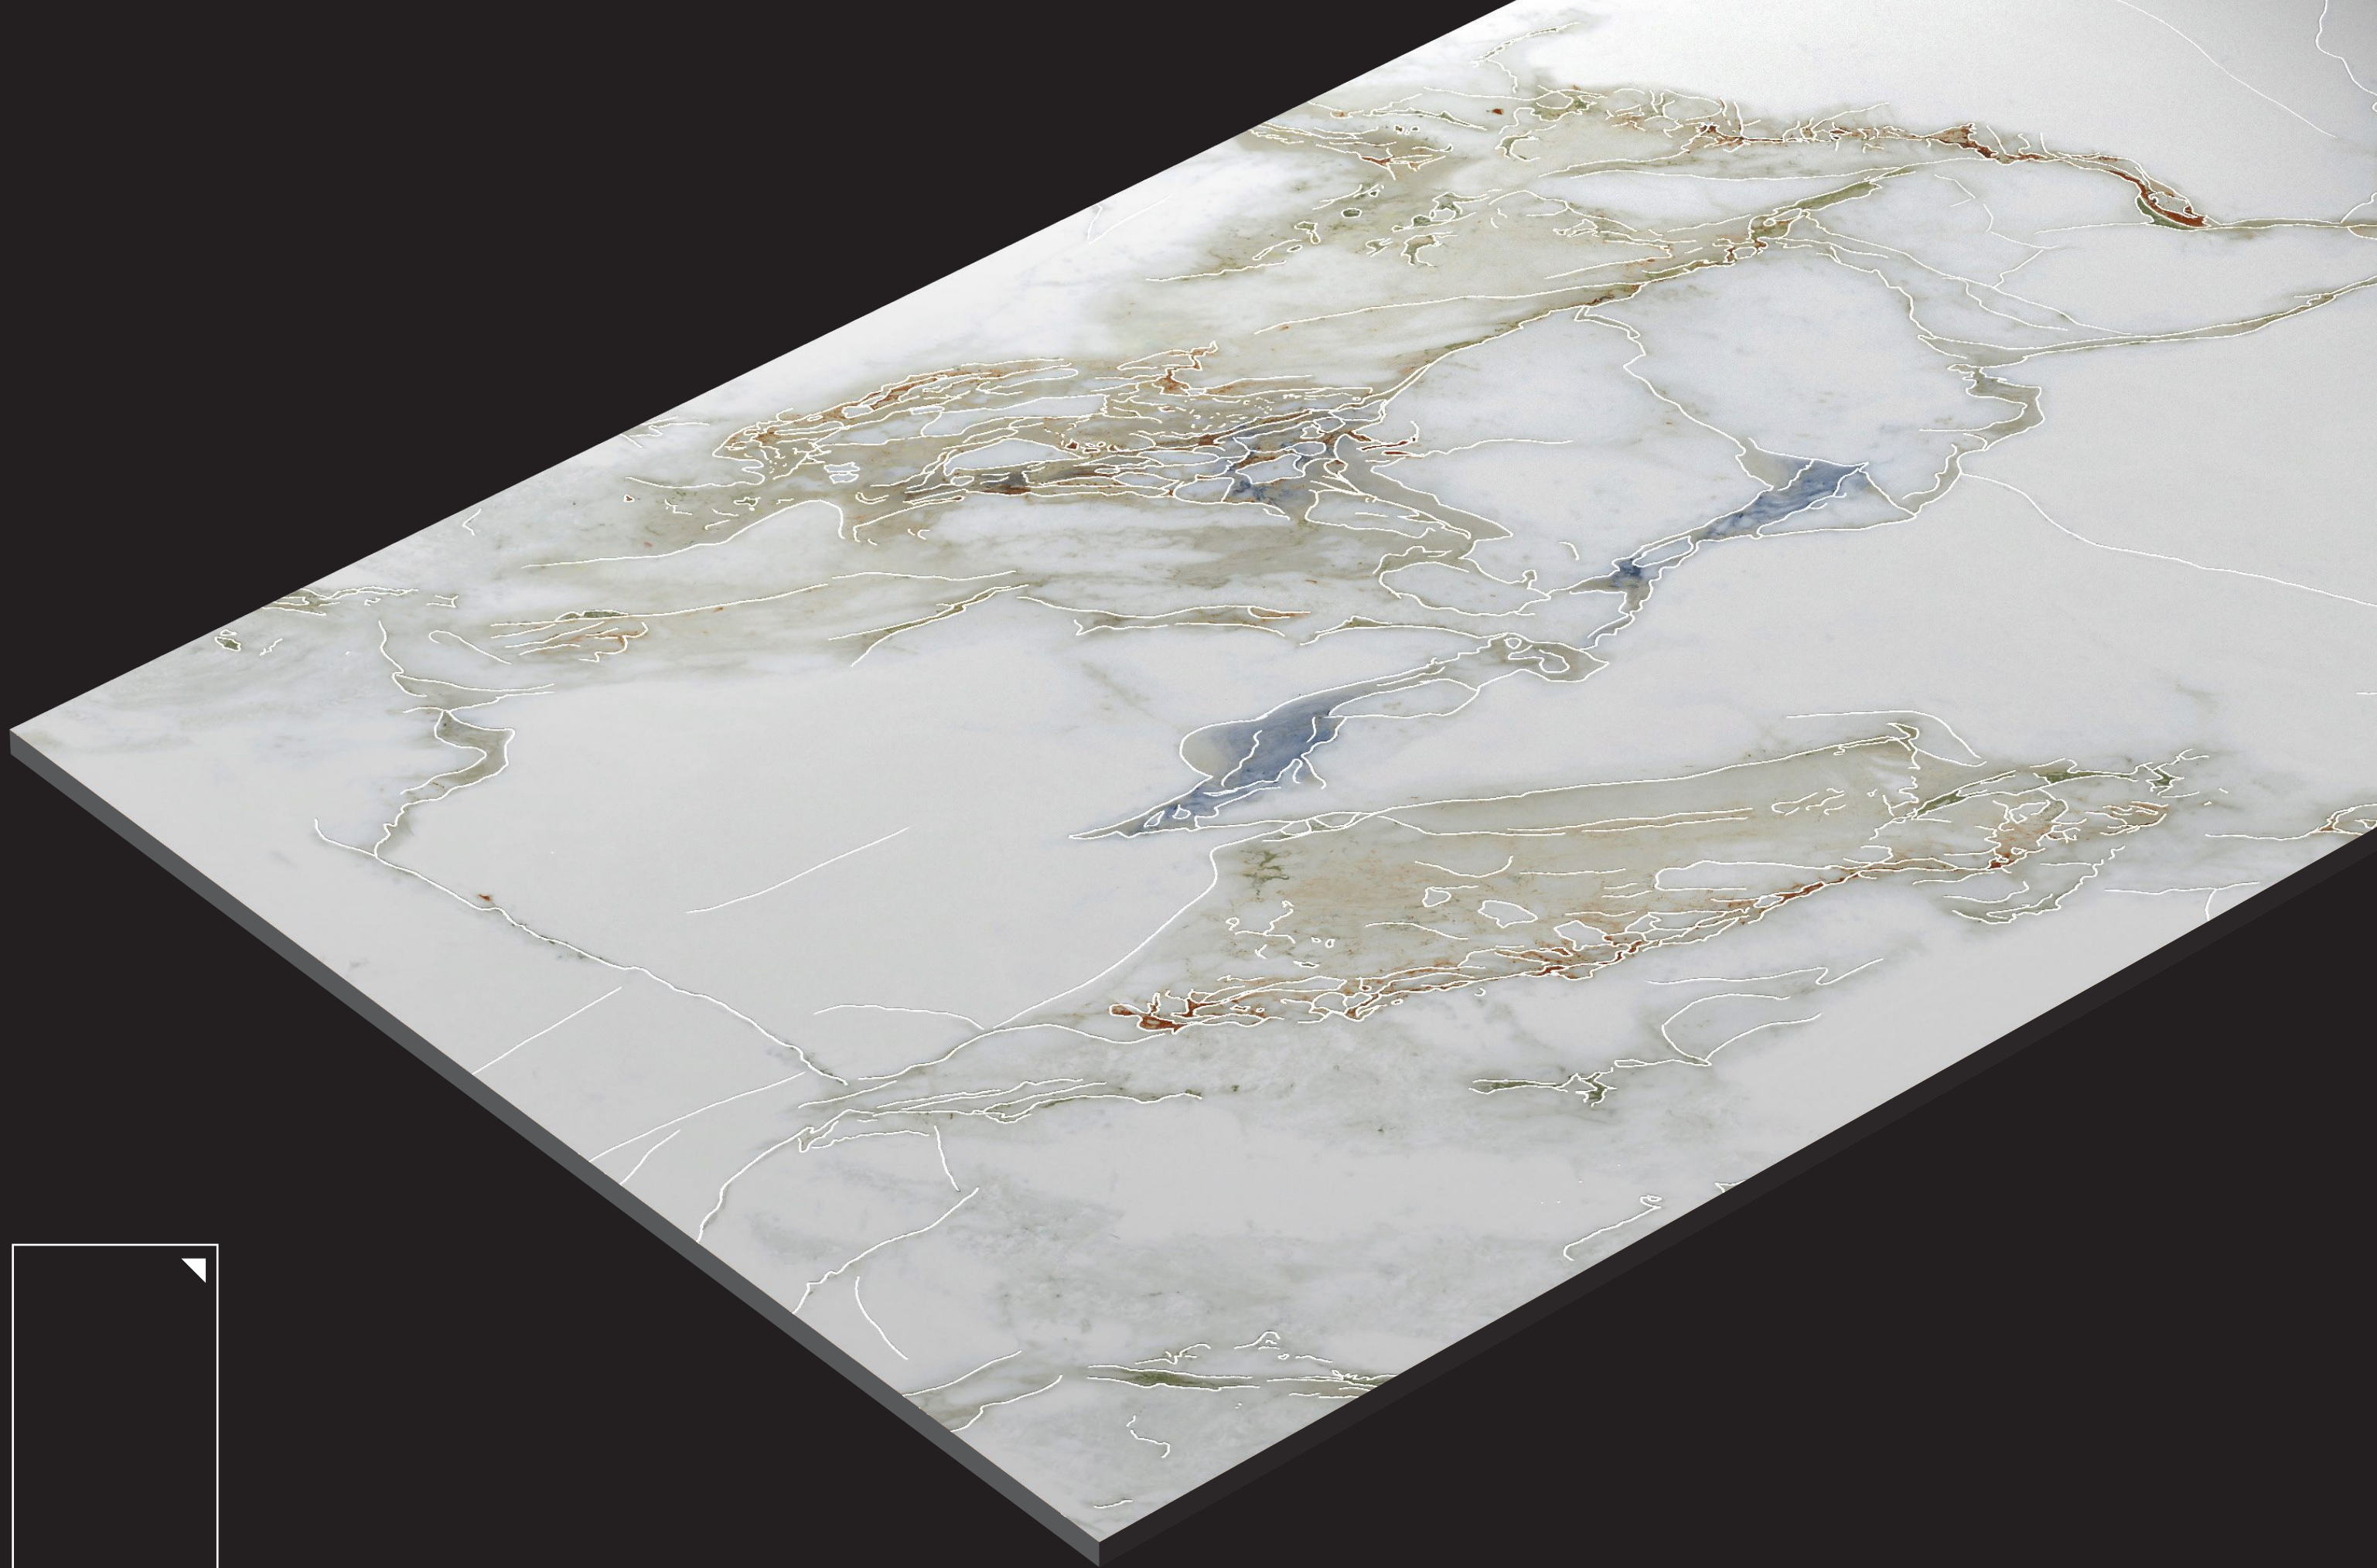

DESIGN

**CALACATTA
VENUS**

SIZE

**600X
1200MM**

FINISH

**VELVET
WITH PLATINO**

PLATINO
Series

600x
1200MM